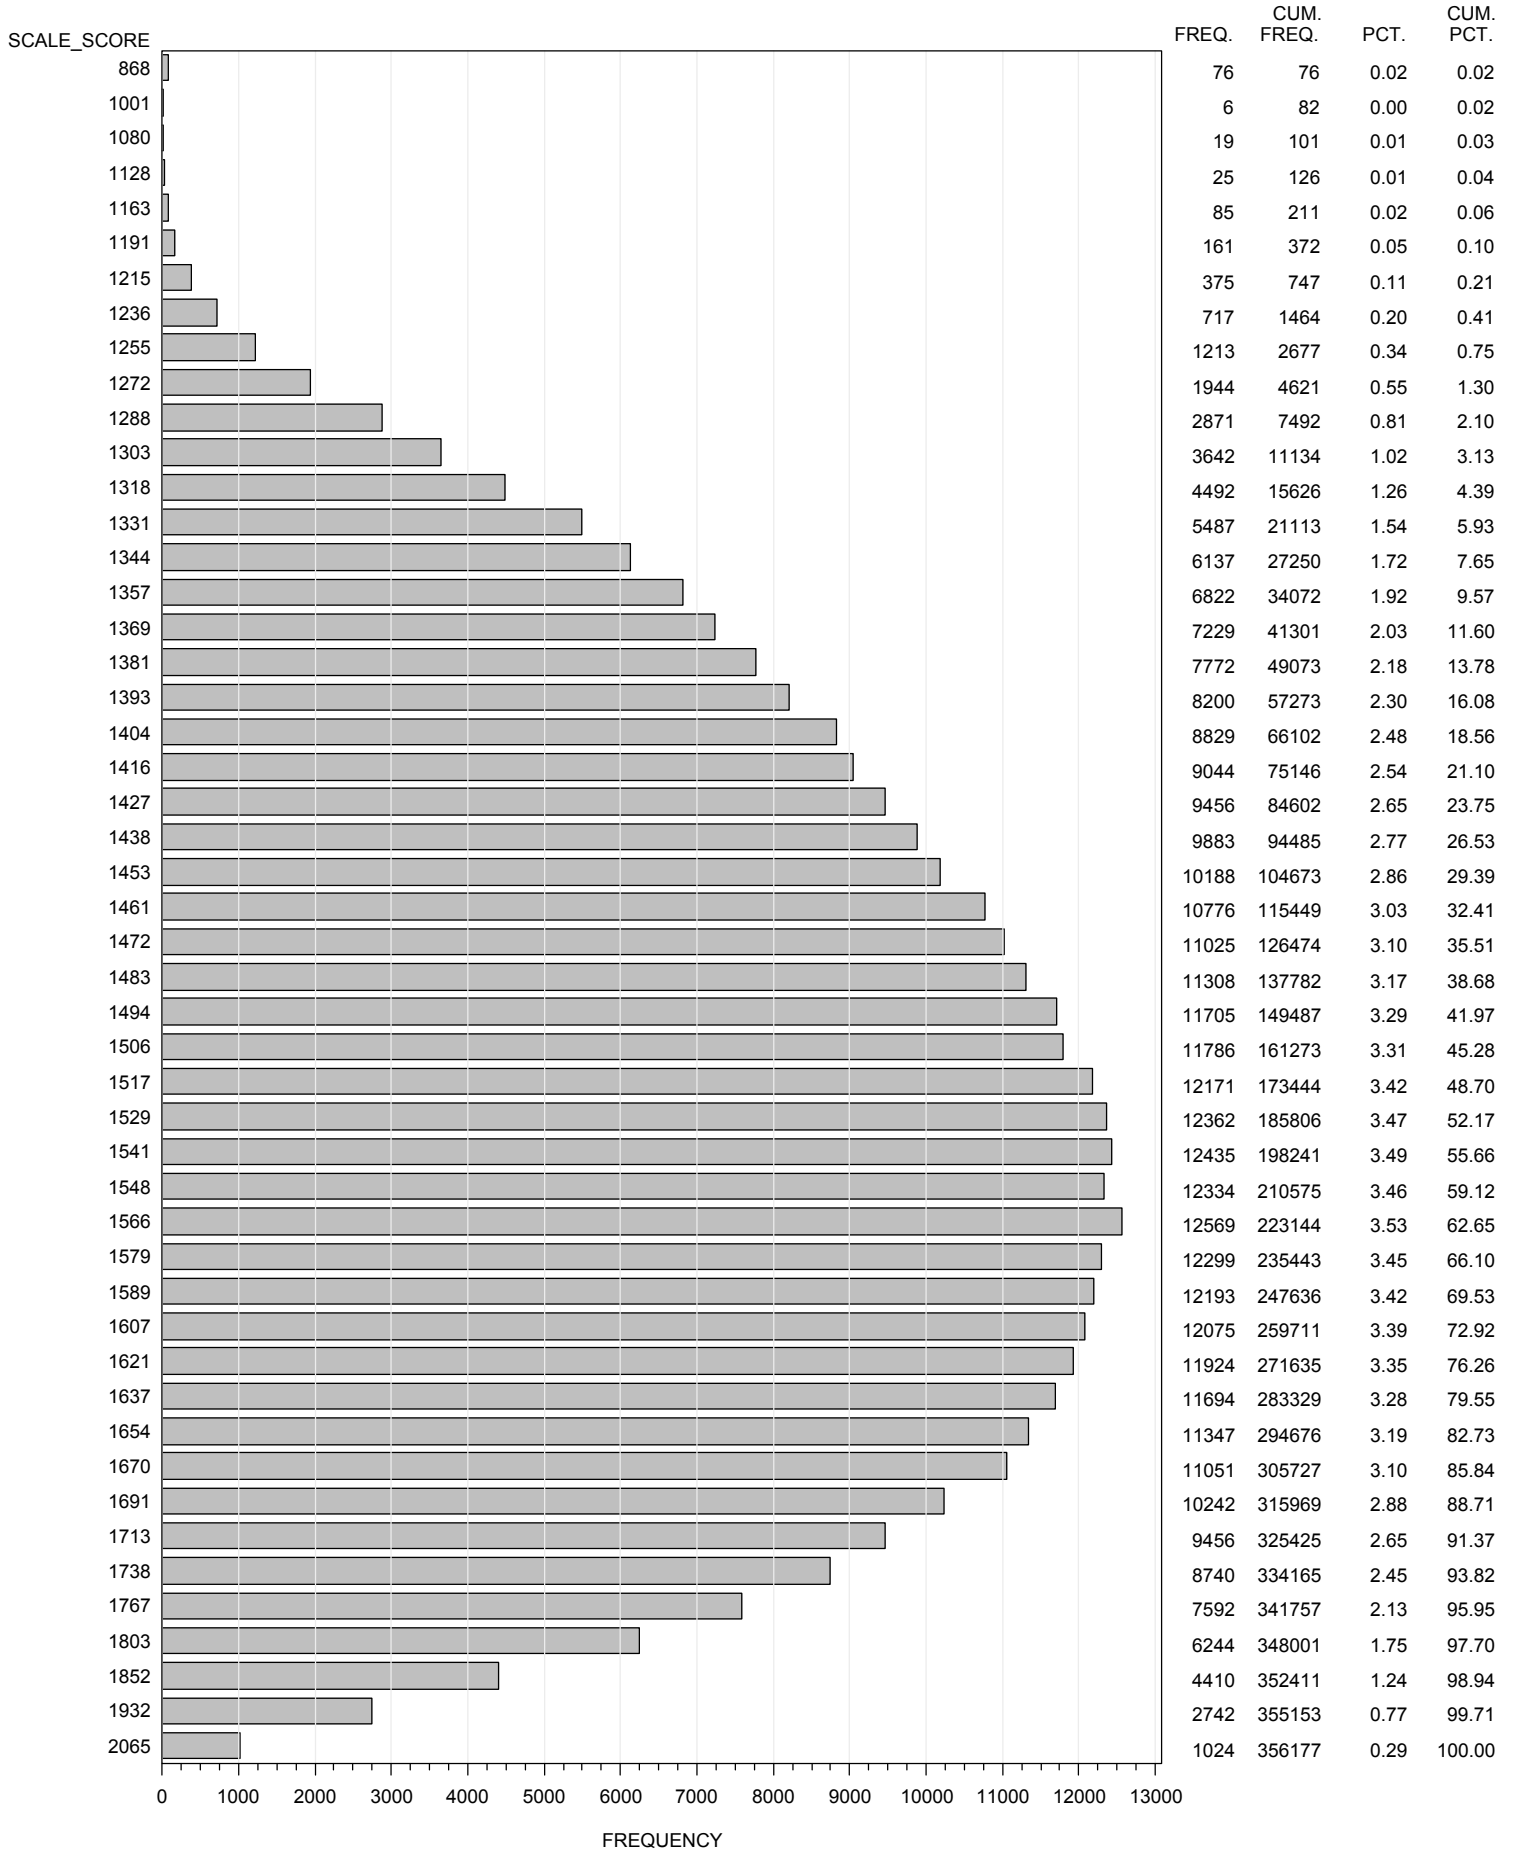

FREQUENCY DISTRIBUTION - SCALE SCORES  
 STAAR ENGLISH SPRING 2015  
 GRADE 3 MATHEMATICS  
 ALL STUDENTS - EXCLUDING BRAILLE

FREQUENCY DISTRIBUTION - SCALE SCORES  
 STAAR ENGLISH SPRING 2015  
 GRADE 4 MATHEMATICS  
 ALL STUDENTS - EXCLUDING BRAILLE

FREQUENCY DISTRIBUTION - SCALE SCORES  
 STAAR ENGLISH SPRING 2015  
 GRADE 5 MATHEMATICS  
 ALL STUDENTS - EXCLUDING BRAILLE

FREQUENCY DISTRIBUTION - SCALE SCORES  
 STAAR ENGLISH SPRING 2015  
 GRADE 6 MATHEMATICS  
 ALL STUDENTS - EXCLUDING BRAILLE