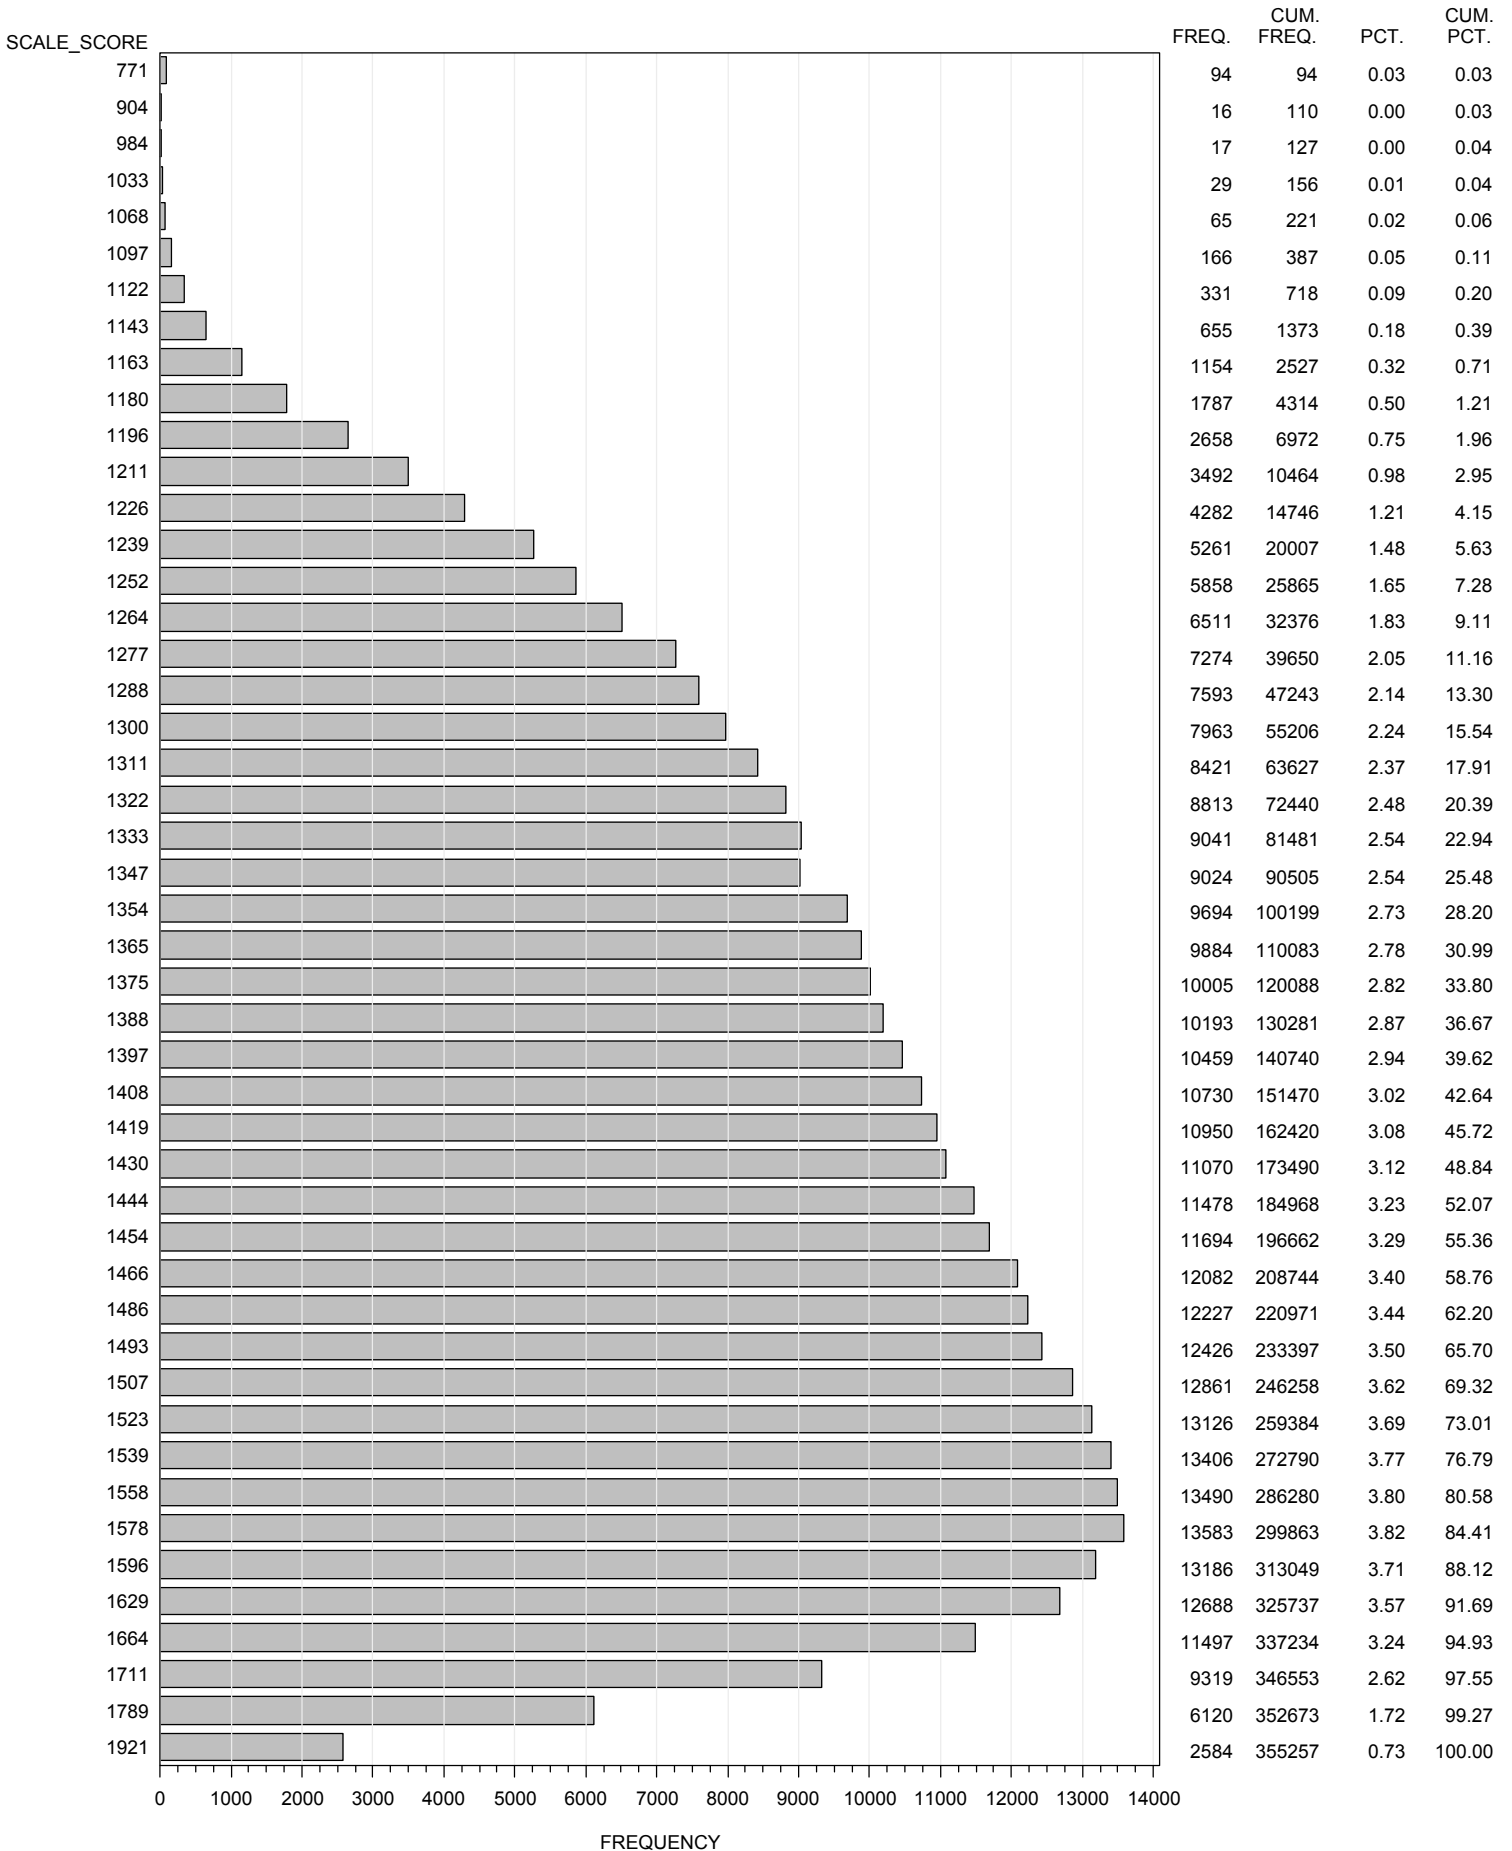

FREQUENCY DISTRIBUTION - SCALE SCORES  
 STAAR ENGLISH SPRING 2015  
 GRADE 3 MATHEMATICS  
 ALL STUDENTS - EXCLUDING BRAILLE

FREQUENCY DISTRIBUTION - SCALE SCORES  
 STAAR ENGLISH SPRING 2015  
 GRADE 4 MATHEMATICS  
 ALL STUDENTS - EXCLUDING BRAILLE

FREQUENCY DISTRIBUTION - SCALE SCORES  
 STAAR ENGLISH SPRING 2015  
 GRADE 5 MATHEMATICS  
 ALL STUDENTS - EXCLUDING BRAILLE

FREQUENCY DISTRIBUTION - SCALE SCORES  
 STAAR ENGLISH SPRING 2015  
 GRADE 6 MATHEMATICS  
 ALL STUDENTS - EXCLUDING BRAILLE