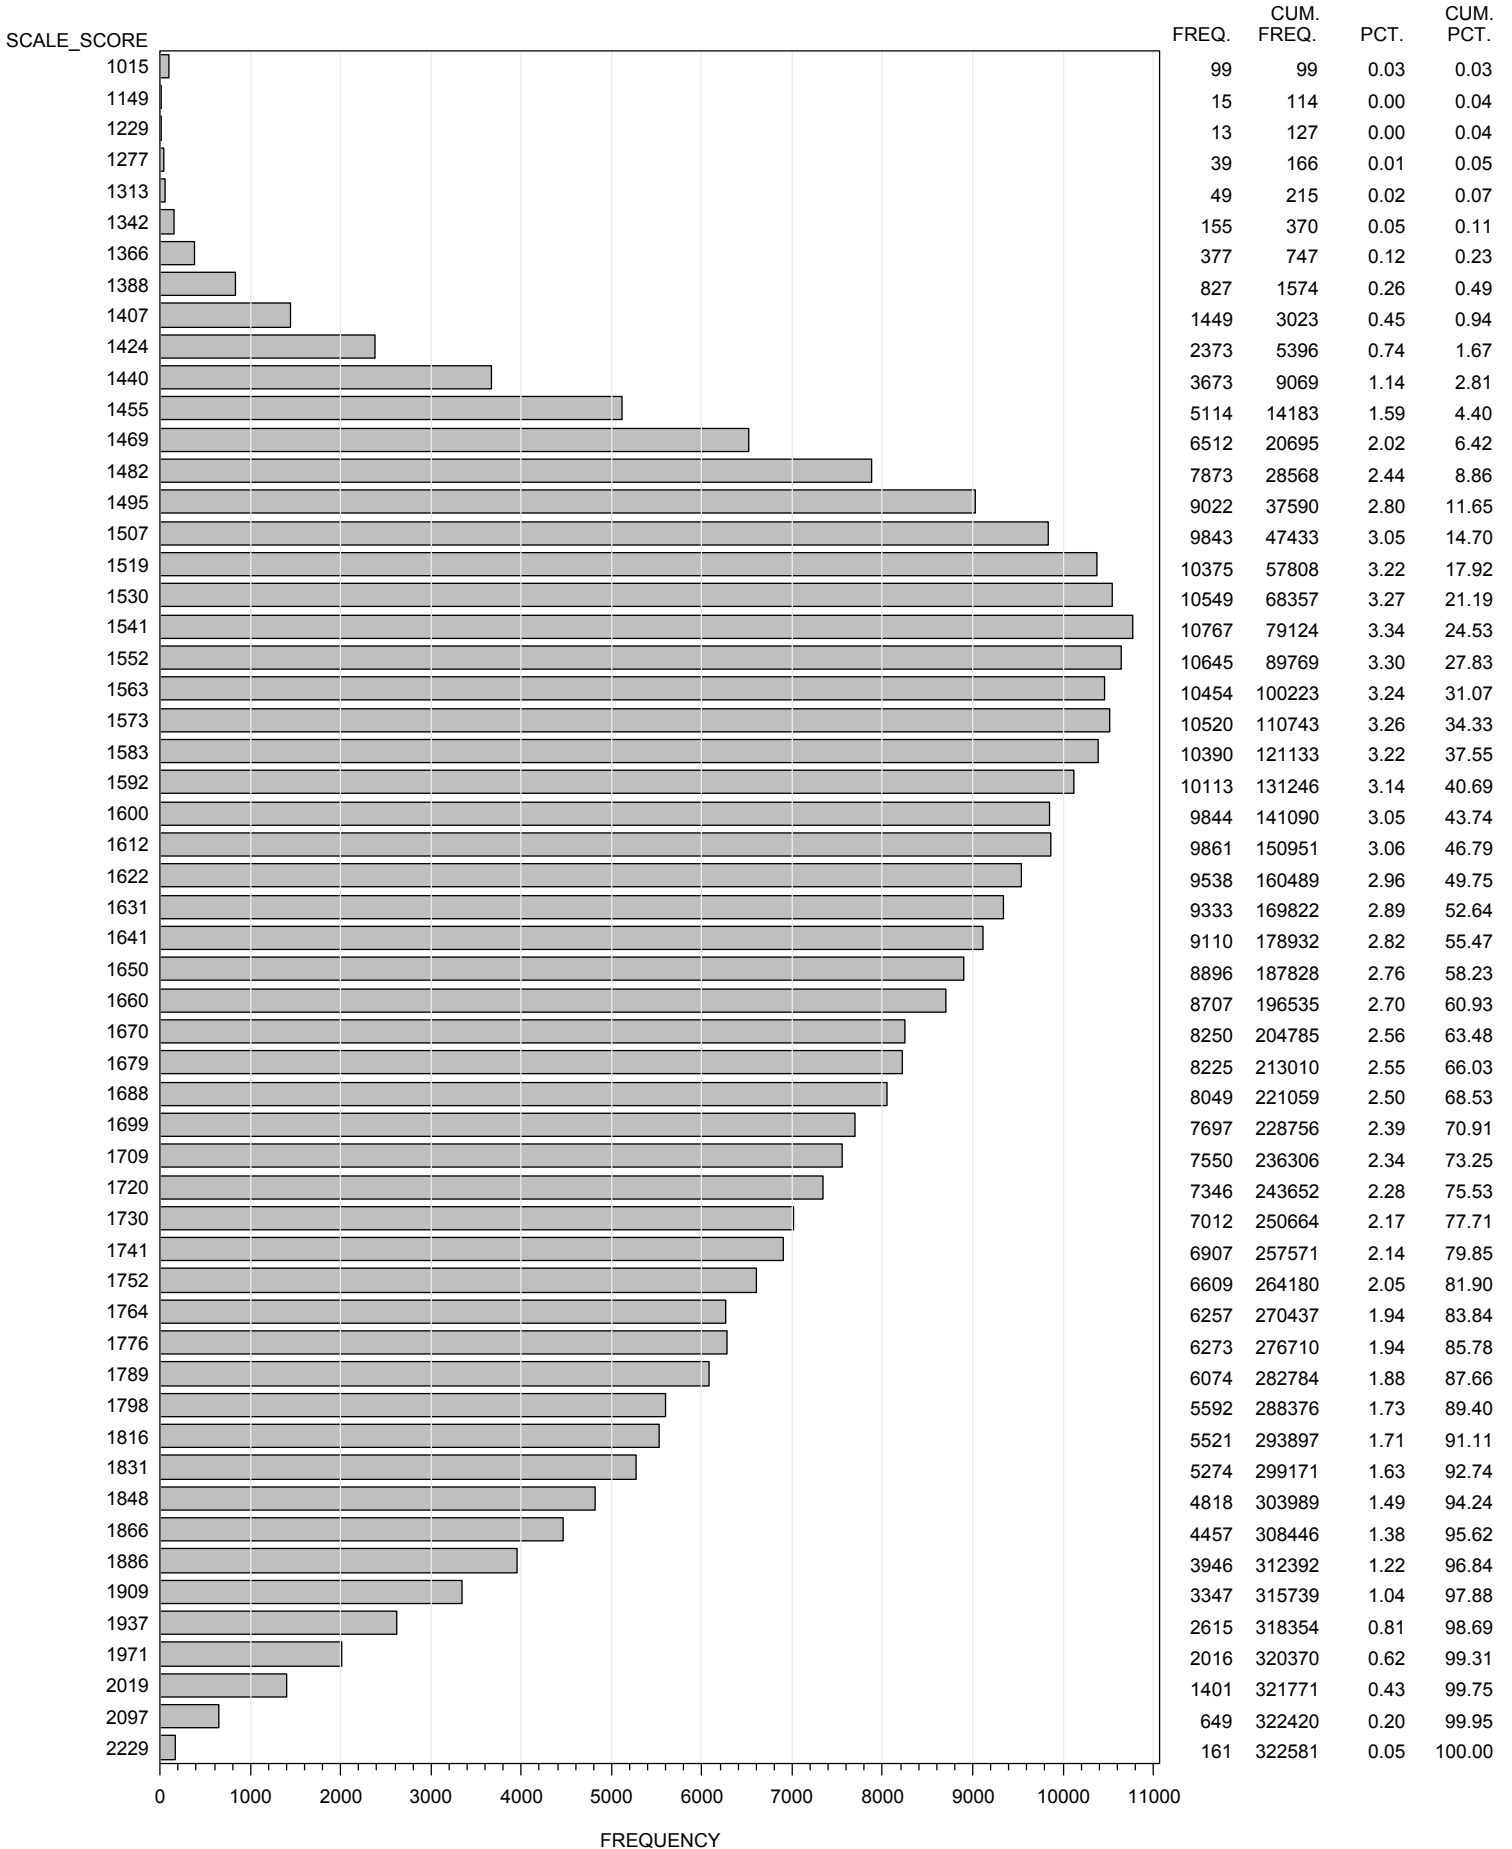

FREQUENCY DISTRIBUTION - SCALE SCORES
STAAR ENGLISH SPRING 2015
GRADE 7 MATHEMATICS
ALL STUDENTS - EXCLUDING BRAILLE