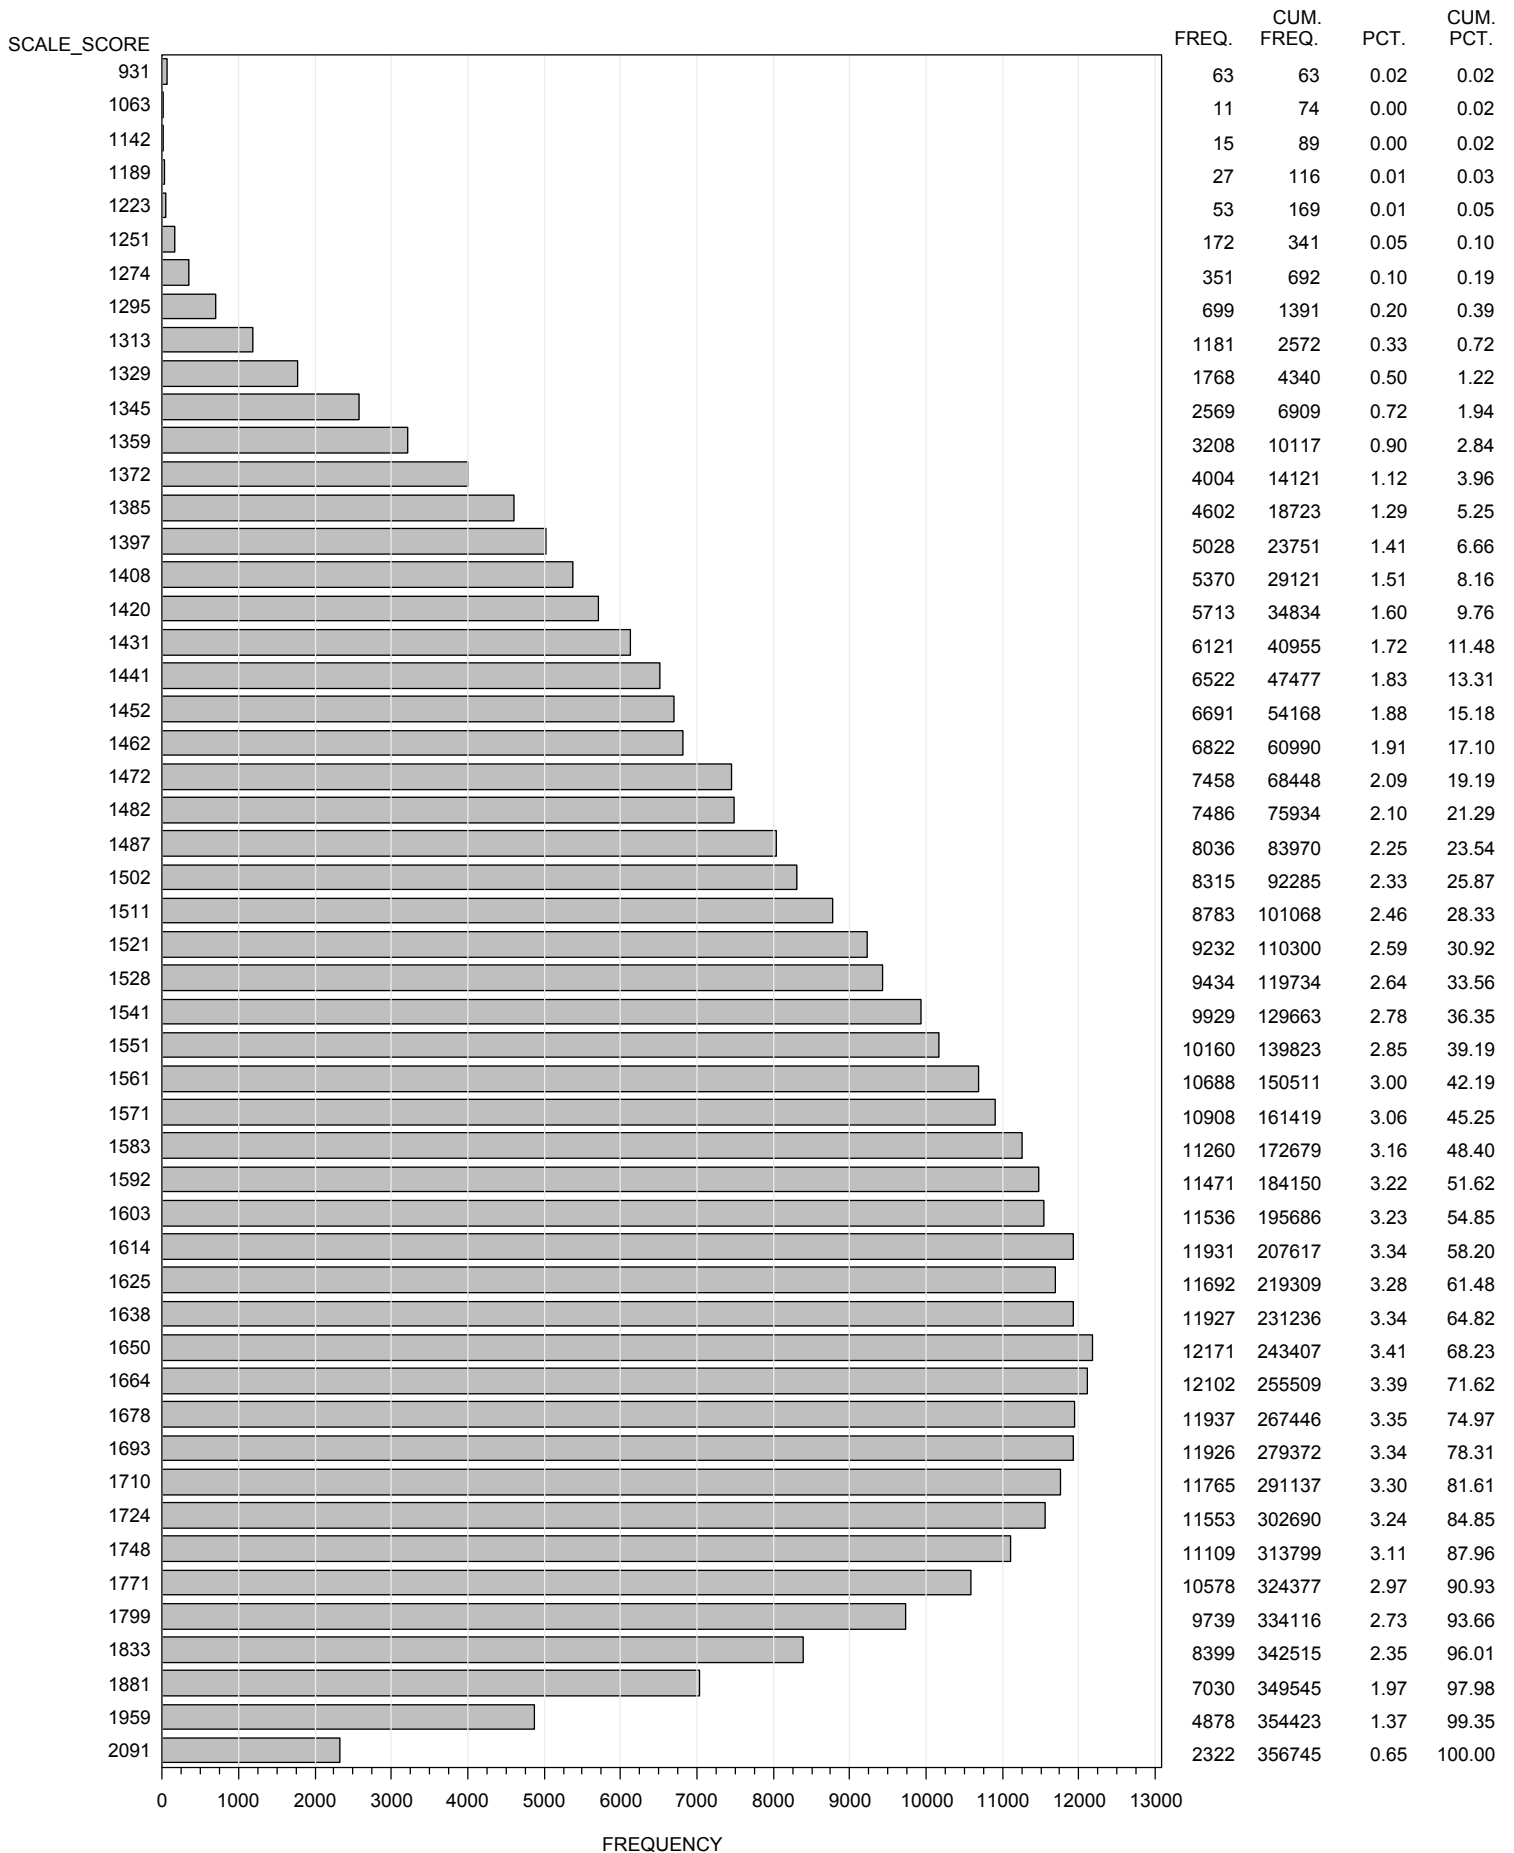

FREQUENCY DISTRIBUTION - SCALE SCORES  
 STAAR ENGLISH SPRING 2015  
 GRADE 3 MATHEMATICS  
 ALL STUDENTS - EXCLUDING BRAILLE

FREQUENCY DISTRIBUTION - SCALE SCORES  
 STAAR ENGLISH SPRING 2015  
 GRADE 4 MATHEMATICS  
 ALL STUDENTS - EXCLUDING BRAILLE

FREQUENCY DISTRIBUTION - SCALE SCORES  
 STAAR ENGLISH SPRING 2015  
 GRADE 5 MATHEMATICS  
 ALL STUDENTS - EXCLUDING BRAILLE

FREQUENCY DISTRIBUTION - SCALE SCORES  
 STAAR ENGLISH SPRING 2015  
 GRADE 6 MATHEMATICS  
 ALL STUDENTS - EXCLUDING BRAILLE