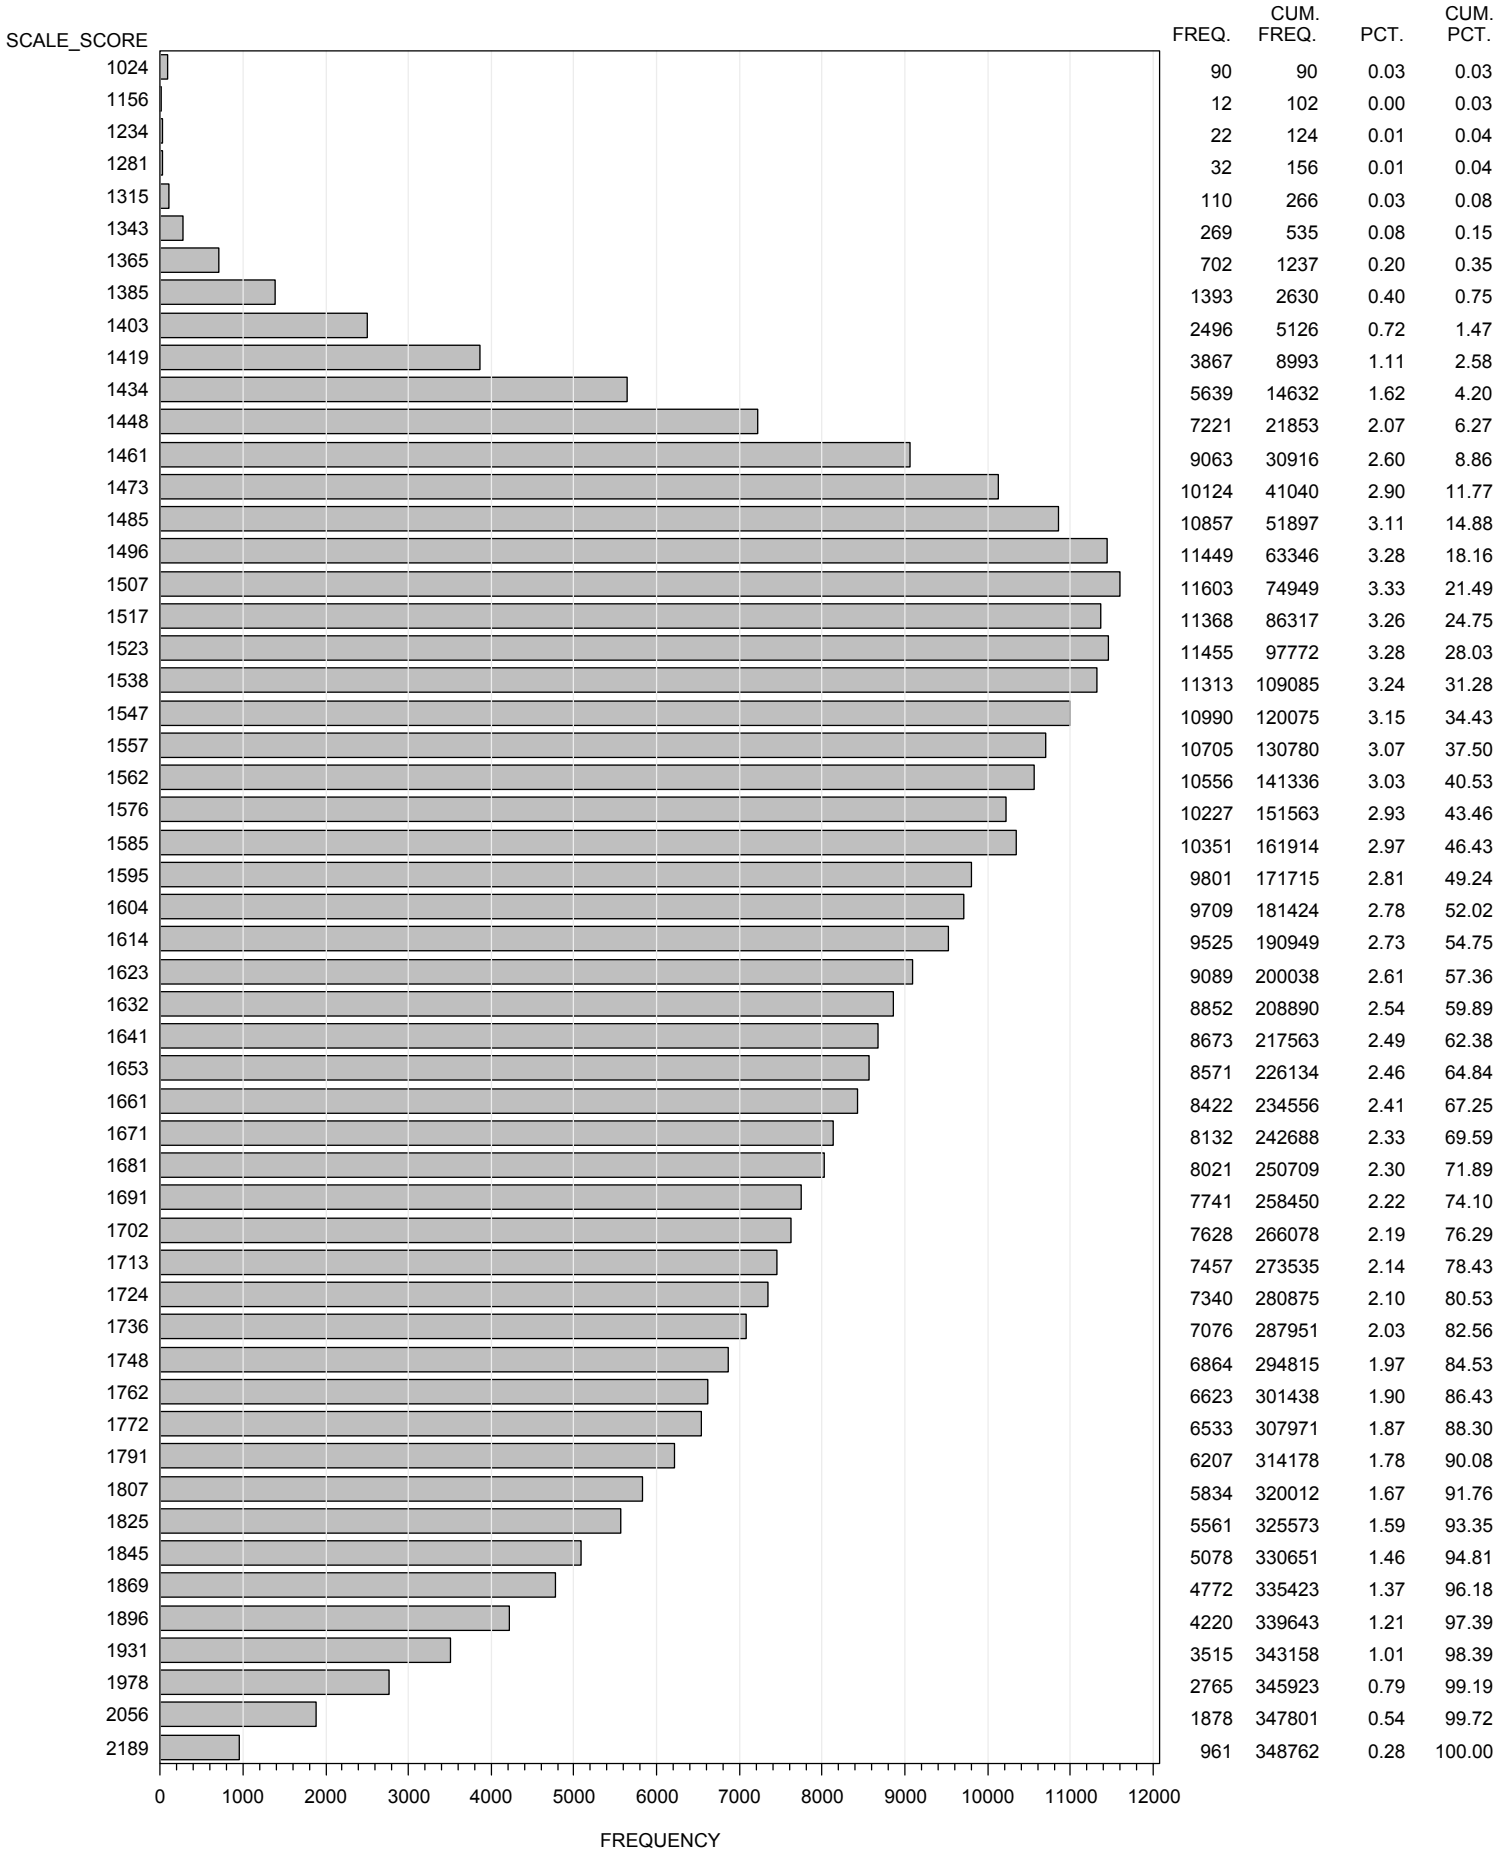

FREQUENCY DISTRIBUTION - SCALE SCORES  
 STAAR ENGLISH SPRING 2015  
 GRADE 3 MATHEMATICS  
 ALL STUDENTS - EXCLUDING BRAILLE

FREQUENCY DISTRIBUTION - SCALE SCORES  
 STAAR ENGLISH SPRING 2015  
 GRADE 4 MATHEMATICS  
 ALL STUDENTS - EXCLUDING BRAILLE

FREQUENCY DISTRIBUTION - SCALE SCORES  
 STAAR ENGLISH SPRING 2015  
 GRADE 5 MATHEMATICS  
 ALL STUDENTS - EXCLUDING BRAILLE

FREQUENCY DISTRIBUTION - SCALE SCORES  
 STAAR ENGLISH SPRING 2015  
 GRADE 6 MATHEMATICS  
 ALL STUDENTS - EXCLUDING BRAILLE