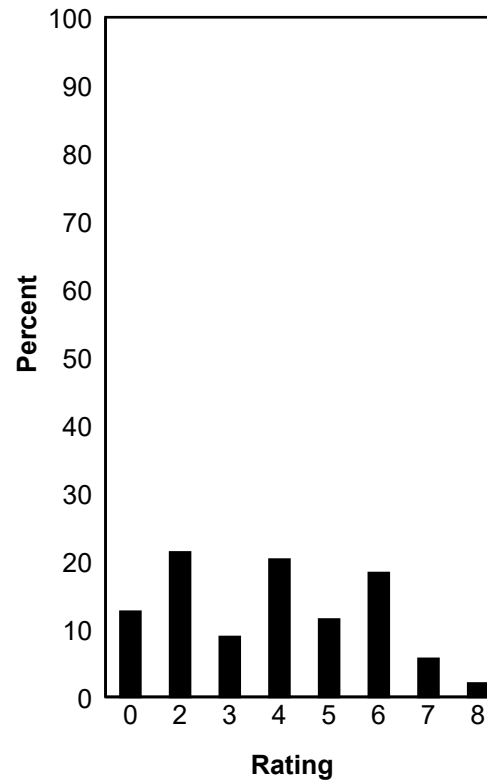

STATE OF TEXAS ASSESSMENTS OF ACADEMIC READINESS

Constructed Responses Summary Report

English I

STATEWIDE

First-Time Tested Students

Report Date: SUMMER 2022
Date of Testing: SUMMER 2022

--- = No Data Reported For Fewer Than Five Students

Written Composition Rating Summary

Expository Composition

Rating	#	%
0	273	13
2	463	21
3	192	9
4	440	20
5	248	11
6	397	18
7	122	6
8	43	2
Total	2178	100

Each composition has been scored independently by two readers. The written composition rating of 0-8 represents the summation of these scores.