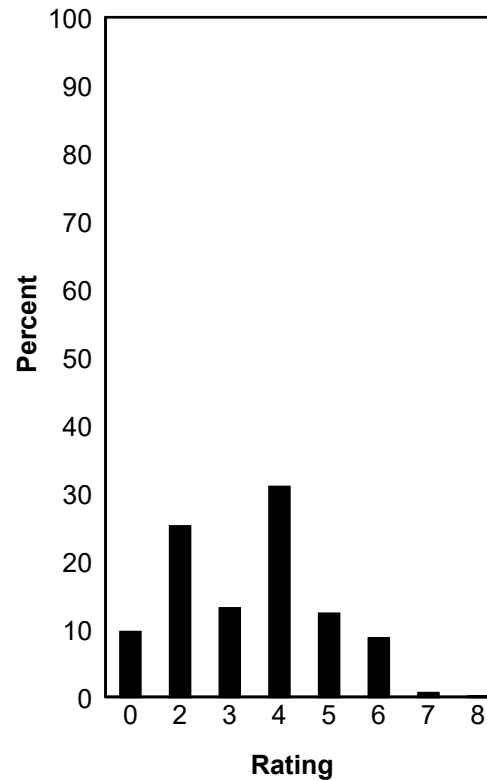

STATEWIDE

Report Date: SUMMER 2022  
 Date of Testing: SUMMER 2022

--- = No Data Reported For Fewer Than Five Students

**Written Composition Rating Summary**

**Expository Composition**

| Rating | #     | %   |
|--------|-------|-----|
| 0      | 6932  | 10  |
| 2      | 18224 | 25  |
| 3      | 9465  | 13  |
| 4      | 22440 | 31  |
| 5      | 8886  | 12  |
| 6      | 6265  | 9   |
| 7      | 406   | 1   |
| 8      | 23    | 0   |
| Total  | 72641 | 100 |