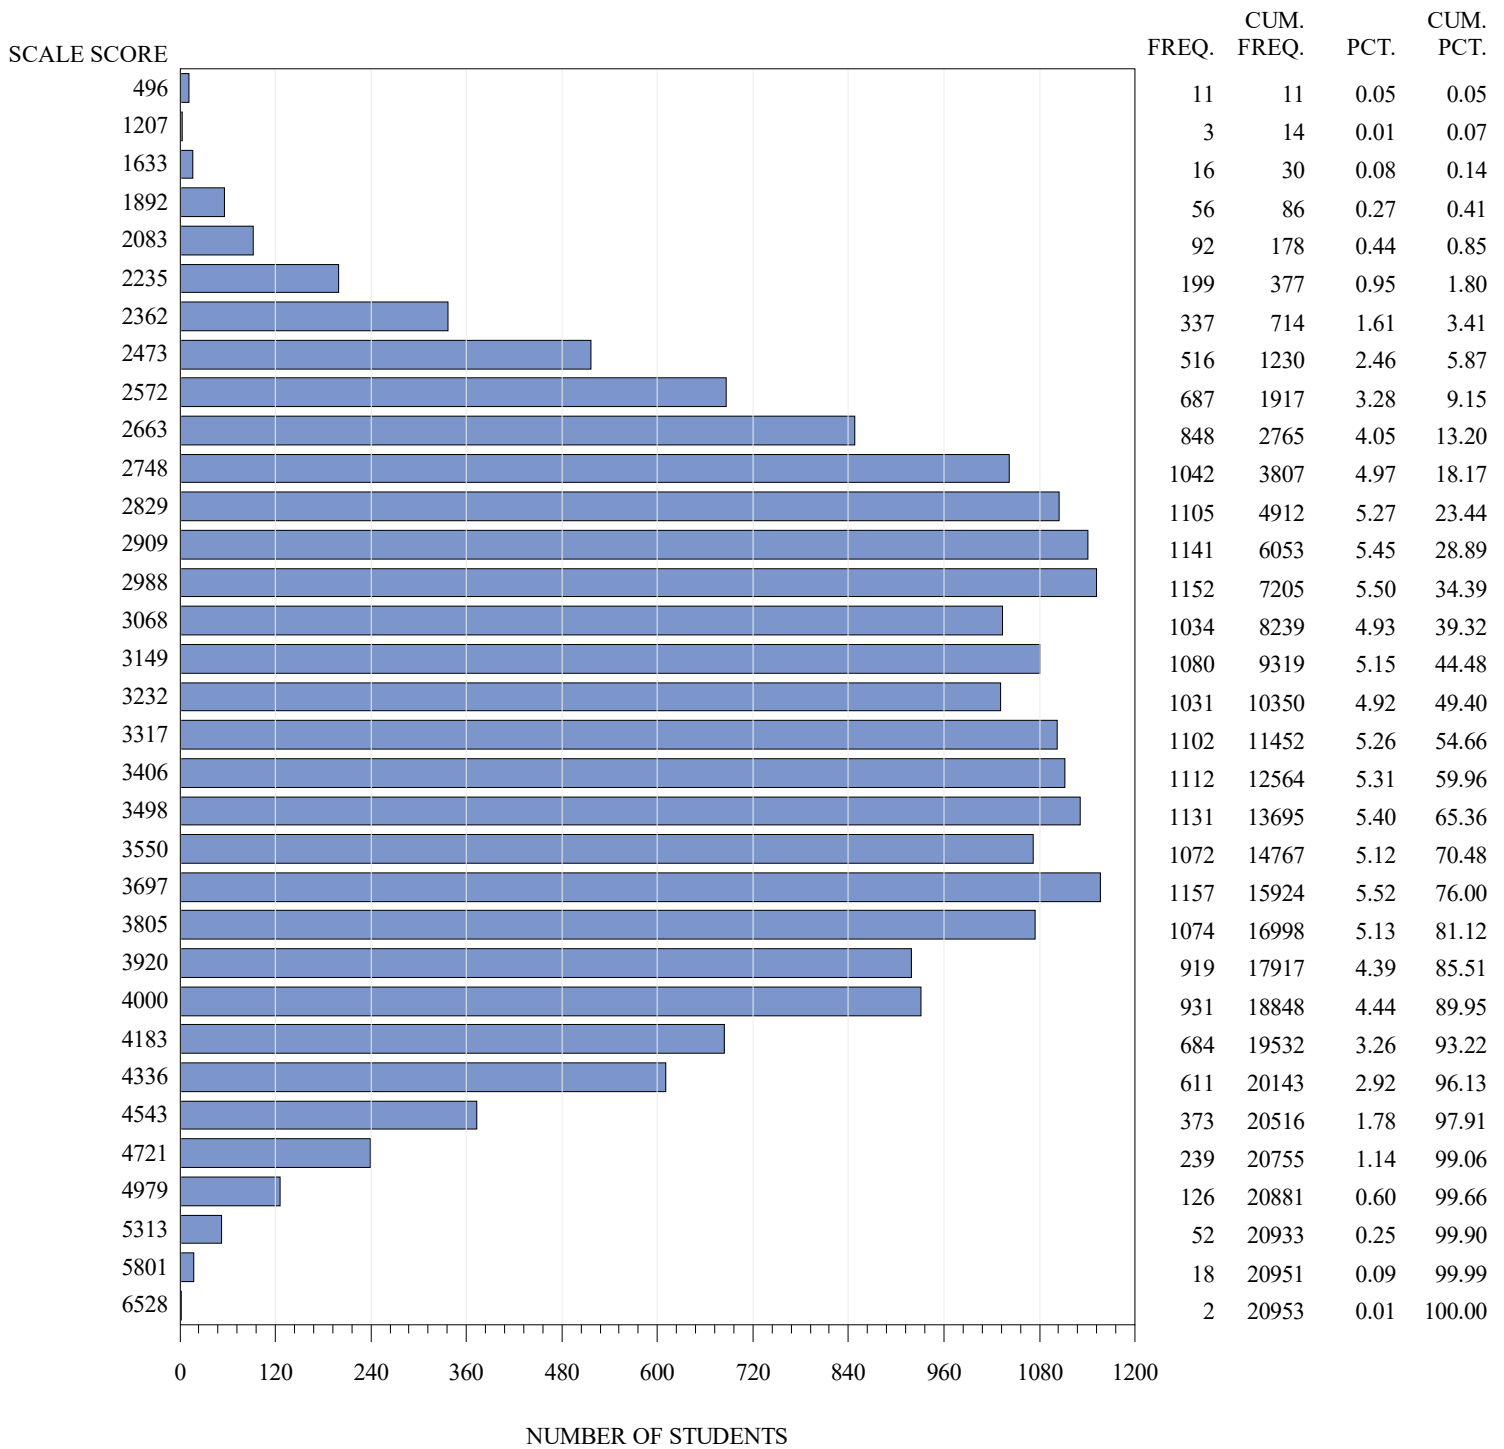

**FREQUENCY DISTRIBUTION – SCALE SCORES
STAAR SPANISH SPRING 2021
GRADE 4 WRITING
ALL STUDENTS**

Notes:

Students who took the Braille or the ASL or the paper STAAR with Embedded Supports version of the test are not included in the frequency distribution tables.