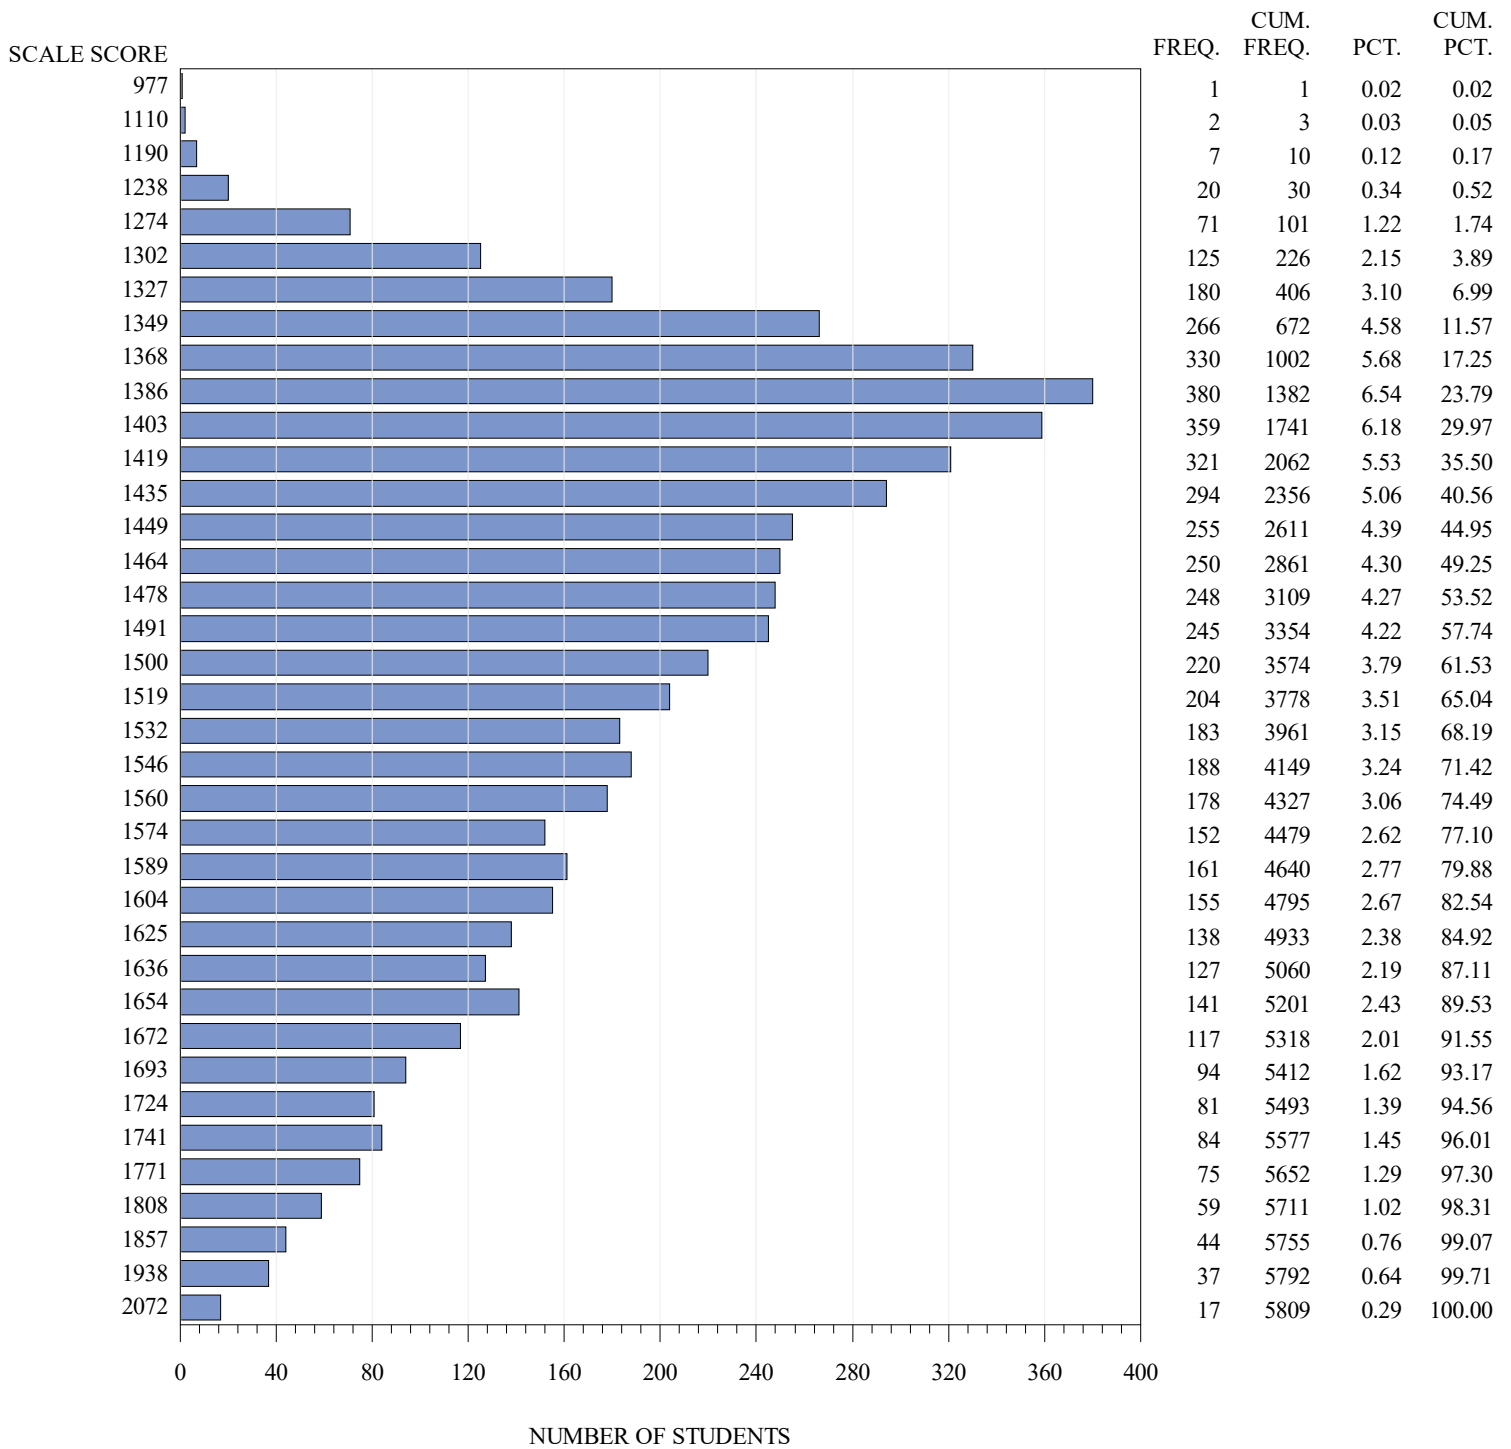

**FREQUENCY DISTRIBUTION – SCALE SCORES
STAAR SPANISH SPRING 2021
GRADE 5 MATHEMATICS
ALL STUDENTS**

Notes:

Students who took the Braille or the ASL or the paper STAAR with Embedded Supports version of the test are not included in the frequency distribution tables.