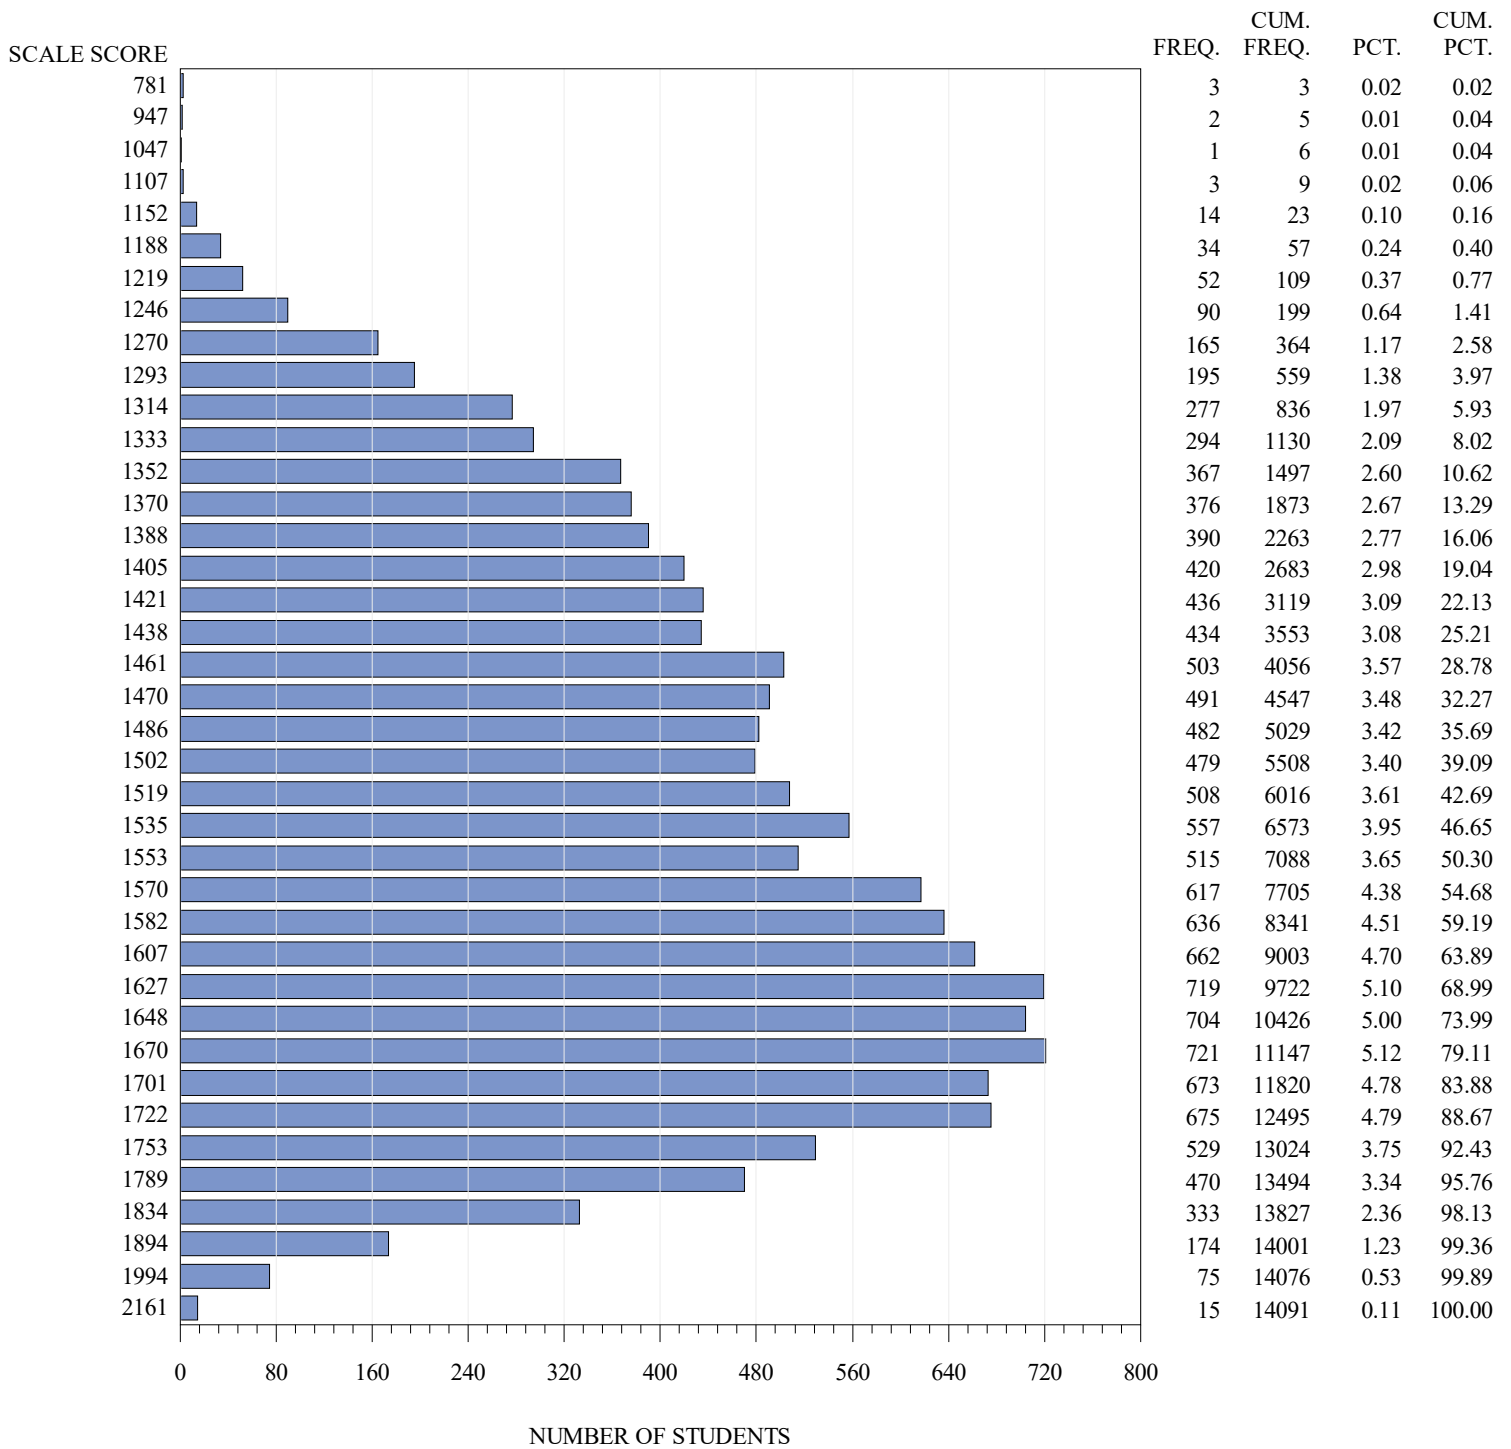

**FREQUENCY DISTRIBUTION – SCALE SCORES
STAAR SPANISH SPRING 2021
GRADE 5 READING
ALL STUDENTS**

Notes:

Students who took the Braille or the ASL or the paper STAAR with Embedded Supports version of the test are not included in the frequency distribution tables.