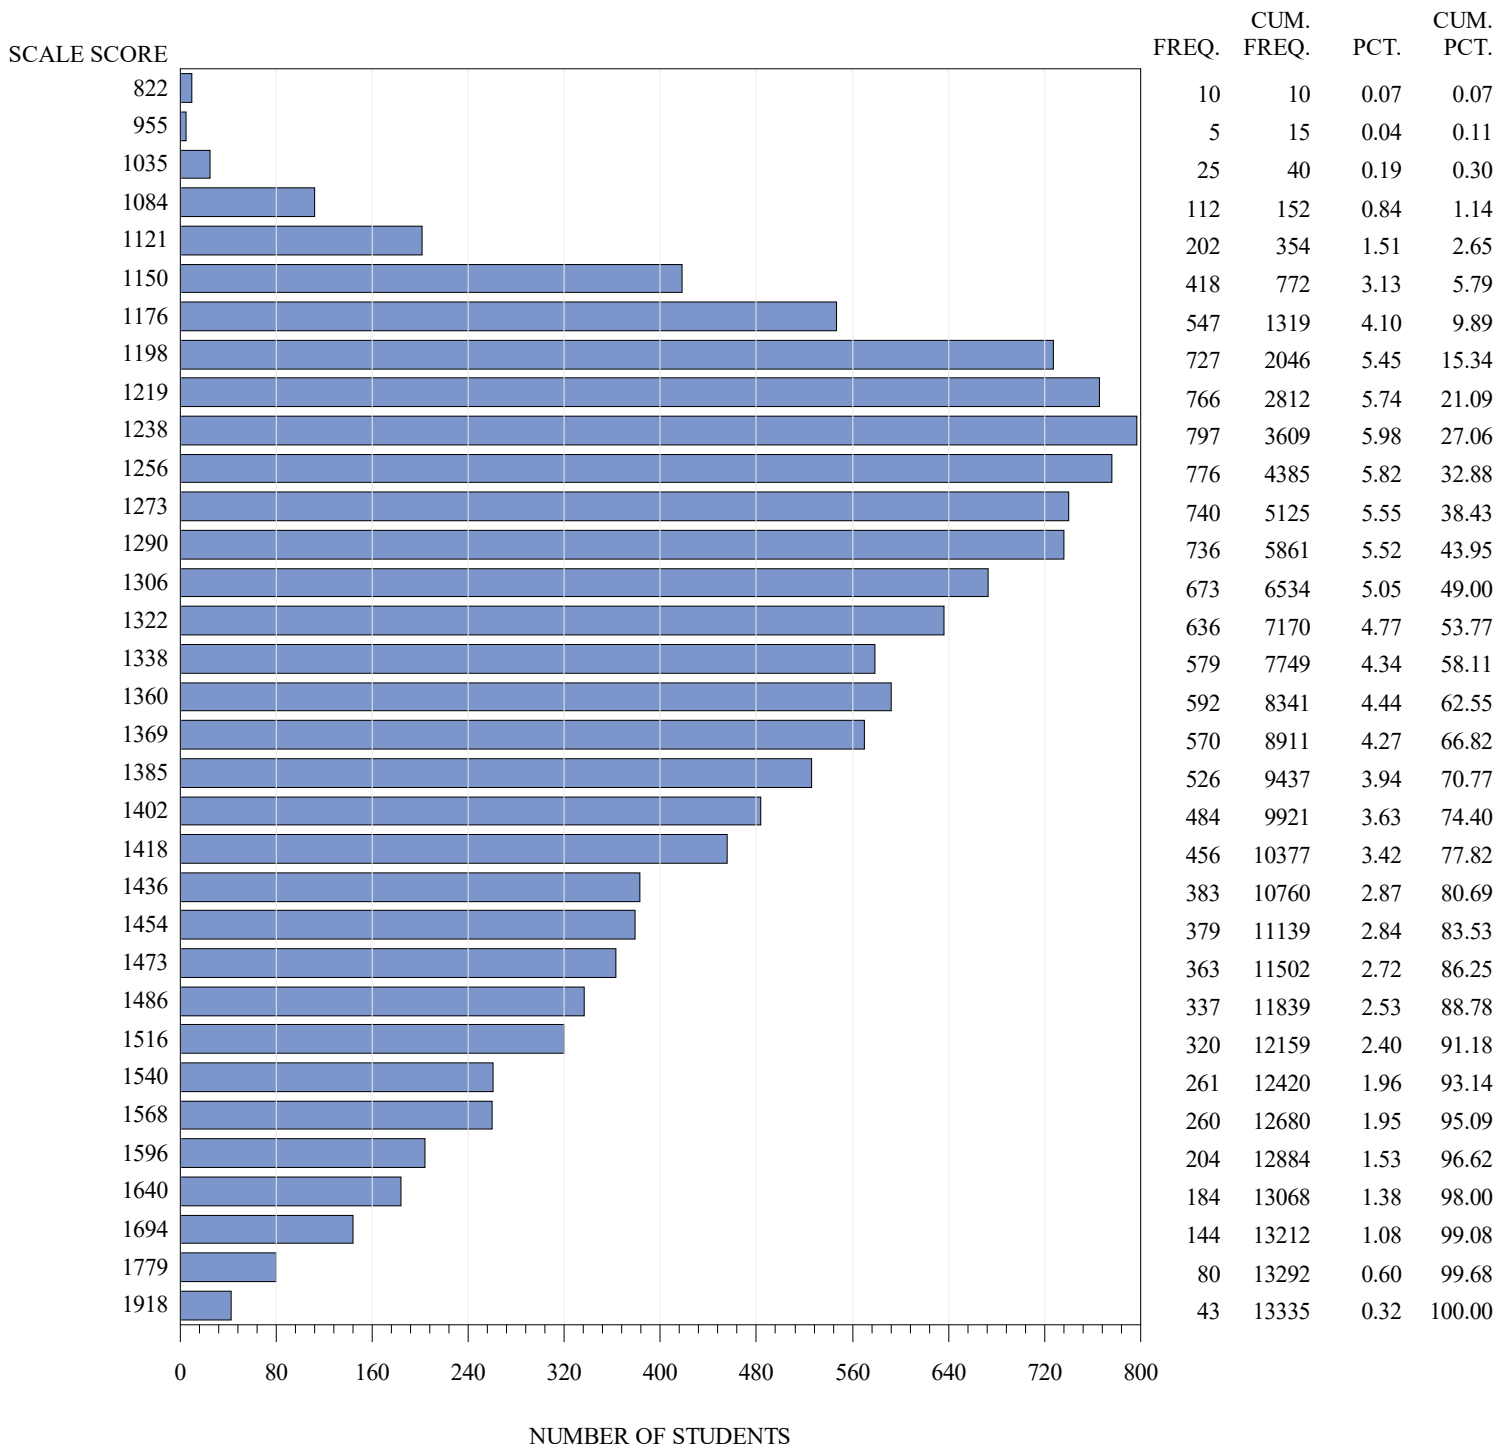

**FREQUENCY DISTRIBUTION – SCALE SCORES
STAAR SPANISH SPRING 2021
GRADE 3 MATHEMATICS
ALL STUDENTS**

Notes:

Students who took the Braille or the ASL or the paper STAAR with Embedded Supports version of the test are not included in the frequency distribution tables.