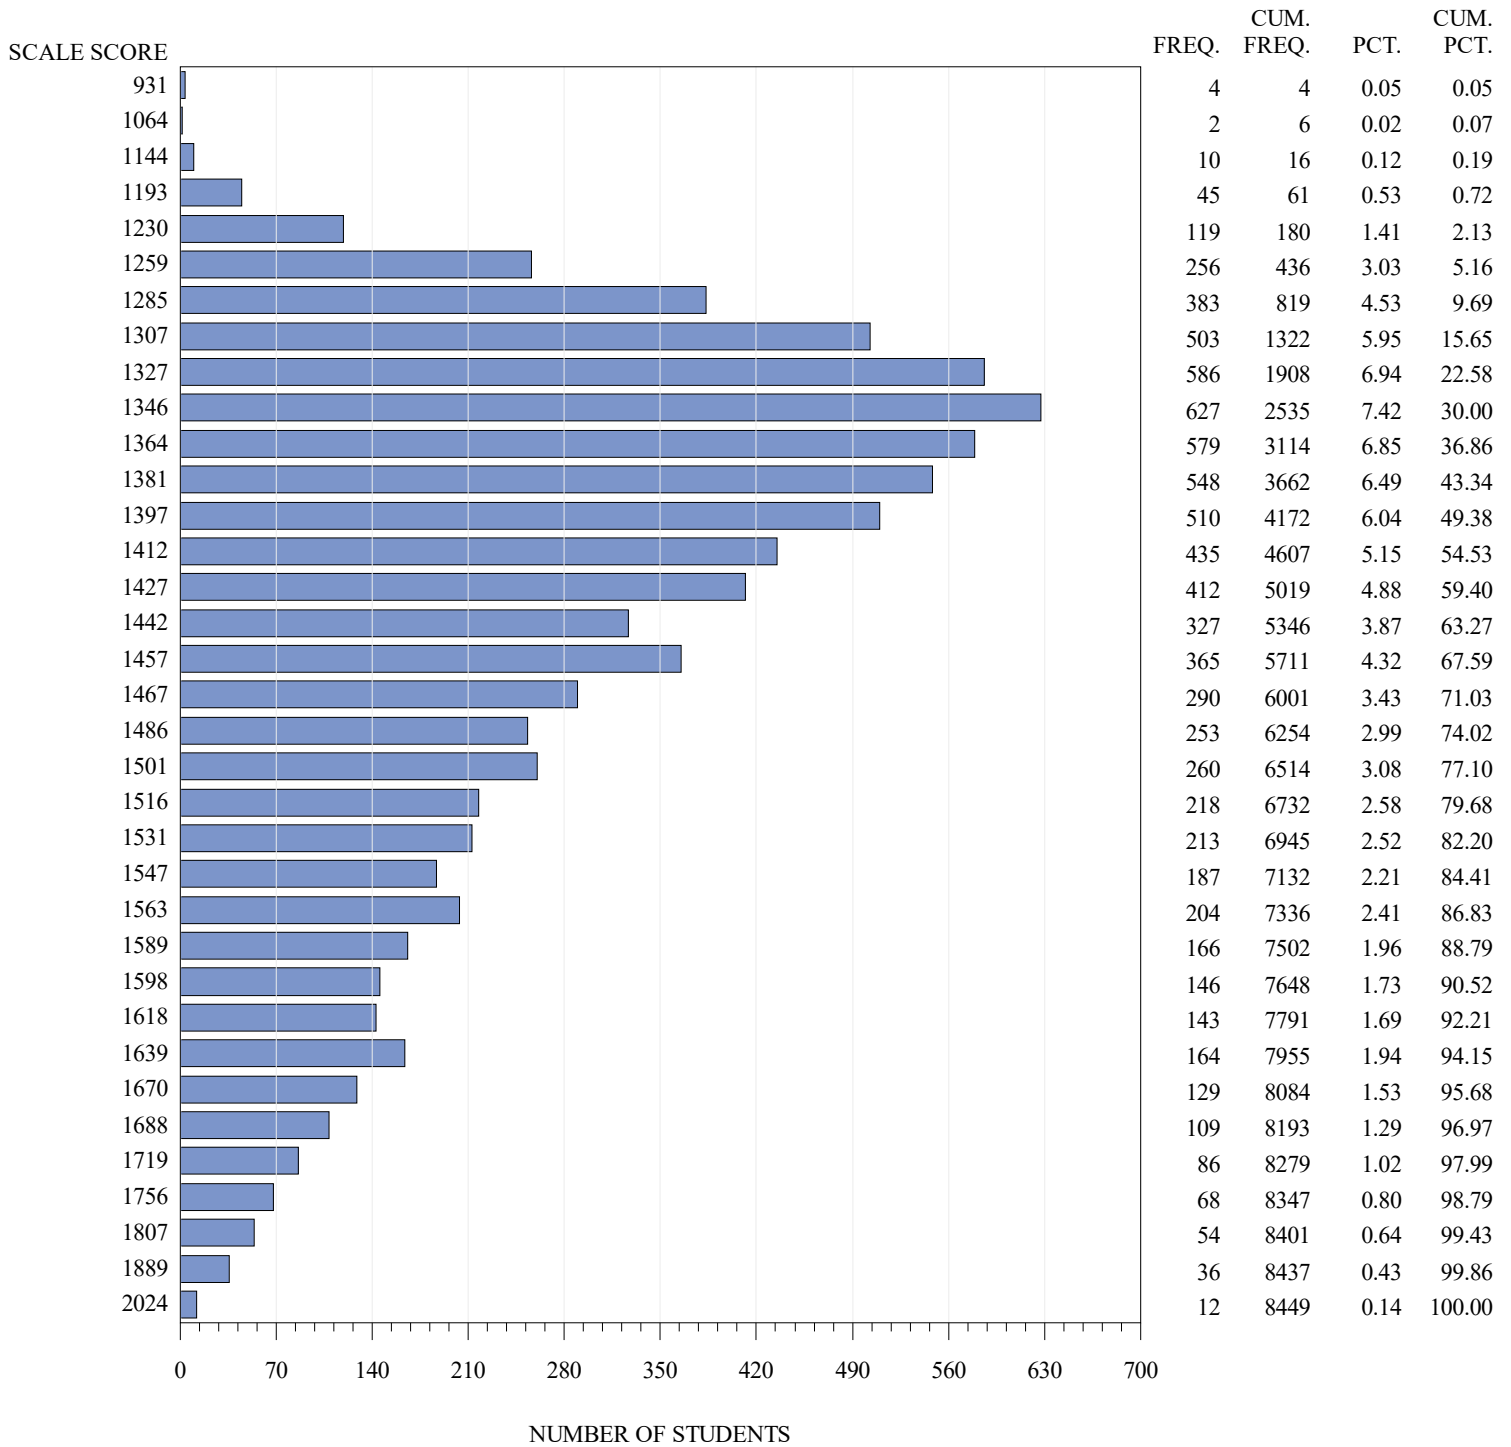

**FREQUENCY DISTRIBUTION – SCALE SCORES
STAAR SPANISH SPRING 2021
GRADE 4 MATHEMATICS
ALL STUDENTS**

Notes:

Students who took the Braille or the ASL or the paper STAAR with Embedded Supports version of the test are not included in the frequency distribution tables.