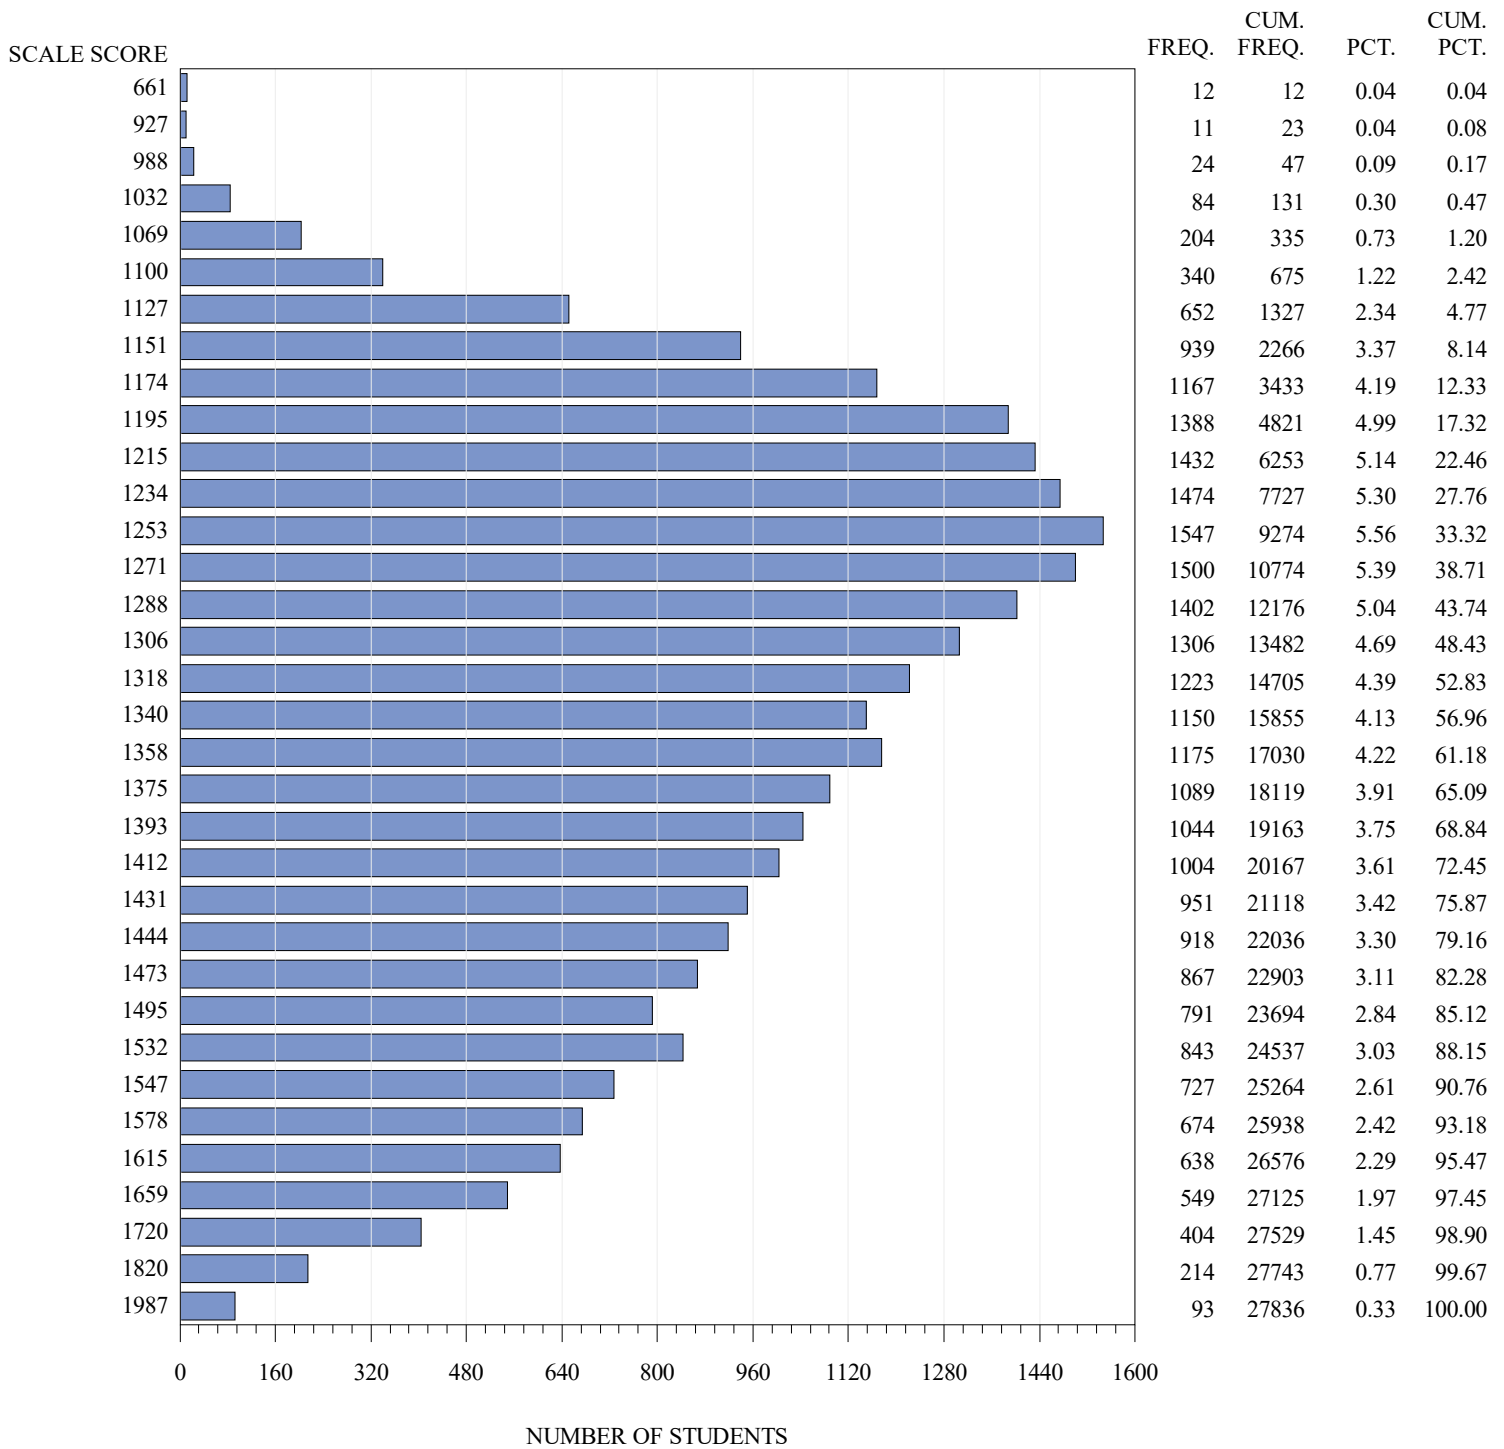

**FREQUENCY DISTRIBUTION – SCALE SCORES
STAAR SPANISH SPRING 2021
GRADE 3 READING
ALL STUDENTS**

Notes:

Students who took the Braille or the ASL or the paper STAAR with Embedded Supports version of the test are not included in the frequency distribution tables.