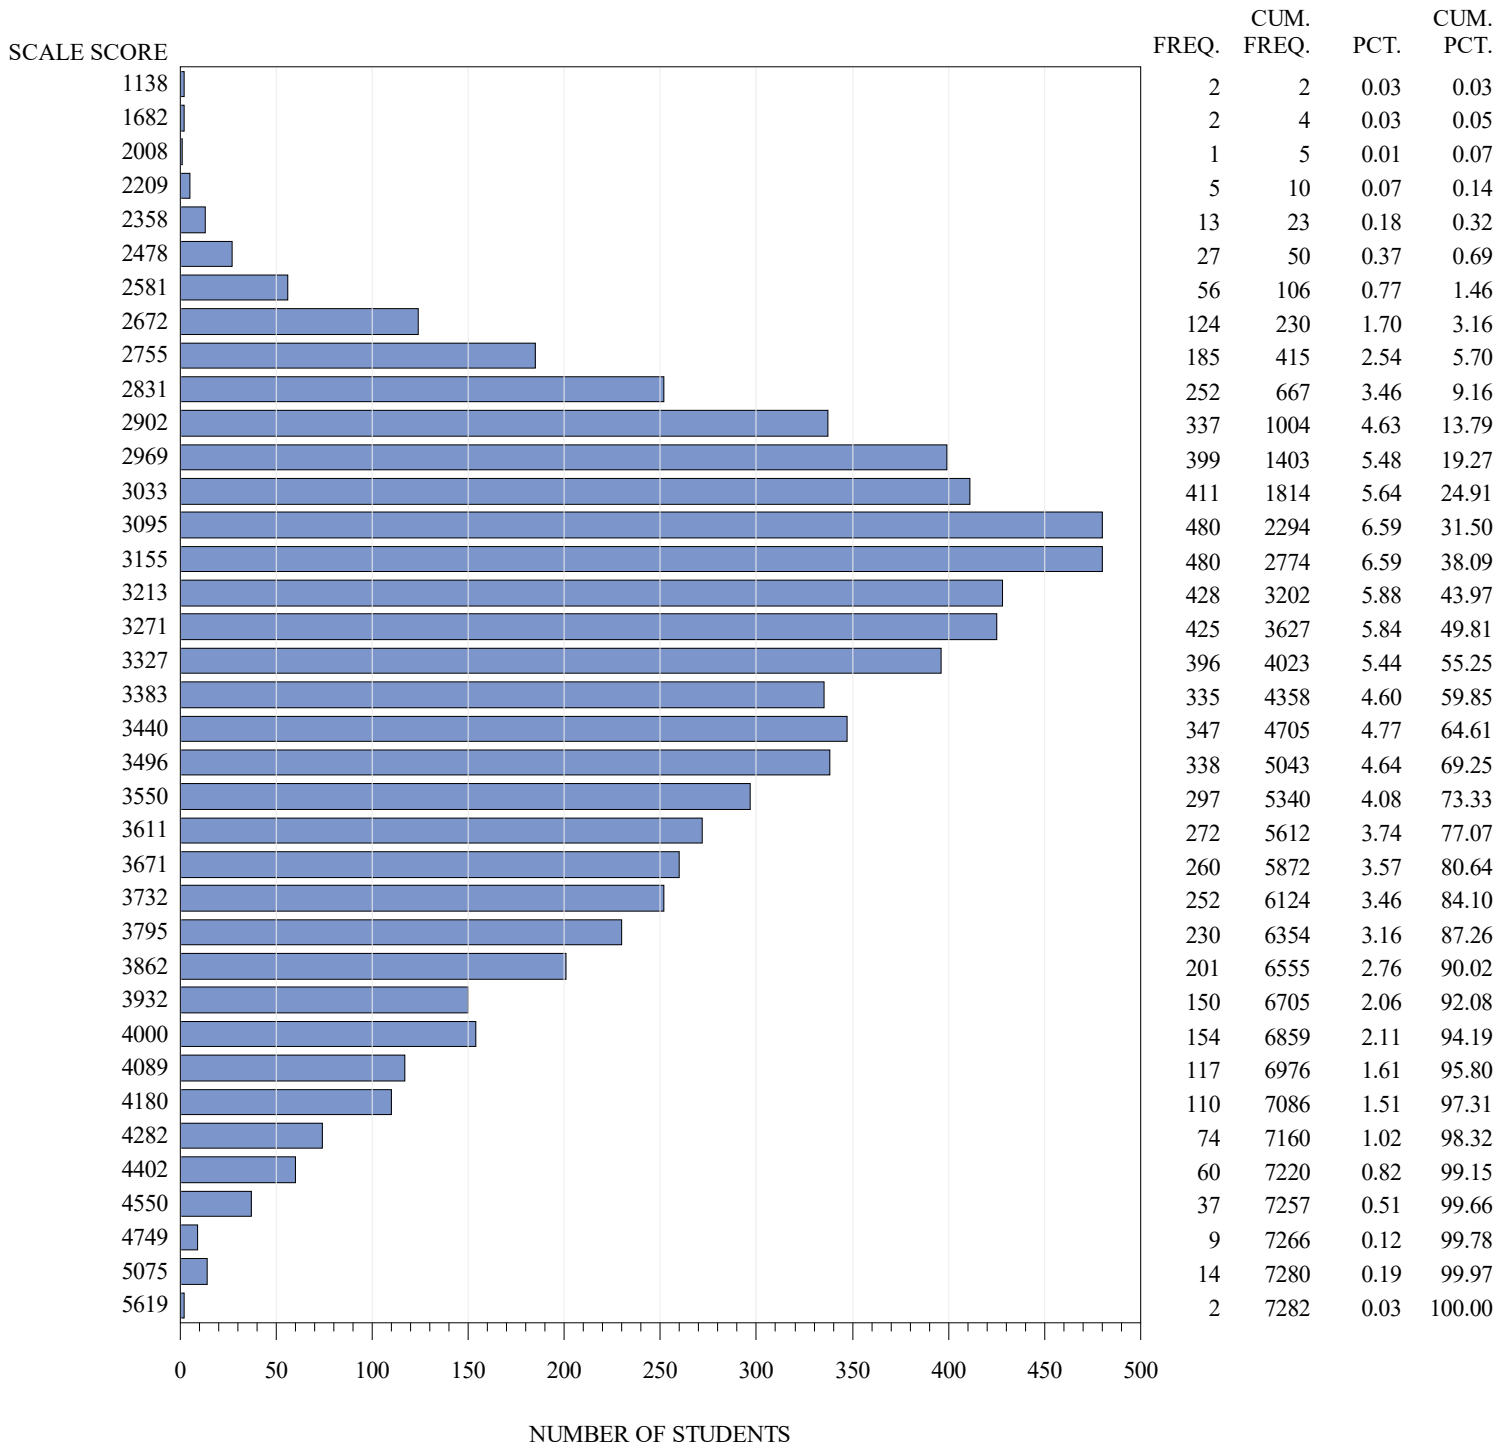

**FREQUENCY DISTRIBUTION – SCALE SCORES
STAAR SPANISH SPRING 2021
GRADE 5 SCIENCE
ALL STUDENTS**

Notes:

Students who took the Braille or the ASL or the paper STAAR with Embedded Supports version of the test are not included in the frequency distribution tables.