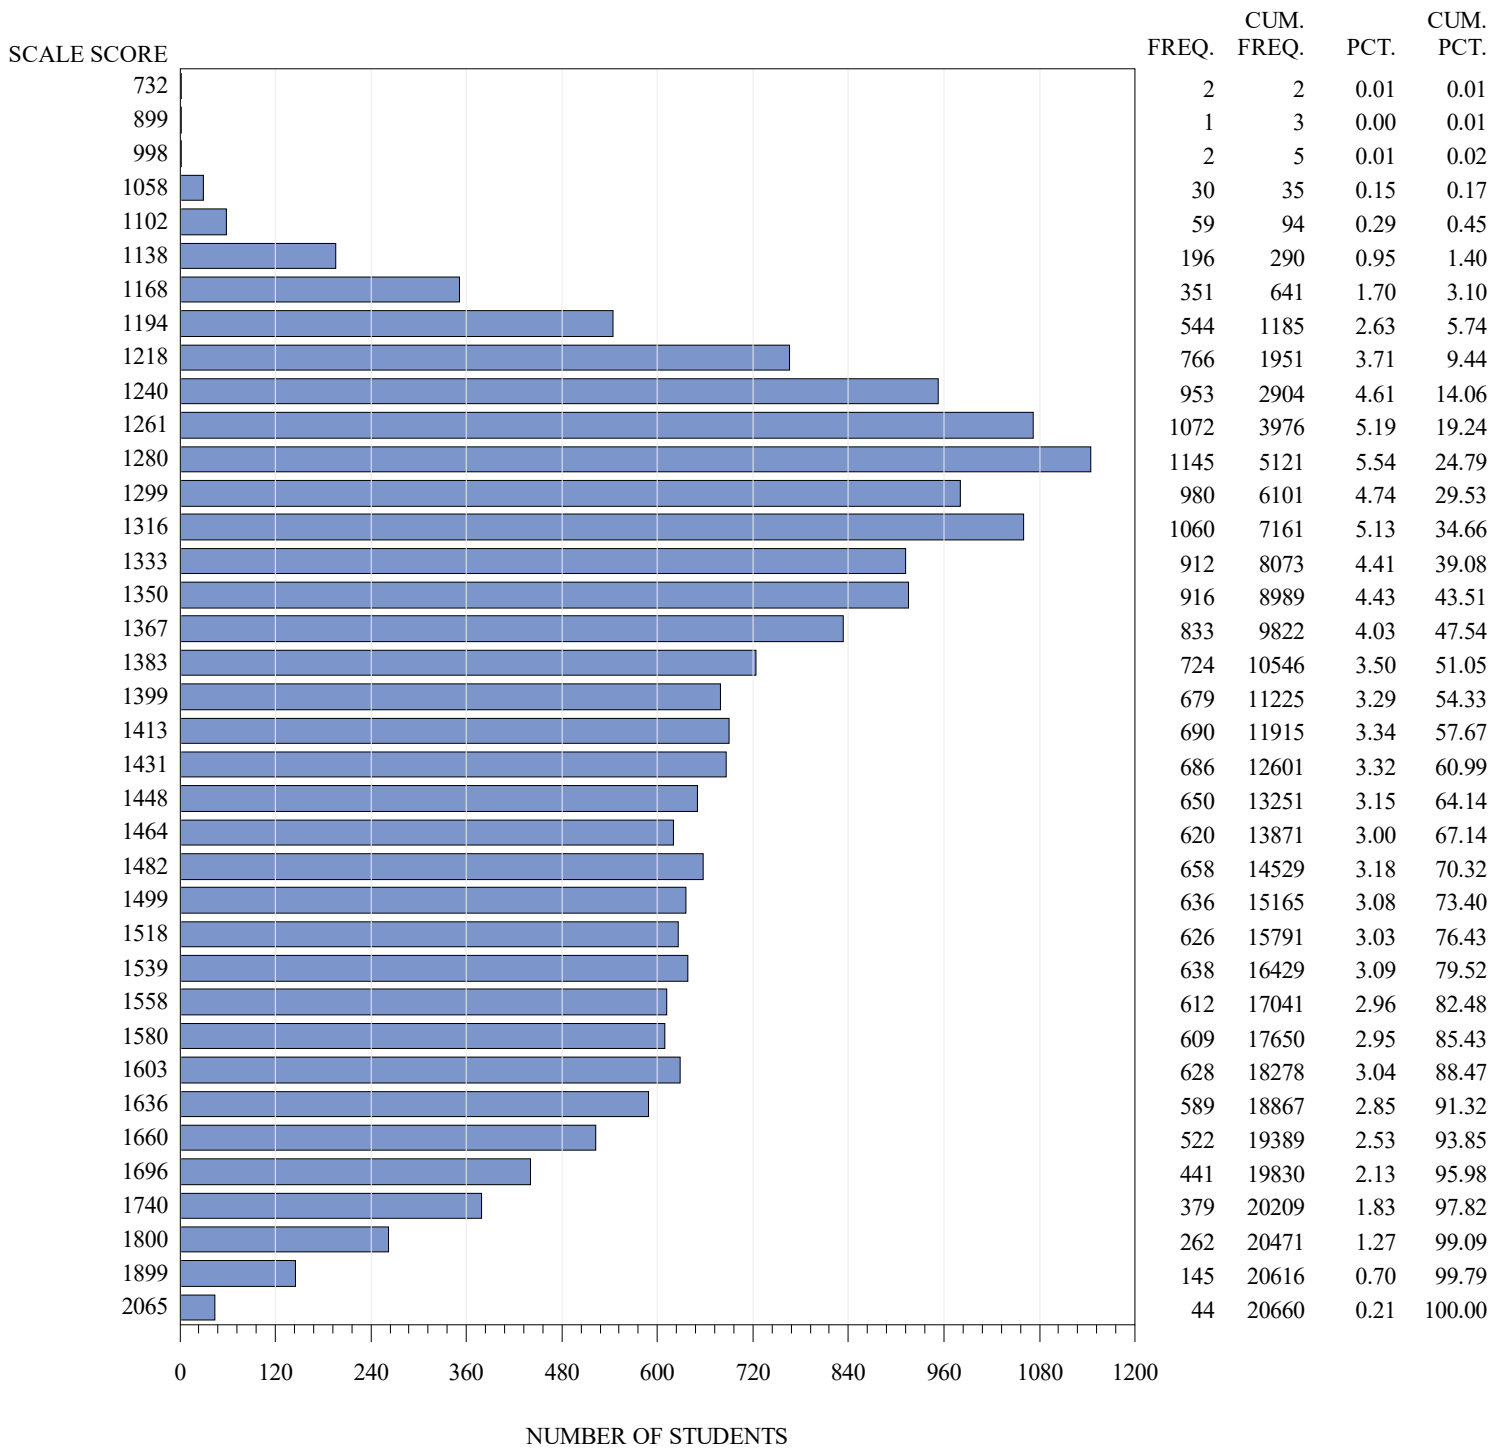

**FREQUENCY DISTRIBUTION – SCALE SCORES
STAAR SPANISH SPRING 2021
GRADE 4 READING
ALL STUDENTS**

Notes:

Students who took the Braille or the ASL or the paper STAAR with Embedded Supports version of the test are not included in the frequency distribution tables.