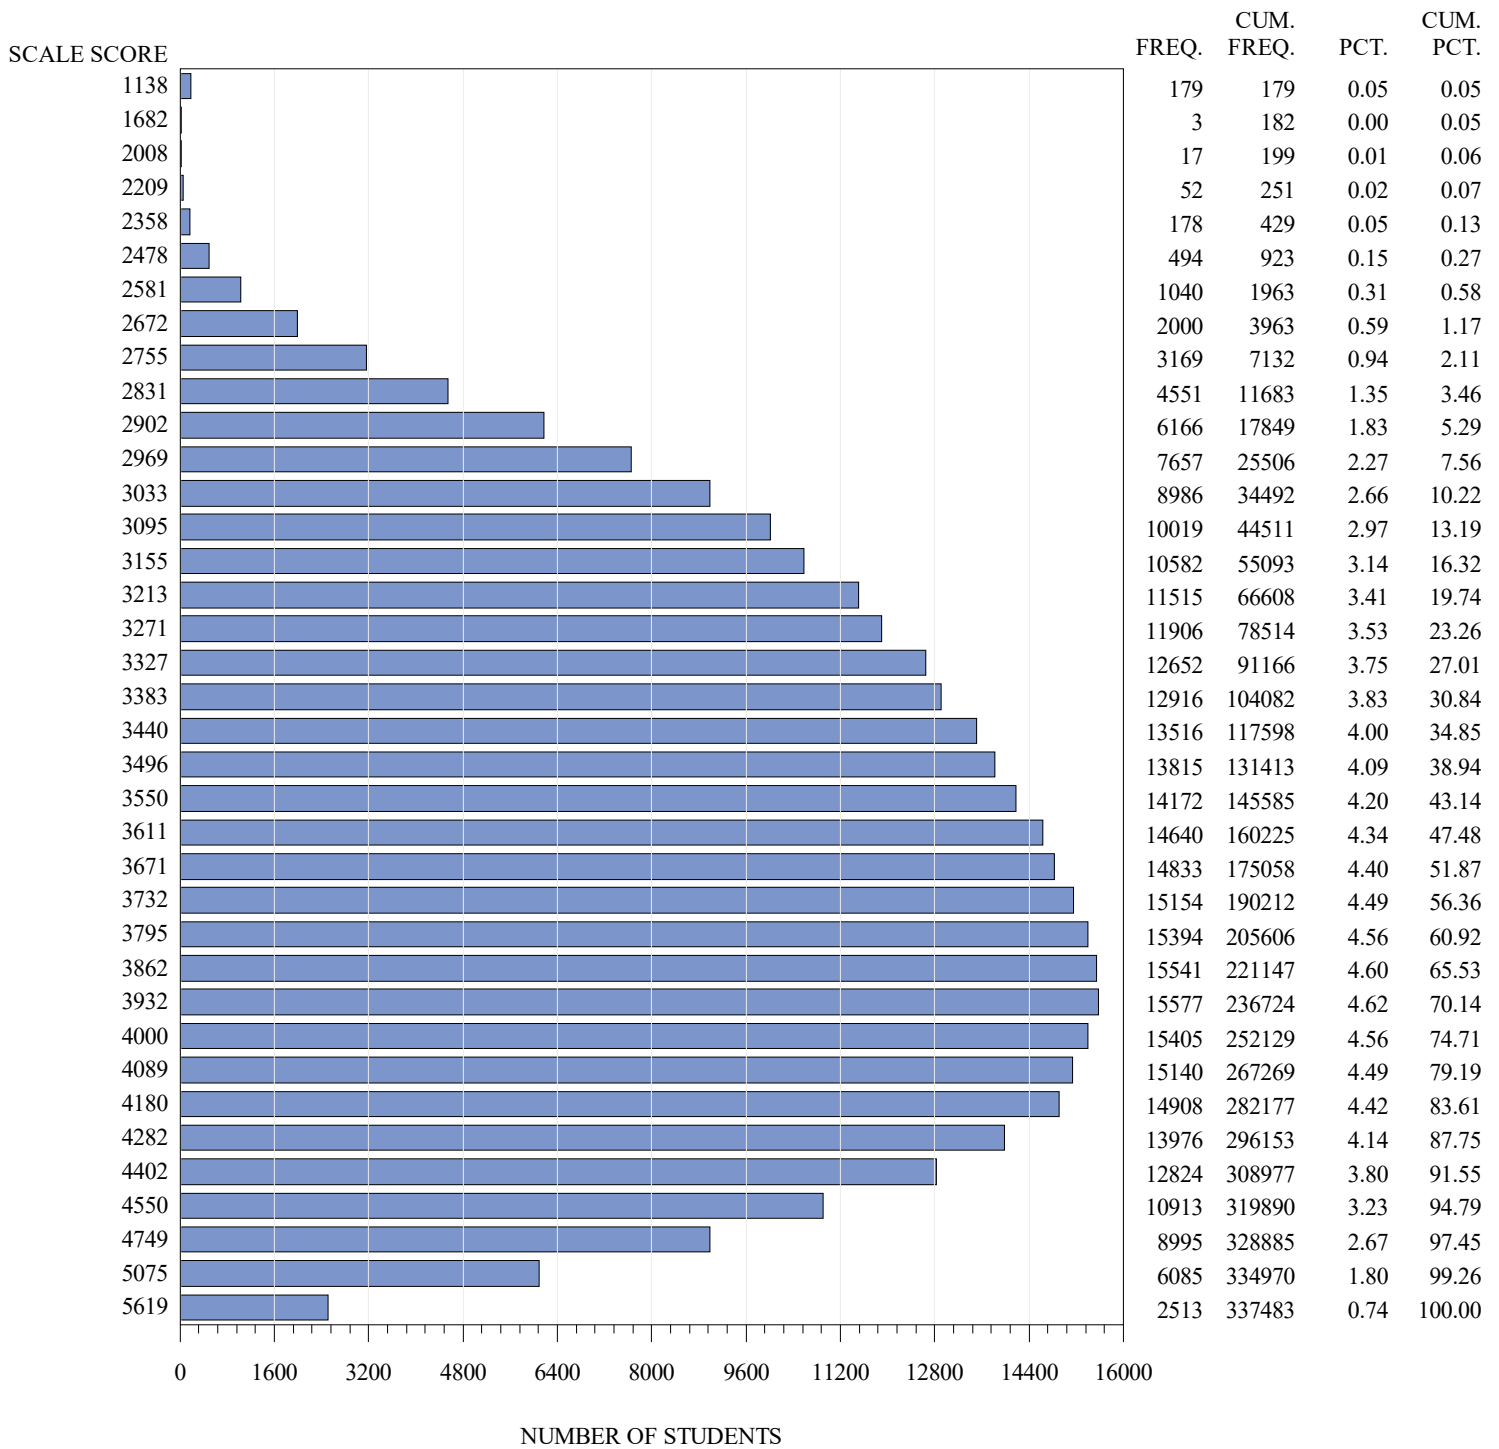

**FREQUENCY DISTRIBUTION – SCALE SCORES
STAAR ENGLISH SPRING 2021
GRADE 5 SCIENCE
ALL STUDENTS**

Notes:

Students who took the Braille or the ASL or the paper STAAR with Embedded Supports version of the test are not included in the frequency distribution tables.