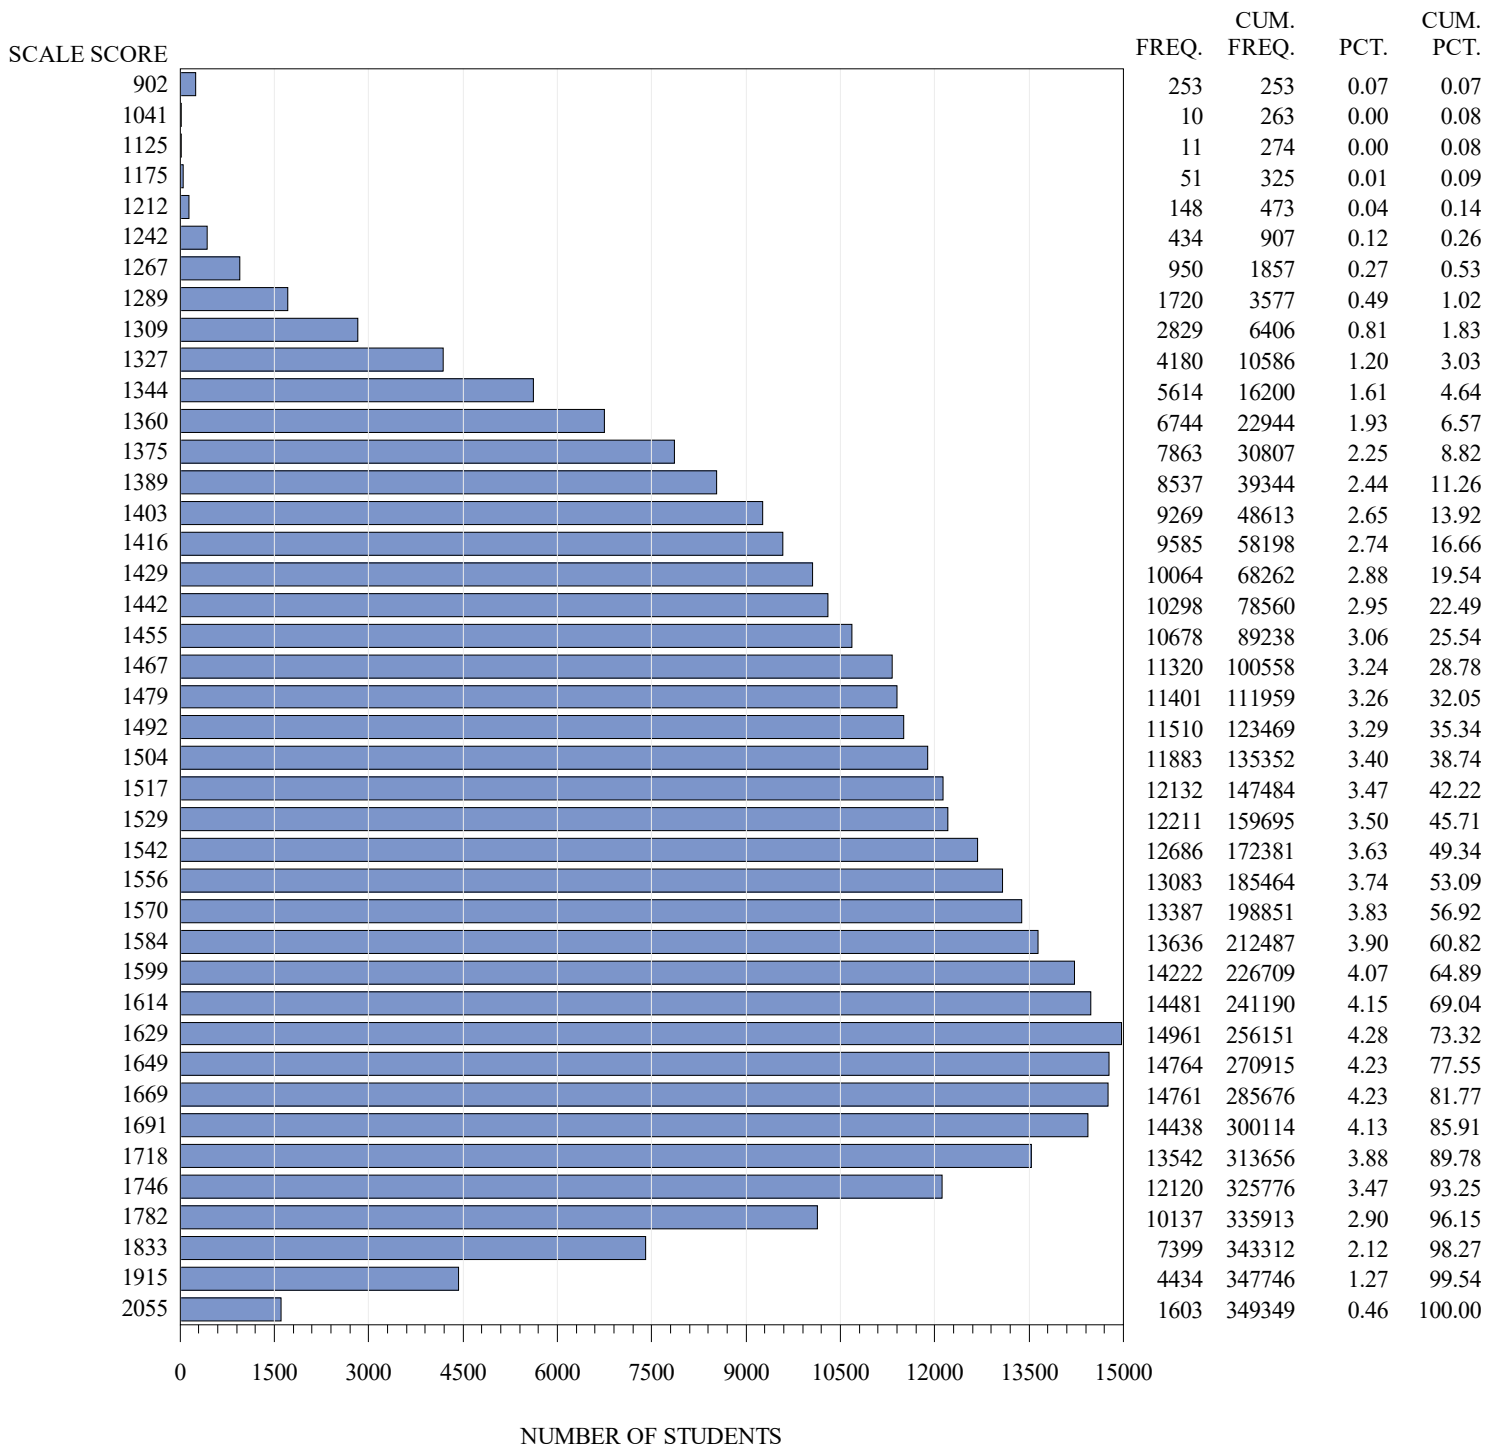

**FREQUENCY DISTRIBUTION – SCALE SCORES
STAAR SPRING 2021
GRADE 6 READING
ALL STUDENTS**

Notes:

Students who took the Braille or the ASL or the paper STAAR with Embedded Supports version of the test are not included in the frequency distribution tables.