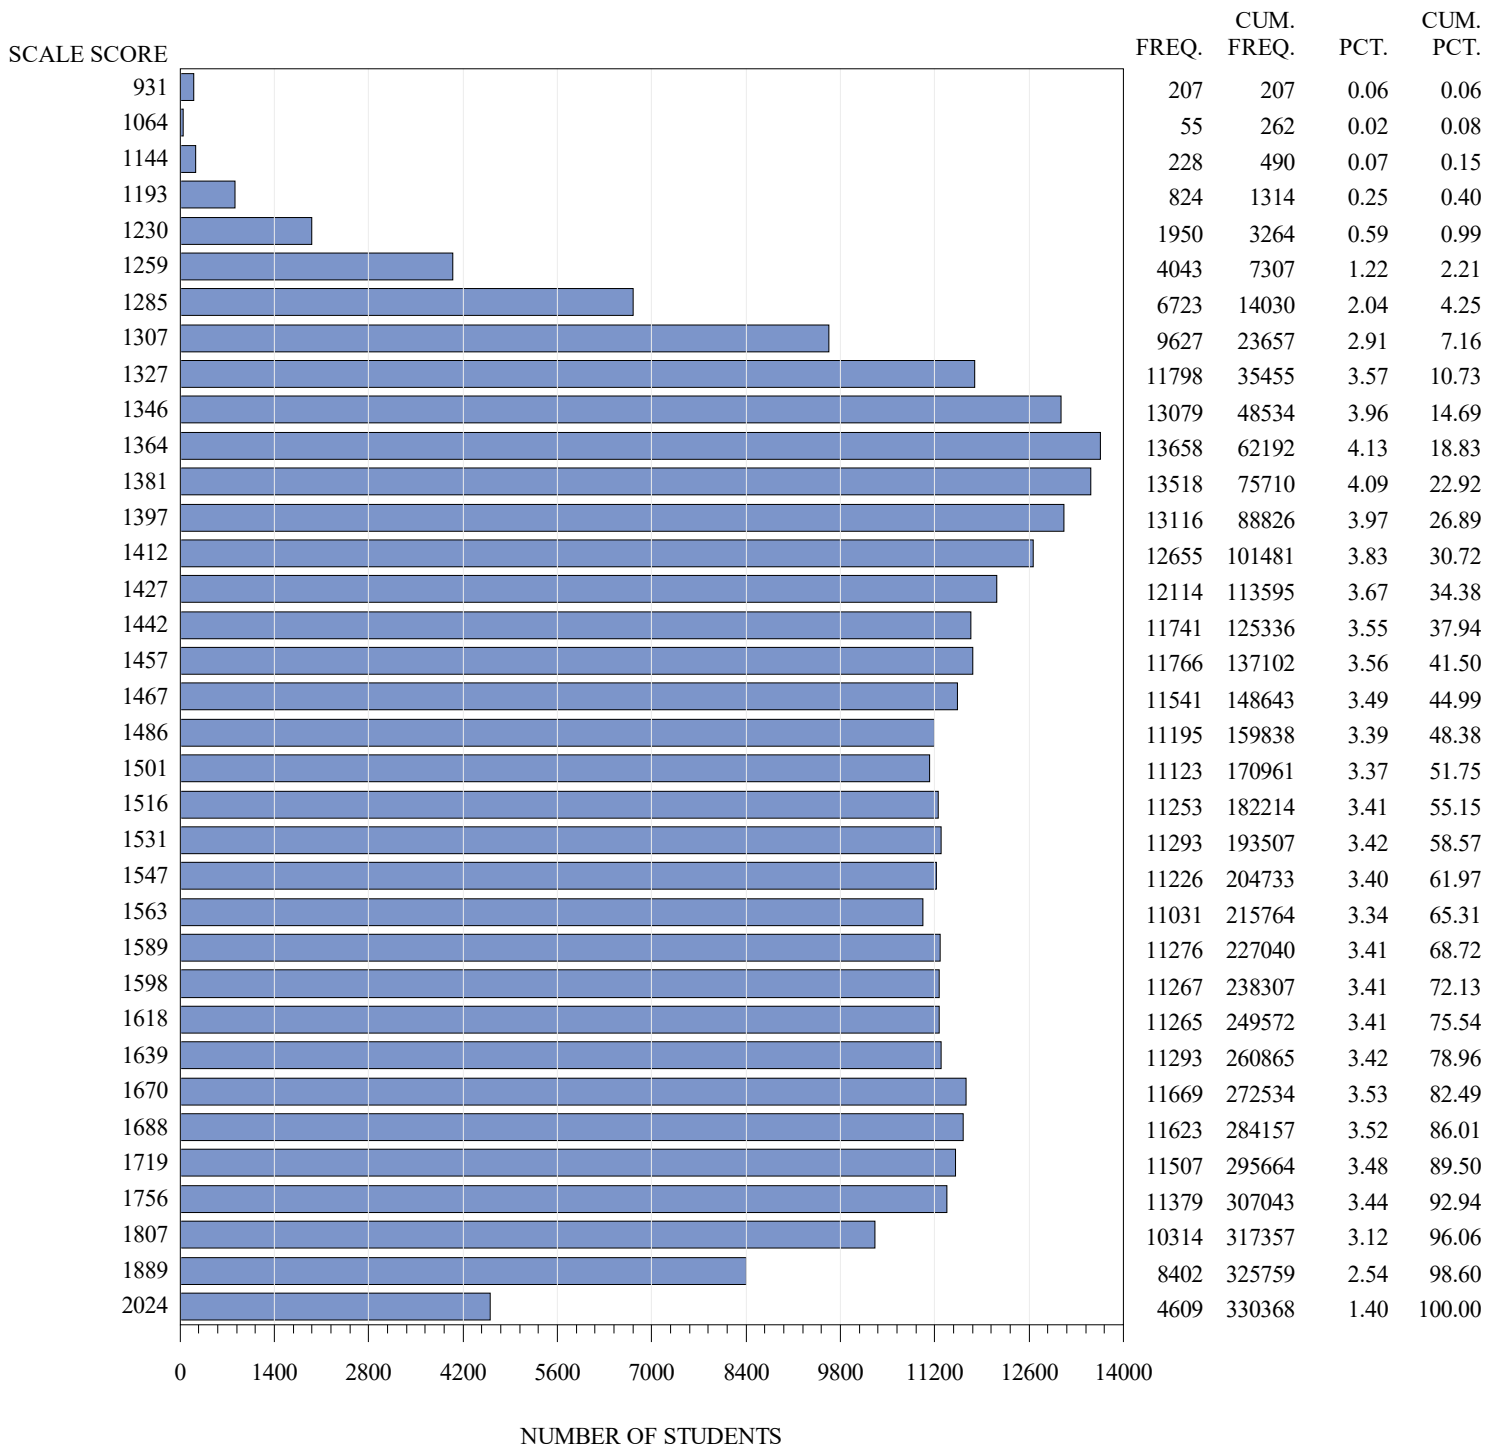

**FREQUENCY DISTRIBUTION – SCALE SCORES
STAAR ENGLISH SPRING 2021
GRADE 4 MATHEMATICS
ALL STUDENTS**

Notes:

Students who took the Braille or the ASL or the paper STAAR with Embedded Supports version of the test are not included in the frequency distribution tables.