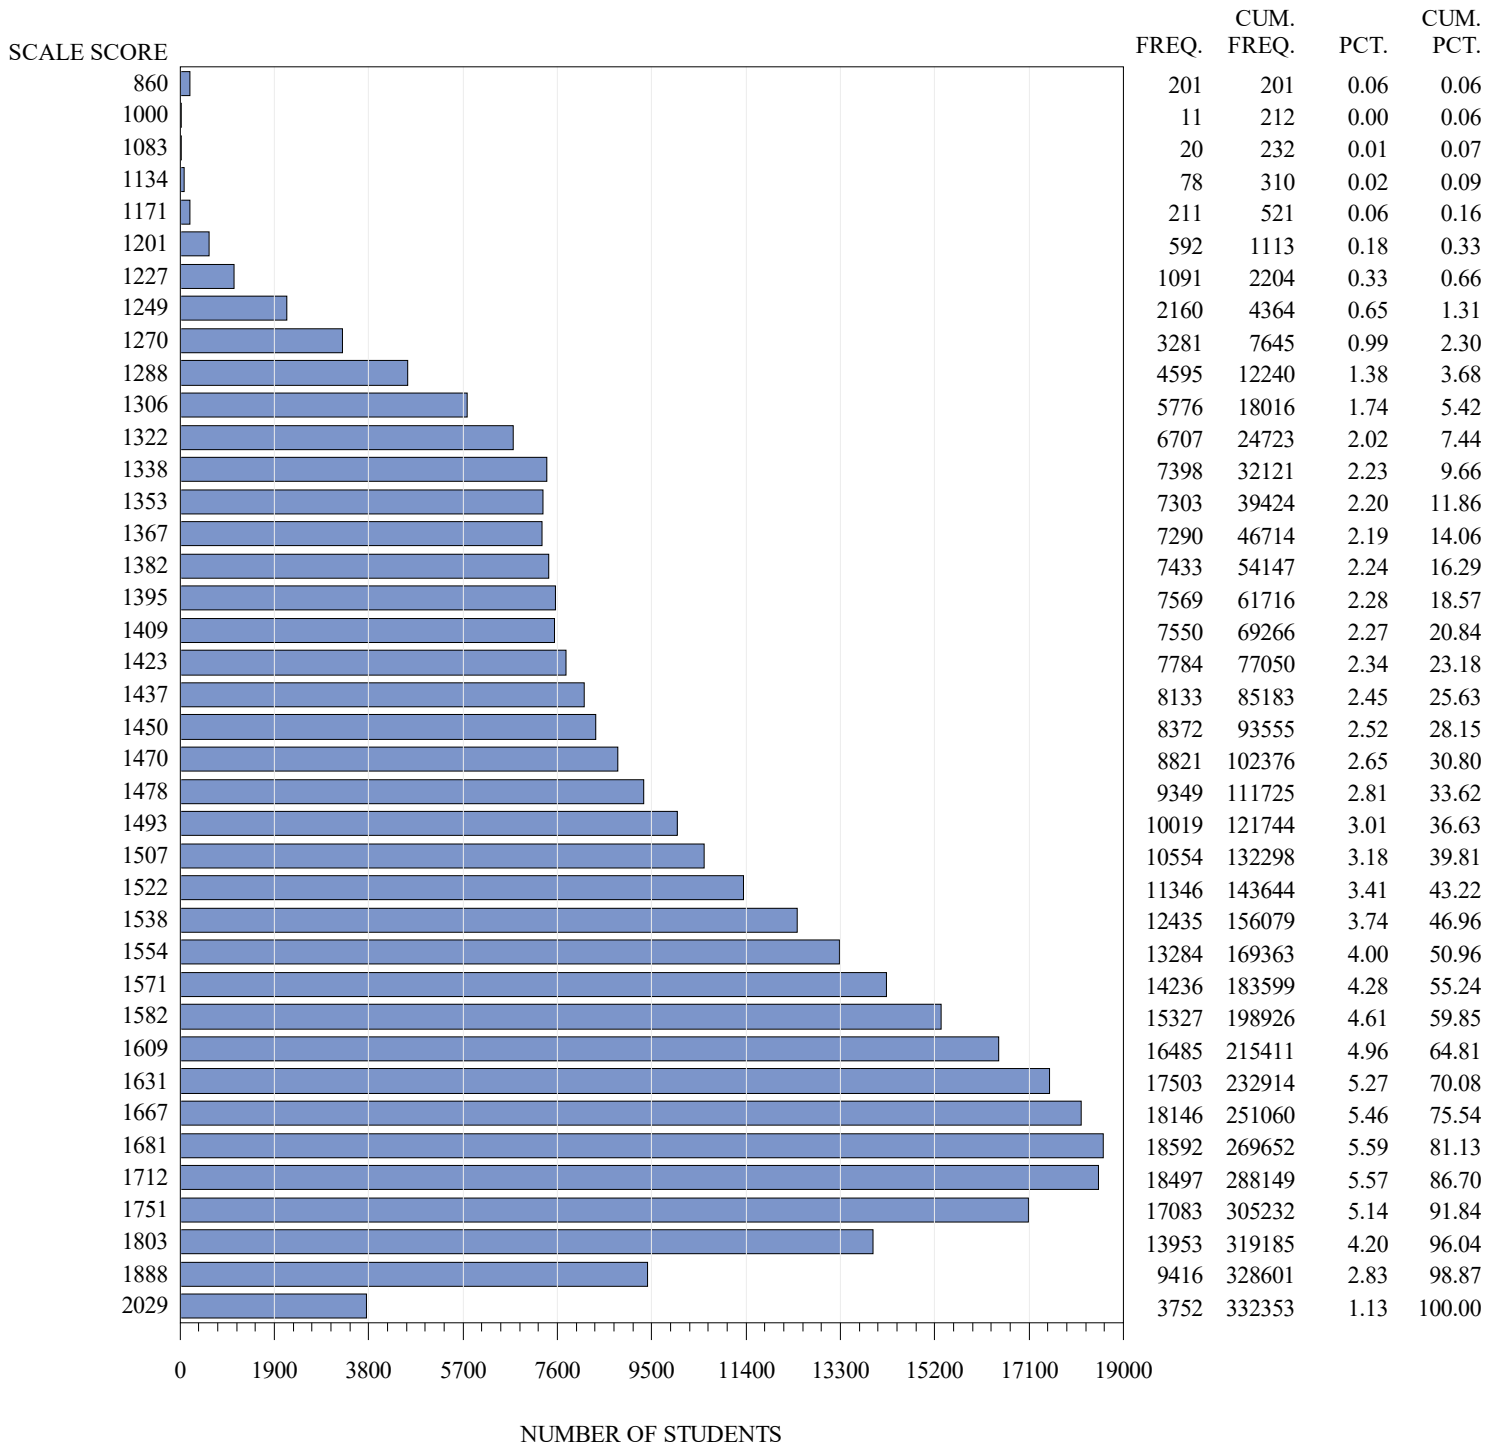

**FREQUENCY DISTRIBUTION – SCALE SCORES
STAAR ENGLISH SPRING 2021
GRADE 5 READING
ALL STUDENTS**

Notes:

Students who took the Braille or the ASL or the paper STAAR with Embedded Supports version of the test are not included in the frequency distribution tables.