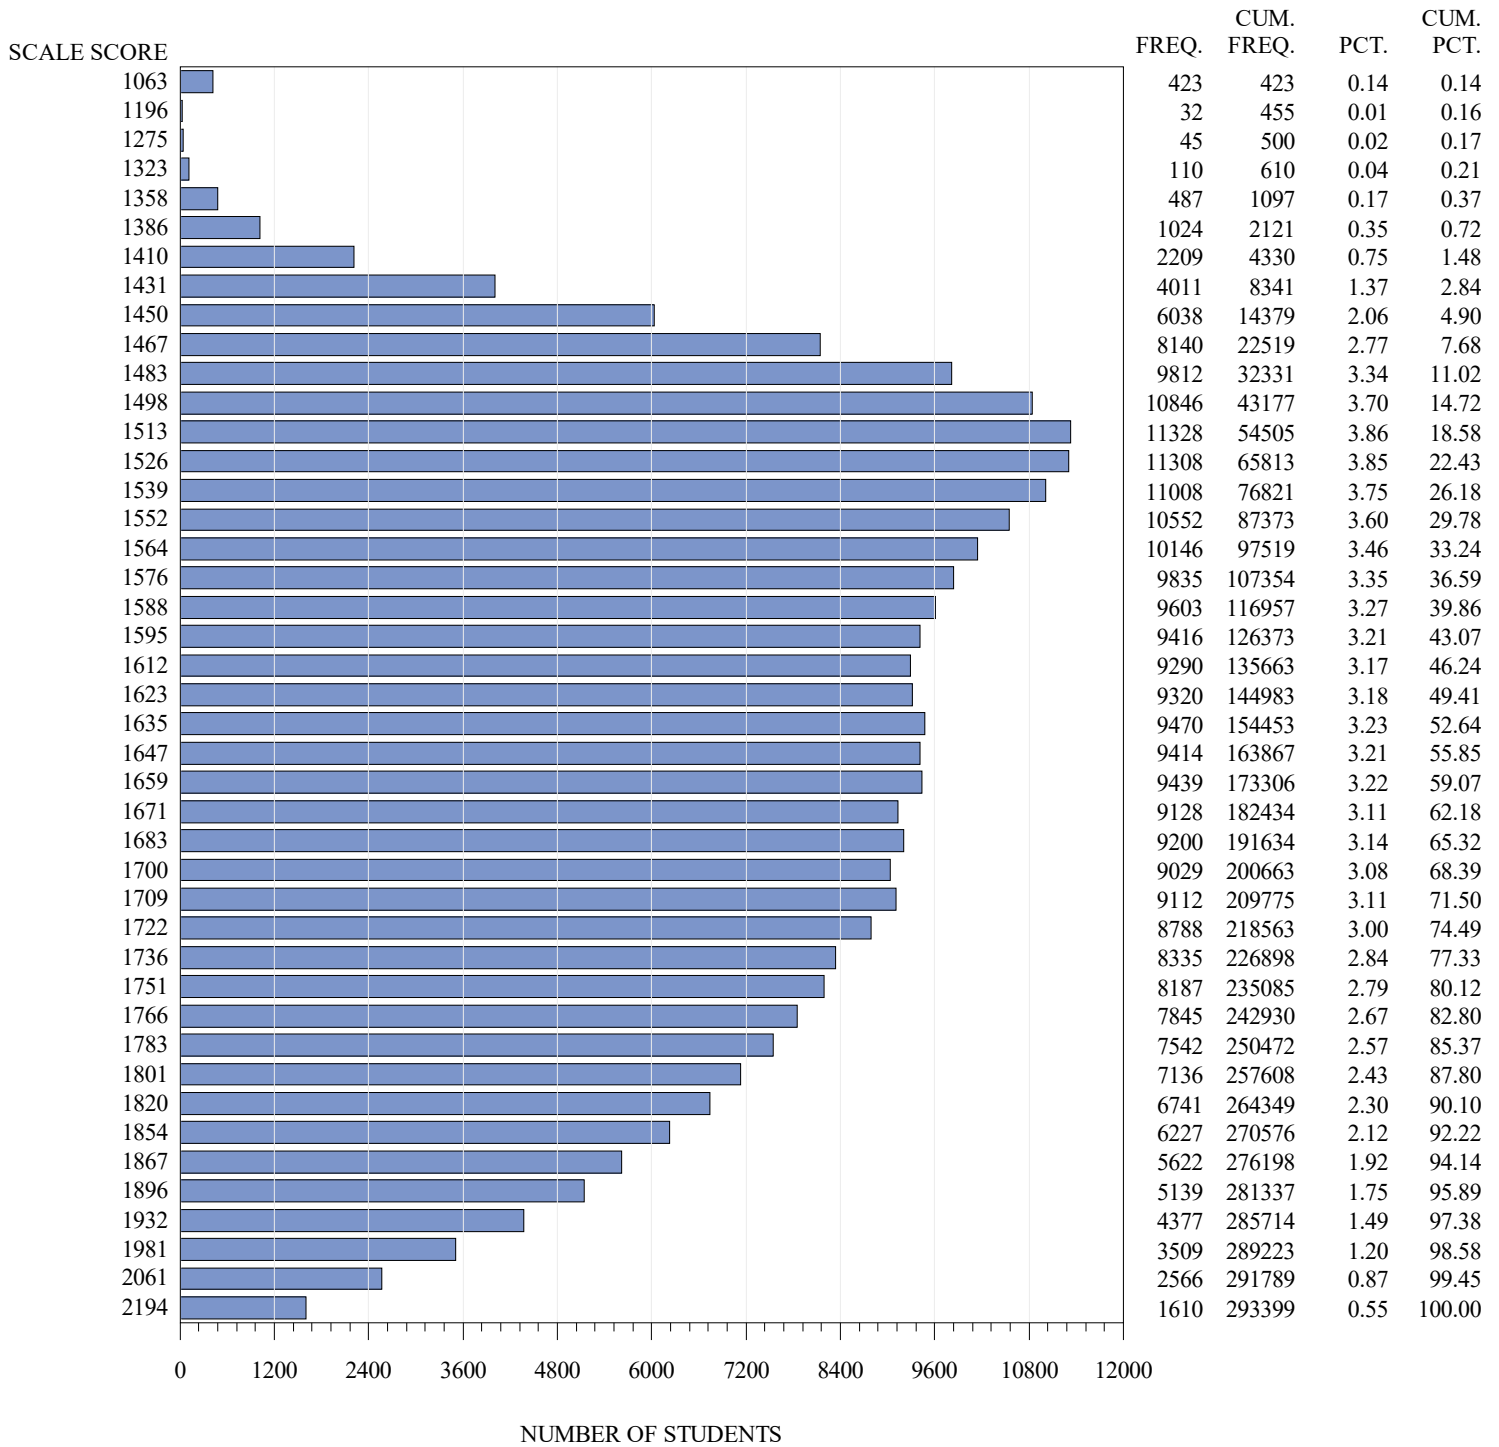

**FREQUENCY DISTRIBUTION – SCALE SCORES
STAAR SPRING 2021
GRADE 8 MATHEMATICS
ALL STUDENTS**

Notes:

Students who took the Braille or the ASL or the paper STAAR with Embedded Supports version of the test are not included in the frequency distribution tables.