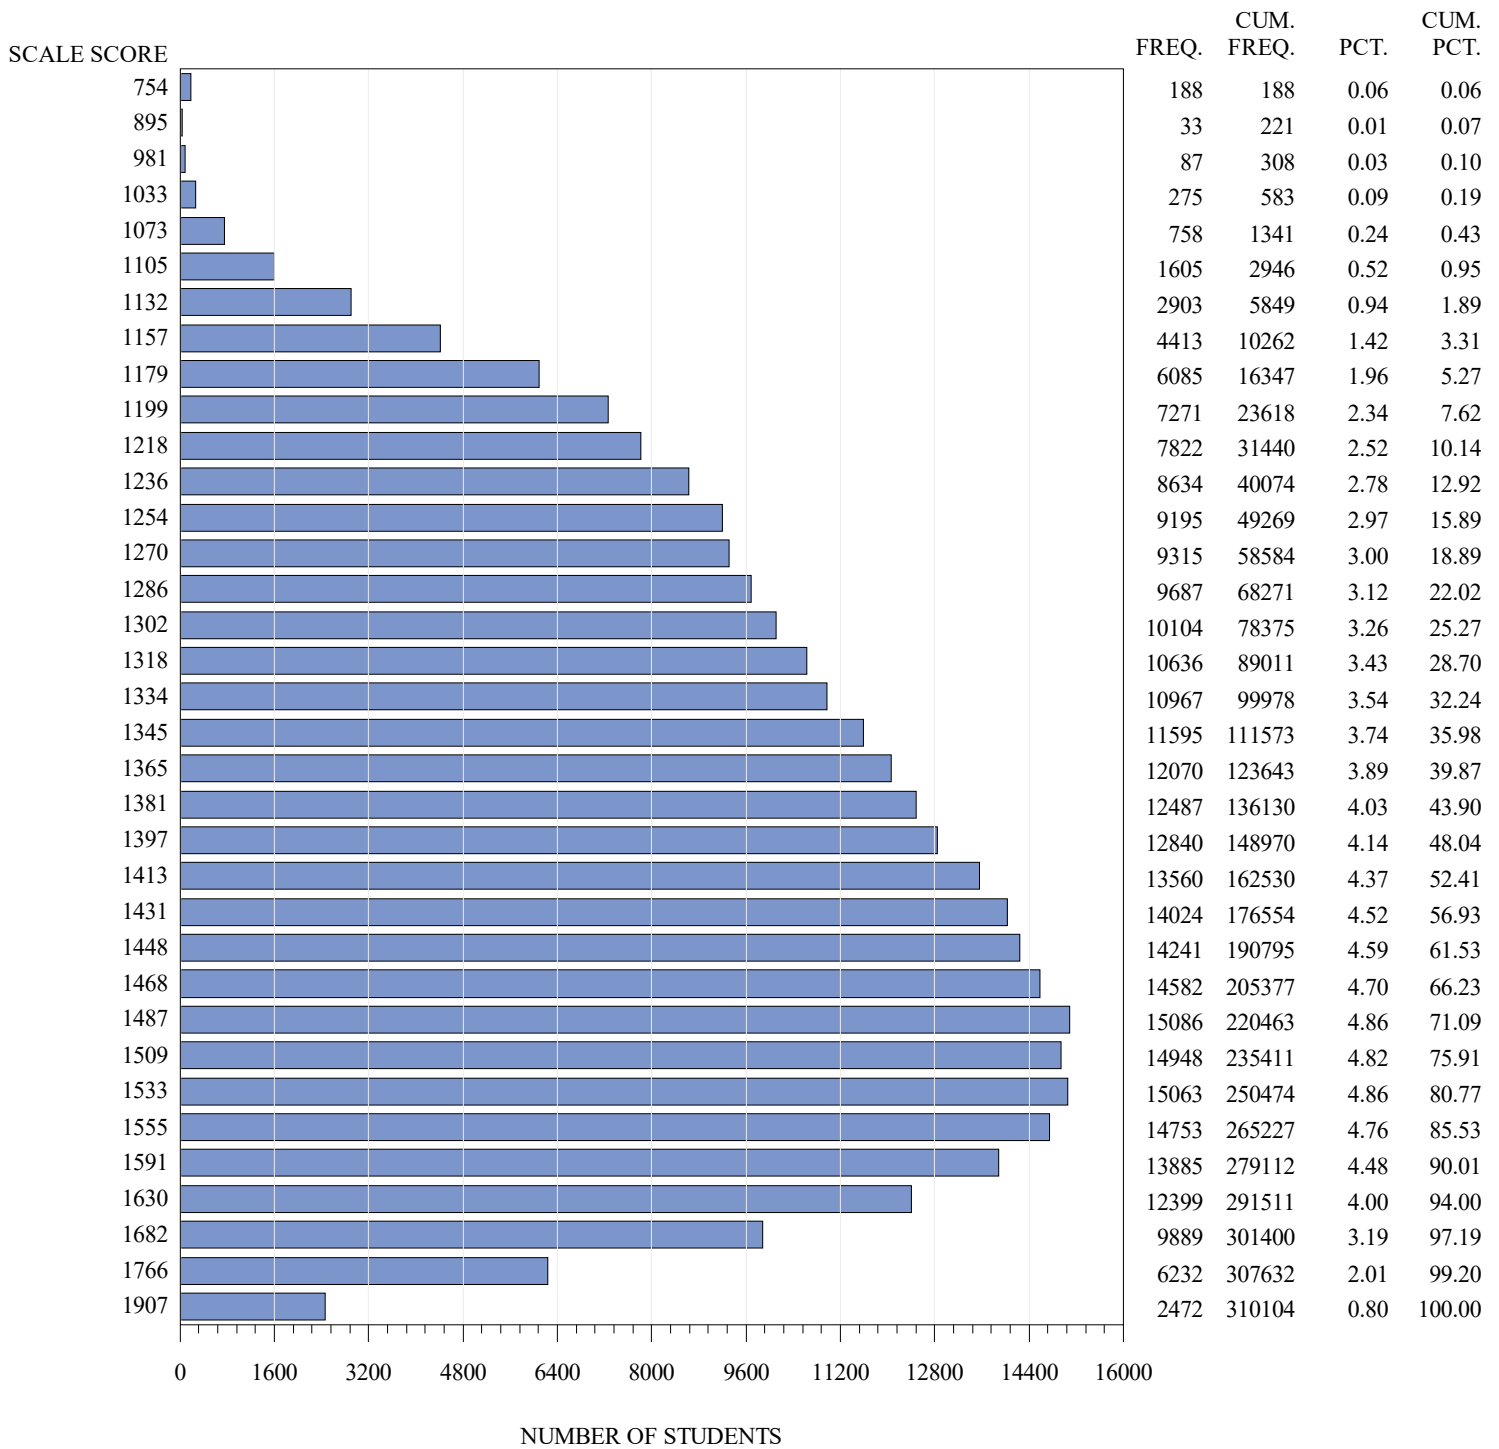

**FREQUENCY DISTRIBUTION – SCALE SCORES
STAAR ENGLISH SPRING 2021
GRADE 3 READING
ALL STUDENTS**

Notes:

Students who took the Braille or the ASL or the paper STAAR with Embedded Supports version of the test are not included in the frequency distribution tables.