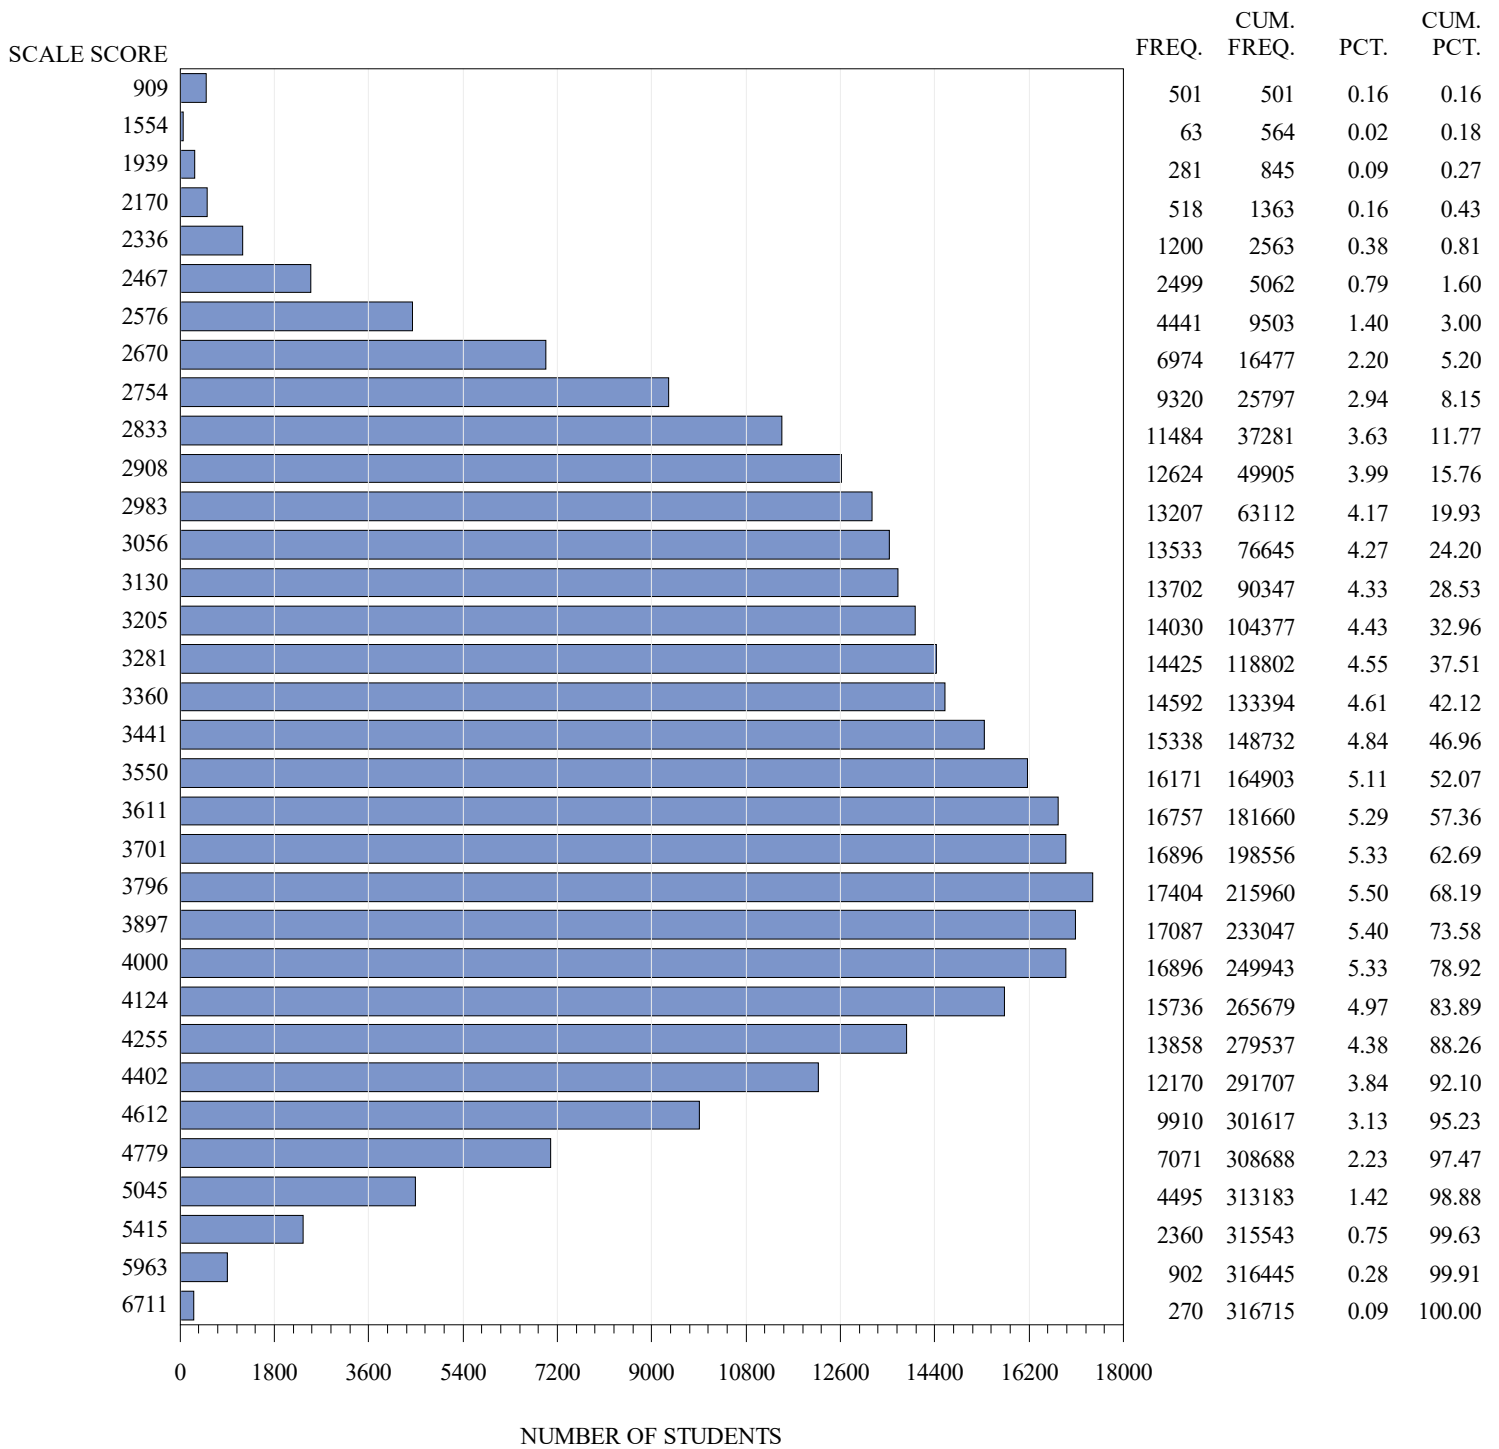

**FREQUENCY DISTRIBUTION – SCALE SCORES
STAAR ENGLISH SPRING 2021
GRADE 4 WRITING
ALL STUDENTS**

Notes:

Students who took the Braille or the ASL or the paper STAAR with Embedded Supports version of the test are not included in the frequency distribution tables.