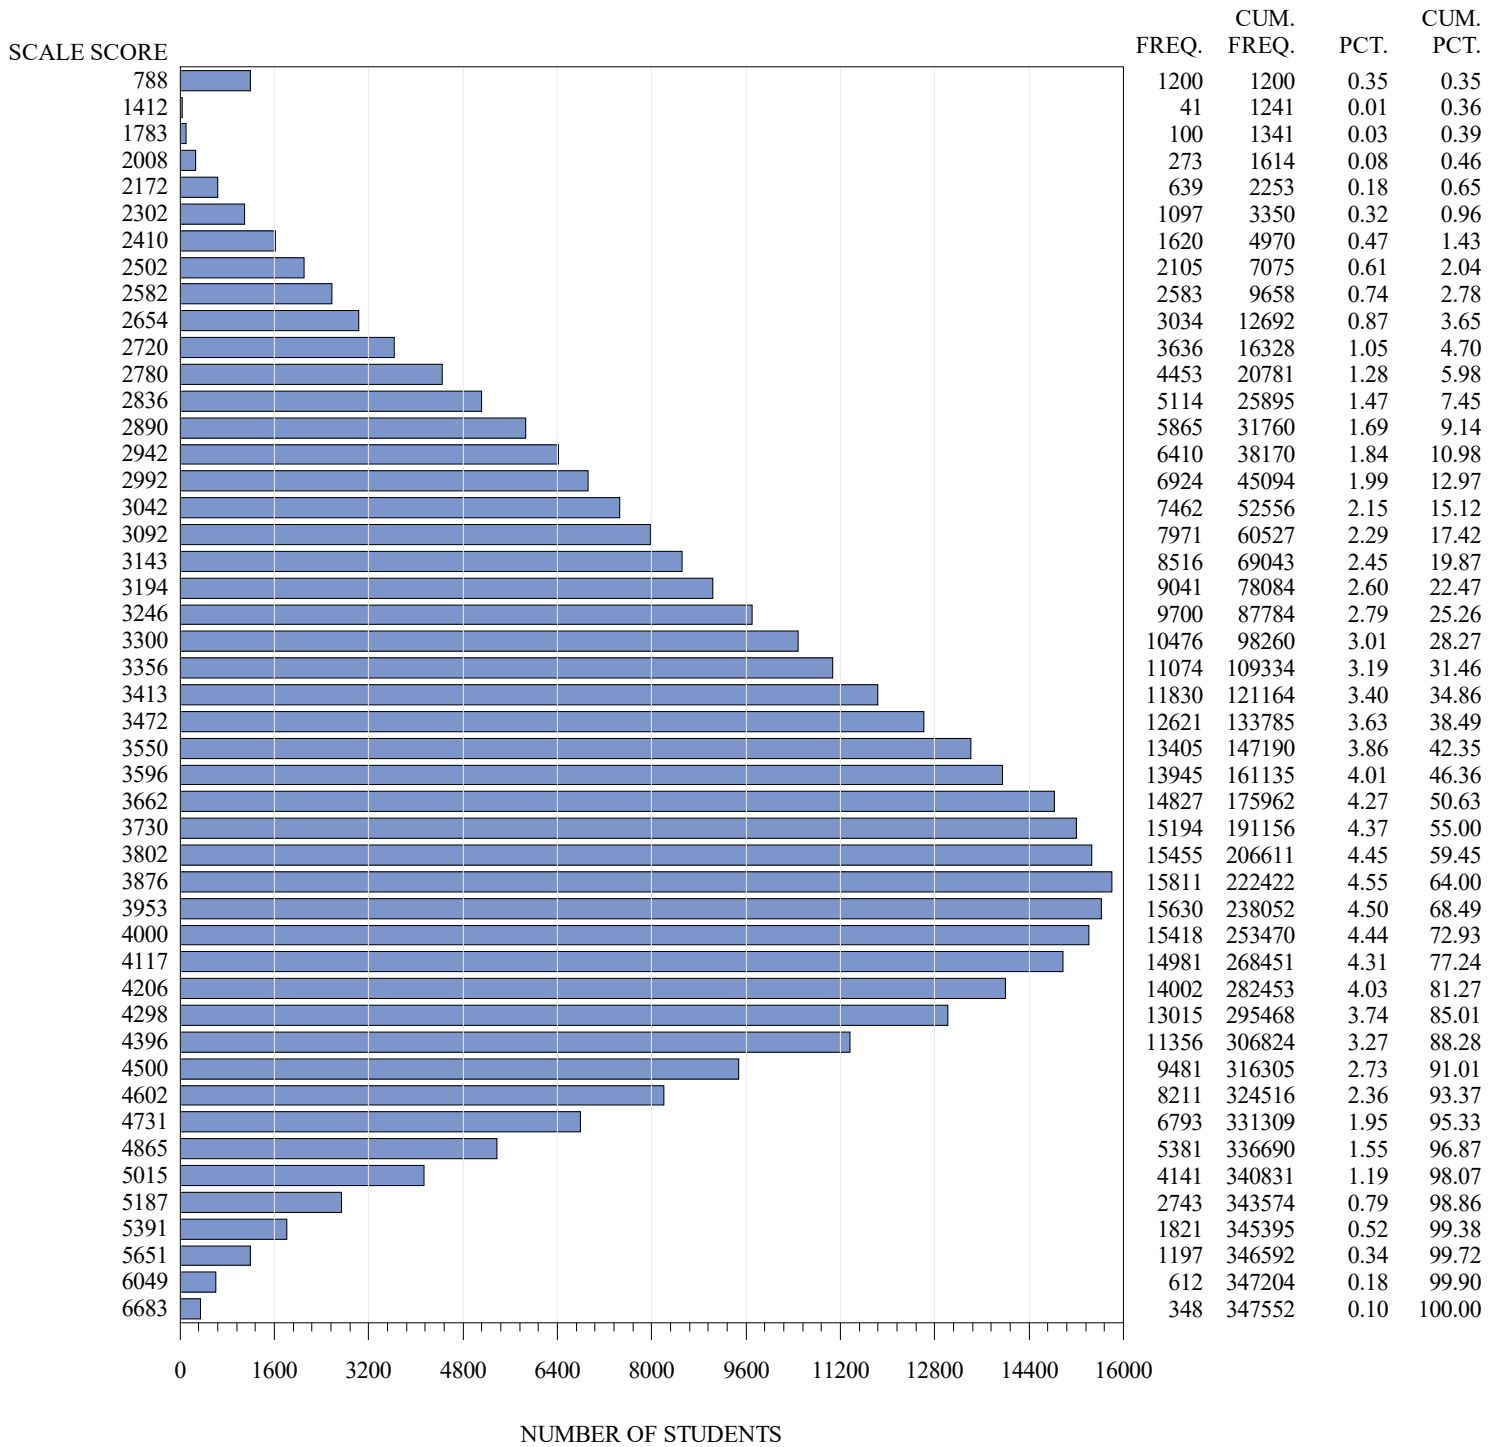

**FREQUENCY DISTRIBUTION – SCALE SCORES
STAAR SPRING 2021
GRADE 7 WRITING
ALL STUDENTS**

Notes:

Students who took the Braille or the ASL or the paper STAAR with Embedded Supports version of the test are not included in the frequency distribution tables.