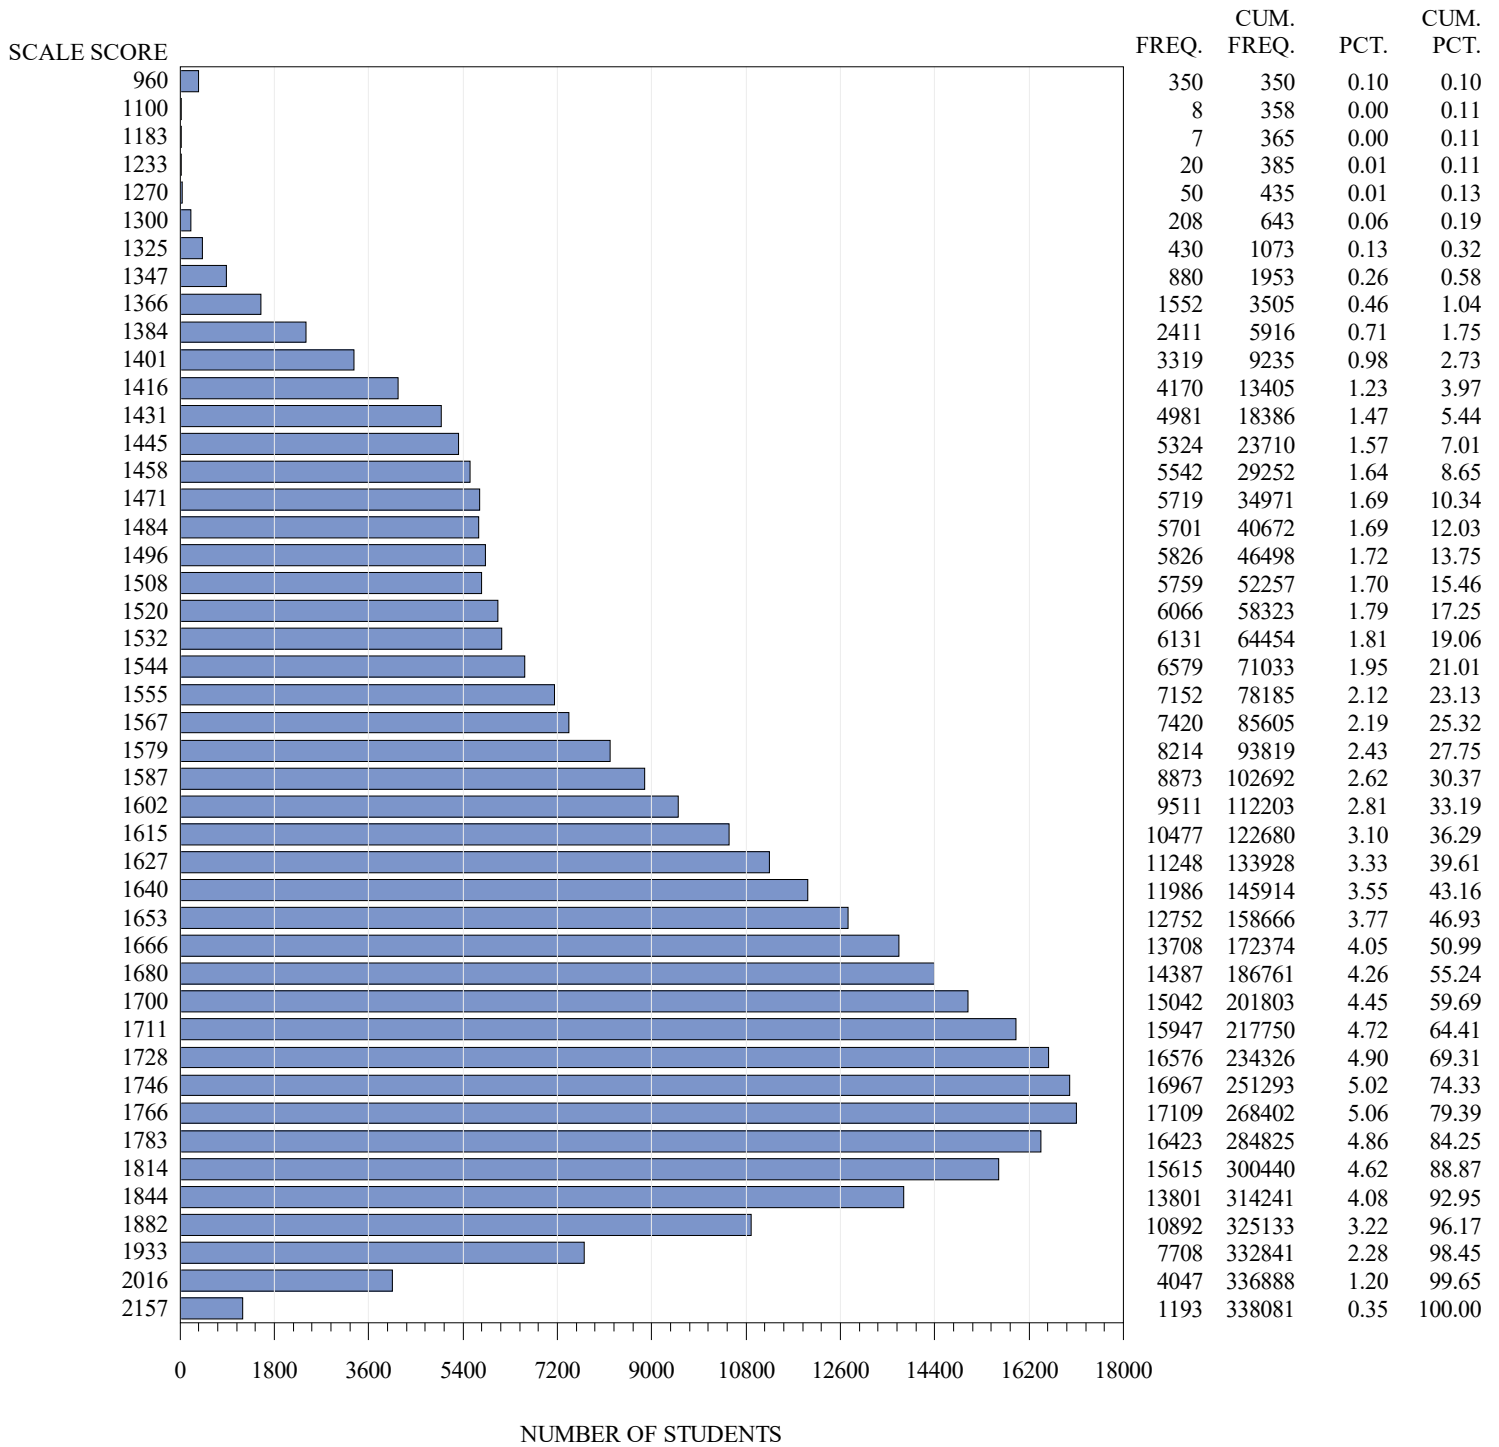

**FREQUENCY DISTRIBUTION – SCALE SCORES
STAAR SPRING 2021
GRADE 8 READING
ALL STUDENTS**

Notes:

Students who took the Braille or the ASL or the paper STAAR with Embedded Supports version of the test are not included in the frequency distribution tables.