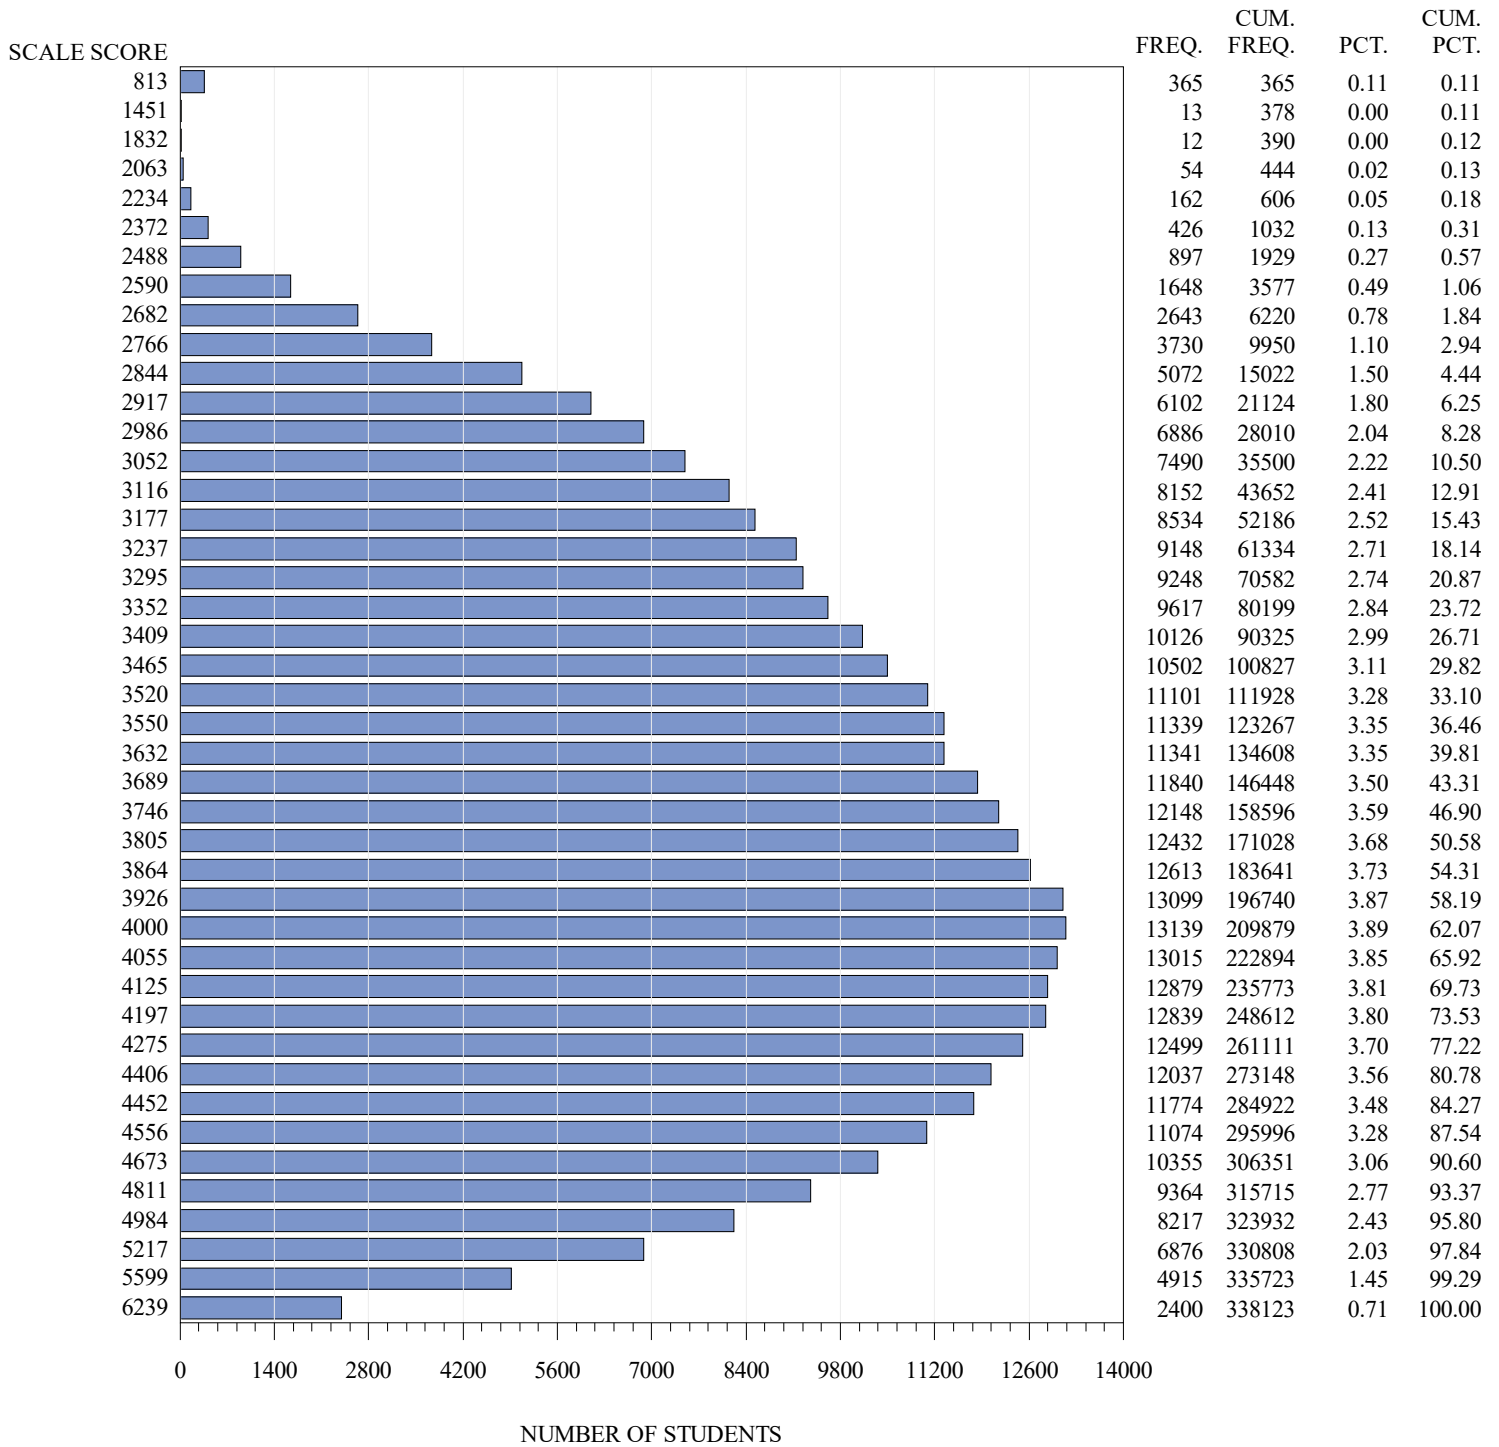

**FREQUENCY DISTRIBUTION – SCALE SCORES
STAAR SPRING 2021
GRADE 8 SCIENCE
ALL STUDENTS**

Notes:

Students who took the Braille or the ASL or the paper STAAR with Embedded Supports version of the test are not included in the frequency distribution tables.