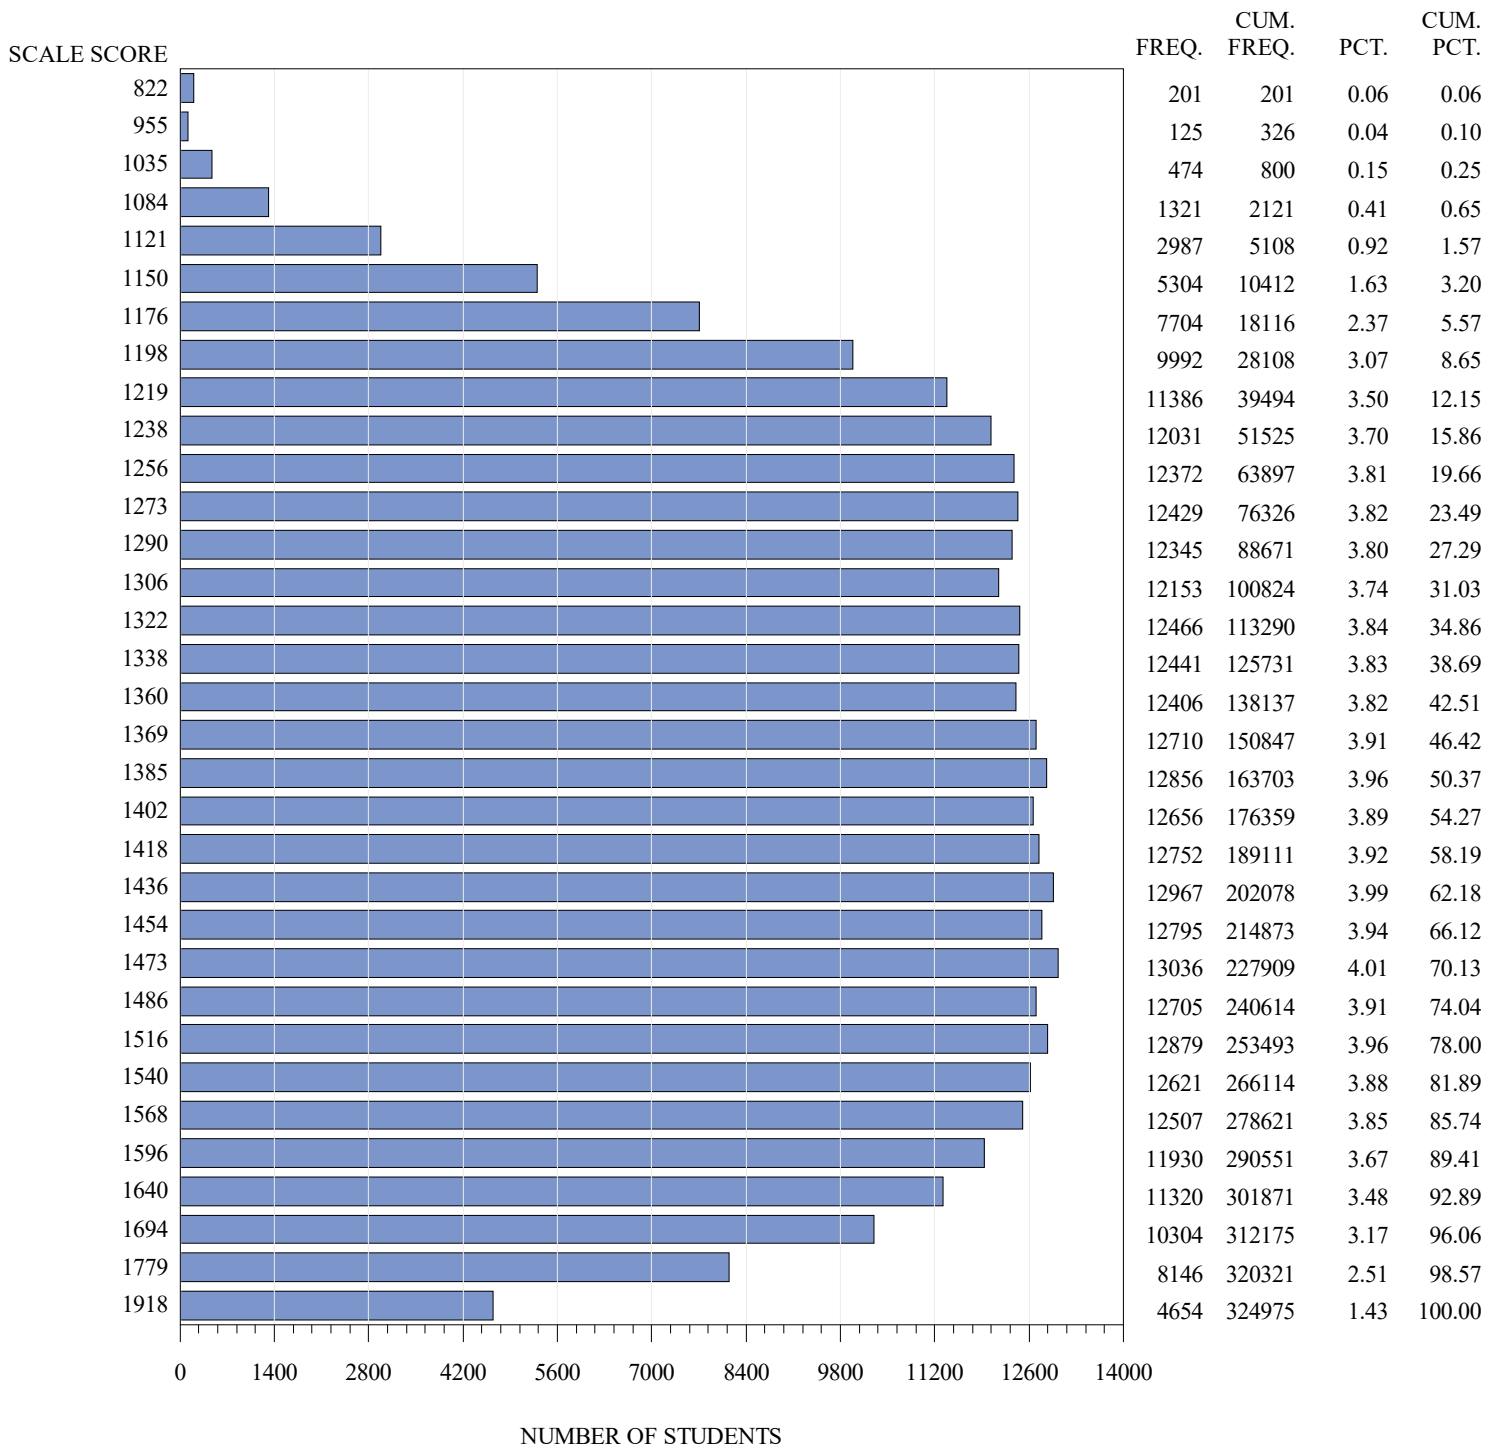

**FREQUENCY DISTRIBUTION – SCALE SCORES
STAAR ENGLISH SPRING 2021
GRADE 3 MATHEMATICS
ALL STUDENTS**

Notes:

Students who took the Braille or the ASL or the paper STAAR with Embedded Supports version of the test are not included in the frequency distribution tables.