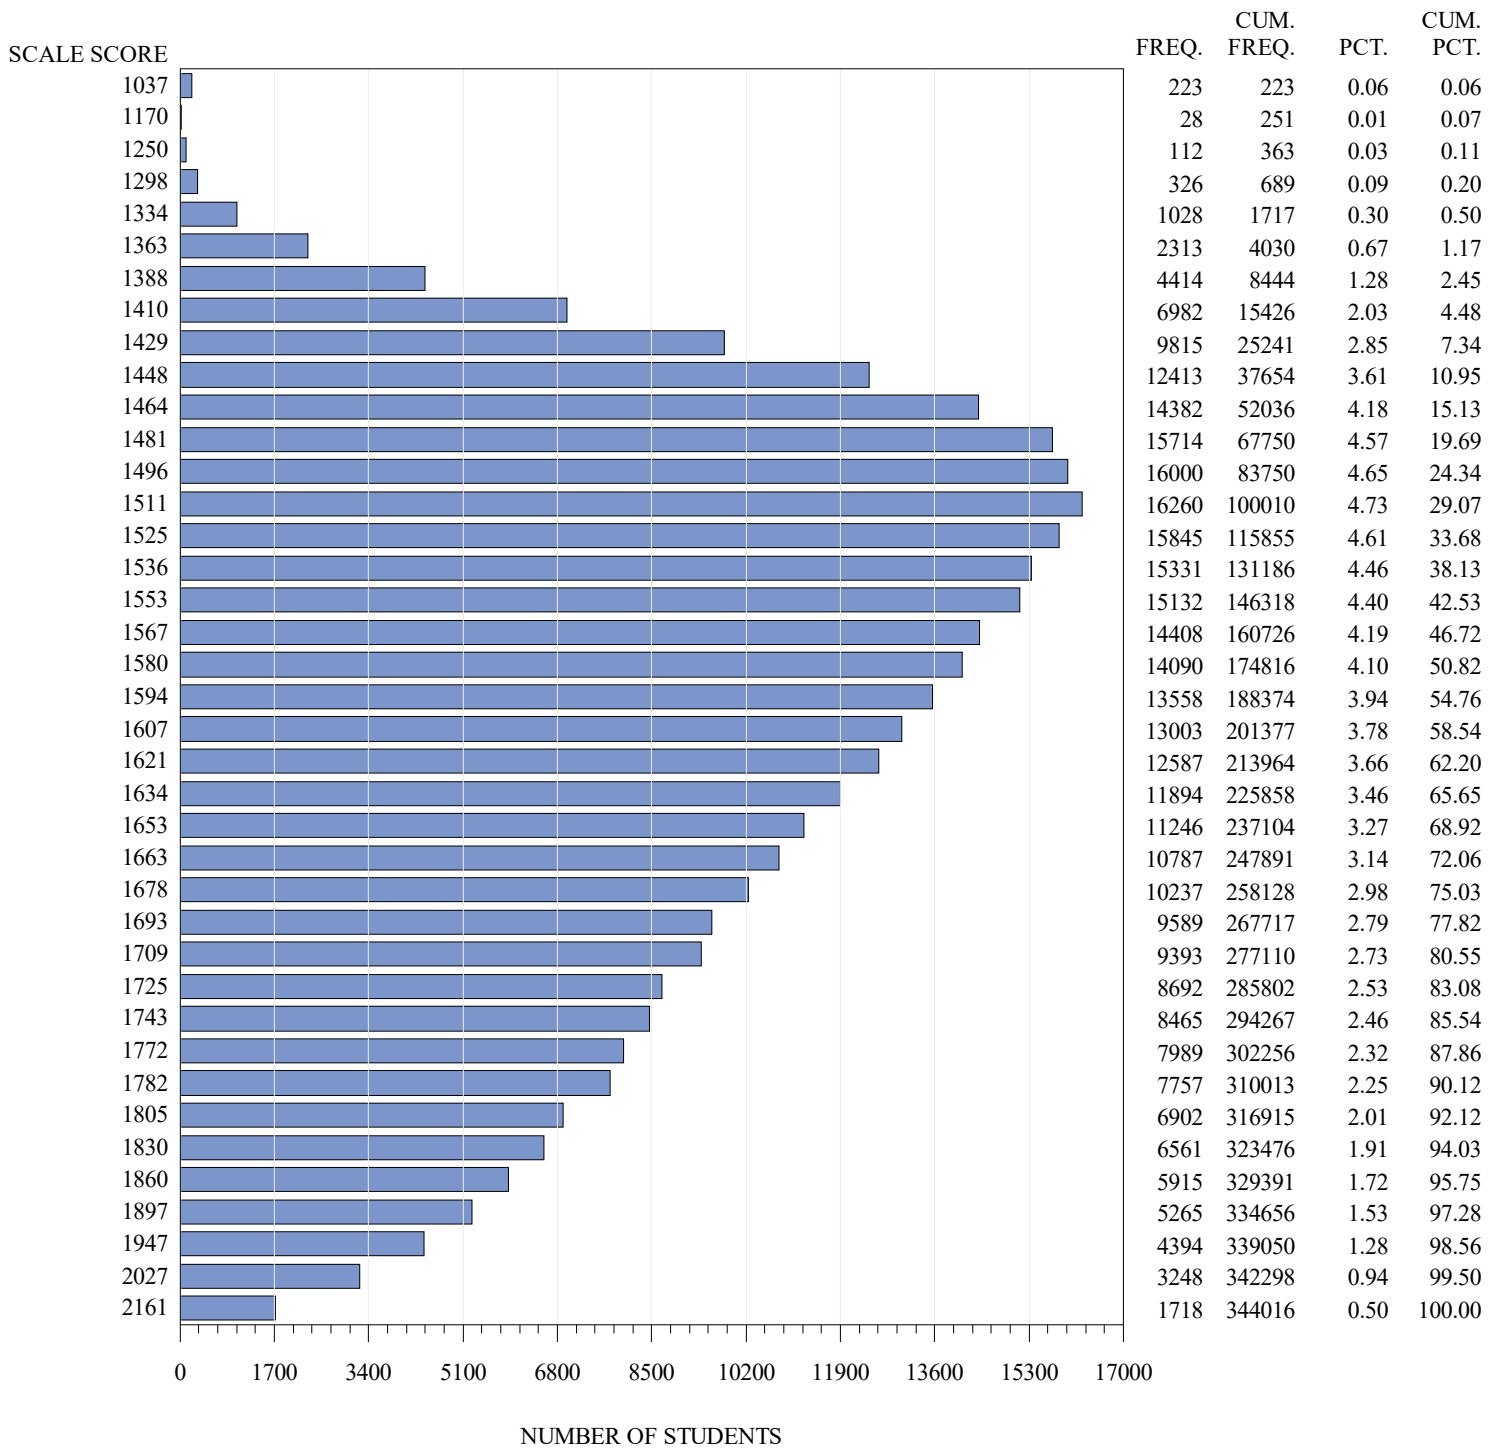

**FREQUENCY DISTRIBUTION – SCALE SCORES
STAAR SPRING 2021
GRADE 6 MATHEMATICS
ALL STUDENTS**

Notes:

Students who took the Braille or the ASL or the paper STAAR with Embedded Supports version of the test are not included in the frequency distribution tables.