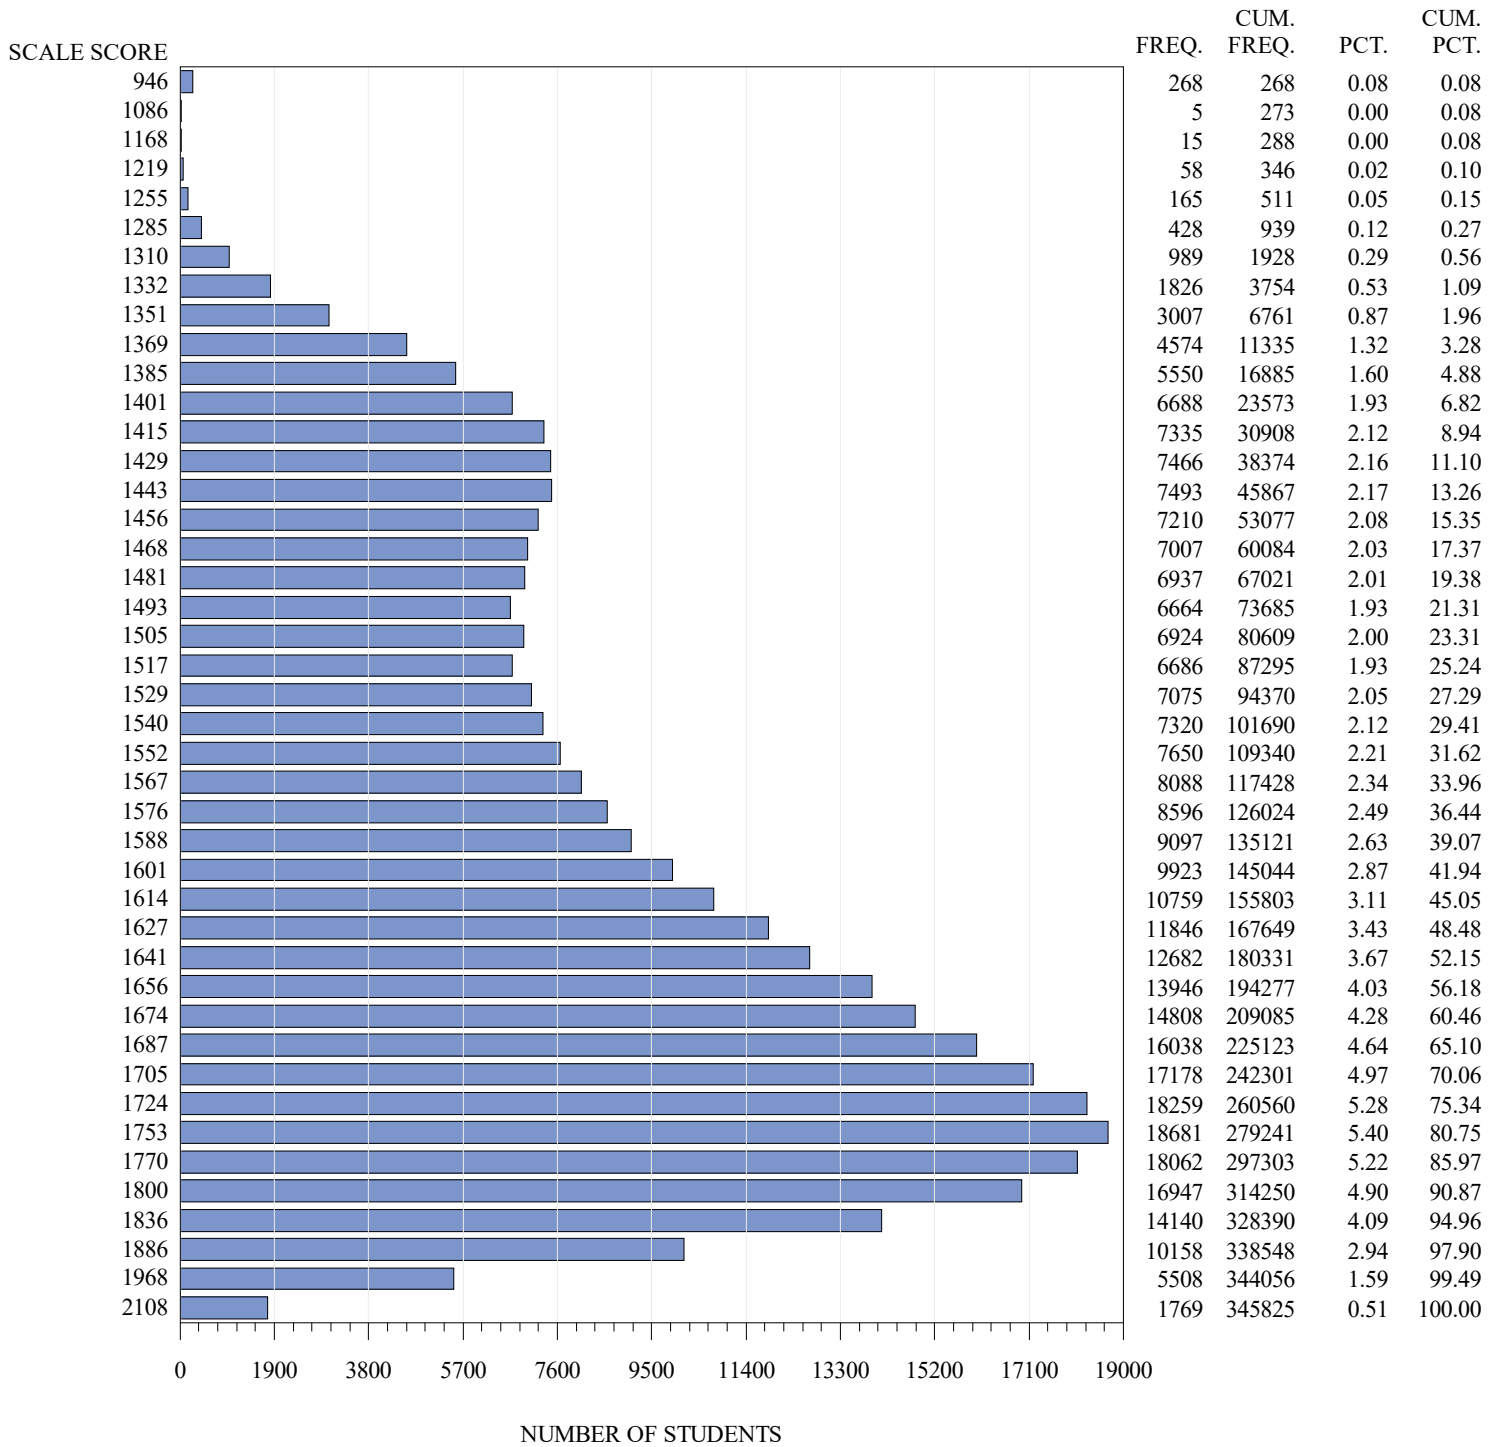

**FREQUENCY DISTRIBUTION – SCALE SCORES
STAAR SPRING 2021
GRADE 7 READING
ALL STUDENTS**

Notes:

Students who took the Braille or the ASL or the paper STAAR with Embedded Supports version of the test are not included in the frequency distribution tables.