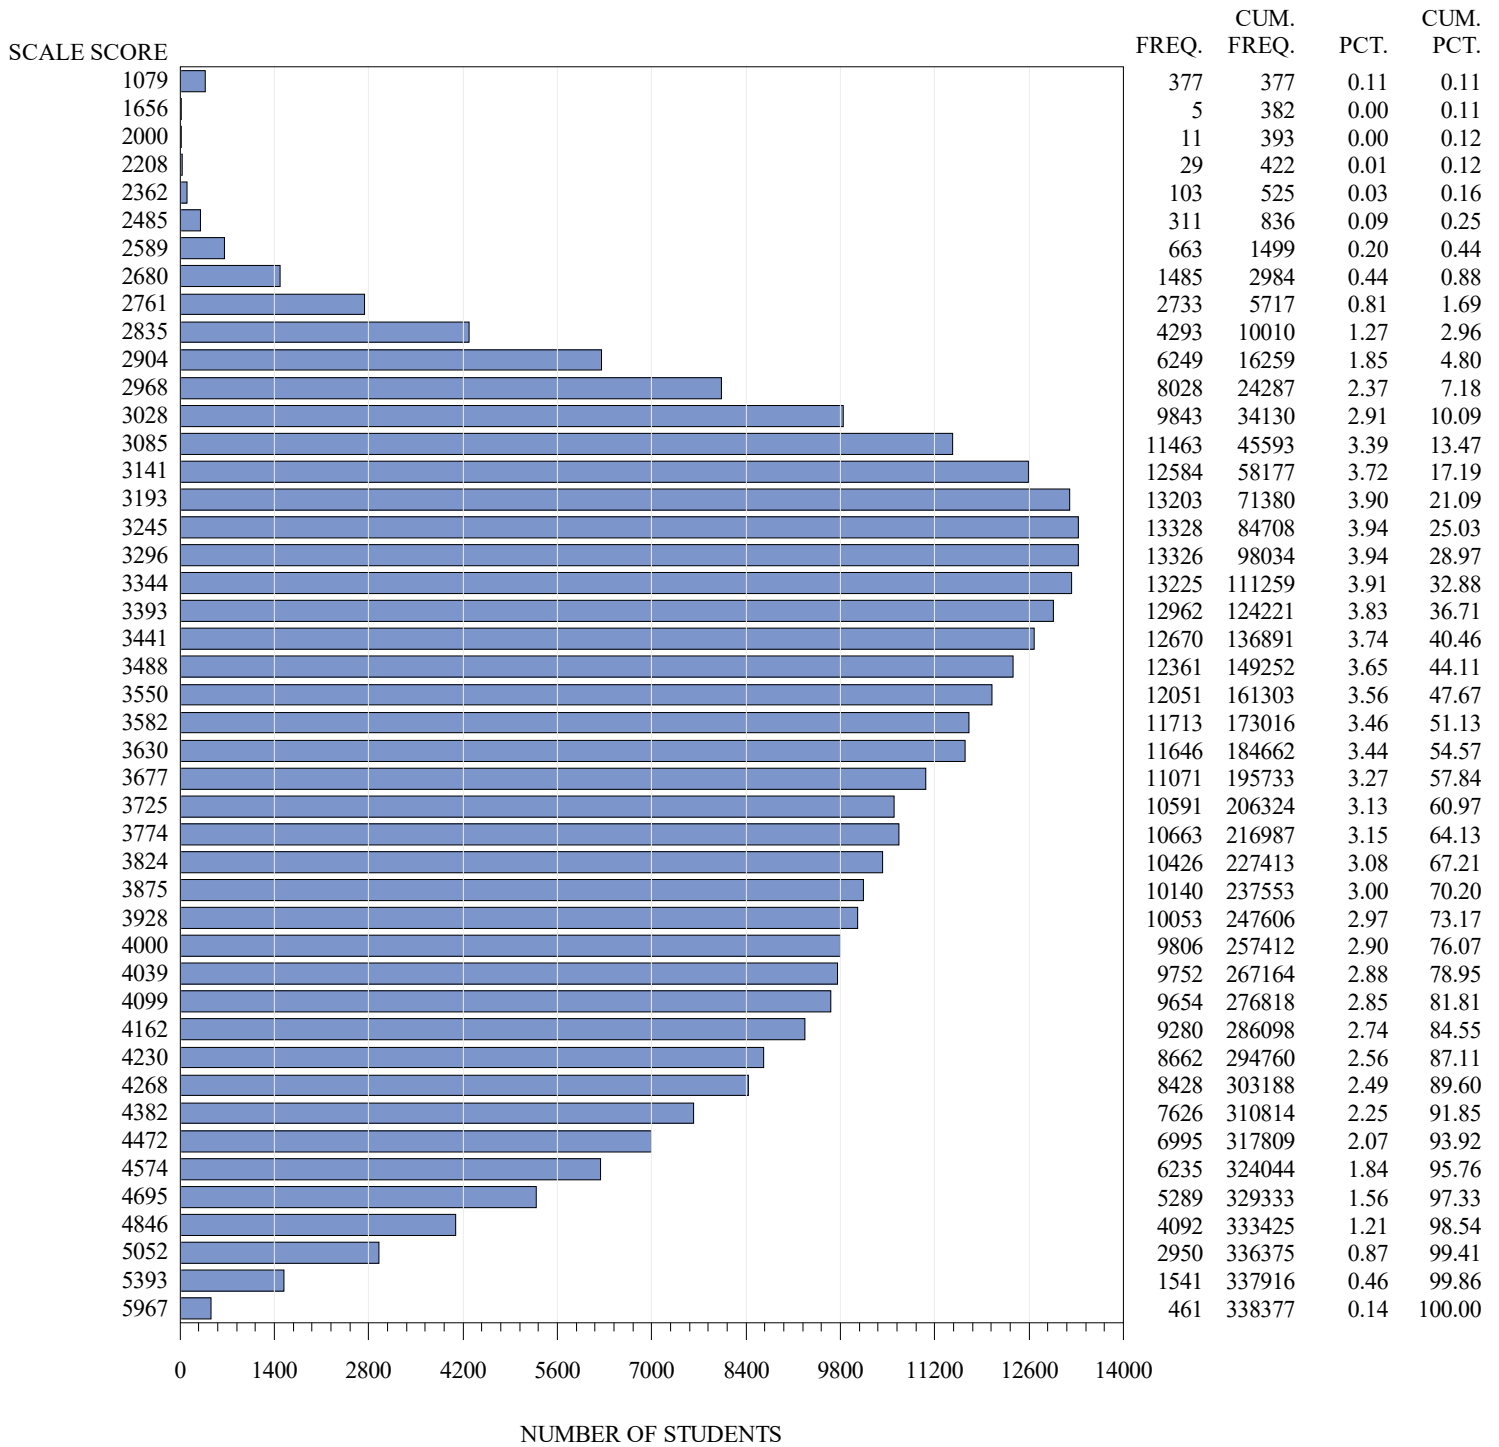

**FREQUENCY DISTRIBUTION – SCALE SCORES
STAAR SPRING 2021
GRADE 8 SOCIAL STUDIES
ALL STUDENTS**

Notes:

Students who took the Braille or the ASL or the paper STAAR with Embedded Supports version of the test are not included in the frequency distribution tables.