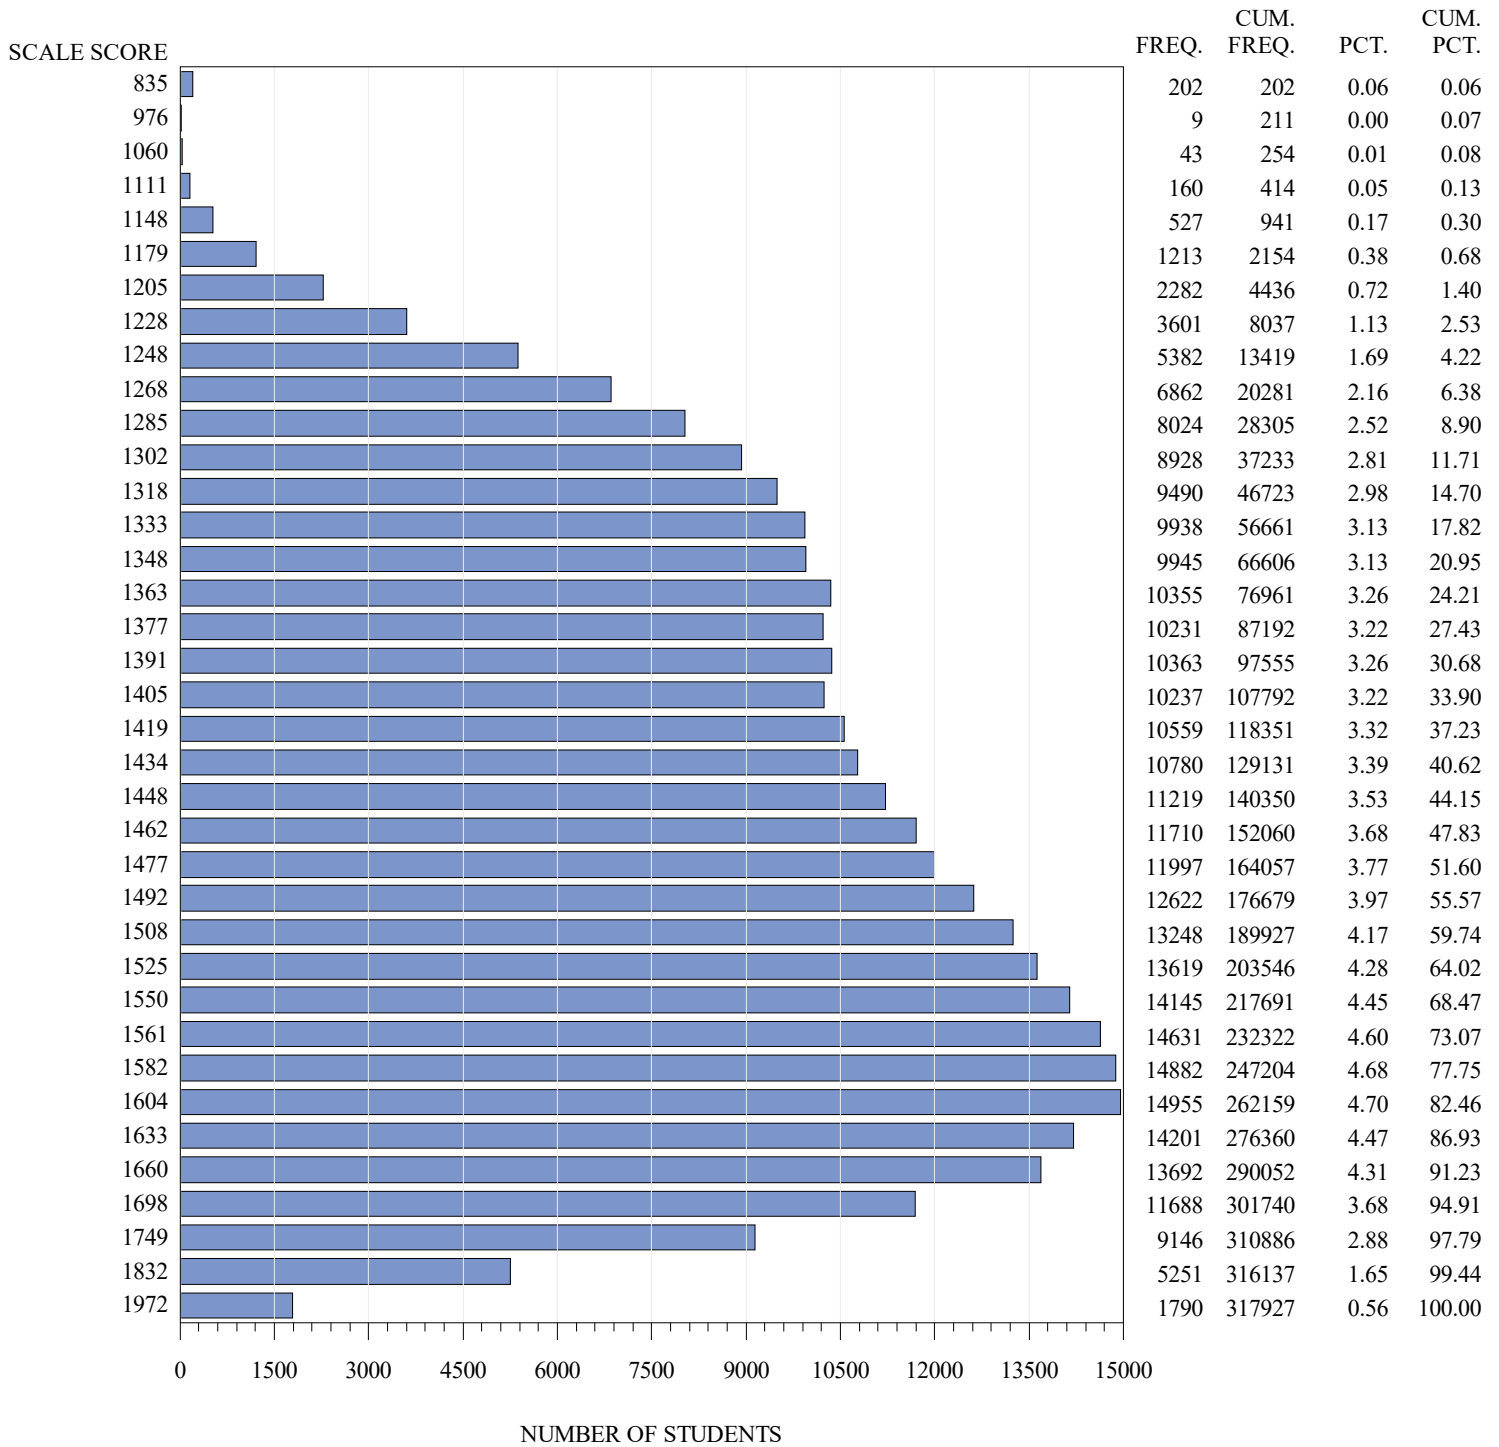

**FREQUENCY DISTRIBUTION – SCALE SCORES
STAAR ENGLISH SPRING 2021
GRADE 4 READING
ALL STUDENTS**

Notes:

Students who took the Braille or the ASL or the paper STAAR with Embedded Supports version of the test are not included in the frequency distribution tables.