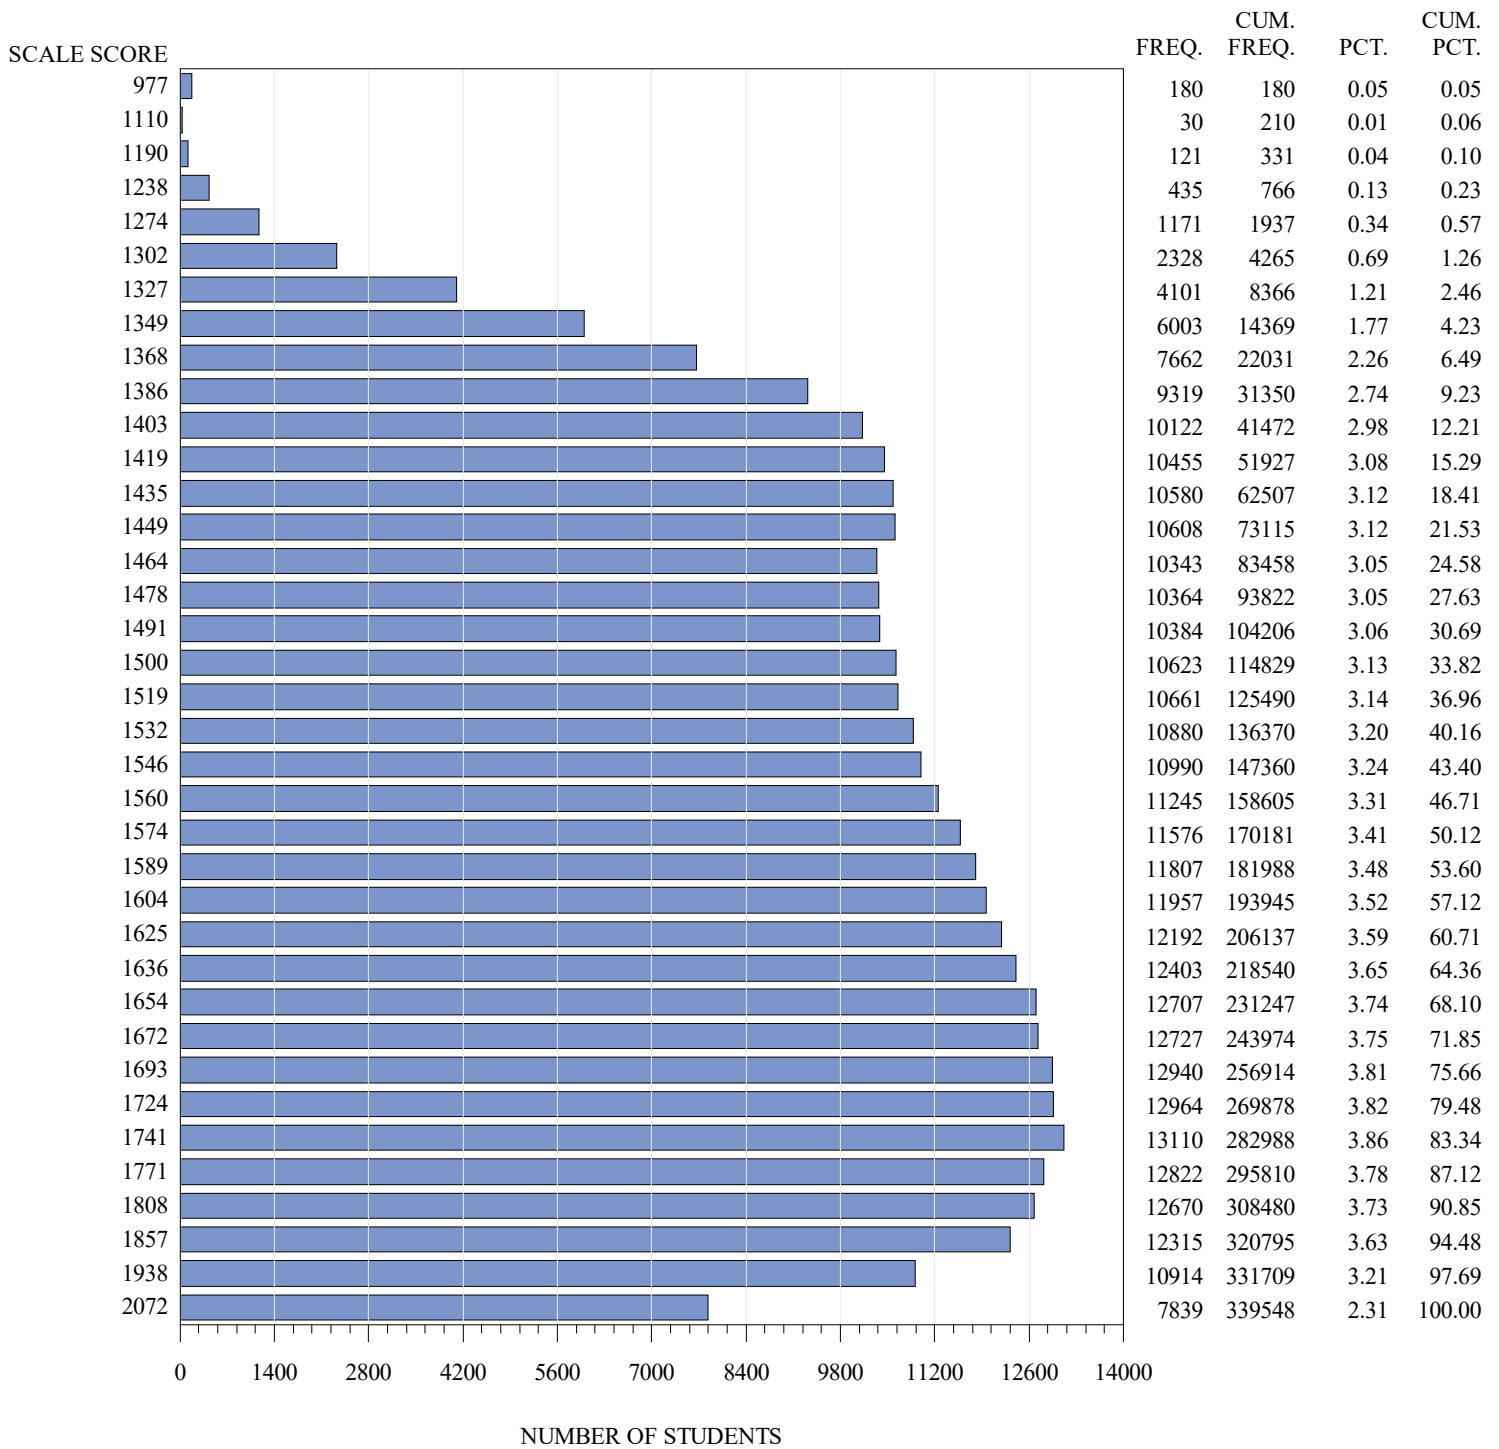

**FREQUENCY DISTRIBUTION – SCALE SCORES
STAAR ENGLISH SPRING 2021
GRADE 5 MATHEMATICS
ALL STUDENTS**

Notes:

Students who took the Braille or the ASL or the paper STAAR with Embedded Supports version of the test are not included in the frequency distribution tables.