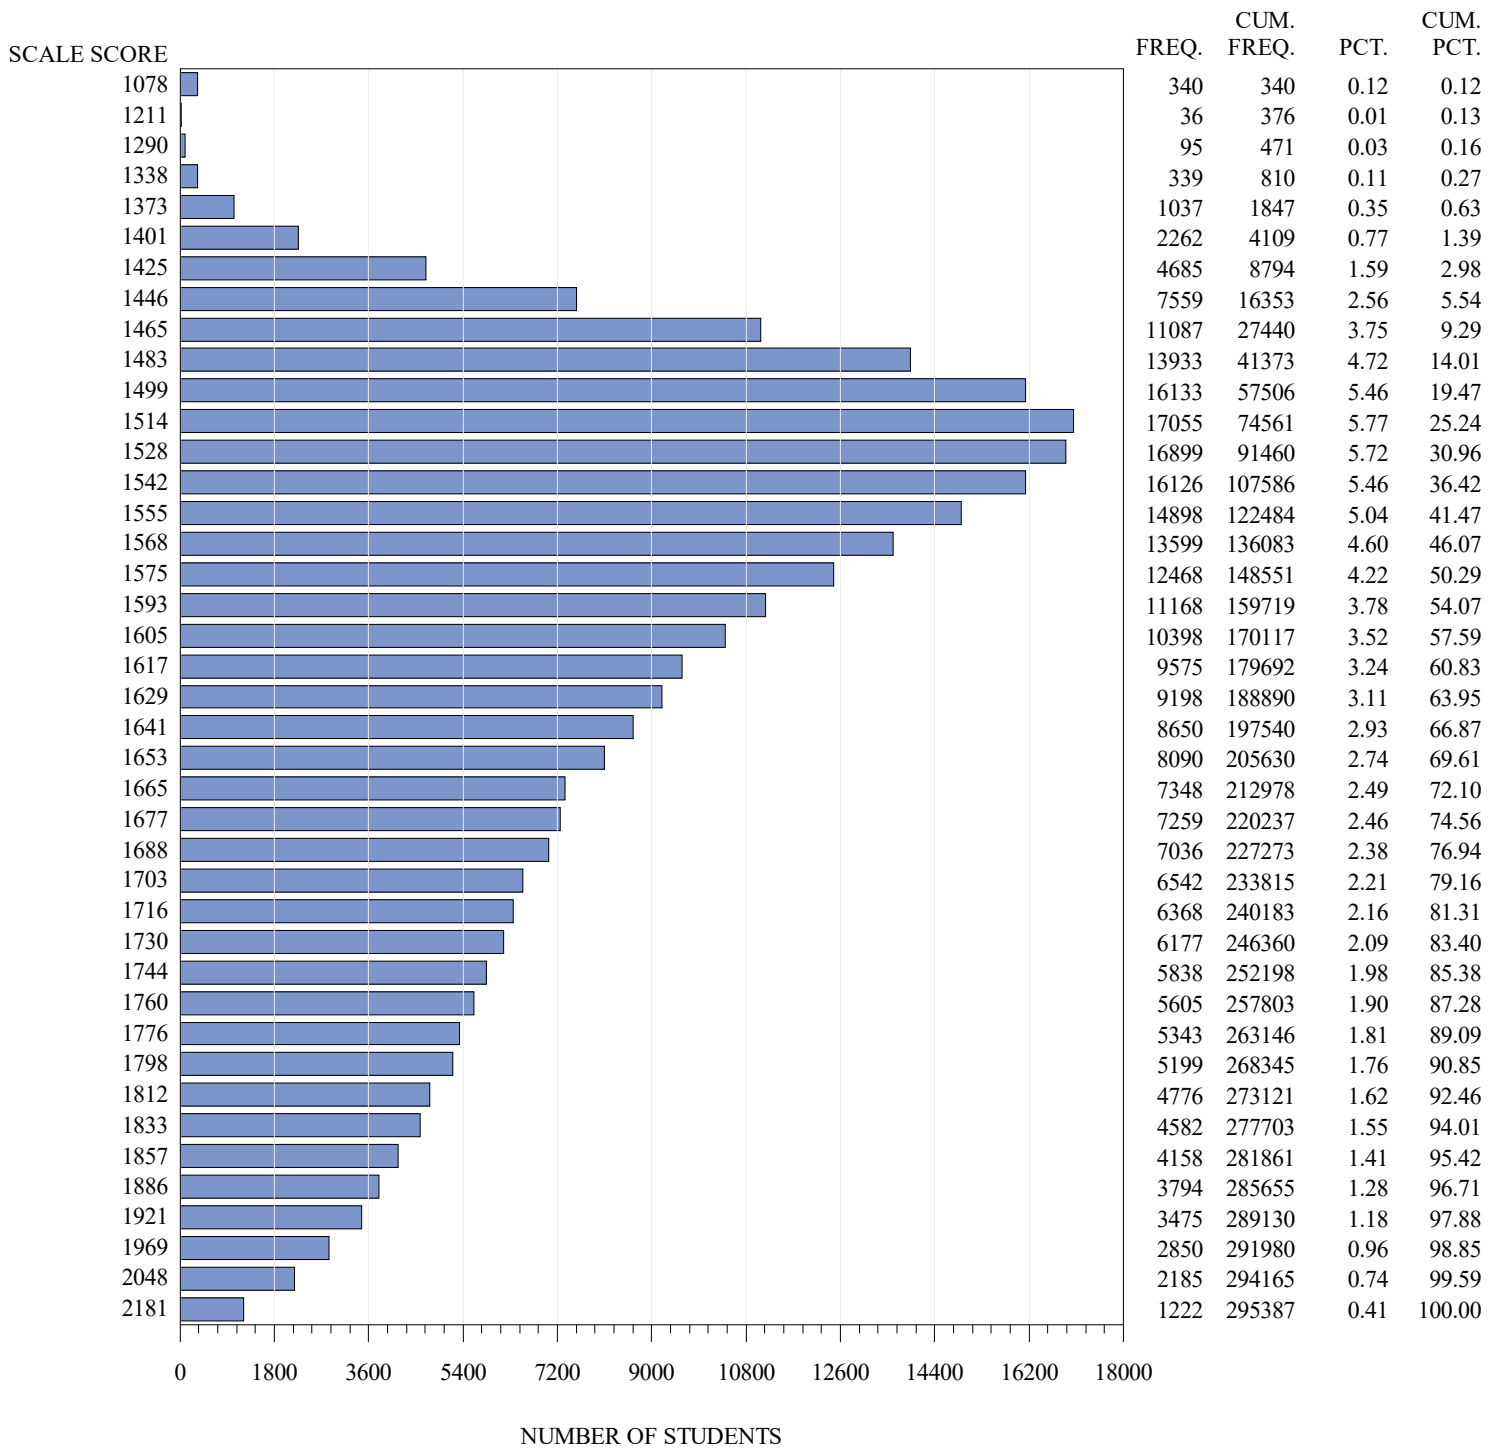

**FREQUENCY DISTRIBUTION – SCALE SCORES
STAAR SPRING 2021
GRADE 7 MATHEMATICS
ALL STUDENTS**

Notes:

Students who took the Braille or the ASL or the paper STAAR with Embedded Supports version of the test are not included in the frequency distribution tables.