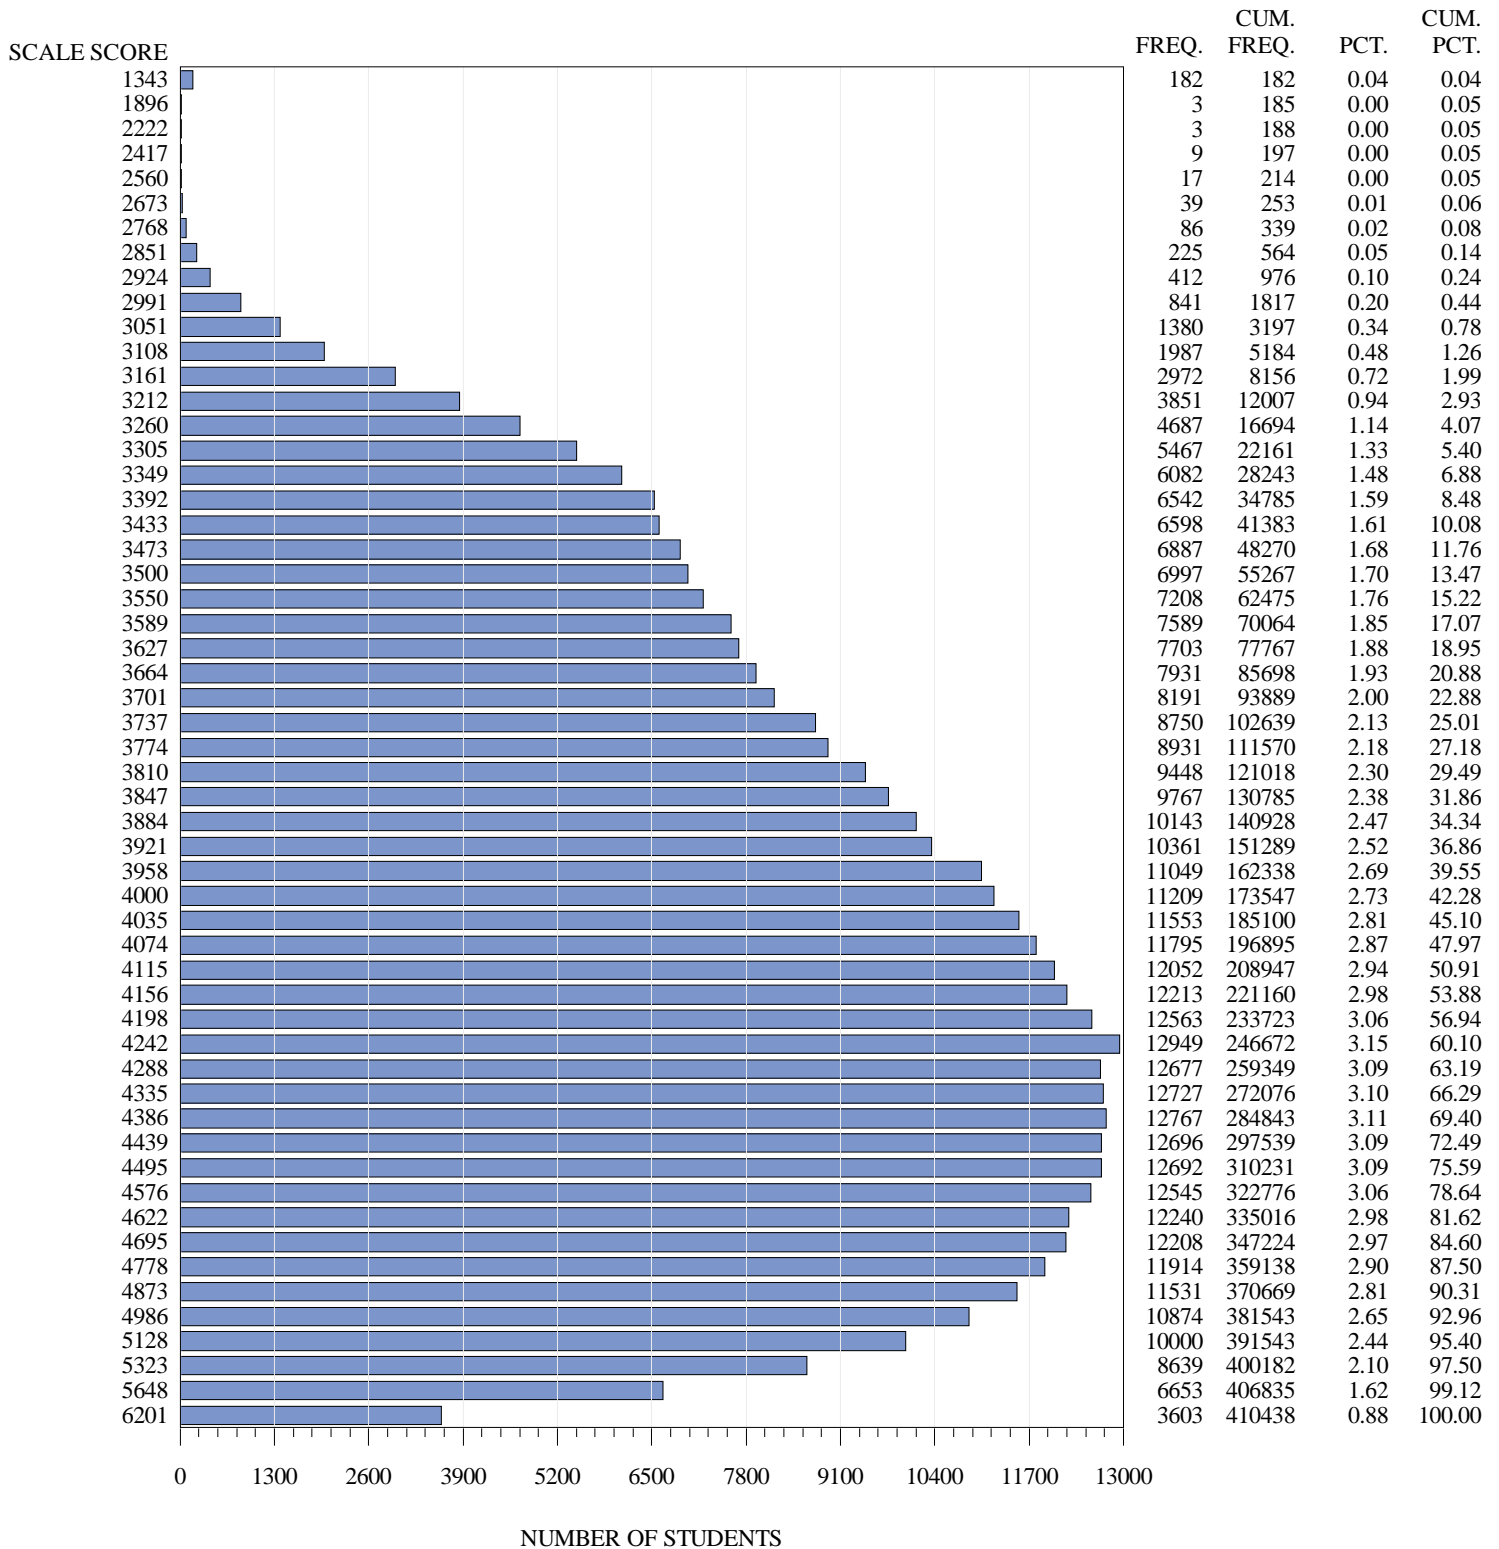

**FREQUENCY DISTRIBUTION – SCALE SCORES
STAAR EOC SPRING 2018
BIOLOGY
ALL STUDENTS^a**

^aStudents who took the braille or the paper STAAR with Embedded Supports version of the test are not included in the frequency distribution tables.