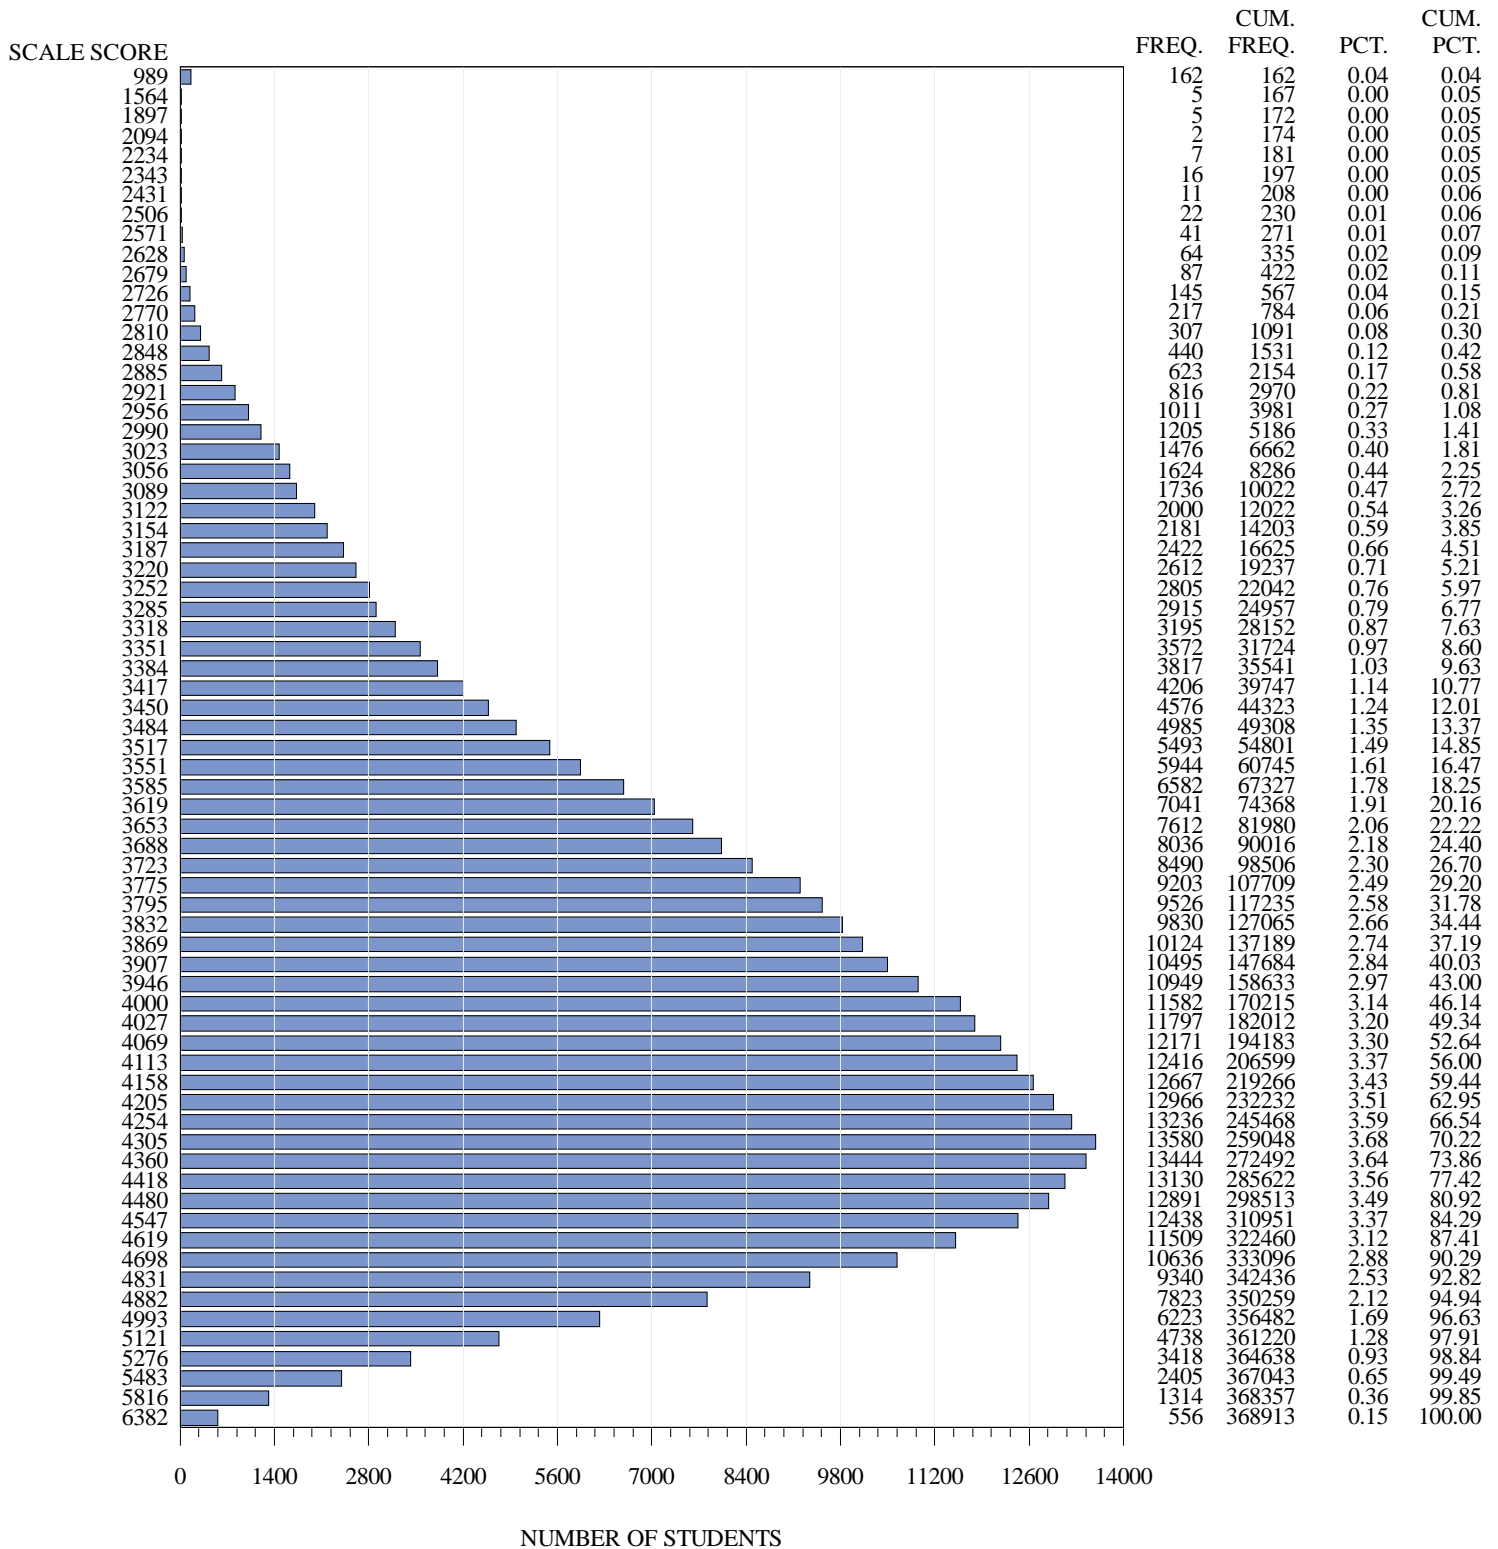

**FREQUENCY DISTRIBUTION – SCALE SCORES
STAAR EOC SPRING 2018
ENGLISH II
PAPER STUDENTS***

*Students who took the braille or the paper STAAR with Embedded Supports version of the test are not included in the frequency distribution tables.