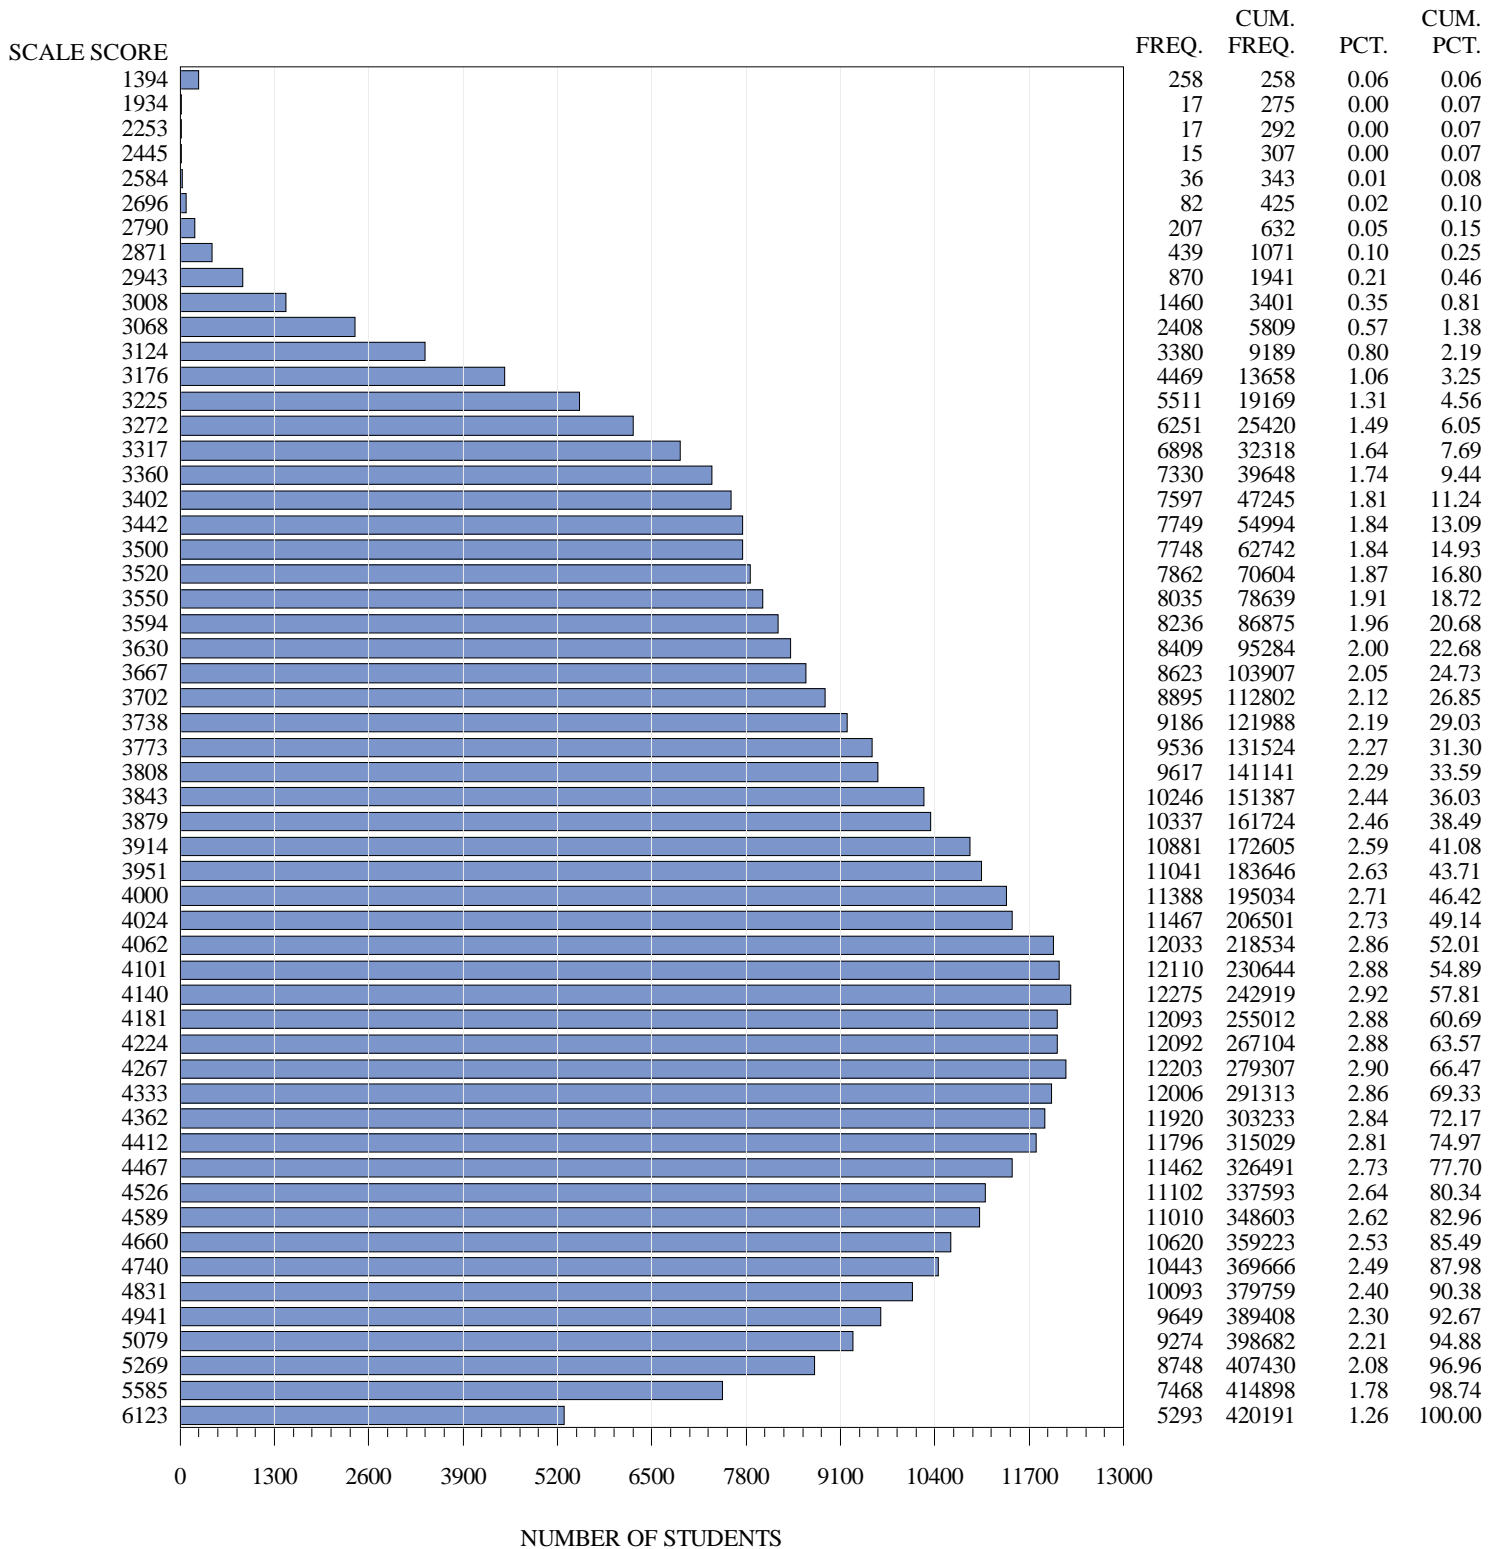

FREQUENCY DISTRIBUTION – SCALE SCORES
STAAR EOC SPRING 2018
ALGEBRA I
ALL STUDENTS^a

^aStudents who took the braille or the paper STAAR with Embedded Supports version of the test are not included in the frequency distribution tables.