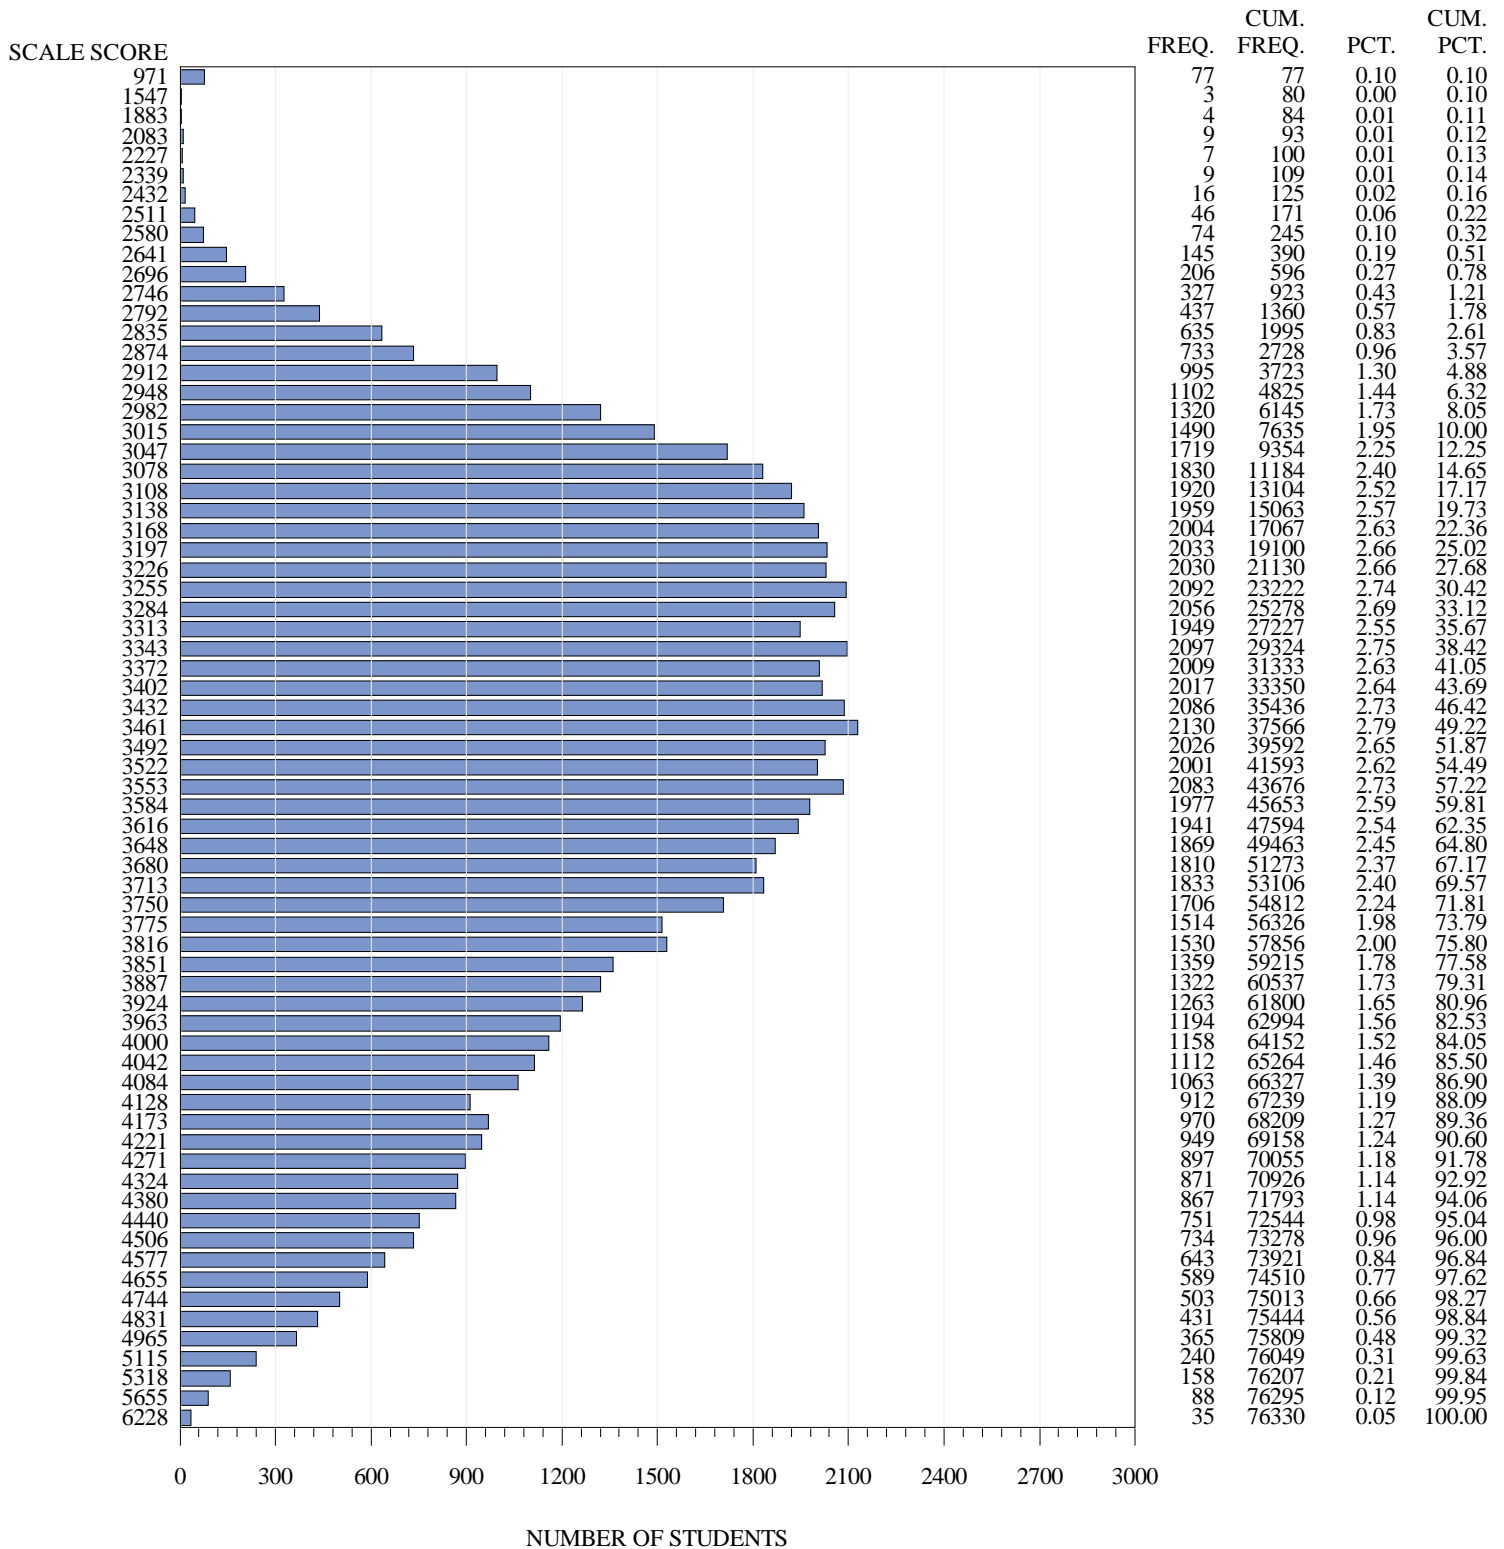

**FREQUENCY DISTRIBUTION – SCALE SCORES
STAAR EOC SPRING 2018
ENGLISH II
ONLINE STUDENTS**