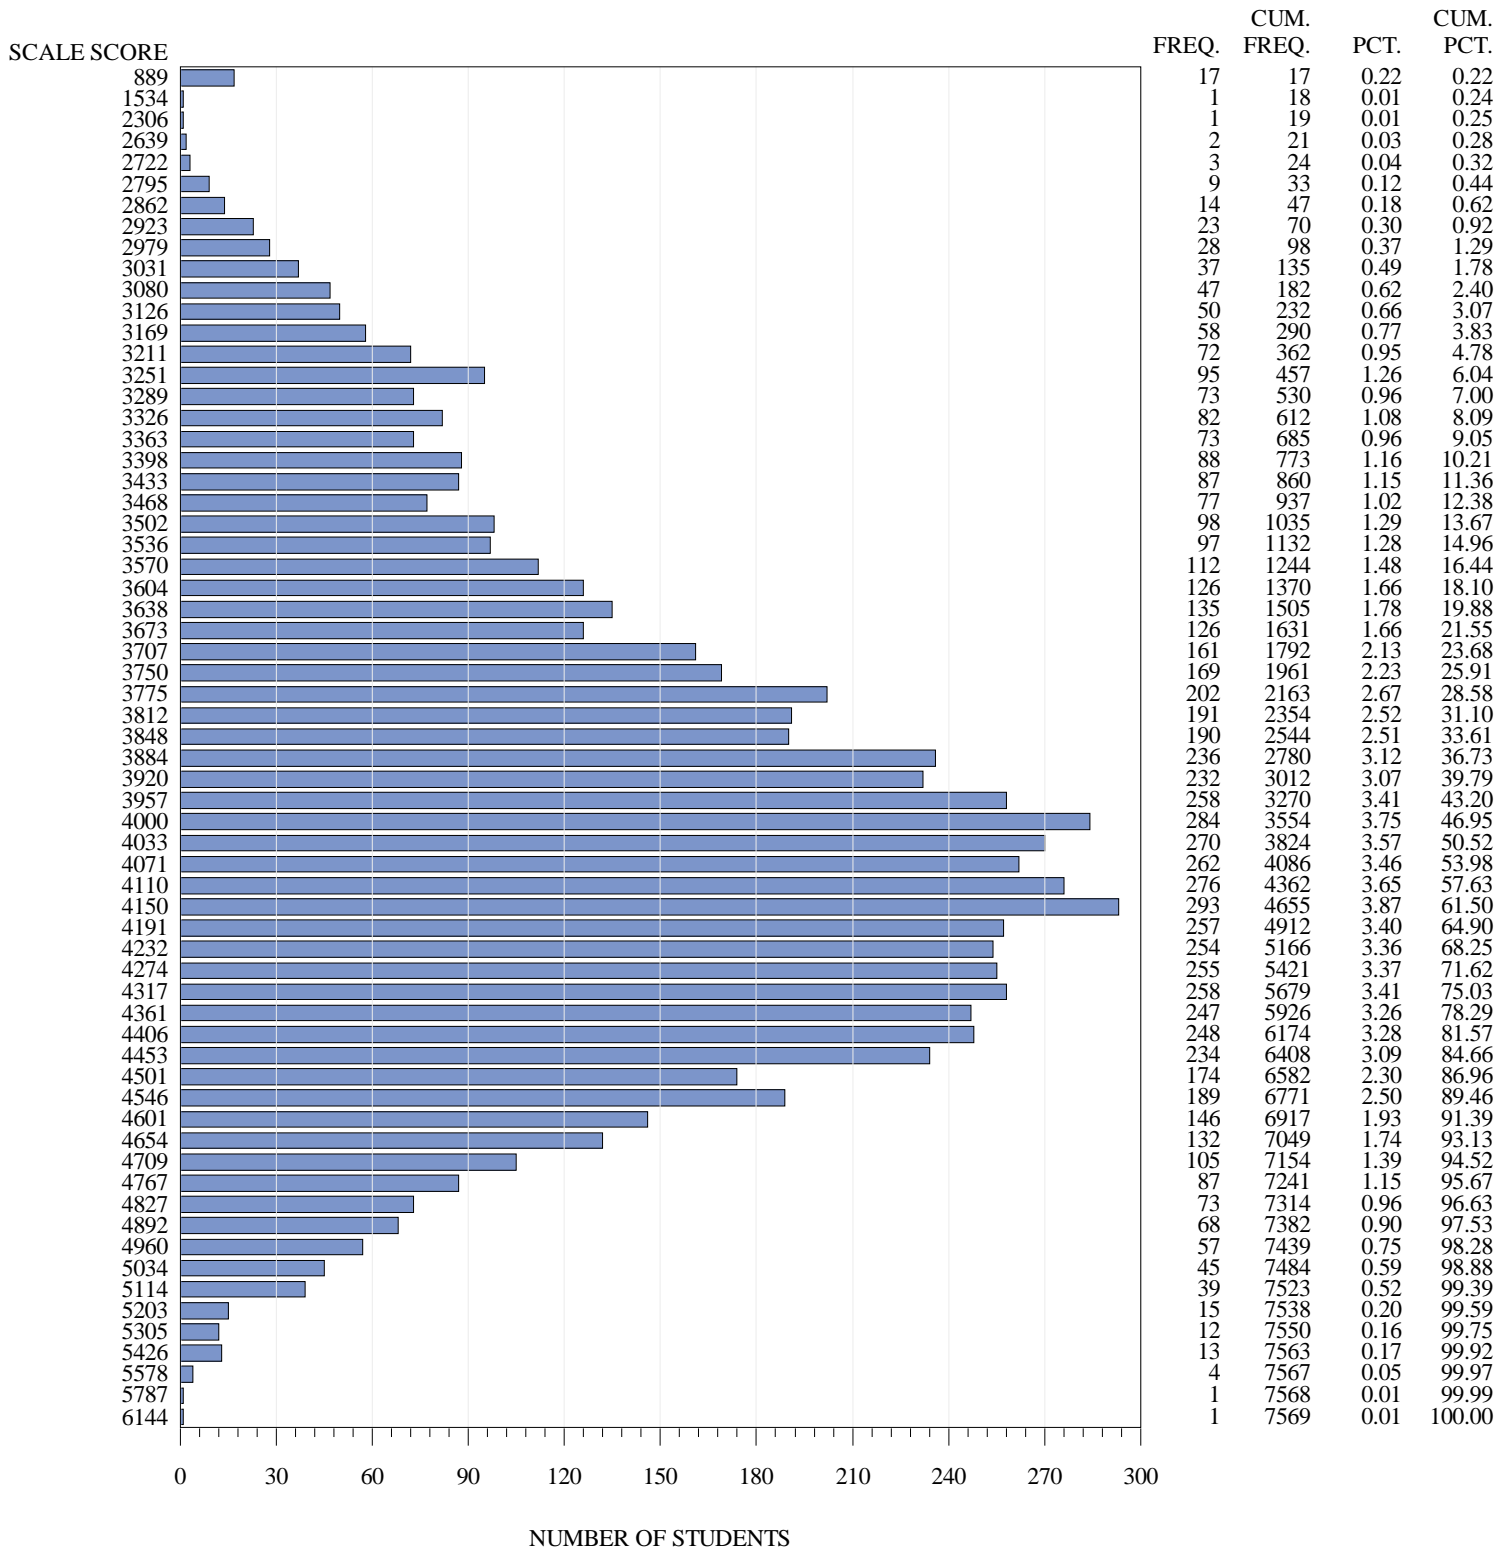

FREQUENCY DISTRIBUTION – SCALE SCORES
STAAR EOC SPRING 2018
ENGLISH III
PAPER STUDENTS^a

^aStudents who took the braille or the paper STAAR with Embedded Supports version of the test are not included in the frequency distribution tables.