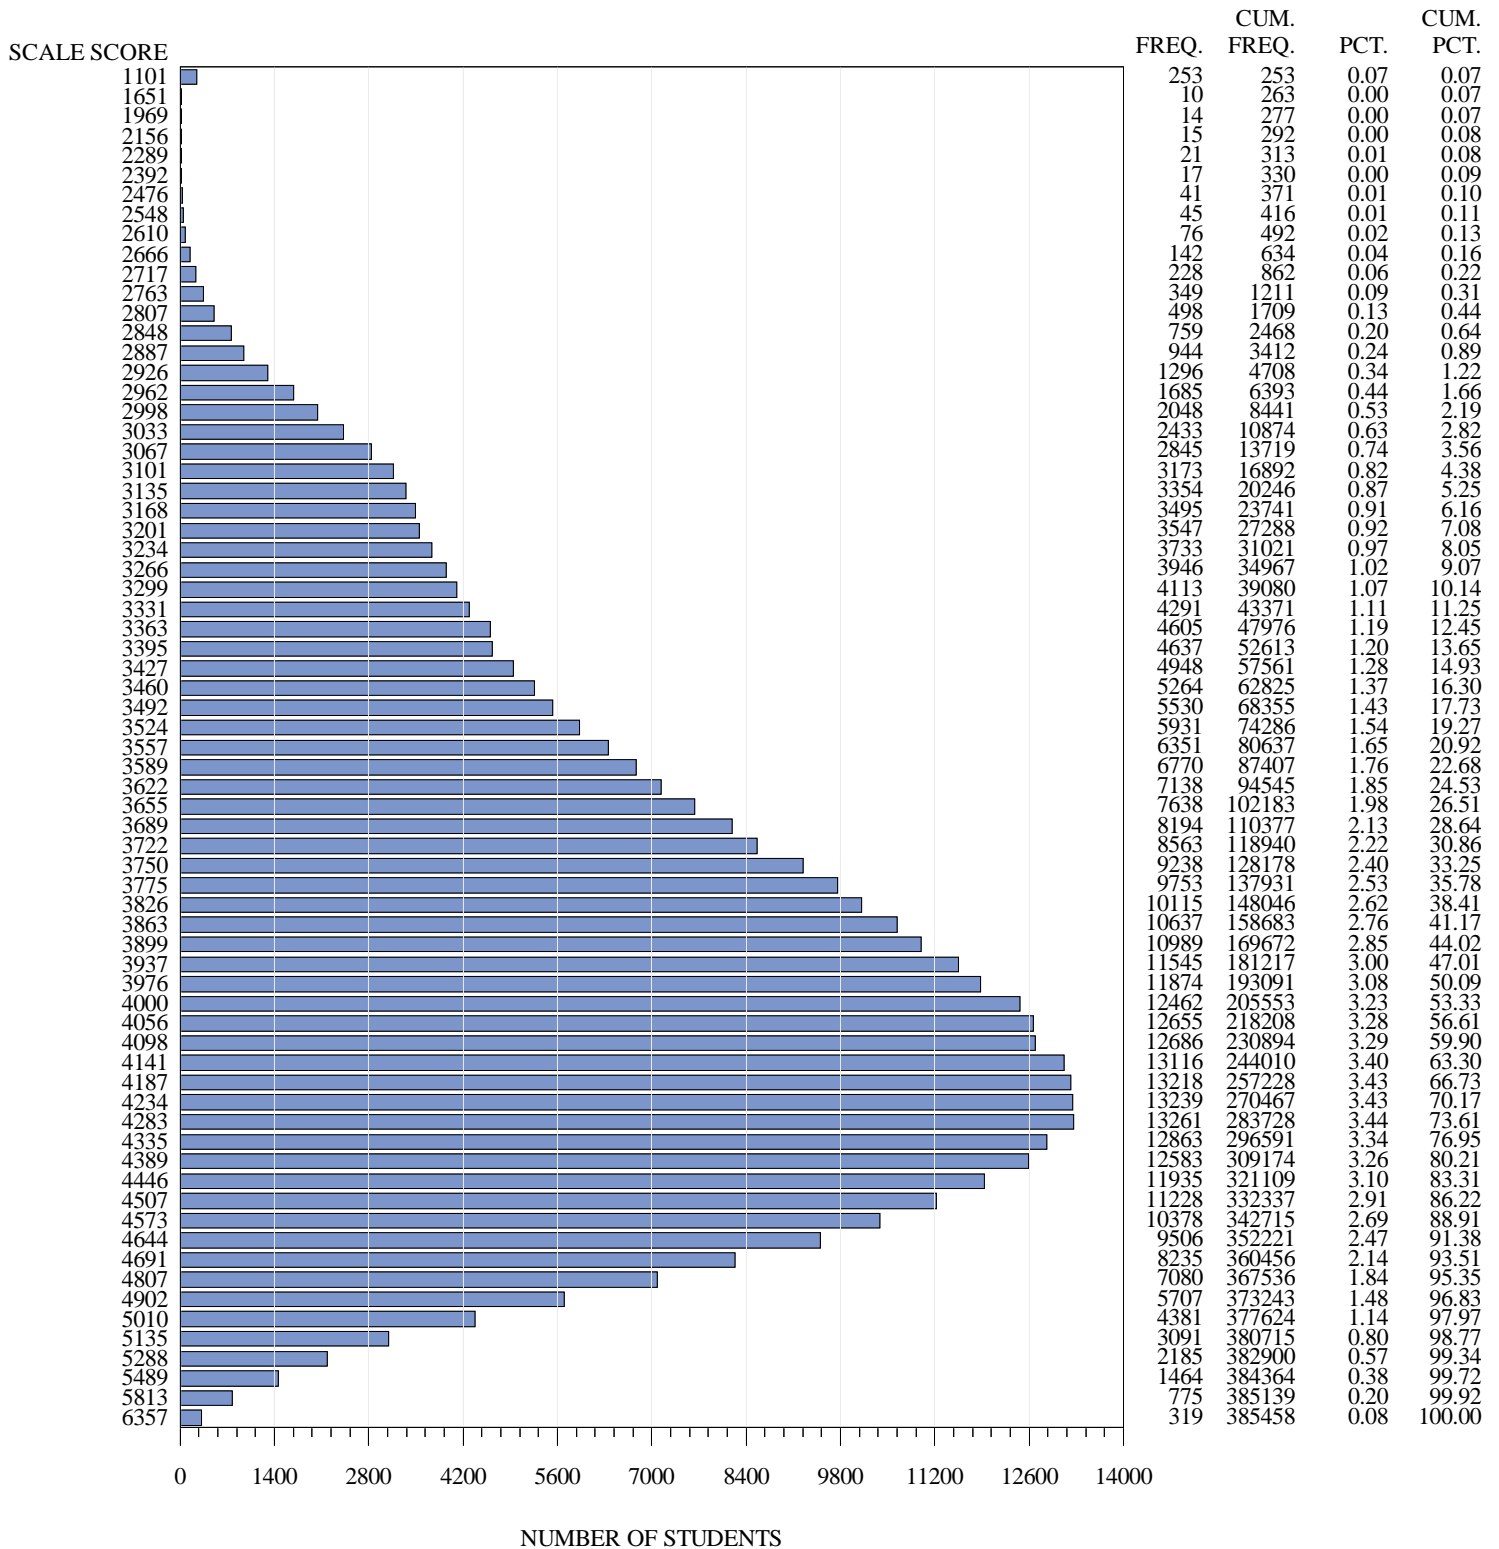

**FREQUENCY DISTRIBUTION – SCALE SCORES**  
**STAAR EOC SPRING 2018**  
**ENGLISH I**  
**PAPER STUDENTS<sup>a</sup>**

<sup>a</sup>Students who took the braille or the paper STAAR with Embedded Supports version of the test are not included in the frequency distribution tables.