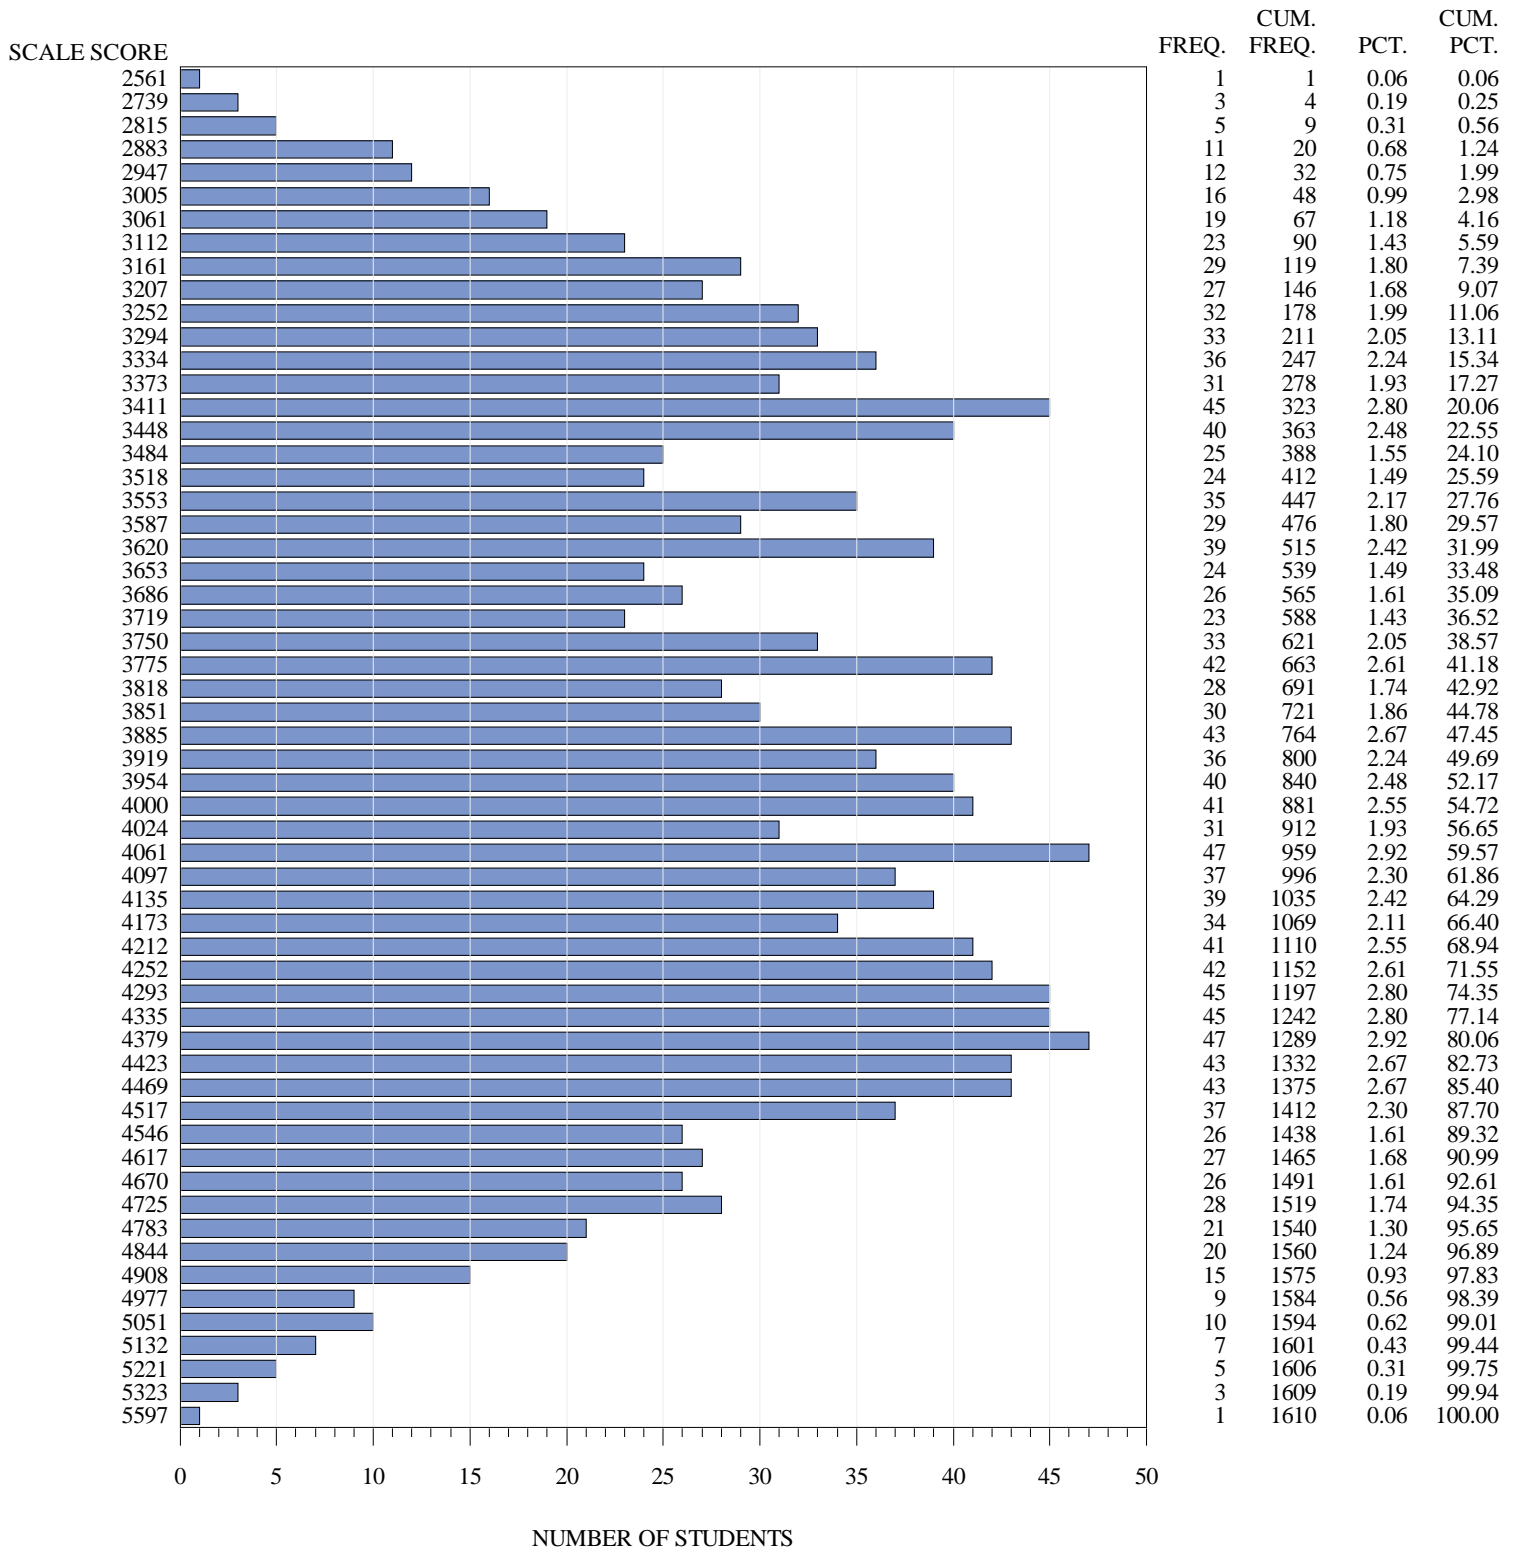

**FREQUENCY DISTRIBUTION – SCALE SCORES
STAAR EOC SPRING 2018
ENGLISH III
ONLINE STUDENTS**