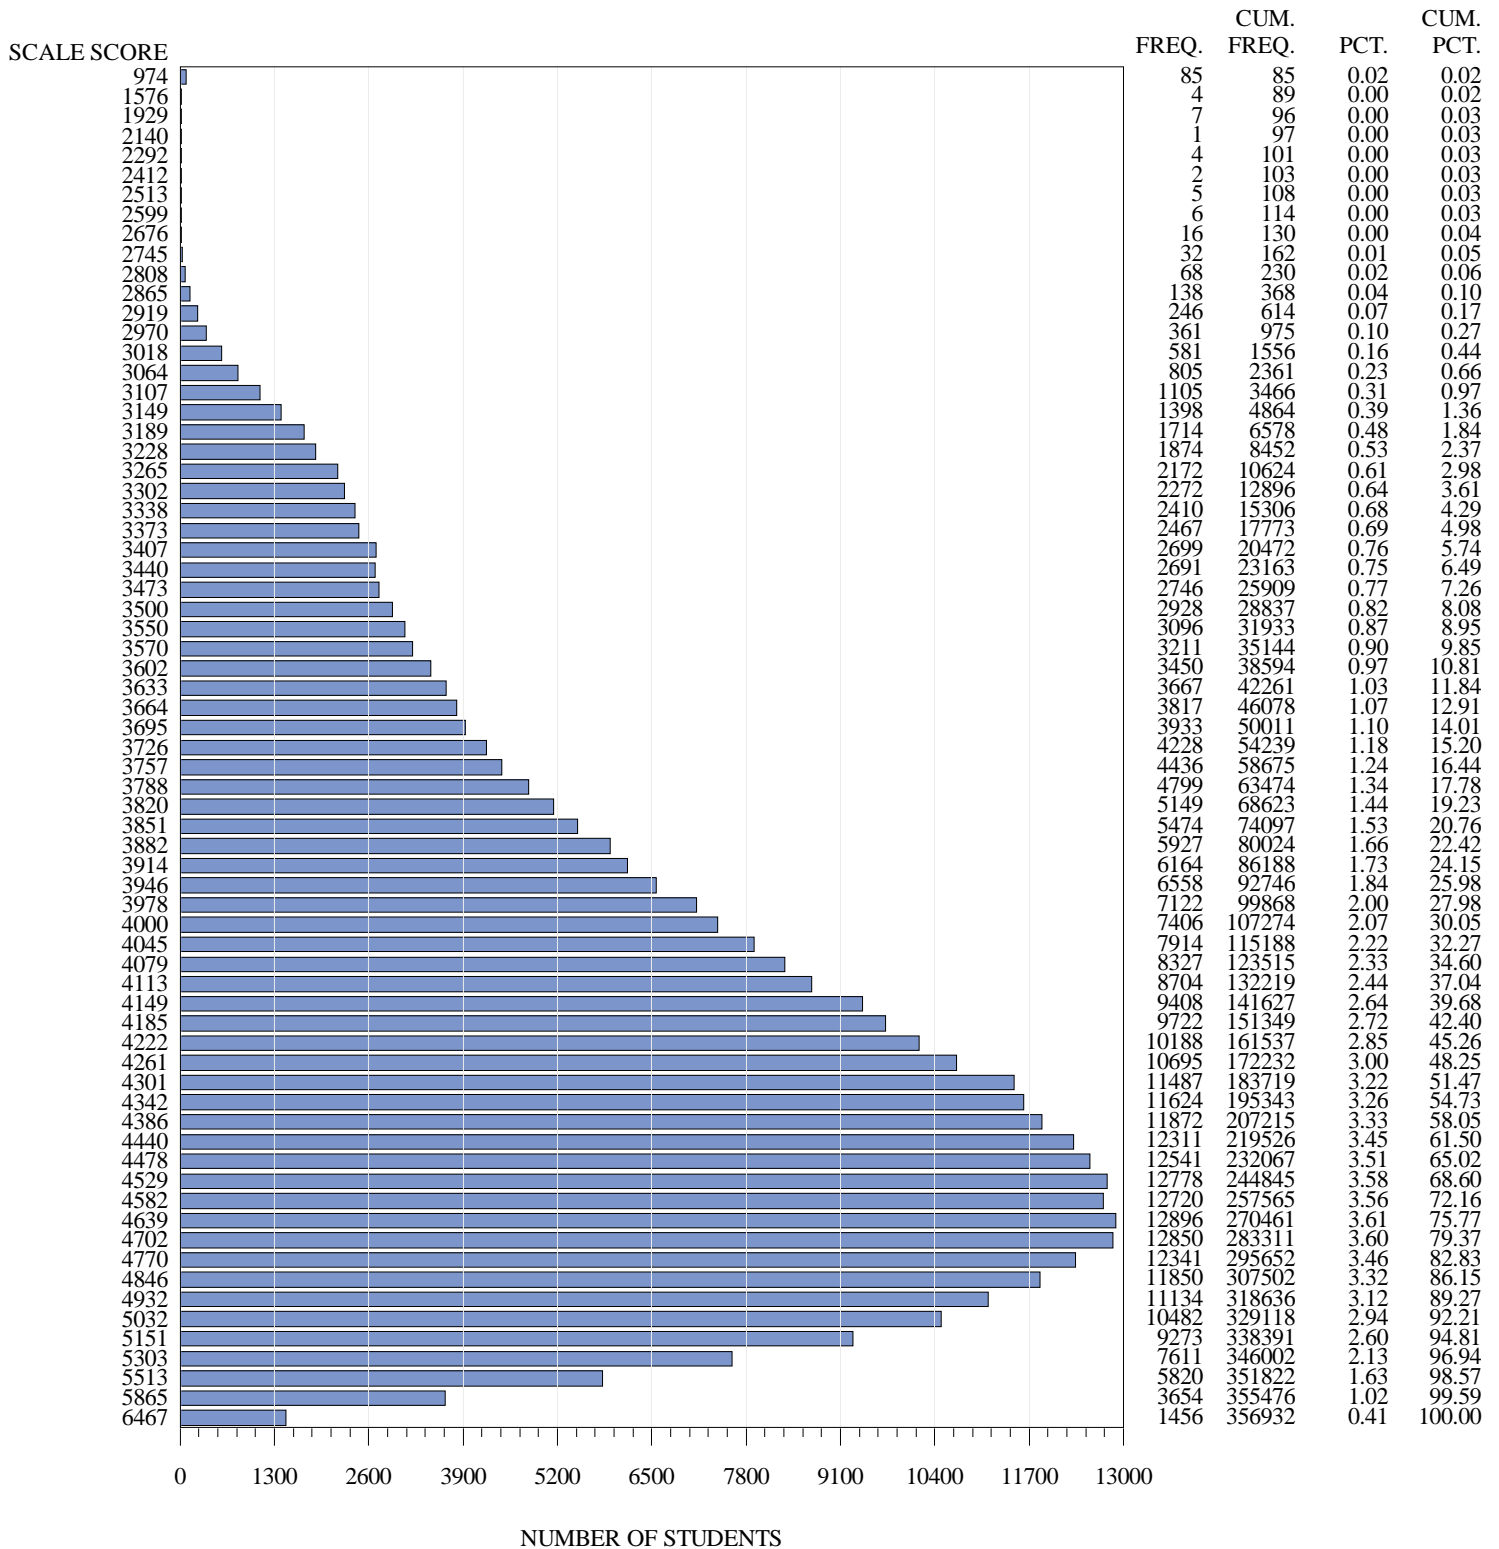

FREQUENCY DISTRIBUTION – SCALE SCORES
STAAR EOC SPRING 2018
U.S. HISTORY
ALL STUDENTS^a

^aStudents who took the braille or the paper STAAR with Embedded Supports version of the test are not included in the frequency distribution tables.