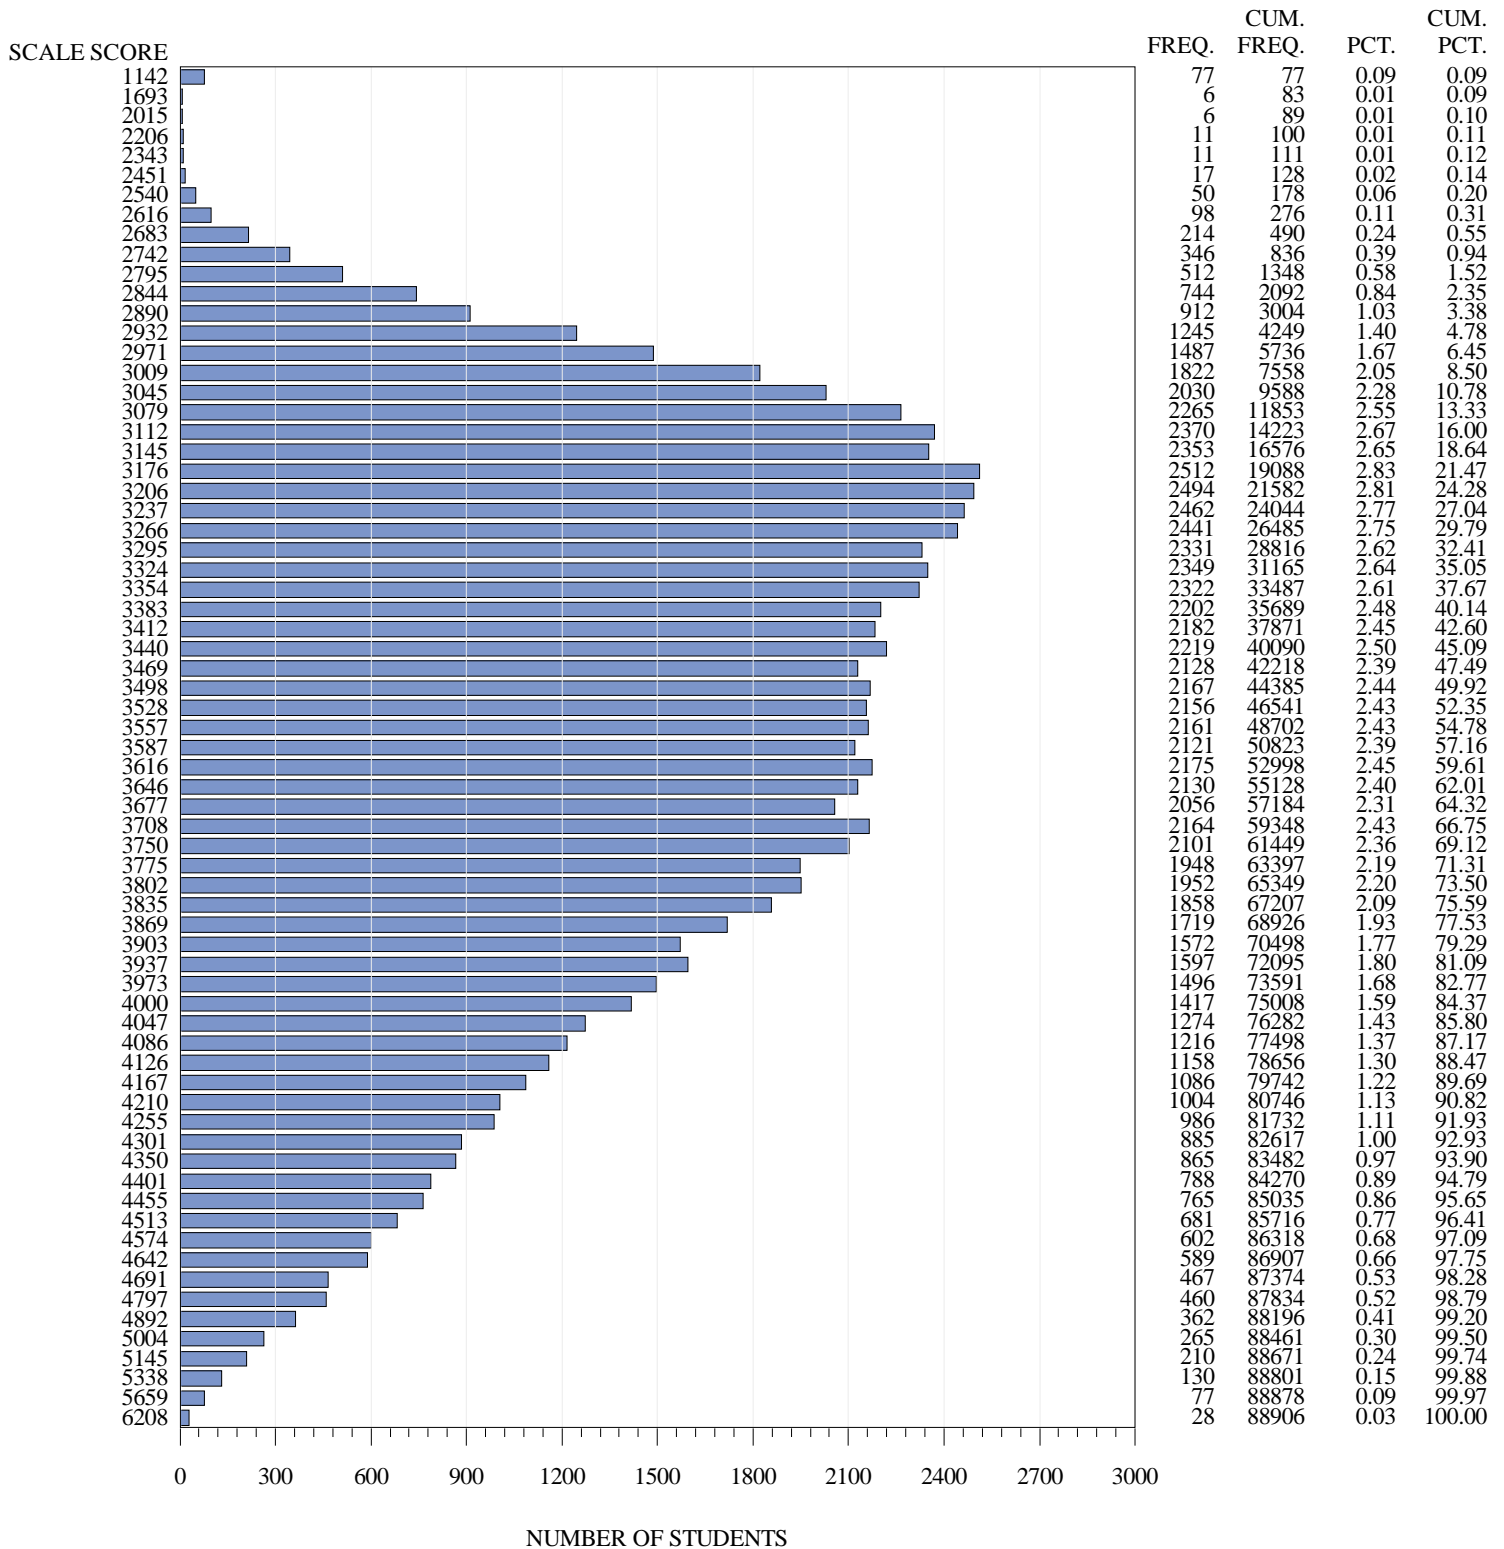

**FREQUENCY DISTRIBUTION – SCALE SCORES**  
**STAAR EOC SPRING 2018**  
**ENGLISH I**  
**PAPER STUDENTS<sup>a</sup>**

<sup>a</sup>Students who took the braille or the paper STAAR with Embedded Supports version of the test are not included in the frequency distribution tables.

**FREQUENCY DISTRIBUTION – SCALE SCORES  
STAAR EOC SPRING 2018  
ENGLISH I  
ONLINE STUDENTS**

**FREQUENCY DISTRIBUTION – SCALE SCORES  
STAAR EOC SPRING 2018  
ENGLISH II  
PAPER STUDENTS\***

\*Students who took the braille or the paper STAAR with Embedded Supports version of the test are not included in the frequency distribution tables.