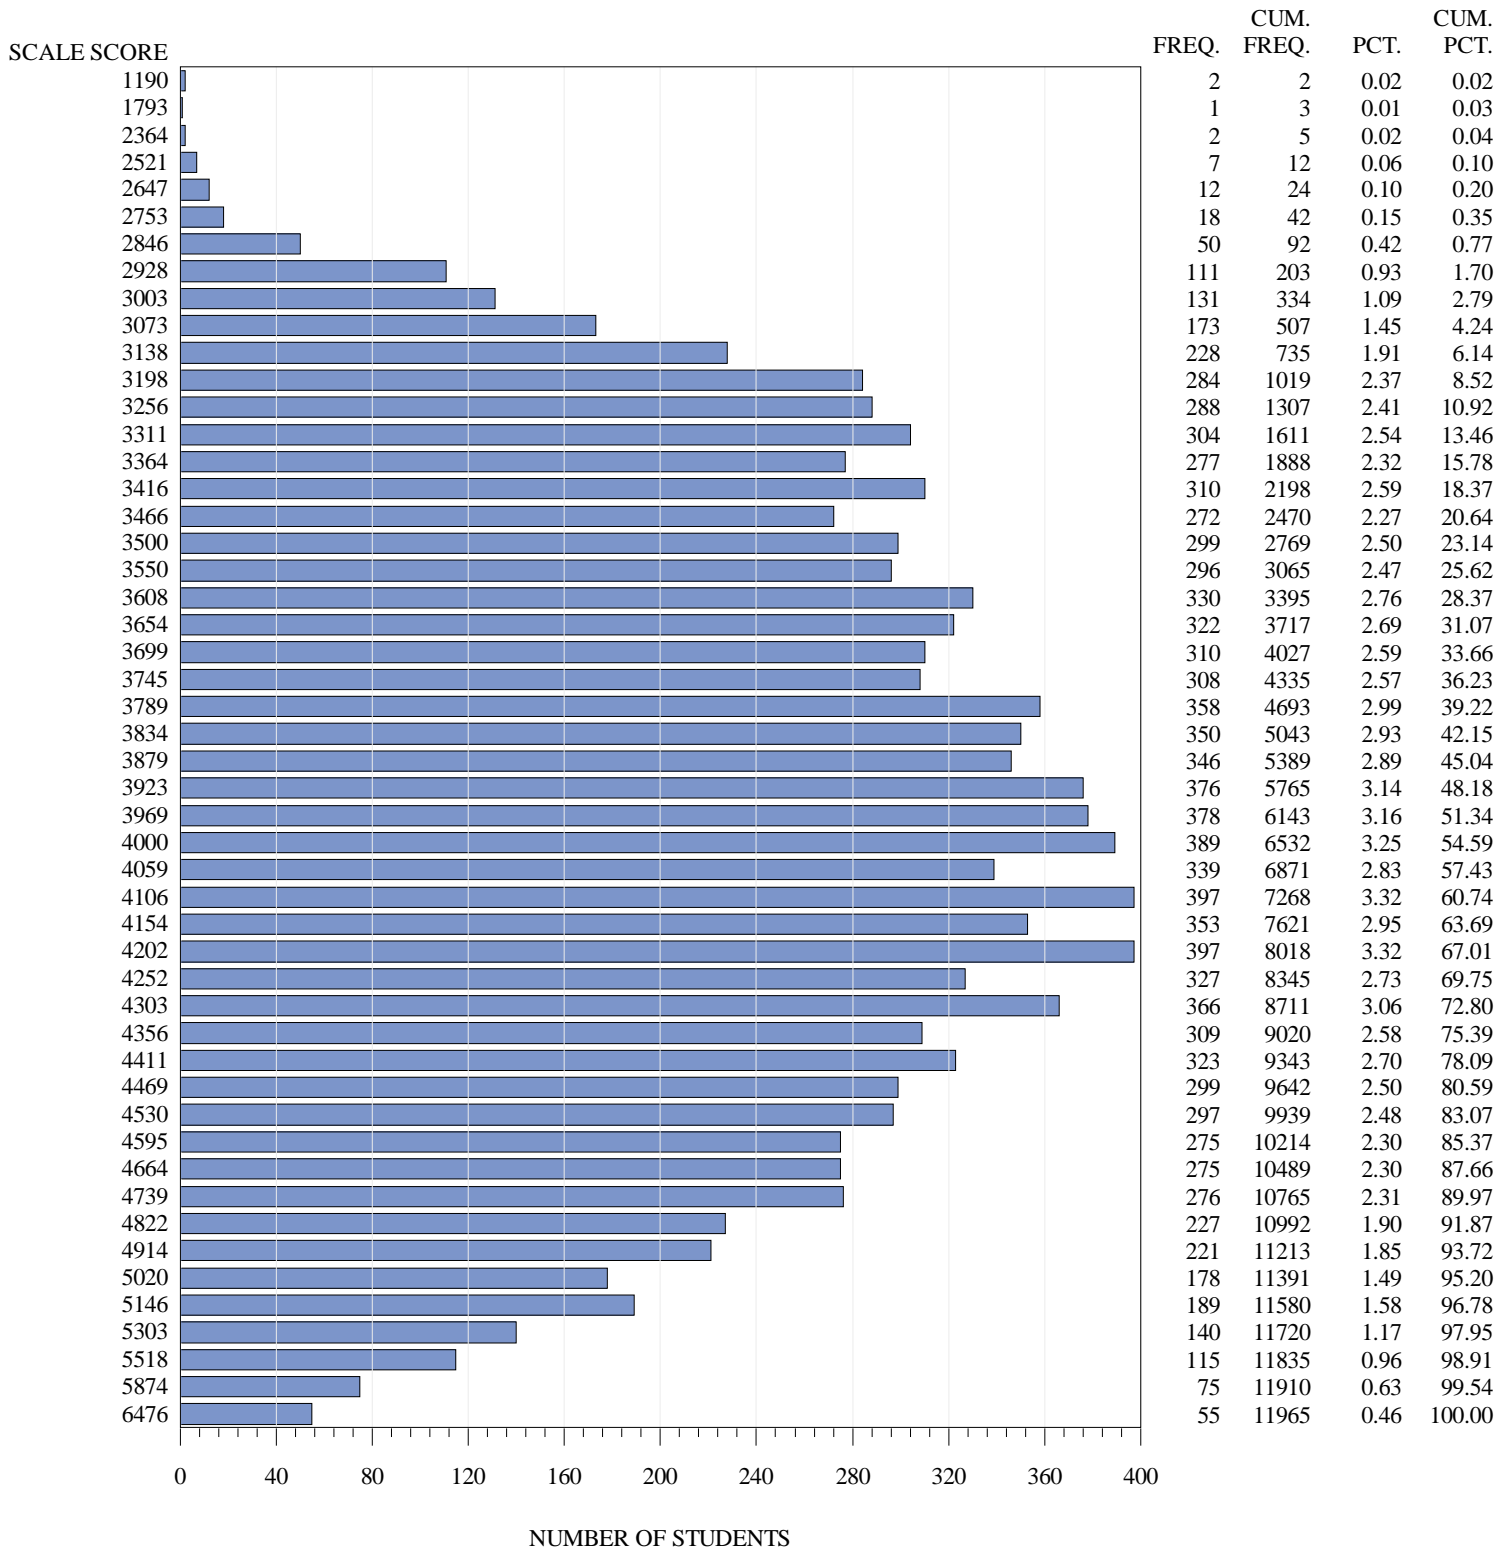

FREQUENCY DISTRIBUTION – SCALE SCORES
STAAR EOC SPRING 2018
ALGEBRA II
ALL STUDENTS^a

^aStudents who took the braille or the paper STAAR with Embedded Supports version of the test are not included in the frequency distribution tables.