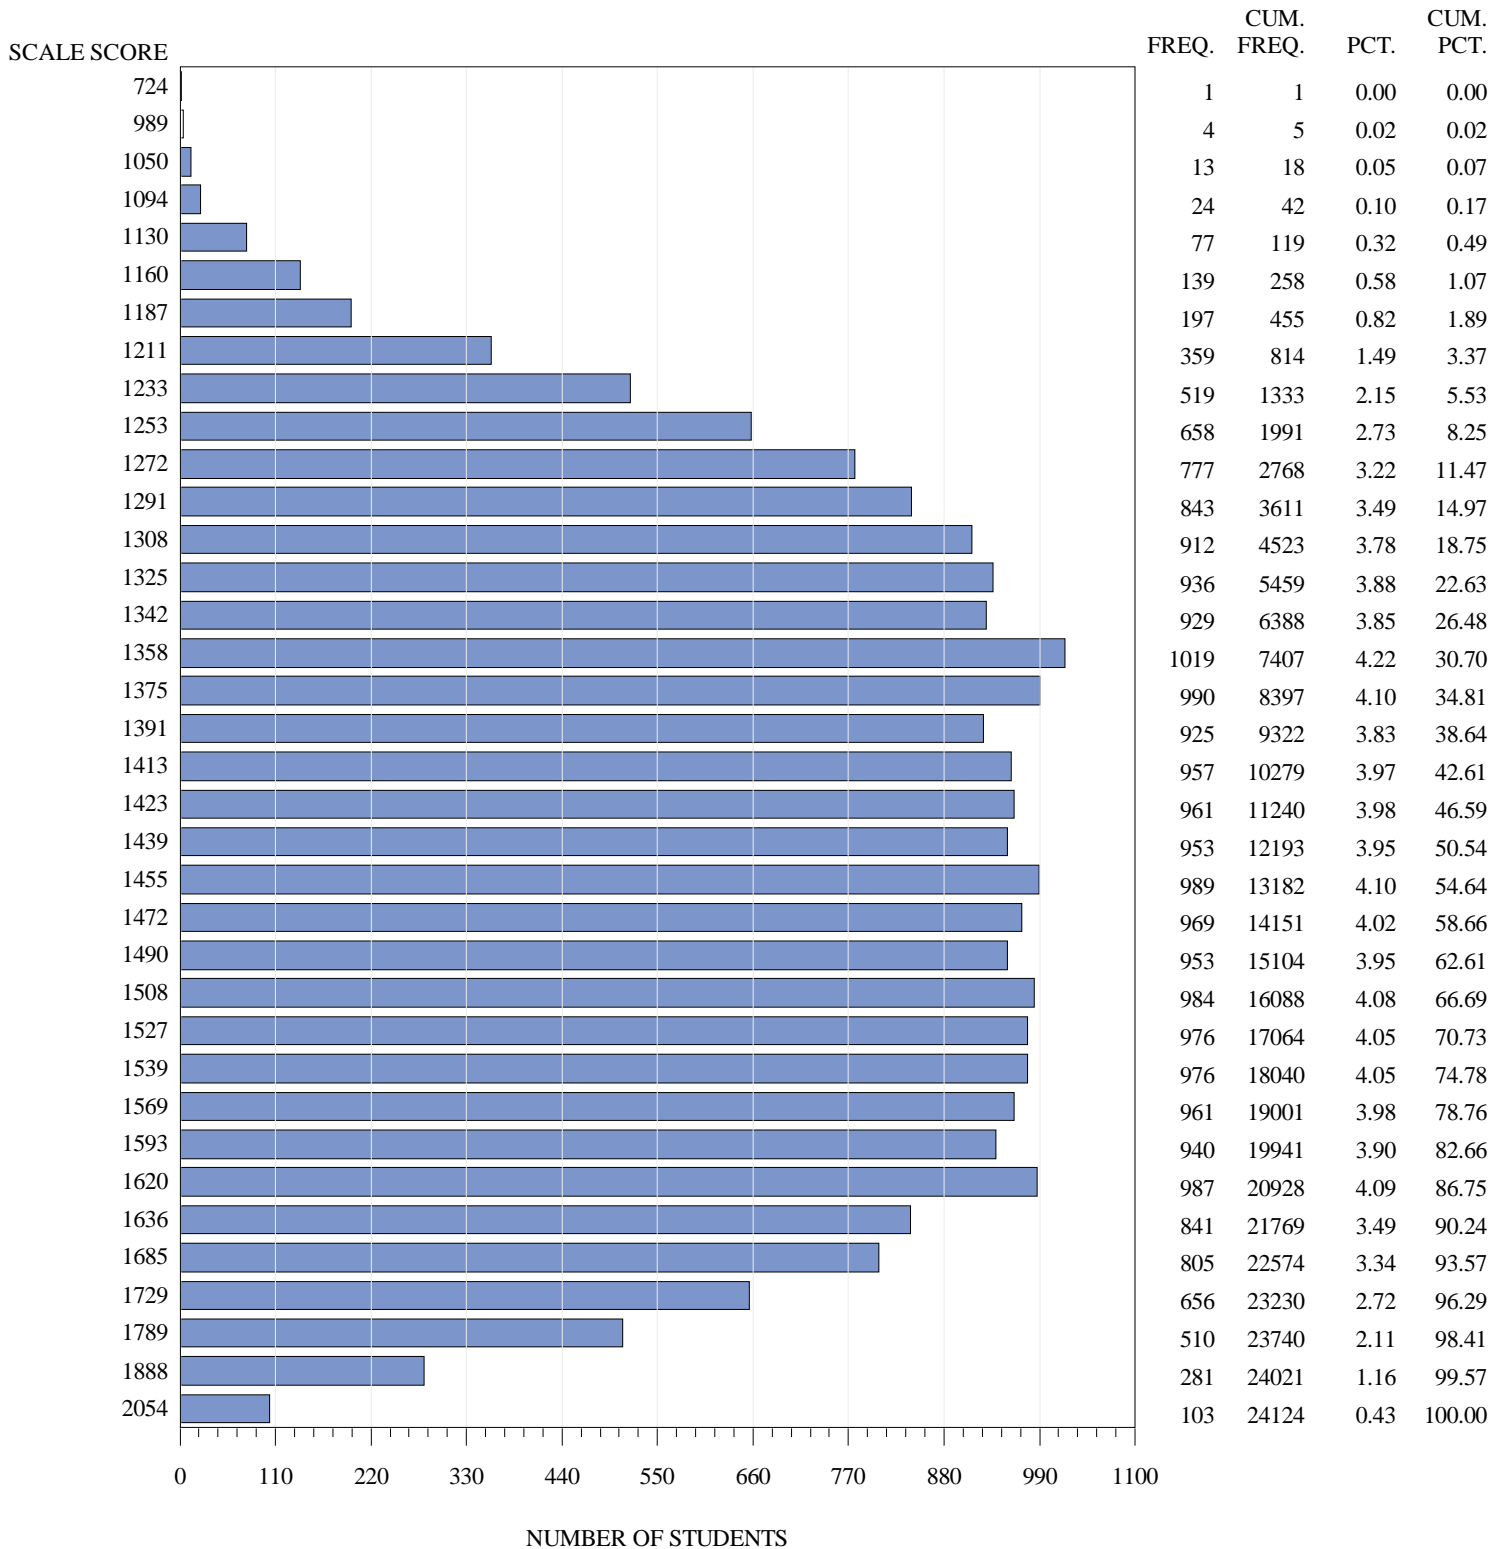

**FREQUENCY DISTRIBUTION – SCALE SCORES
STAAR SPANISH SPRING 2018
GRADE 4 READING
ALL STUDENTS^a**

^aStudents who took the braille or the paper STAAR with Embedded Supports version of the test are not included in the frequency distribution tables.