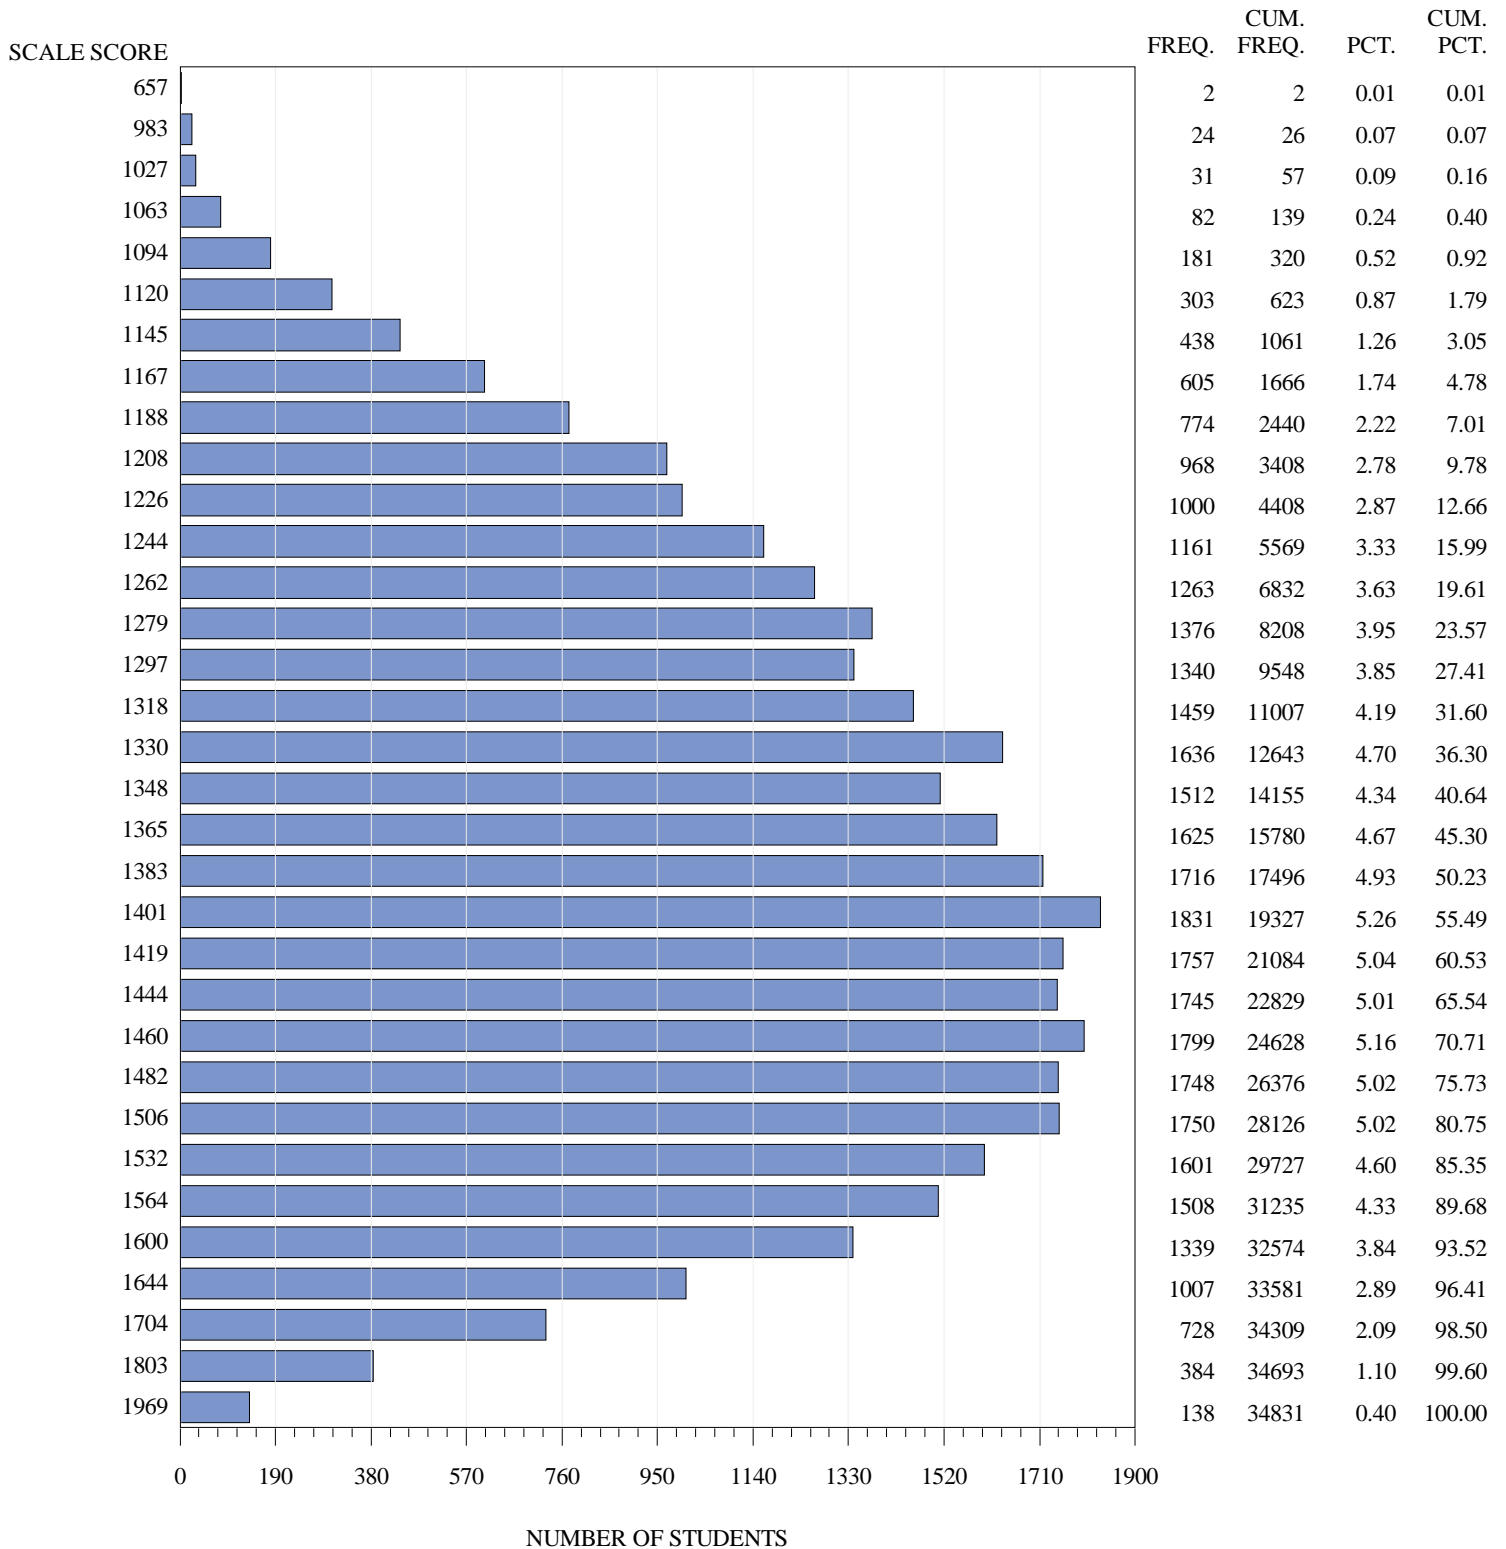

**FREQUENCY DISTRIBUTION – SCALE SCORES
STAAR SPANISH SPRING 2018
GRADE 3 READING
ALL STUDENTS^a**

^aStudents who took the braille or the paper STAAR with Embedded Supports version of the test are not included in the frequency distribution tables.