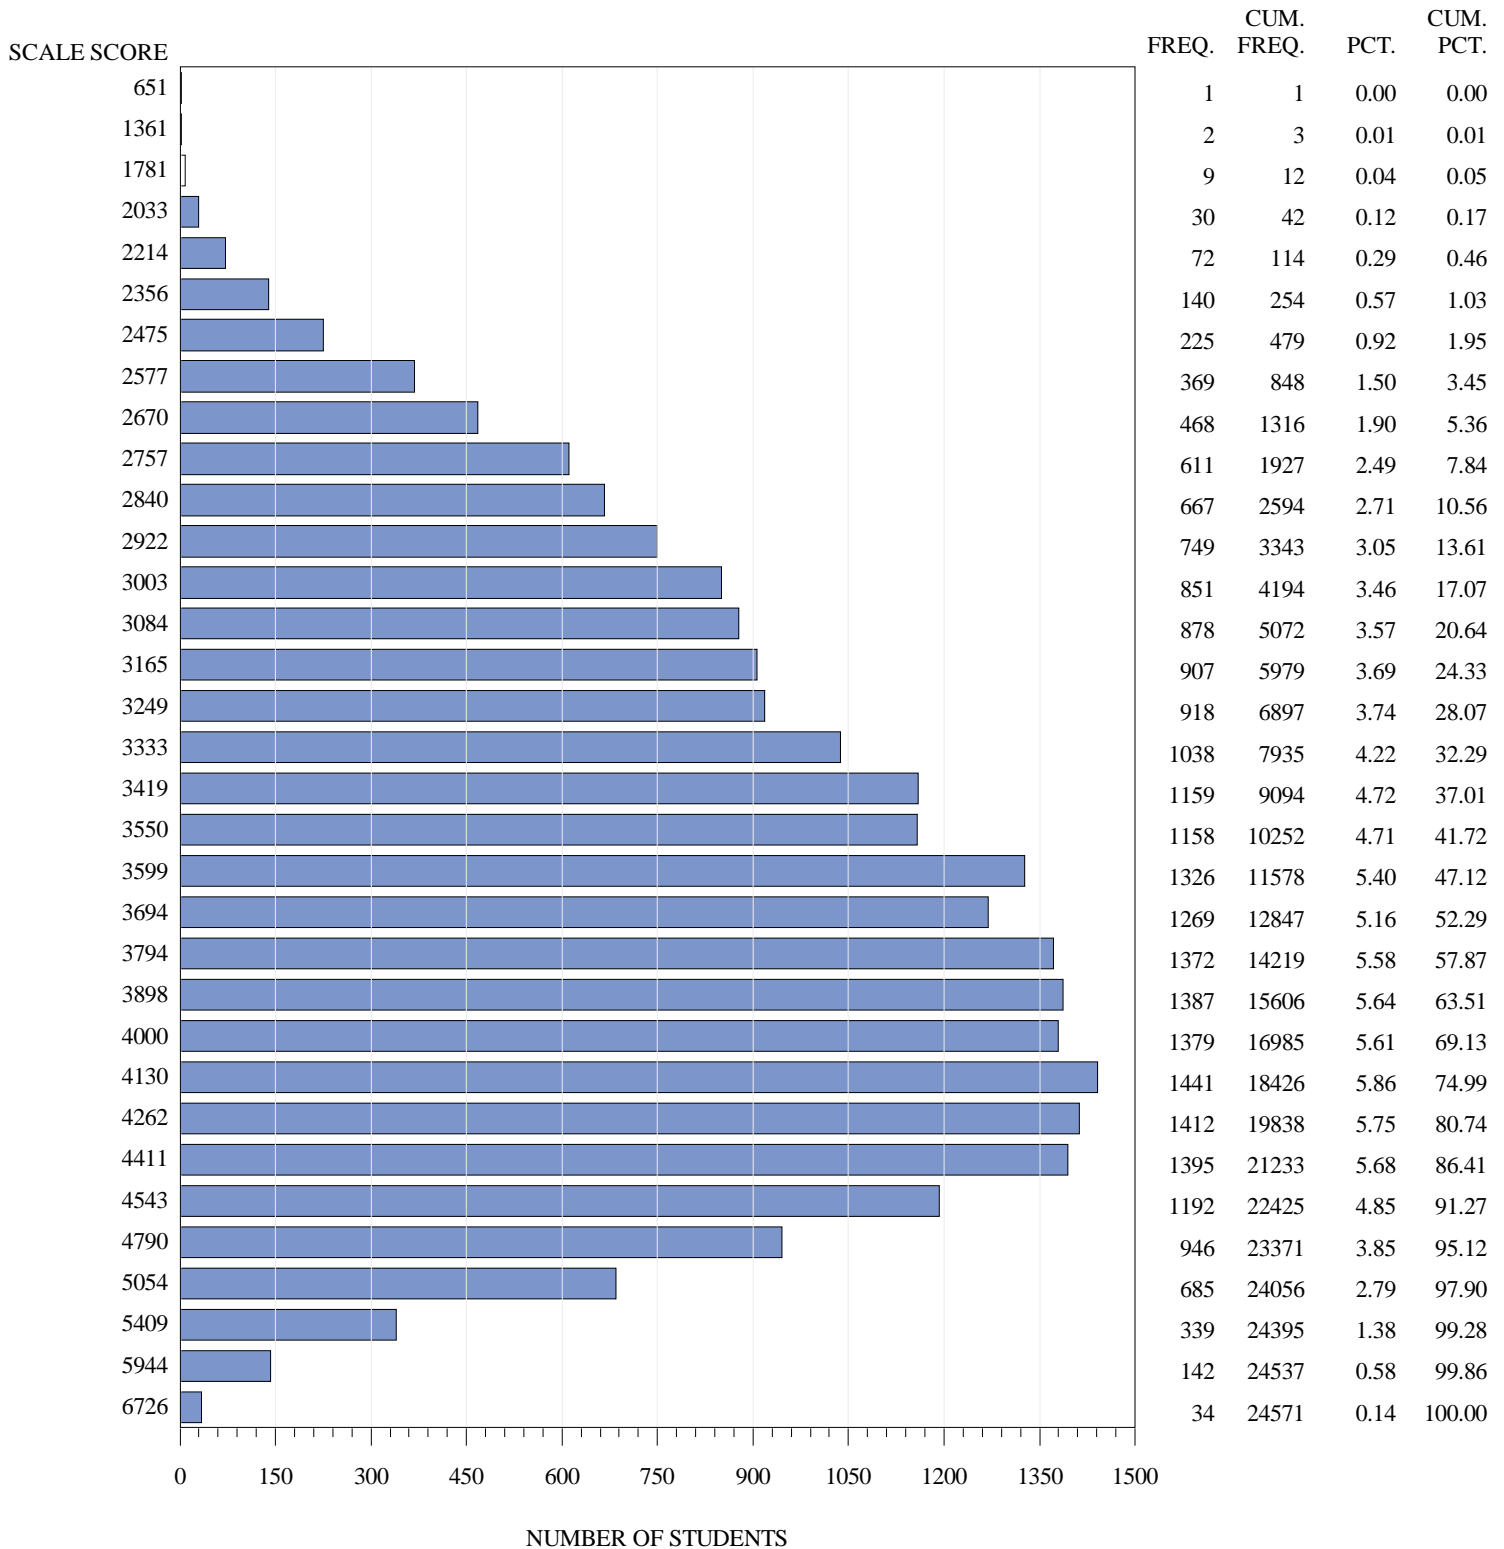

**FREQUENCY DISTRIBUTION – SCALE SCORES
STAAR SPANISH SPRING 2018
GRADE 4 WRITING
ALL STUDENTS^a**

^aStudents who took the braille or the paper STAAR with Embedded Supports version of the test are not included in the frequency distribution tables.