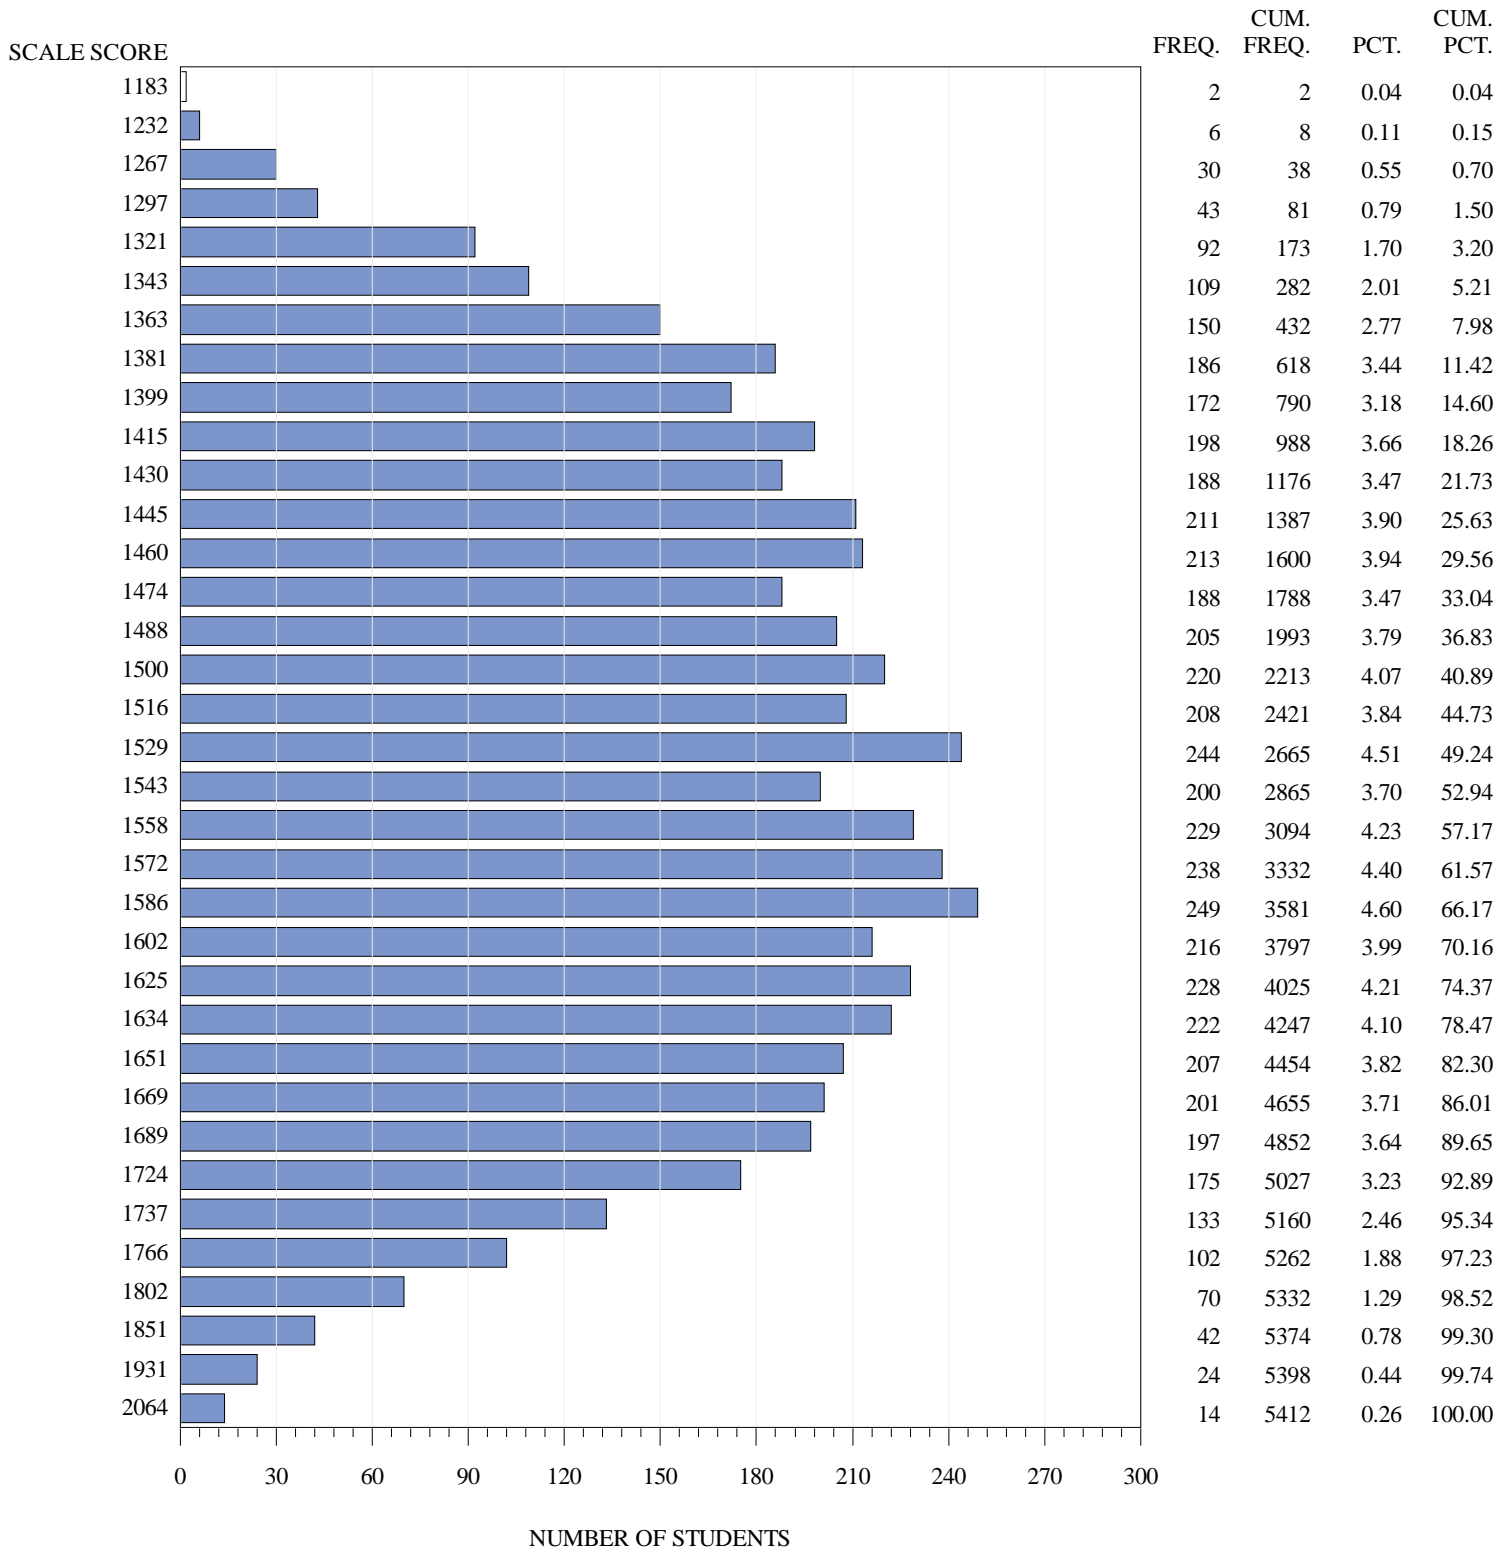

**FREQUENCY DISTRIBUTION – SCALE SCORES
STAAR SPANISH SPRING 2018
GRADE 5 MATH
ALL STUDENTS^a**

^aStudents who took the braille or the paper STAAR with Embedded Supports version of the test are not included in the frequency distribution tables.