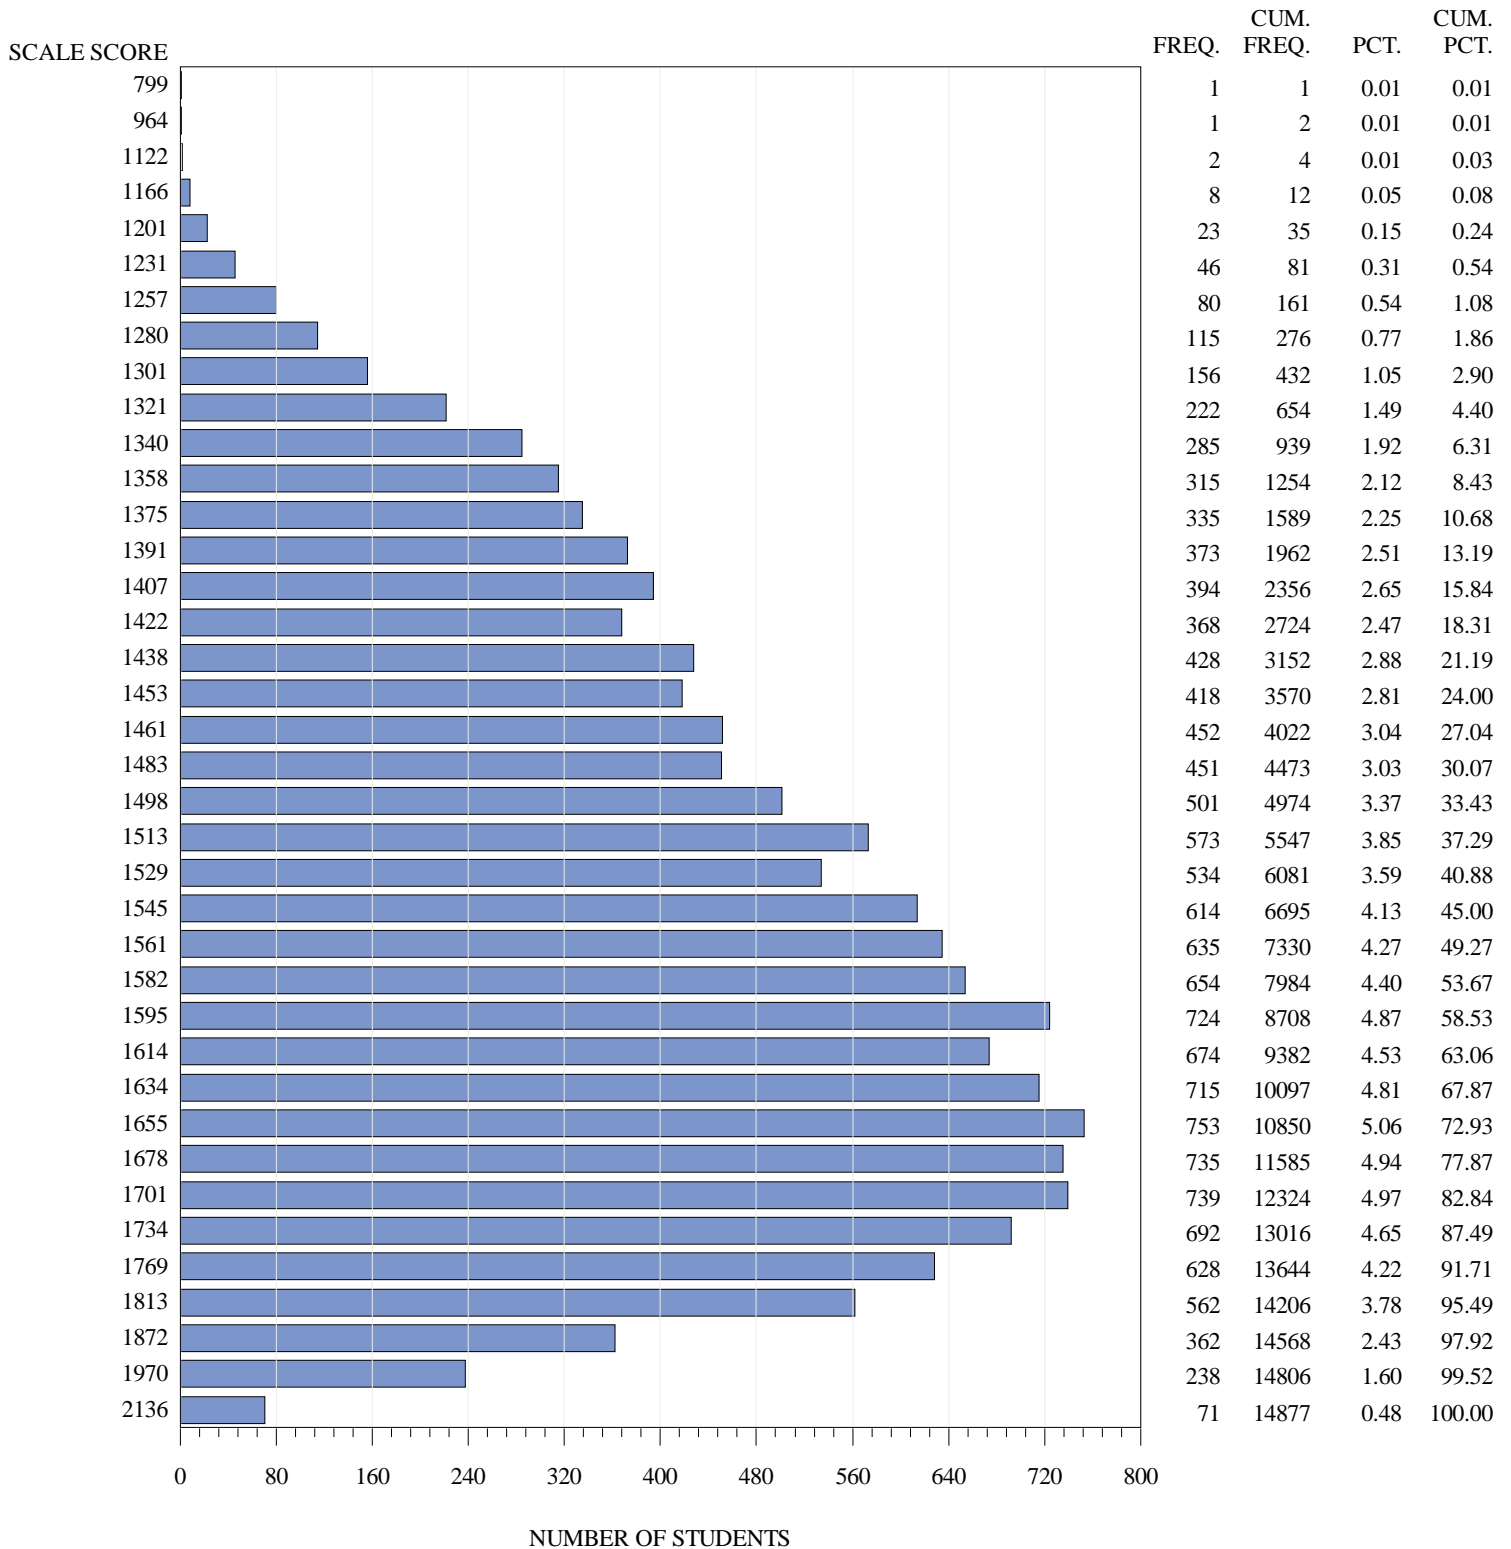

**FREQUENCY DISTRIBUTION – SCALE SCORES
STAAR SPANISH SPRING 2018
GRADE 5 READING
ALL STUDENTS^a**

^aStudents who took the braille or the paper STAAR with Embedded Supports version of the test are not included in the frequency distribution tables.