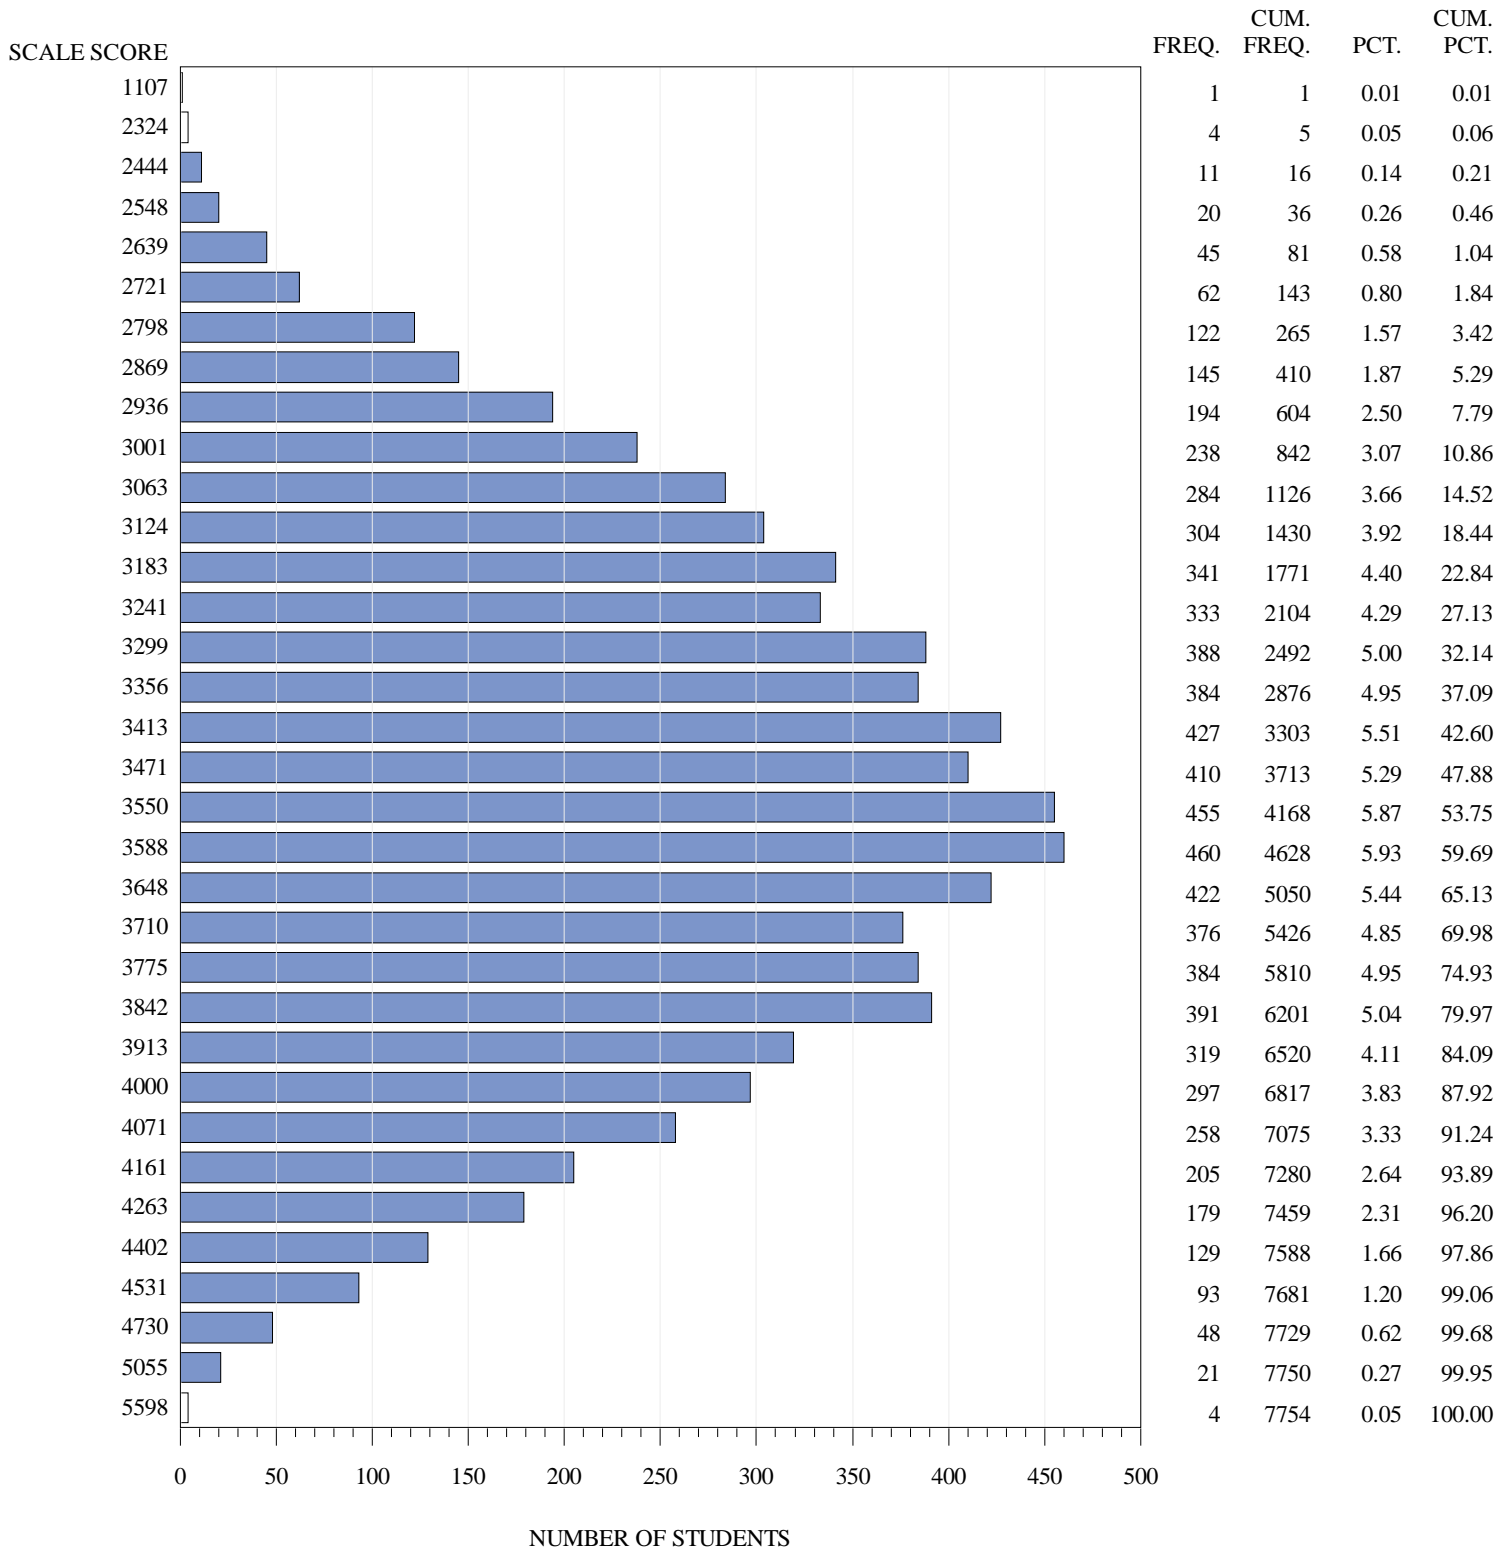

**FREQUENCY DISTRIBUTION – SCALE SCORES
STAAR SPANISH SPRING 2018
GRADE 5 SCIENCE
ALL STUDENTS^a**

^aStudents who took the braille or the paper STAAR with Embedded Supports version of the test are not included in the frequency distribution tables.