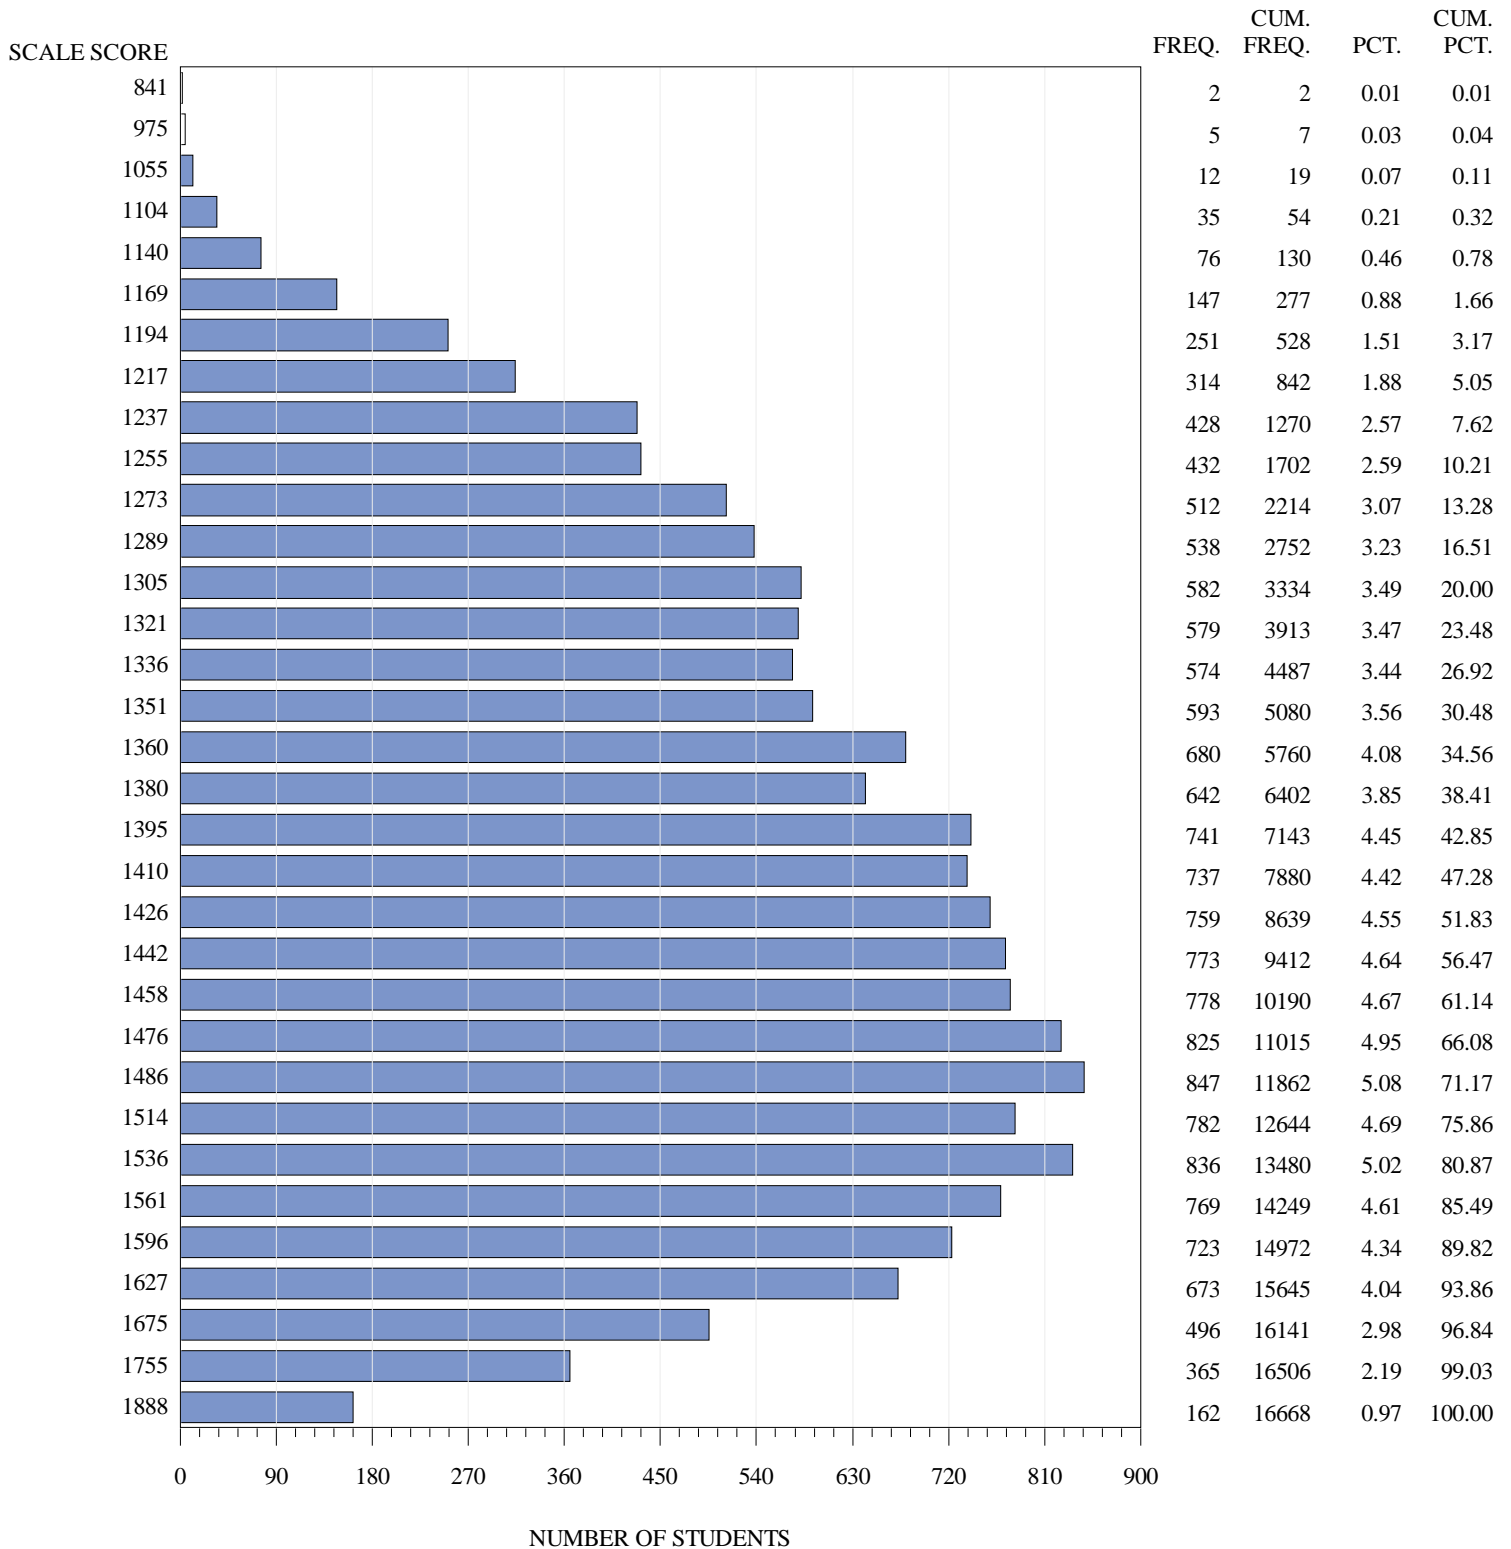

**FREQUENCY DISTRIBUTION – SCALE SCORES  
STAAR SPANISH SPRING 2018  
GRADE 3 MATH  
ALL STUDENTS\***

\*Students who took the braille or the paper STAAR with Embedded Supports version of the test are not included in the frequency distribution tables.