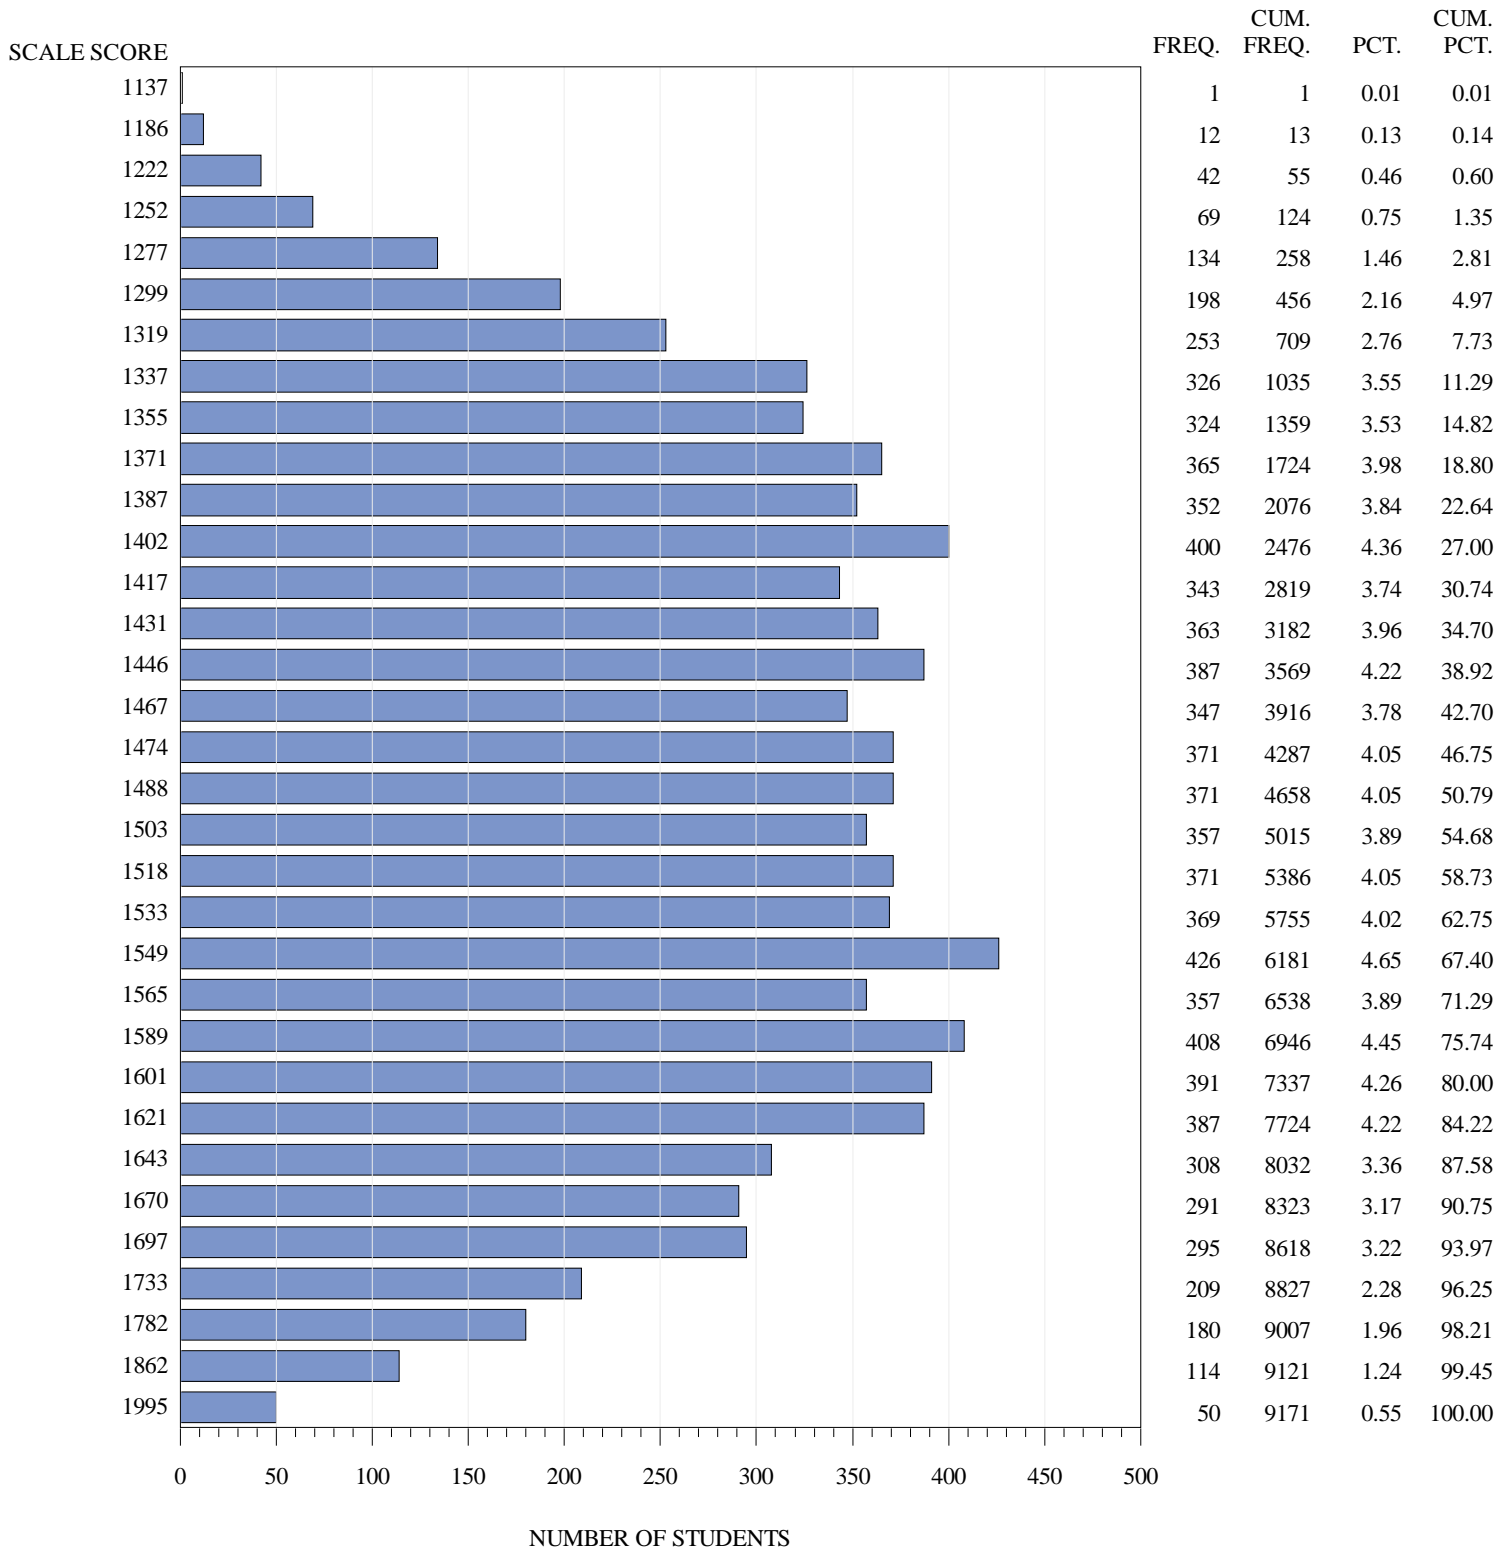

**FREQUENCY DISTRIBUTION – SCALE SCORES
STAAR SPANISH SPRING 2018
GRADE 4 MATH
ALL STUDENTS***

*Students who took the braille or the paper STAAR with Embedded Supports version of the test are not included in the frequency distribution tables.