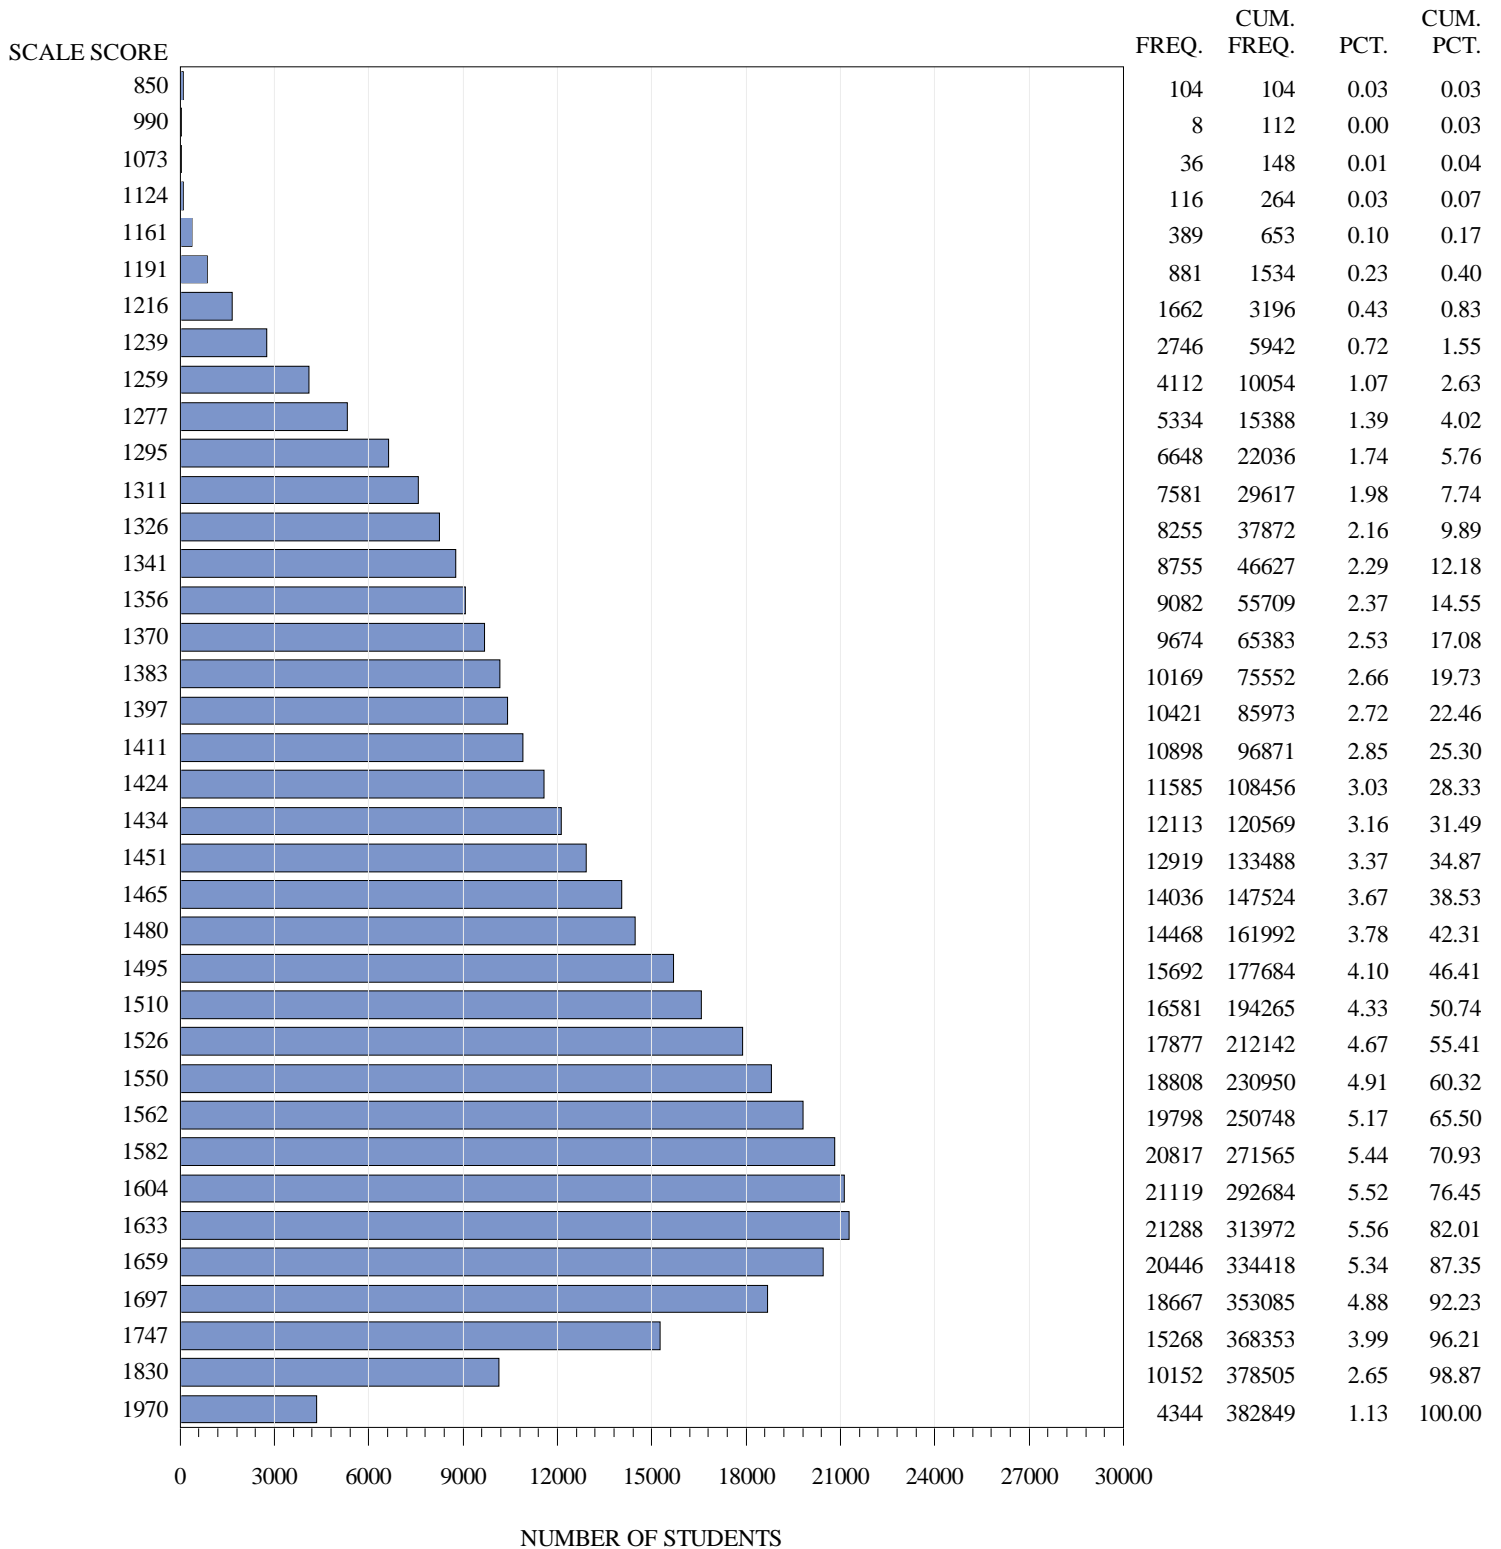

**FREQUENCY DISTRIBUTION – SCALE SCORES
STAAR ENGLISH SPRING 2018
GRADE 4 READING
ALL STUDENTS^a**

^aStudents who took the braille or the paper STAAR with Embedded Supports version of the test are not included in the frequency distribution tables.