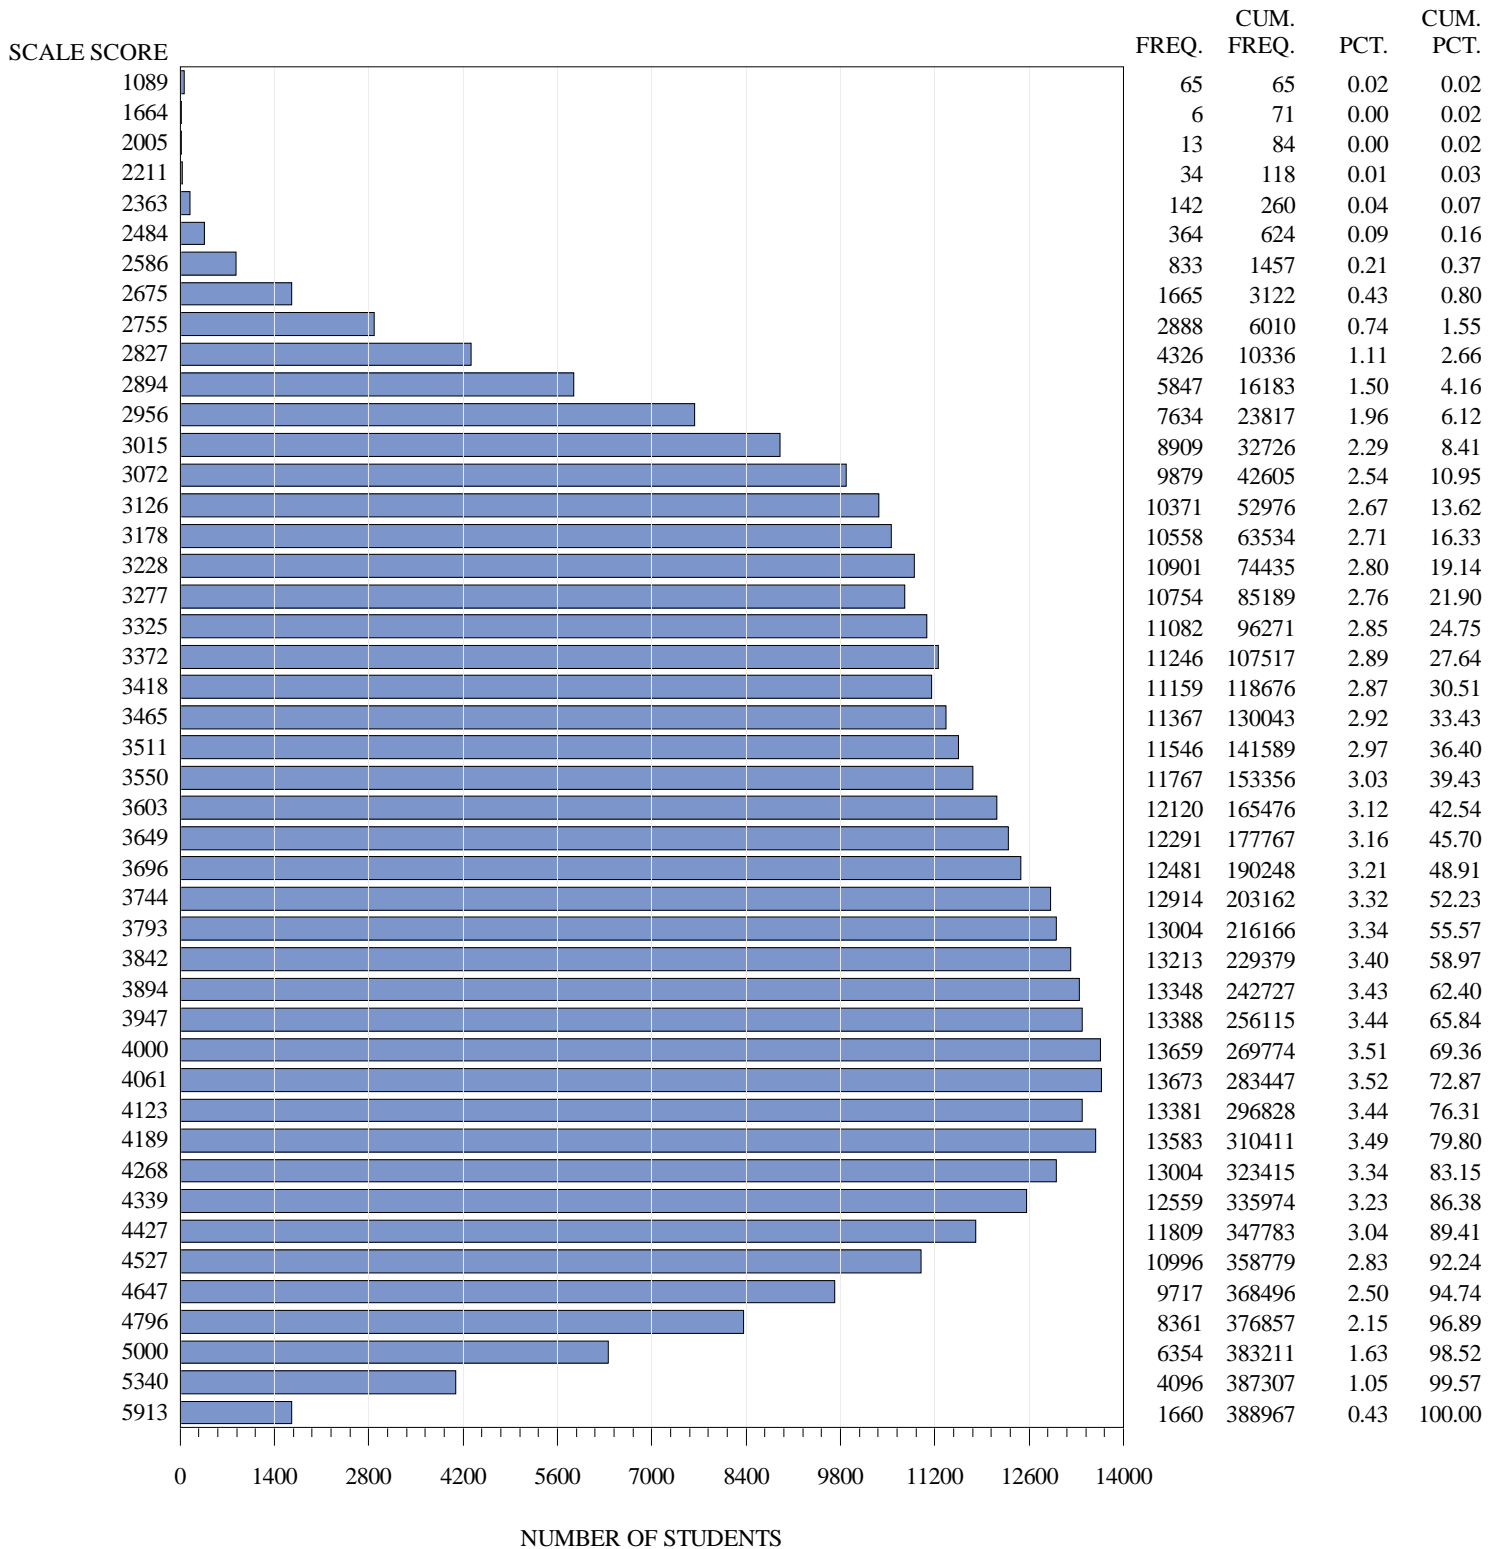

**FREQUENCY DISTRIBUTION – SCALE SCORES
STAAR ENGLISH SPRING 2018
GRADE 8 SOCIAL STUDIES
ALL STUDENTS^a**

^aStudents who took the braille or the paper STAAR with Embedded Supports version of the test are not included in the frequency distribution tables.