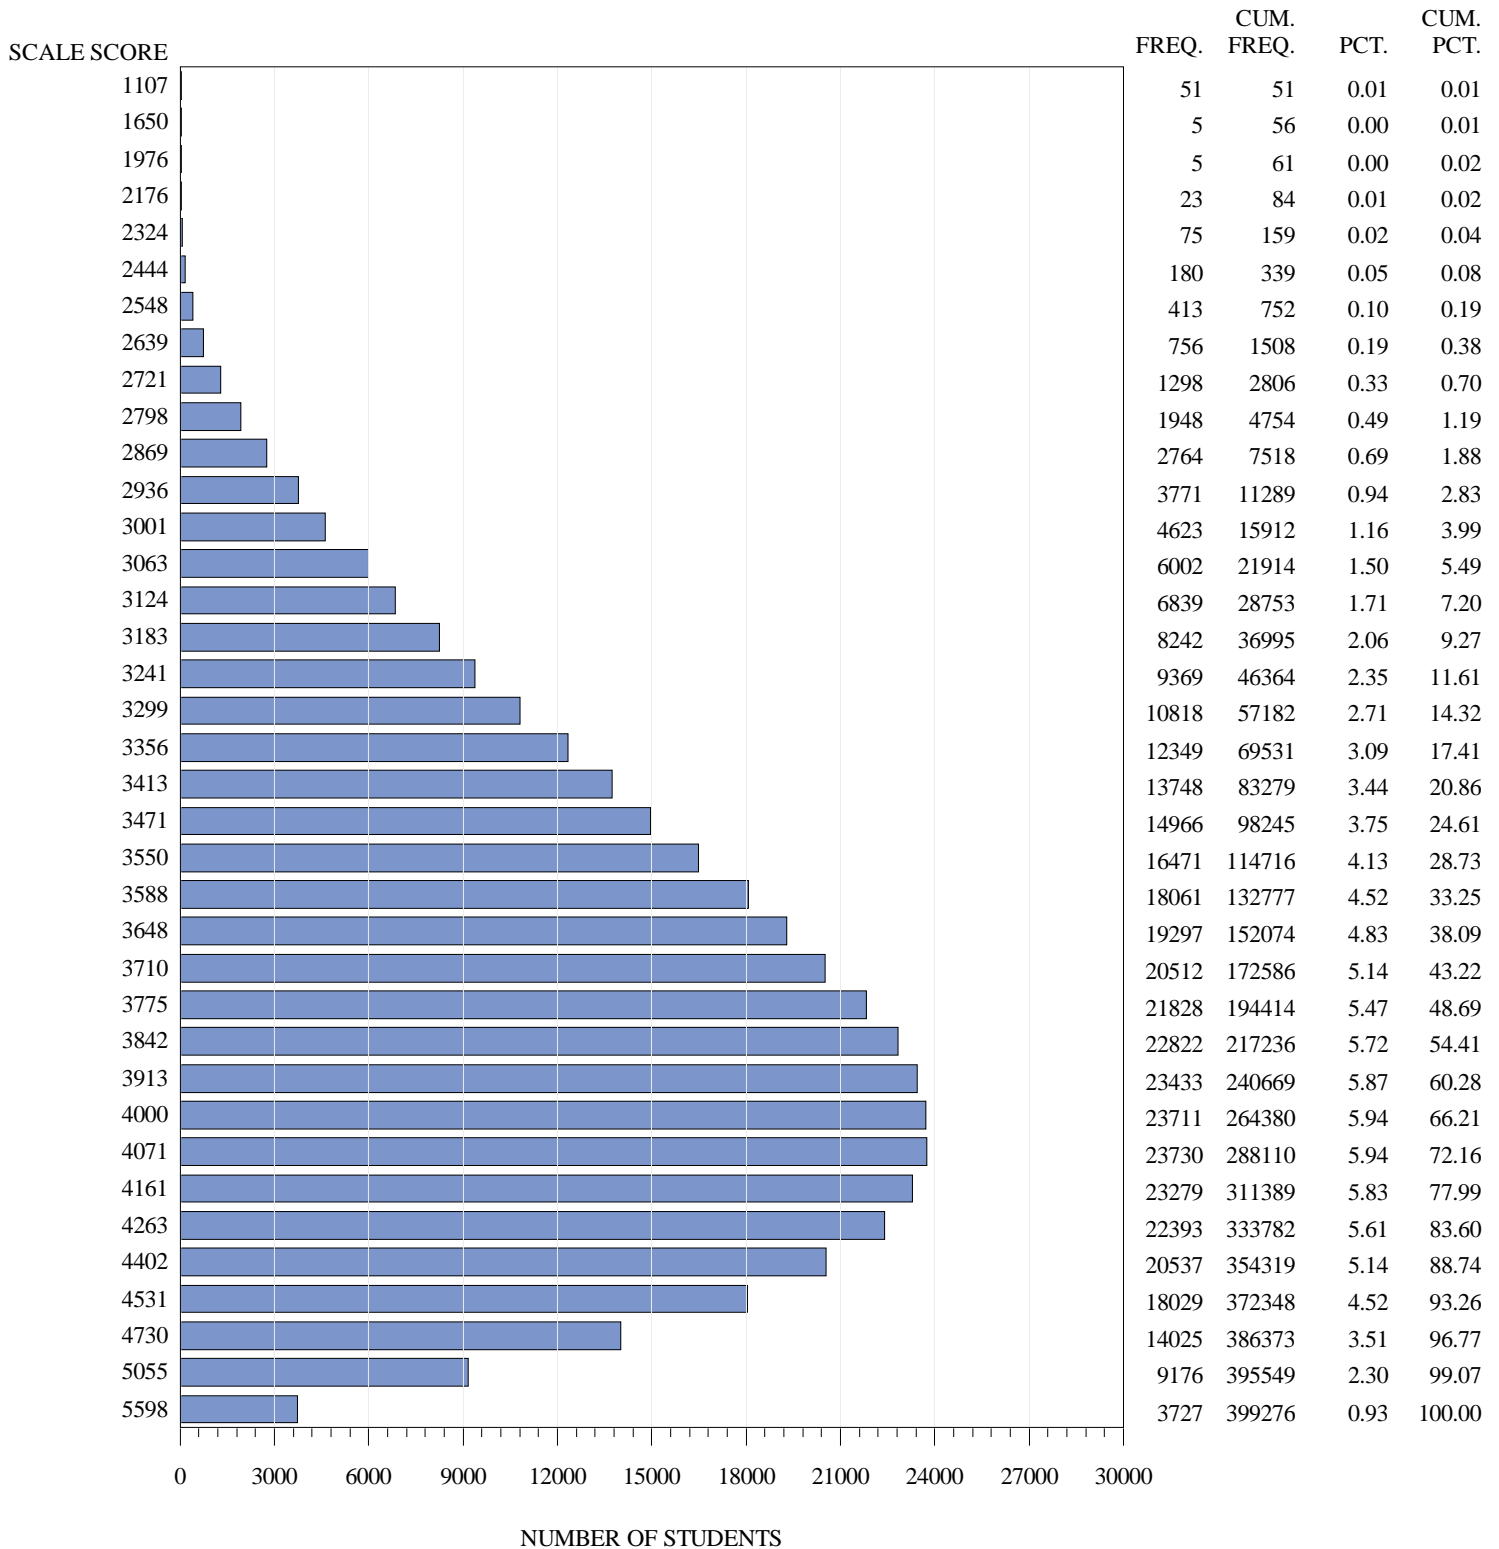

**FREQUENCY DISTRIBUTION – SCALE SCORES
STAAR ENGLISH SPRING 2018
GRADE 5 SCIENCE
ALL STUDENTS^a**

^aStudents who took the braille or the paper STAAR with Embedded Supports version of the test are not included in the frequency distribution tables.