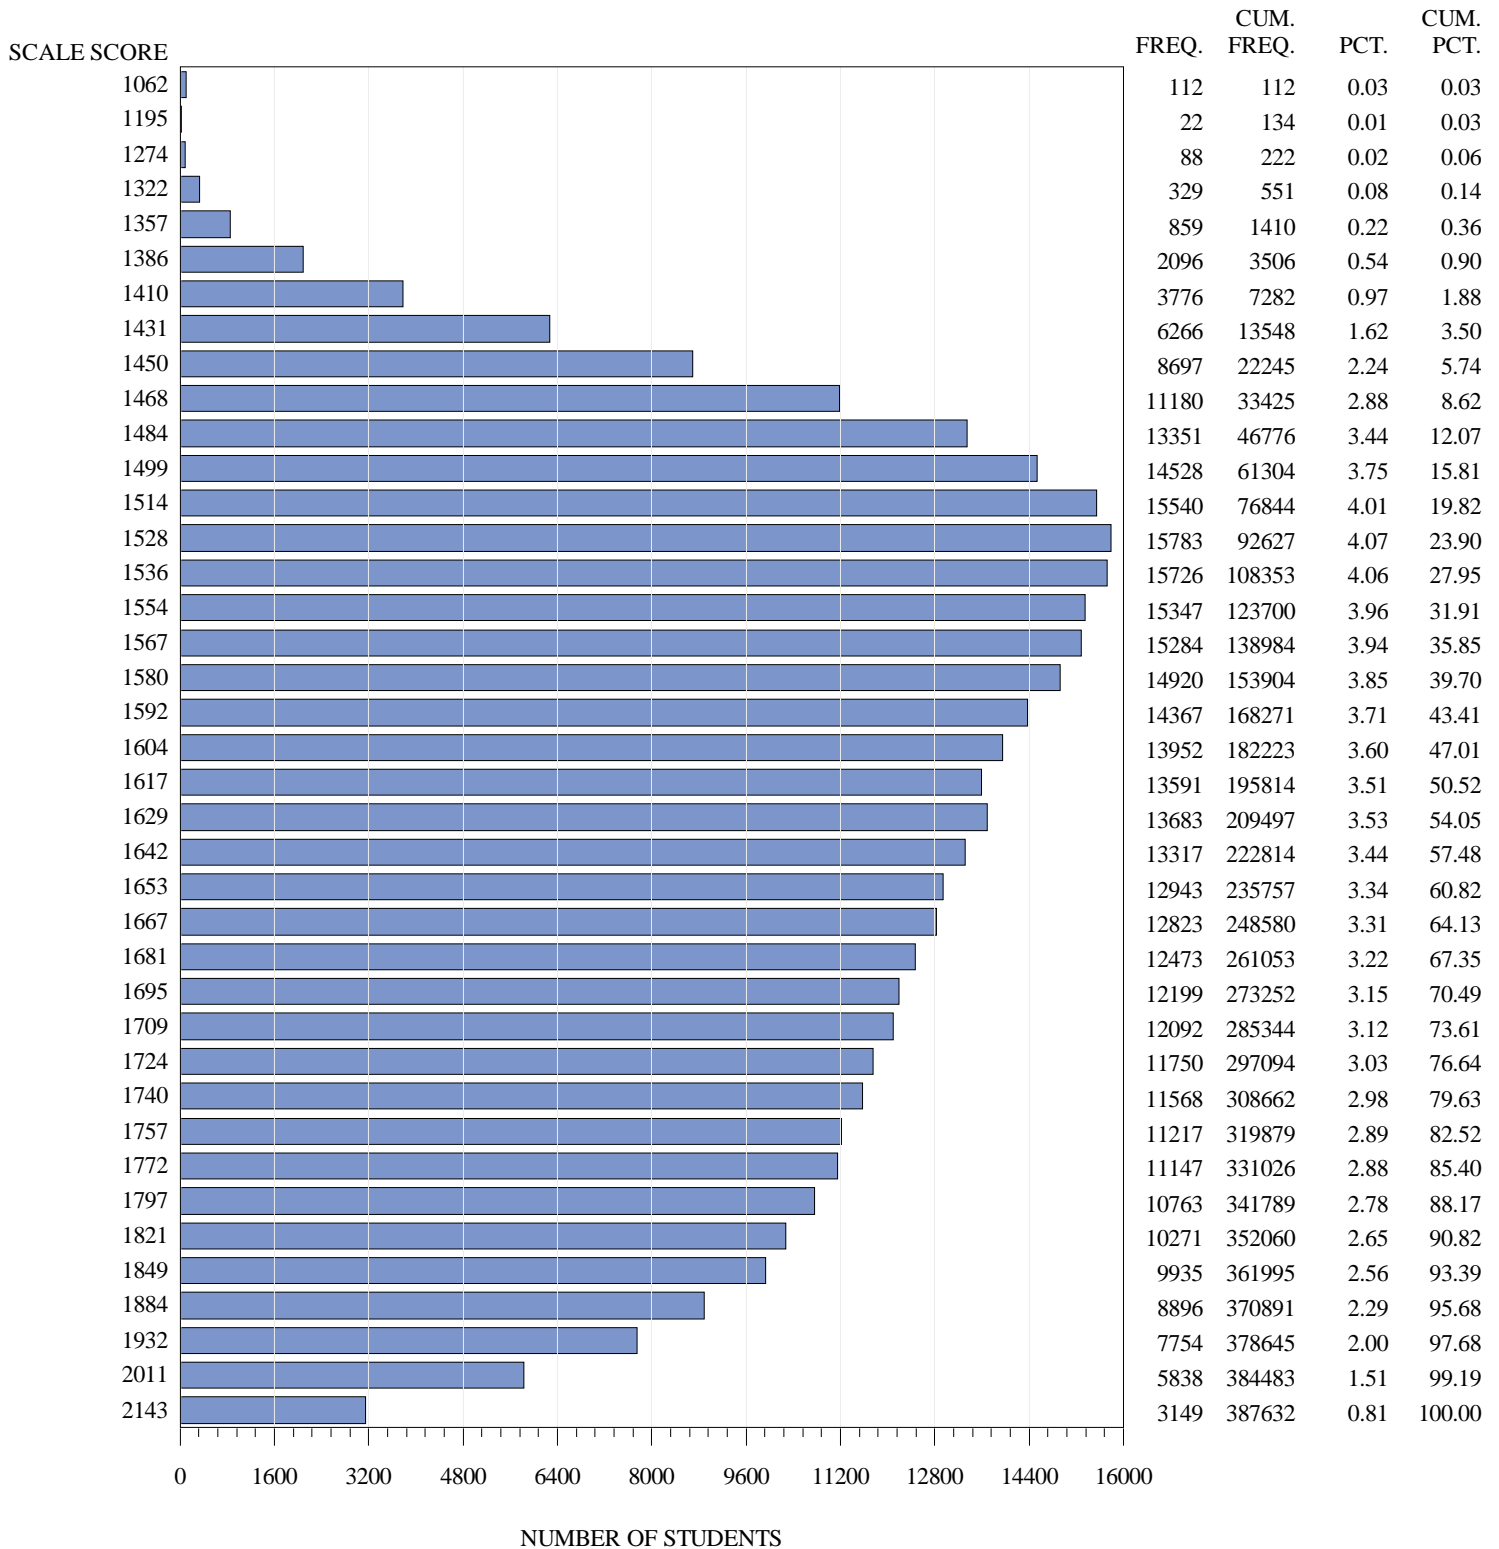

**FREQUENCY DISTRIBUTION – SCALE SCORES
STAAR ENGLISH SPRING 2018
GRADE 6 MATH
ALL STUDENTS***

*Students who took the braille or the paper STAAR with Embedded Supports version of the test are not included in the frequency distribution tables.