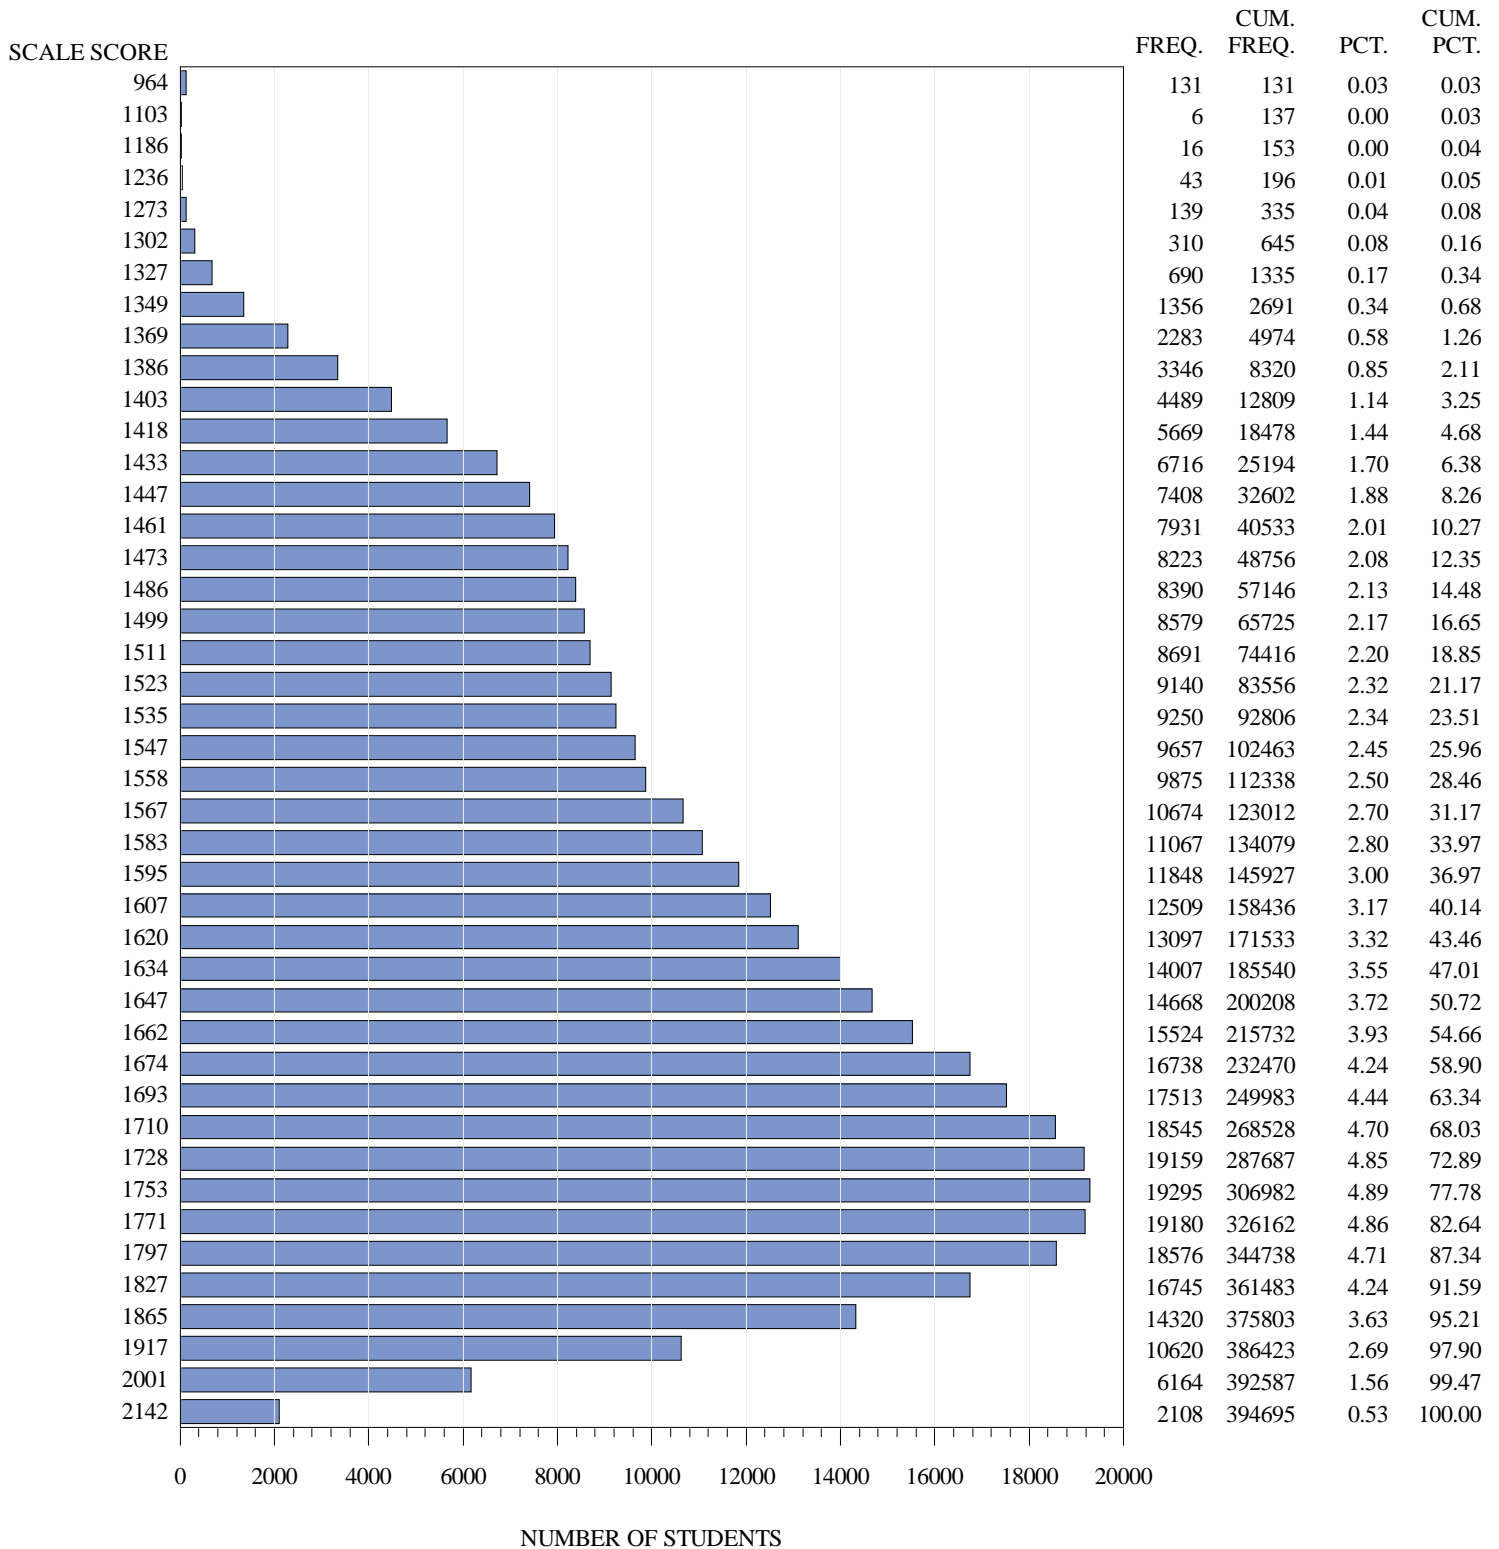

**FREQUENCY DISTRIBUTION – SCALE SCORES
STAAR ENGLISH SPRING 2018
GRADE 7 READING
ALL STUDENTS***

*Students who took the braille or the paper STAAR with Embedded Supports version of the test are not included in the frequency distribution tables.