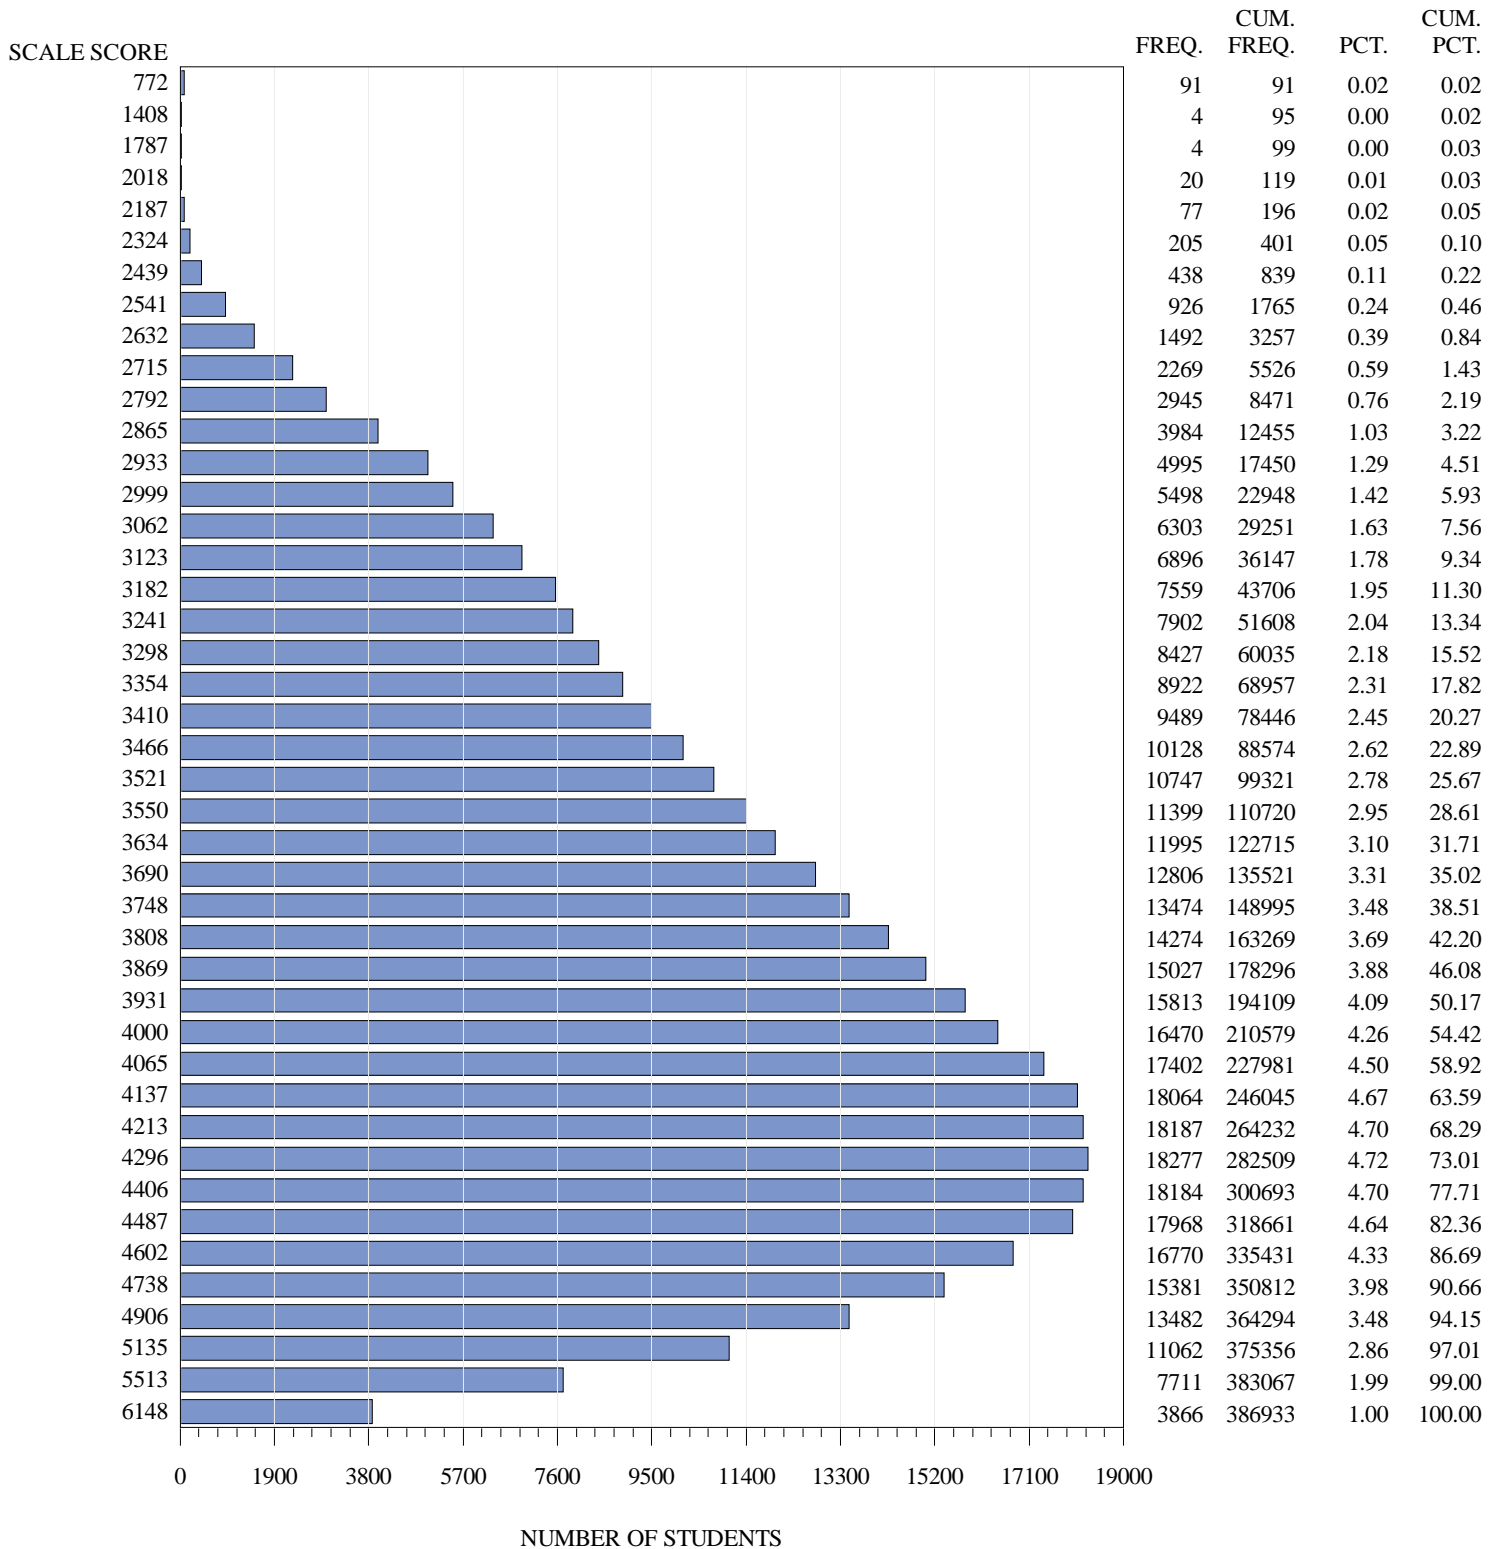

**FREQUENCY DISTRIBUTION – SCALE SCORES
STAAR ENGLISH SPRING 2018
GRADE 8 SCIENCE
ALL STUDENTS^a**

^aStudents who took the braille or the paper STAAR with Embedded Supports version of the test are not included in the frequency distribution tables.