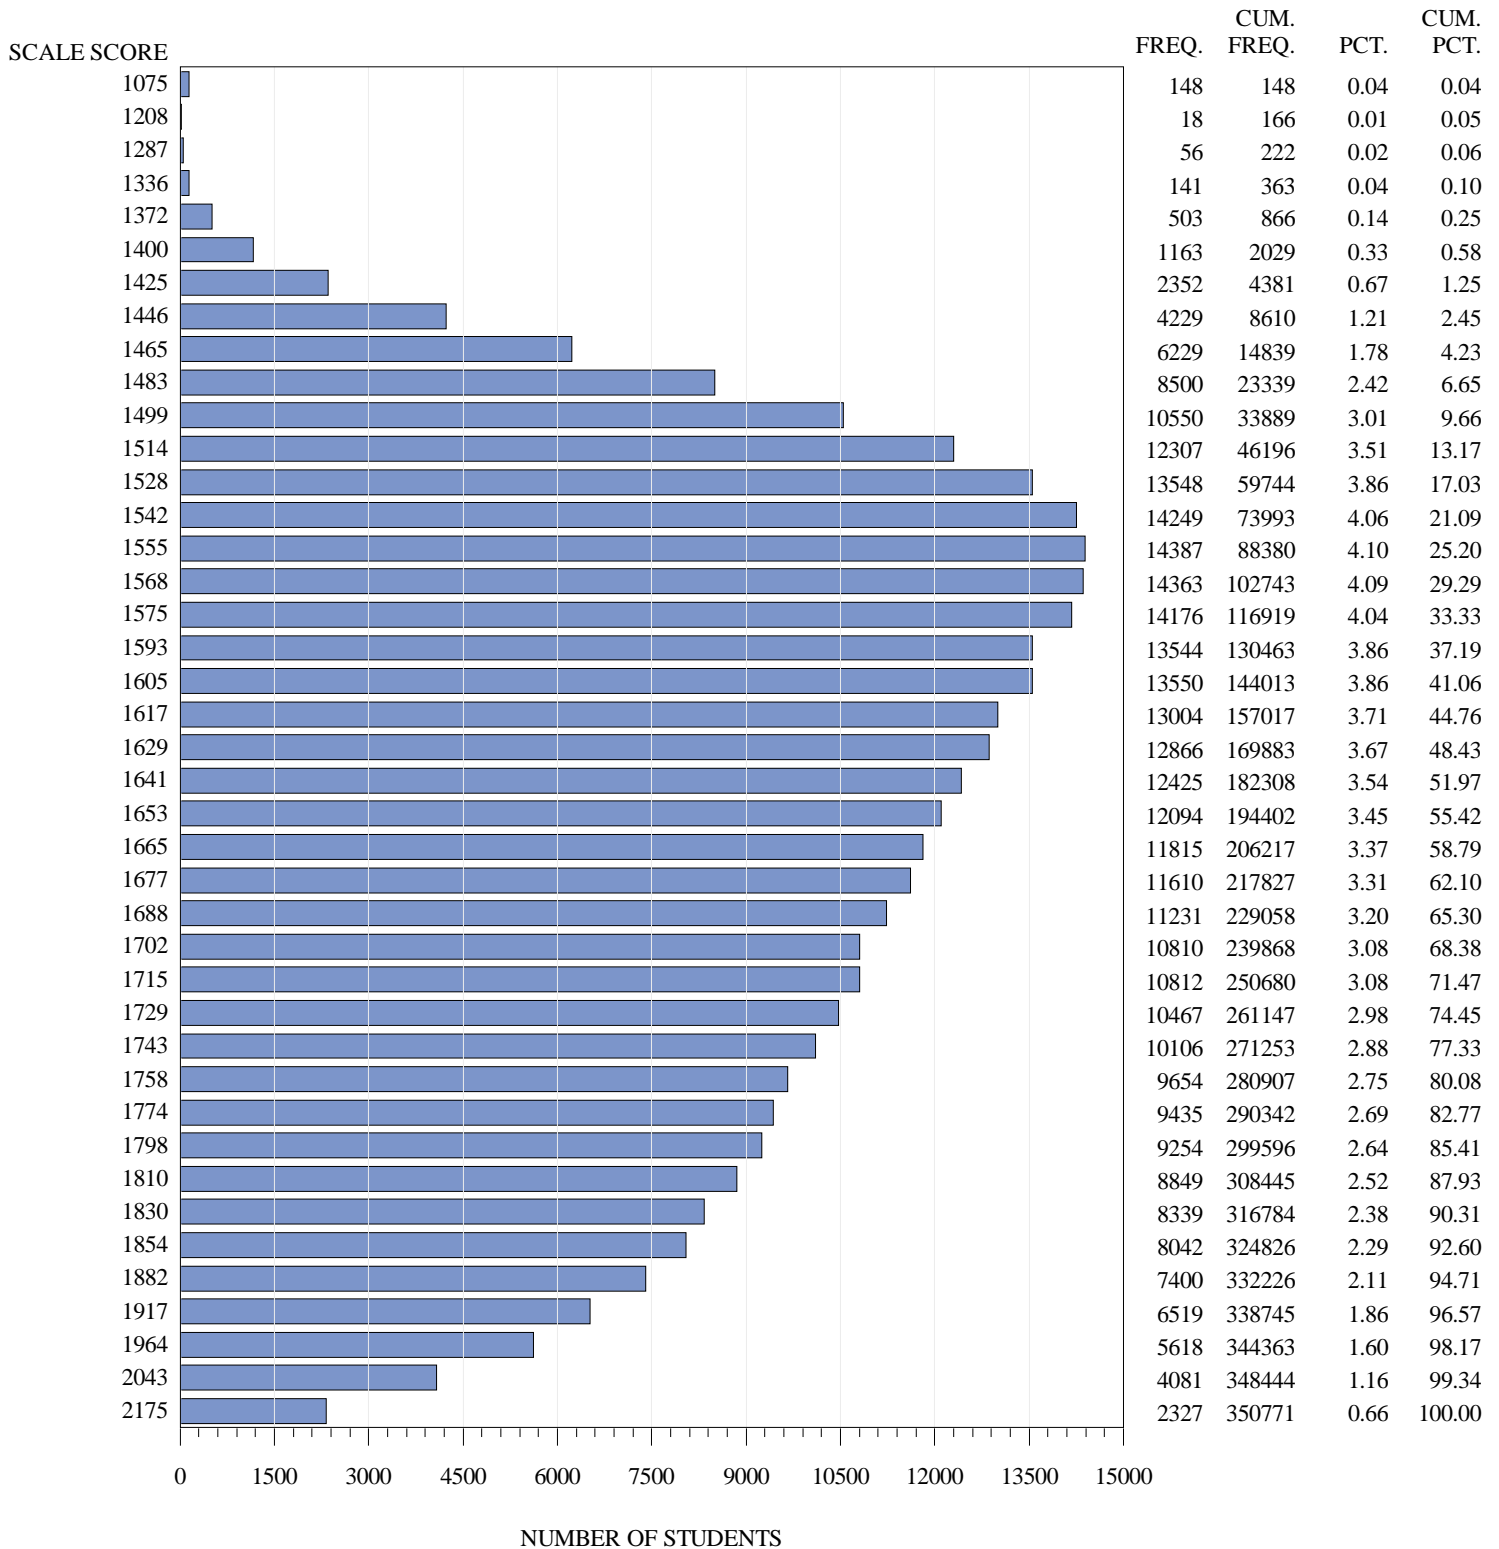

**FREQUENCY DISTRIBUTION – SCALE SCORES
STAAR ENGLISH SPRING 2018
GRADE 7 MATH
ALL STUDENTS^a**

^aStudents who took the braille or the paper STAAR with Embedded Supports version of the test are not included in the frequency distribution tables.