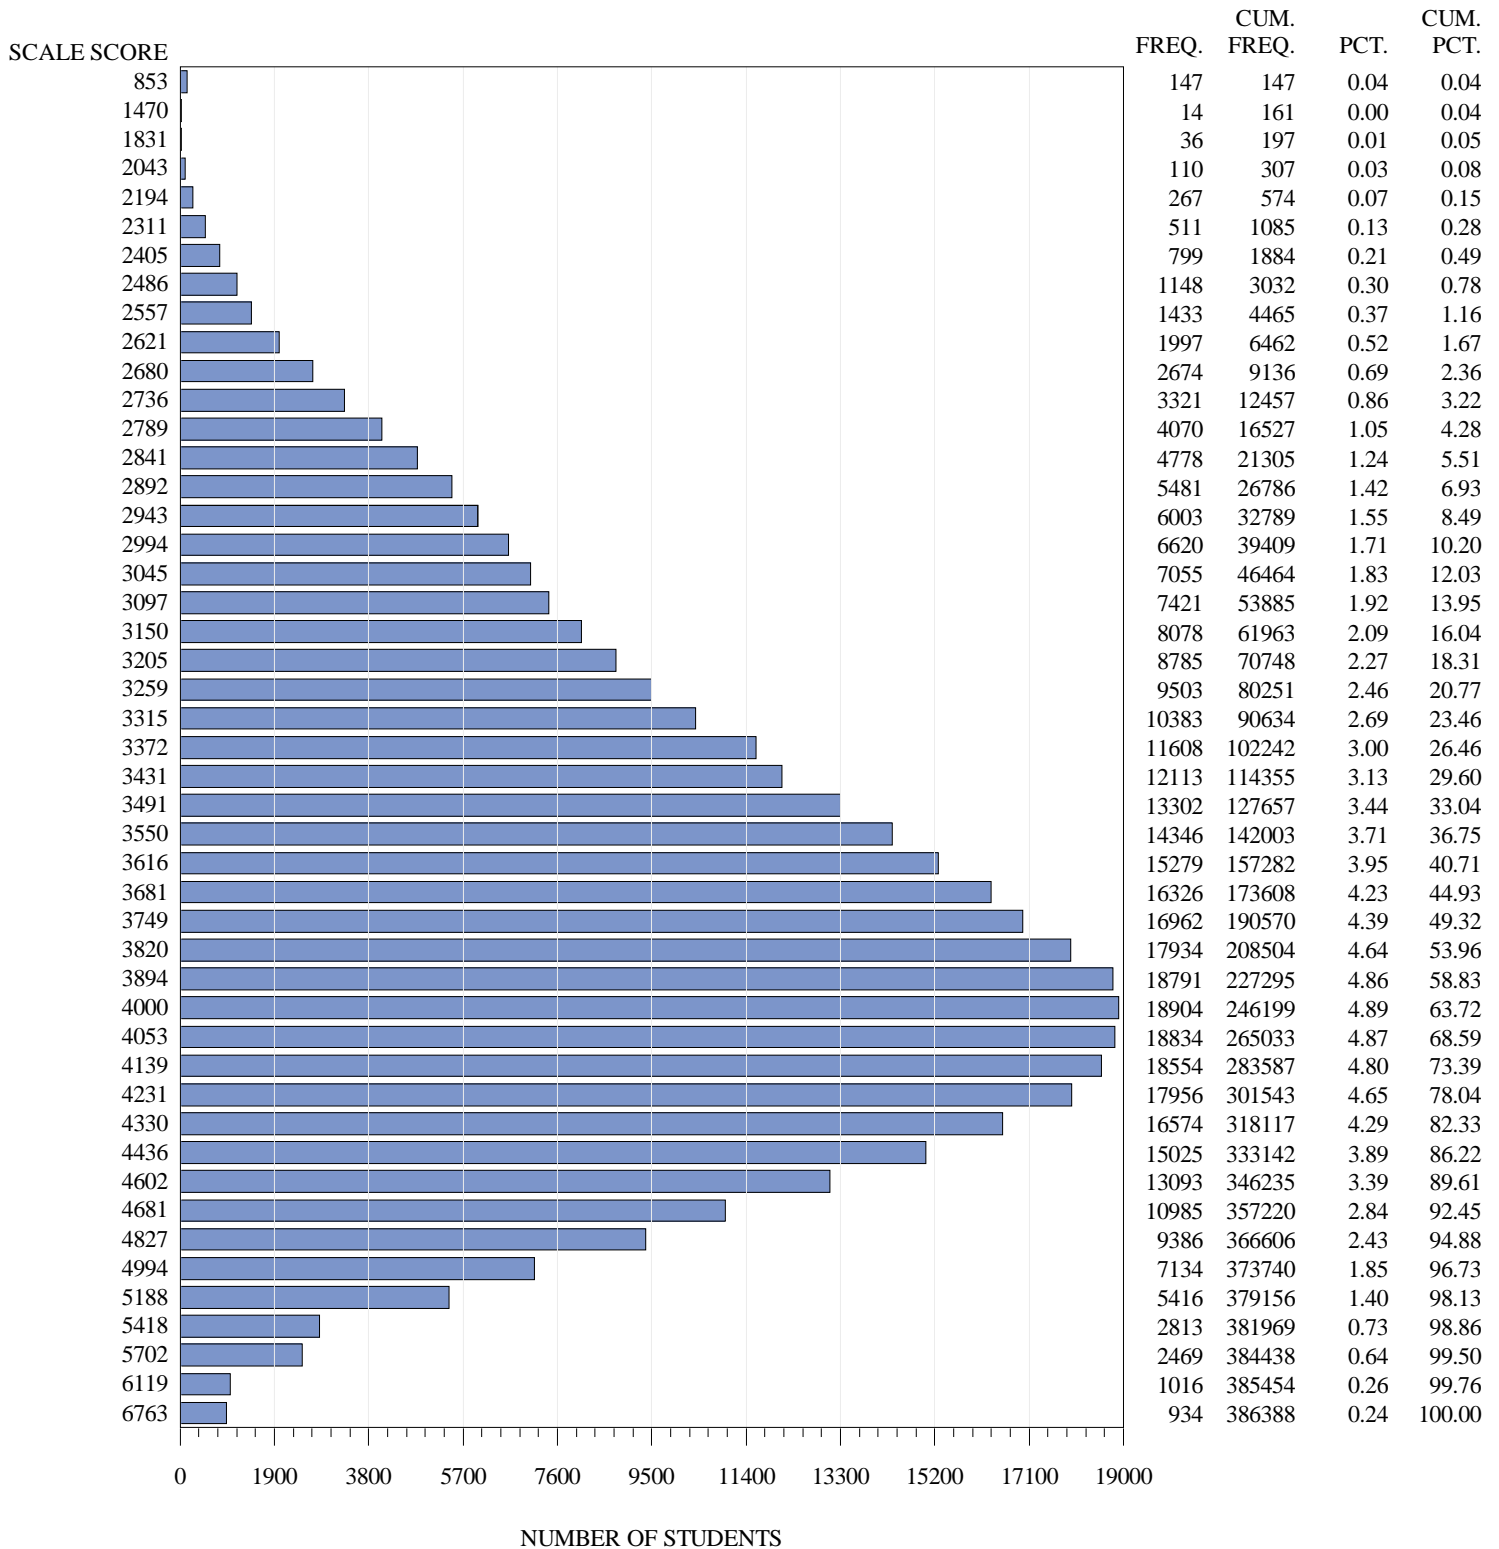

**FREQUENCY DISTRIBUTION – SCALE SCORES
STAAR ENGLISH SPRING 2018
GRADE 7 WRITING
ALL STUDENTS***

*Students who took the braille or the paper STAAR with Embedded Supports version of the test are not included in the frequency distribution tables.