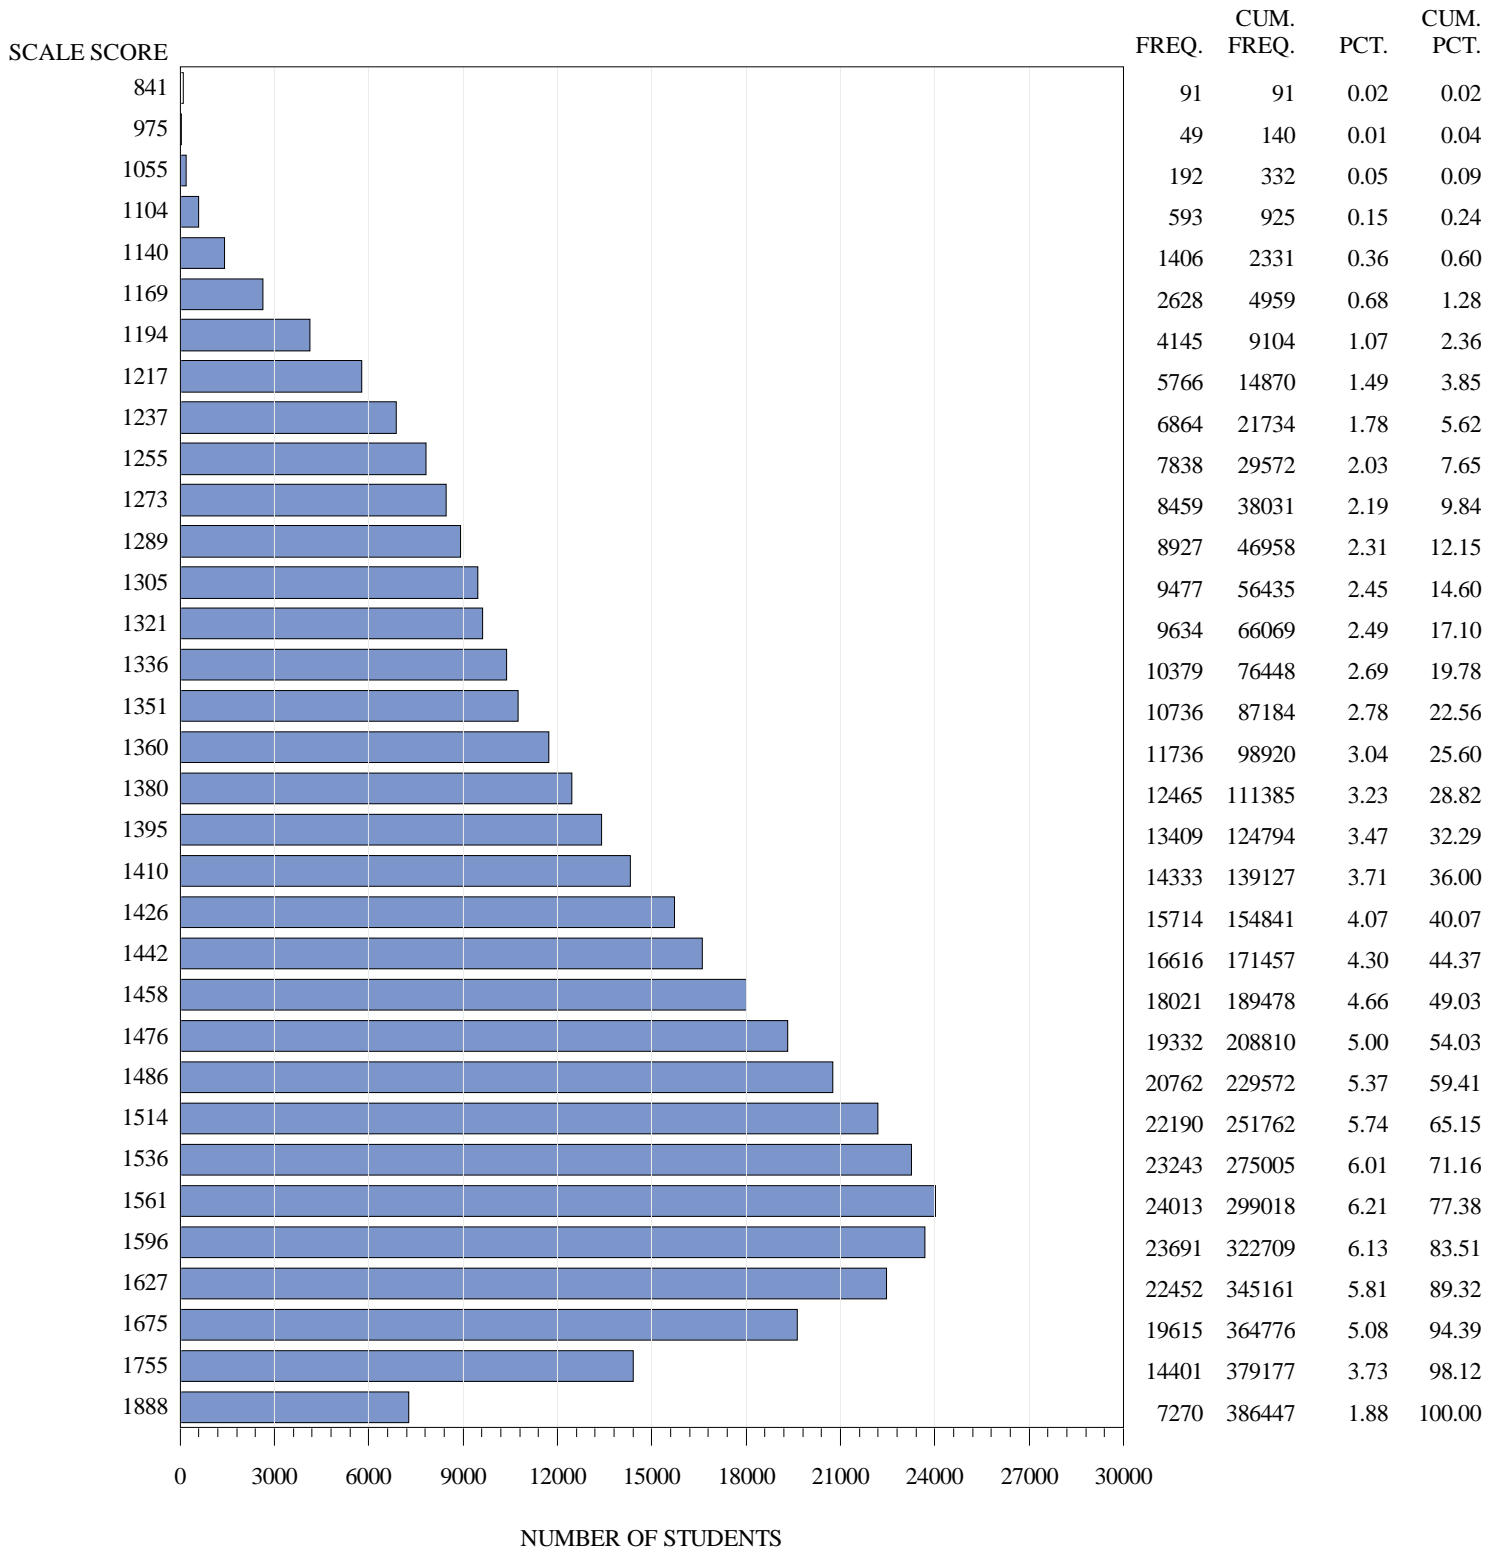

**FREQUENCY DISTRIBUTION – SCALE SCORES  
STAAR ENGLISH SPRING 2018  
GRADE 3 MATH  
ALL STUDENTS<sup>a</sup>**

<sup>a</sup>Students who took the braille or the paper STAAR with Embedded Supports version of the test are not included in the frequency distribution tables.