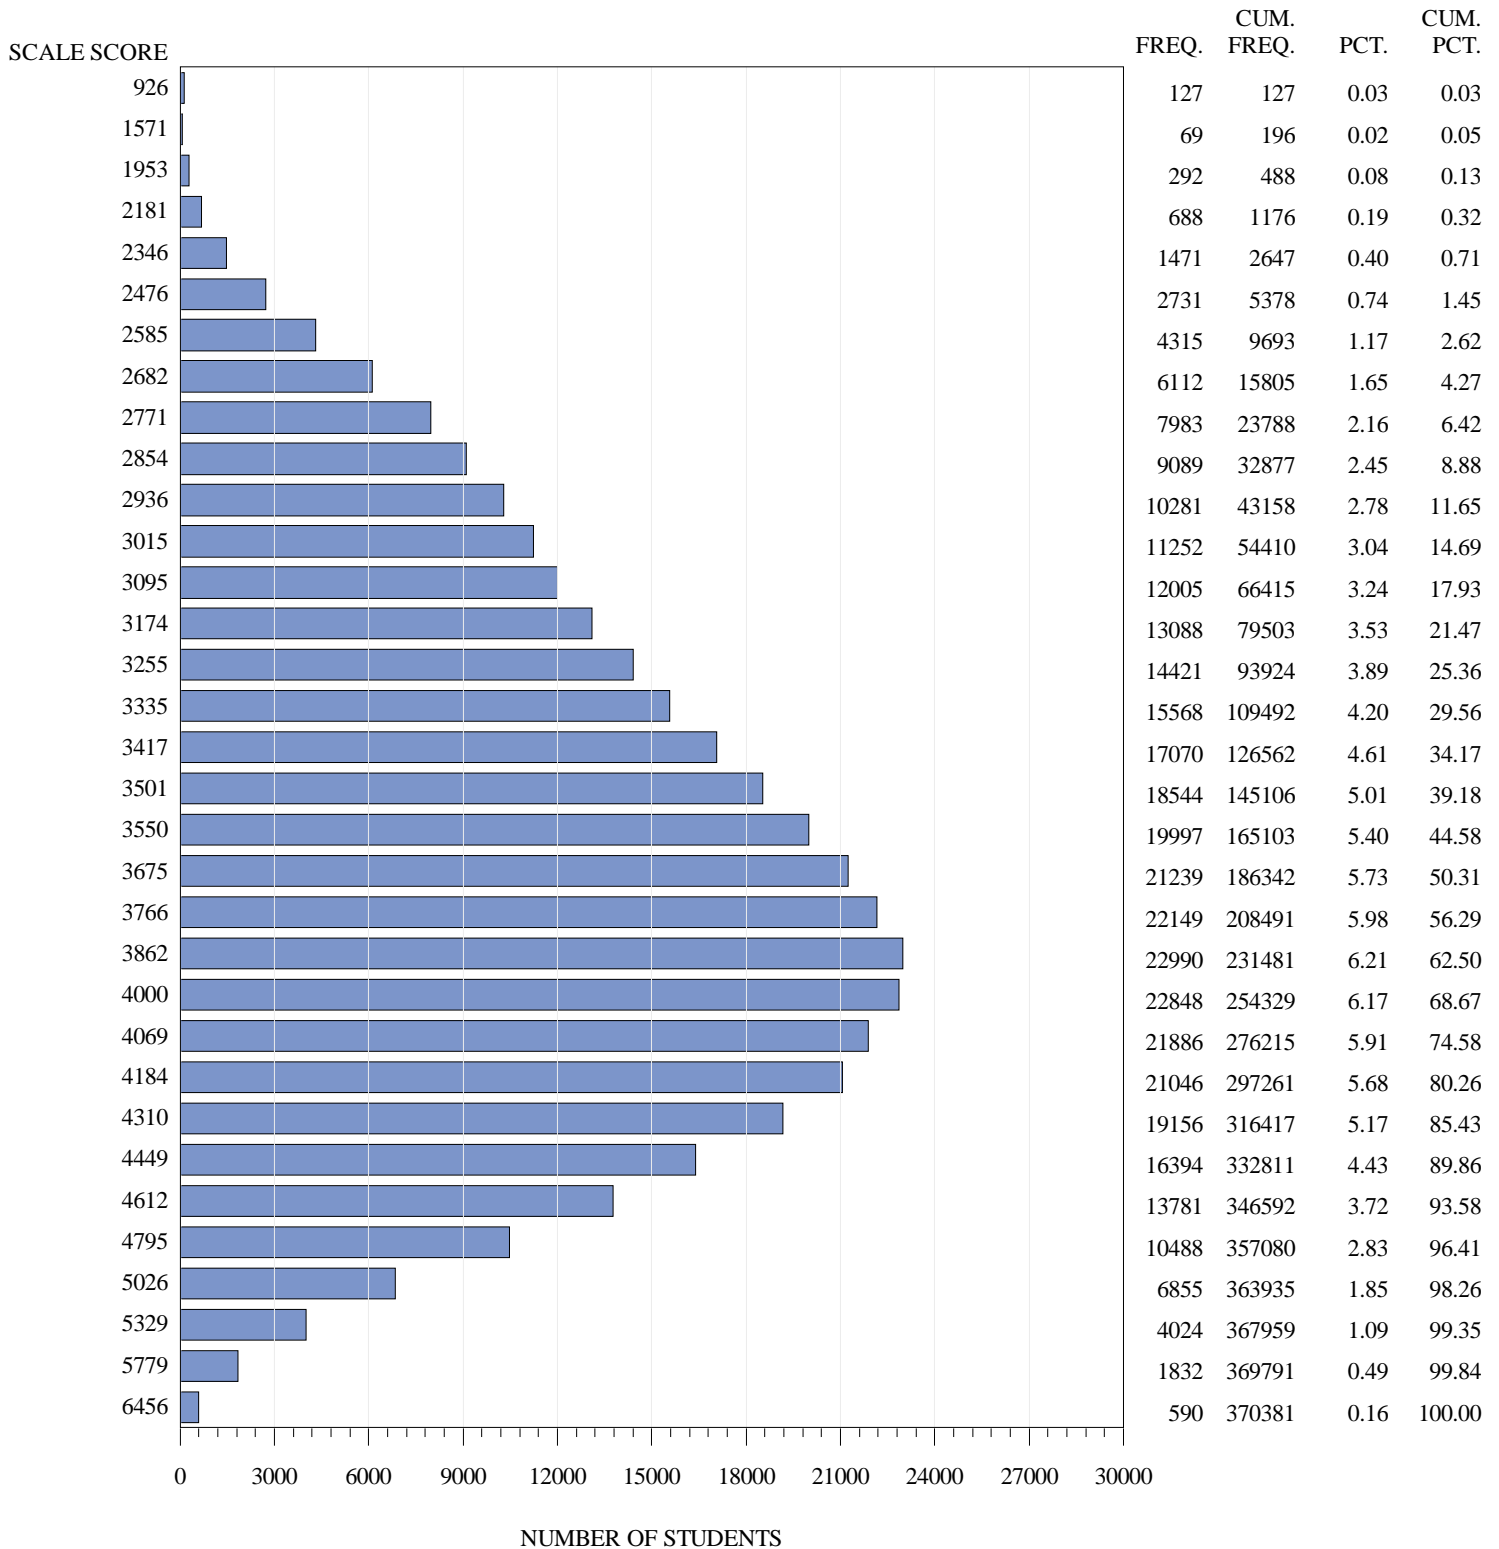

**FREQUENCY DISTRIBUTION – SCALE SCORES
STAAR ENGLISH SPRING 2018
GRADE 4 WRITING
ALL STUDENTS^a**

^aStudents who took the braille or the paper STAAR with Embedded Supports version of the test are not included in the frequency distribution tables.