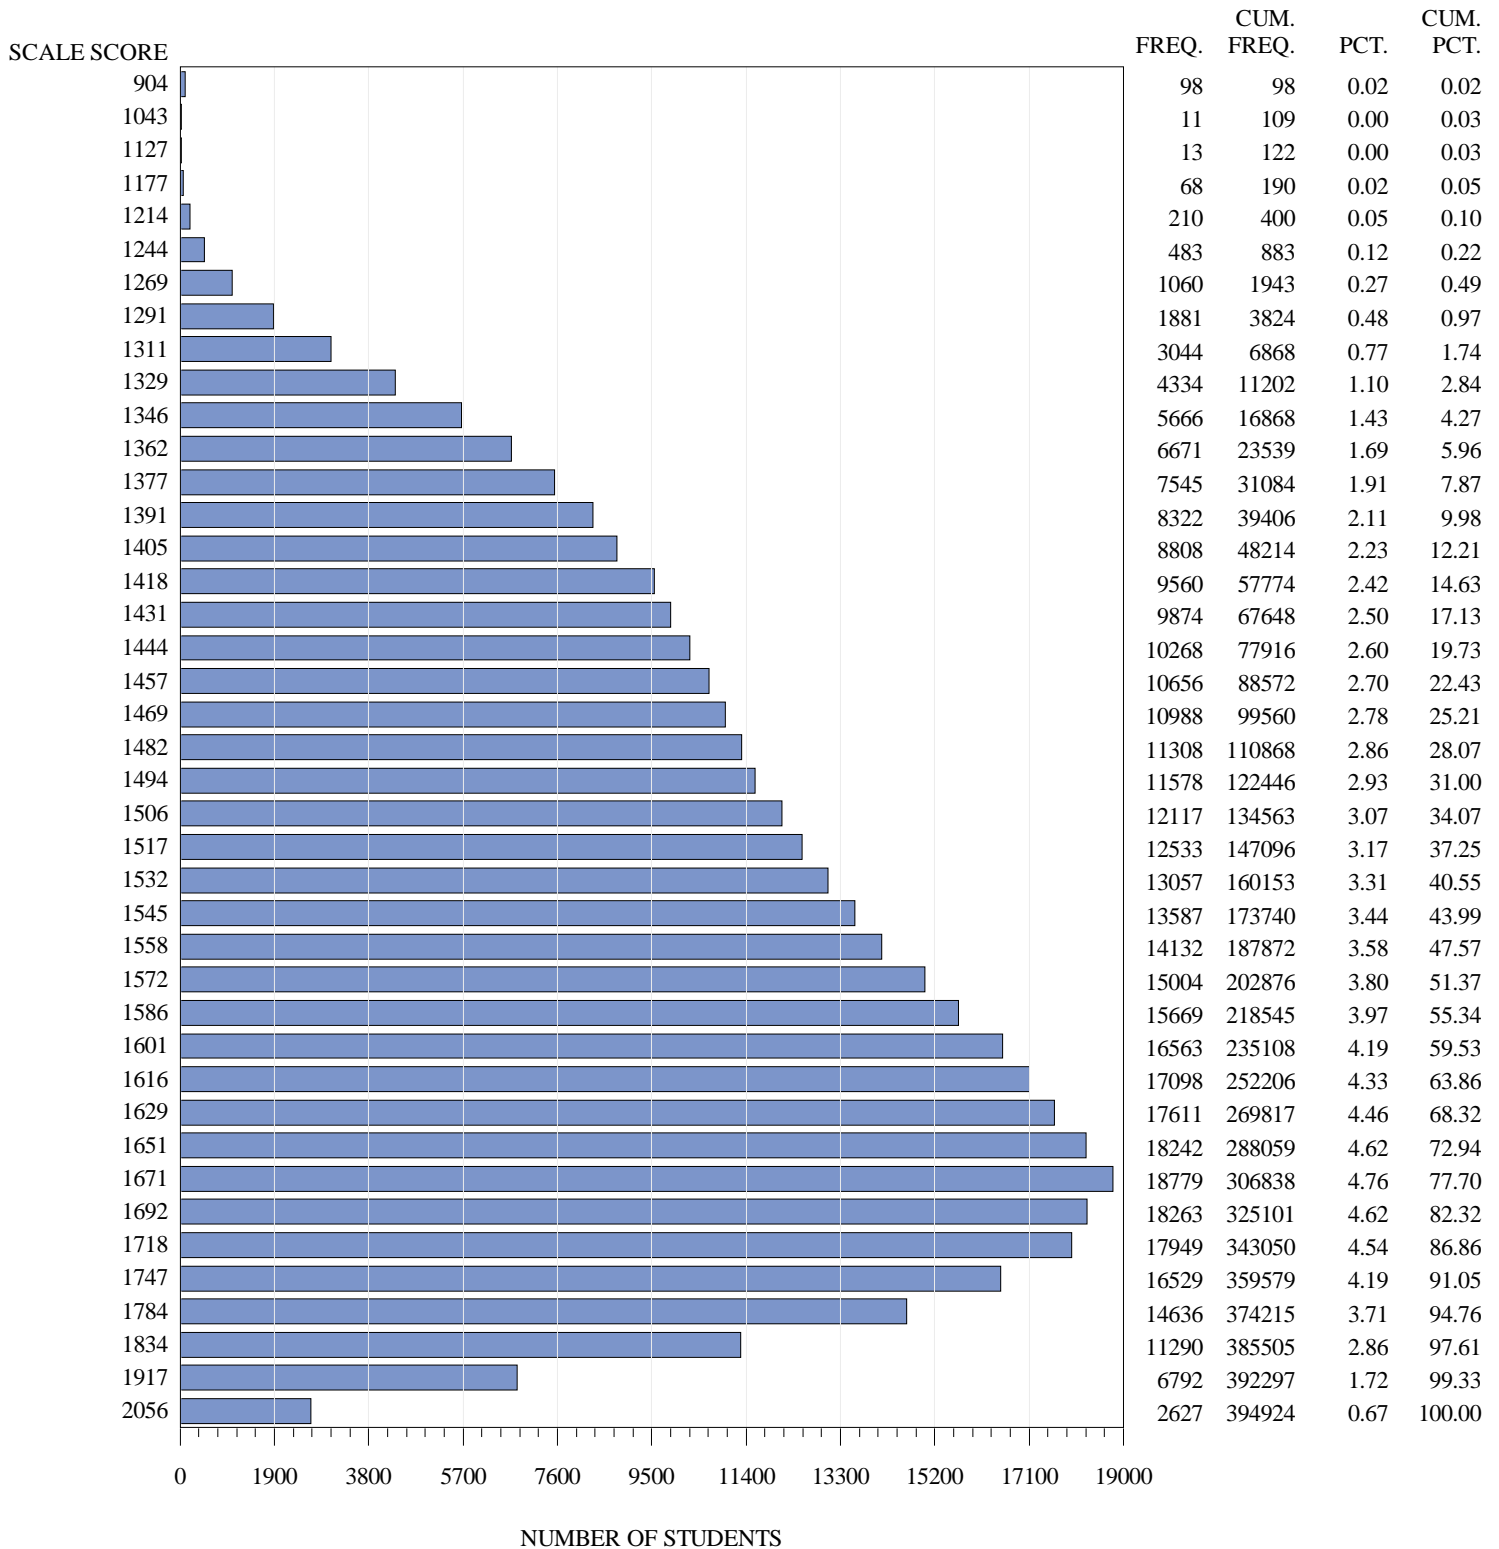

**FREQUENCY DISTRIBUTION – SCALE SCORES
STAAR ENGLISH SPRING 2018
GRADE 6 READING
ALL STUDENTS^a**

^aStudents who took the braille or the paper STAAR with Embedded Supports version of the test are not included in the frequency distribution tables.