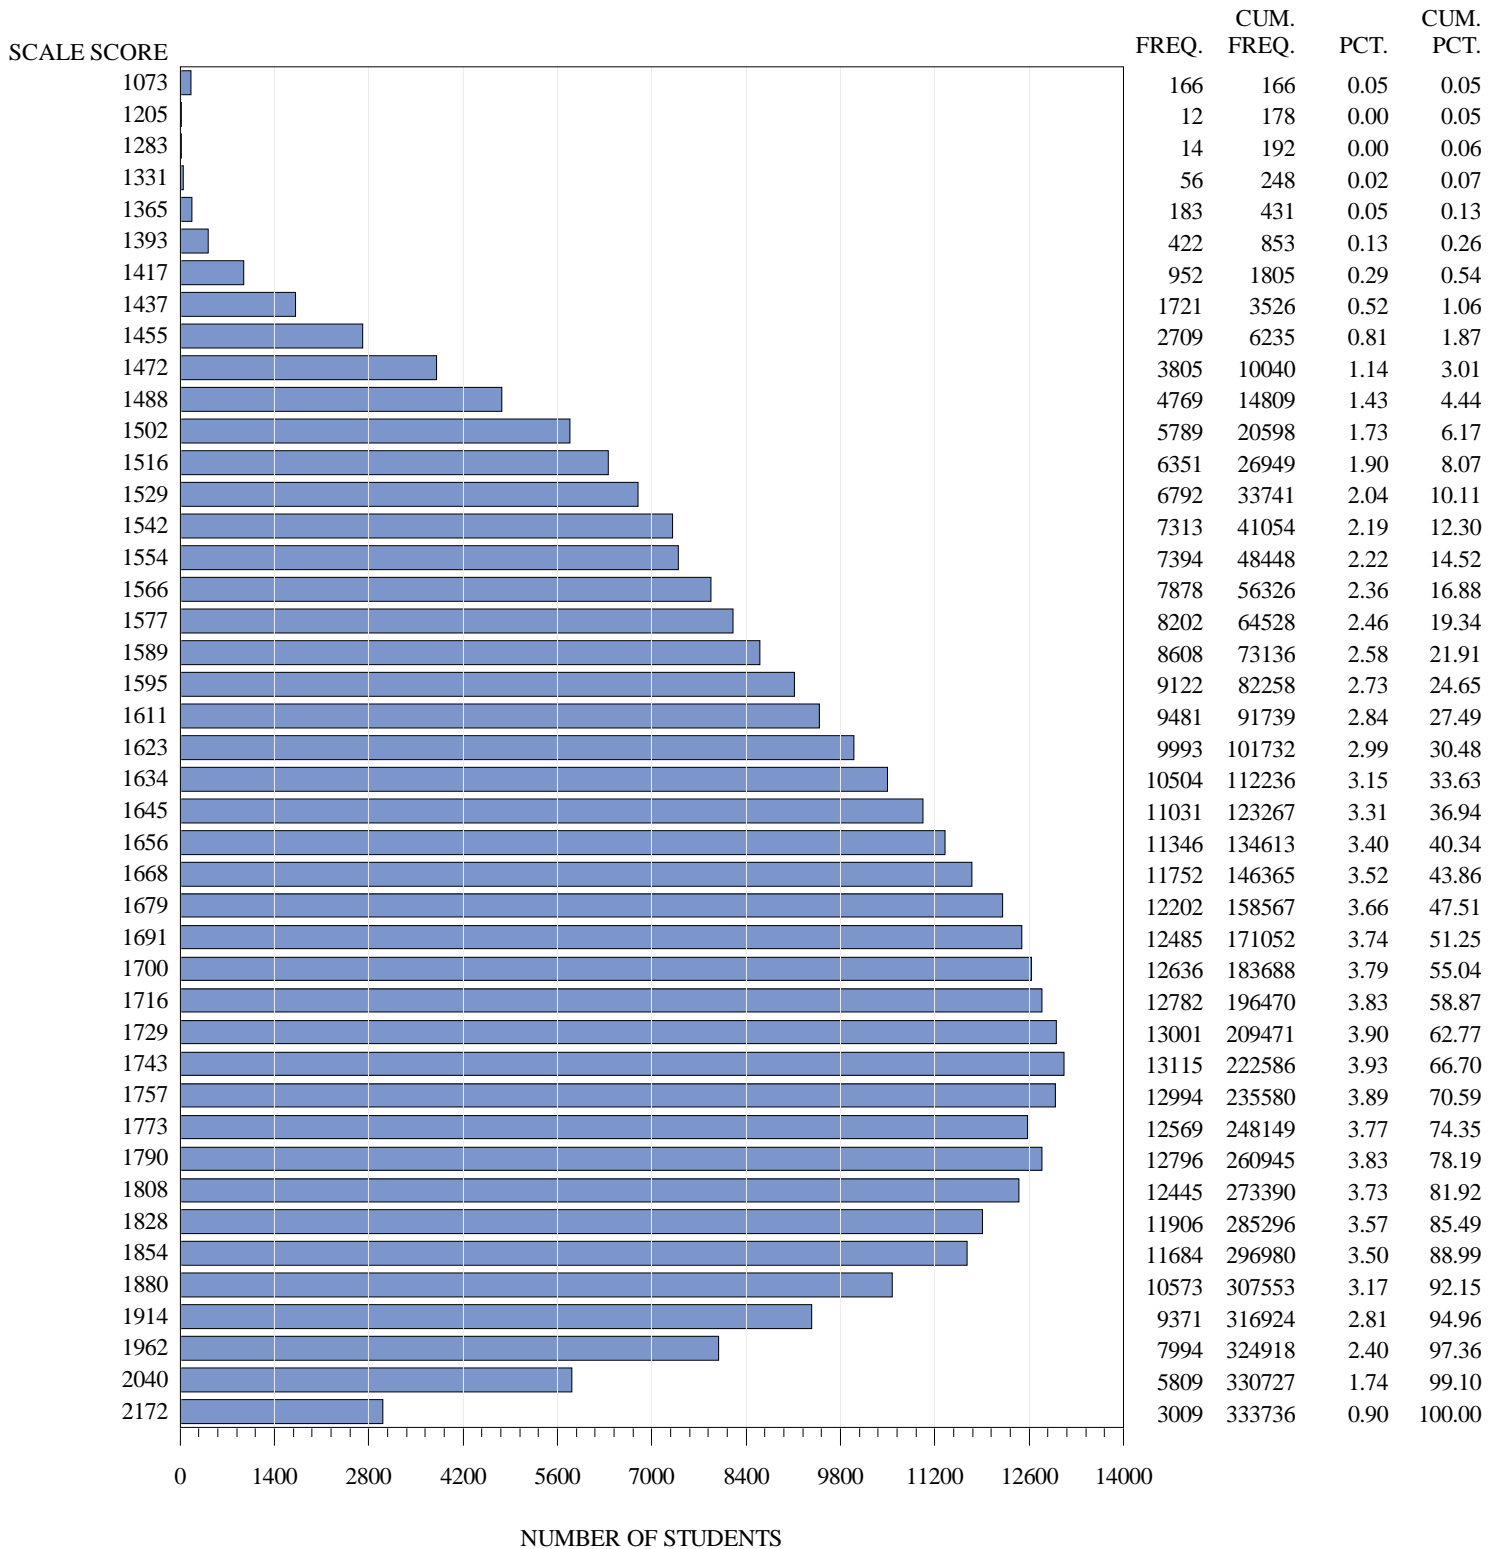

**FREQUENCY DISTRIBUTION – SCALE SCORES
STAAR ENGLISH SPRING 2018
GRADE 8 MATH
ALL STUDENTS^a**

^aStudents who took the braille or the paper STAAR with Embedded Supports version of the test are not included in the frequency distribution tables.