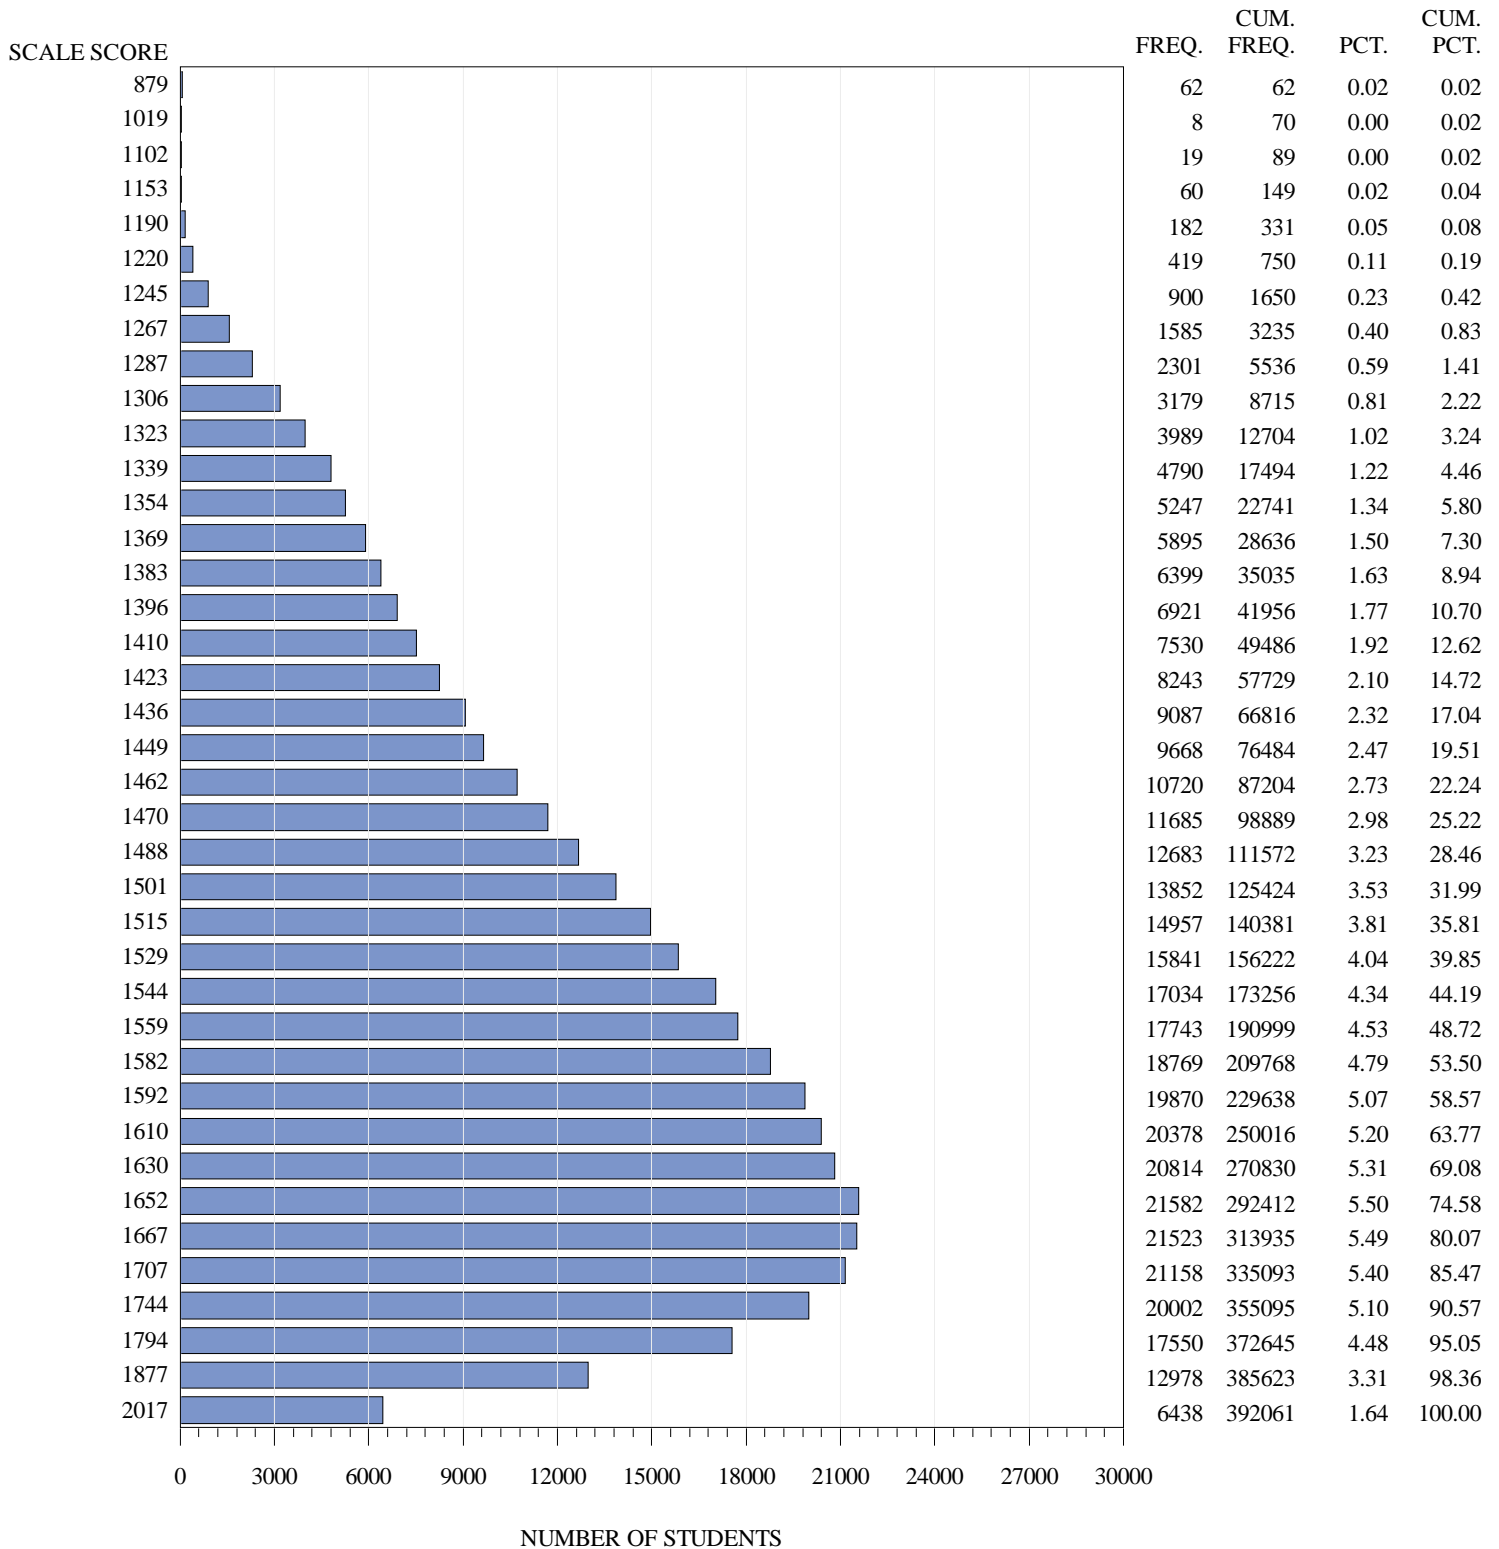

**FREQUENCY DISTRIBUTION – SCALE SCORES
STAAR ENGLISH SPRING 2018
GRADE 5 READING
ALL STUDENTS^a**

^aStudents who took the braille or the paper STAAR with Embedded Supports version of the test are not included in the frequency distribution tables.