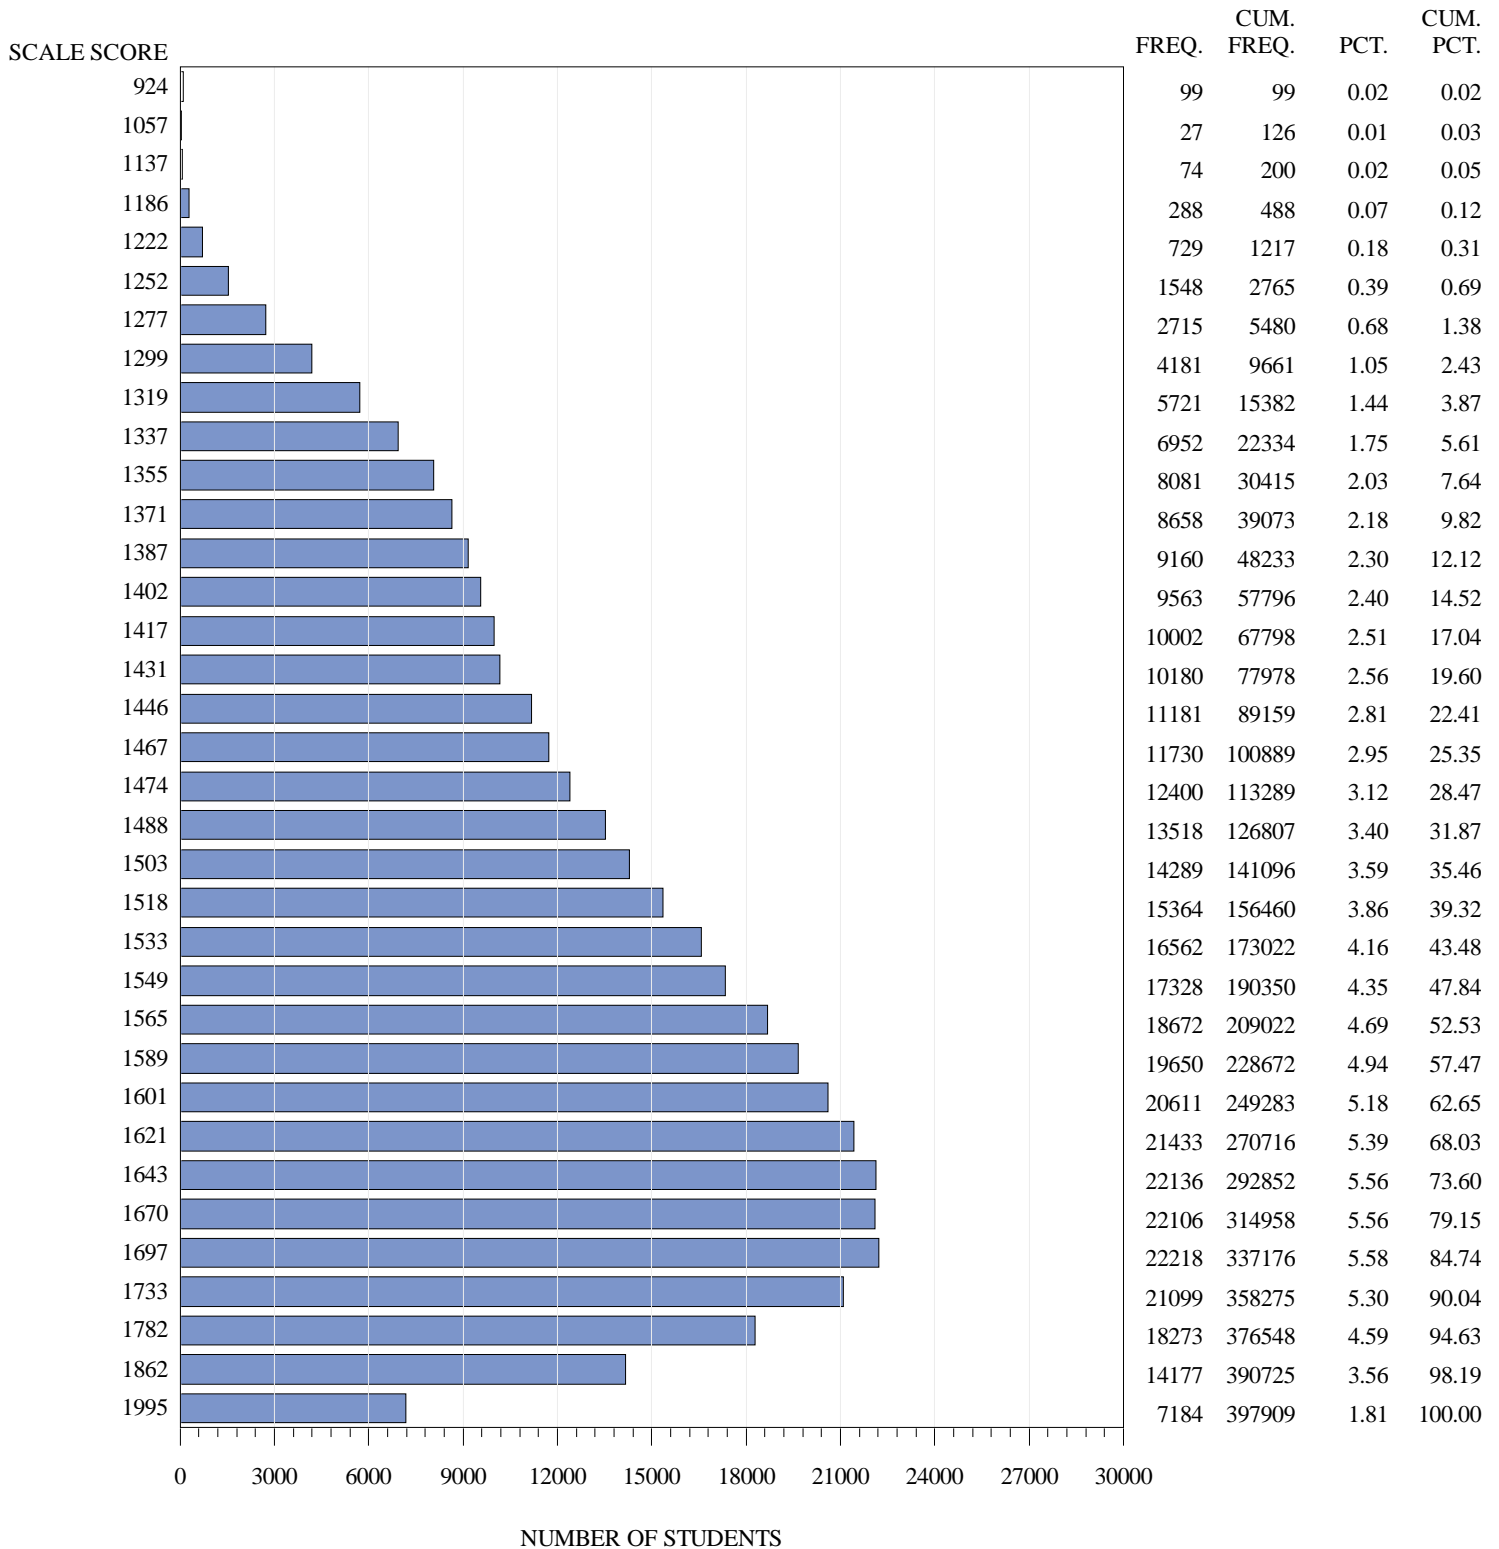

**FREQUENCY DISTRIBUTION – SCALE SCORES
STAAR ENGLISH SPRING 2018
GRADE 4 MATH
ALL STUDENTS^a**

^aStudents who took the braille or the paper STAAR with Embedded Supports version of the test are not included in the frequency distribution tables.