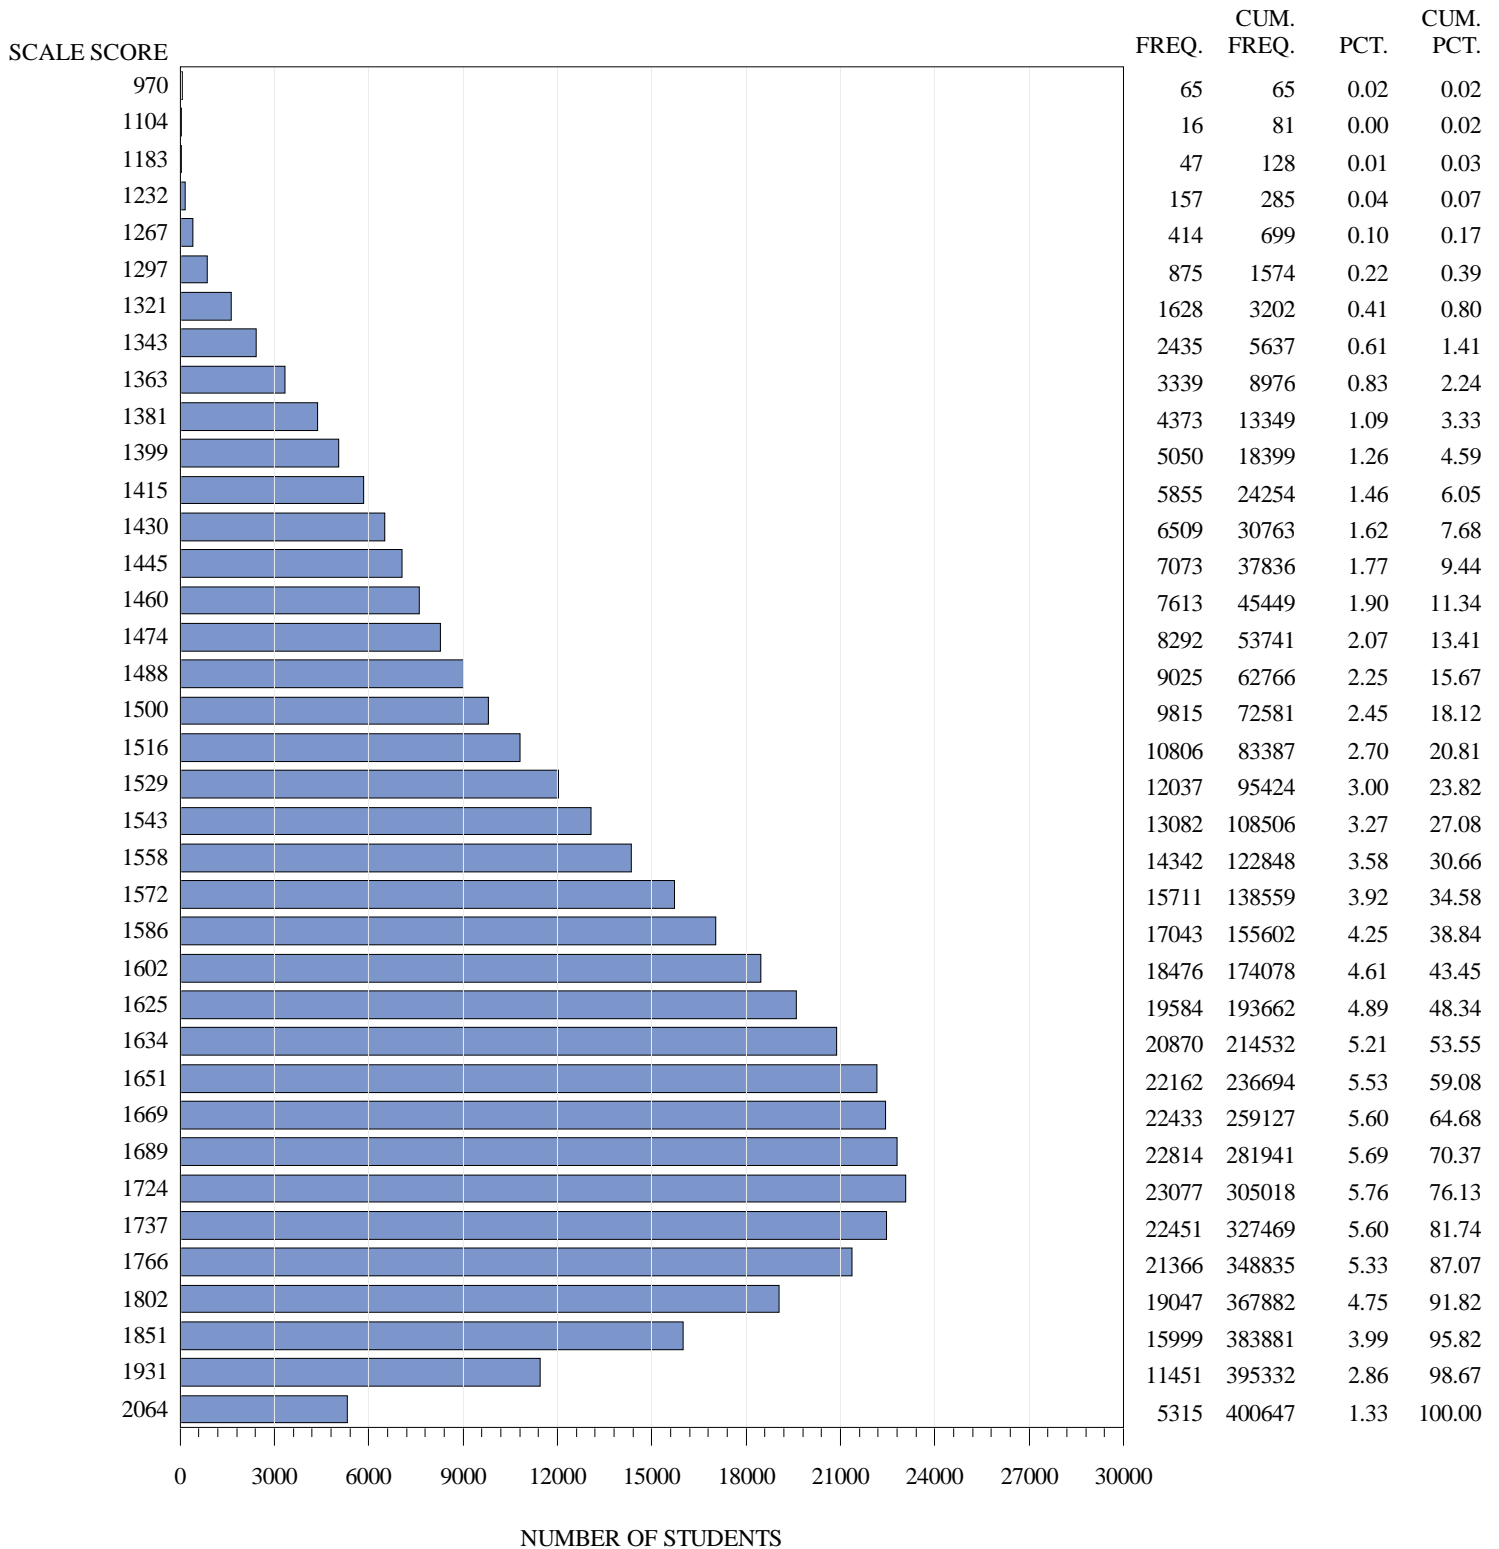

**FREQUENCY DISTRIBUTION – SCALE SCORES
STAAR ENGLISH SPRING 2018
GRADE 5 MATH
ALL STUDENTS^a**

^aStudents who took the braille or the paper STAAR with Embedded Supports version of the test are not included in the frequency distribution tables.