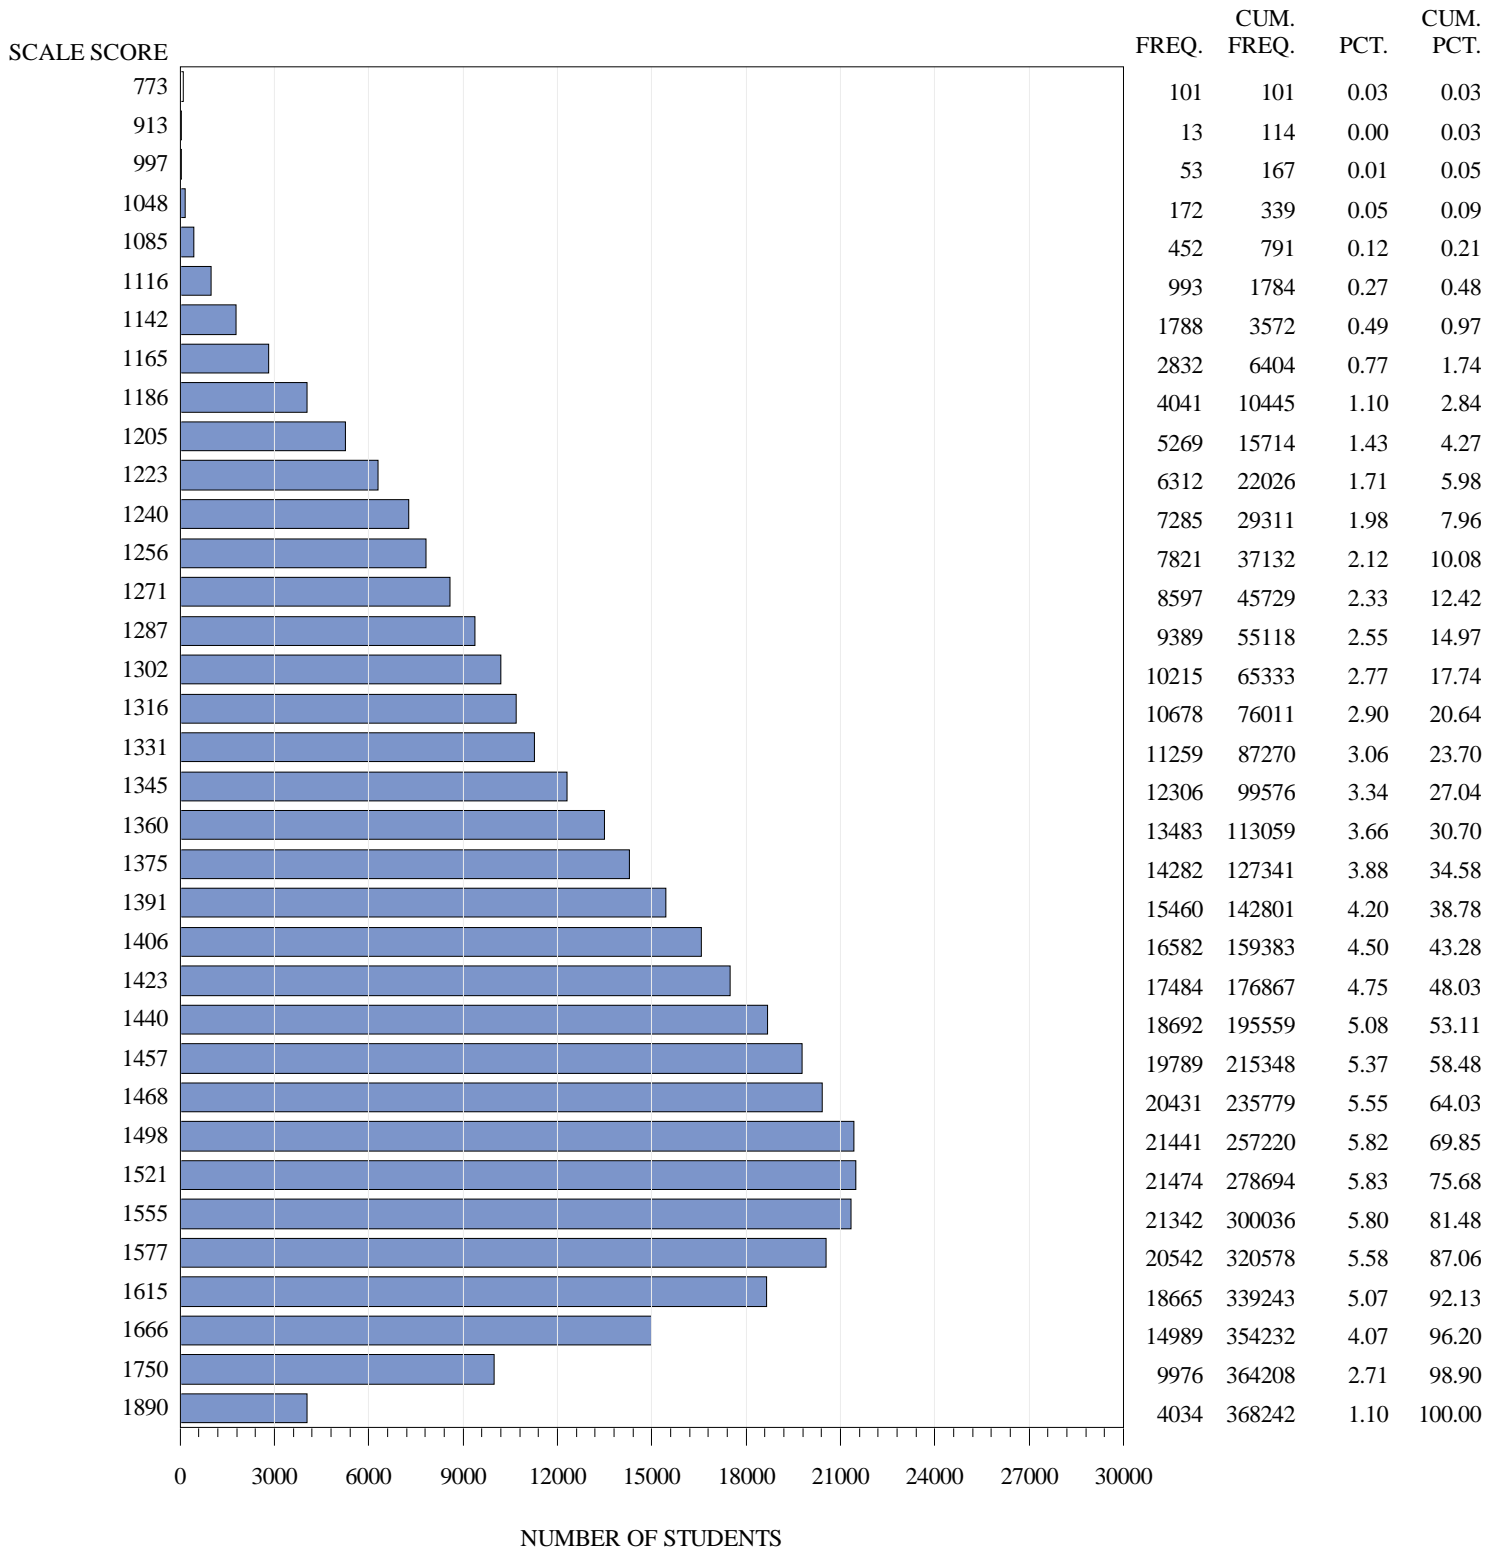

**FREQUENCY DISTRIBUTION – SCALE SCORES
STAAR ENGLISH SPRING 2018
GRADE 3 READING
ALL STUDENTS^a**

^aStudents who took the braille or the paper STAAR with Embedded Supports version of the test are not included in the frequency distribution tables.