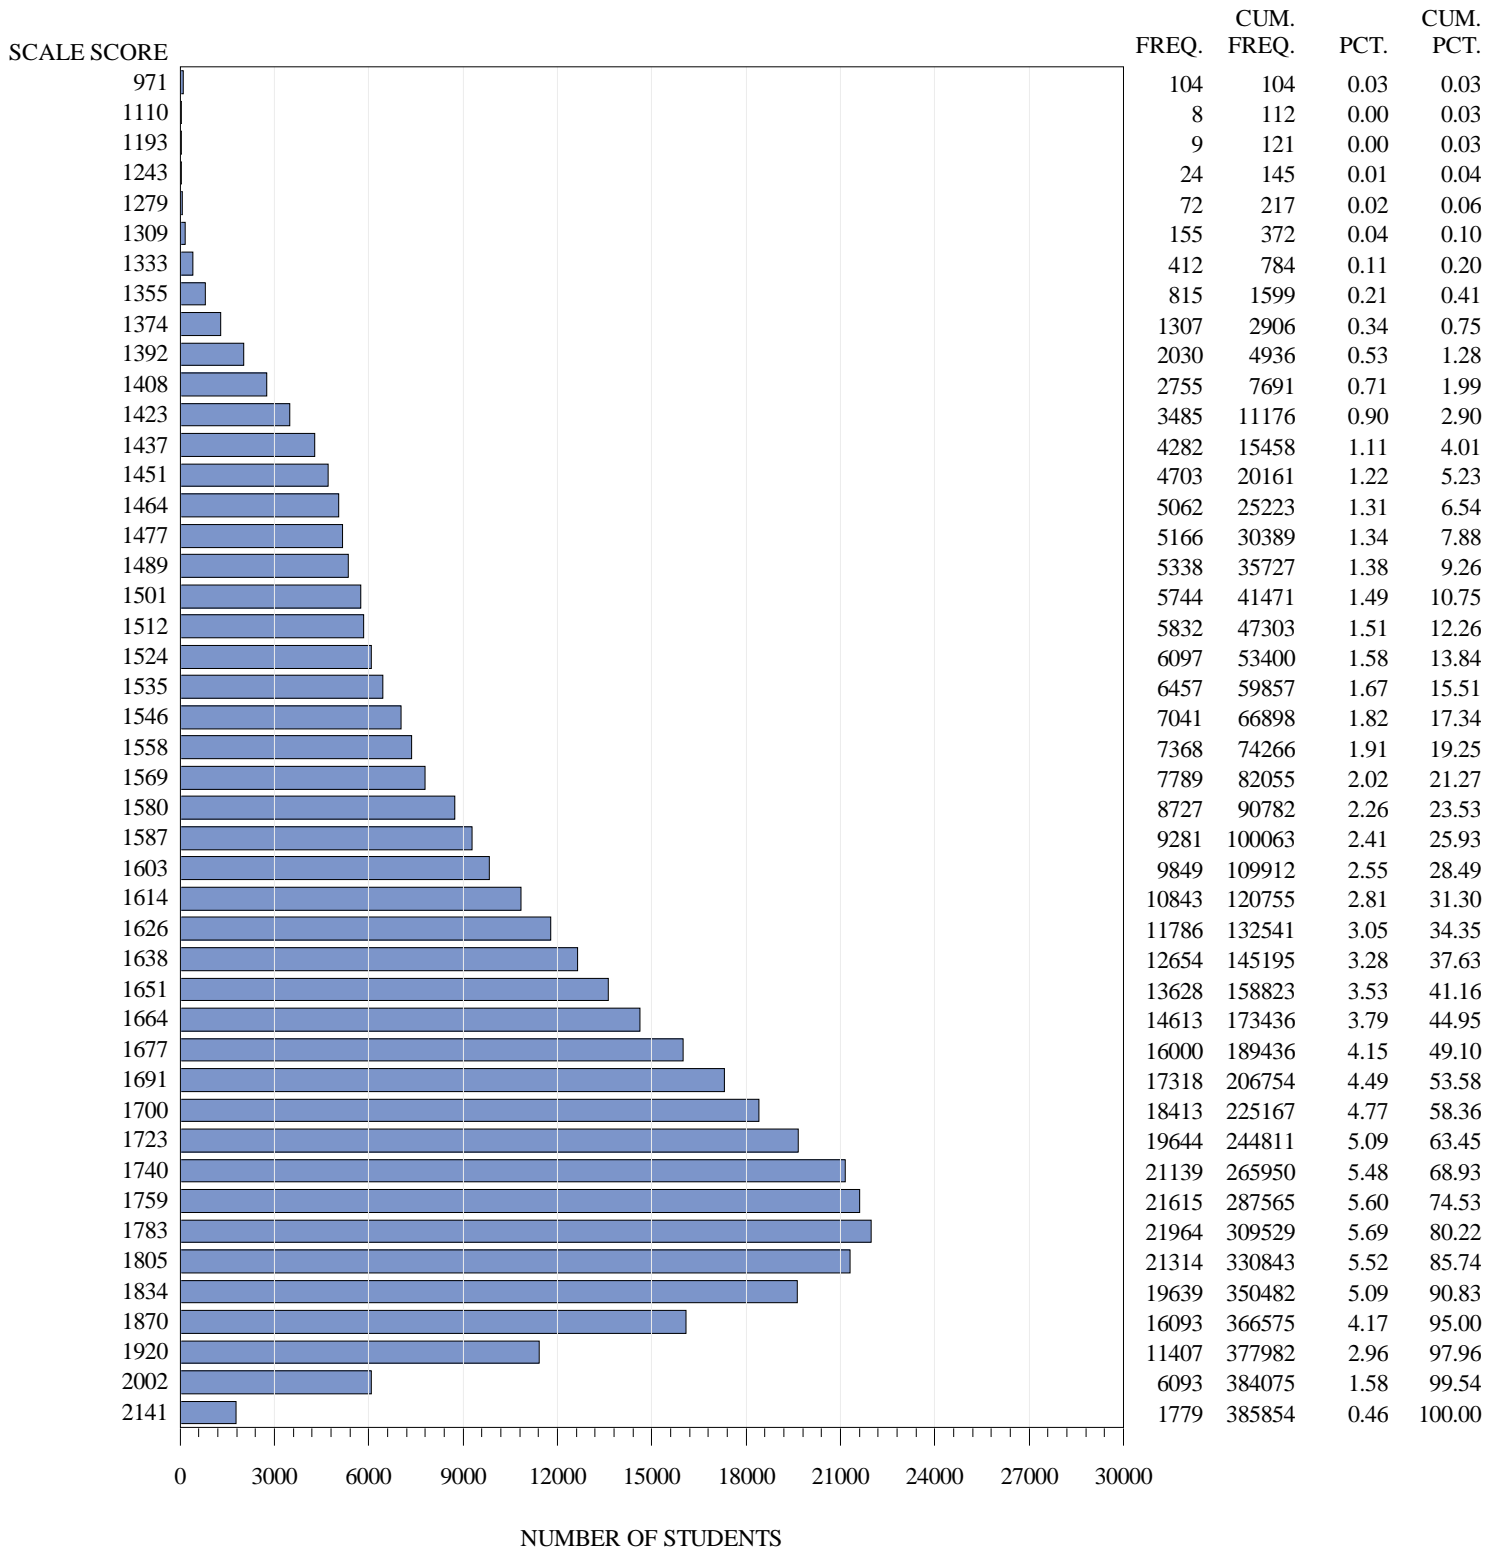

**FREQUENCY DISTRIBUTION – SCALE SCORES
STAAR ENGLISH SPRING 2018
GRADE 8 READING
ALL STUDENTS***

*Students who took the braille or the paper STAAR with Embedded Supports version of the test are not included in the frequency distribution tables.