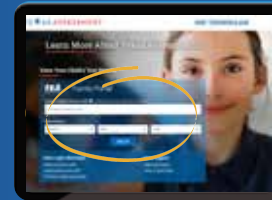

2

Starting June 24th, visit TexasAssessment.gov.

3

Log In with your child's Unique Student Access Code or use the **Look-up Unique Access Code** feature at TexasAssessment.gov.

4

Learn More about your child's performance, including how questions were answered, and how you can provide additional support at home.