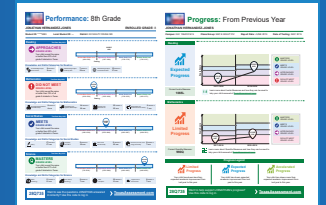

2

Starting June 24th, visit TexasAssessment.gov.

3

Log In with your child's Unique Student Access Code or use the **Look-up Unique Access Code** feature at TexasAssessment.gov.

4

Learn More about your child's performance, including how questions were answered, and how you can provide additional support at home.