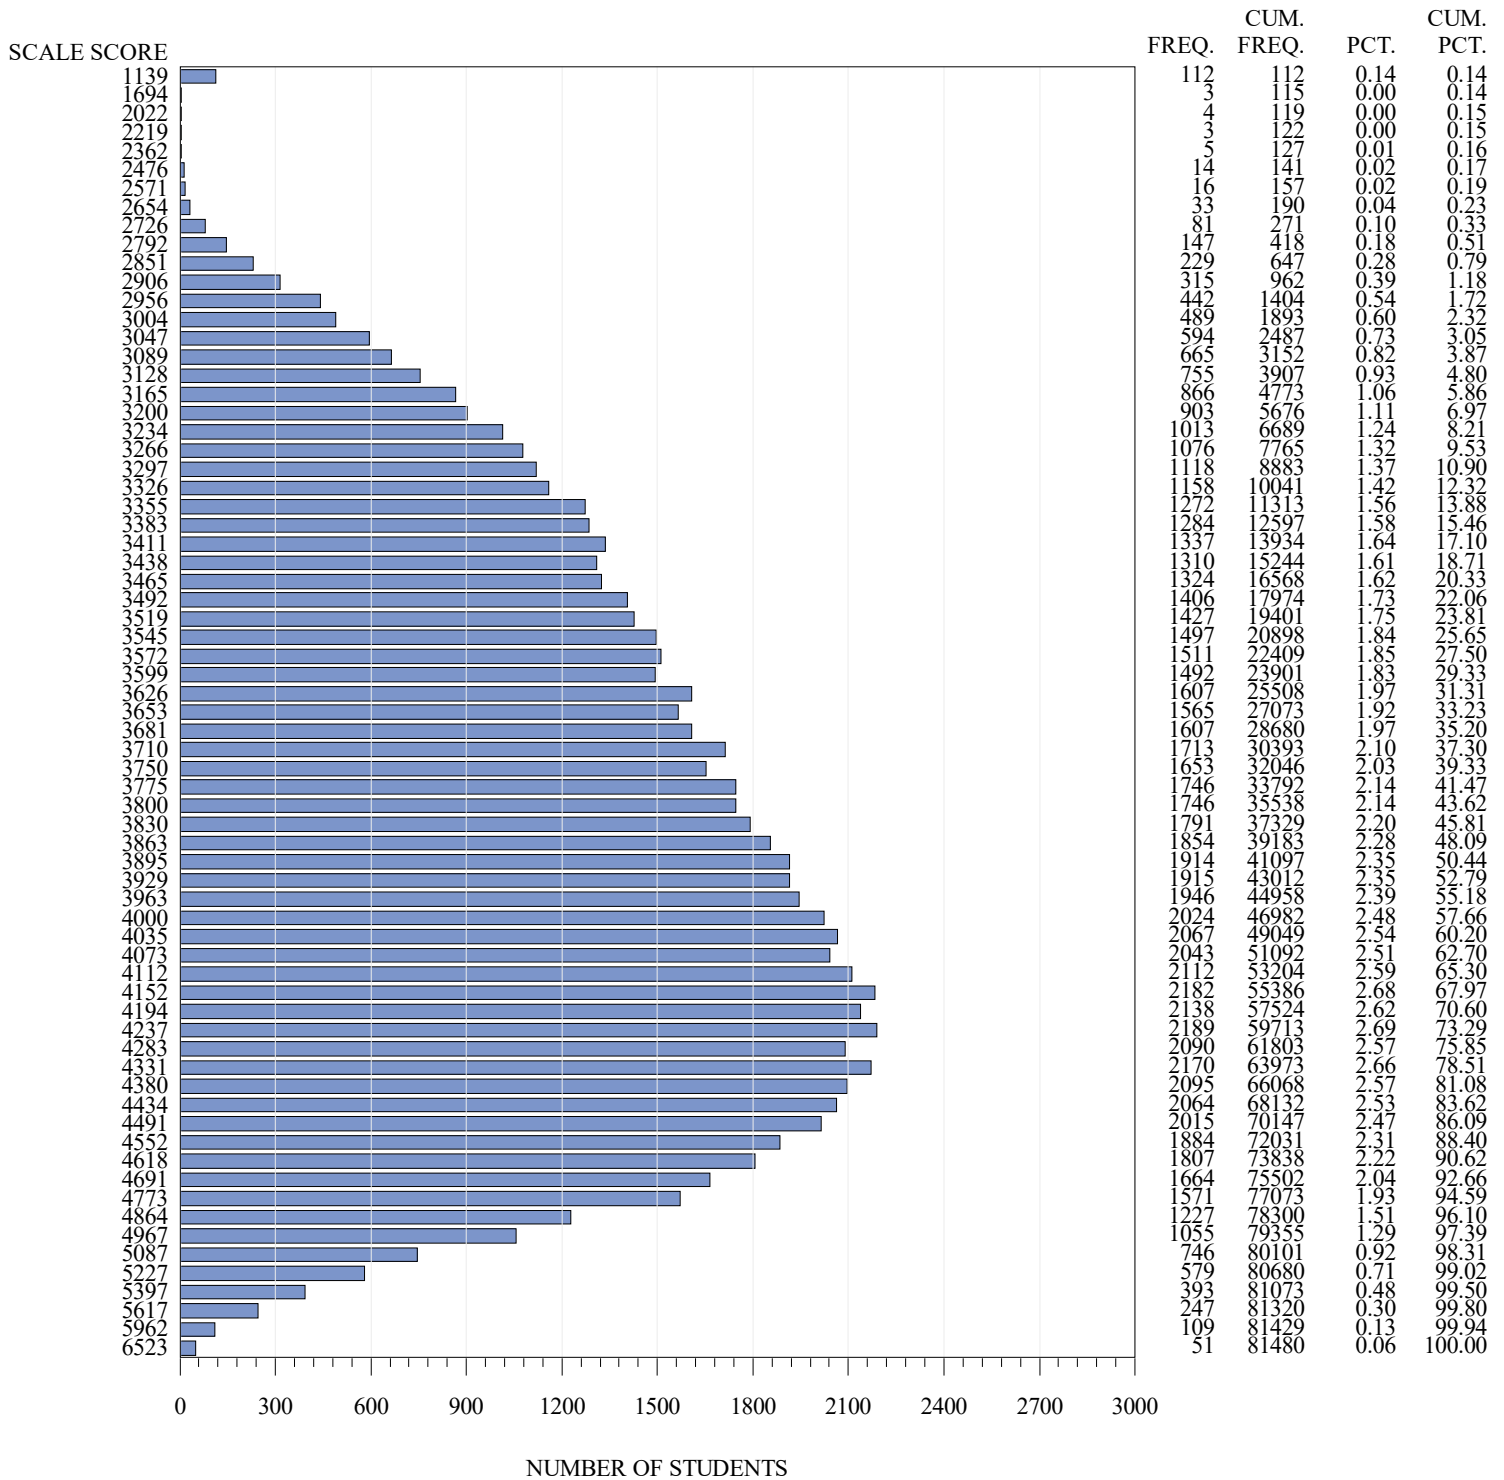

**FREQUENCY DISTRIBUTION – SCALE SCORES
STAAR EOC SPRING 2021
ENGLISH I
ONLINE STUDENTS - SECOND BASE FORM**

Notes:
Students who took the Braille or the ASL version of the test are not included in the frequency distribution tables.