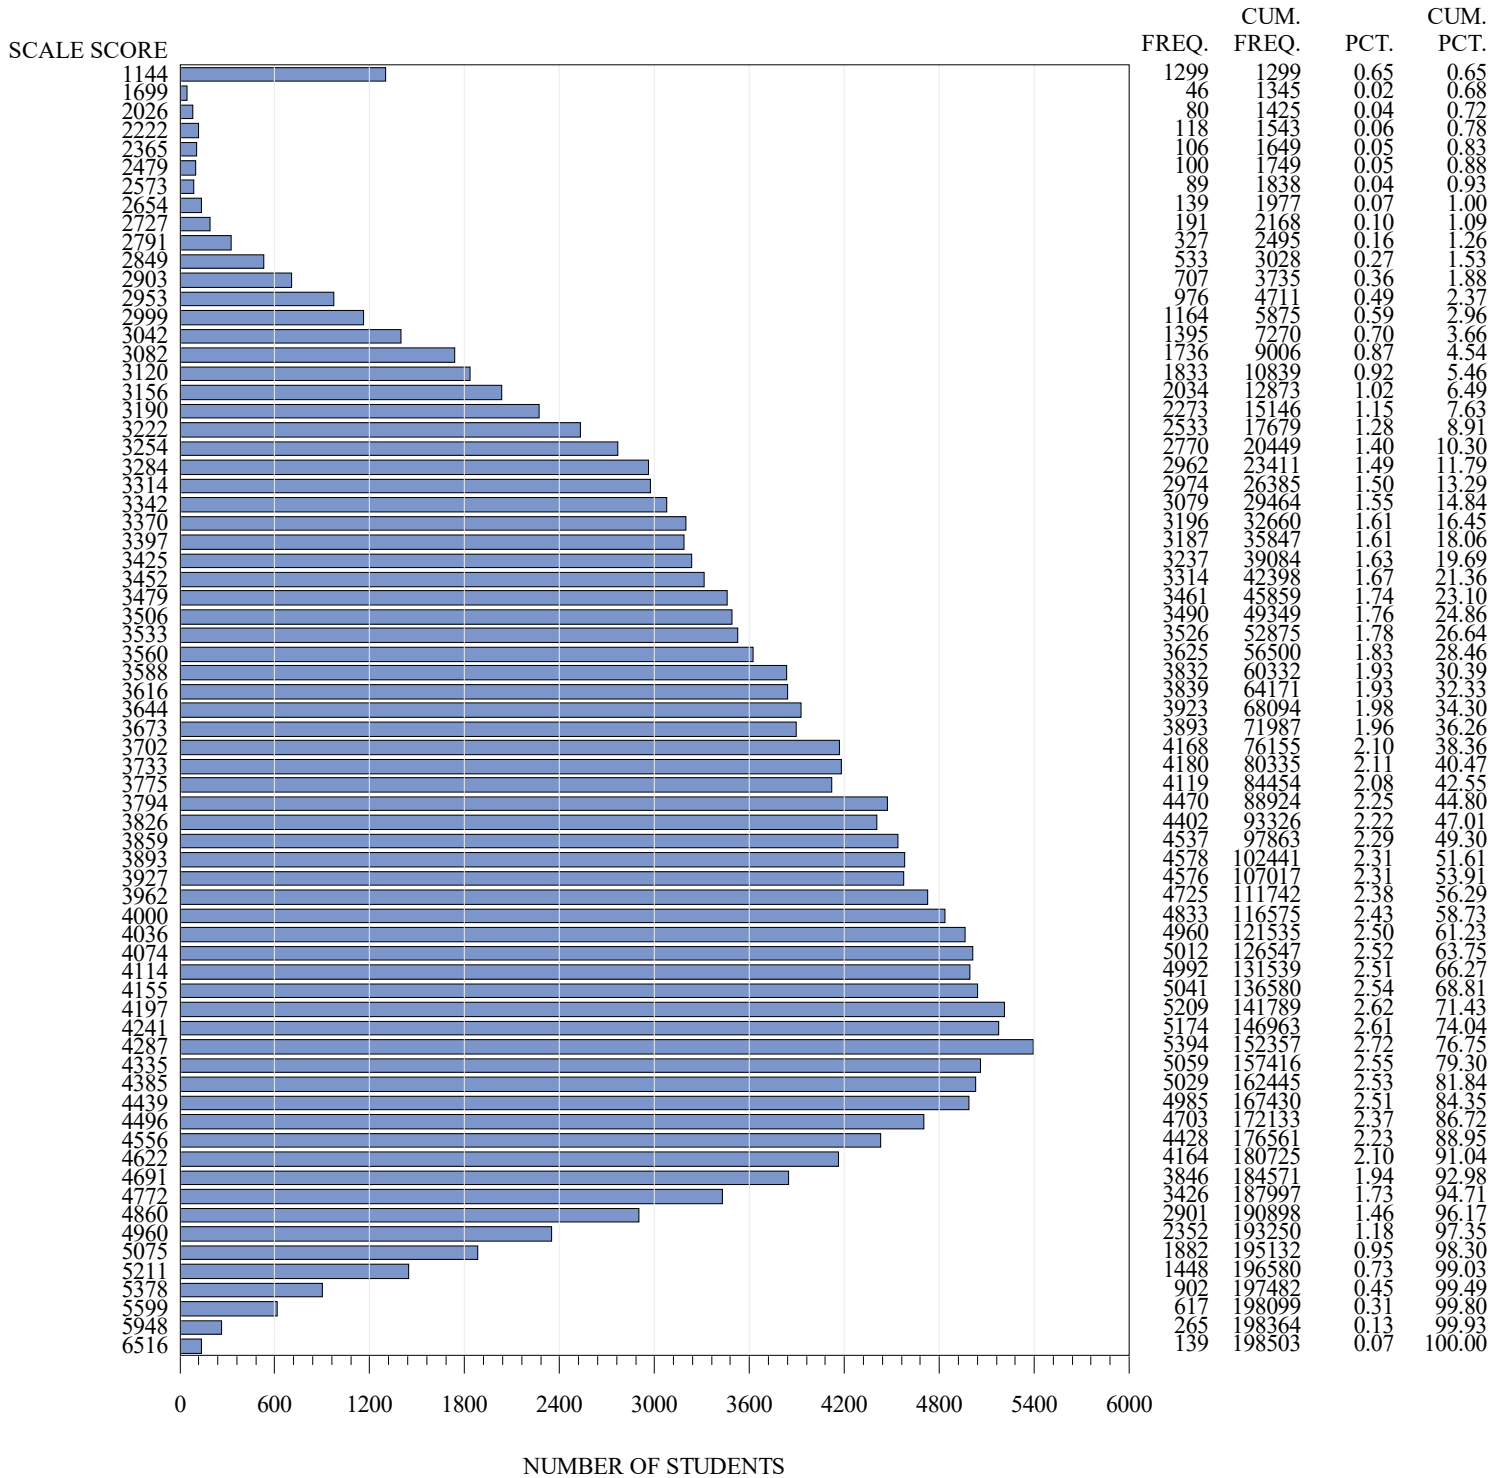

**FREQUENCY DISTRIBUTION – SCALE SCORES
STAAR EOC SPRING 2021
ENGLISH I
ONLINE STUDENTS - PRIMARY BASE FORM**

Notes:
Students who took the Braille or the ASL version of the test are not included in the frequency distribution tables.