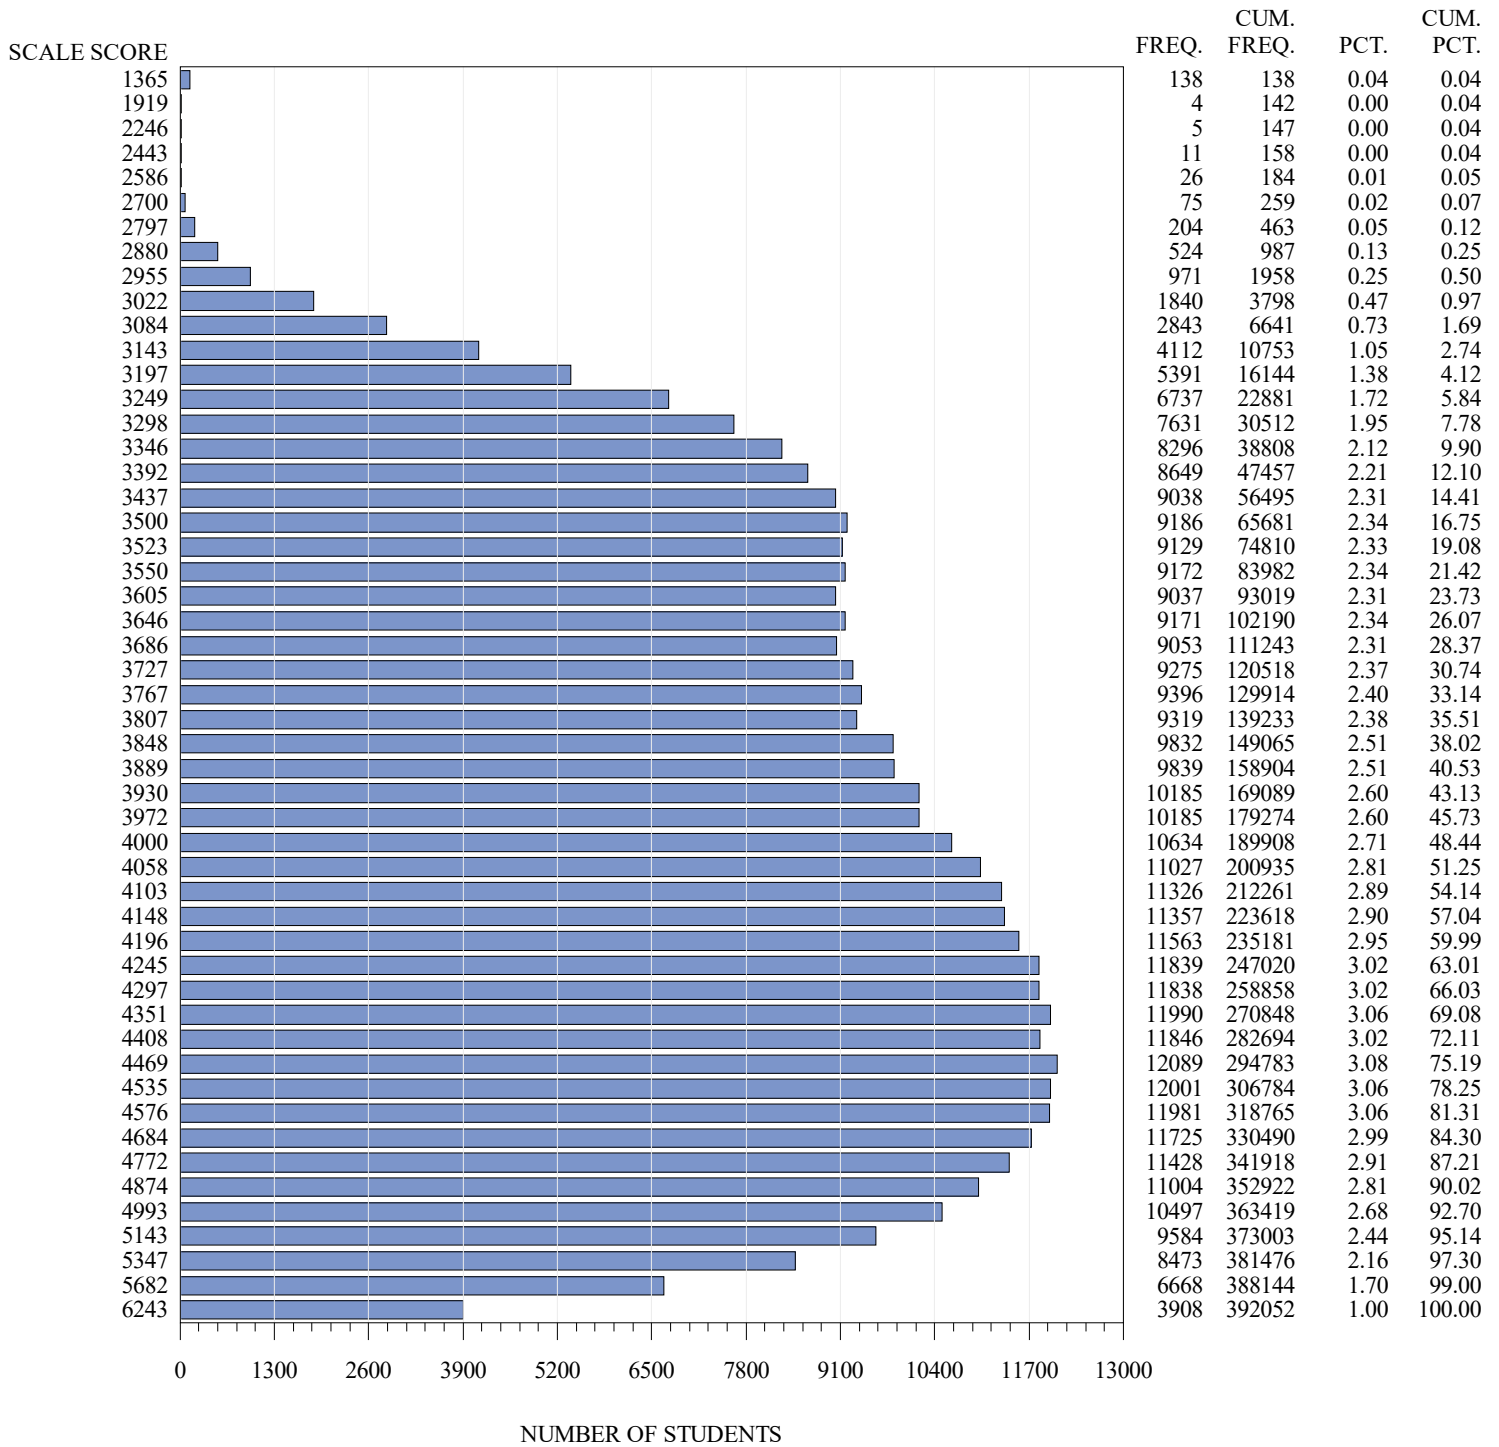

**FREQUENCY DISTRIBUTION – SCALE SCORES
STAAR EOC SPRING 2021
BIOLOGY
ALL STUDENTS**

Notes:

Students who took the Braille or the ASL or the paper STAAR with Embedded Supports version of the test are not included in the frequency distribution tables.