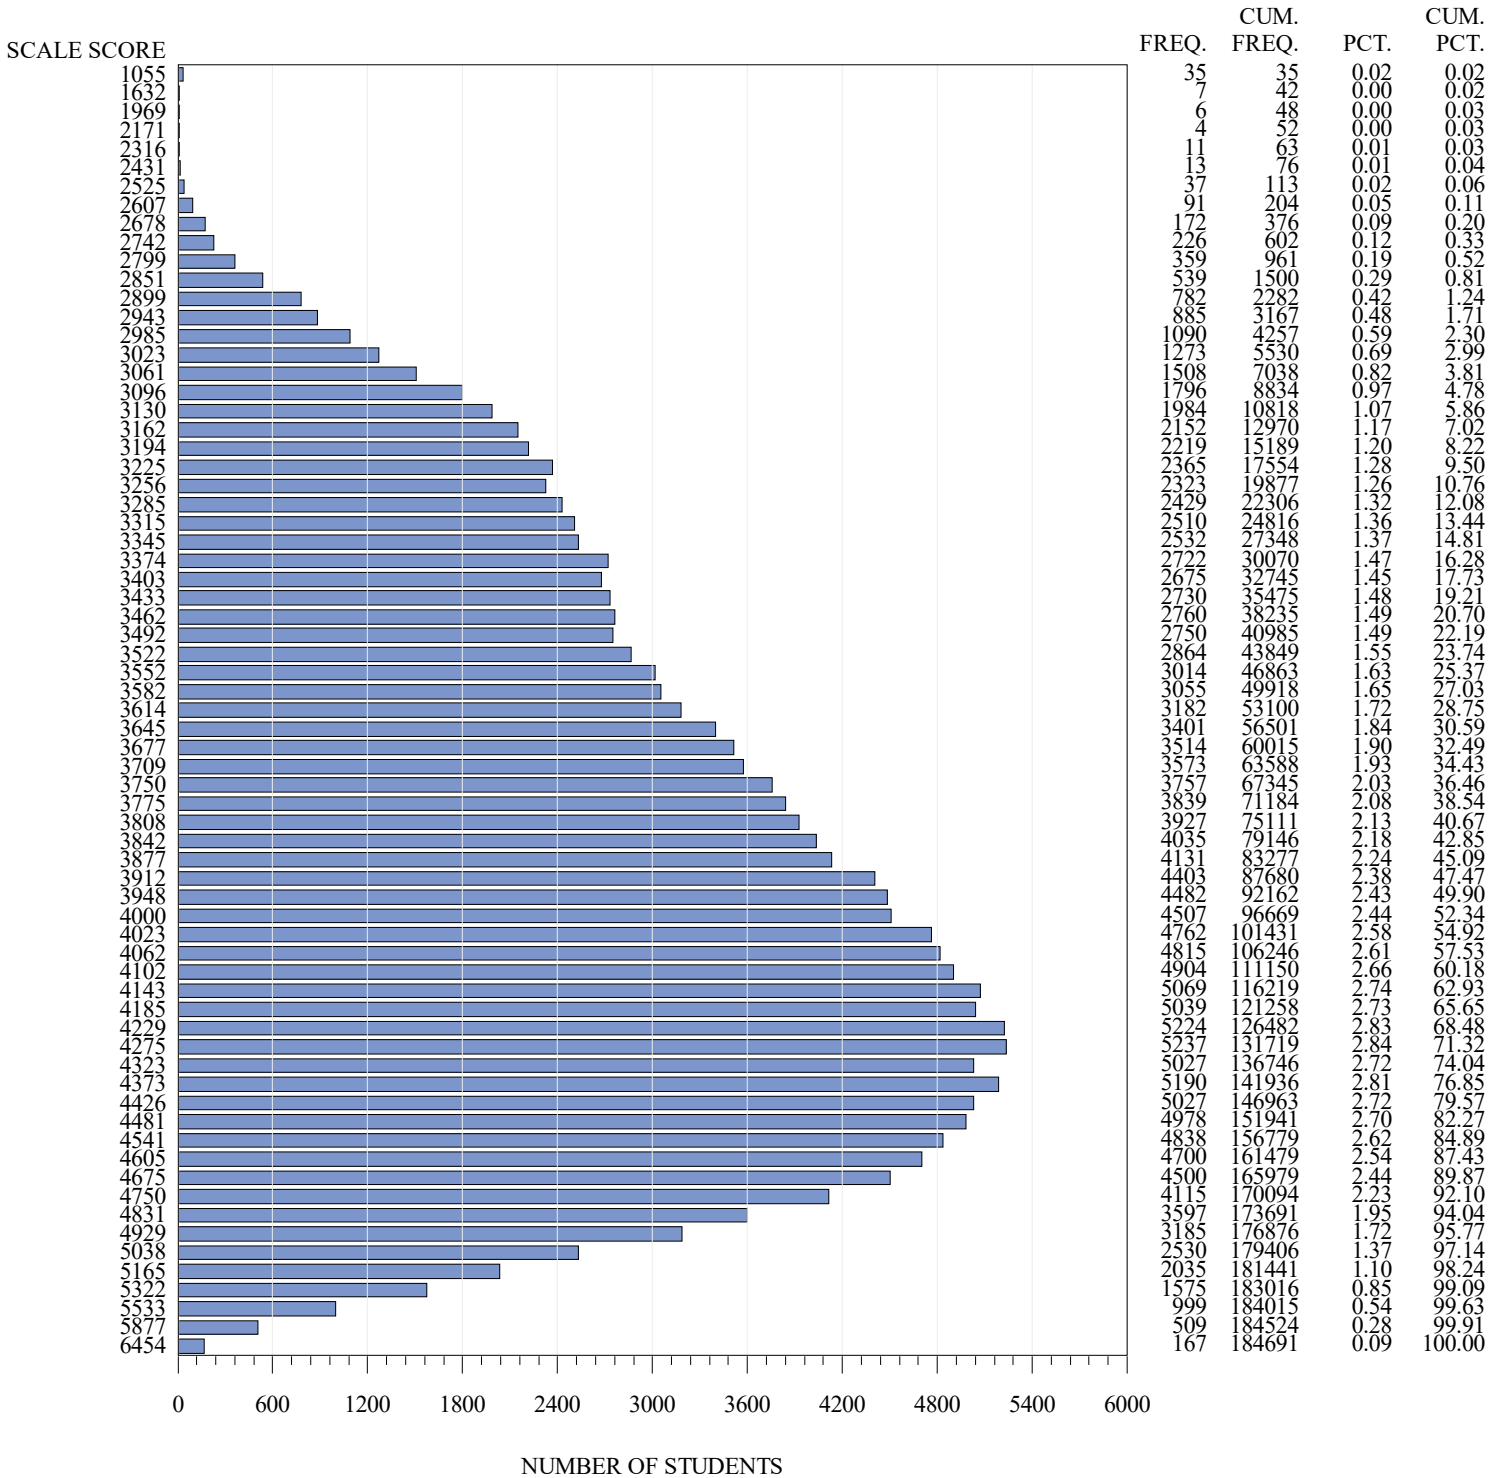

**FREQUENCY DISTRIBUTION – SCALE SCORES
STAAR EOC SPRING 2021
ENGLISH II
ONLINE STUDENTS - PRIMARY BASE FORM**

Notes:
Students who took the Braille or the ASL version of the test are not included in the frequency distribution tables.