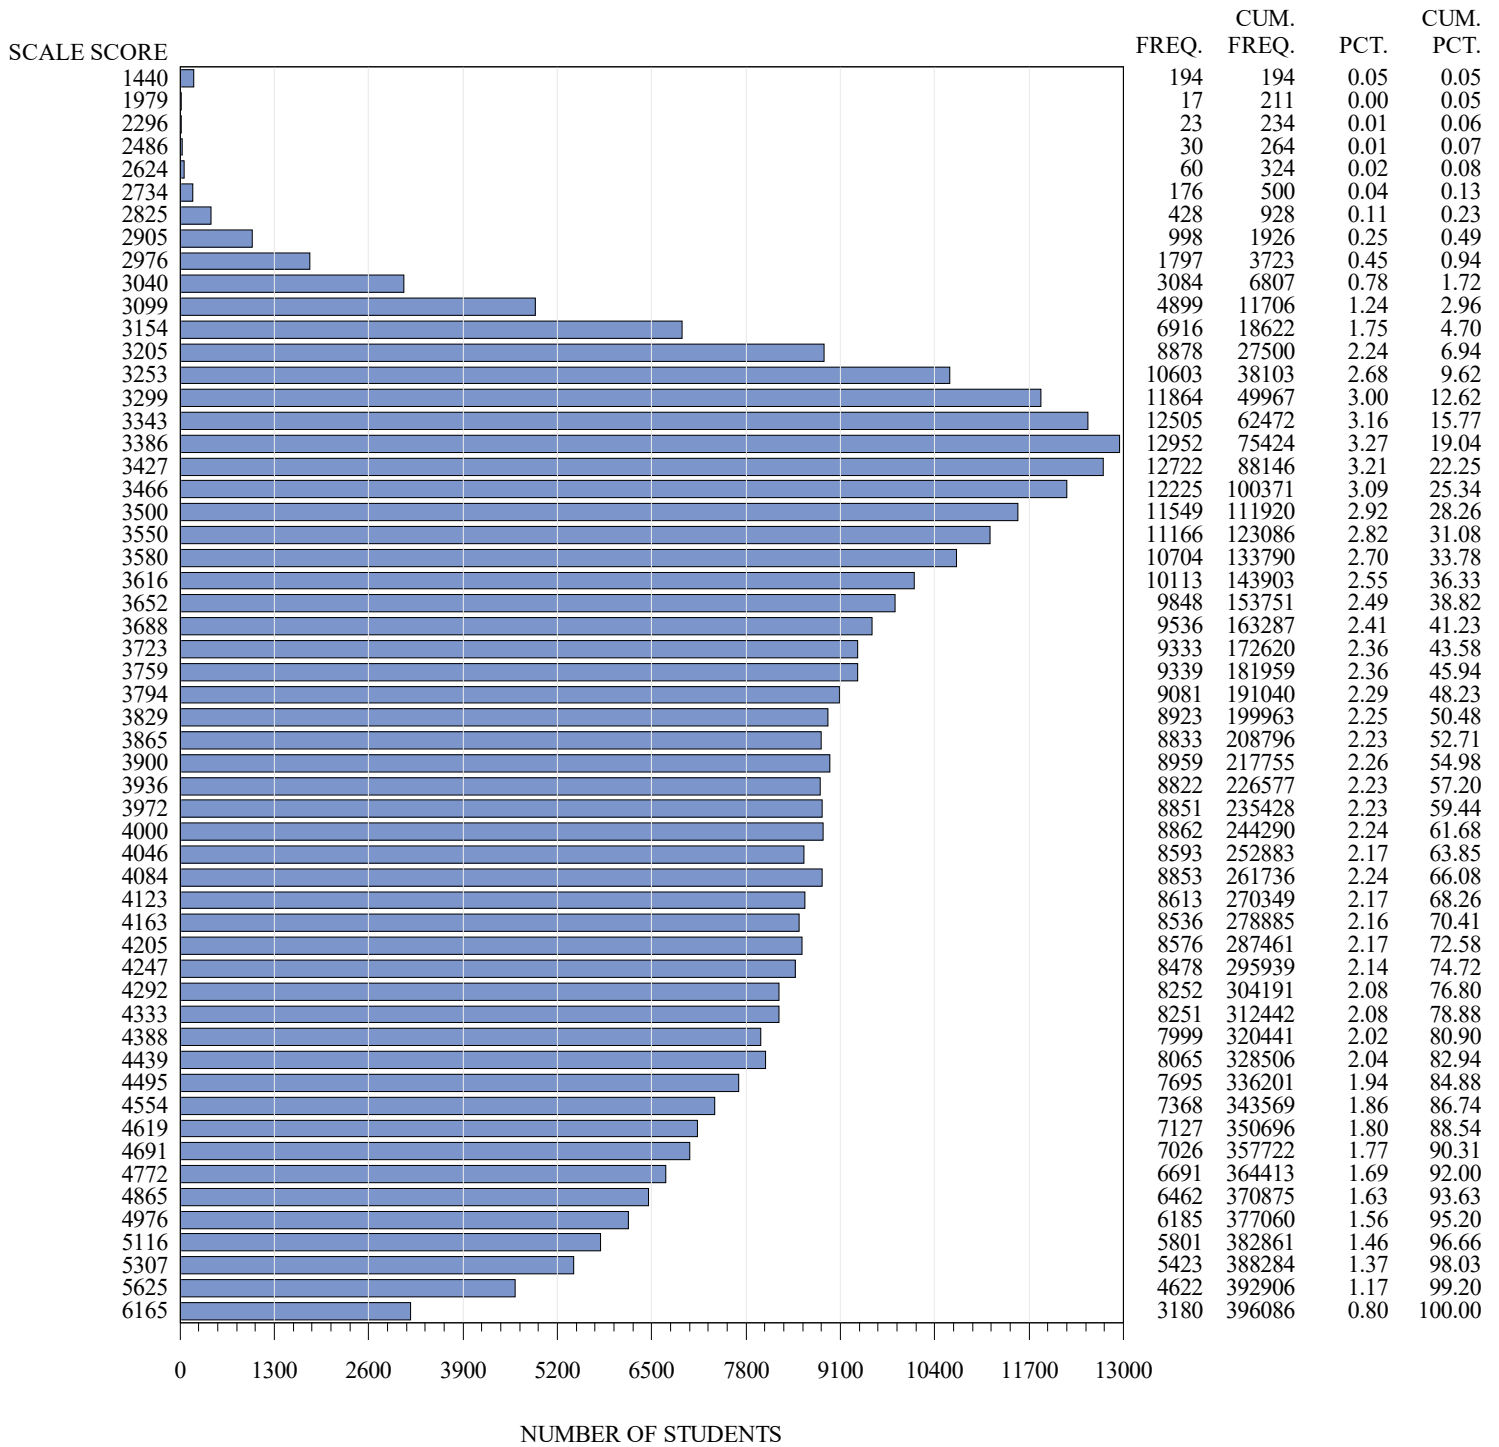

**FREQUENCY DISTRIBUTION – SCALE SCORES
STAAR EOC SPRING 2021
ALGEBRA I
ALL STUDENTS**

Notes:

Students who took the Braille or the ASL or the paper STAAR with Embedded Supports version of the test are not included in the frequency distribution tables.