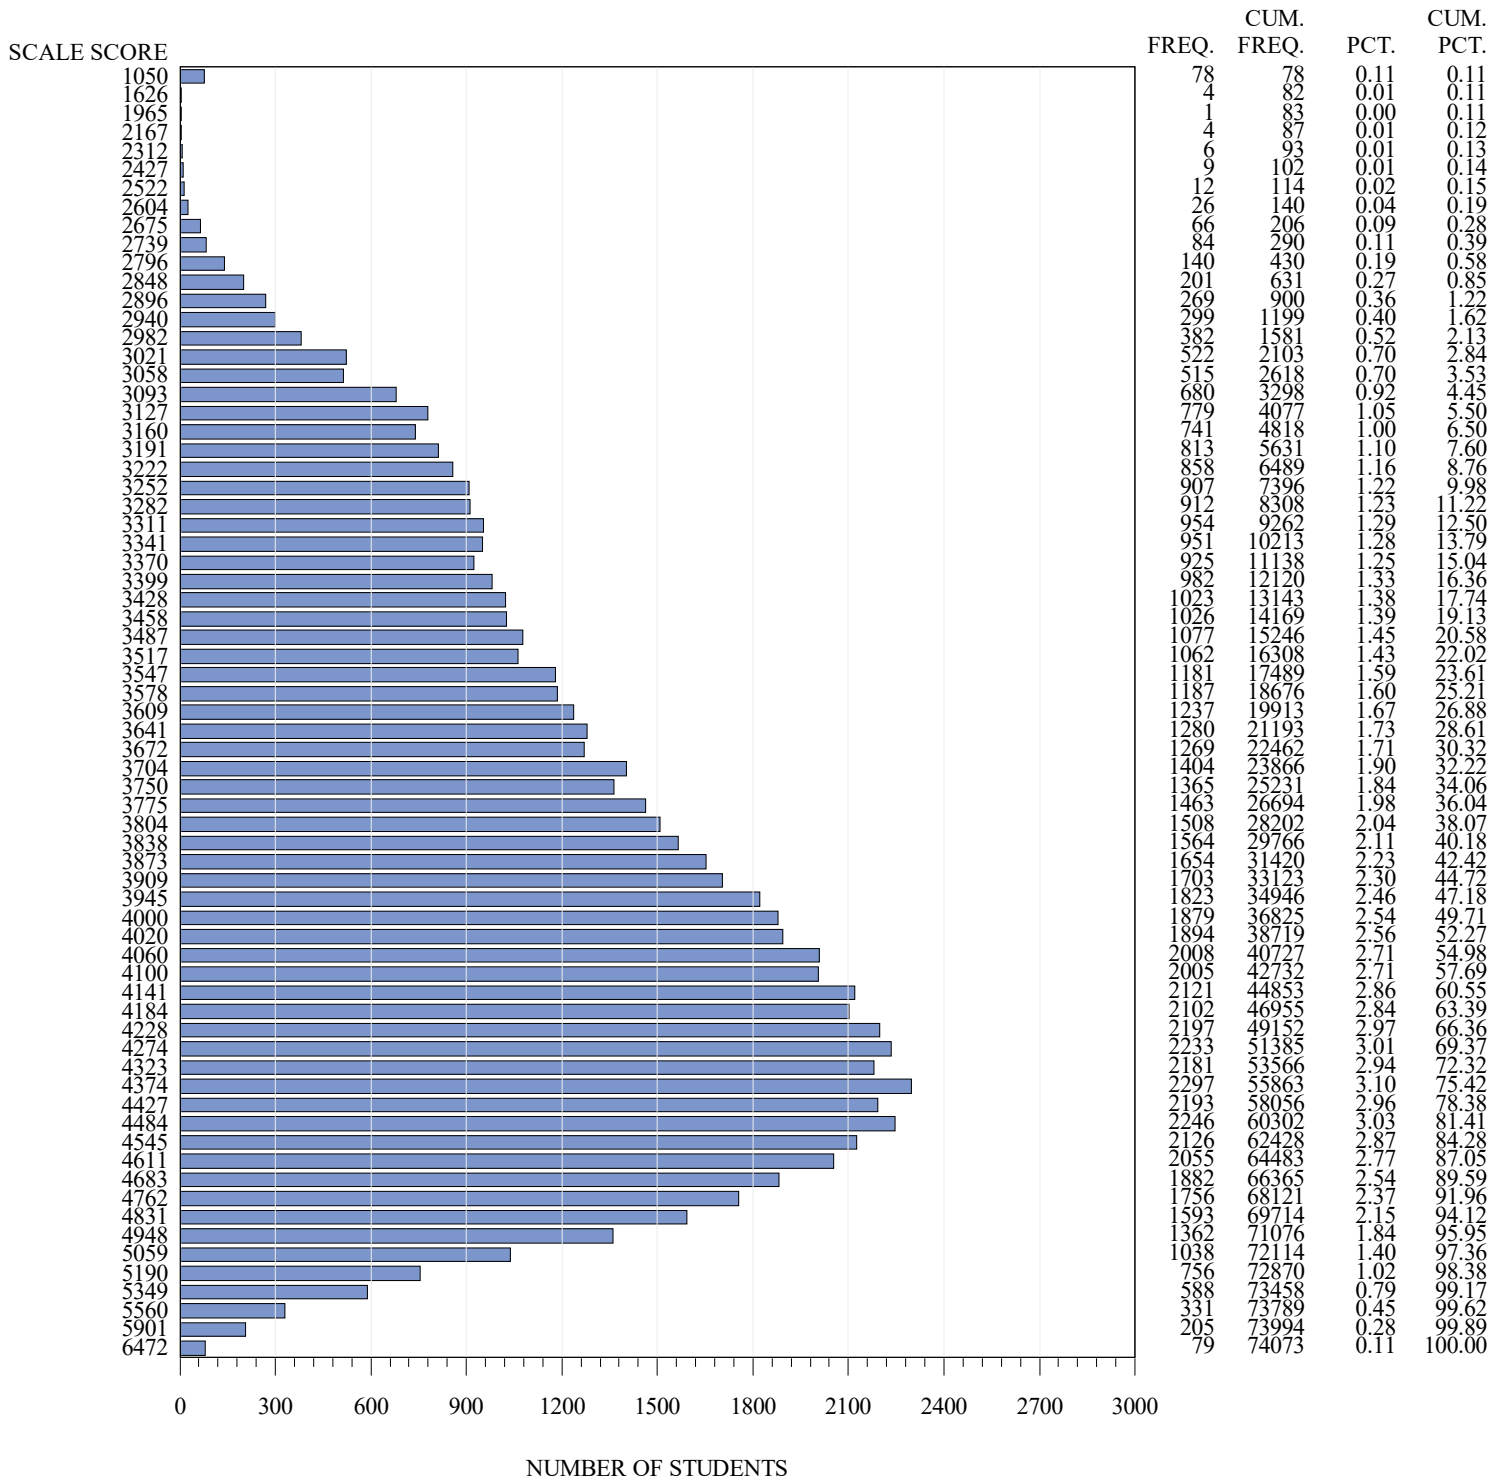

**FREQUENCY DISTRIBUTION – SCALE SCORES
STAAR EOC SPRING 2021
ENGLISH II
ONLINE STUDENTS - SECOND BASE FORM**

Notes:
Students who took the Braille or the ASL version of the test are not included in the frequency distribution tables.