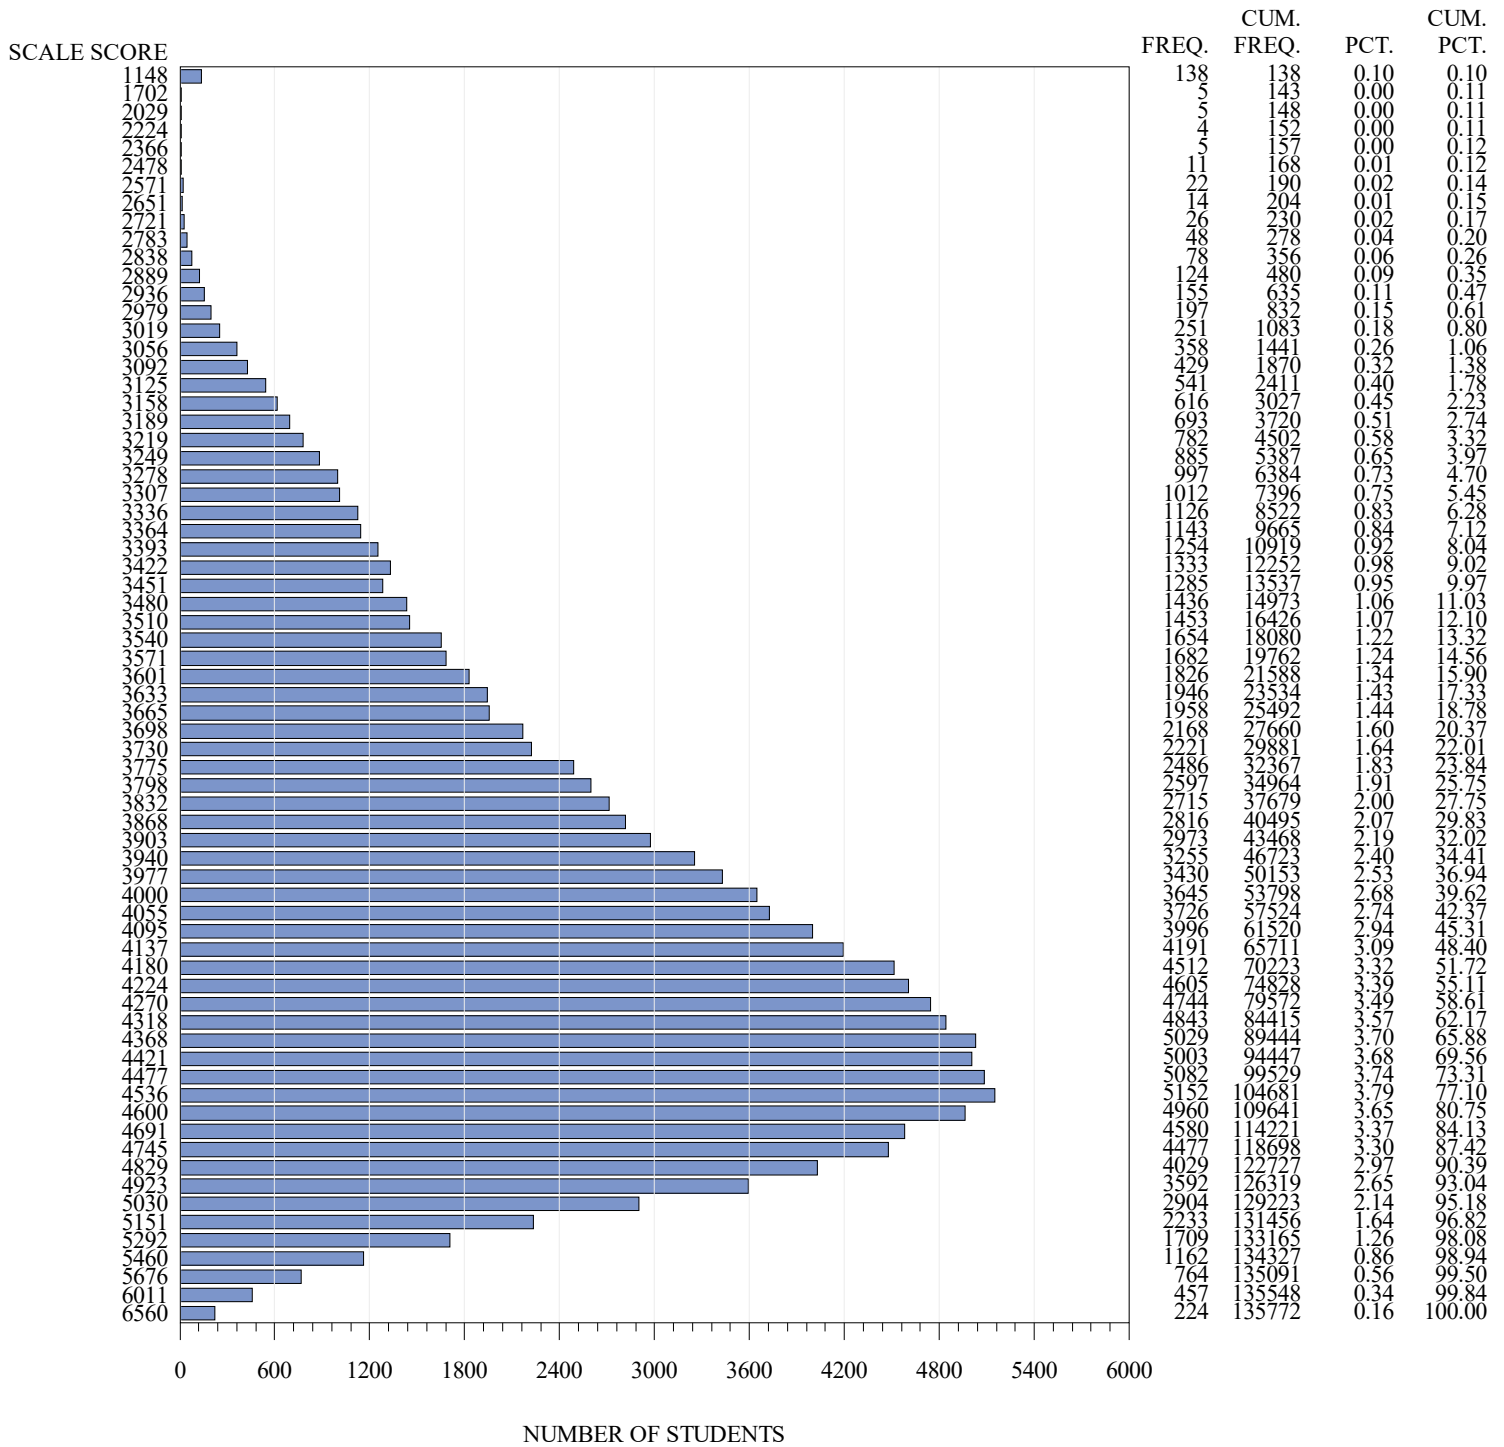

**FREQUENCY DISTRIBUTION – SCALE SCORES
STAAR EOC SPRING 2021
ENGLISH I
PAPER STUDENTS**

Notes:

Students who took the Braille or the paper STAAR with Embedded Supports version of the test are not included in the frequency distribution tables.