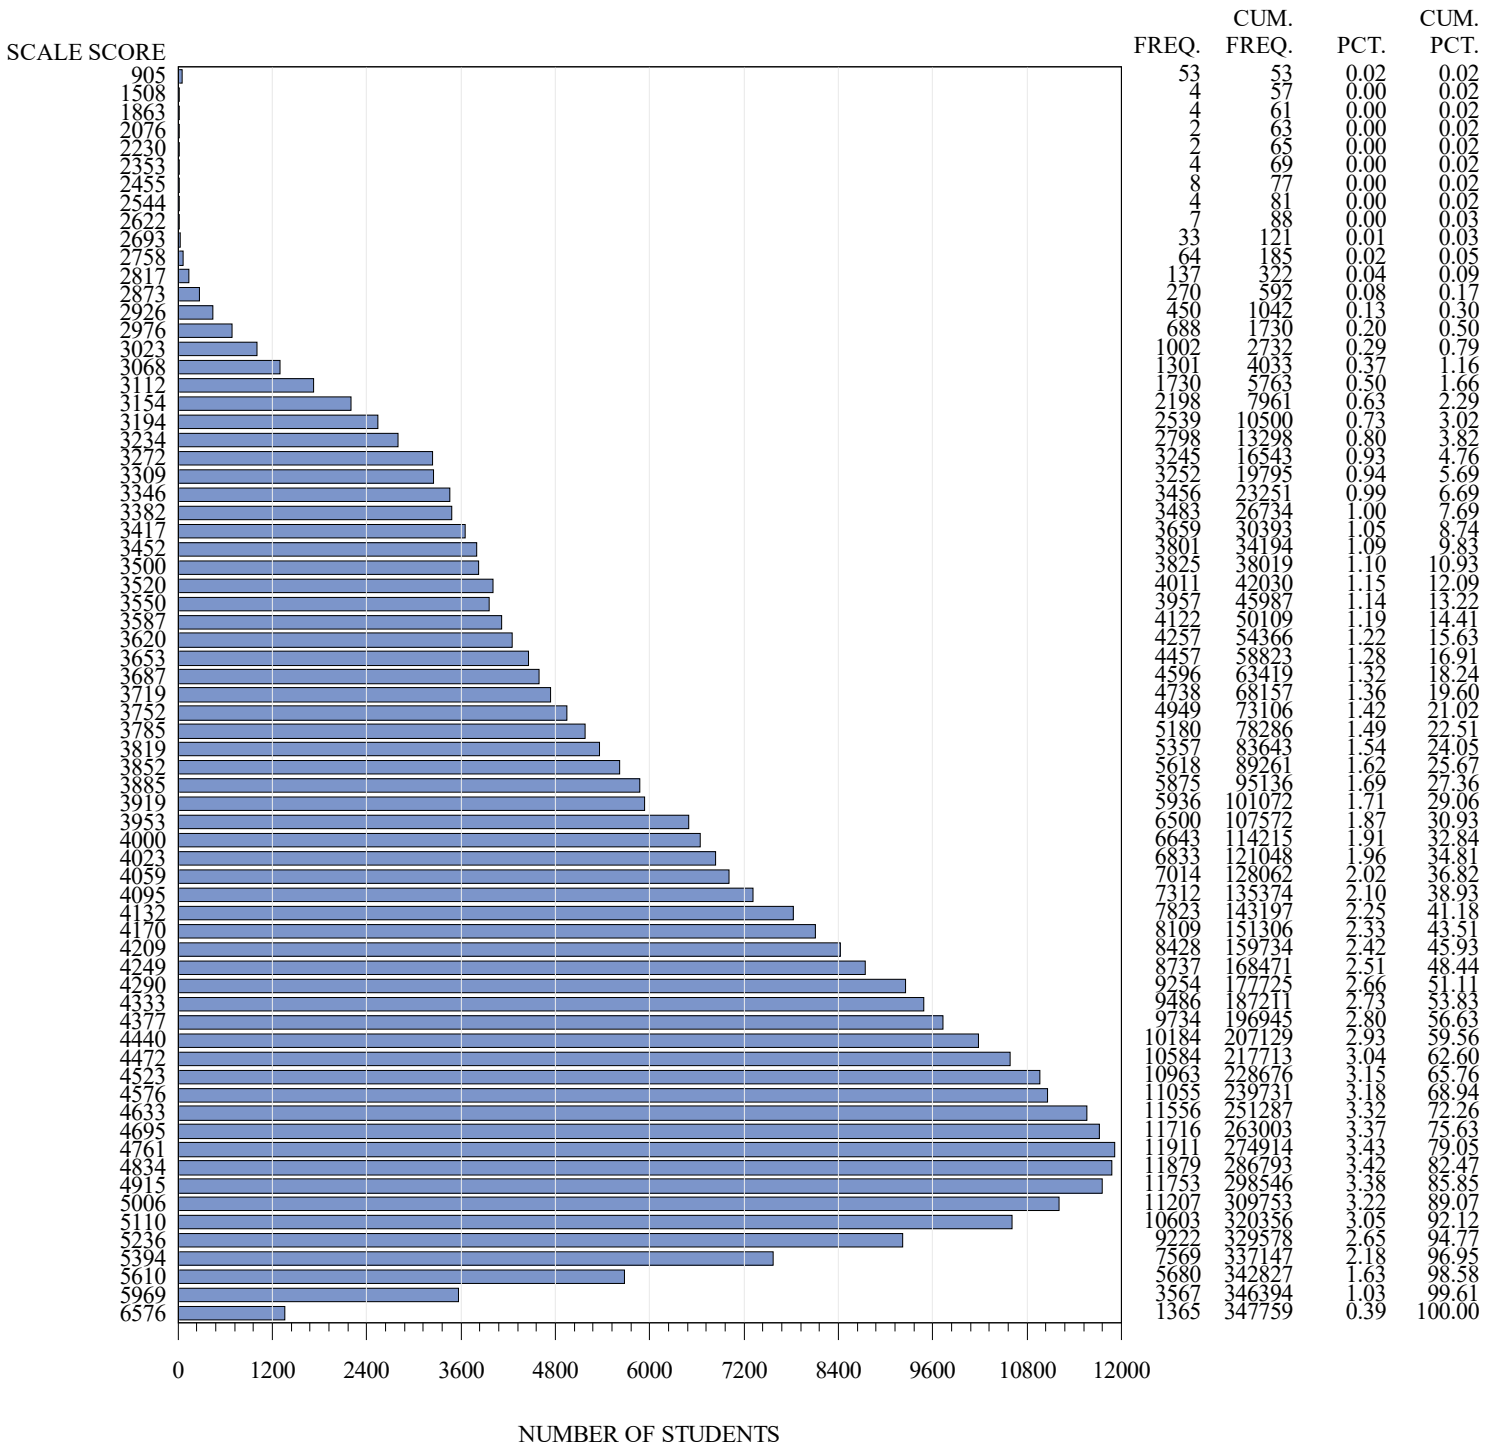

**FREQUENCY DISTRIBUTION – SCALE SCORES
STAAR EOC SPRING 2021
U.S. HISTORY
ALL STUDENTS**

Notes:

Students who took the Braille or the ASL or the paper STAAR with Embedded Supports version of the test are not included in the frequency distribution tables.