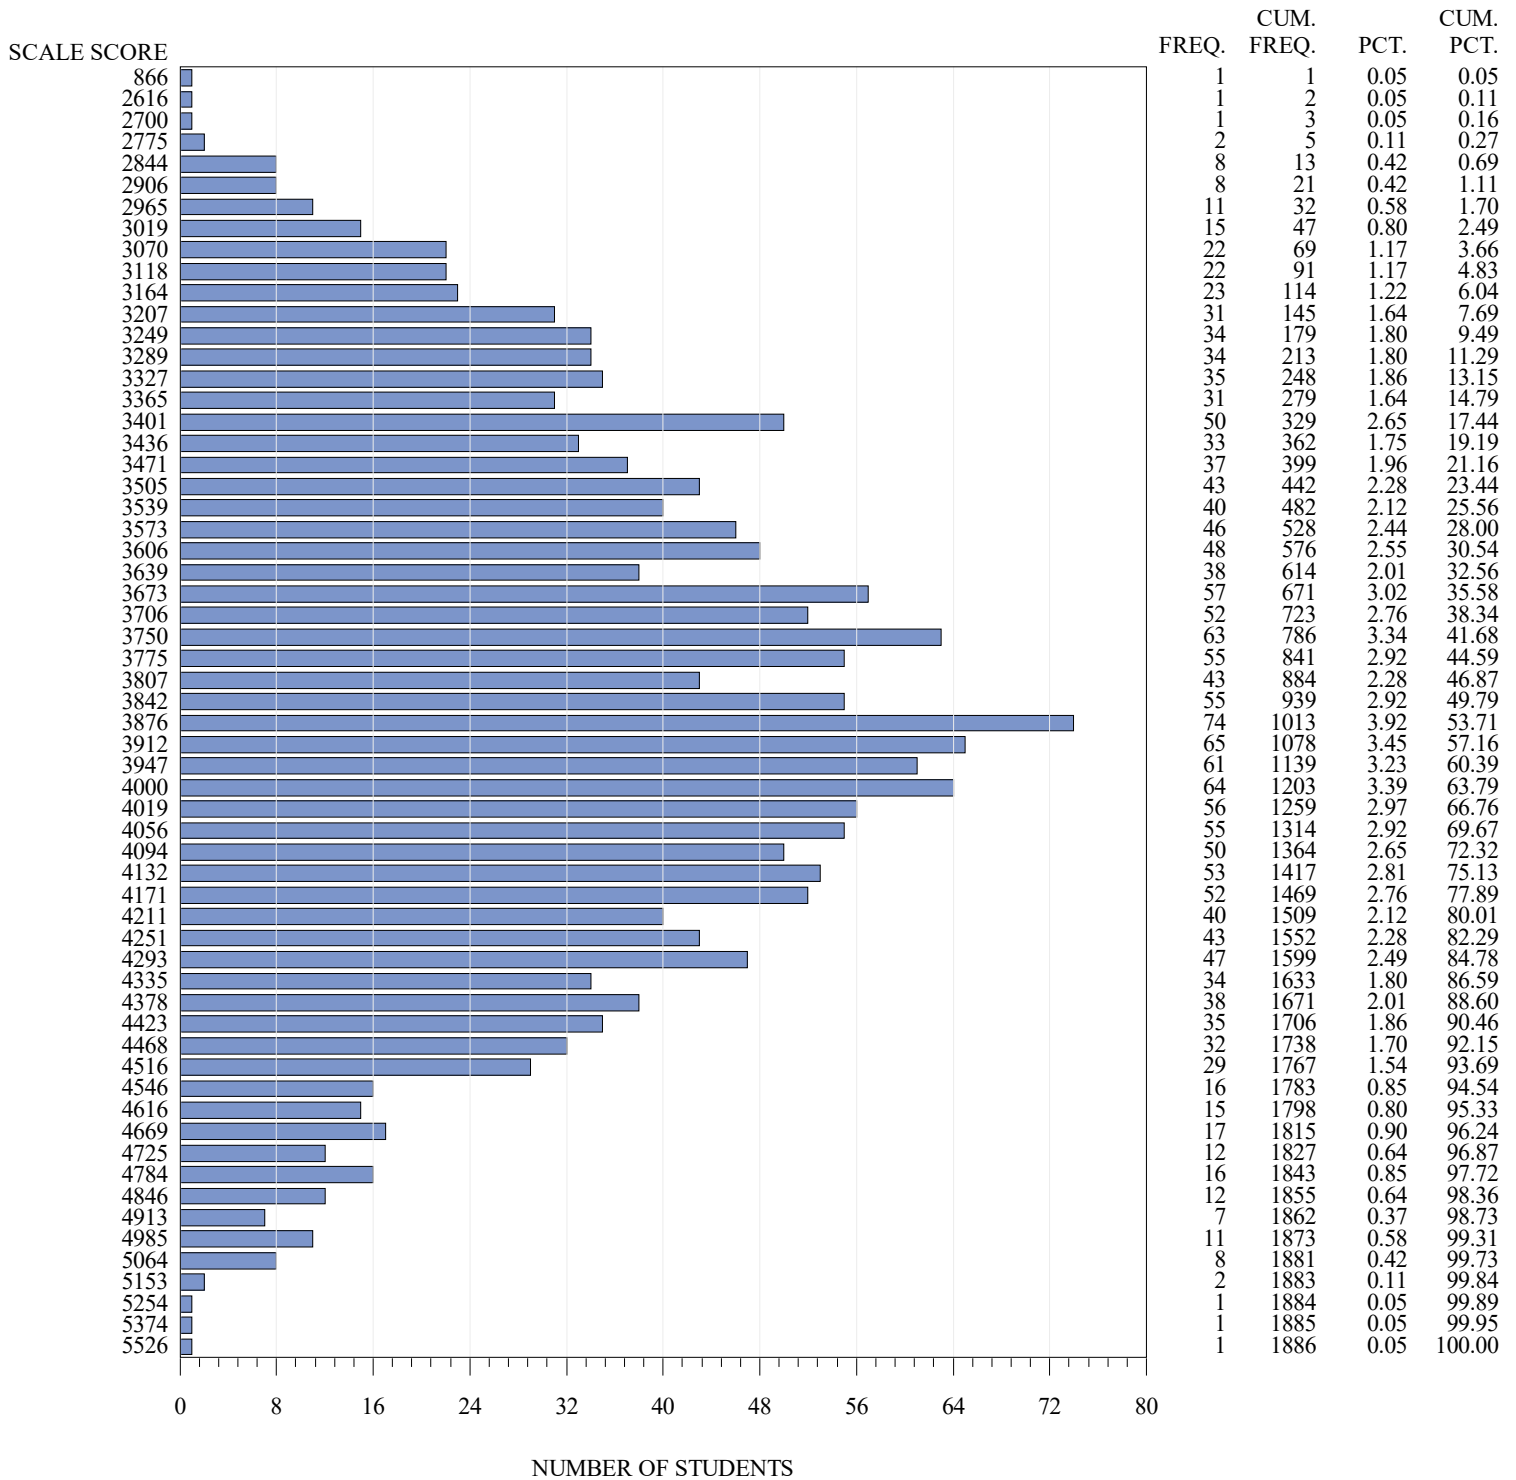

**FREQUENCY DISTRIBUTION – SCALE SCORES
STAAR EOC SPRING 2021
ENGLISH III
ONLINE STUDENTS**

Notes:
Students who took the Braille or the ASL version of the test are not included in the frequency distribution tables.