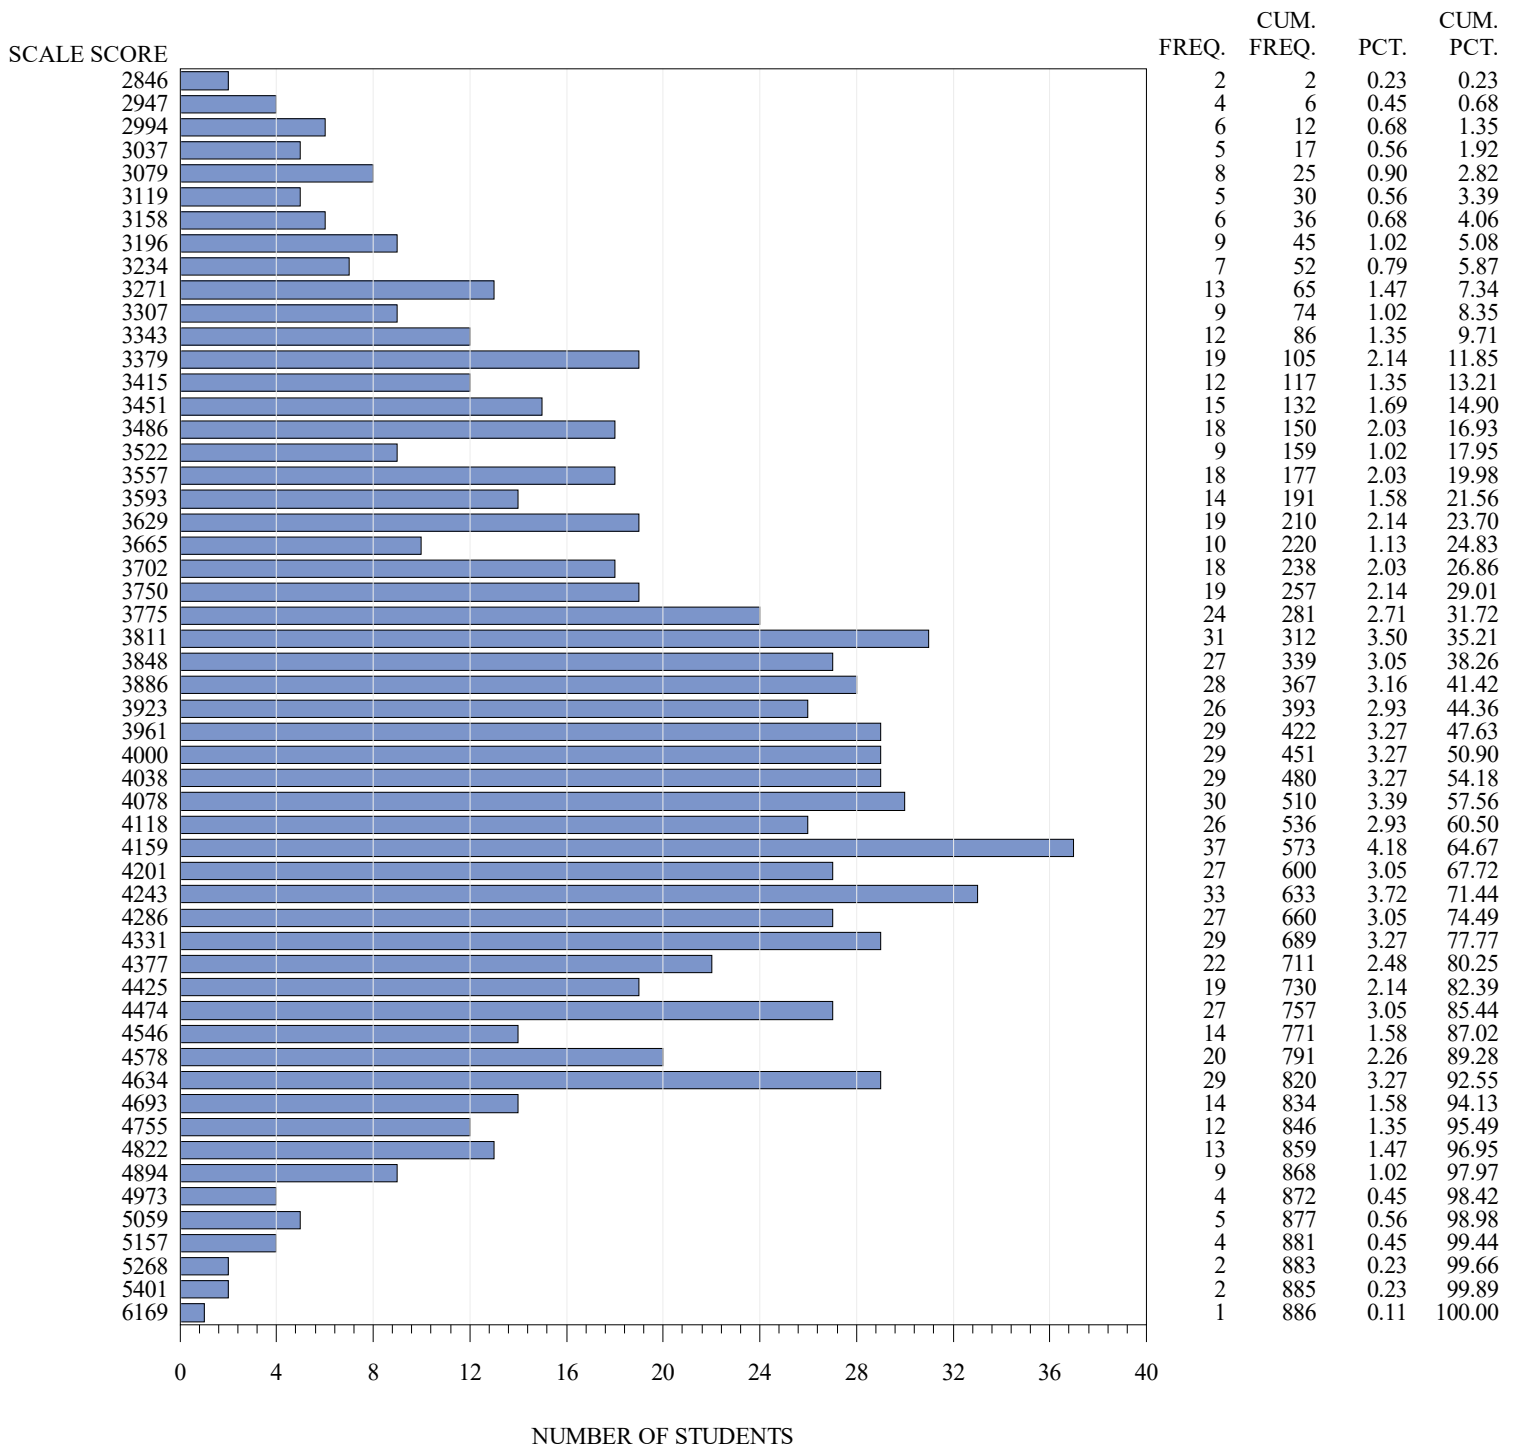

**FREQUENCY DISTRIBUTION – SCALE SCORES
STAAR EOC SPRING 2021
ENGLISH III
PAPER STUDENTS**

Notes:

Students who took the Braille or the paper STAAR with Embedded Supports version of the test are not included in the frequency distribution tables.