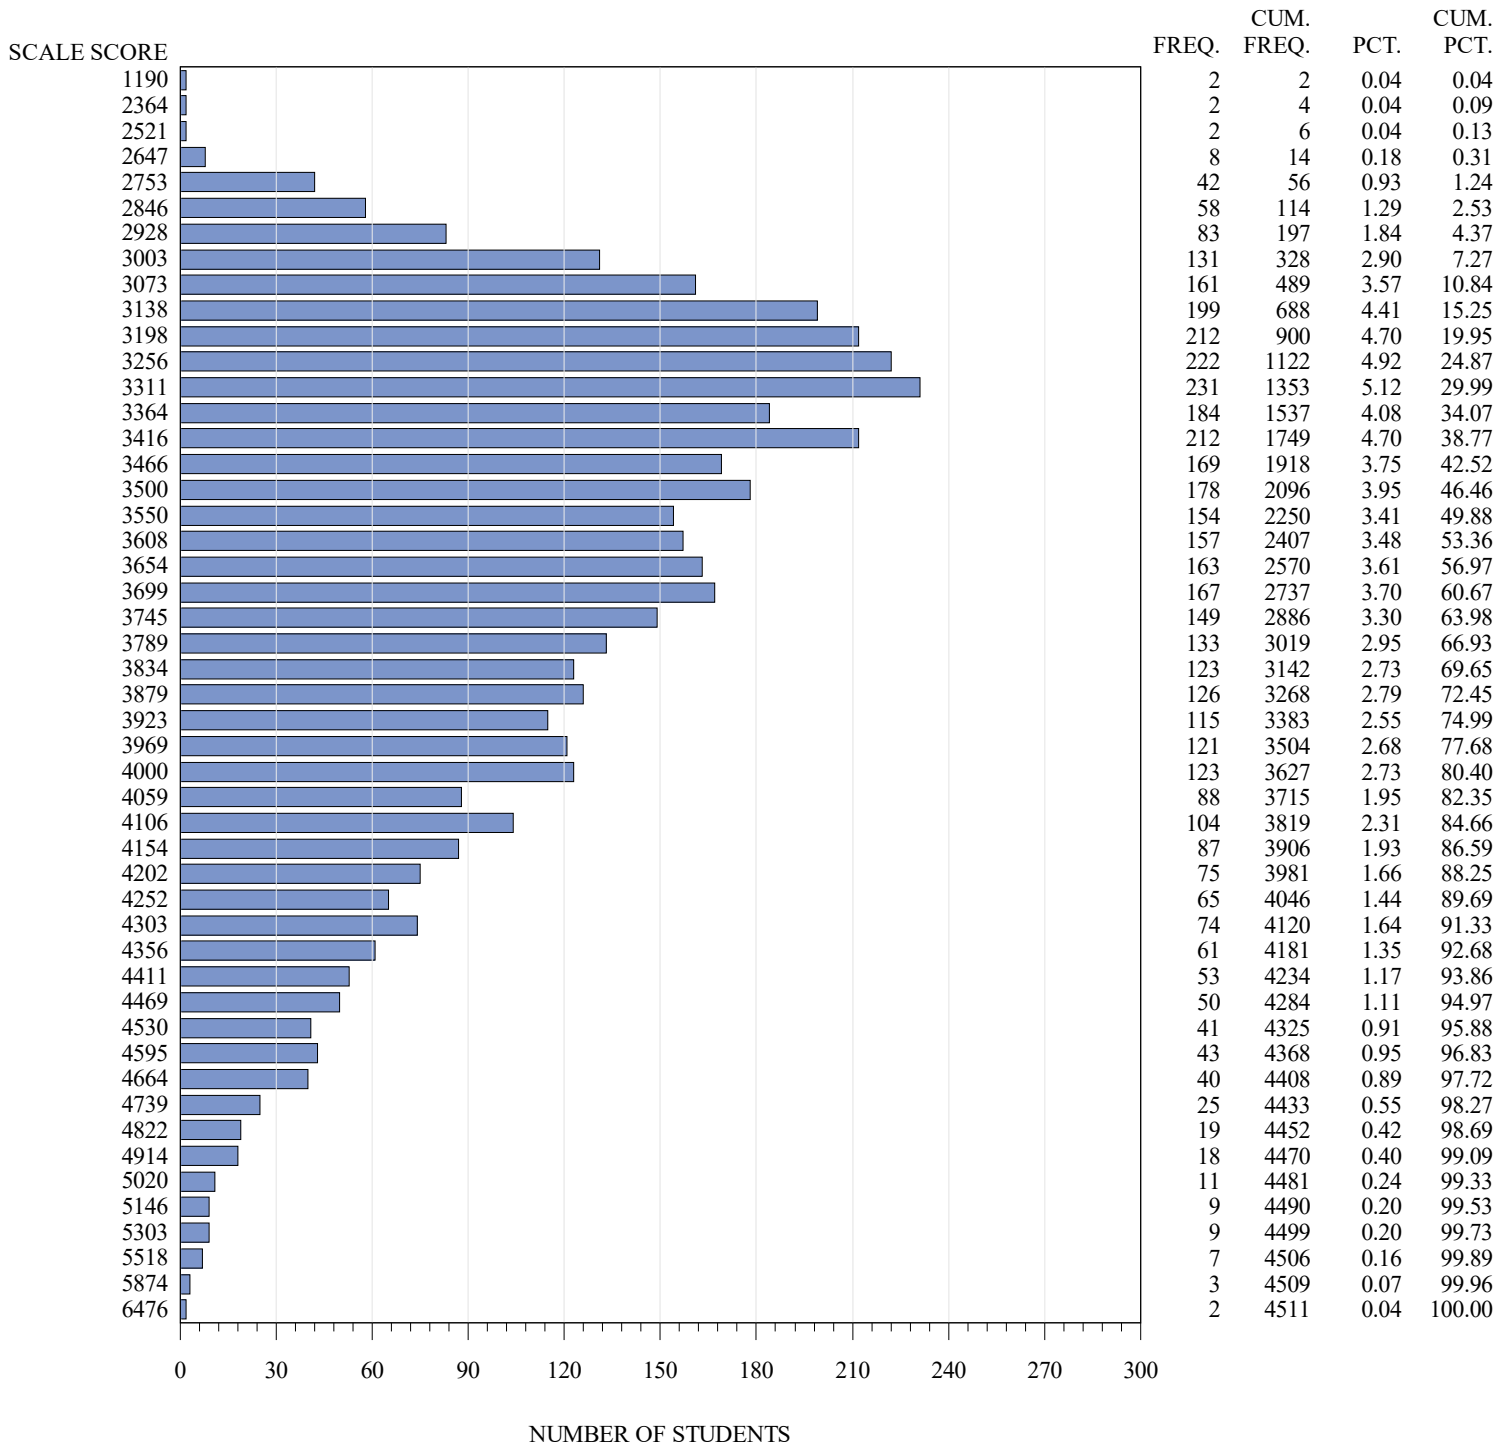

**FREQUENCY DISTRIBUTION – SCALE SCORES
STAAR EOC SPRING 2021
ALGEBRA II
ALL STUDENTS**

Notes:

Students who took the Braille or the ASL or the paper STAAR with Embedded Supports version of the test are not included in the frequency distribution tables.