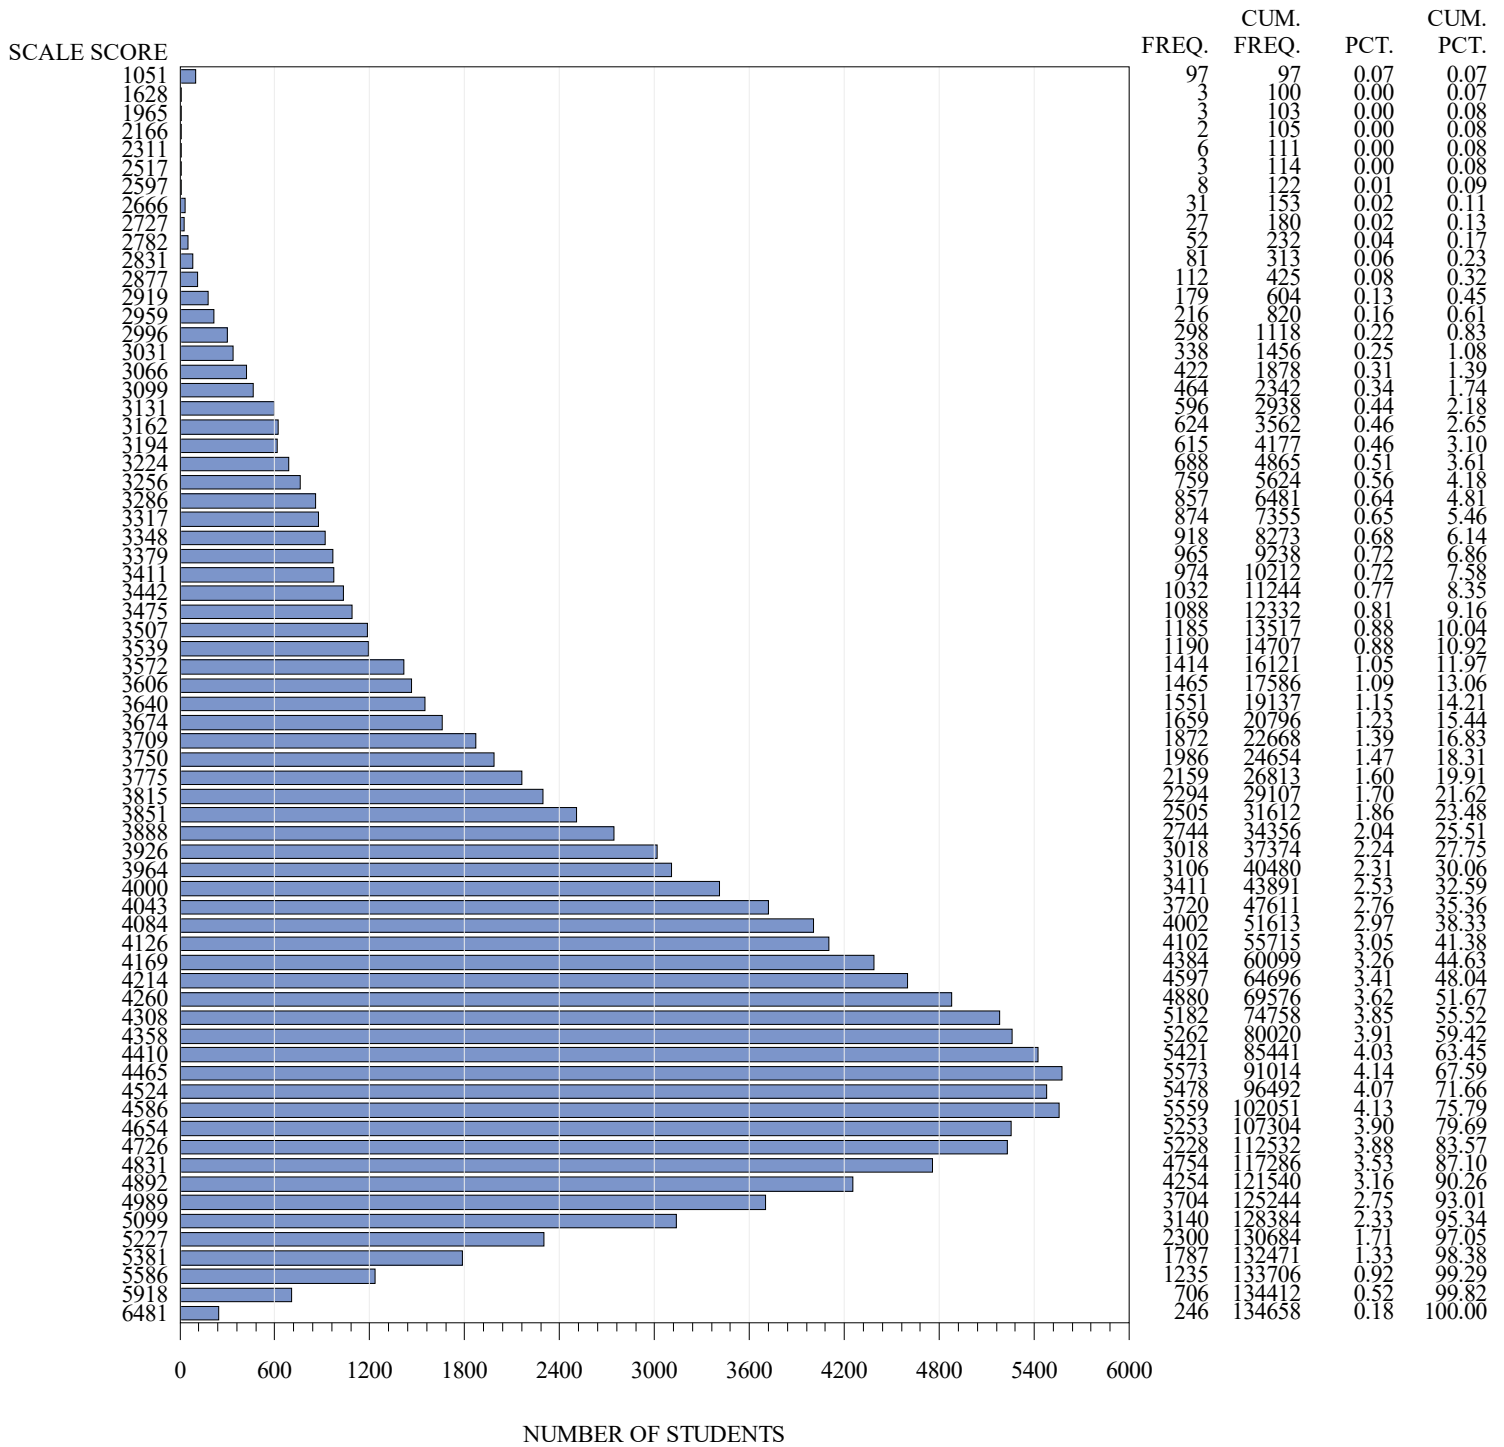

**FREQUENCY DISTRIBUTION – SCALE SCORES
STAAR EOC SPRING 2021
ENGLISH II
PAPER STUDENTS**

Notes:

Students who took the Braille or the paper STAAR with Embedded Supports version of the test are not included in the frequency distribution tables.