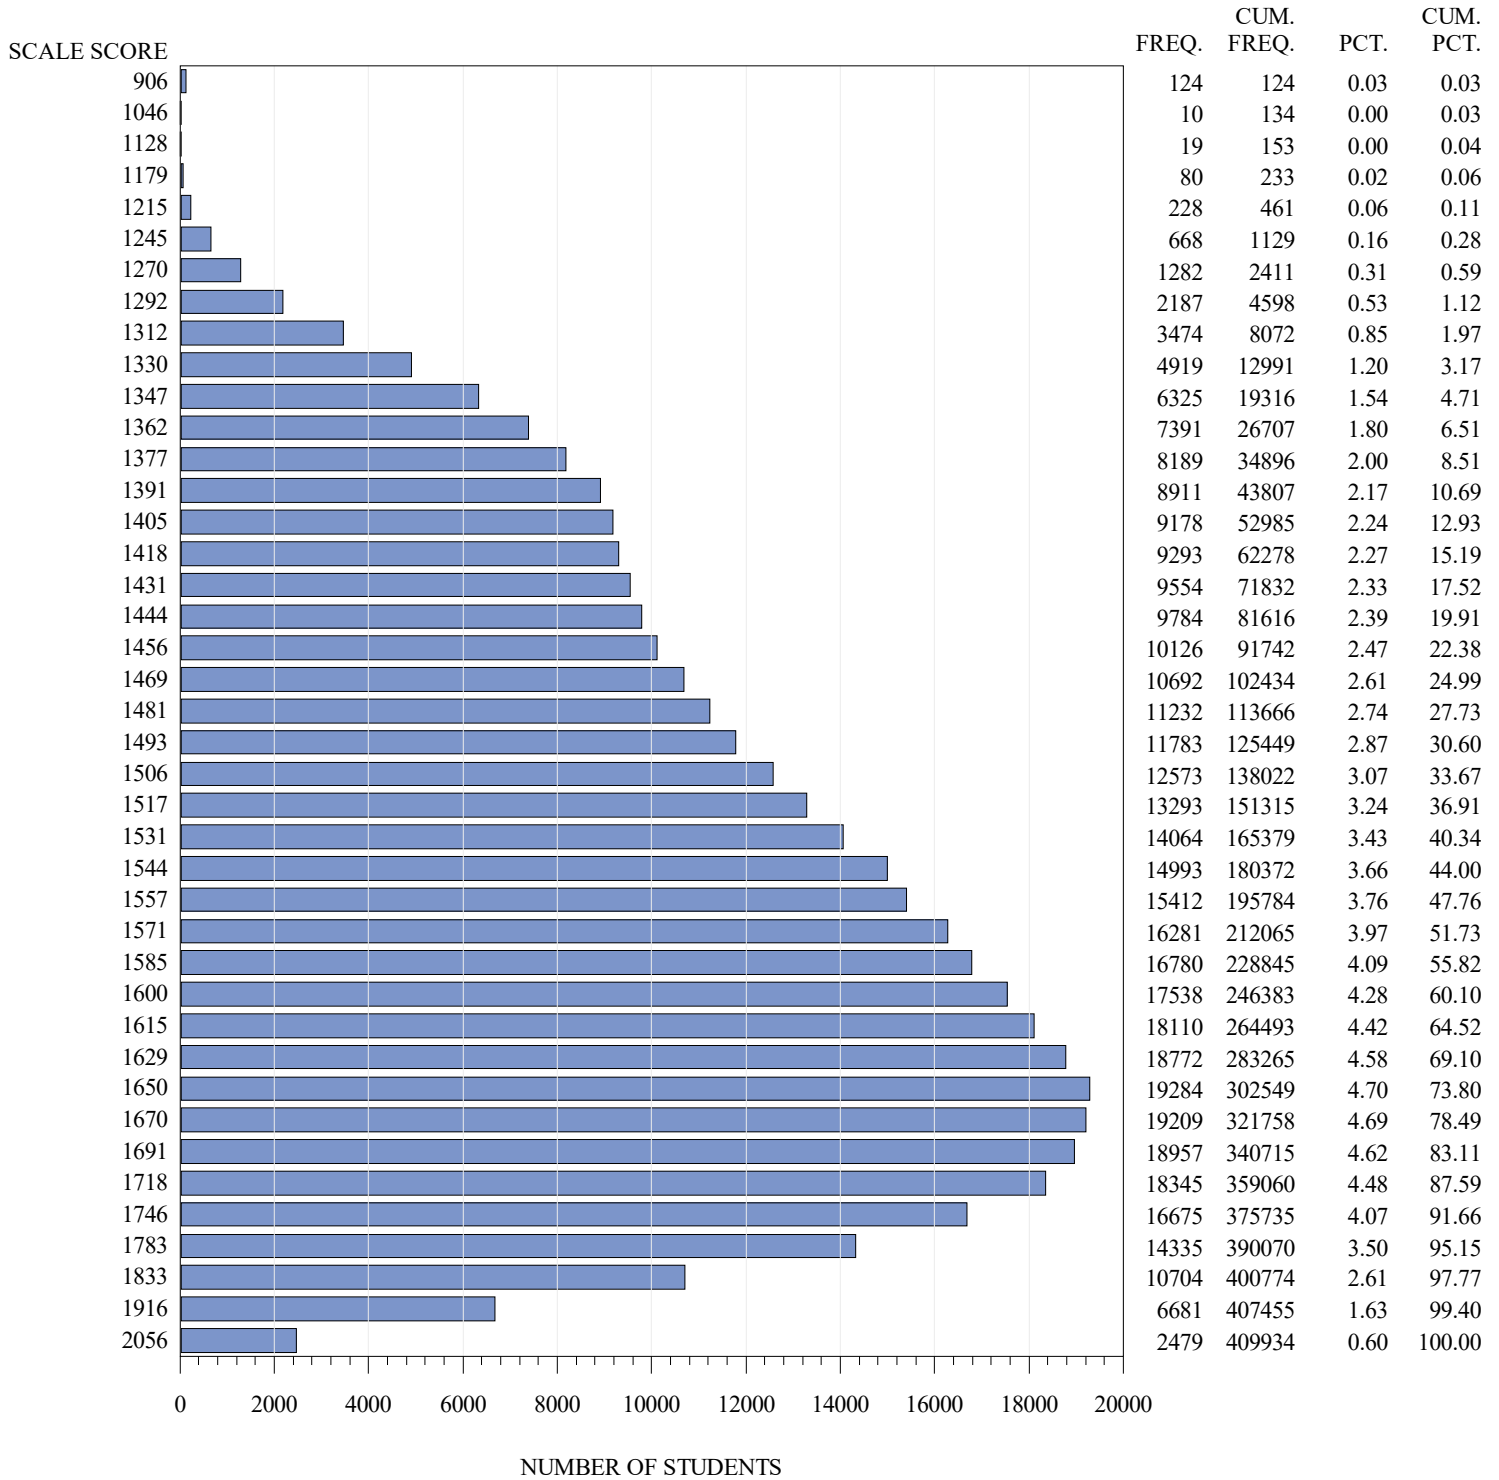

**FREQUENCY DISTRIBUTION – SCALE SCORES
STAAR SPRING 2019
GRADE 6 READING
ALL STUDENTS**

Notes:

Students who took the Braille or the ASL or the paper STAAR with Embedded Supports version of the test are not included in the frequency distribution tables.