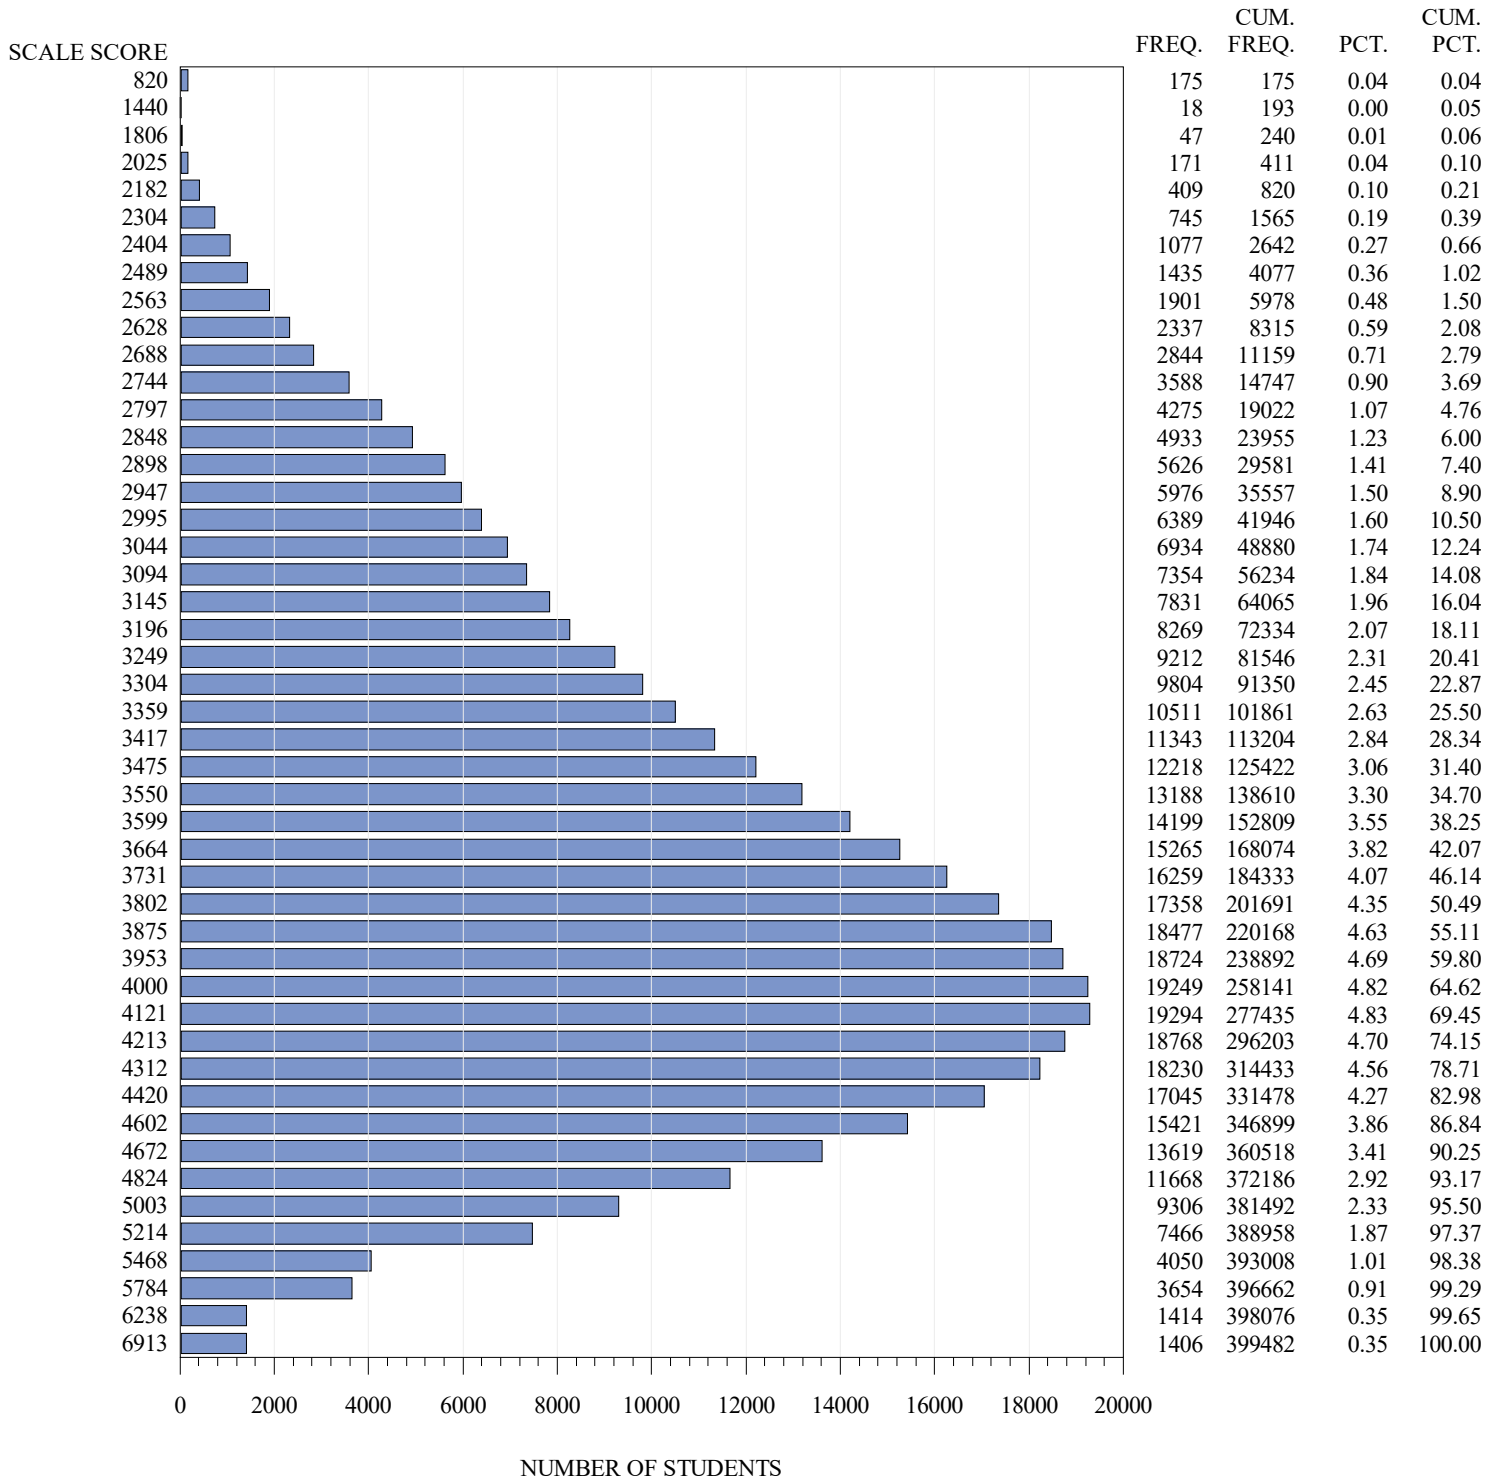

**FREQUENCY DISTRIBUTION – SCALE SCORES
STAAR SPRING 2019
GRADE 7 WRITING
ALL STUDENTS**

Notes:

Students who took the Braille or the ASL or the paper STAAR with Embedded Supports version of the test are not included in the frequency distribution tables.