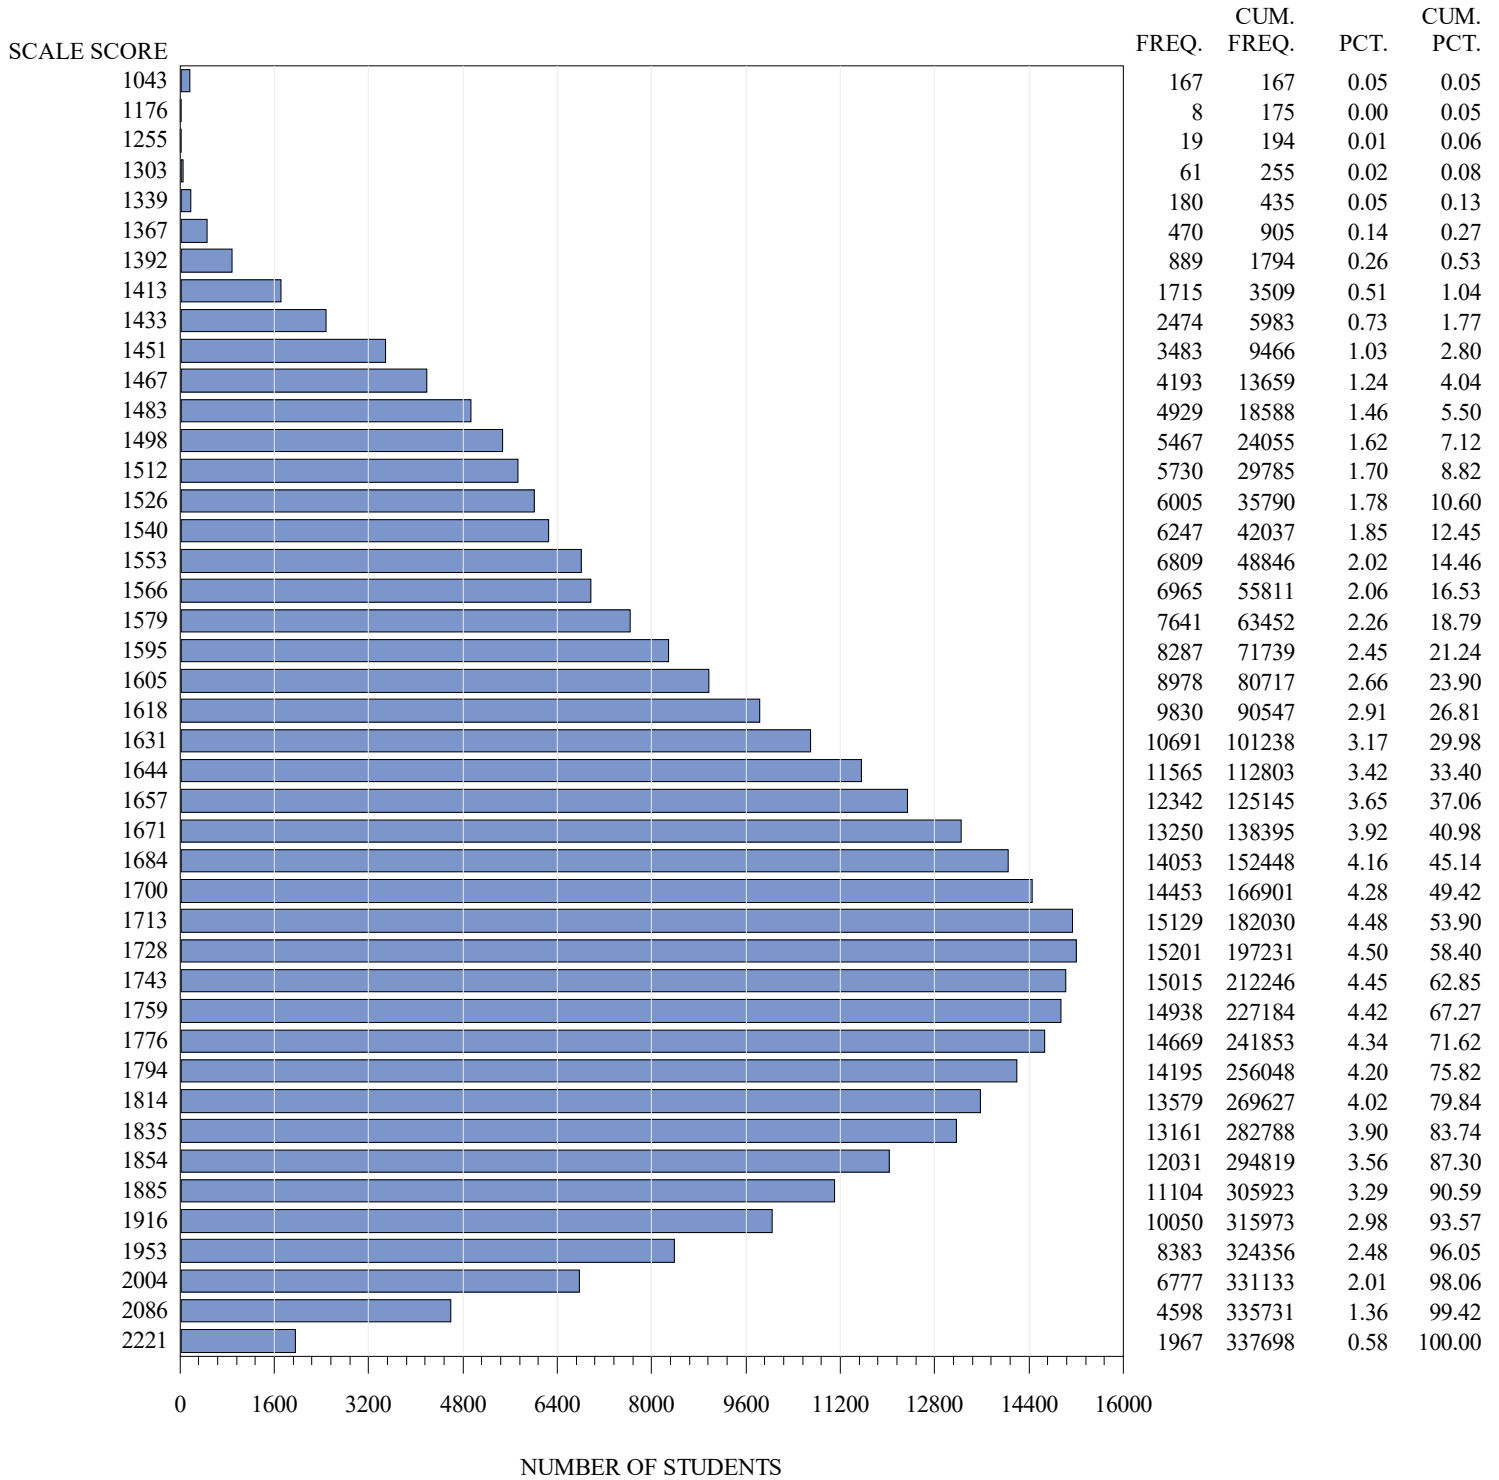

**FREQUENCY DISTRIBUTION – SCALE SCORES
STAAR SPRING 2019
GRADE 8 MATHEMATICS
ALL STUDENTS**

Notes:

Students who took the Braille or the ASL or the paper STAAR with Embedded Supports version of the test are not included in the frequency distribution tables.