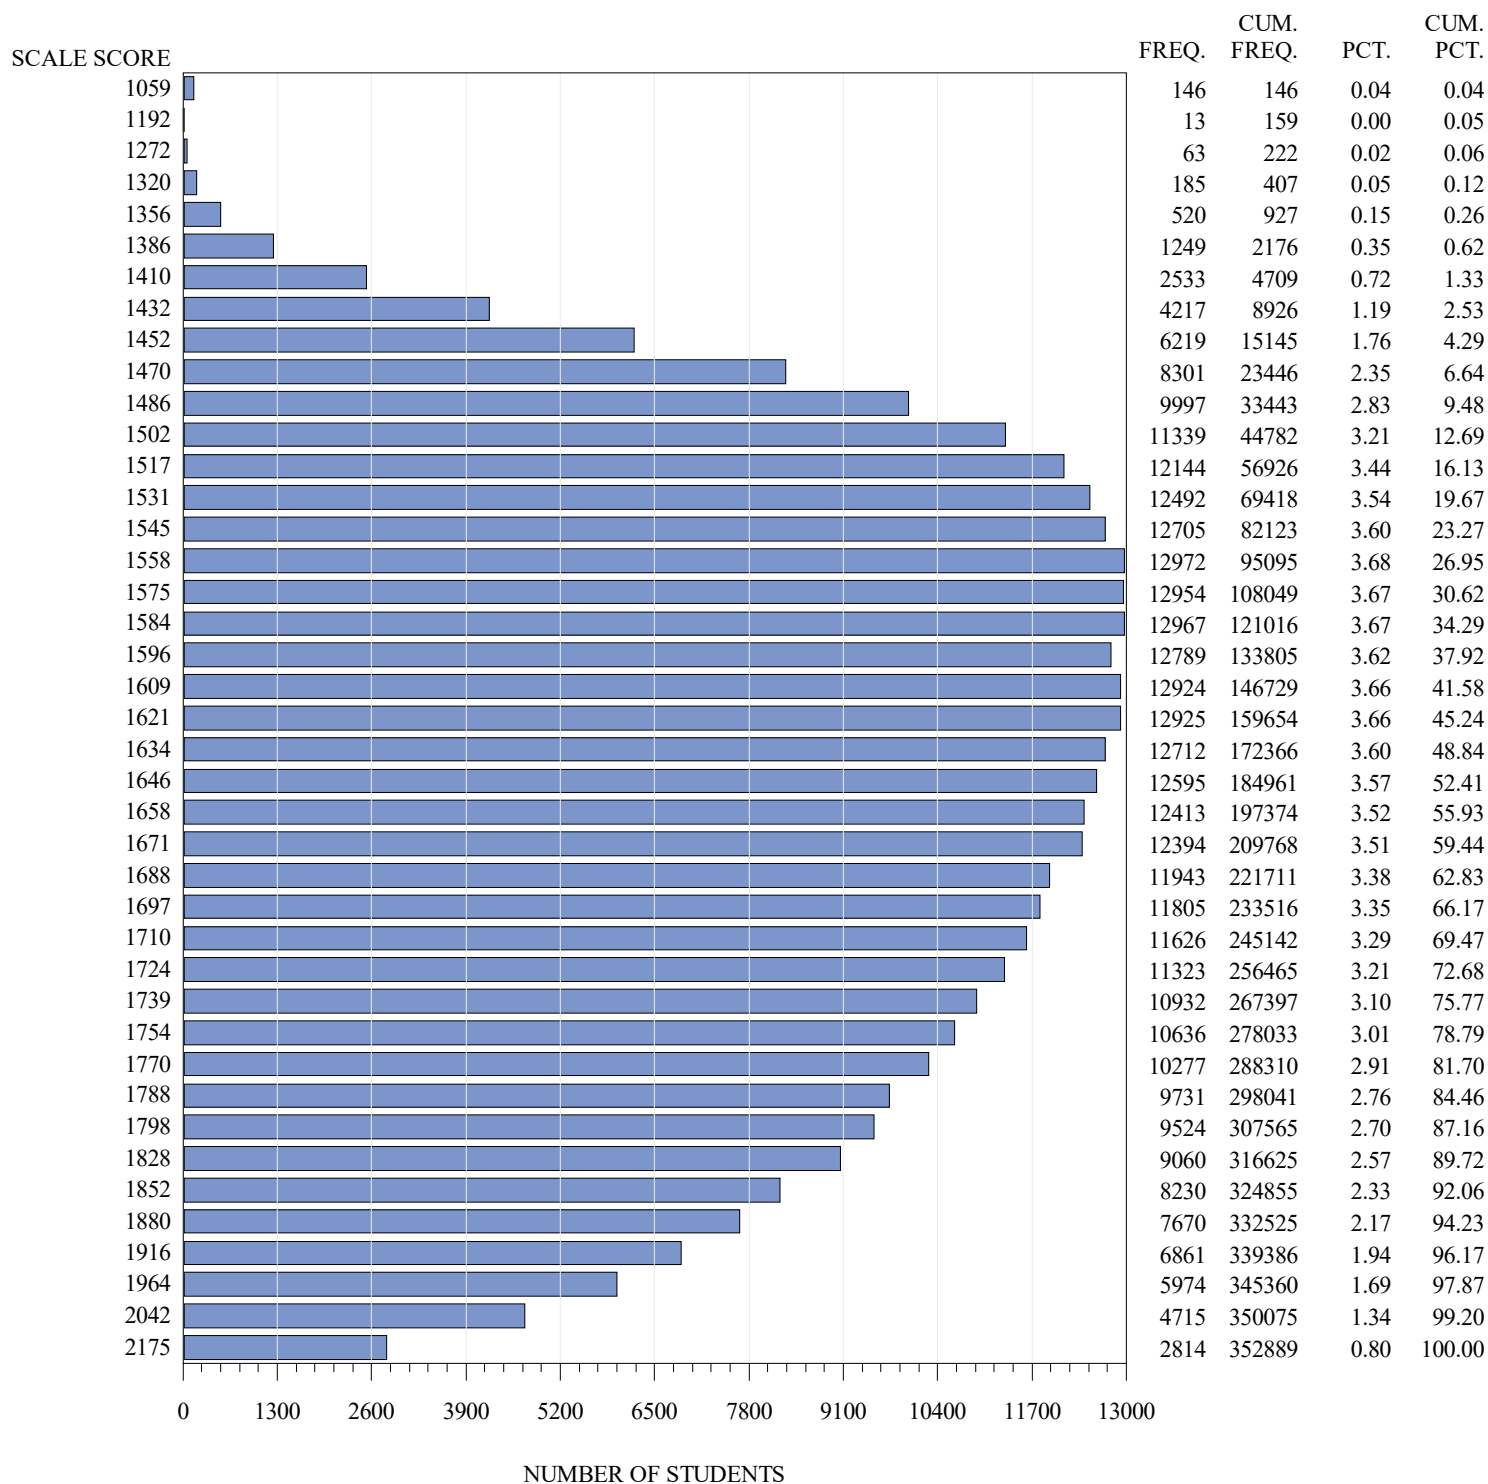

**FREQUENCY DISTRIBUTION – SCALE SCORES
STAAR SPRING 2019
GRADE 7 MATHEMATICS
ALL STUDENTS**

Notes:

Students who took the Braille or the ASL or the paper STAAR with Embedded Supports version of the test are not included in the frequency distribution tables.