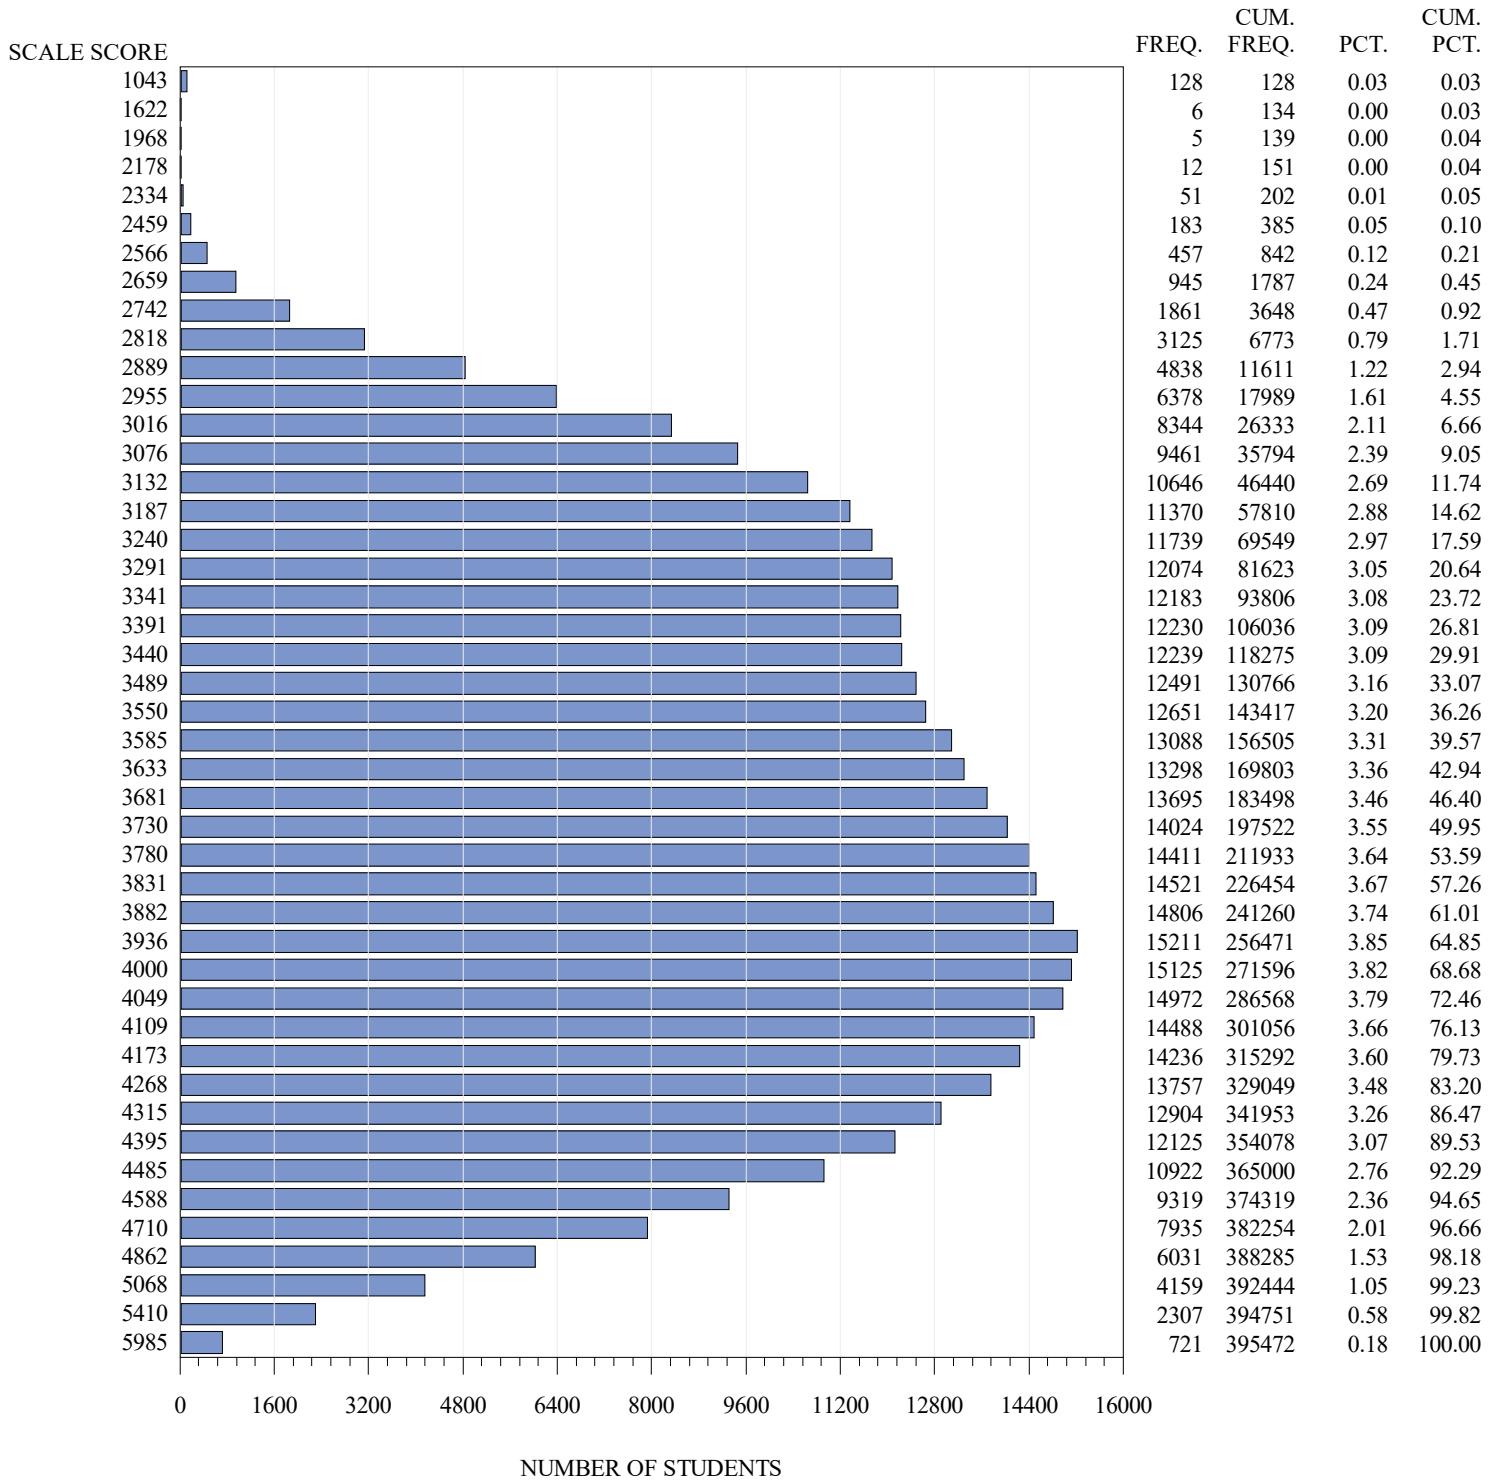

**FREQUENCY DISTRIBUTION – SCALE SCORES
STAAR SPRING 2019
GRADE 8 SOCIAL STUDIES
ALL STUDENTS**

Notes:

Students who took the Braille or the ASL or the paper STAAR with Embedded Supports version of the test are not included in the frequency distribution tables.