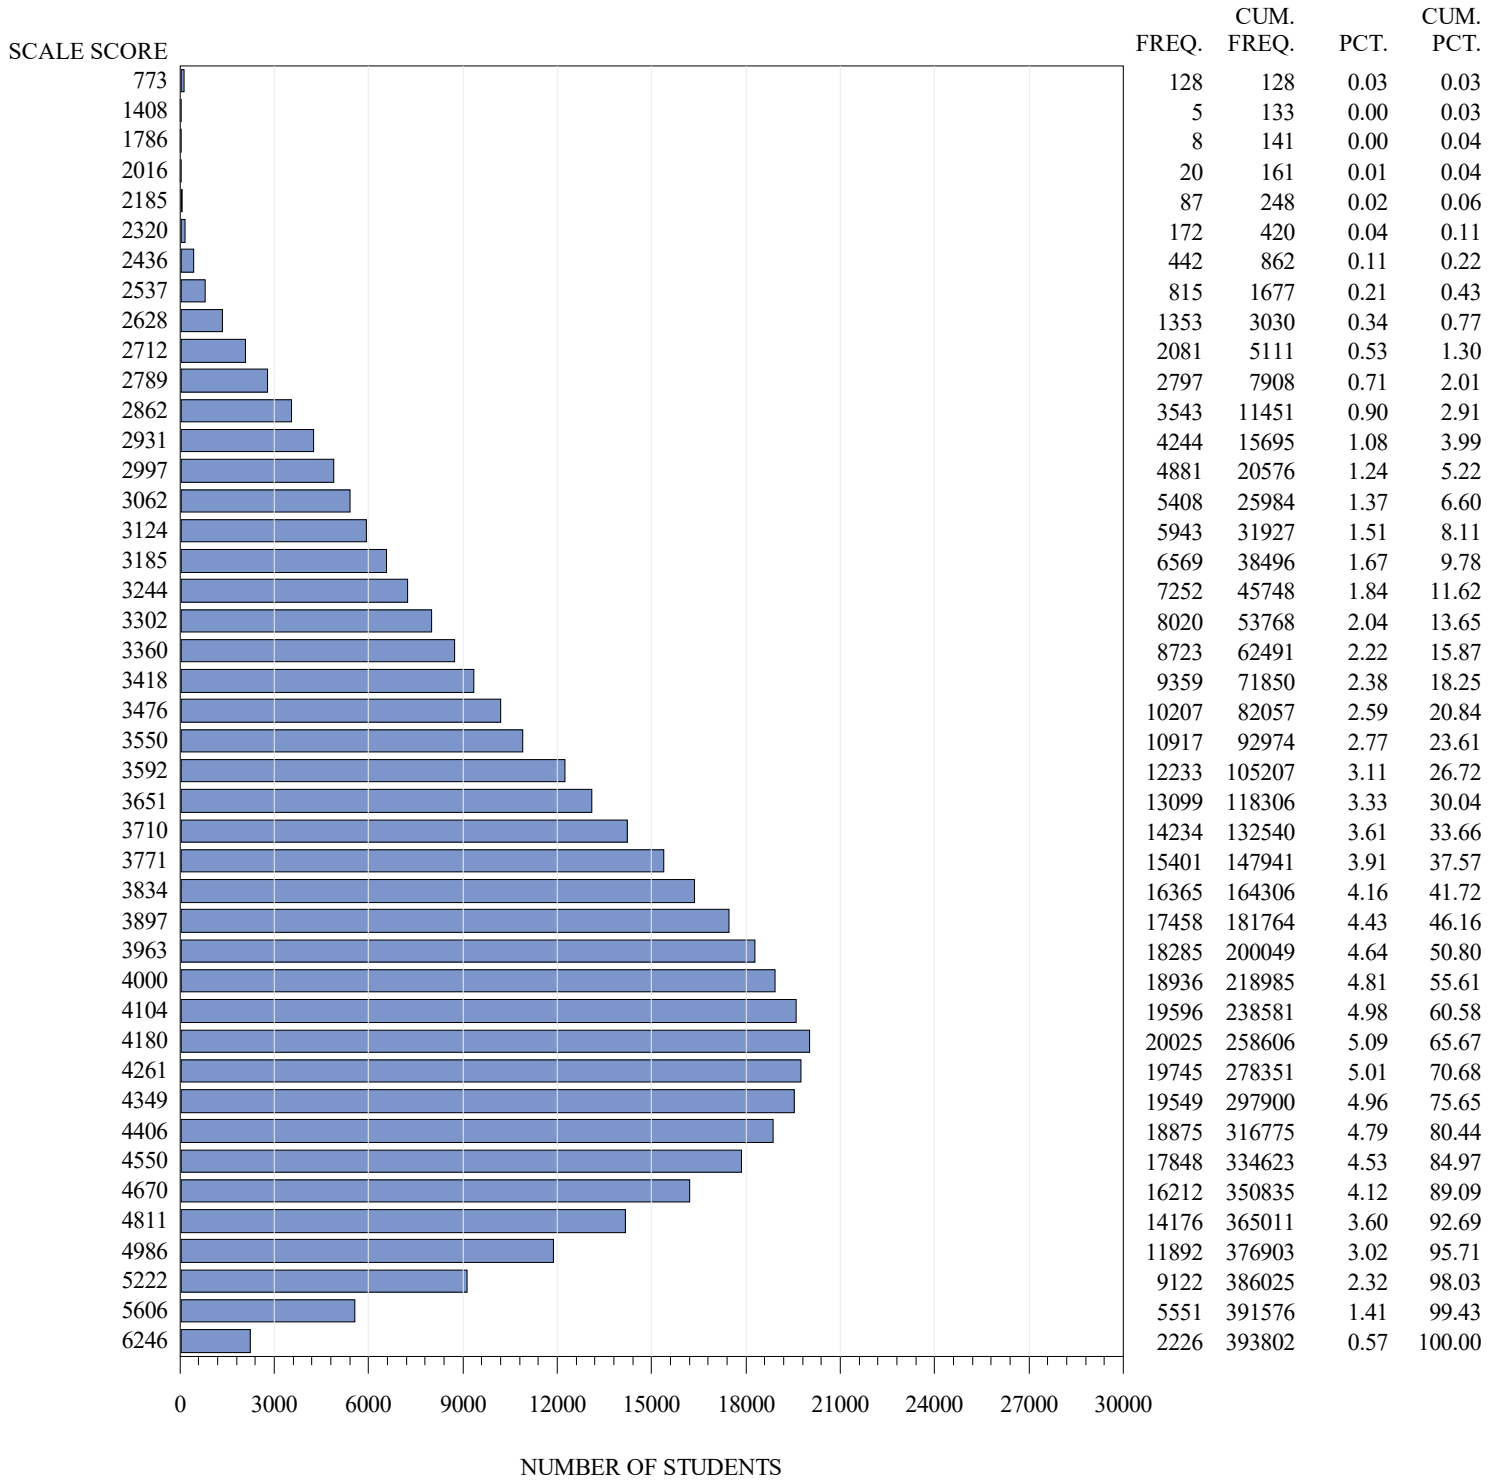

**FREQUENCY DISTRIBUTION – SCALE SCORES
STAAR SPRING 2019
GRADE 8 SCIENCE
ALL STUDENTS**

Notes:

Students who took the Braille or the ASL or the paper STAAR with Embedded Supports version of the test are not included in the frequency distribution tables.