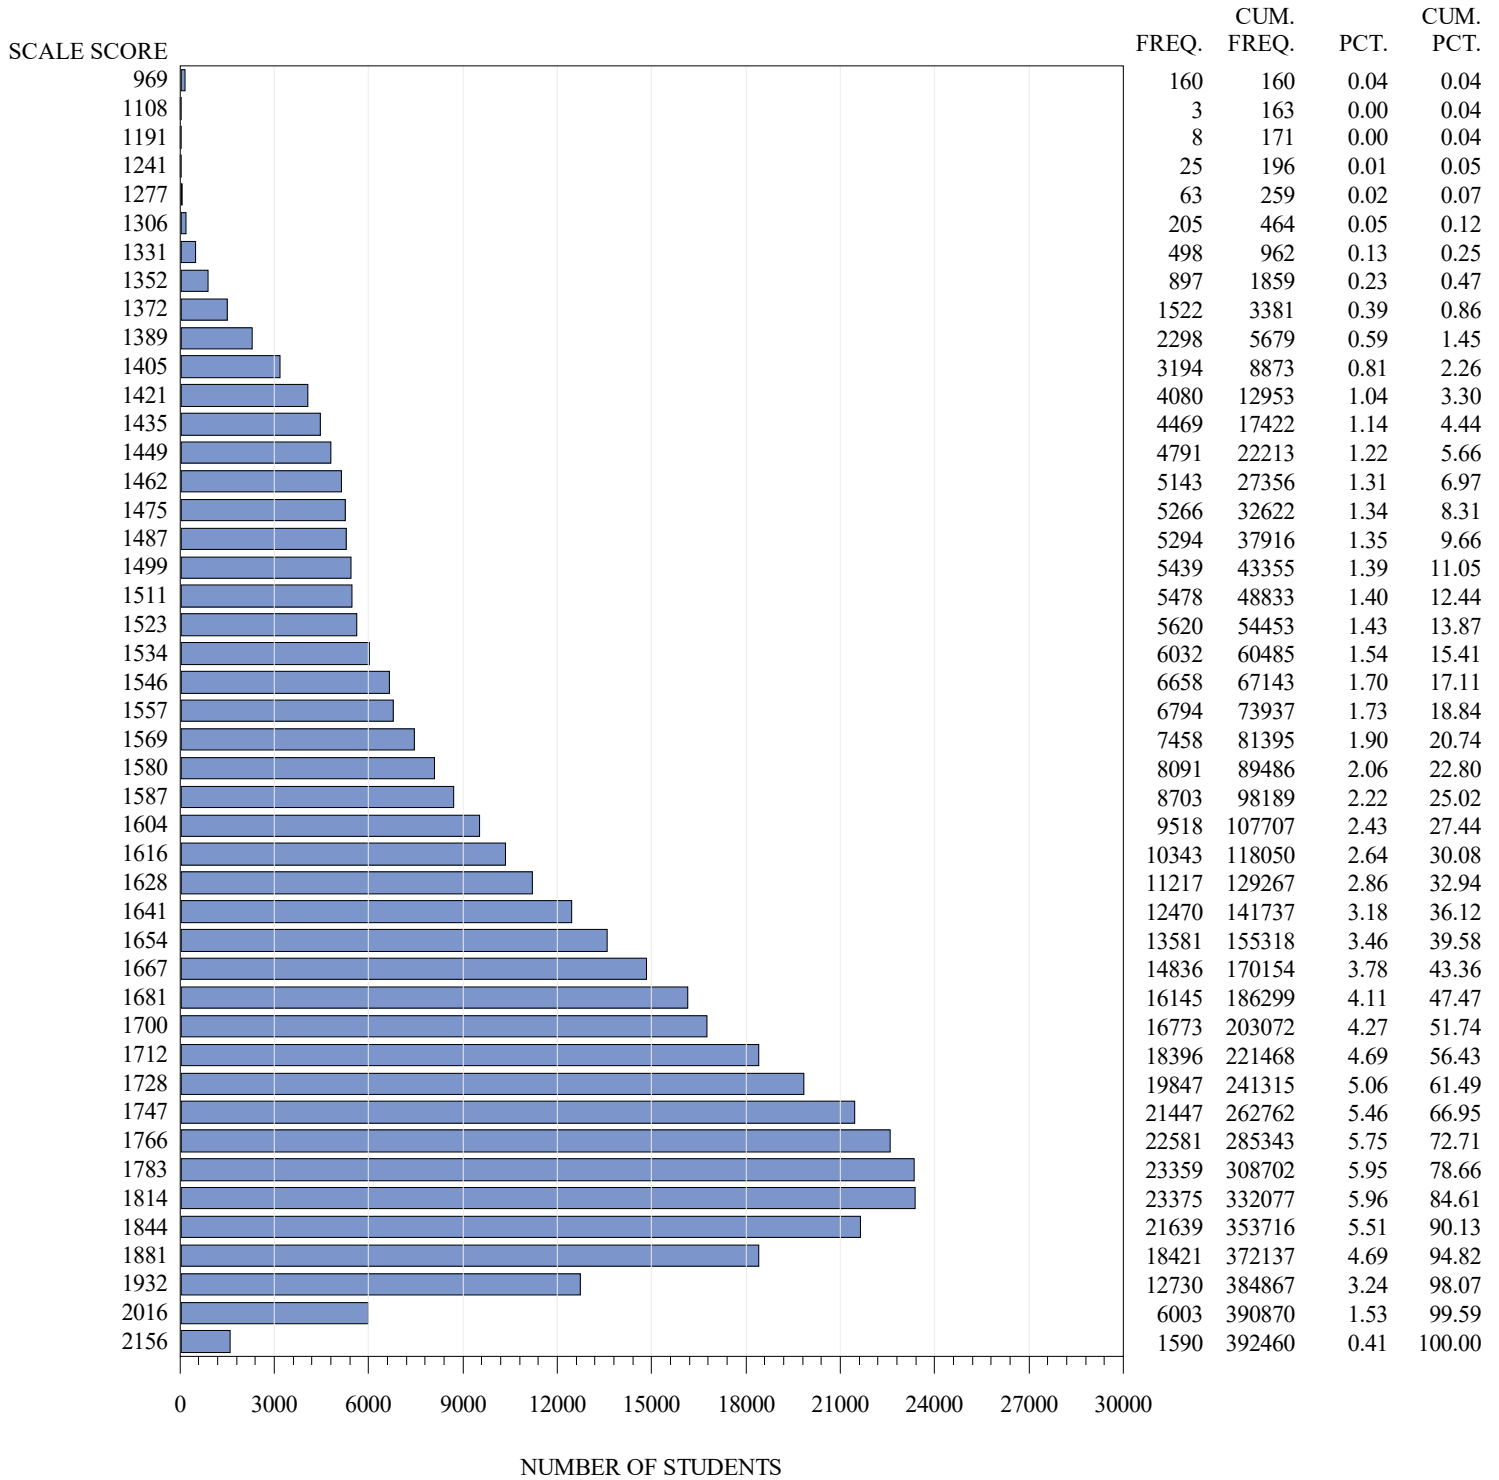

**FREQUENCY DISTRIBUTION – SCALE SCORES
STAAR SPRING 2019
GRADE 8 READING
ALL STUDENTS**

Notes:

Students who took the Braille or the ASL or the paper STAAR with Embedded Supports version of the test are not included in the frequency distribution tables.