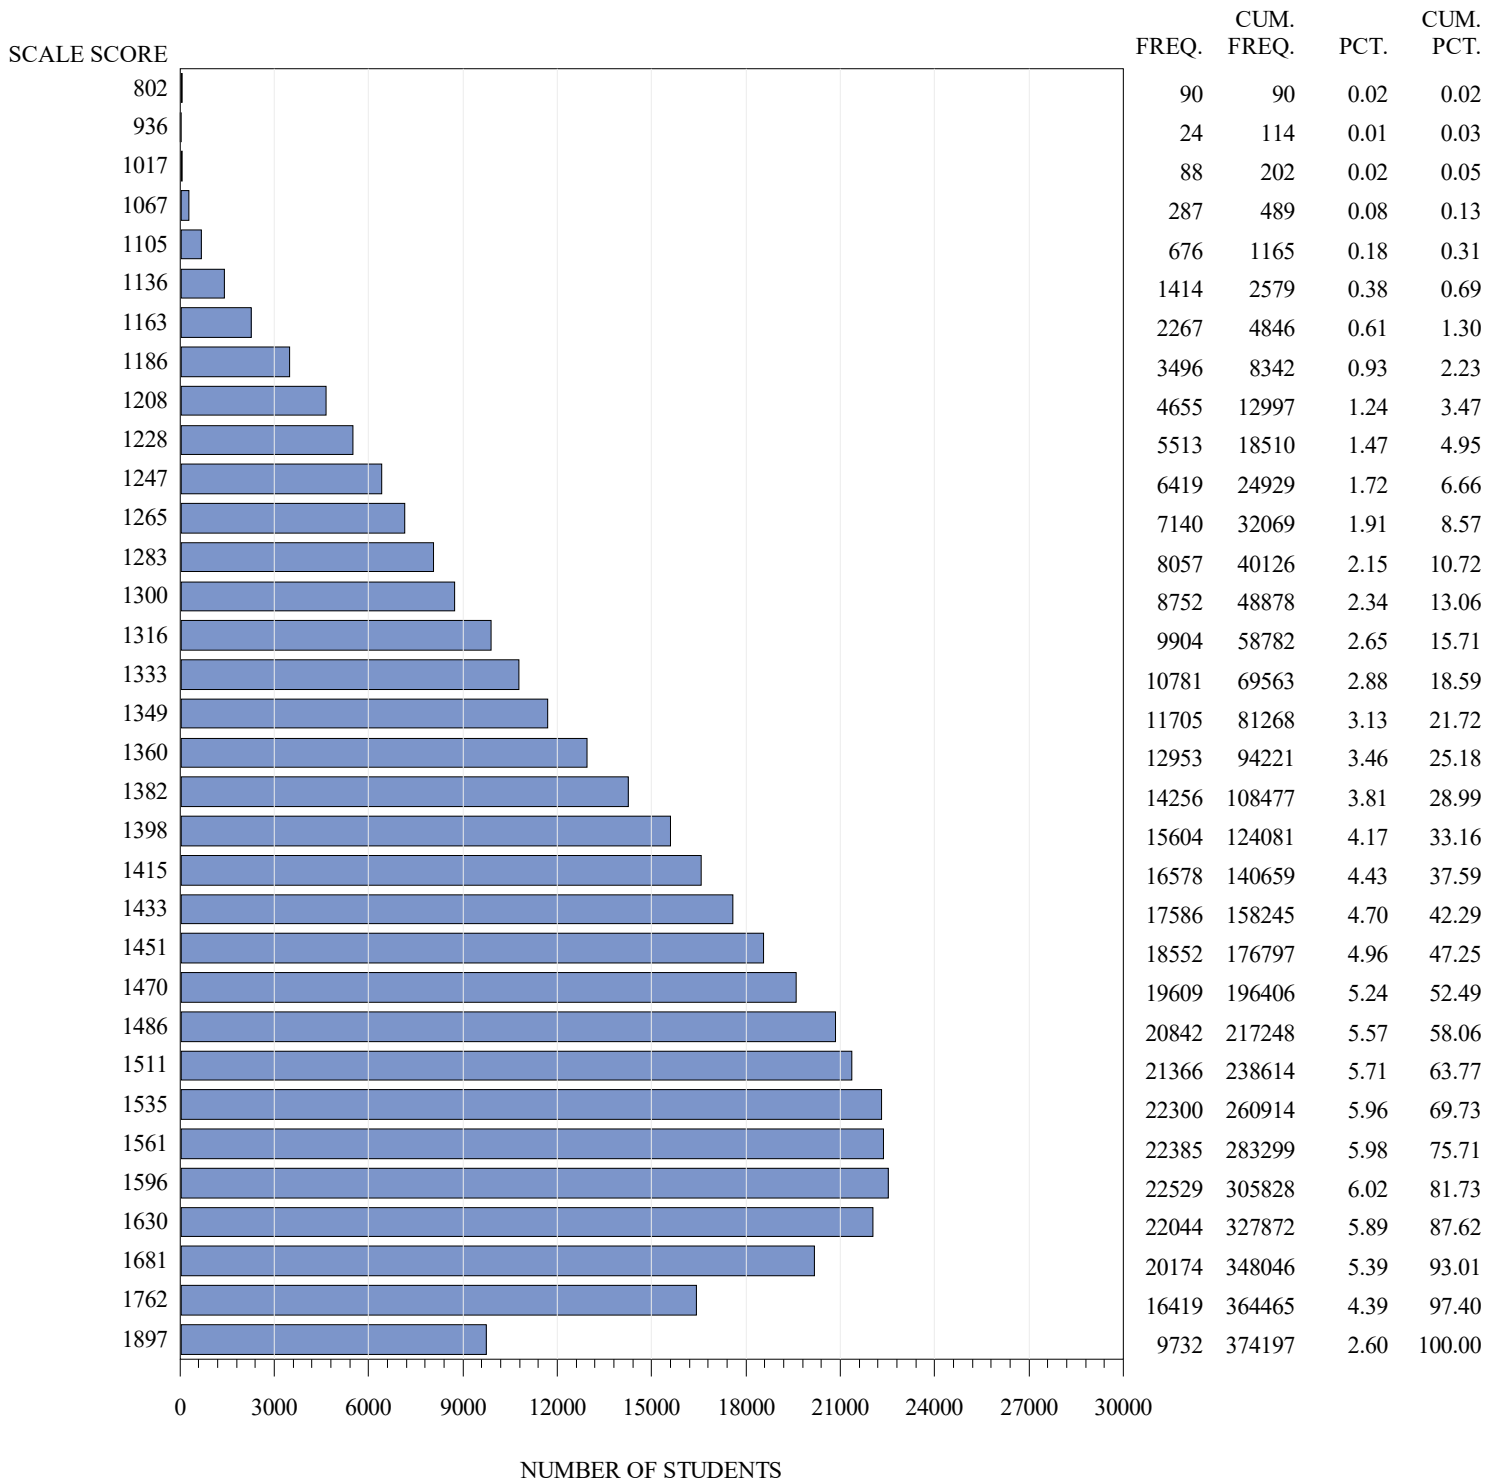

**FREQUENCY DISTRIBUTION – SCALE SCORES
STAAR ENGLISH SPRING 2019
GRADE 3 MATHEMATICS
ALL STUDENTS**

Notes:

Students who took the Braille or the ASL or the paper STAAR with Embedded Supports version of the test are not included in the frequency distribution tables.