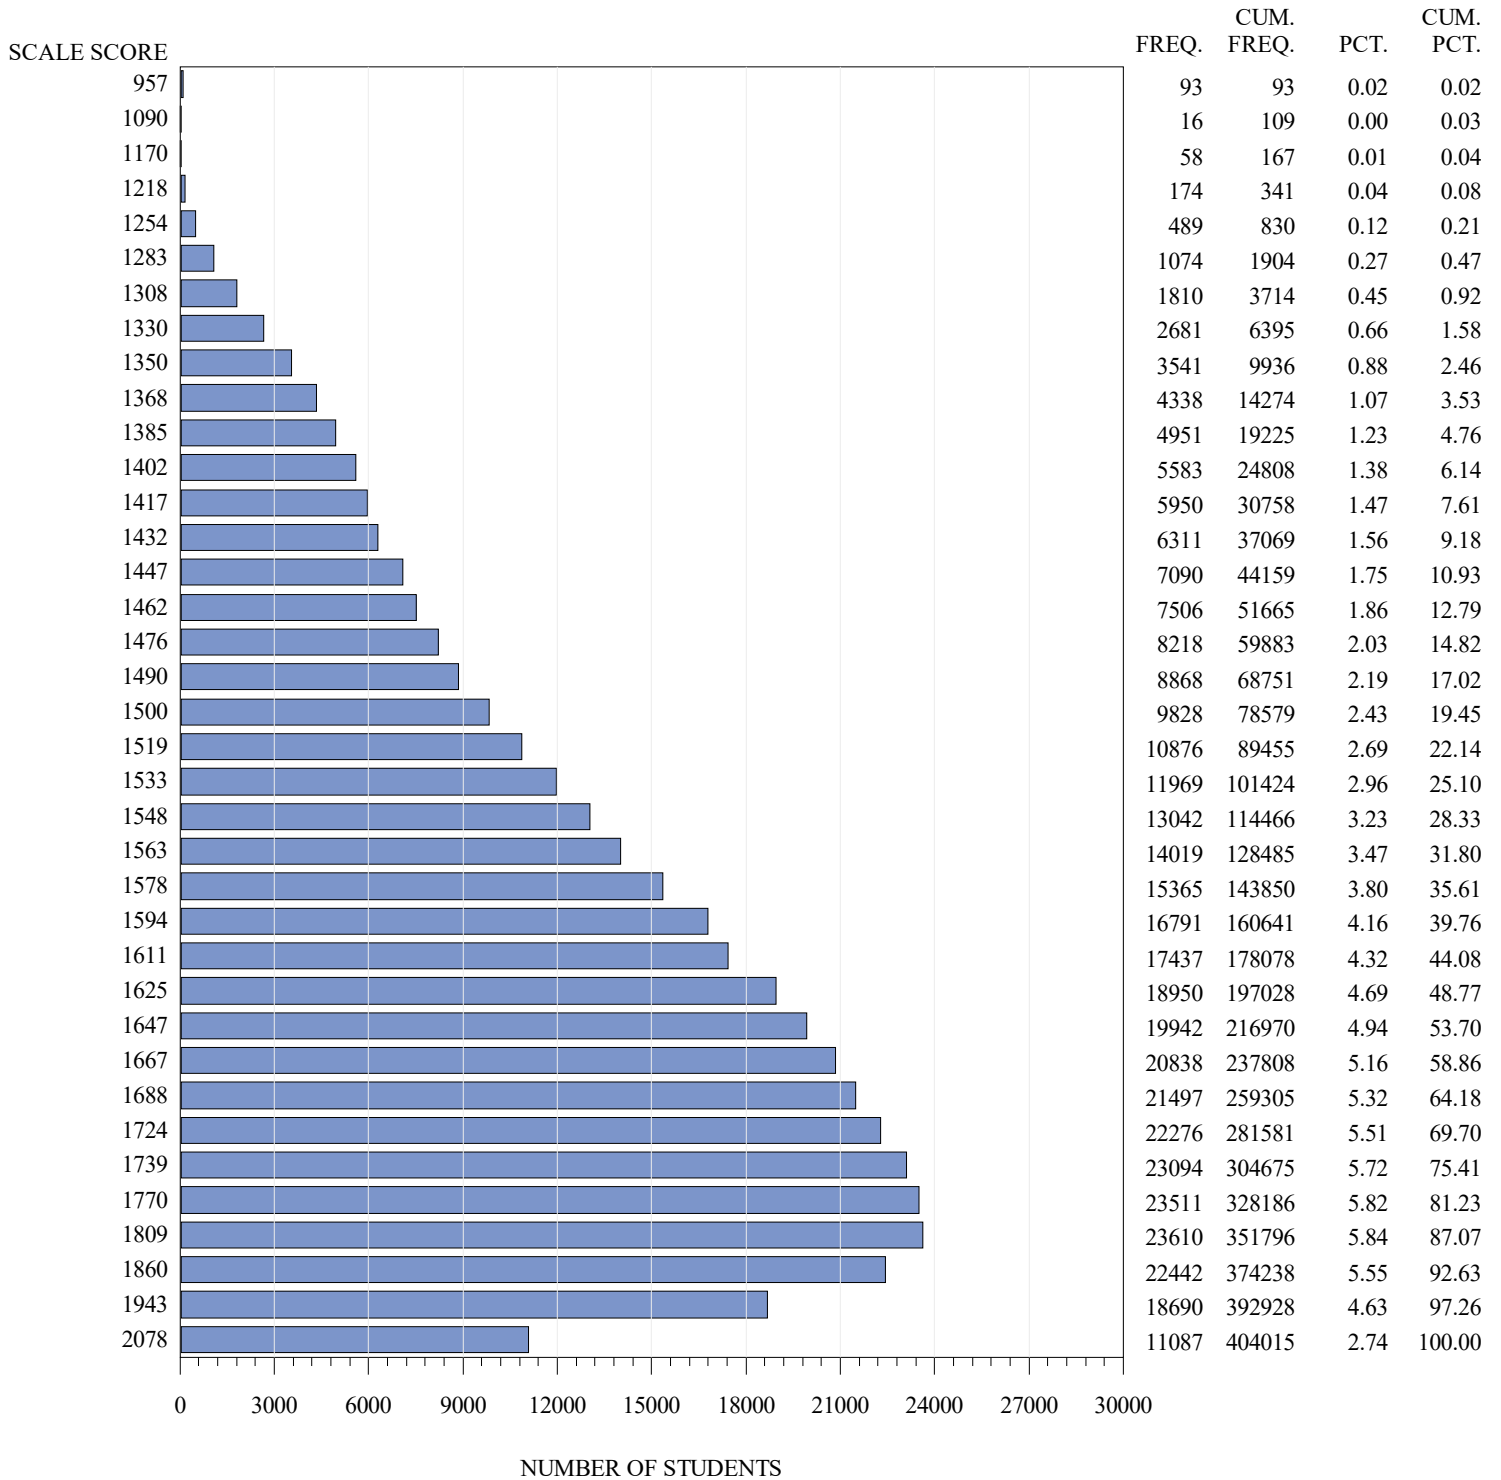

**FREQUENCY DISTRIBUTION – SCALE SCORES
STAAR ENGLISH SPRING 2019
GRADE 5 MATHEMATICS
ALL STUDENTS**

Notes:

Students who took the Braille or the ASL or the paper STAAR with Embedded Supports version of the test are not included in the frequency distribution tables.