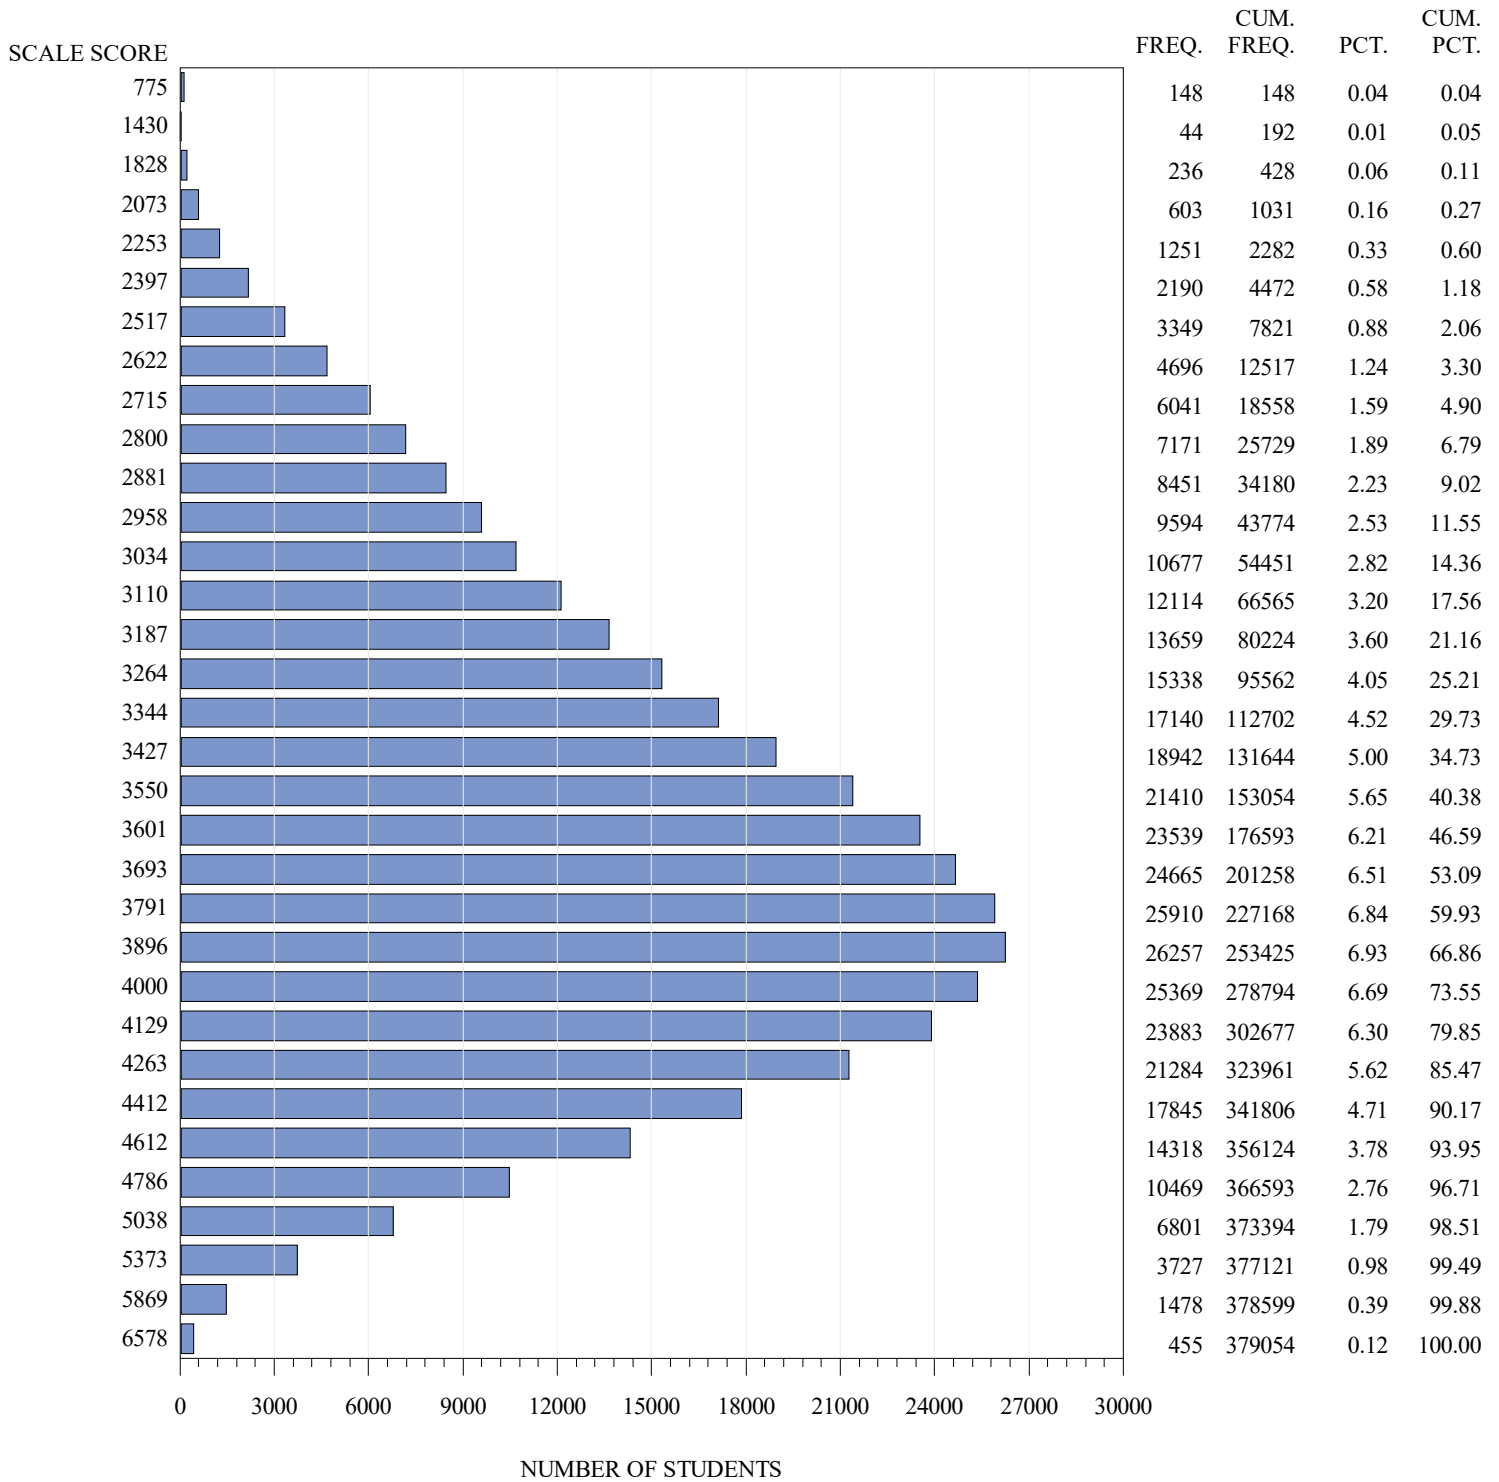

**FREQUENCY DISTRIBUTION – SCALE SCORES
STAAR ENGLISH SPRING 2019
GRADE 4 WRITING
ALL STUDENTS**

Notes:

Students who took the Braille or the ASL or the paper STAAR with Embedded Supports version of the test are not included in the frequency distribution tables.