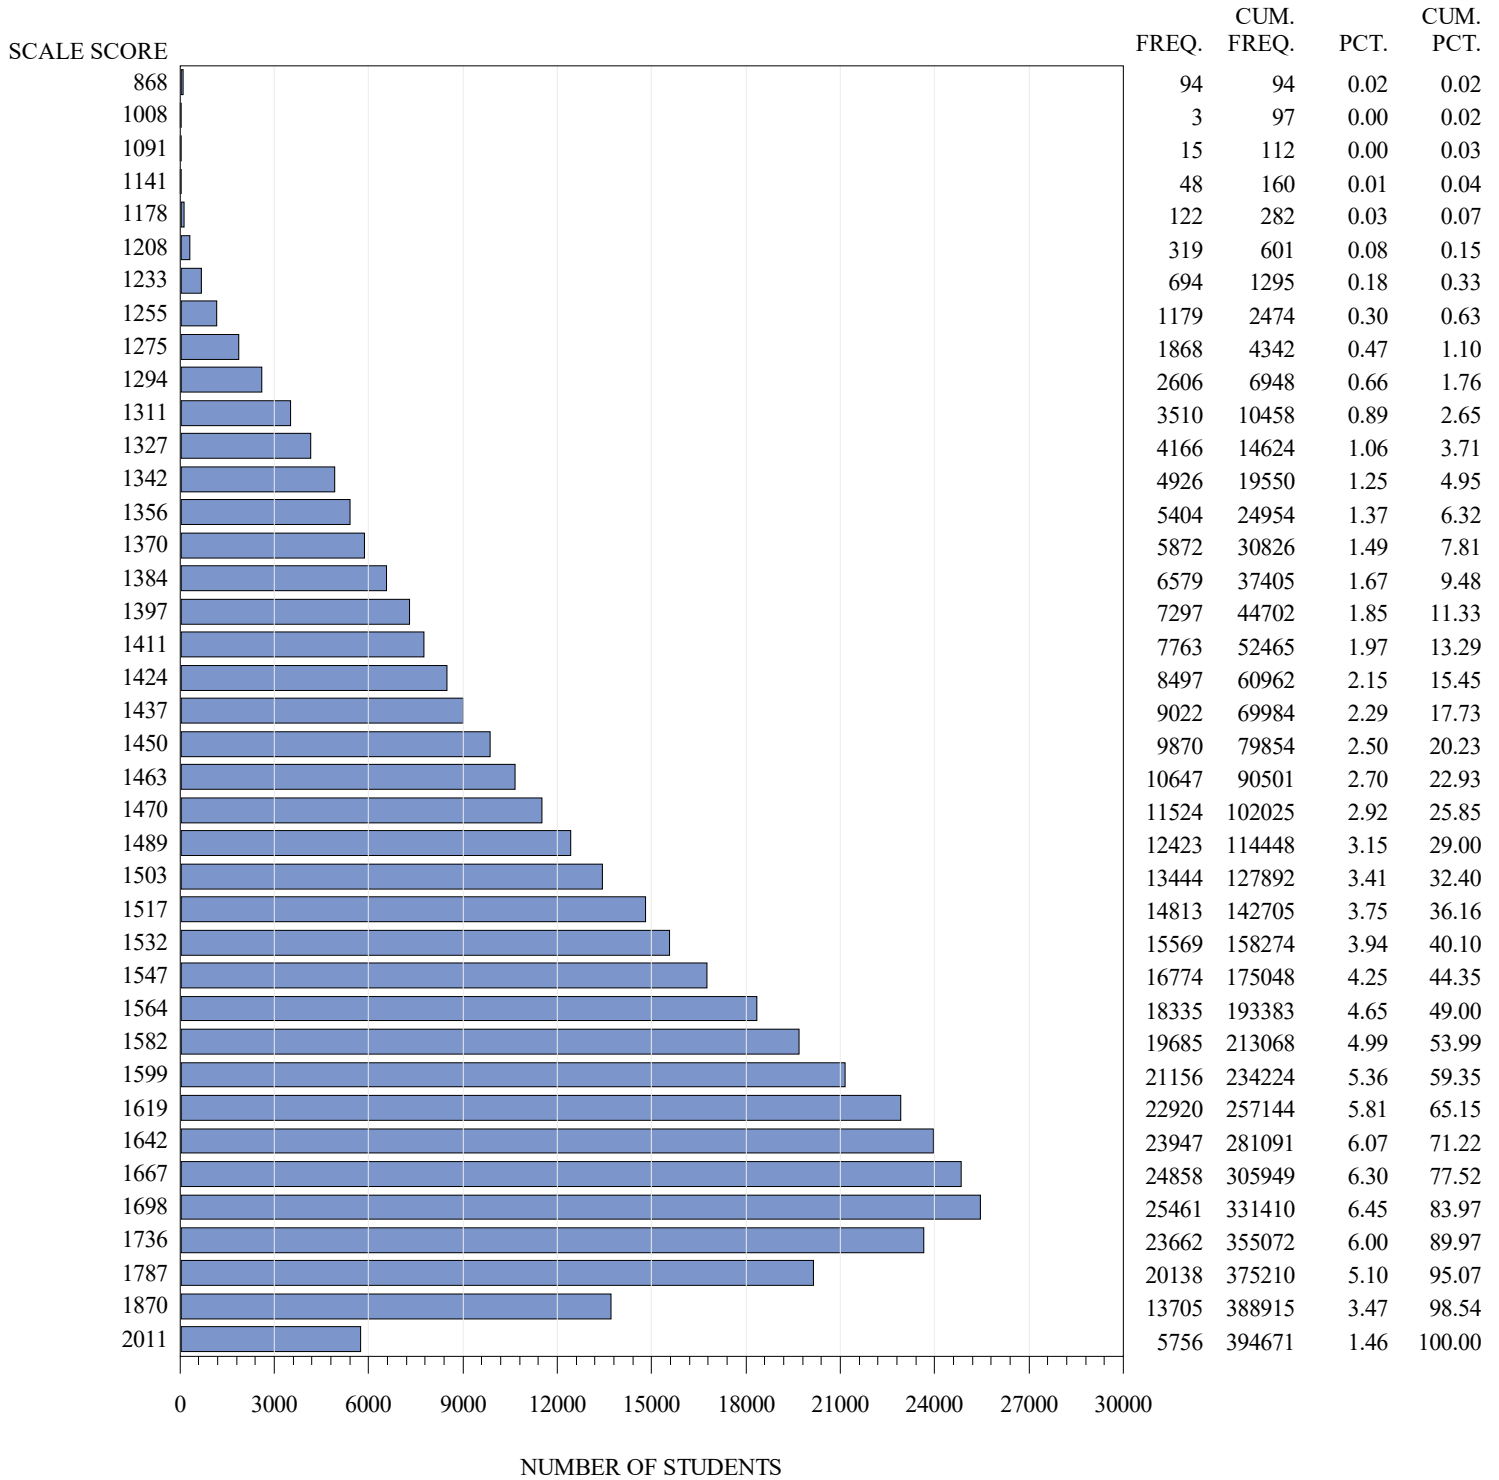

**FREQUENCY DISTRIBUTION – SCALE SCORES
STAAR ENGLISH SPRING 2019
GRADE 5 READING
ALL STUDENTS**

Notes:

Students who took the Braille or the ASL or the paper STAAR with Embedded Supports version of the test are not included in the frequency distribution tables.