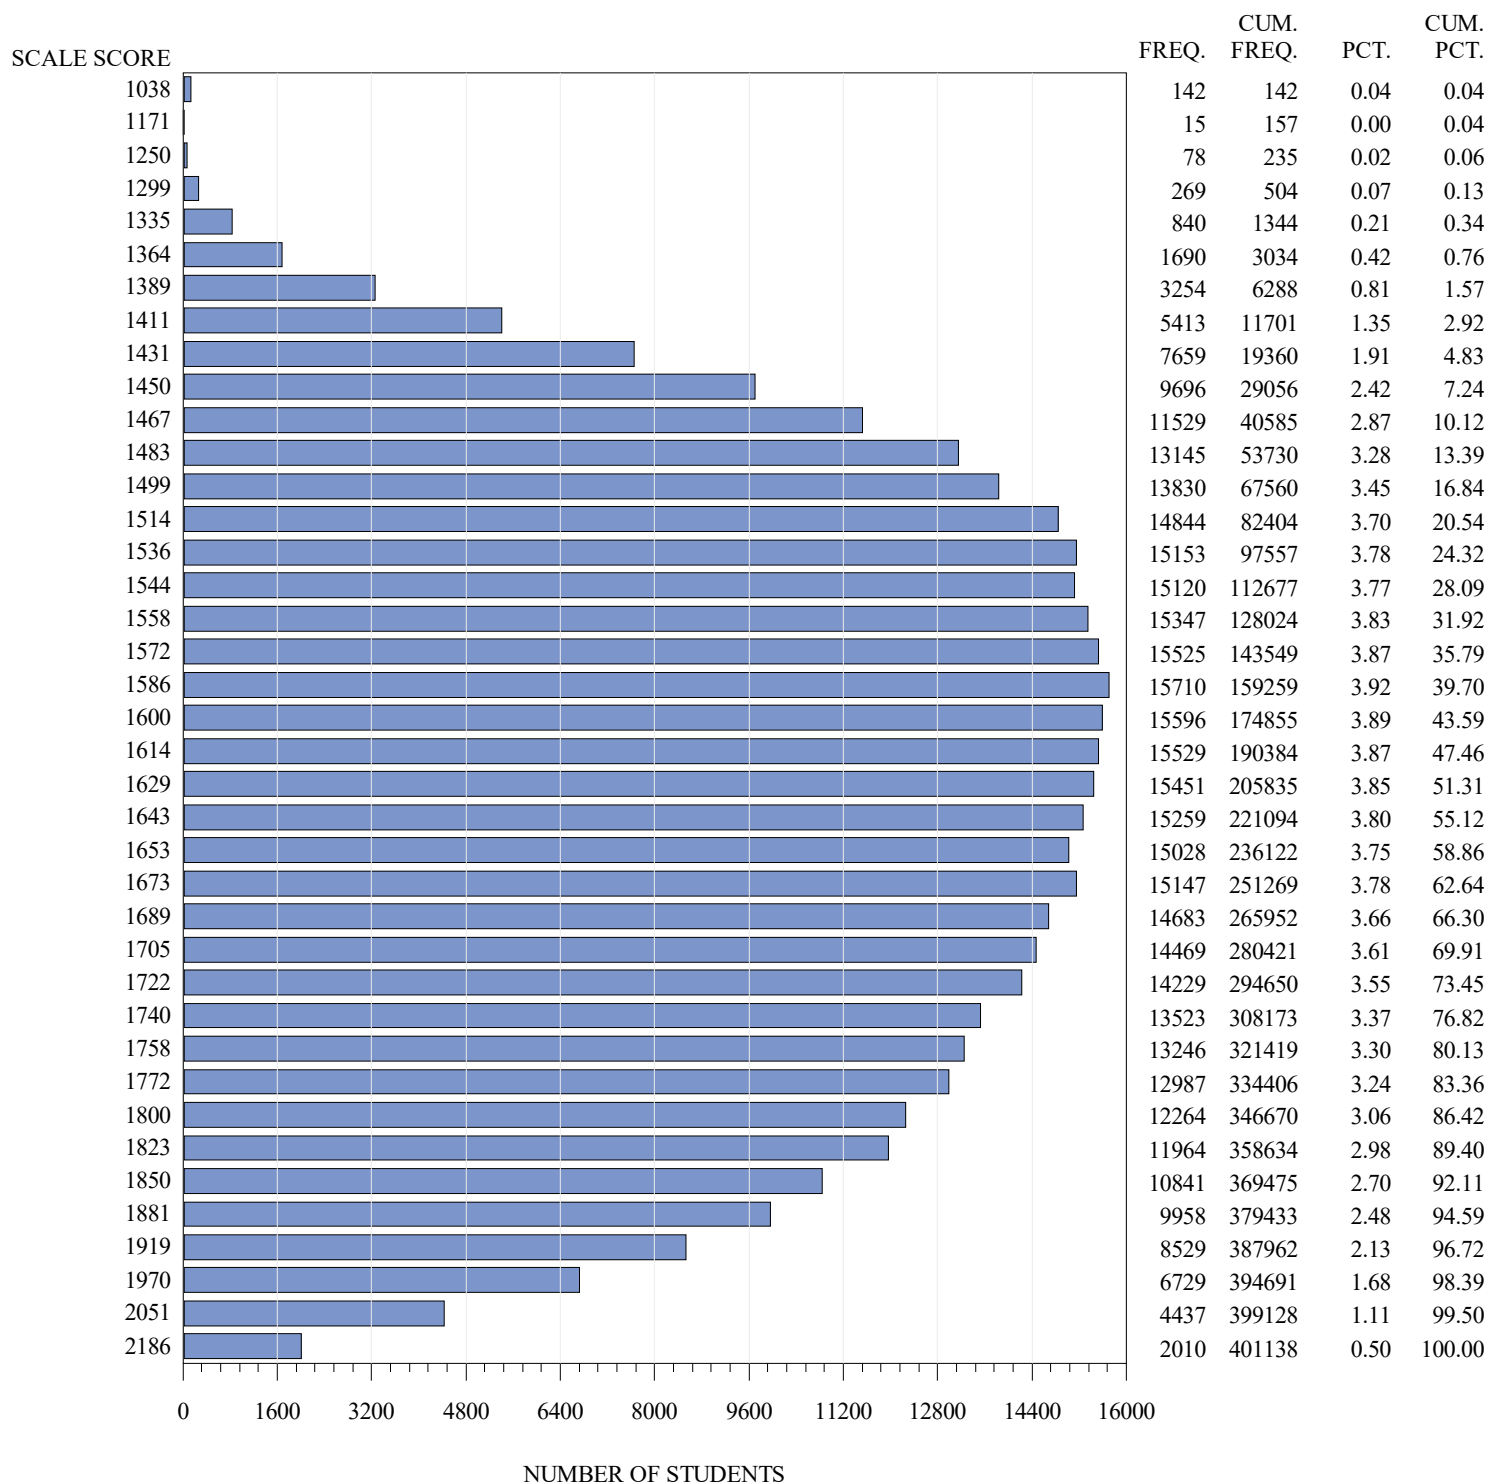

**FREQUENCY DISTRIBUTION – SCALE SCORES
STAAR SPRING 2019
GRADE 6 MATHEMATICS
ALL STUDENTS**

Notes:

Students who took the Braille or the ASL or the paper STAAR with Embedded Supports version of the test are not included in the frequency distribution tables.