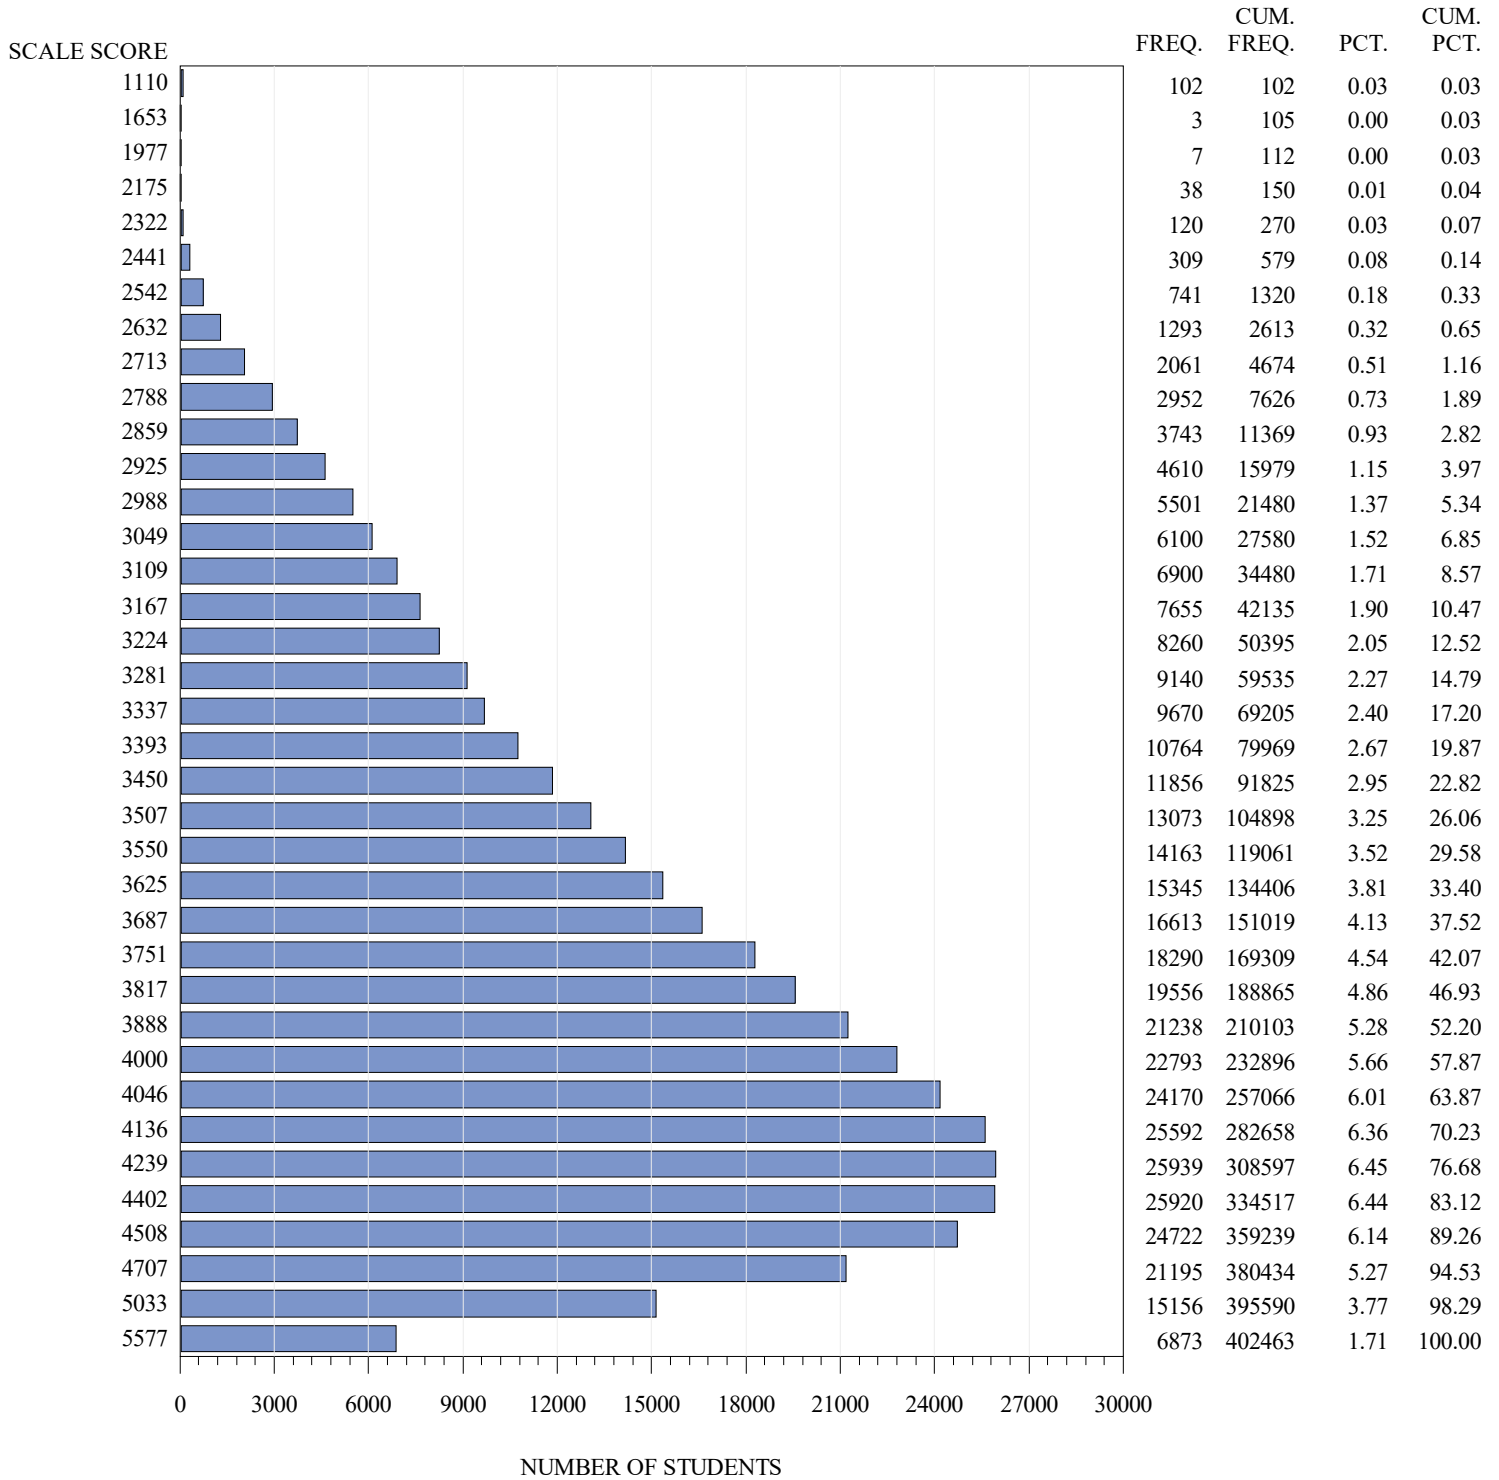

**FREQUENCY DISTRIBUTION – SCALE SCORES
STAAR ENGLISH SPRING 2019
GRADE 5 SCIENCE
ALL STUDENTS**

Notes:

Students who took the Braille or the ASL or the paper STAAR with Embedded Supports version of the test are not included in the frequency distribution tables.