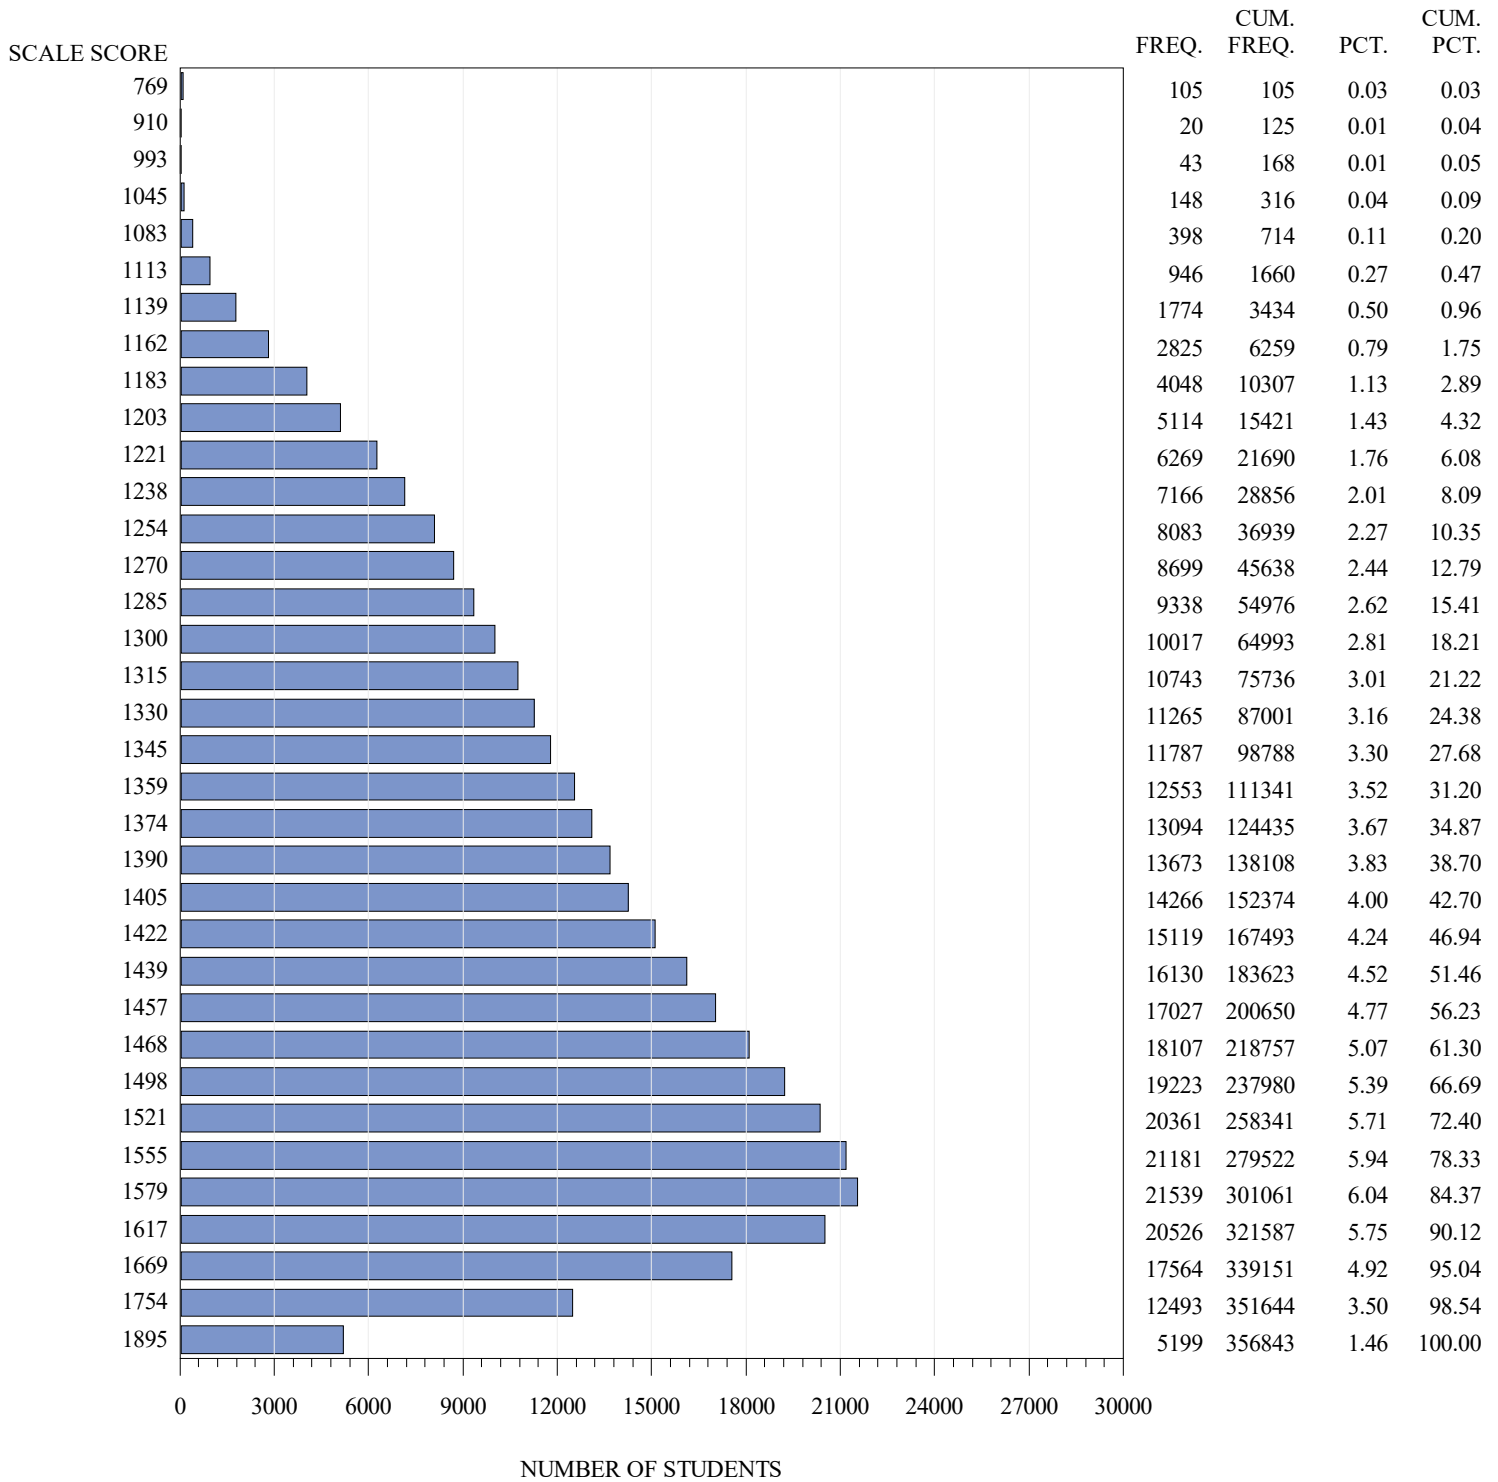

**FREQUENCY DISTRIBUTION – SCALE SCORES
STAAR ENGLISH SPRING 2019
GRADE 3 READING
ALL STUDENTS**

Notes:

Students who took the Braille or the ASL or the paper STAAR with Embedded Supports version of the test are not included in the frequency distribution tables.