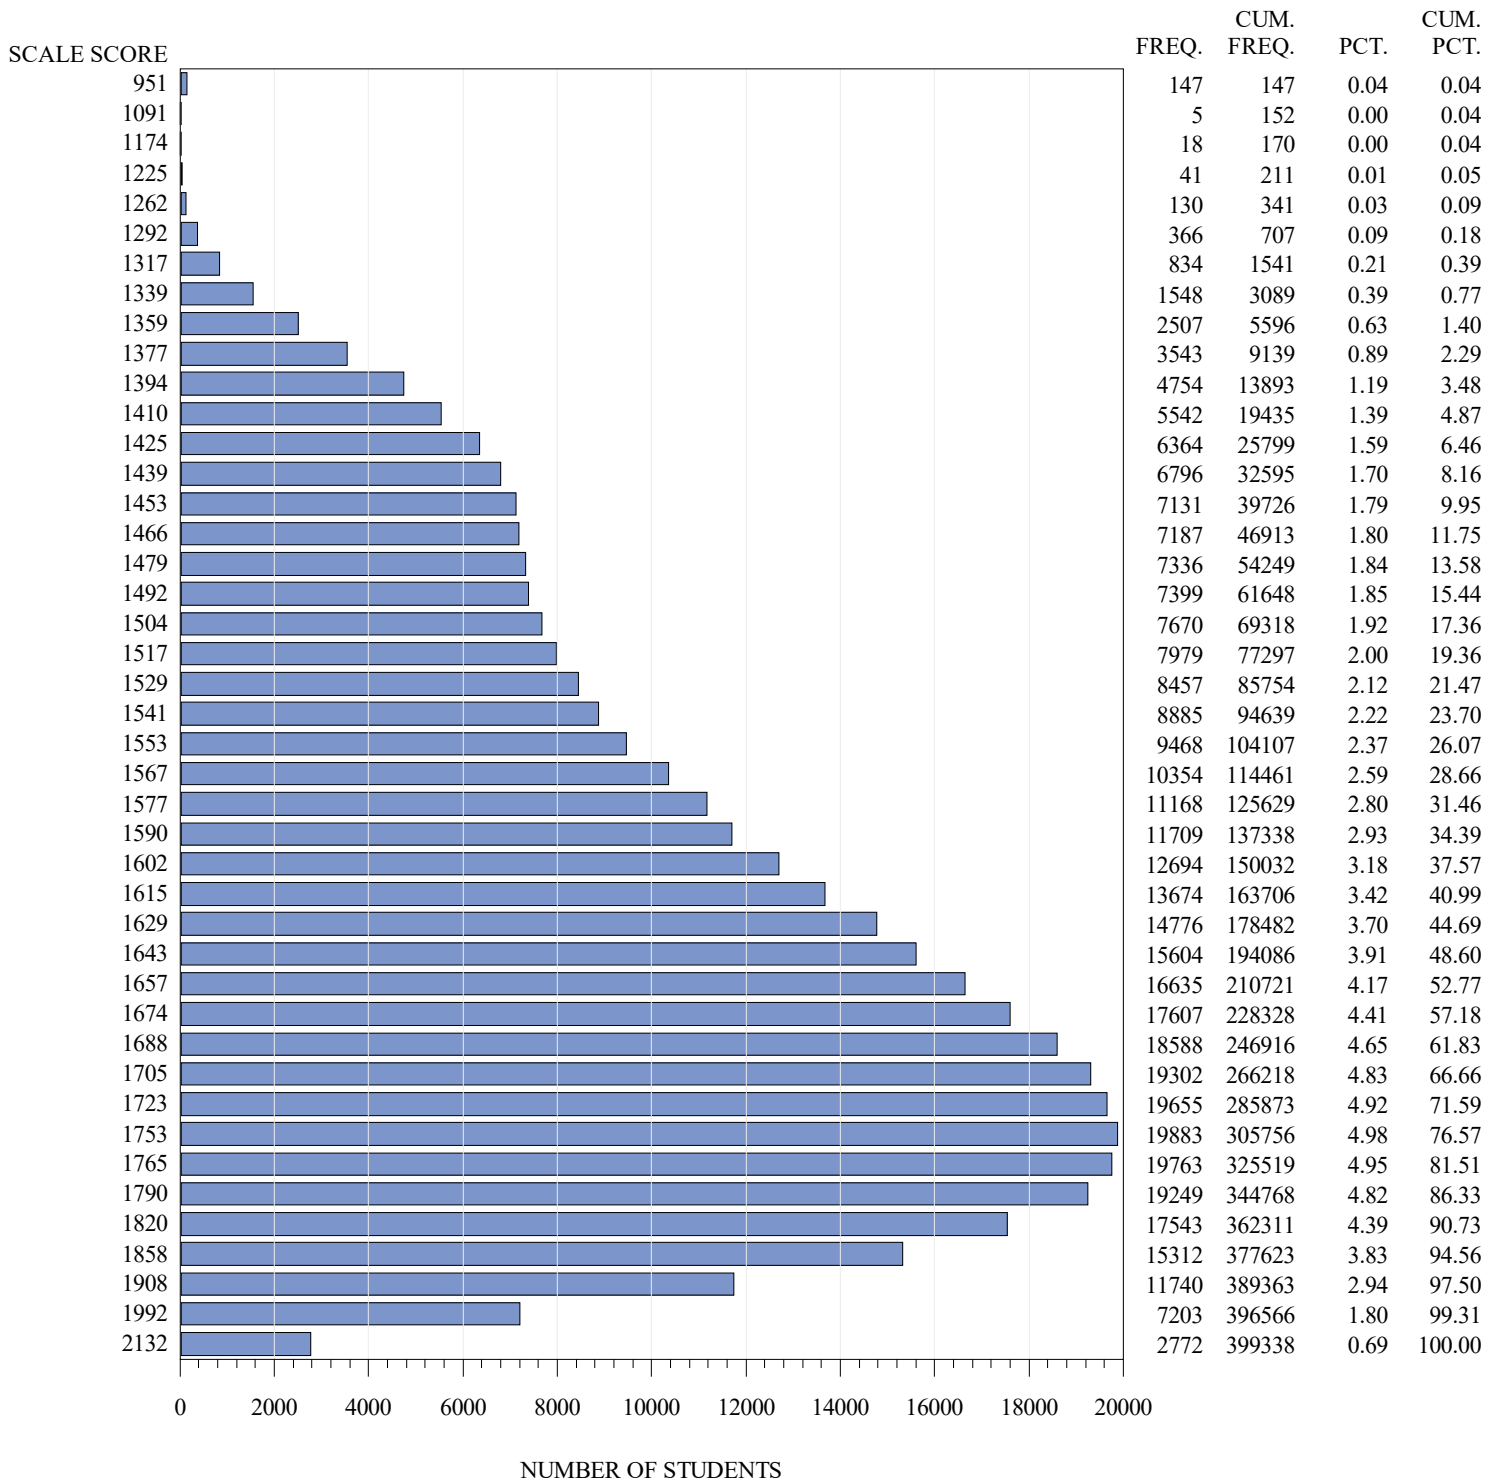

**FREQUENCY DISTRIBUTION – SCALE SCORES
STAAR SPRING 2019
GRADE 7 READING
ALL STUDENTS**

Notes:

Students who took the Braille or the ASL or the paper STAAR with Embedded Supports version of the test are not included in the frequency distribution tables.