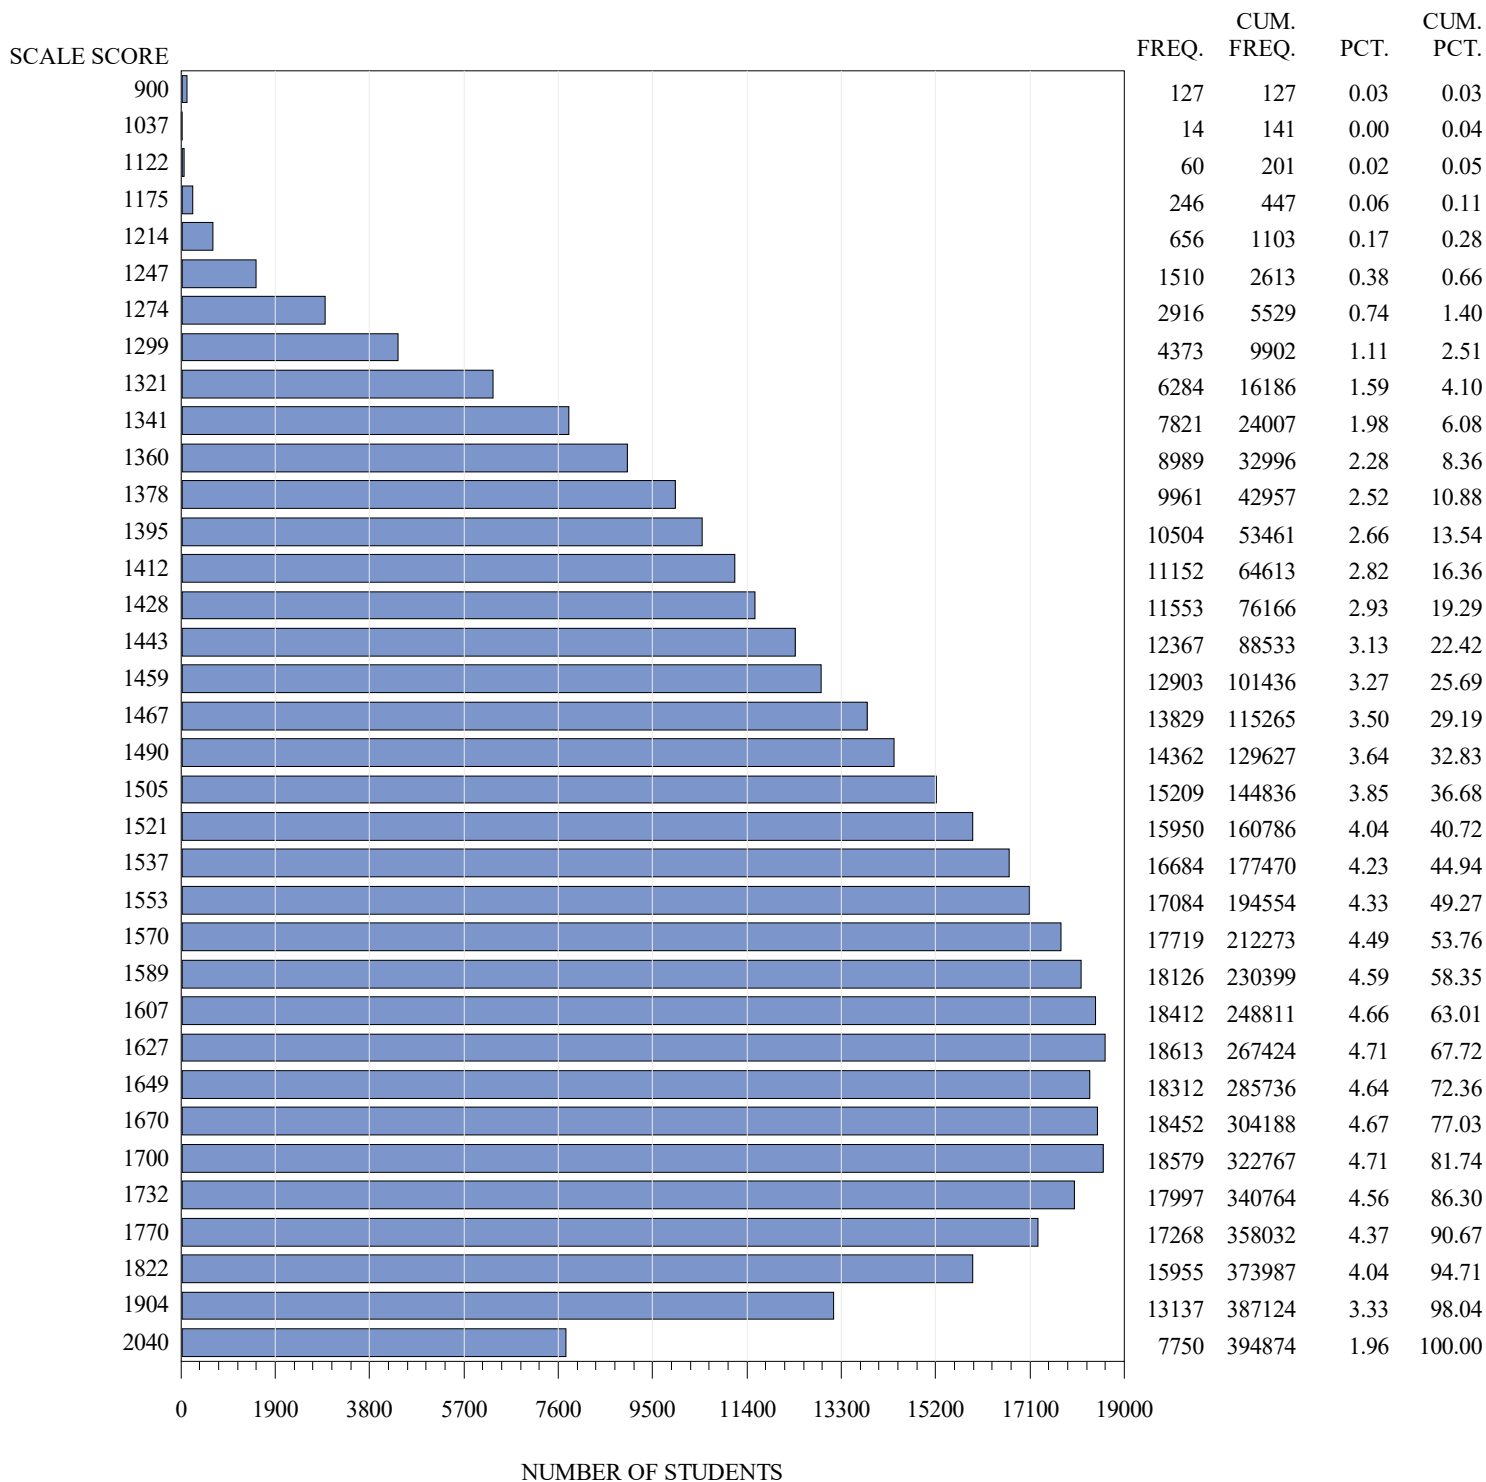

**FREQUENCY DISTRIBUTION – SCALE SCORES
STAAR ENGLISH SPRING 2019
GRADE 4 MATHEMATICS
ALL STUDENTS**

Notes:

Students who took the Braille or the ASL or the paper STAAR with Embedded Supports version of the test are not included in the frequency distribution tables.