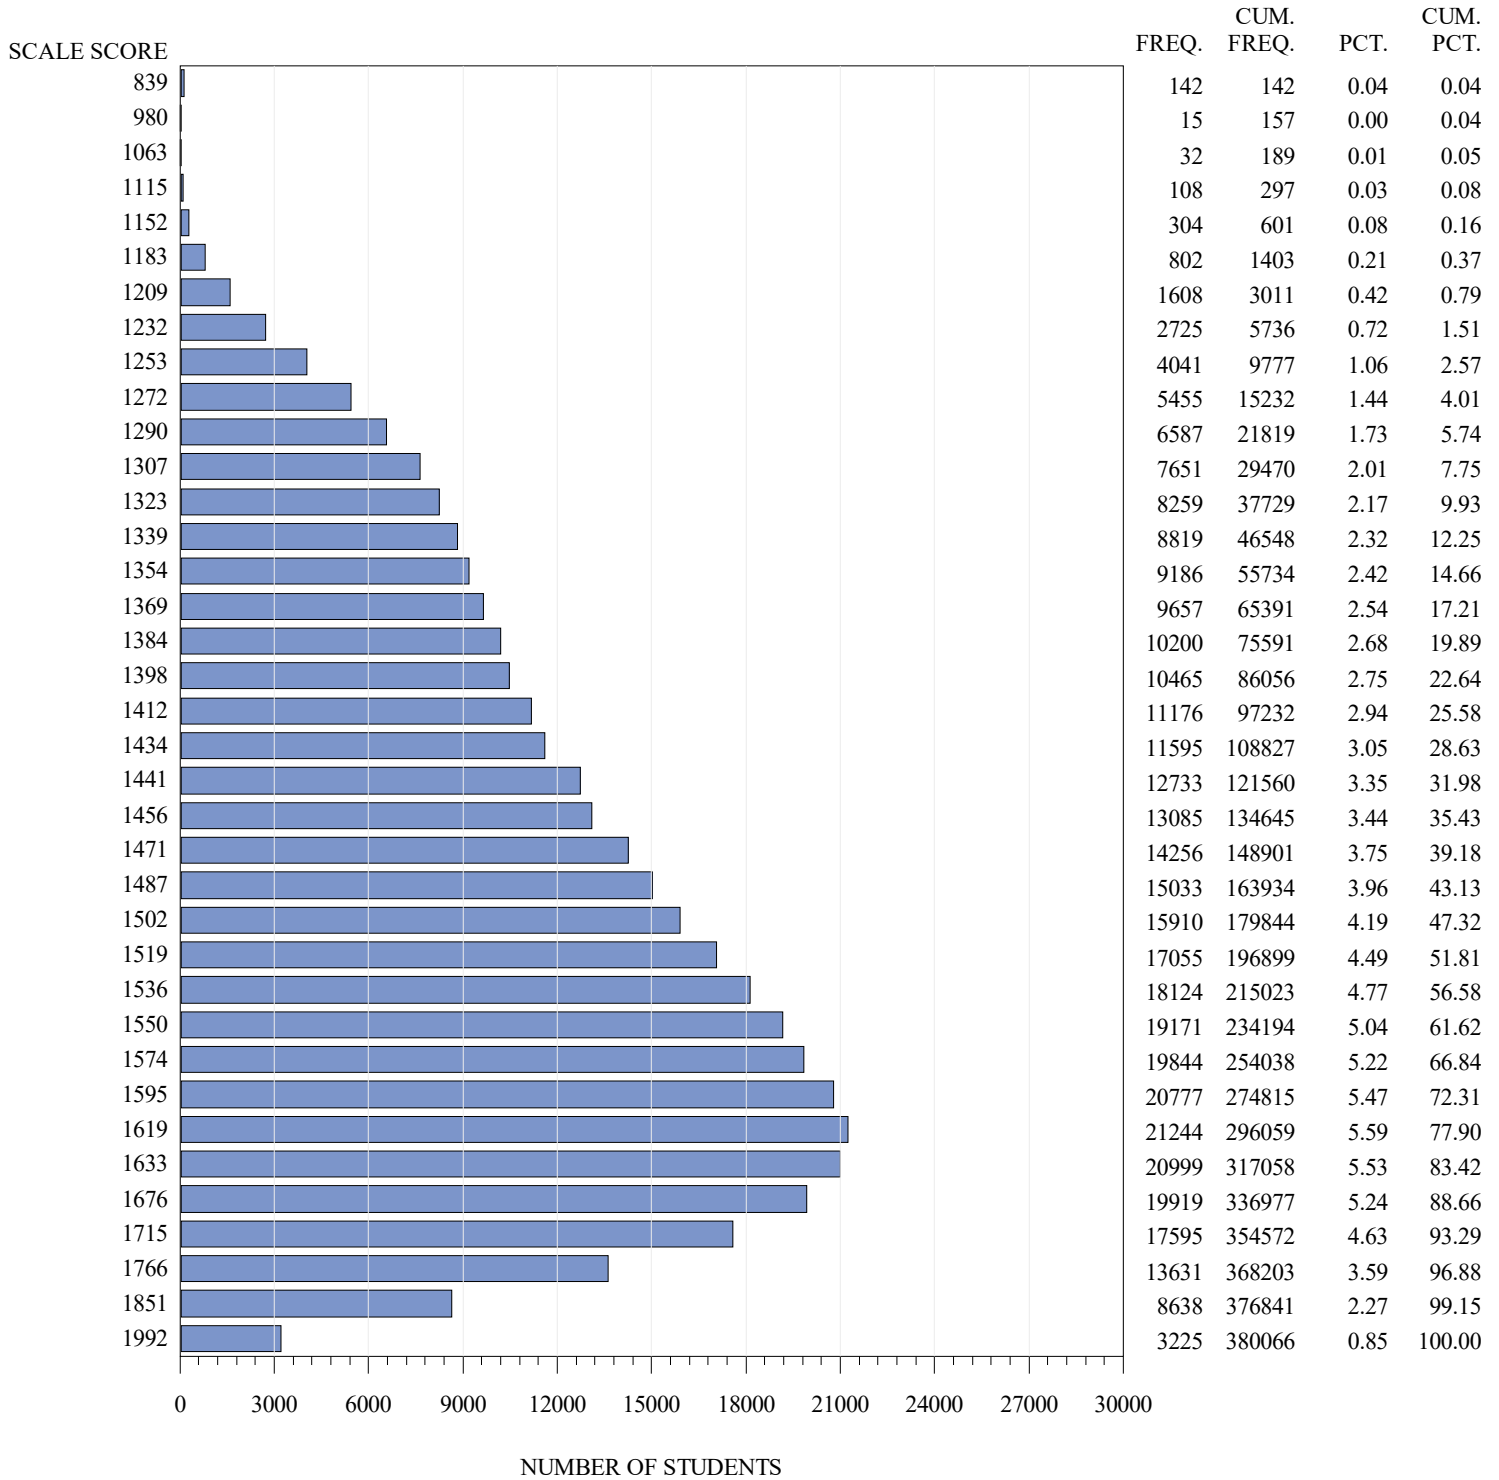

**FREQUENCY DISTRIBUTION – SCALE SCORES
STAAR ENGLISH SPRING 2019
GRADE 4 READING
ALL STUDENTS**

Notes:

Students who took the Braille or the ASL or the paper STAAR with Embedded Supports version of the test are not included in the frequency distribution tables.