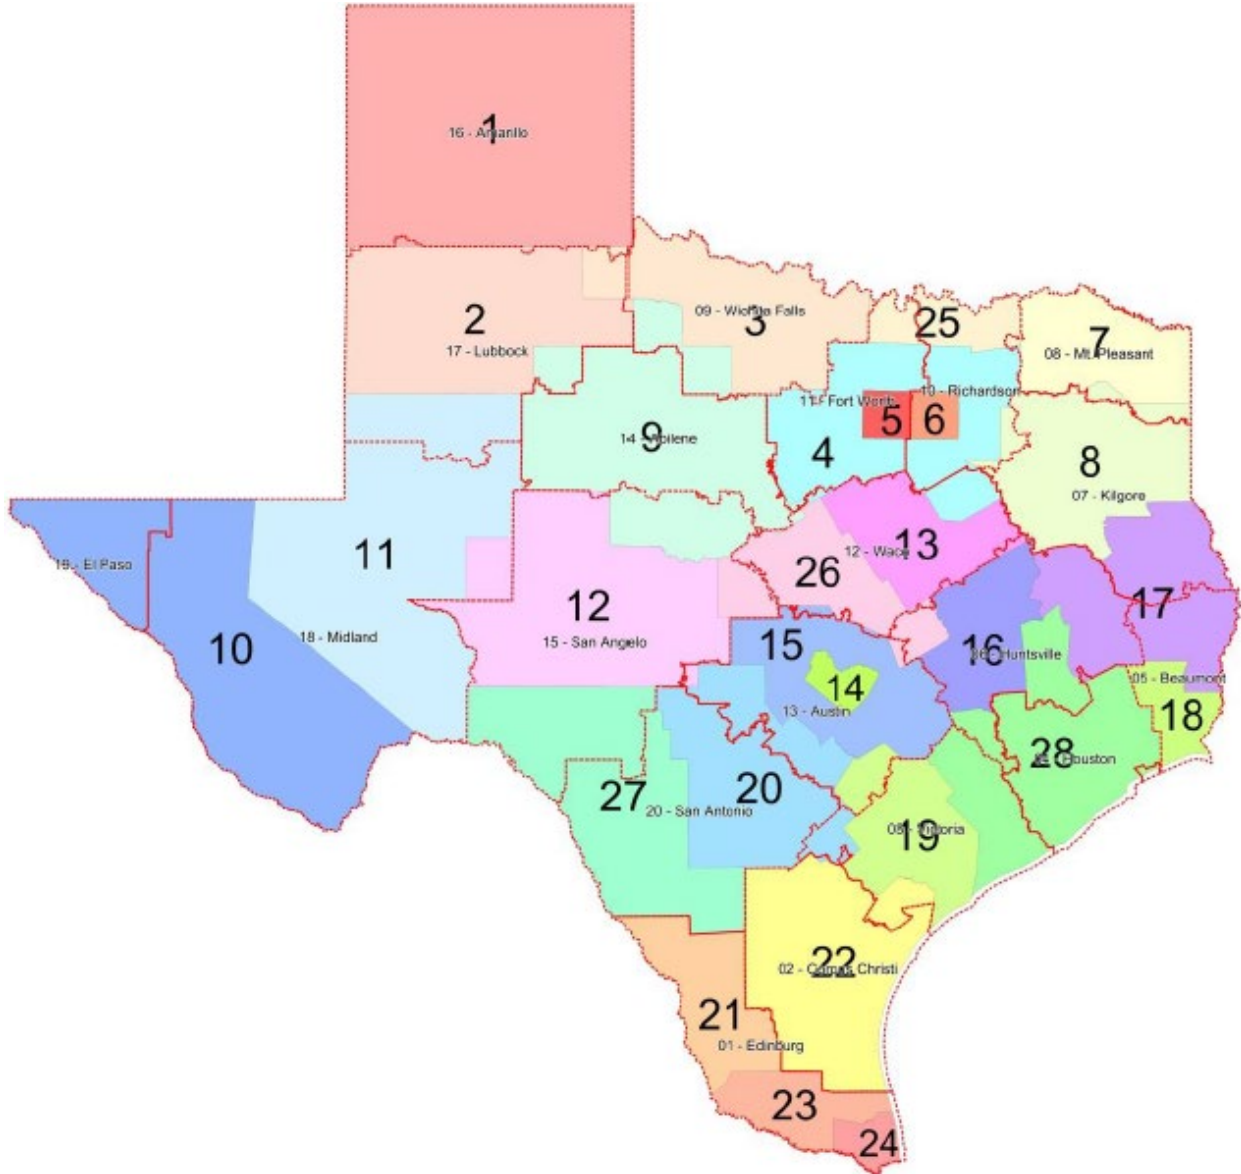

Education Service Center (ESC) Workforce Development Area (WDA) Crosswalk

Different colors indicate individual Workforce Development Areas (WDAs).

Red lines indicate Education Service Center (ESC) areas.

Education Service Center (ESC) Workforce Development Area (WDA) Crosswalk

ESC Regions	WDA Breakdown
Region 1—Edinburg	WDA 1—Panhandle (Amarillo)
Region 2—Corpus Christi	WDA 2—South Plains (Lubbock)
Region 3—Victoria	WDA 3—North Texas (Wichita Falls)
Region 4—Houston	WDA 4—North Central (Arlington)
Region 5—Beaumont	WDA 5—Tarrant County (Fort Worth)
Region 6—Huntsville	WDA 6—Dallas
Region 7—Kilgore	WDA 7—North East Texas (Wake Village)
Region 8—Mount Pleasant	WDA 8—East Texas (Kilgore)
Region 9—Wichita Falls	WDA 9—West Central (Abilene)
Region 10—Richardson	WDA 10—Borderplex (Marfa/ El Paso)
Region 11—Fort Worth	WDA 11—Permian Basin (Midland)
Region 12—Waco	WDA 12—Concho Valley (San Angelo)
Region 13—Austin	WDA 13—Heart of Texas (Waco)
Region 14—Abilene	WDA 14—Capital Area (Austin)
Region 15—San Angelo	WDA 15—Rural Capital (Round Rock)
Region 16—Amarillo	WDA 16—Brazos Valley (Bryan)
Region 17—Lubbock	WDA 17—Deep East Texas (Lufkin)
Region 18—Midland	WDA 18—South East Texas (Beaumont)
Region 19—El Paso	WDA 19—Golden Crescent (Victoria)
Region 20—San Antonio	WDA 20—Alamo (San Antonio)
	WDA 21—South Texas (Laredo)
	WDA 22—Coastal Bend (Corpus Christi)
	WDA 23—Lower Rio Grande Valley (McAllen)
	WDA 24—Cameron County (Brownsville)
	WDA 25—Texoma (Sherman)
	WDA 26—Central Texas (Belton)
	WDA 27—Middle Rio Grande (Uvalde)
	WDA 28—Gulf Coast (Houston)