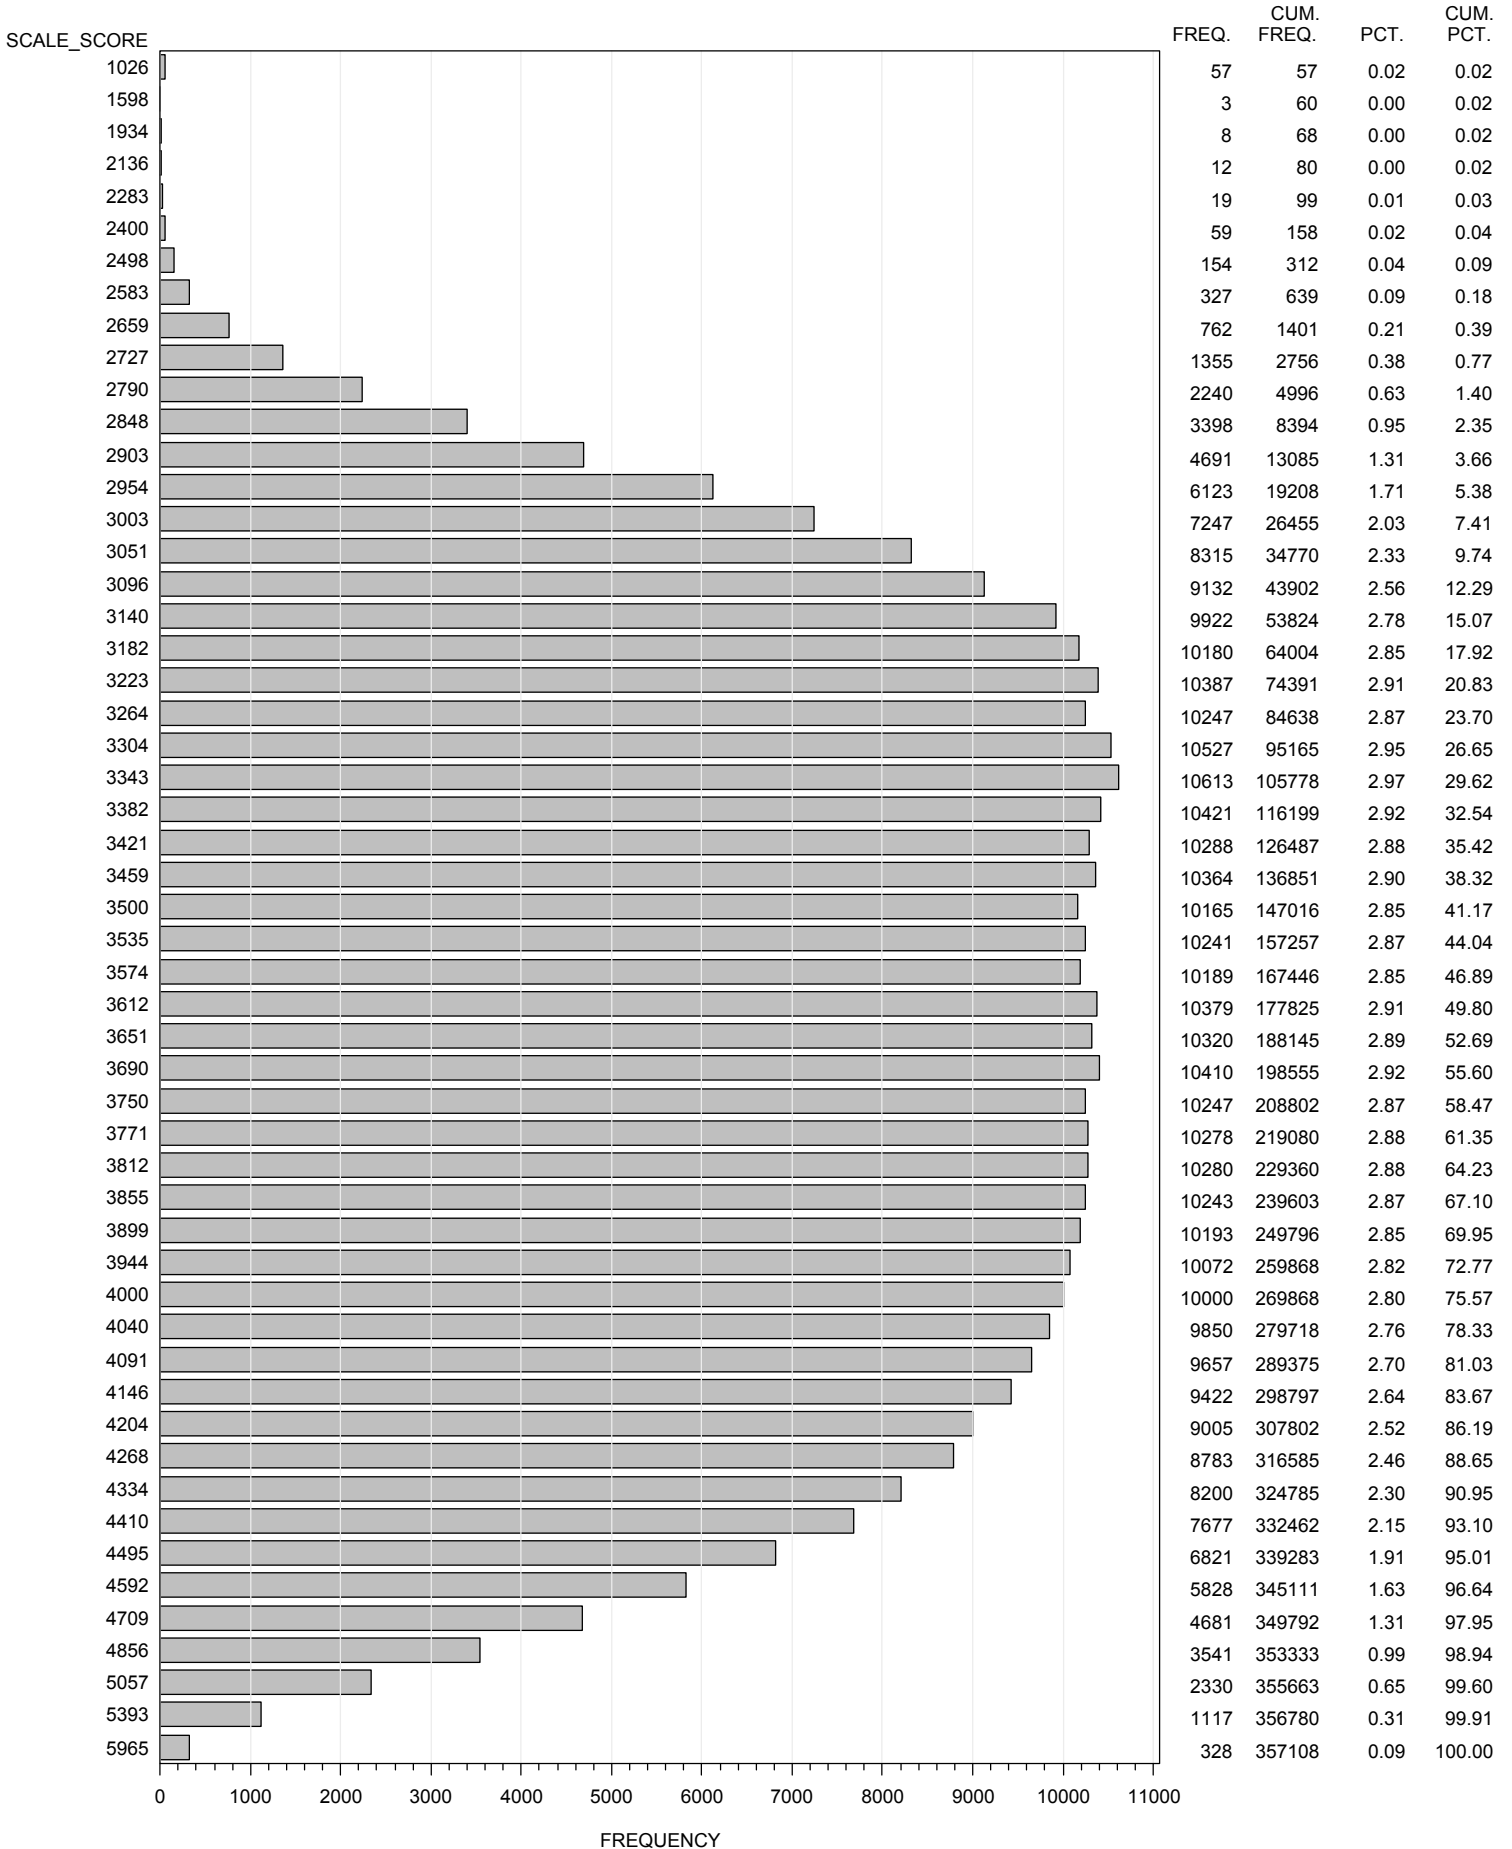

FREQUENCY DISTRIBUTION - SCALE SCORES
STAAR ENGLISH SPRING 2014
GRADE 8 SOCIAL STUDIES
ALL STUDENTS - EXCLUDING BRAILLE