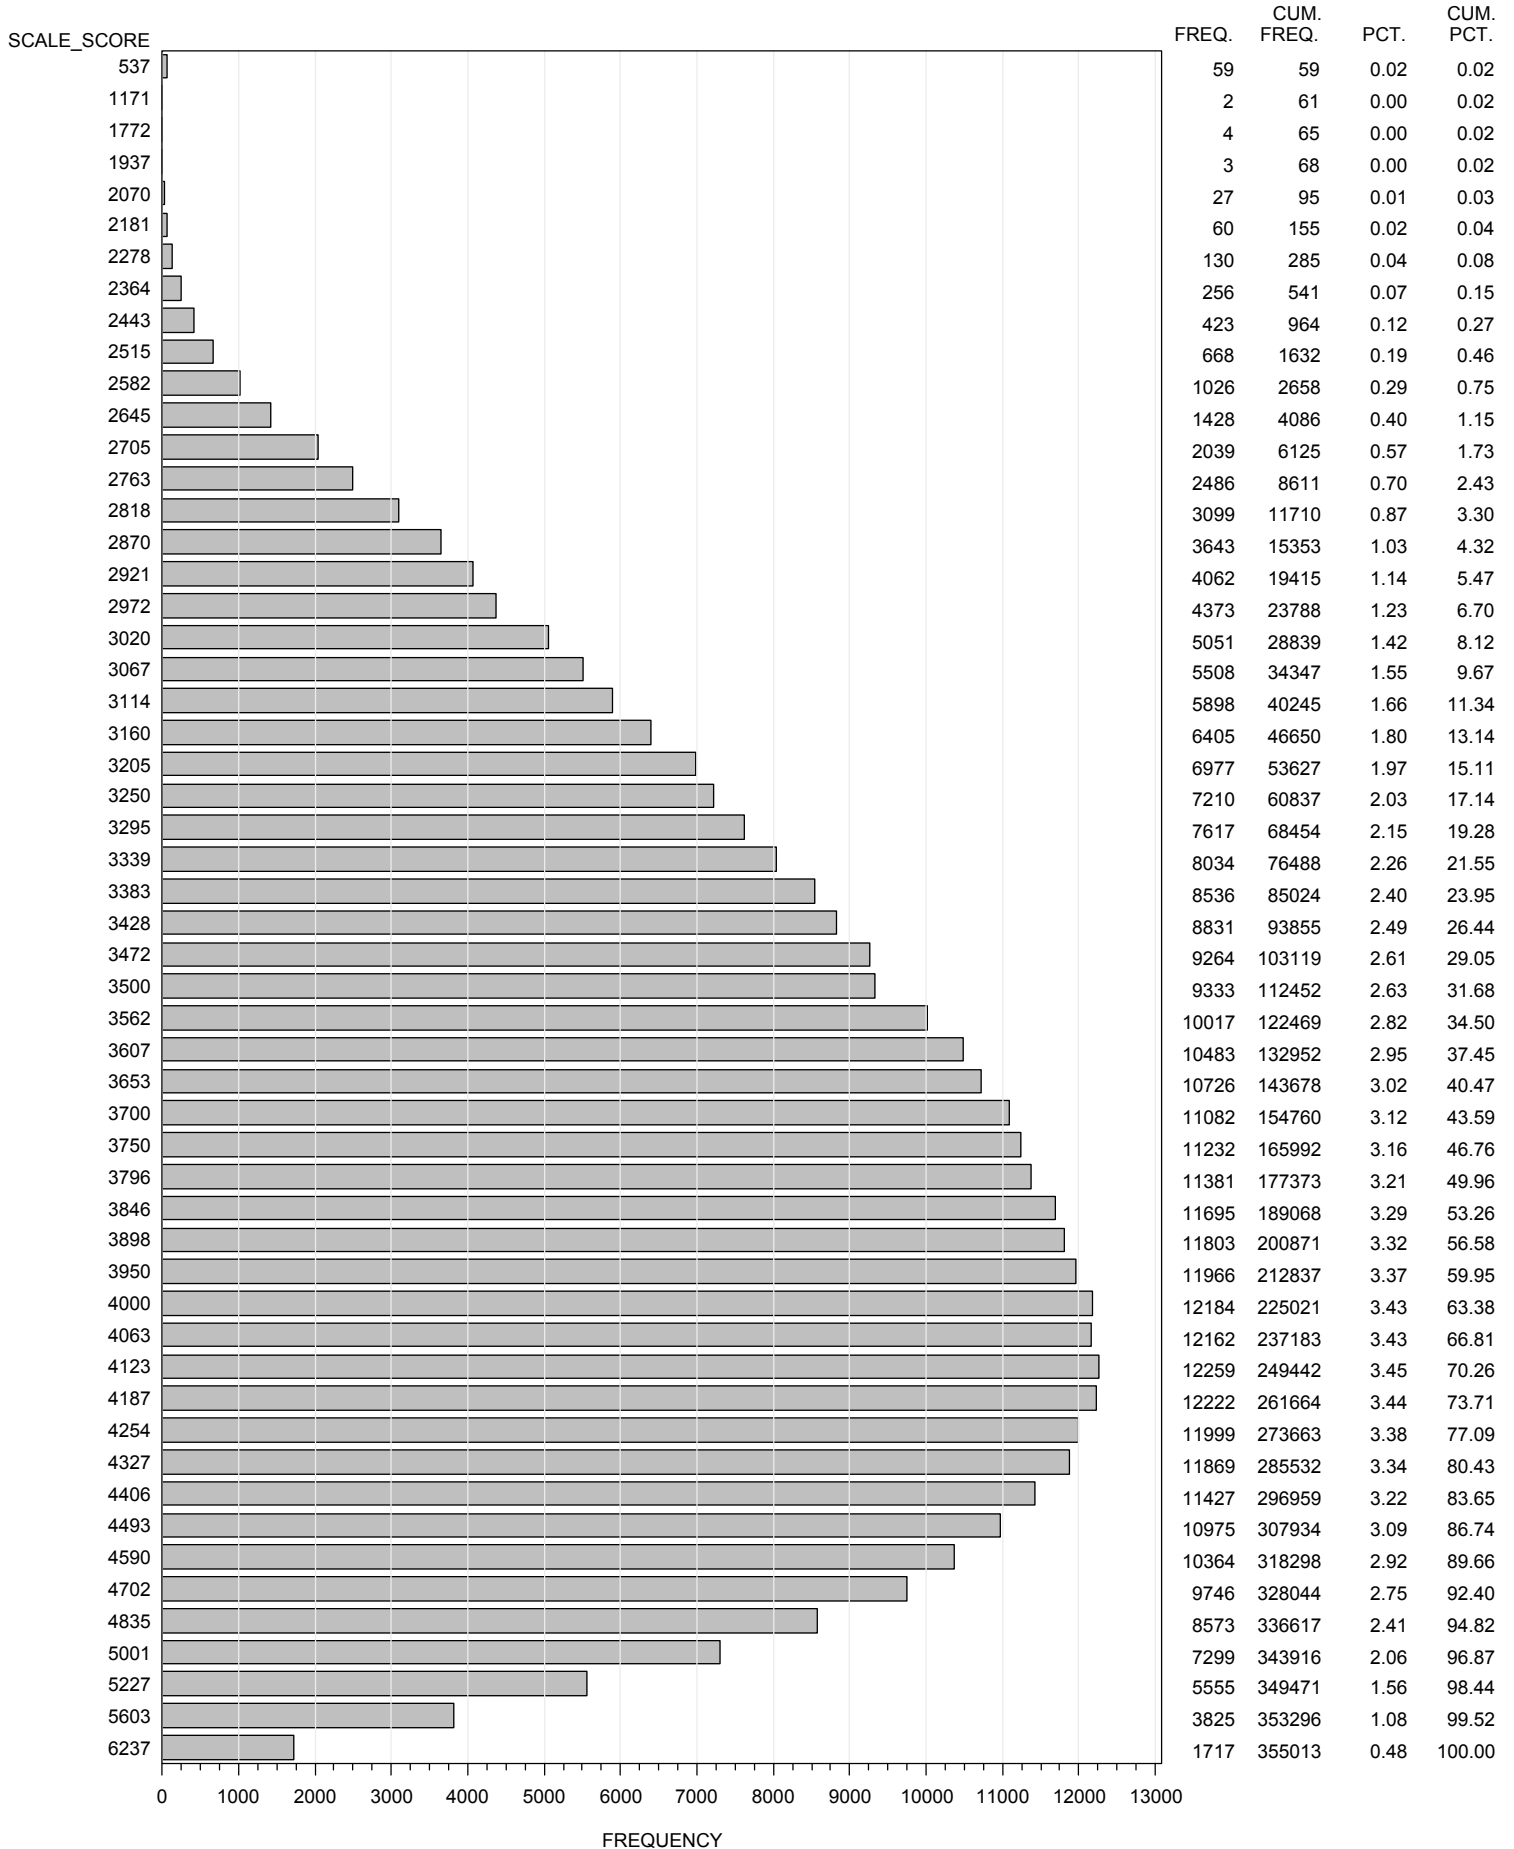

FREQUENCY DISTRIBUTION - SCALE SCORES
STAAR ENGLISH SPRING 2014
GRADE 8 SCIENCE
ALL STUDENTS - EXCLUDING BRAILLE