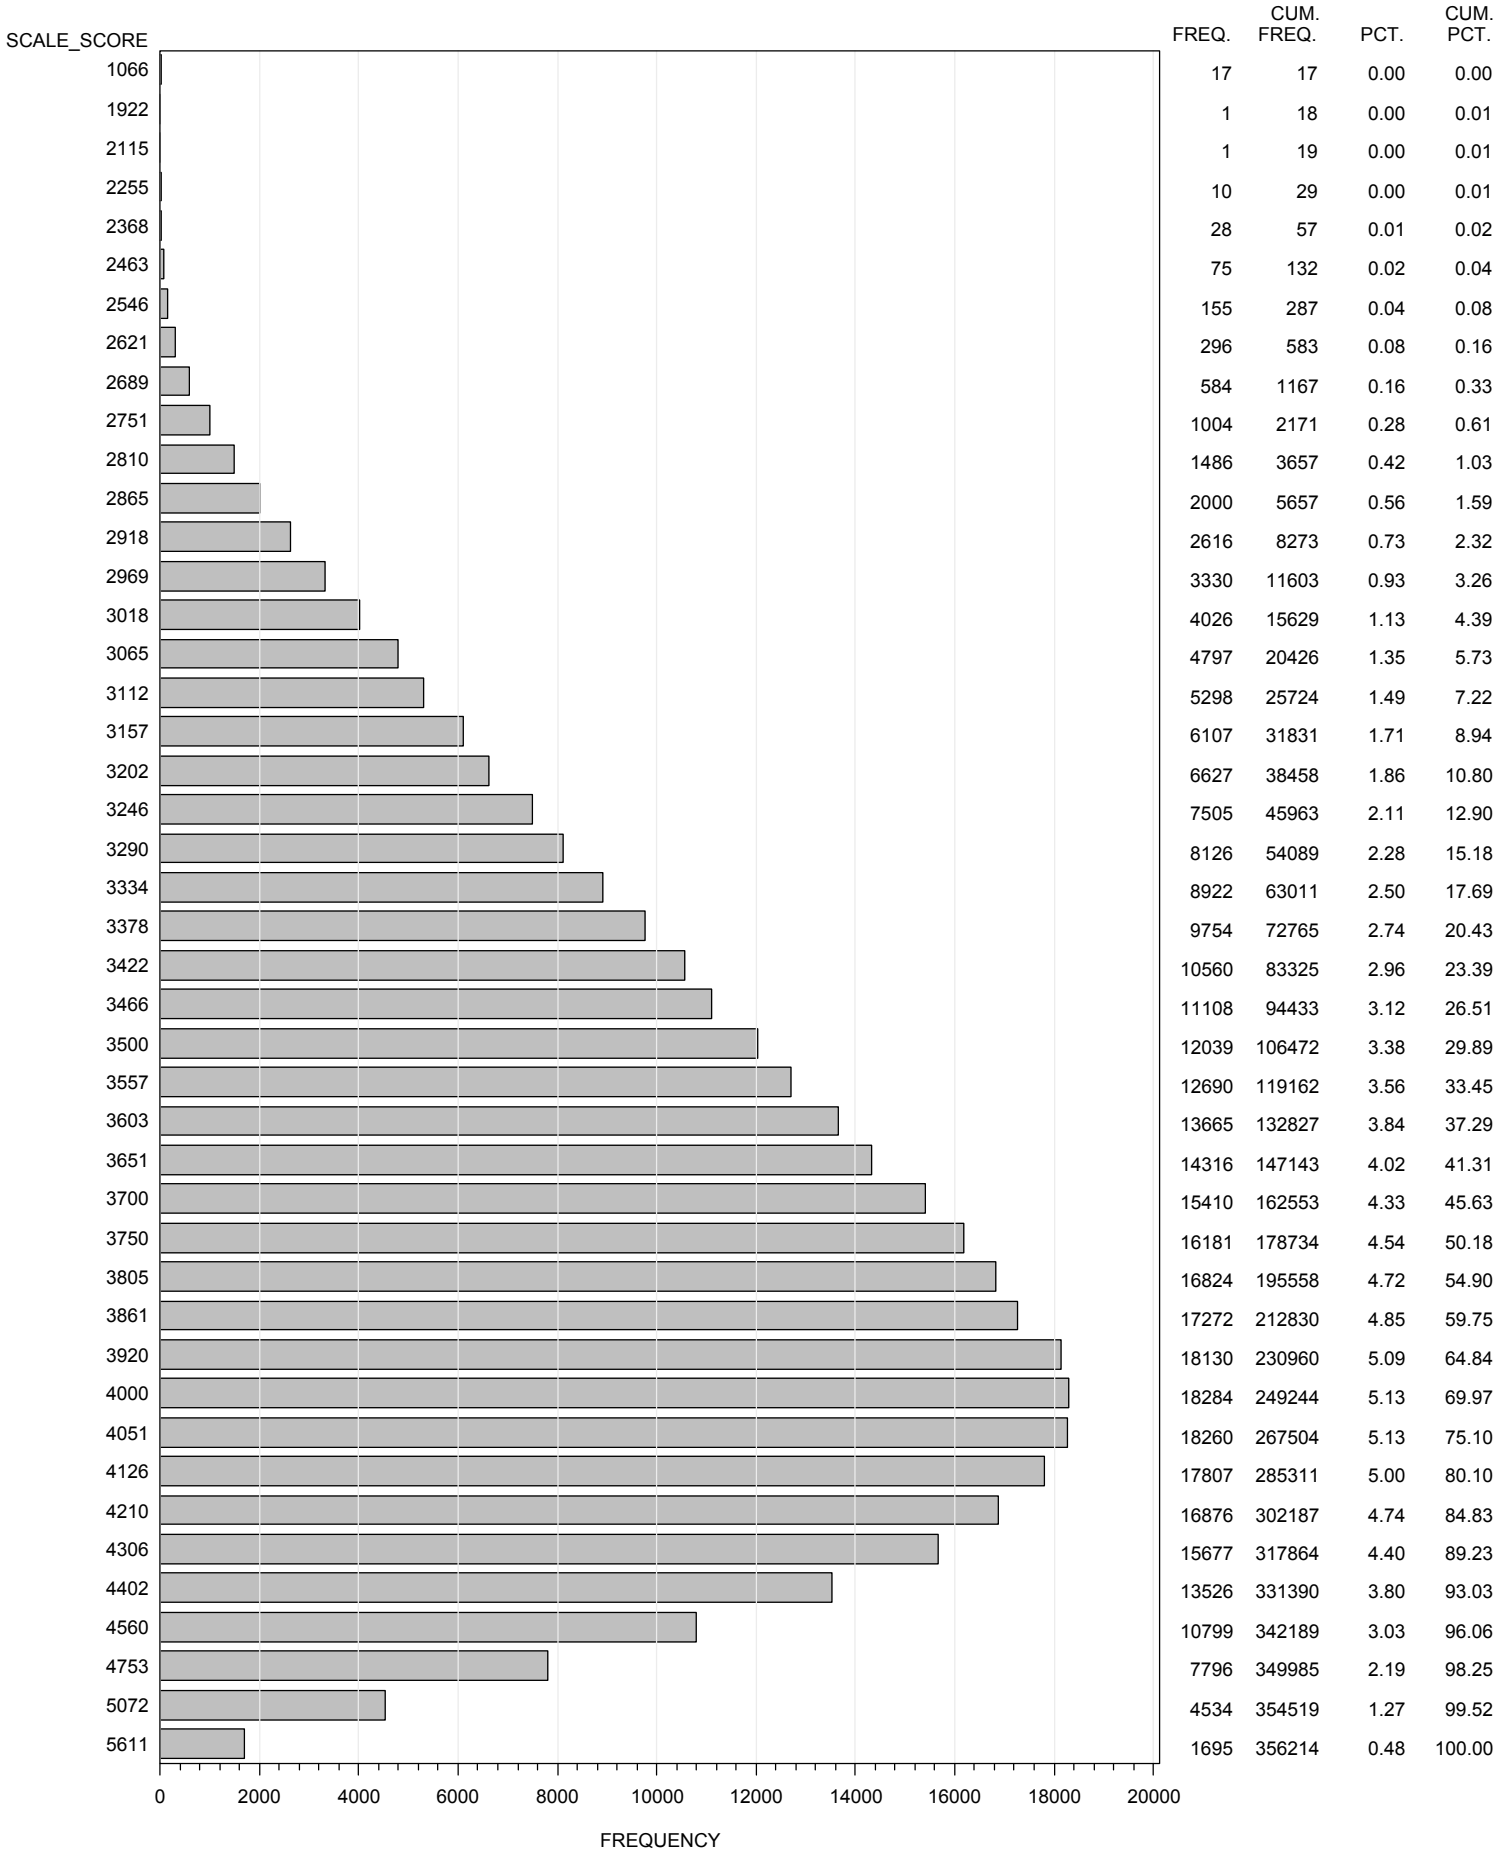

FREQUENCY DISTRIBUTION - SCALE SCORES
STAAR ENGLISH SPRING 2014
GRADE 5 SCIENCE
ALL STUDENTS - EXCLUDING BRAILLE