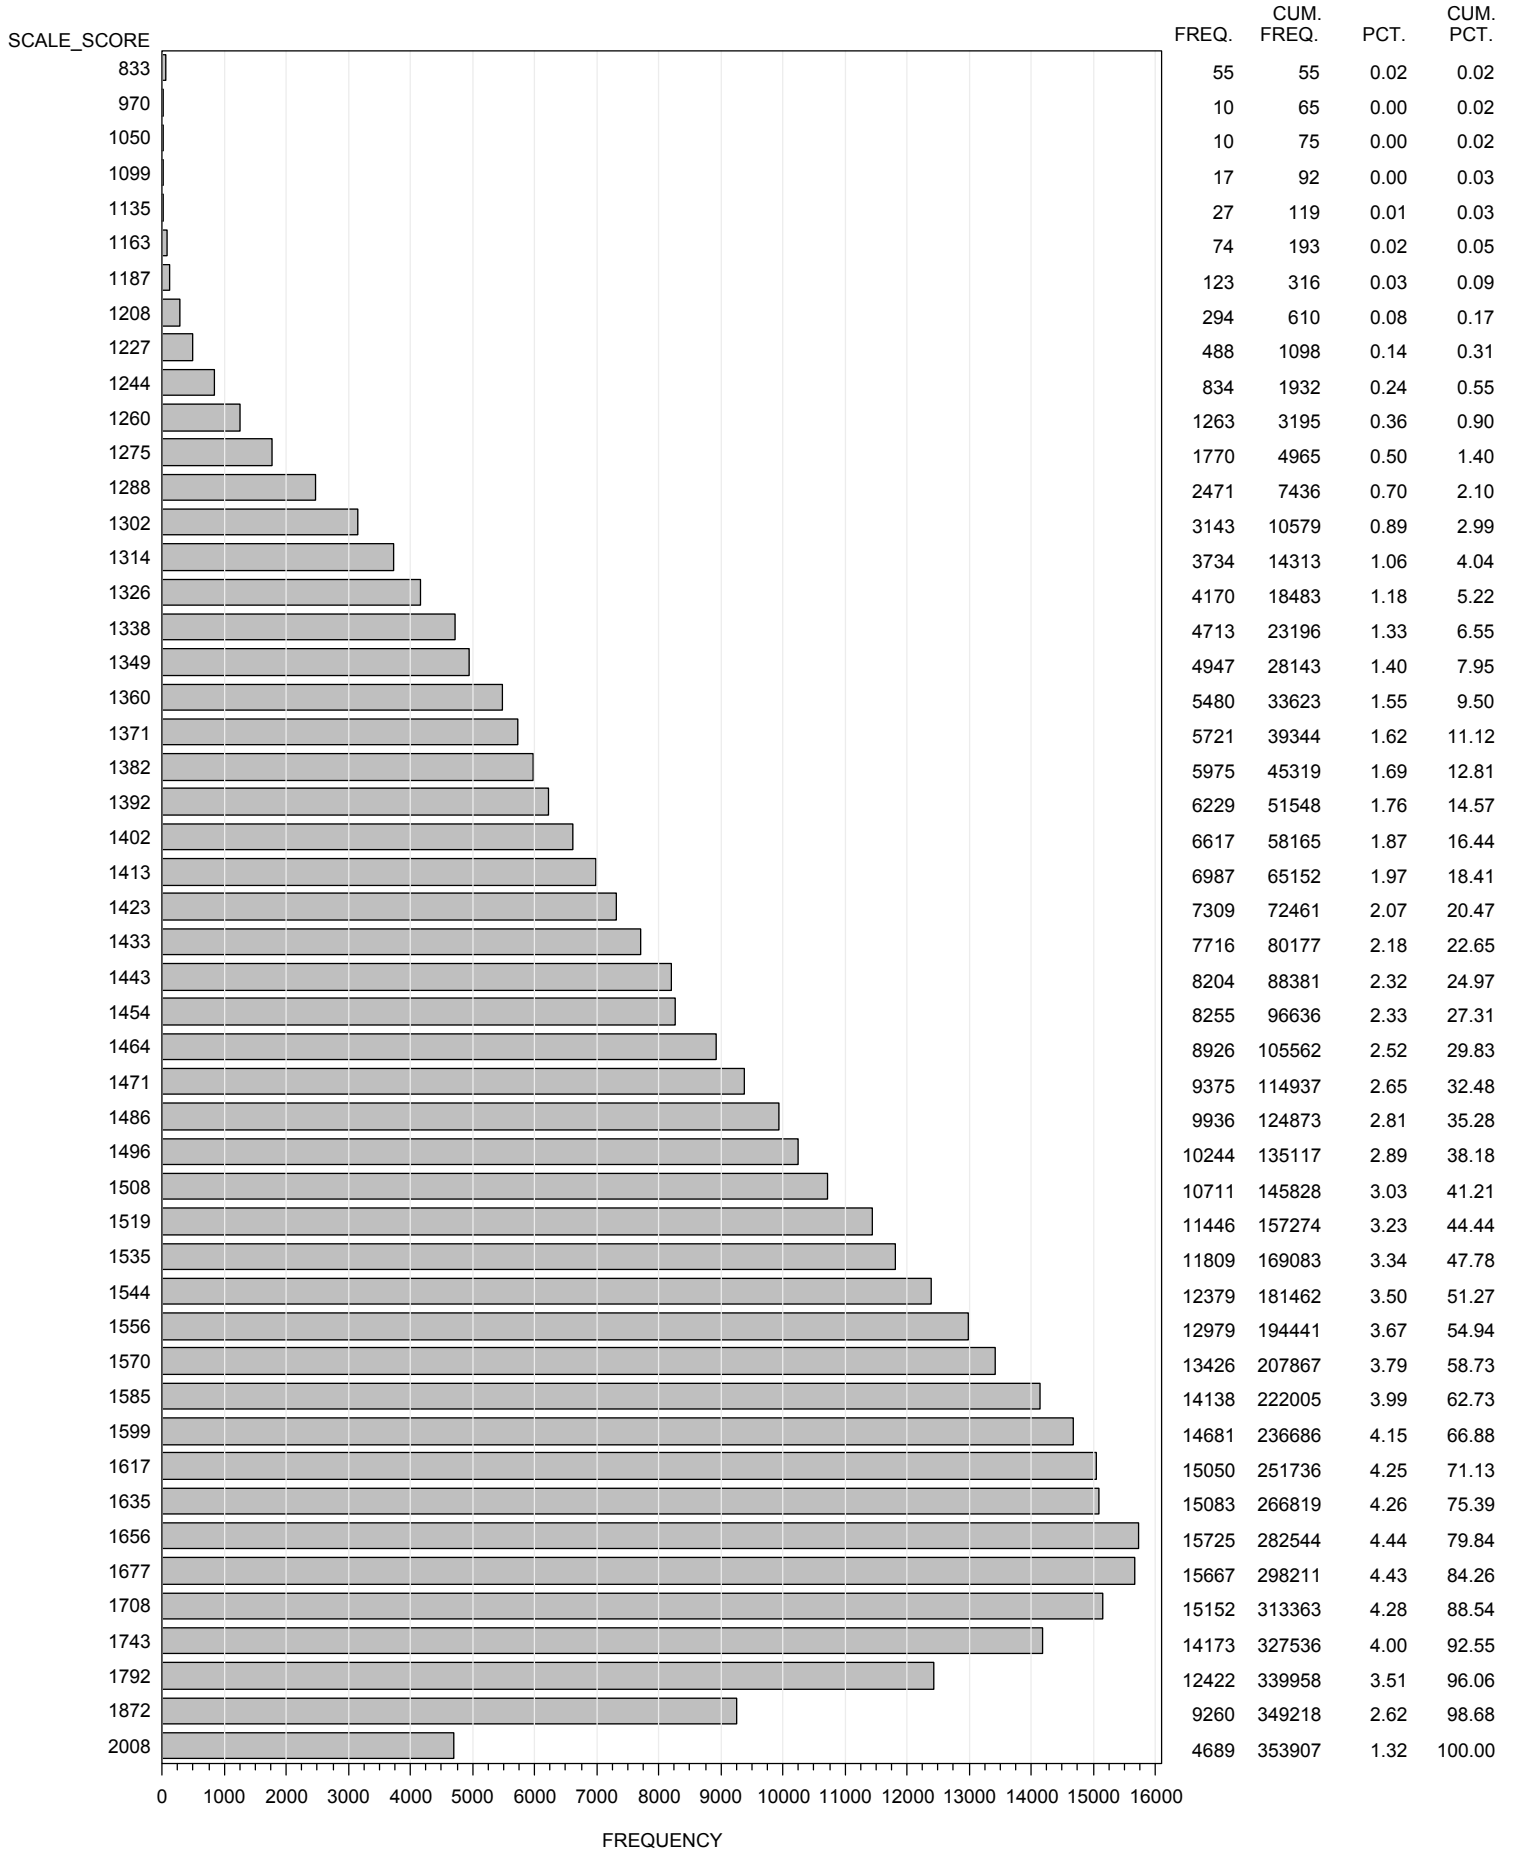

FREQUENCY DISTRIBUTION - SCALE SCORES
STAAR ENGLISH SPRING 2014
GRADE 4 MATHEMATICS
ALL STUDENTS - EXCLUDING BRAILLE