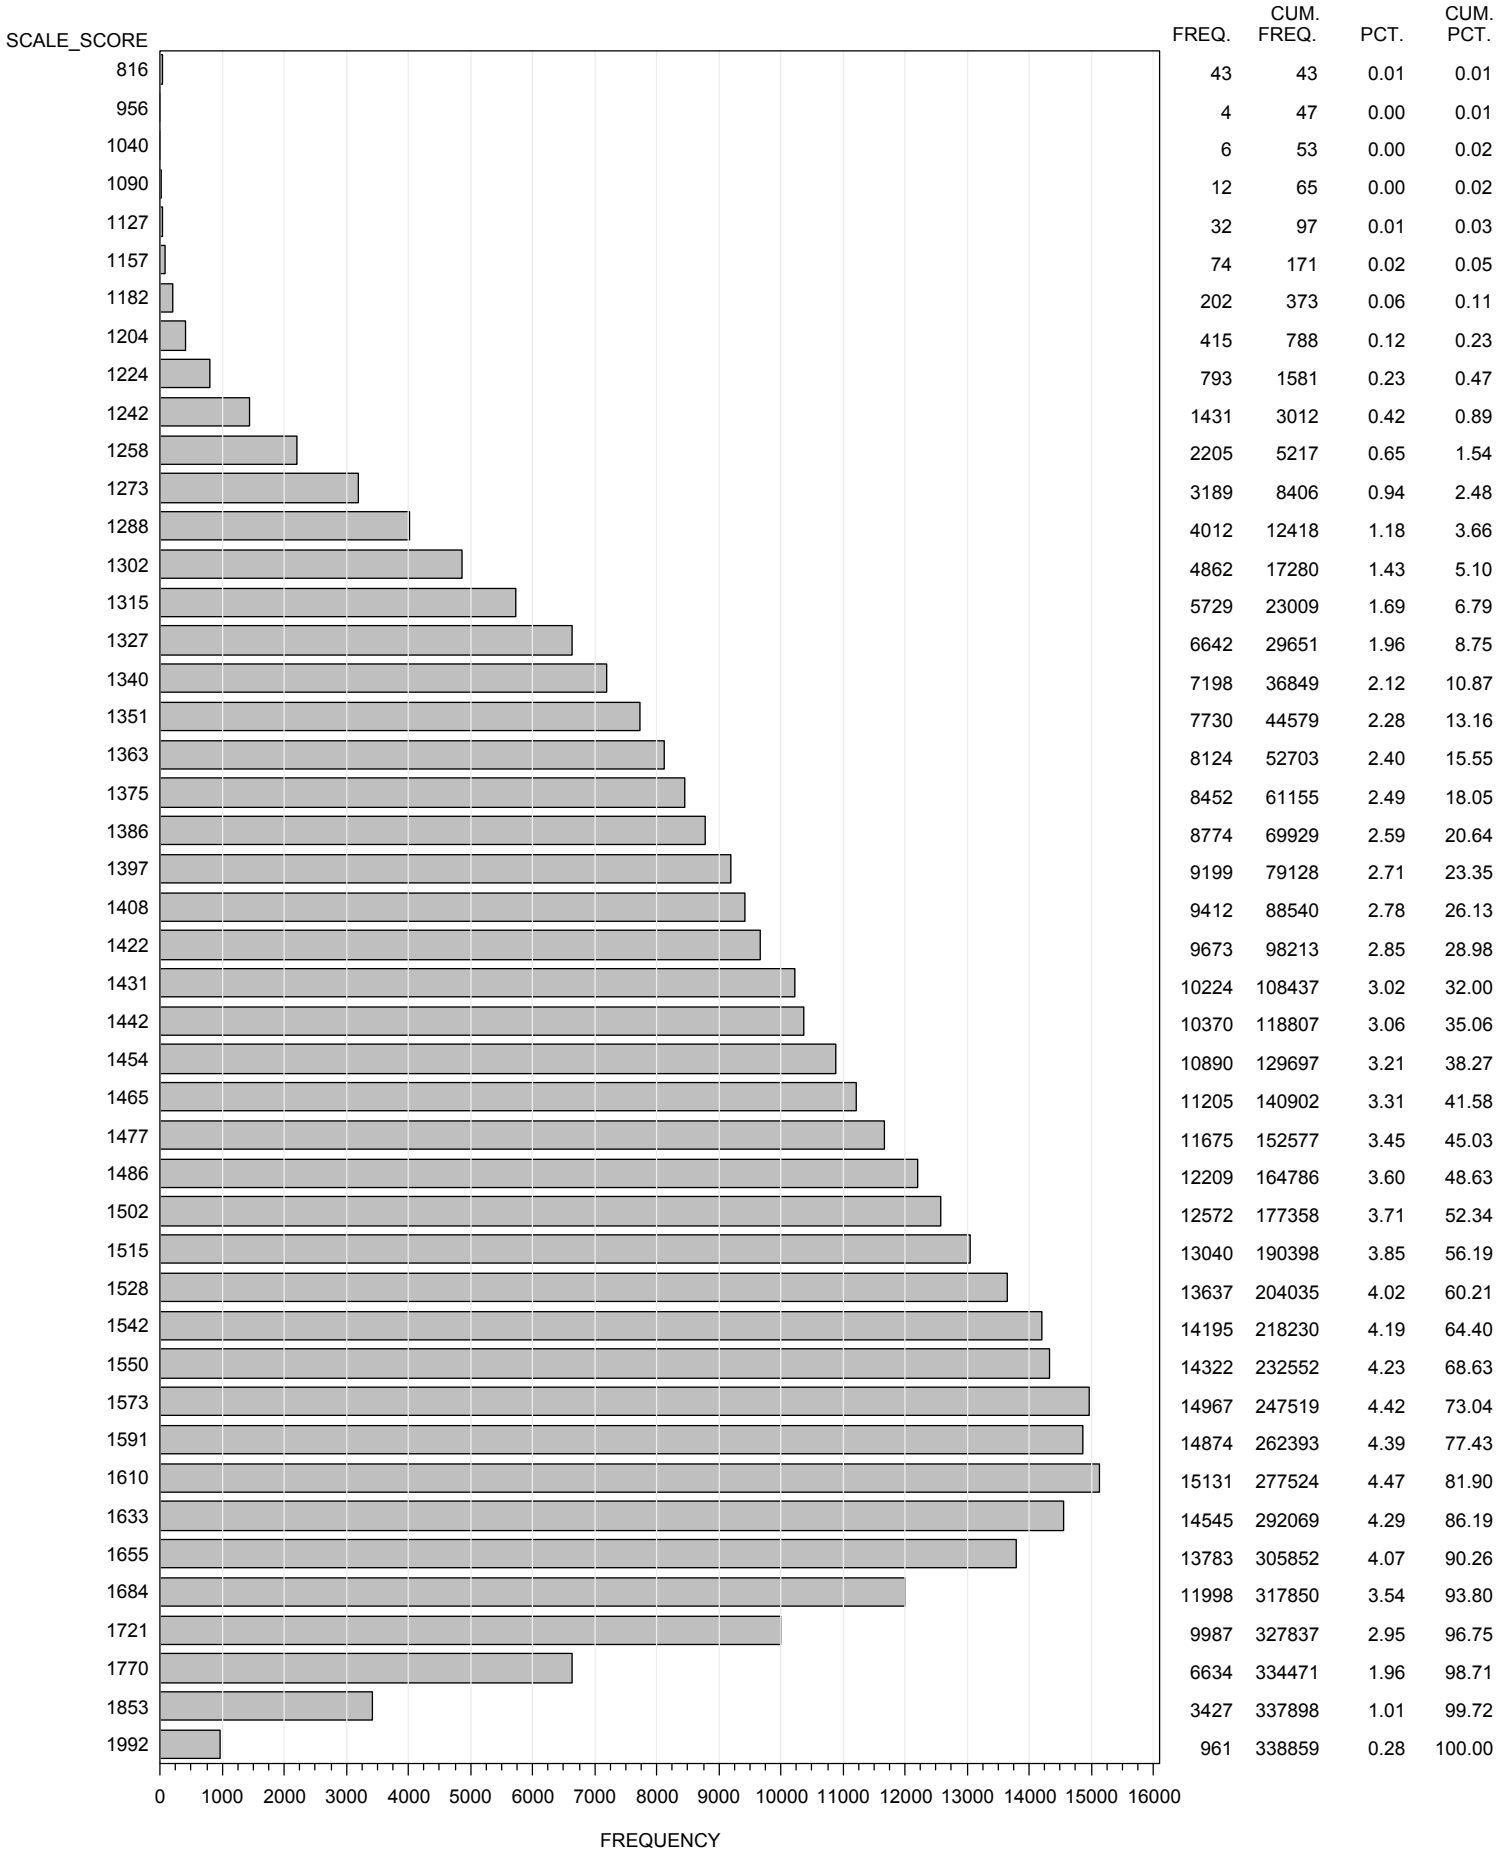

FREQUENCY DISTRIBUTION - SCALE SCORES
 STAAR ENGLISH SPRING 2014
 GRADE 3 READING
 ALL STUDENTS - EXCLUDING BRAILLE

FREQUENCY DISTRIBUTION - SCALE SCORES
 STAAR ENGLISH SPRING 2014
 GRADE 4 READING
 ALL STUDENTS - EXCLUDING BRAILLE