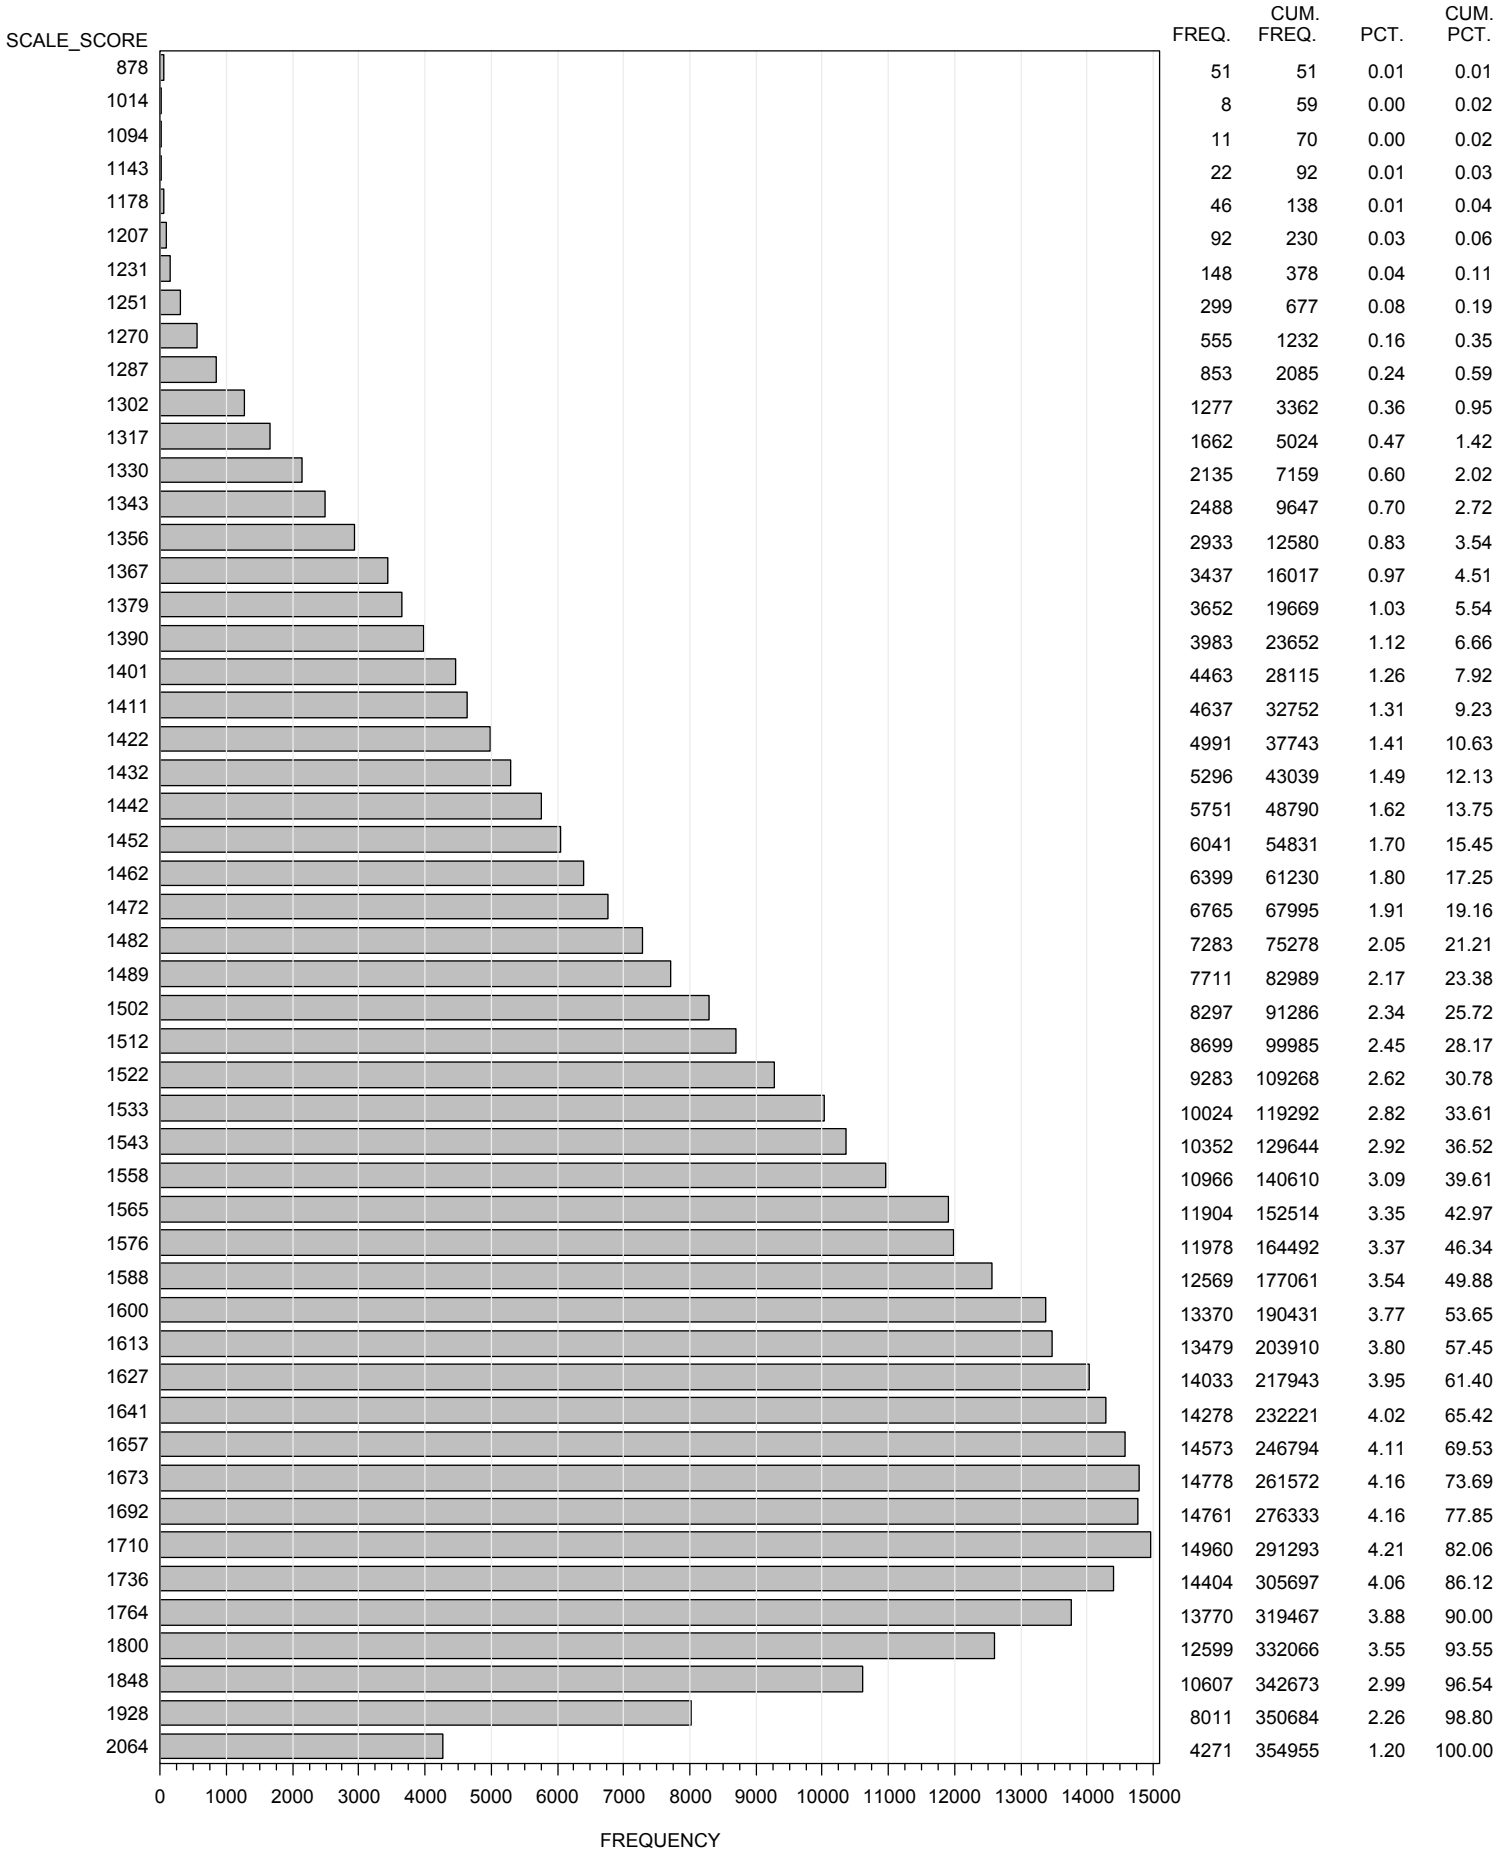

FREQUENCY DISTRIBUTION - SCALE SCORES
STAAR ENGLISH SPRING 2014
GRADE 5 MATHEMATICS
ALL STUDENTS - EXCLUDING BRAILLE