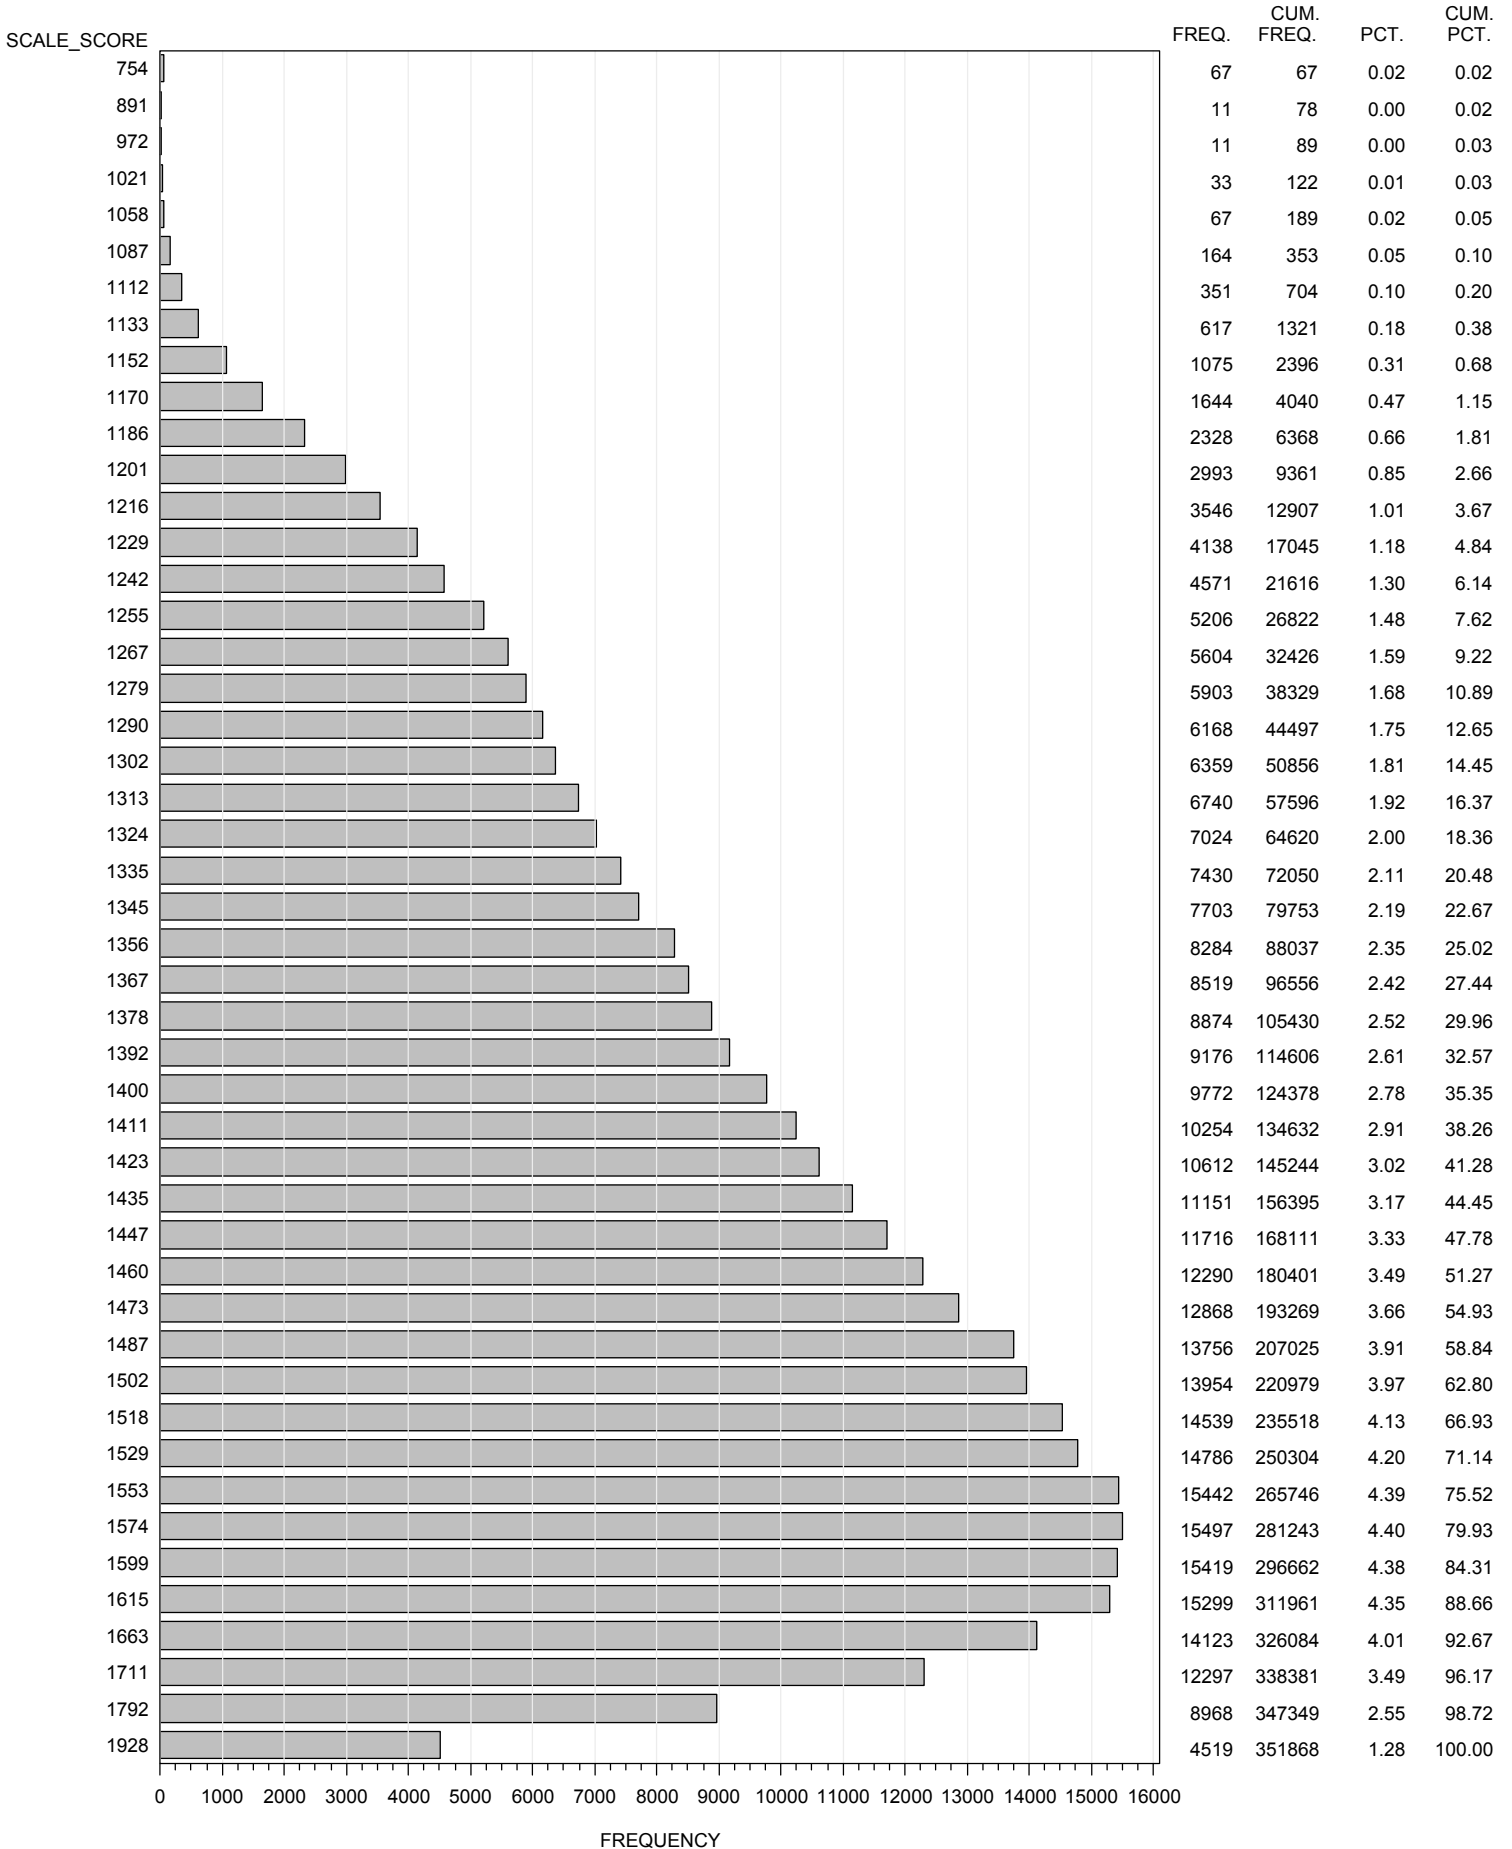

FREQUENCY DISTRIBUTION - SCALE SCORES
STAAR ENGLISH SPRING 2014
GRADE 3 MATHEMATICS
ALL STUDENTS - EXCLUDING BRAILLE