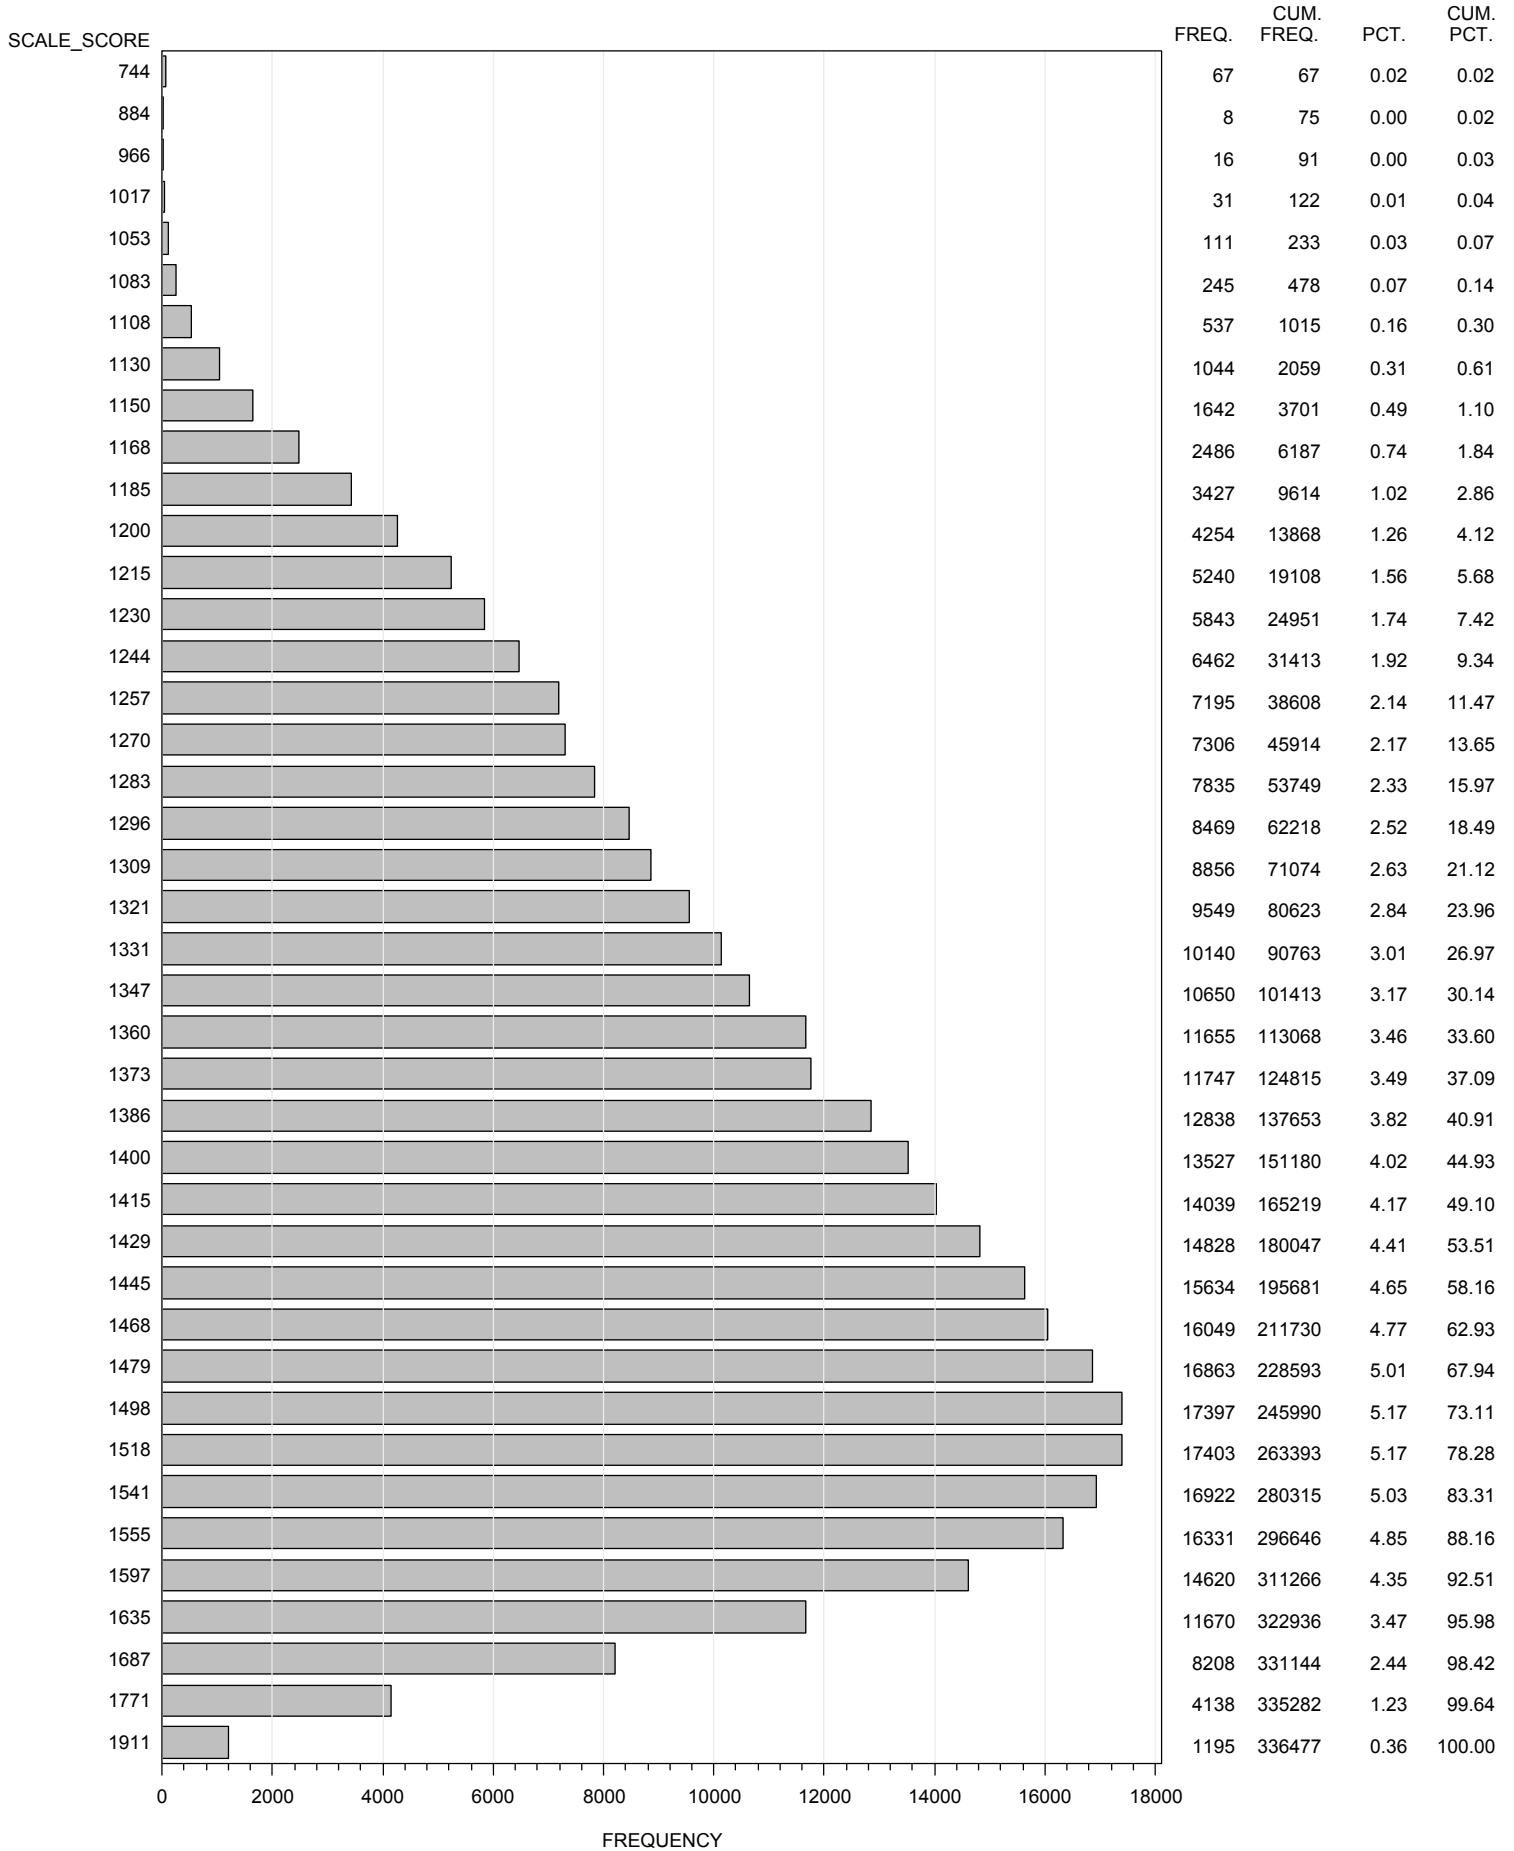

FREQUENCY DISTRIBUTION - SCALE SCORES
 STAAR ENGLISH SPRING 2014
 GRADE 3 READING
 ALL STUDENTS - EXCLUDING BRAILLE

FREQUENCY DISTRIBUTION - SCALE SCORES
 STAAR ENGLISH SPRING 2014
 GRADE 4 READING
 ALL STUDENTS - EXCLUDING BRAILLE