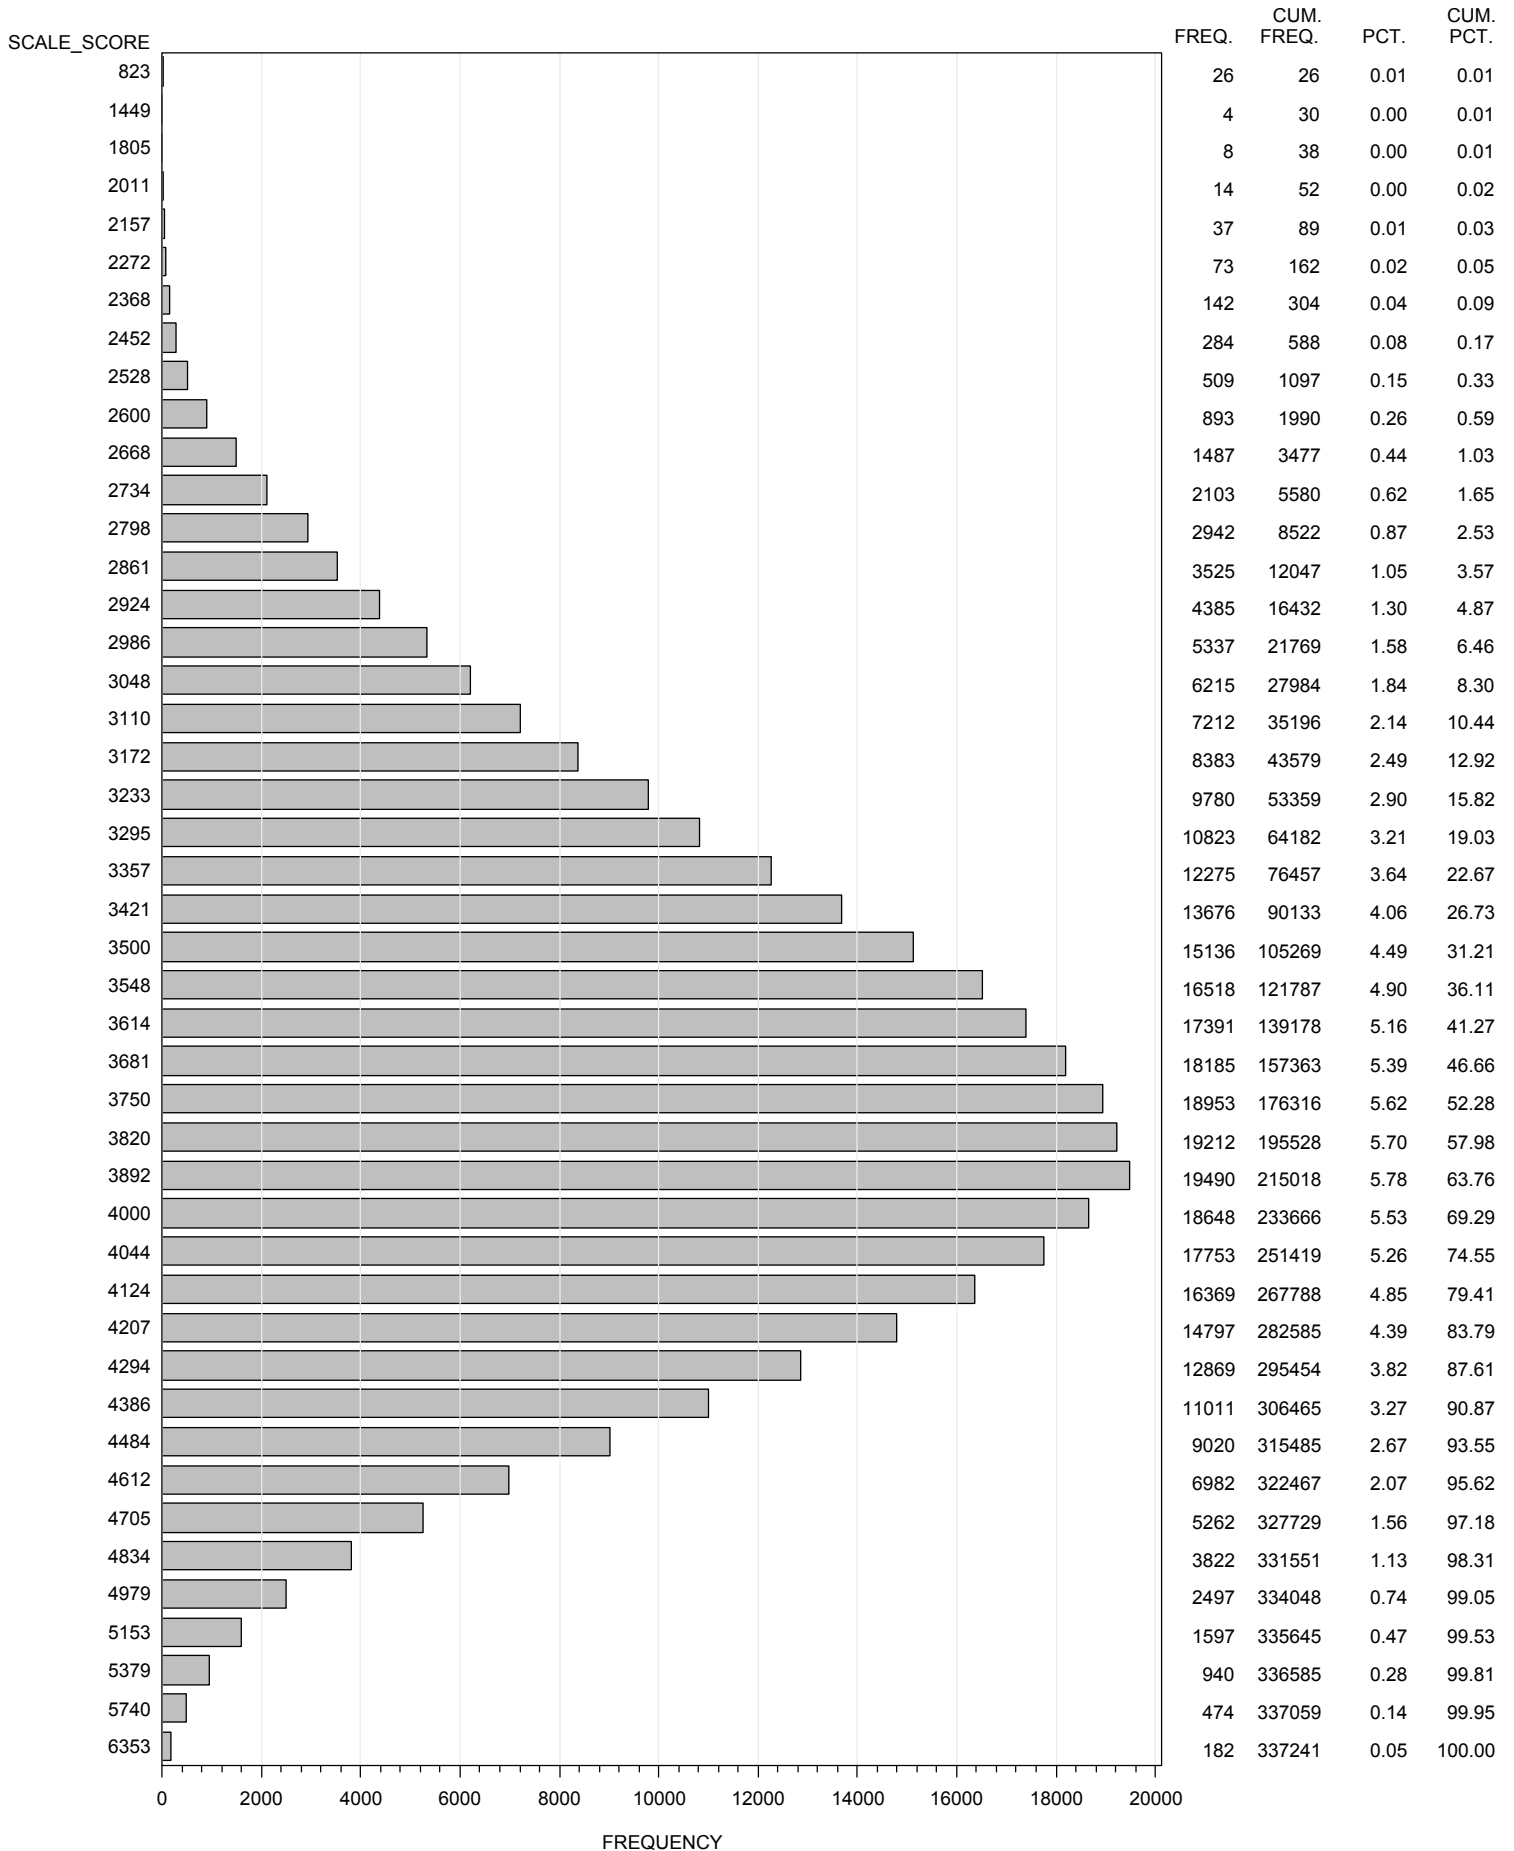

FREQUENCY DISTRIBUTION - SCALE SCORES
STAAR ENGLISH SPRING 2014
GRADE 4 WRITING
ALL STUDENTS - EXCLUDING BRAILLE