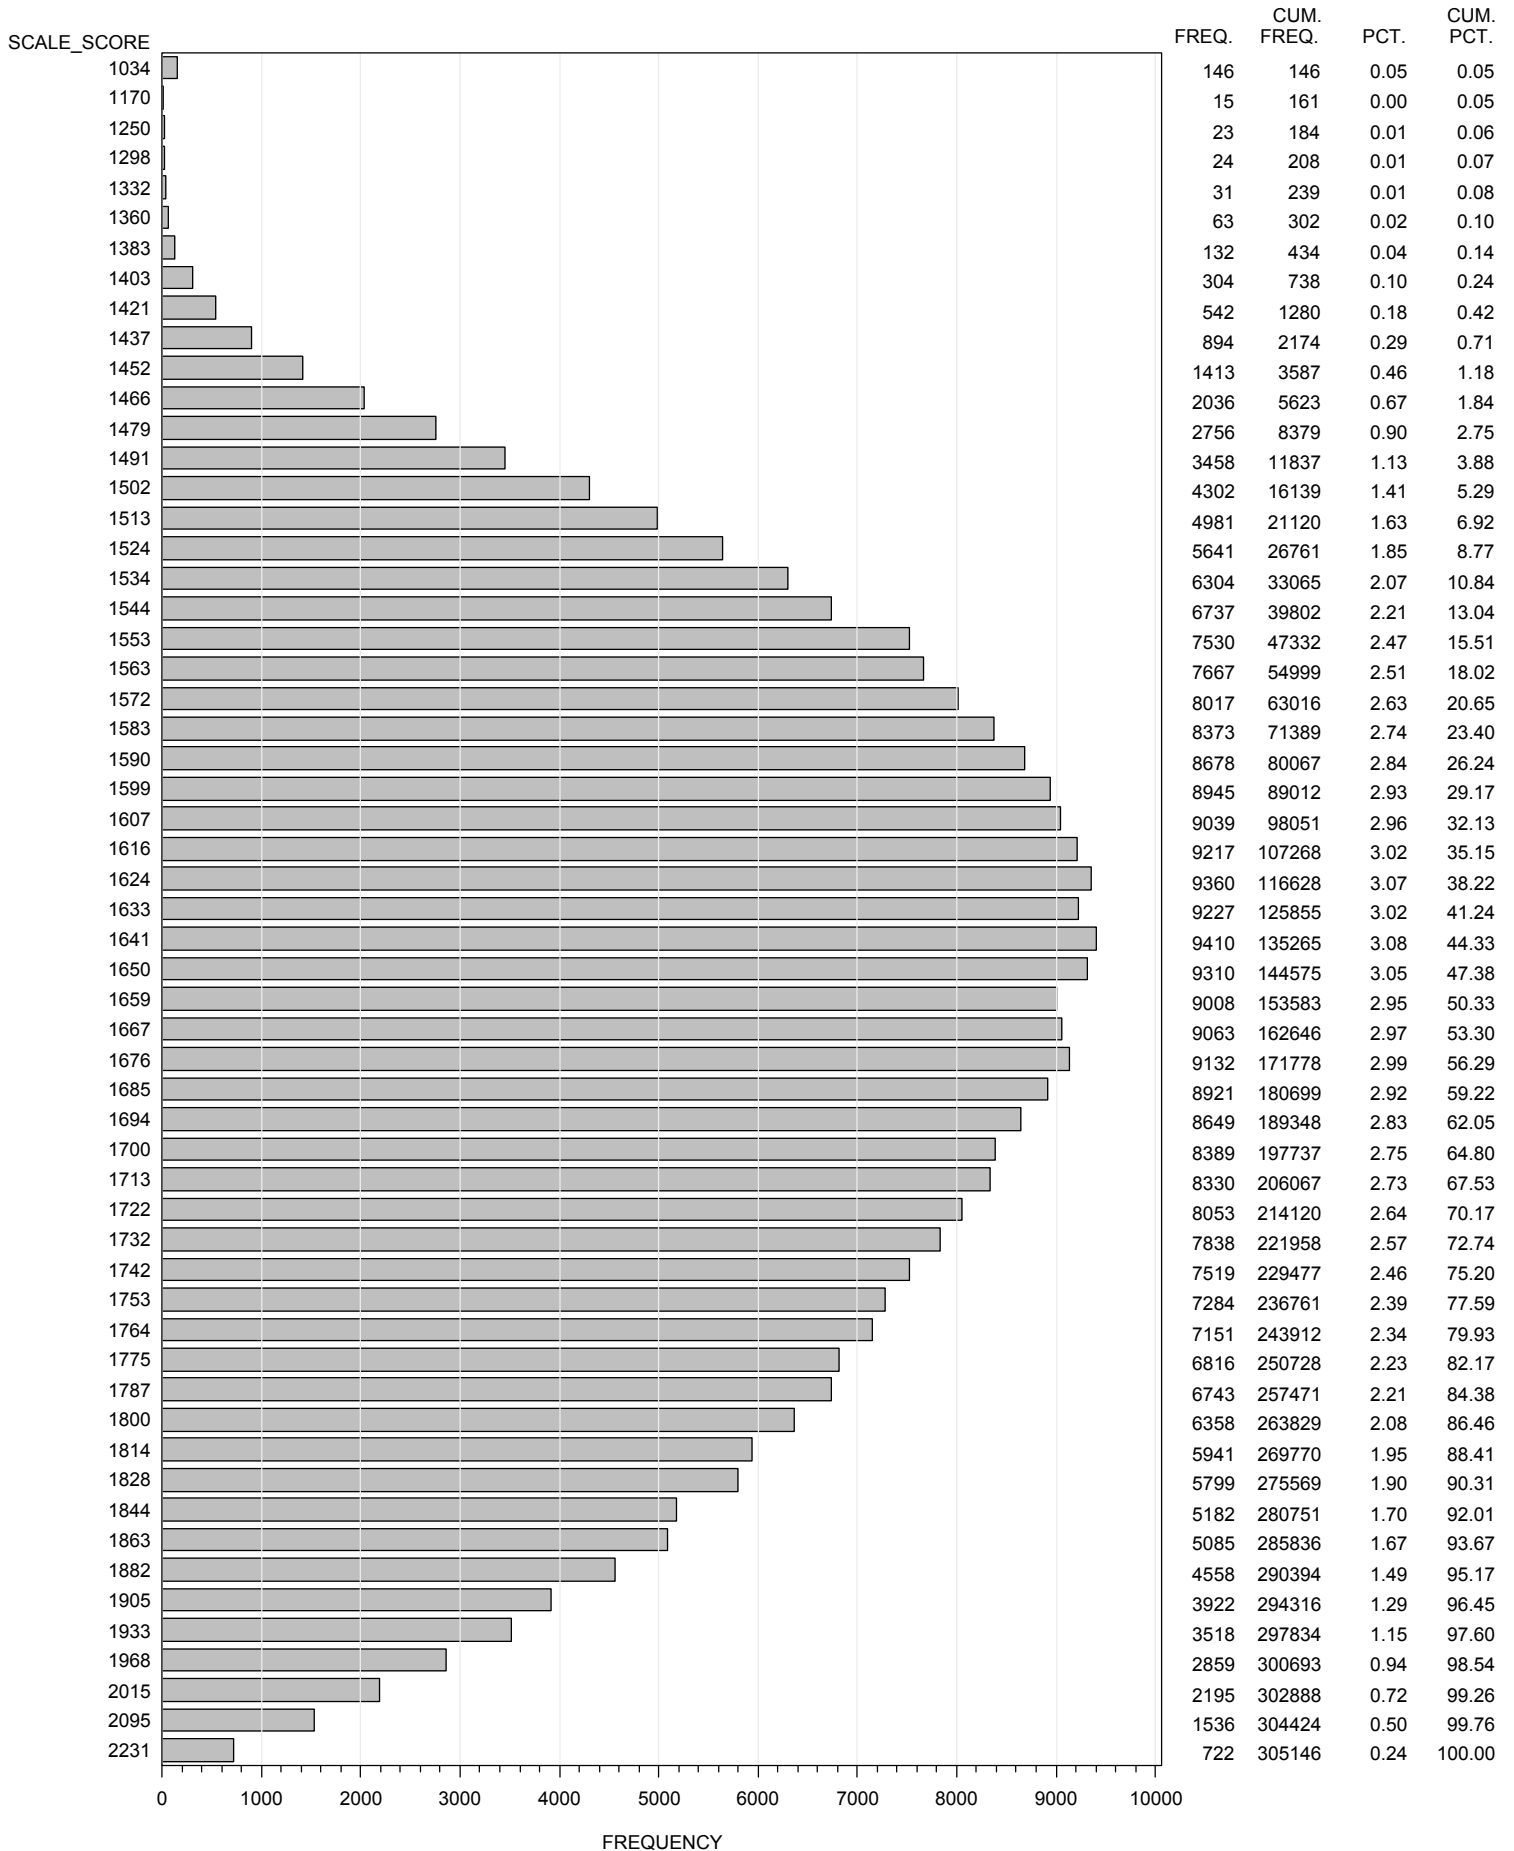

FREQUENCY DISTRIBUTION - SCALE SCORES
STAAR ENGLISH SPRING 2014
GRADE 8 MATHEMATICS
ALL STUDENTS - EXCLUDING BRAILLE