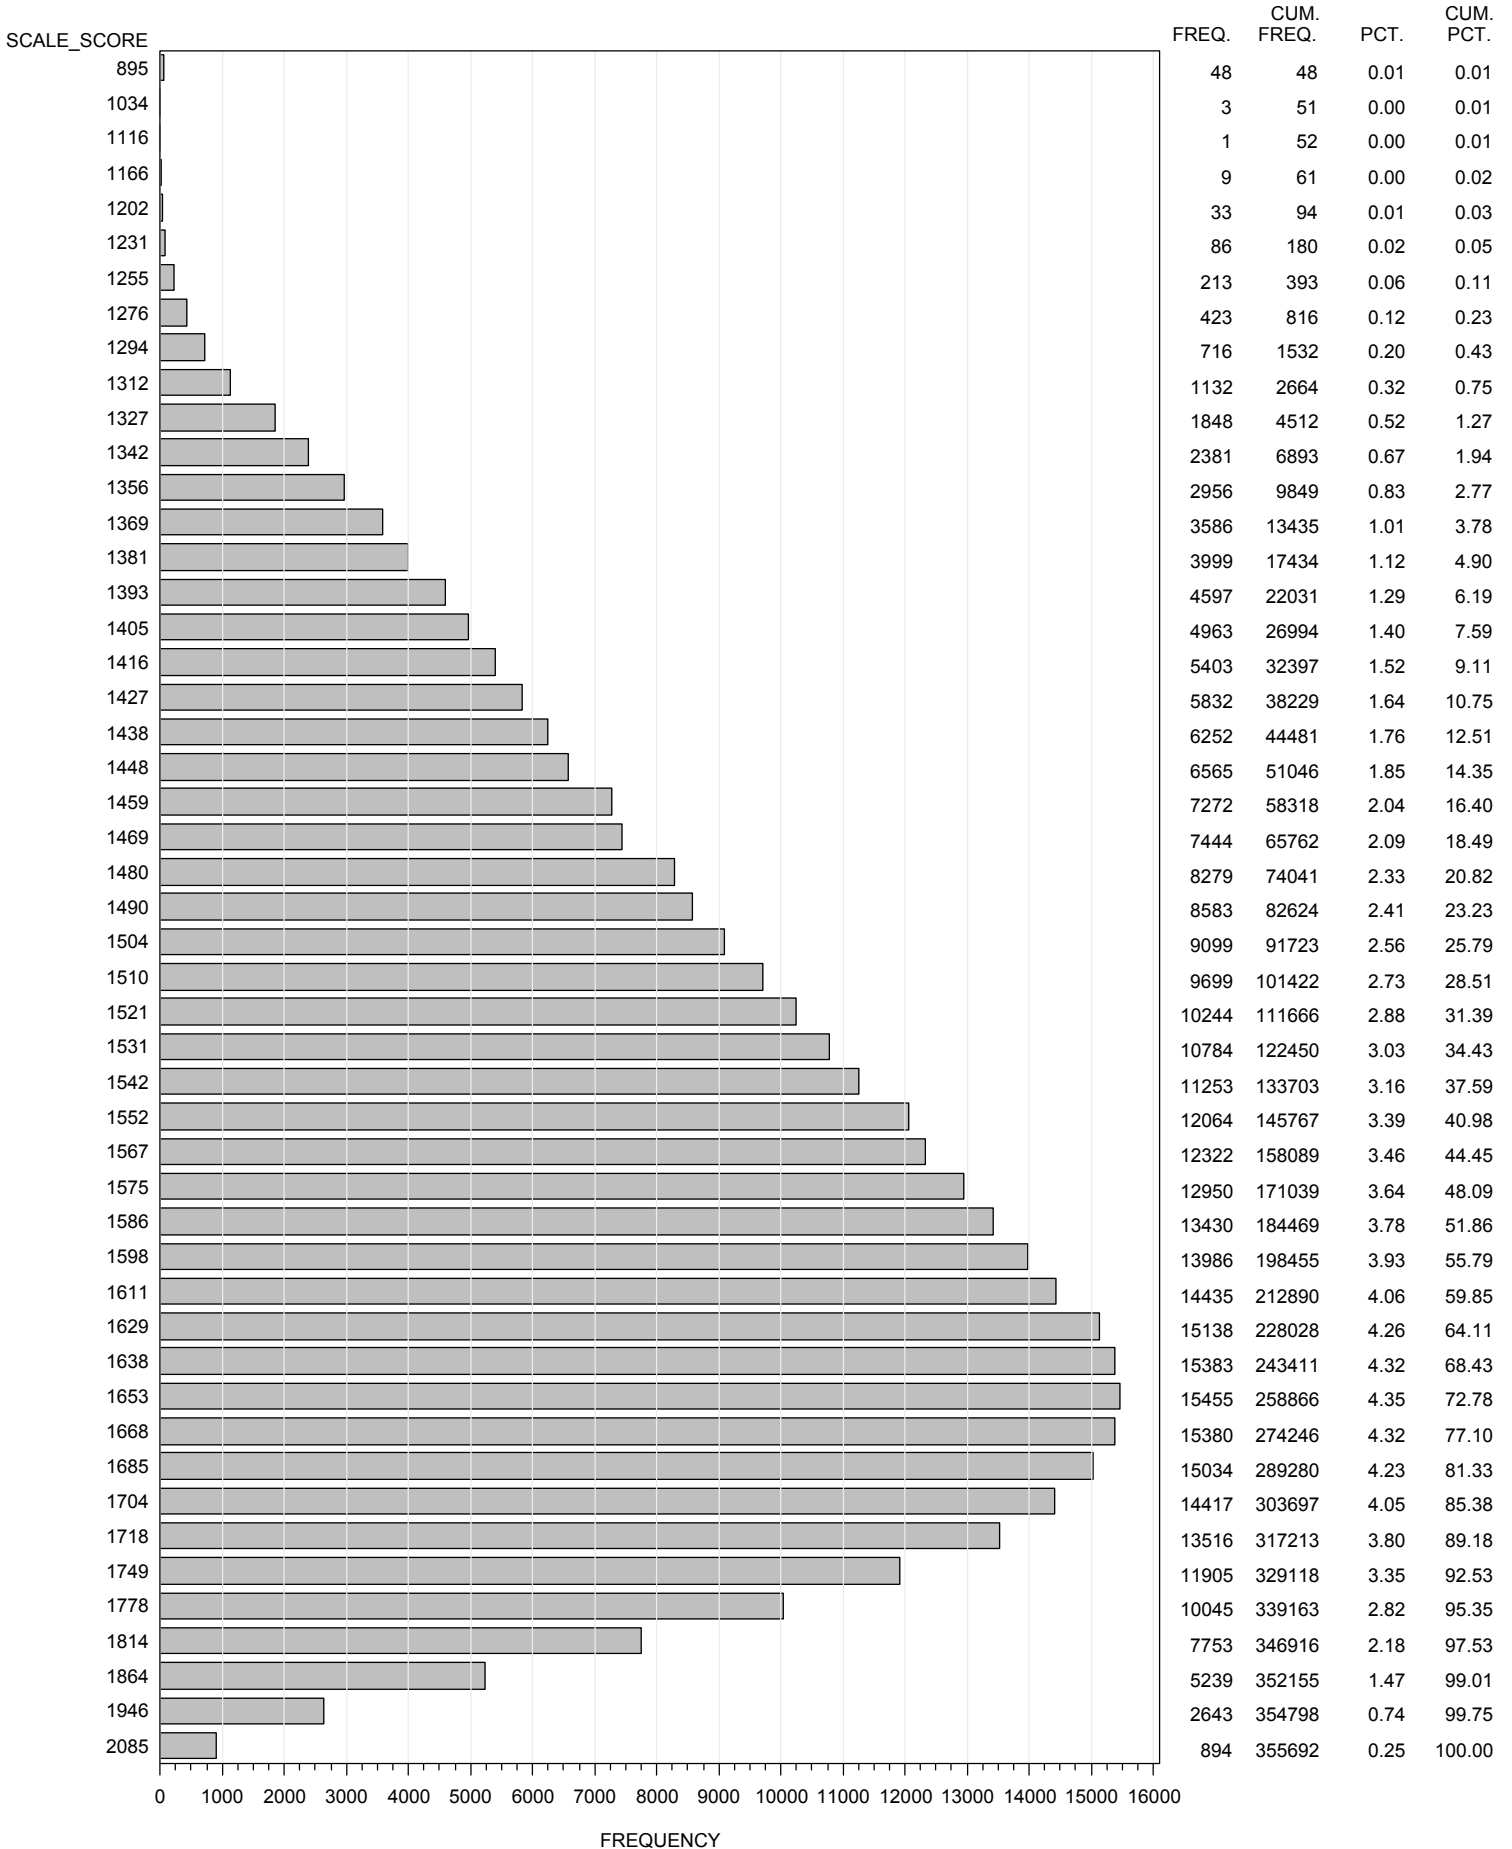

FREQUENCY DISTRIBUTION - SCALE SCORES
STAAR ENGLISH SPRING 2014
GRADE 6 READING
ALL STUDENTS - EXCLUDING BRAILLE