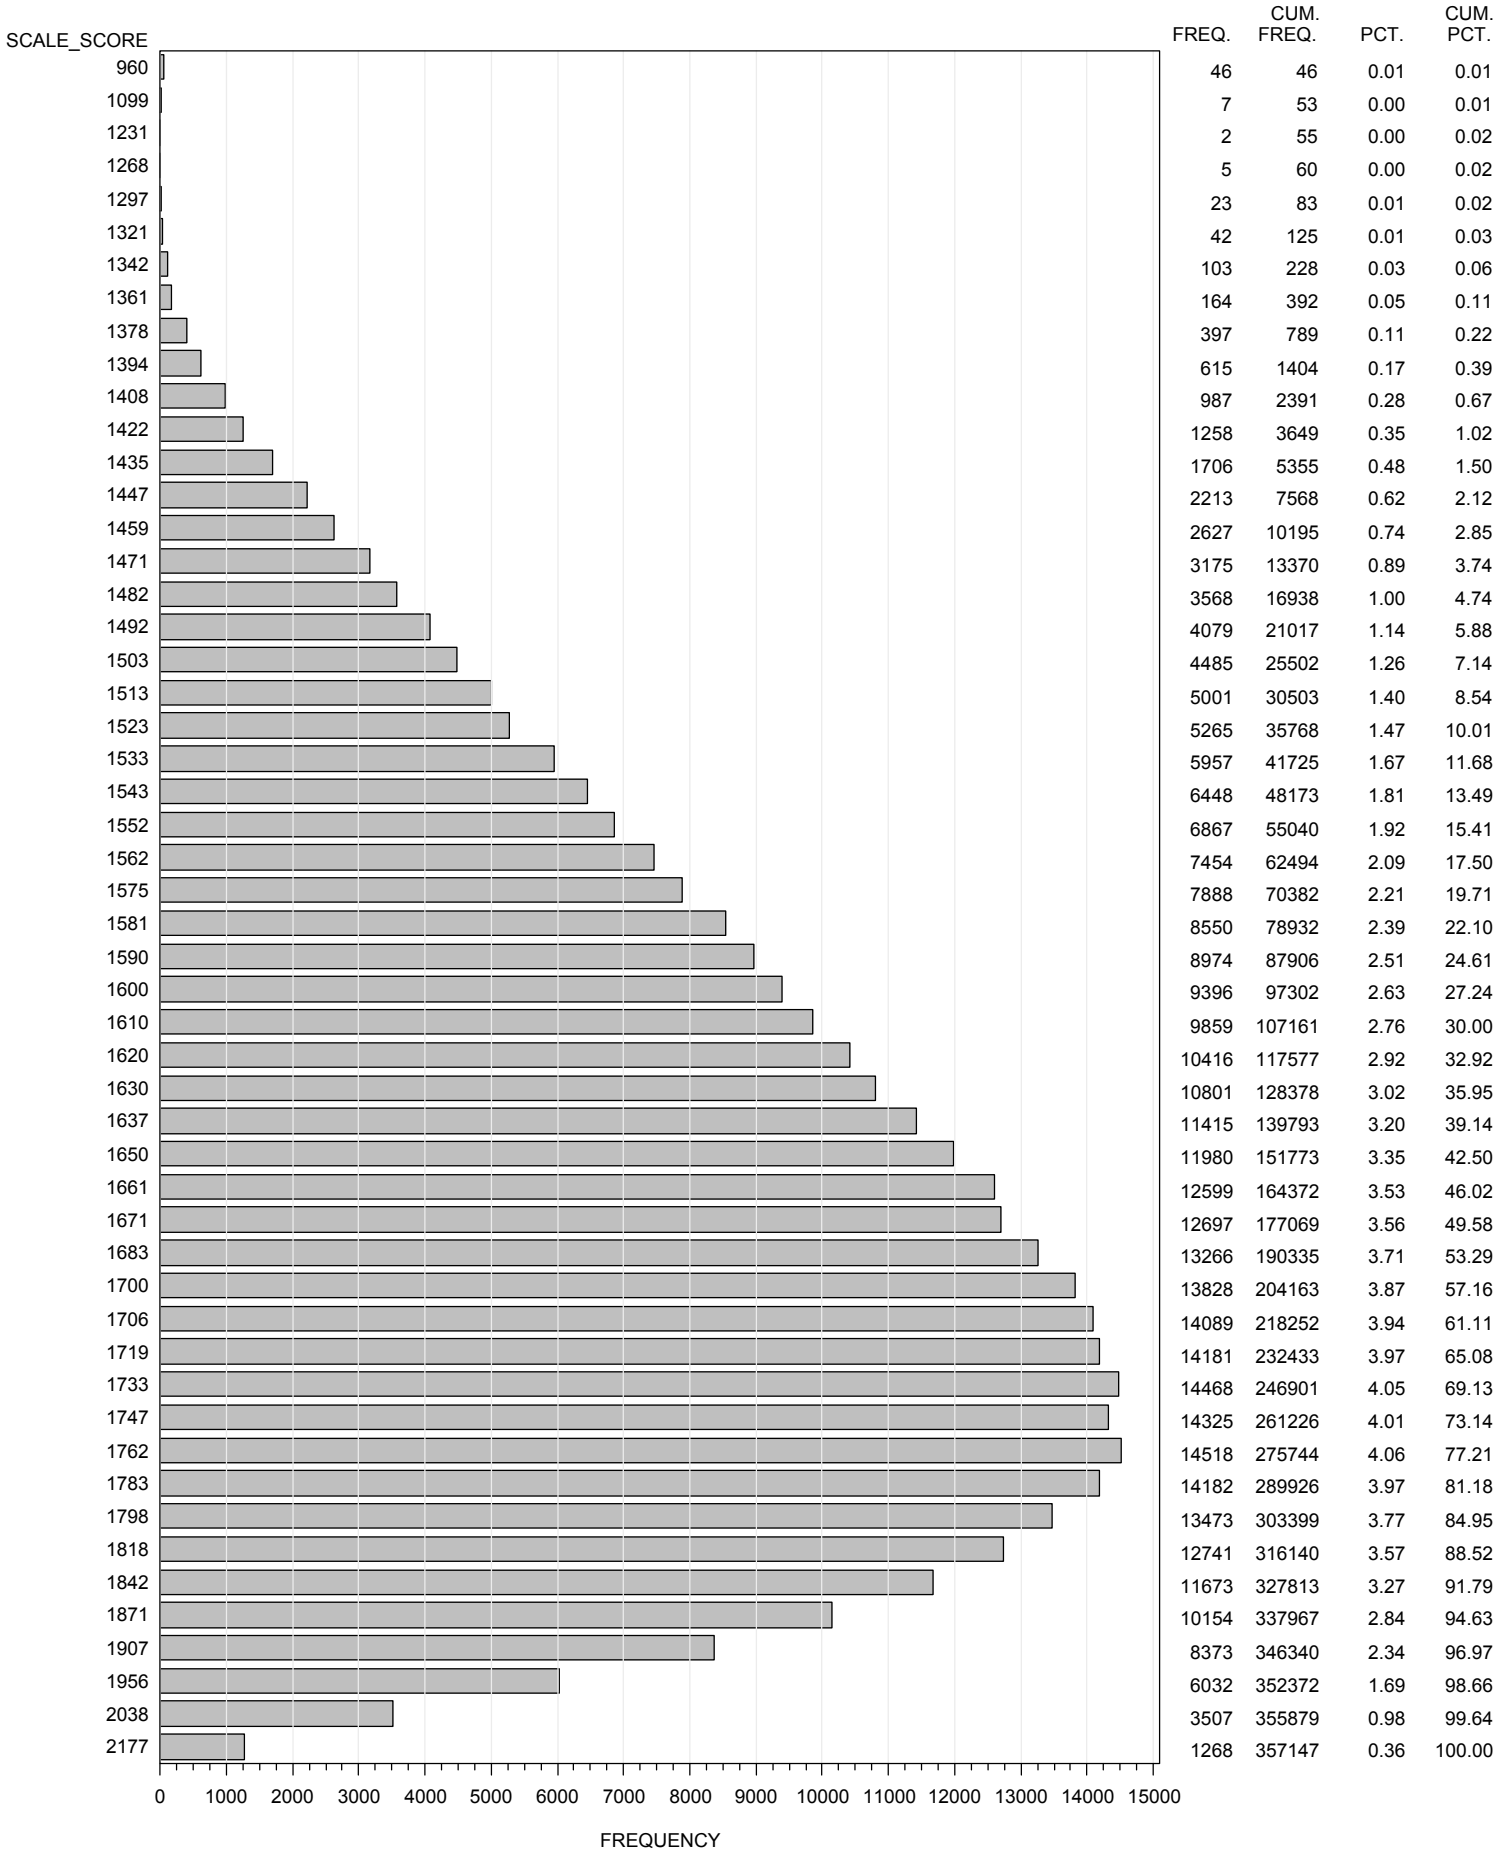

FREQUENCY DISTRIBUTION - SCALE SCORES
STAAR ENGLISH SPRING 2014
GRADE 8 READING
ALL STUDENTS - EXCLUDING BRAILLE