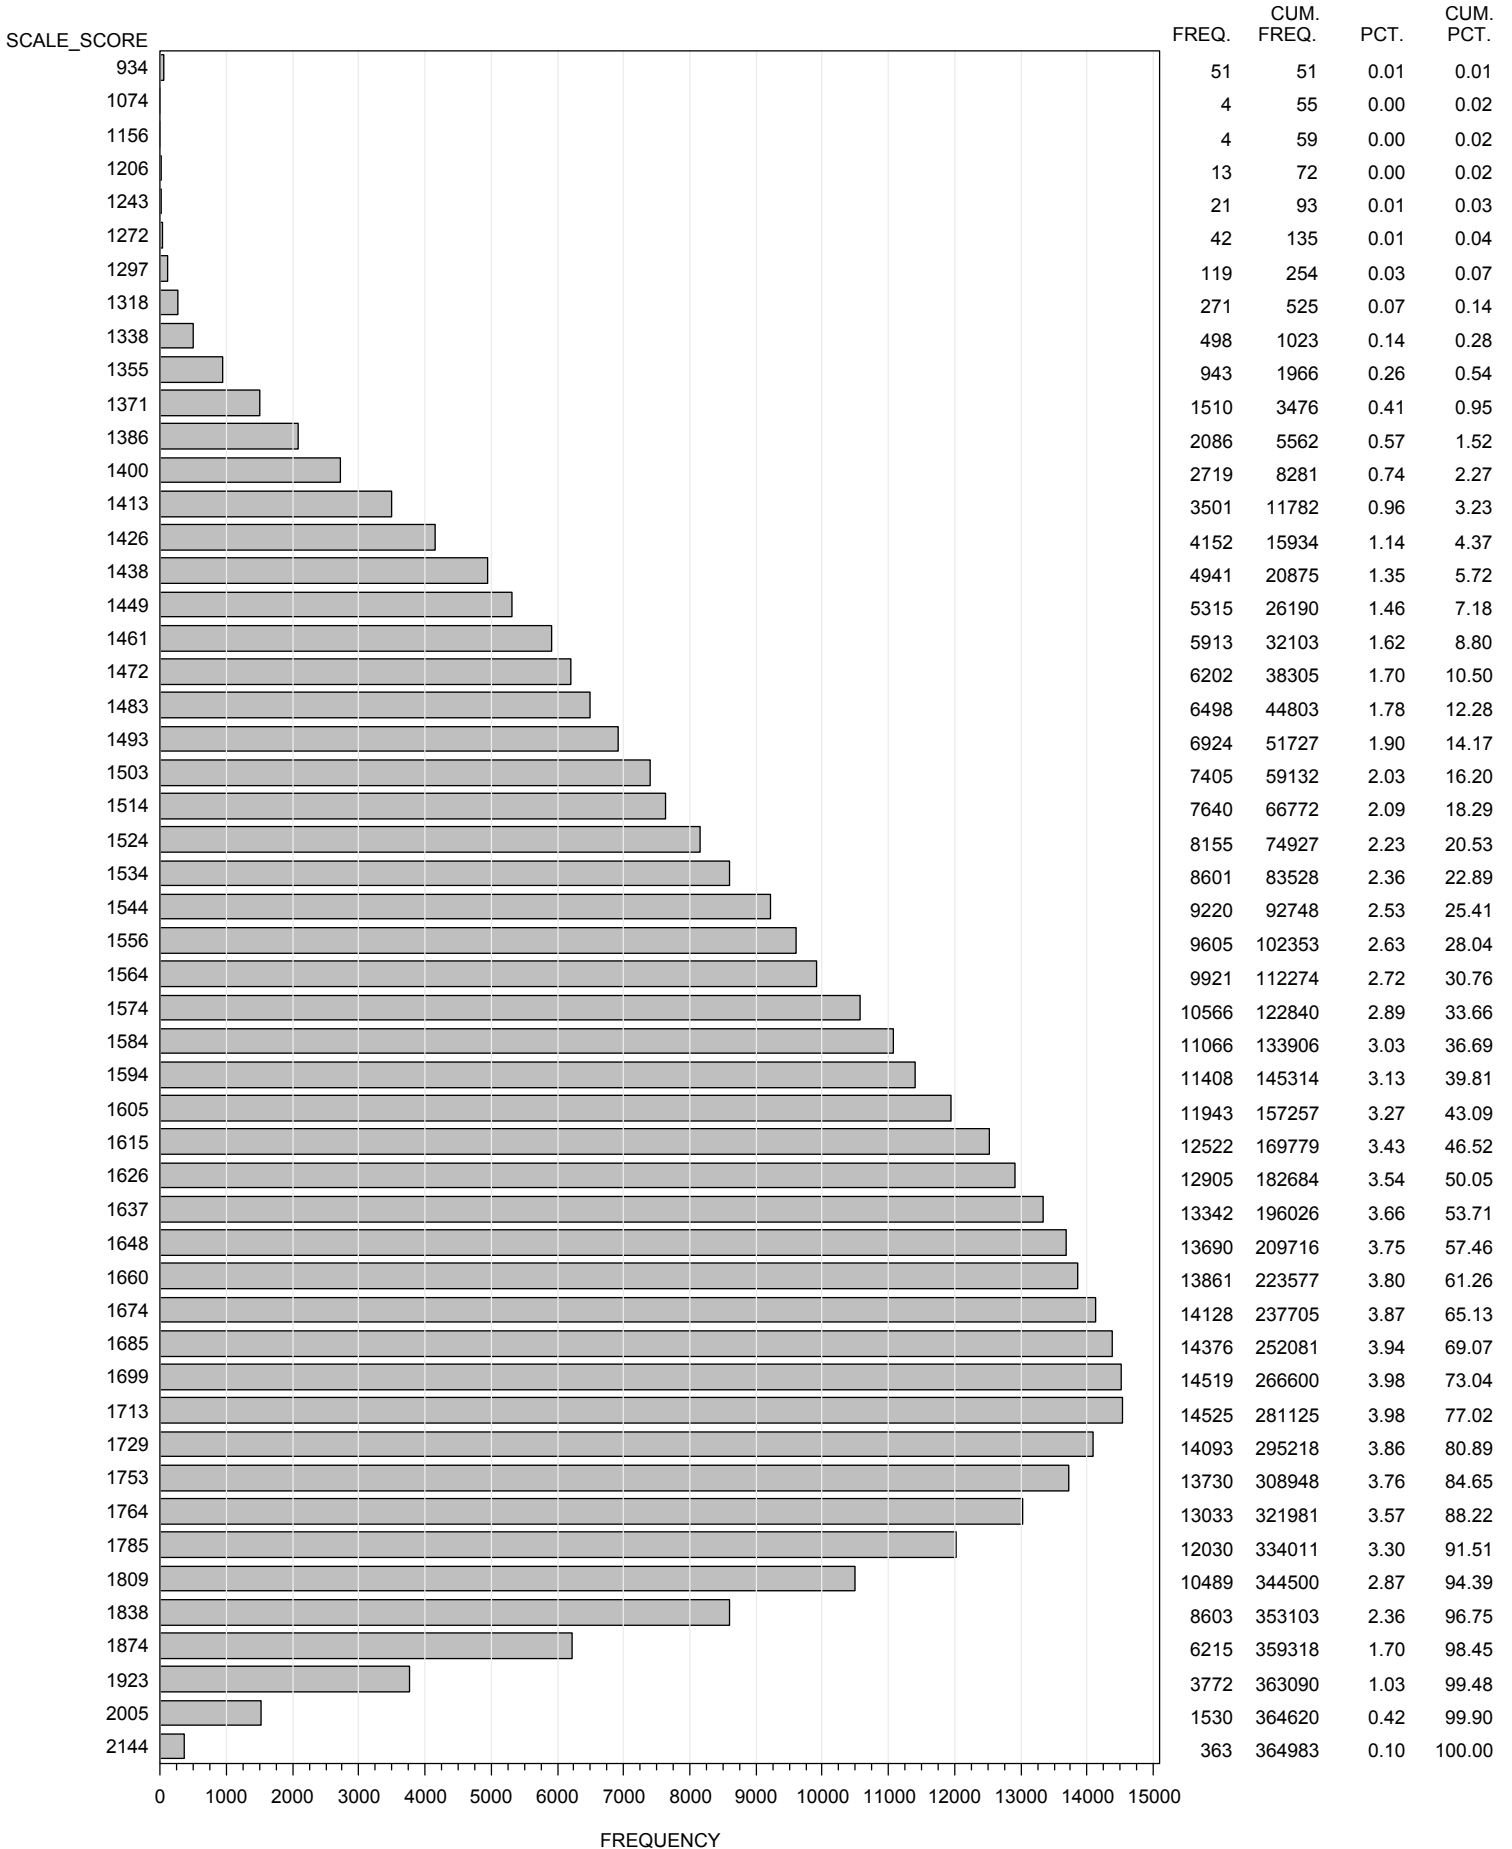

FREQUENCY DISTRIBUTION - SCALE SCORES
STAAR ENGLISH SPRING 2014
GRADE 7 READING
ALL STUDENTS - EXCLUDING BRAILLE