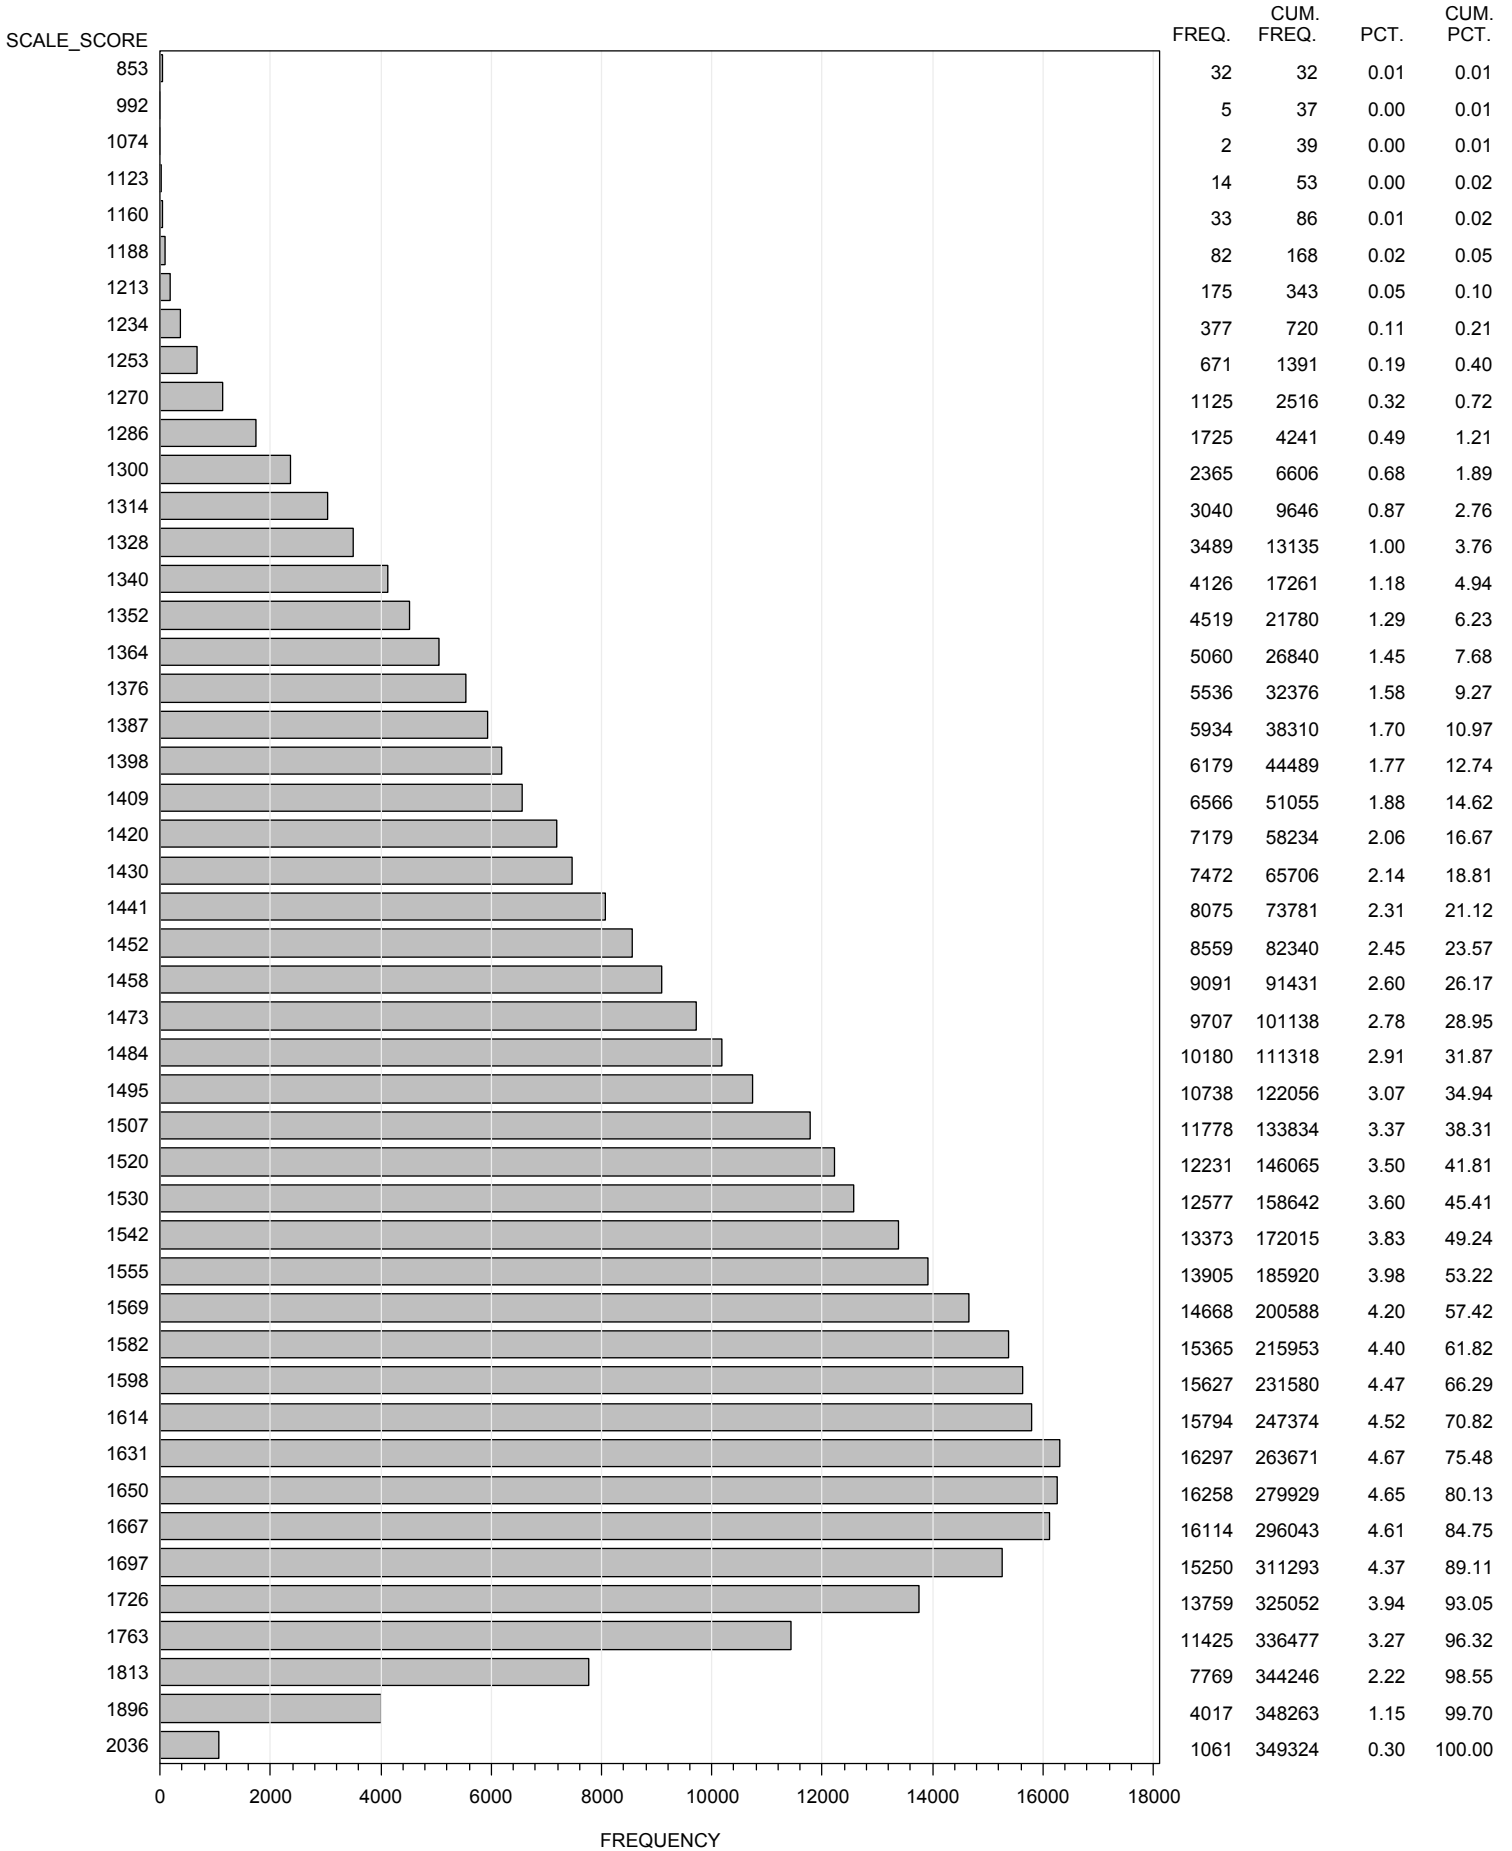

FREQUENCY DISTRIBUTION - SCALE SCORES
STAAR ENGLISH SPRING 2014
GRADE 5 READING
ALL STUDENTS - EXCLUDING BRAILLE