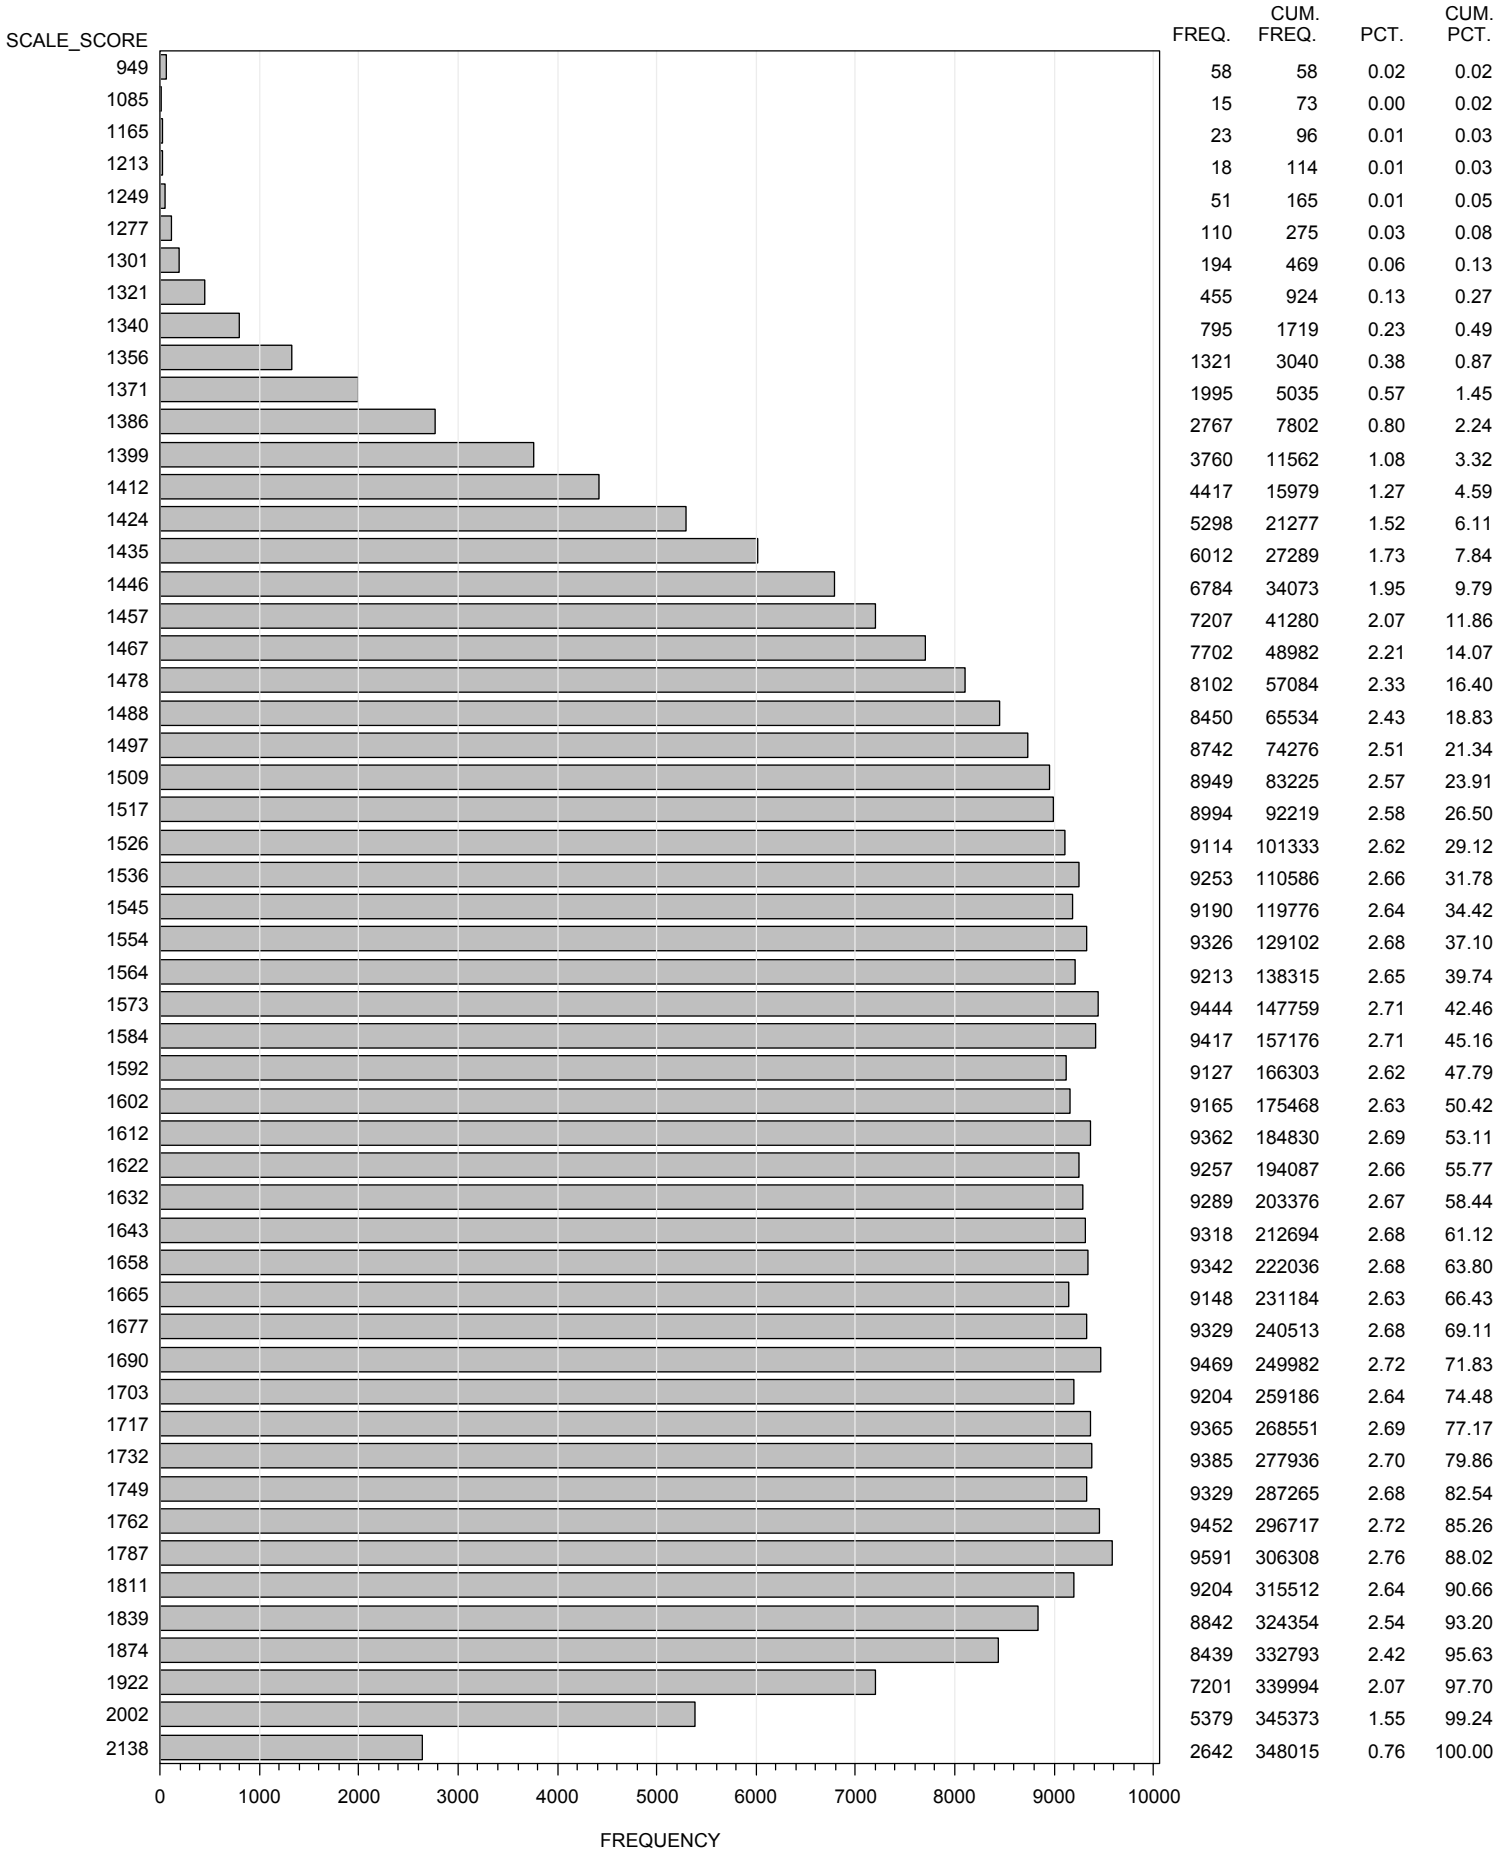

FREQUENCY DISTRIBUTION - SCALE SCORES
STAAR ENGLISH SPRING 2014
GRADE 6 MATHEMATICS
ALL STUDENTS - EXCLUDING BRAILLE