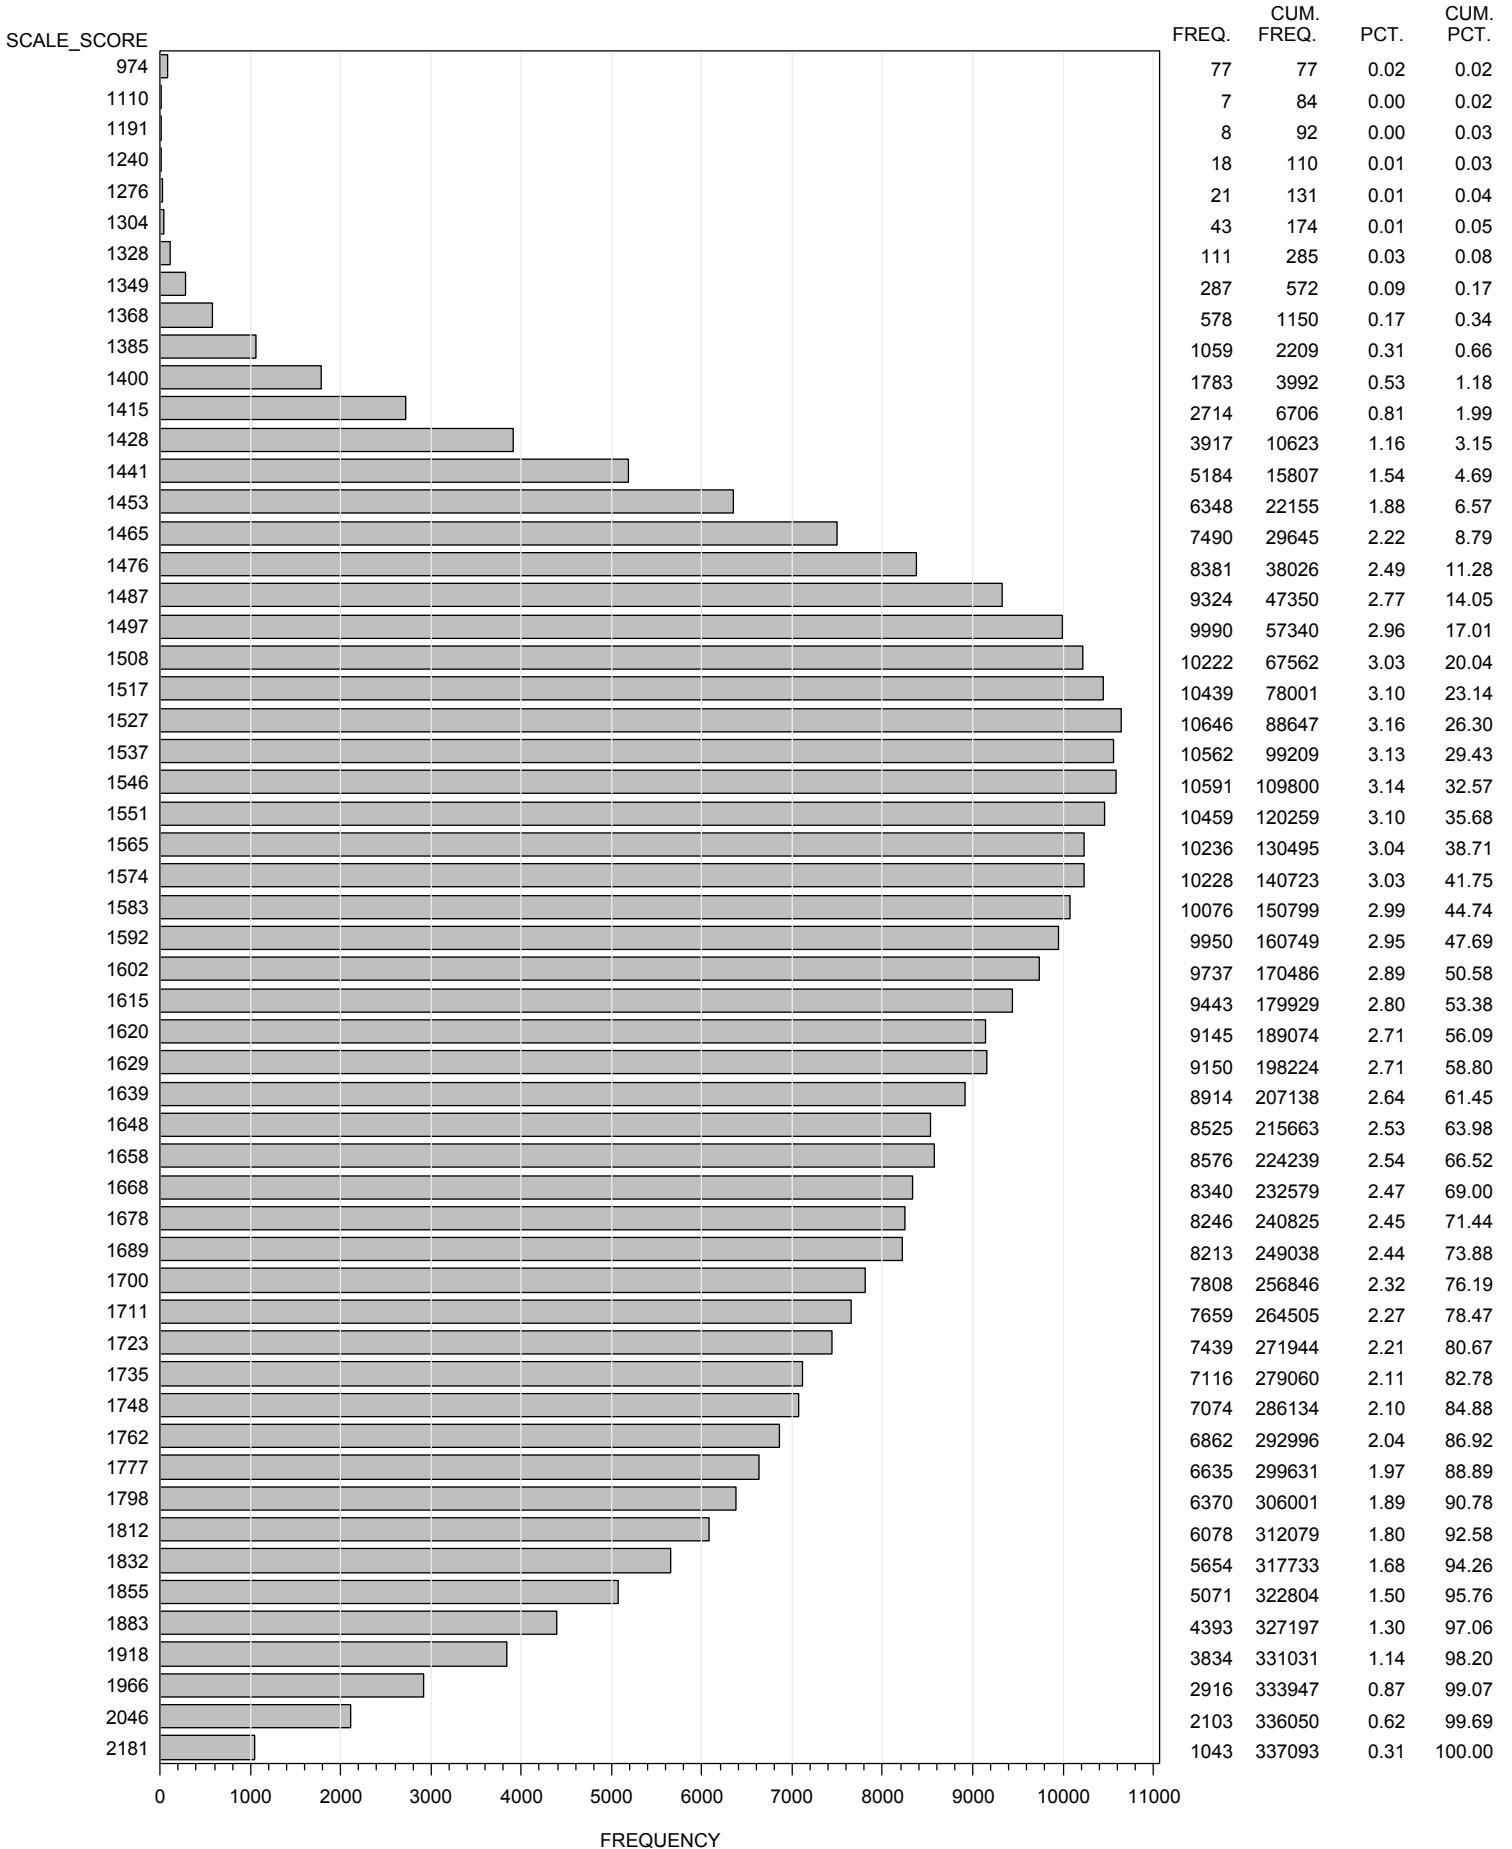

FREQUENCY DISTRIBUTION - SCALE SCORES
STAAR ENGLISH SPRING 2014
GRADE 7 MATHEMATICS
ALL STUDENTS - EXCLUDING BRAILLE