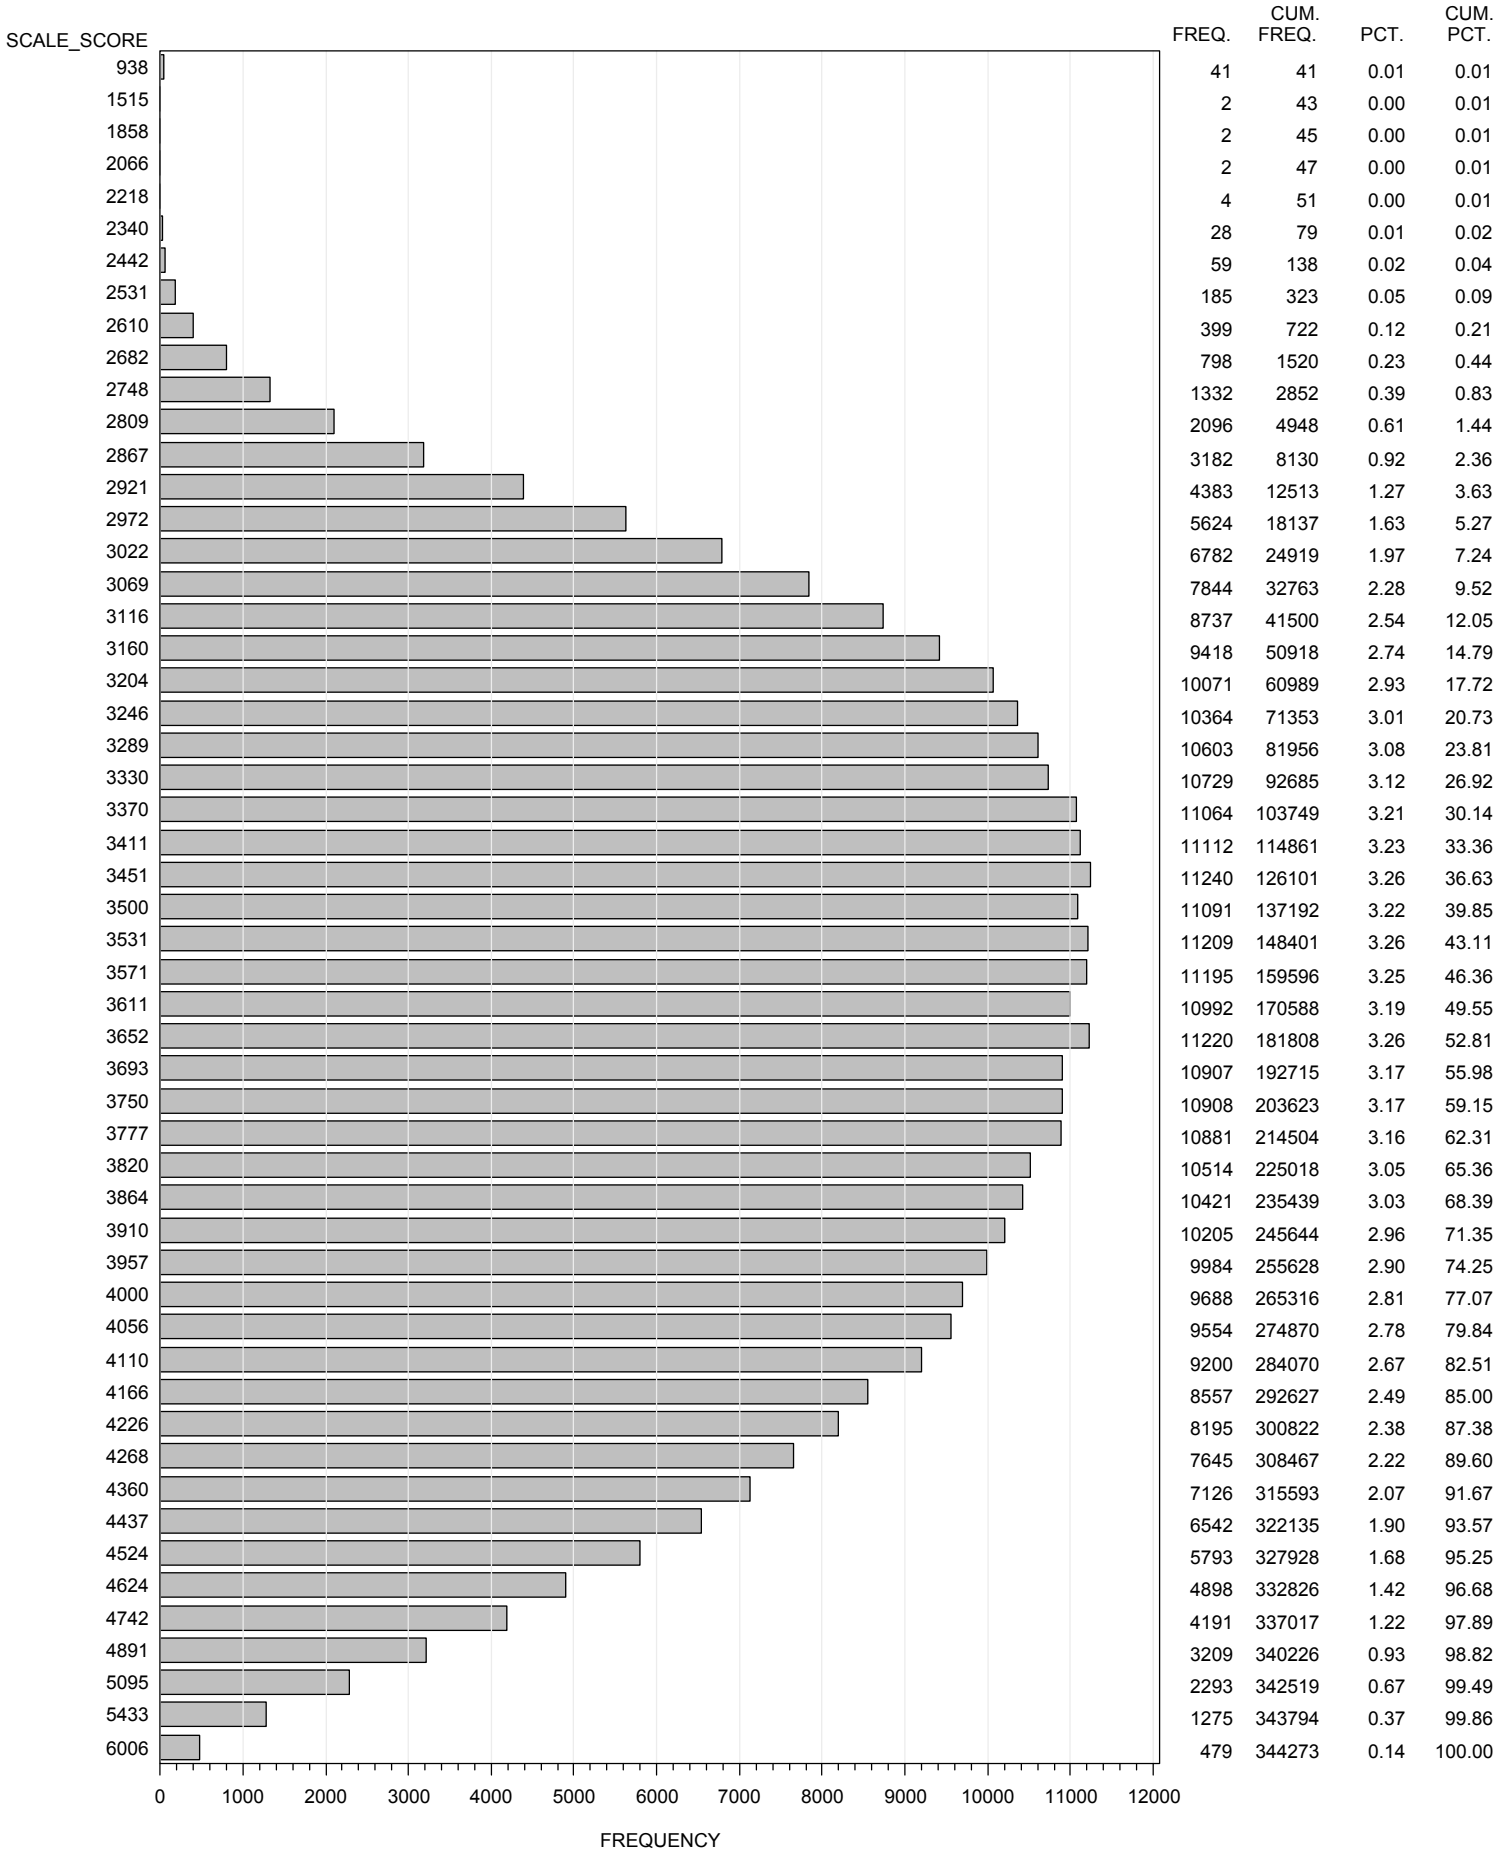

FREQUENCY DISTRIBUTION - SCALE SCORES
STAAR ENGLISH SPRING 2013
GRADE 8 SOCIAL STUDIES
ALL STUDENTS - EXCLUDING BRAILLE