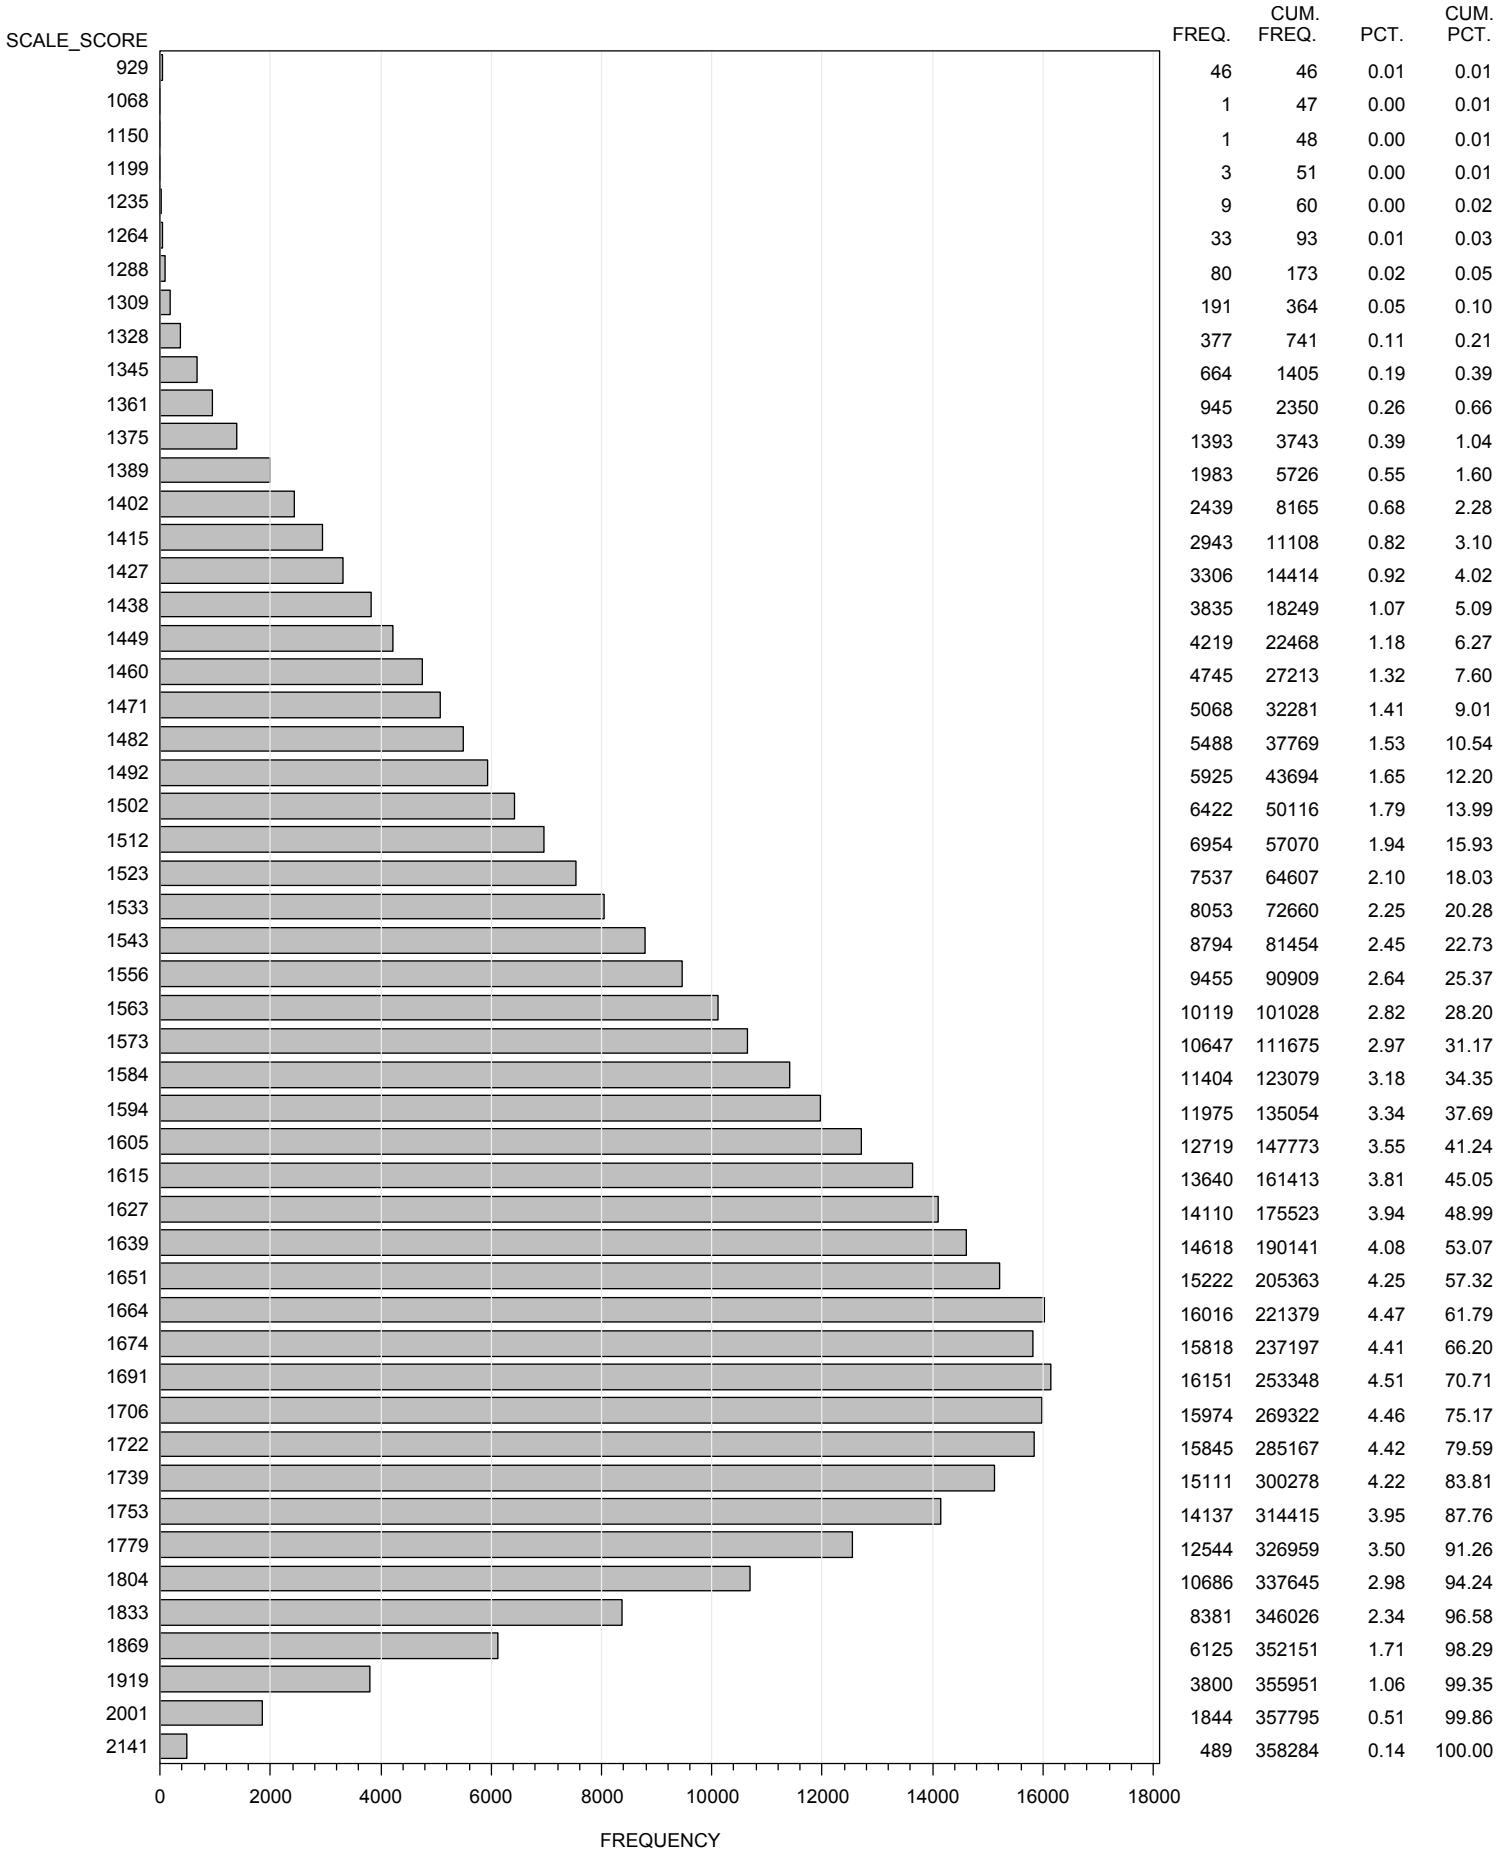

FREQUENCY DISTRIBUTION - SCALE SCORES
STAAR ENGLISH SPRING 2013
GRADE 7 READING
ALL STUDENTS - EXCLUDING BRAILLE