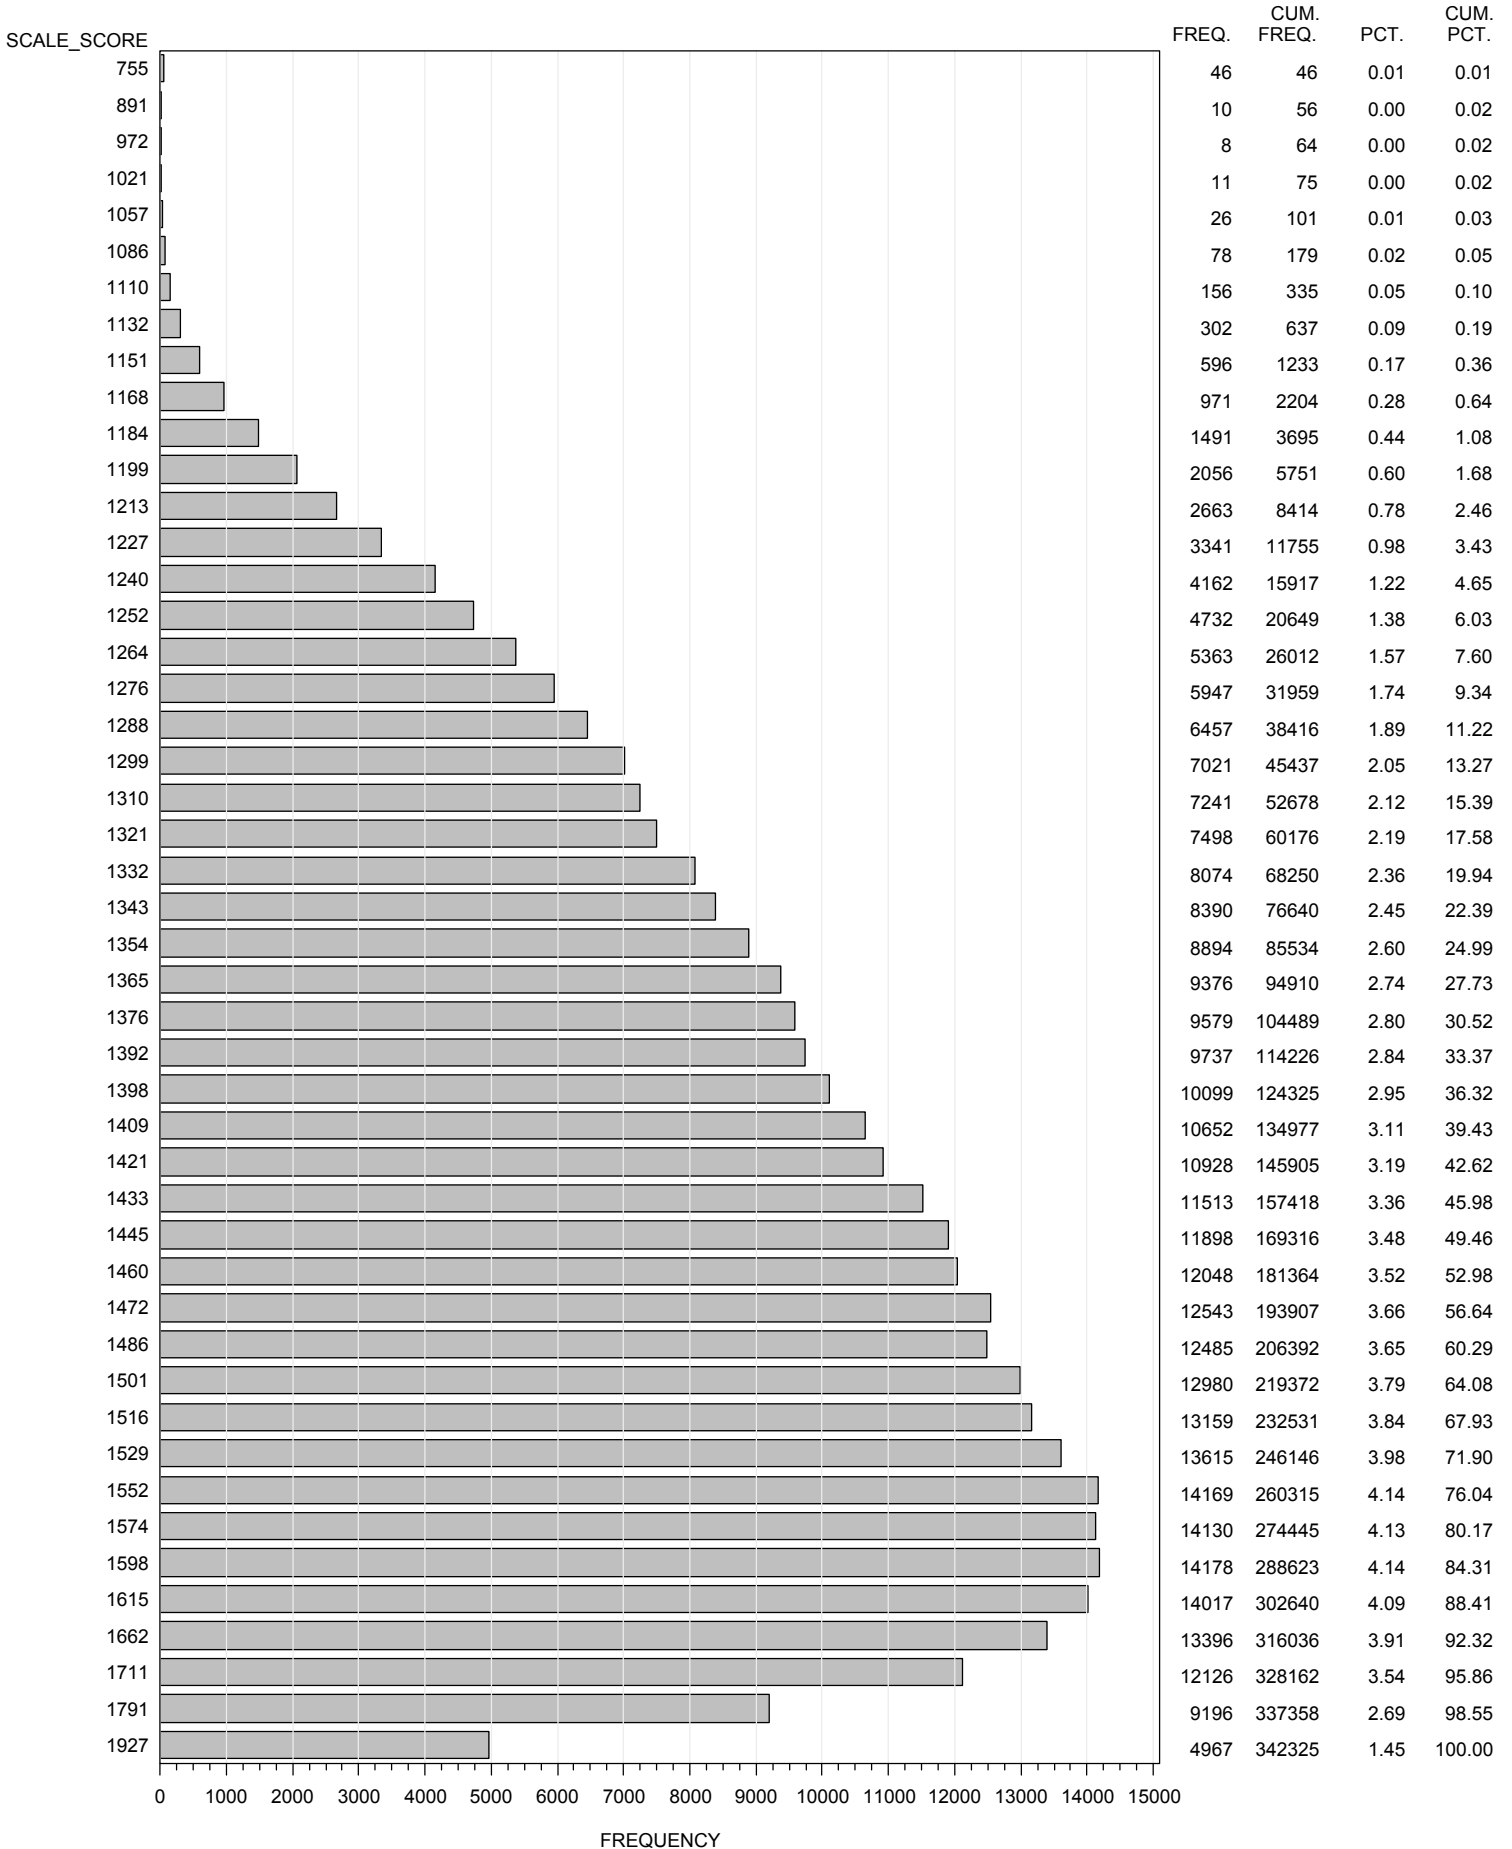

FREQUENCY DISTRIBUTION - SCALE SCORES
STAAR ENGLISH SPRING 2013
GRADE 3 MATHEMATICS
ALL STUDENTS - EXCLUDING BRAILLE