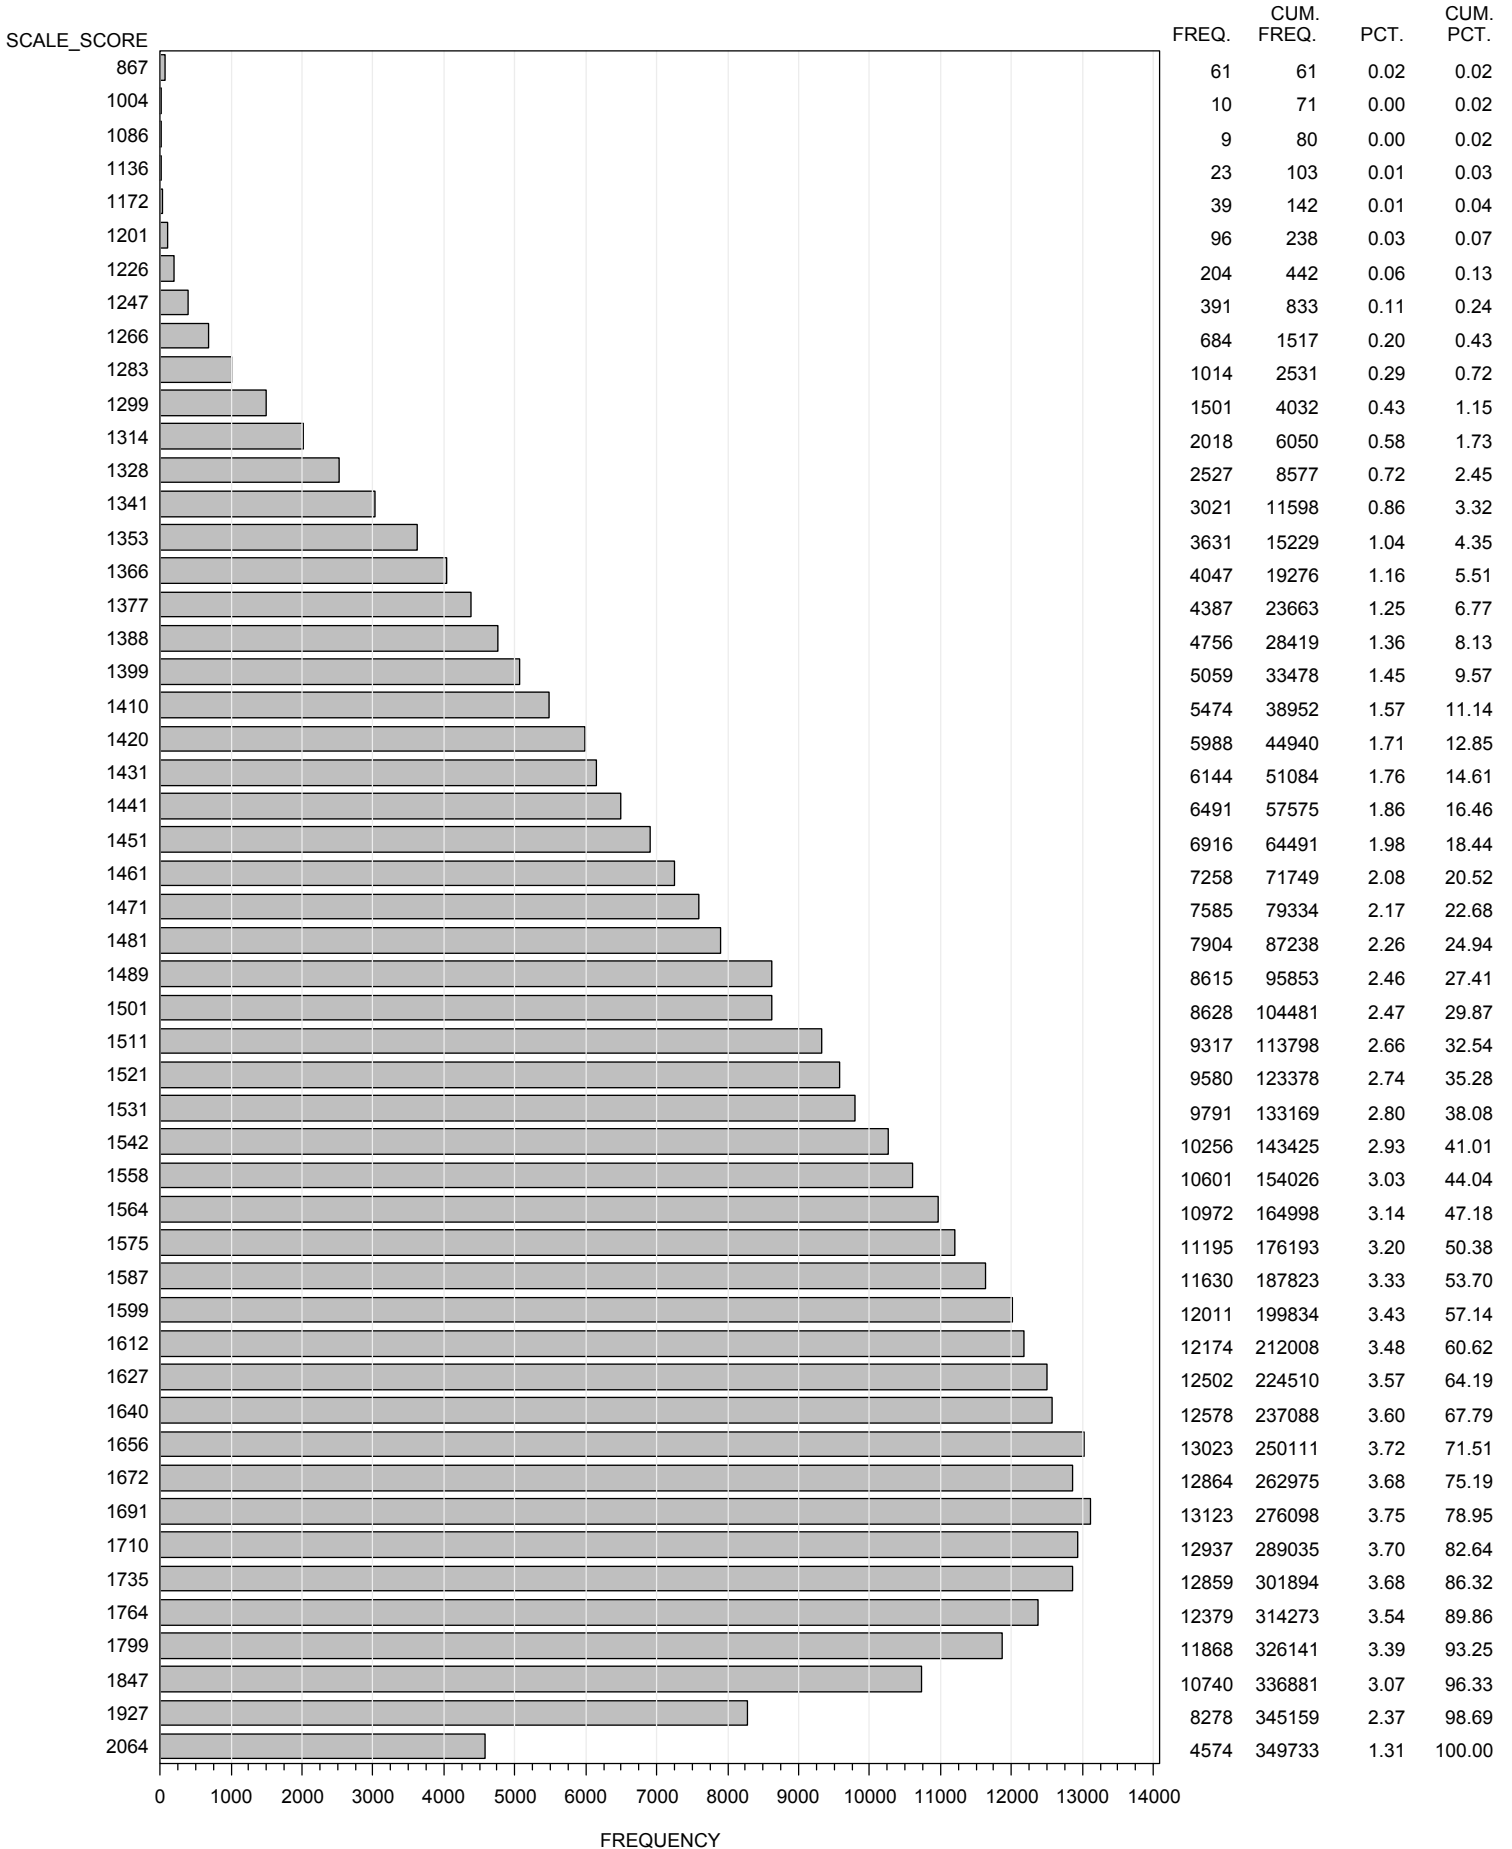

FREQUENCY DISTRIBUTION - SCALE SCORES
STAAR ENGLISH SPRING 2013
GRADE 5 MATHEMATICS
ALL STUDENTS - EXCLUDING BRAILLE