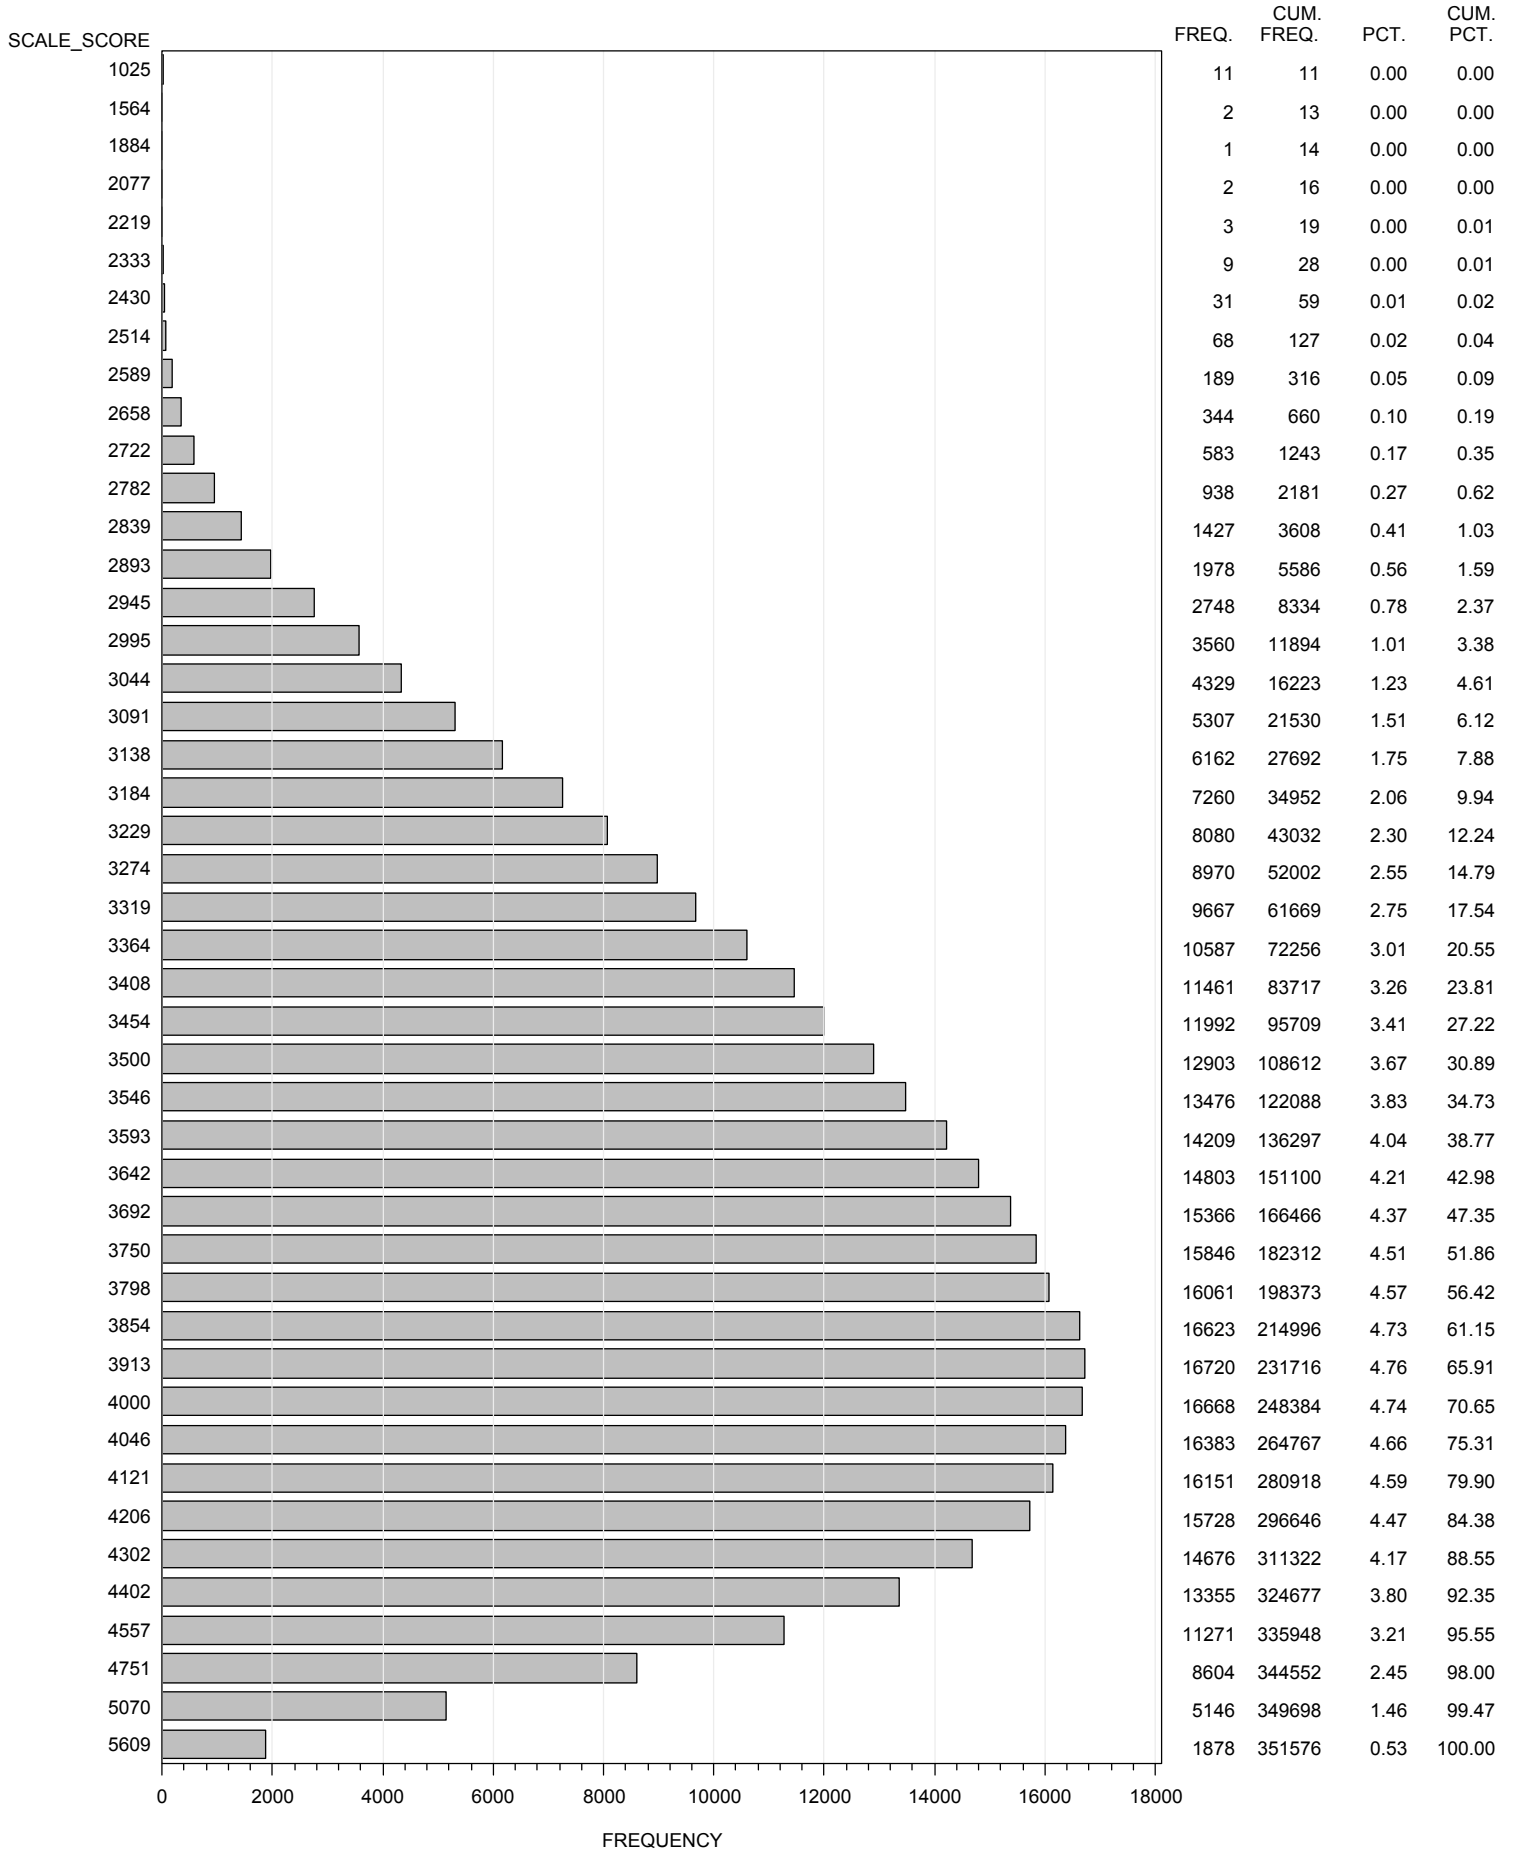

FREQUENCY DISTRIBUTION - SCALE SCORES
STAAR ENGLISH SPRING 2013
GRADE 5 SCIENCE
ALL STUDENTS - EXCLUDING BRAILLE