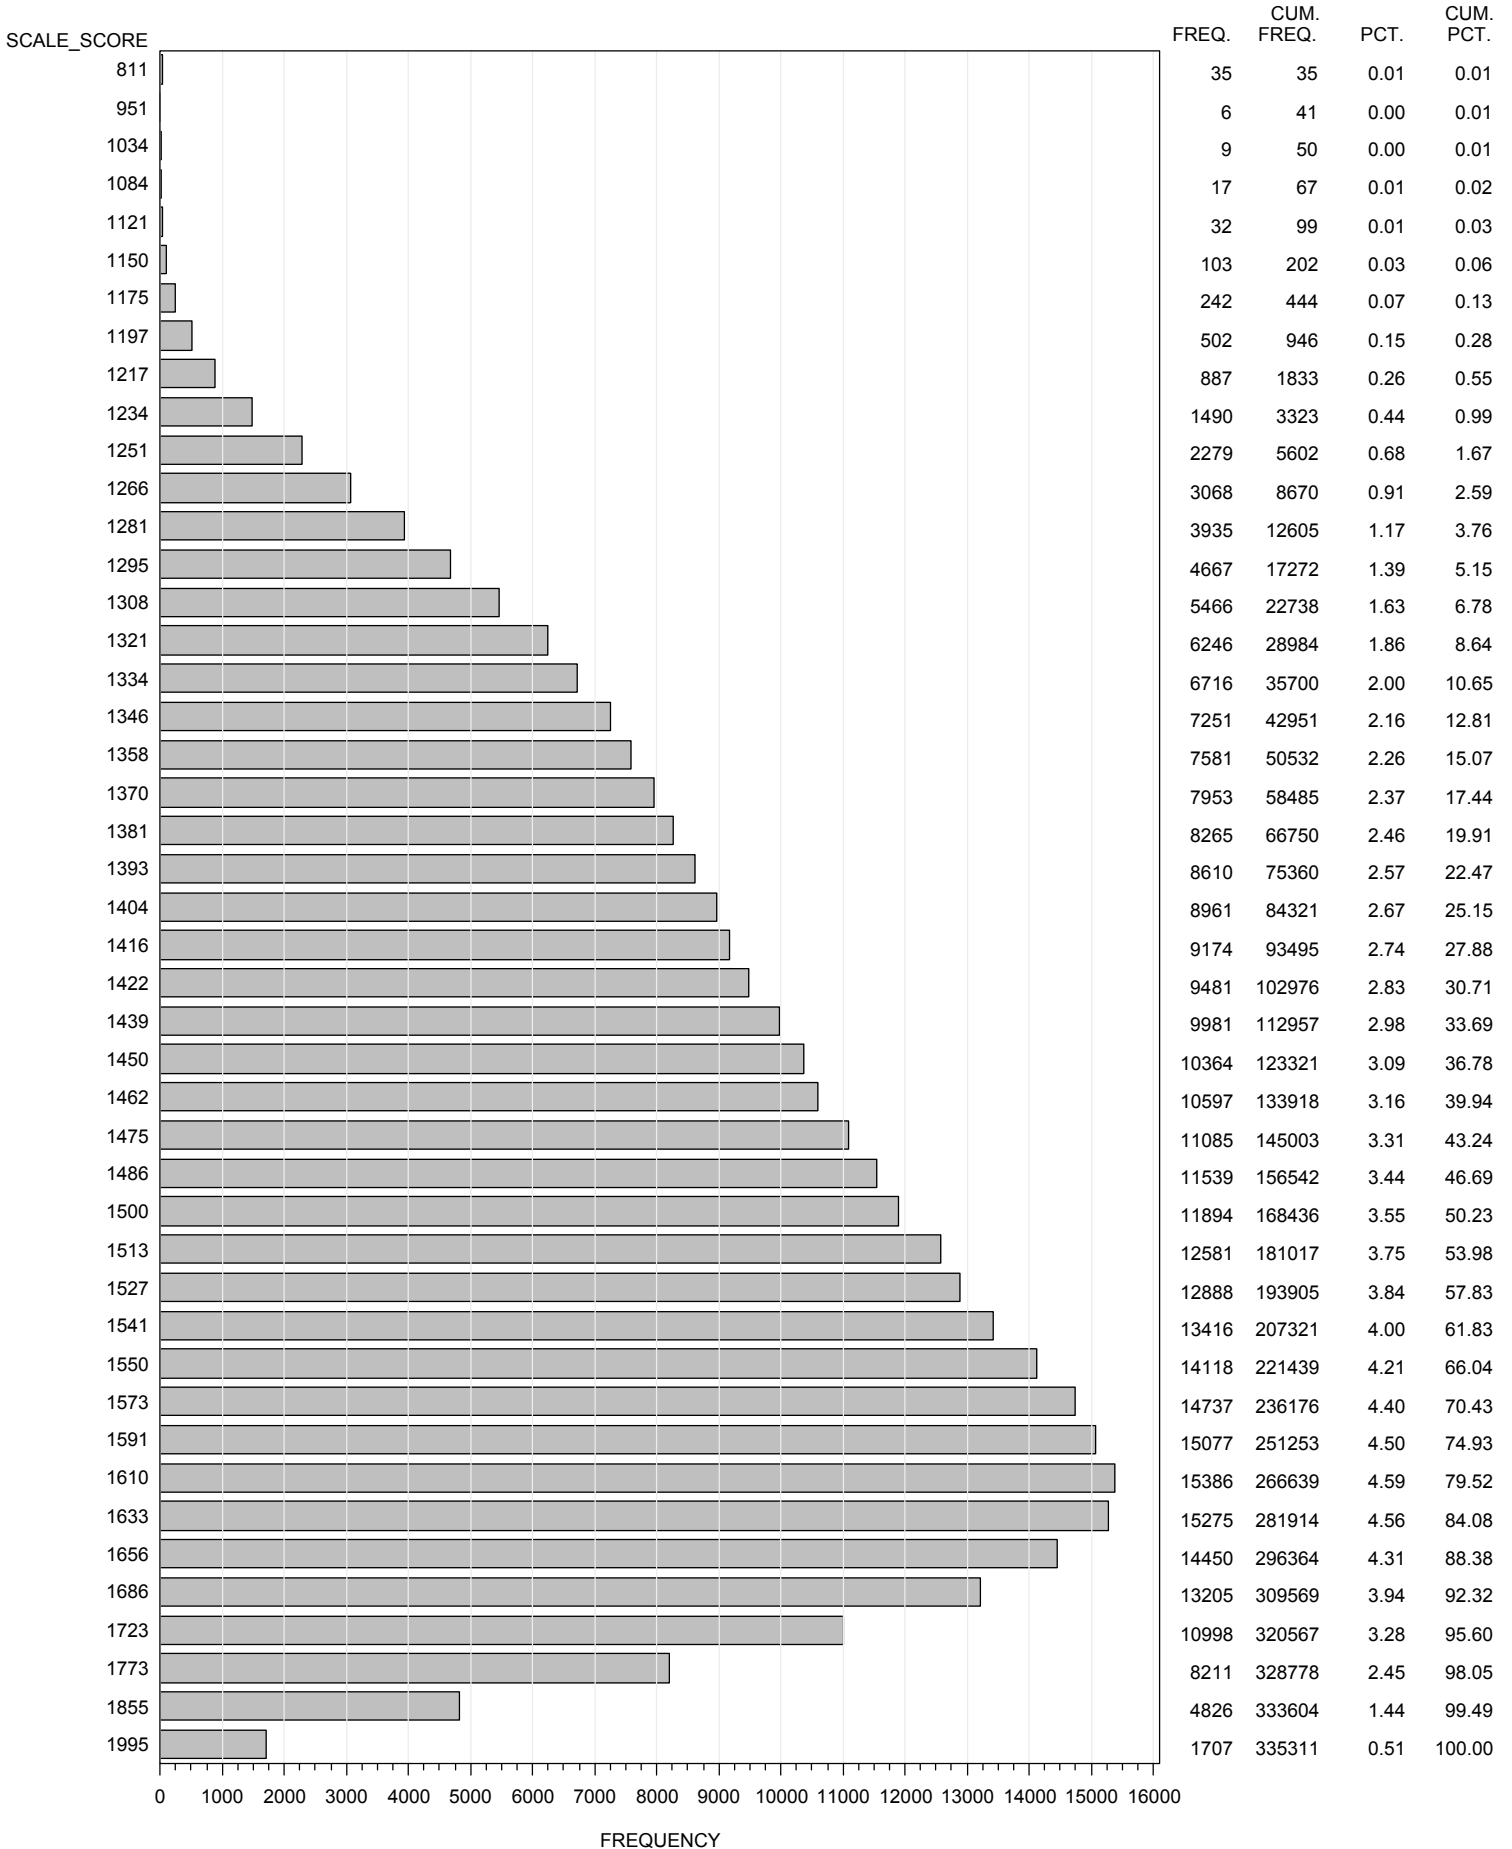

FREQUENCY DISTRIBUTION - SCALE SCORES
 STAAR ENGLISH SPRING 2013
 GRADE 3 READING
 ALL STUDENTS - EXCLUDING BRAILLE

FREQUENCY DISTRIBUTION - SCALE SCORES
 STAAR ENGLISH SPRING 2013
 GRADE 4 READING
 ALL STUDENTS - EXCLUDING BRAILLE