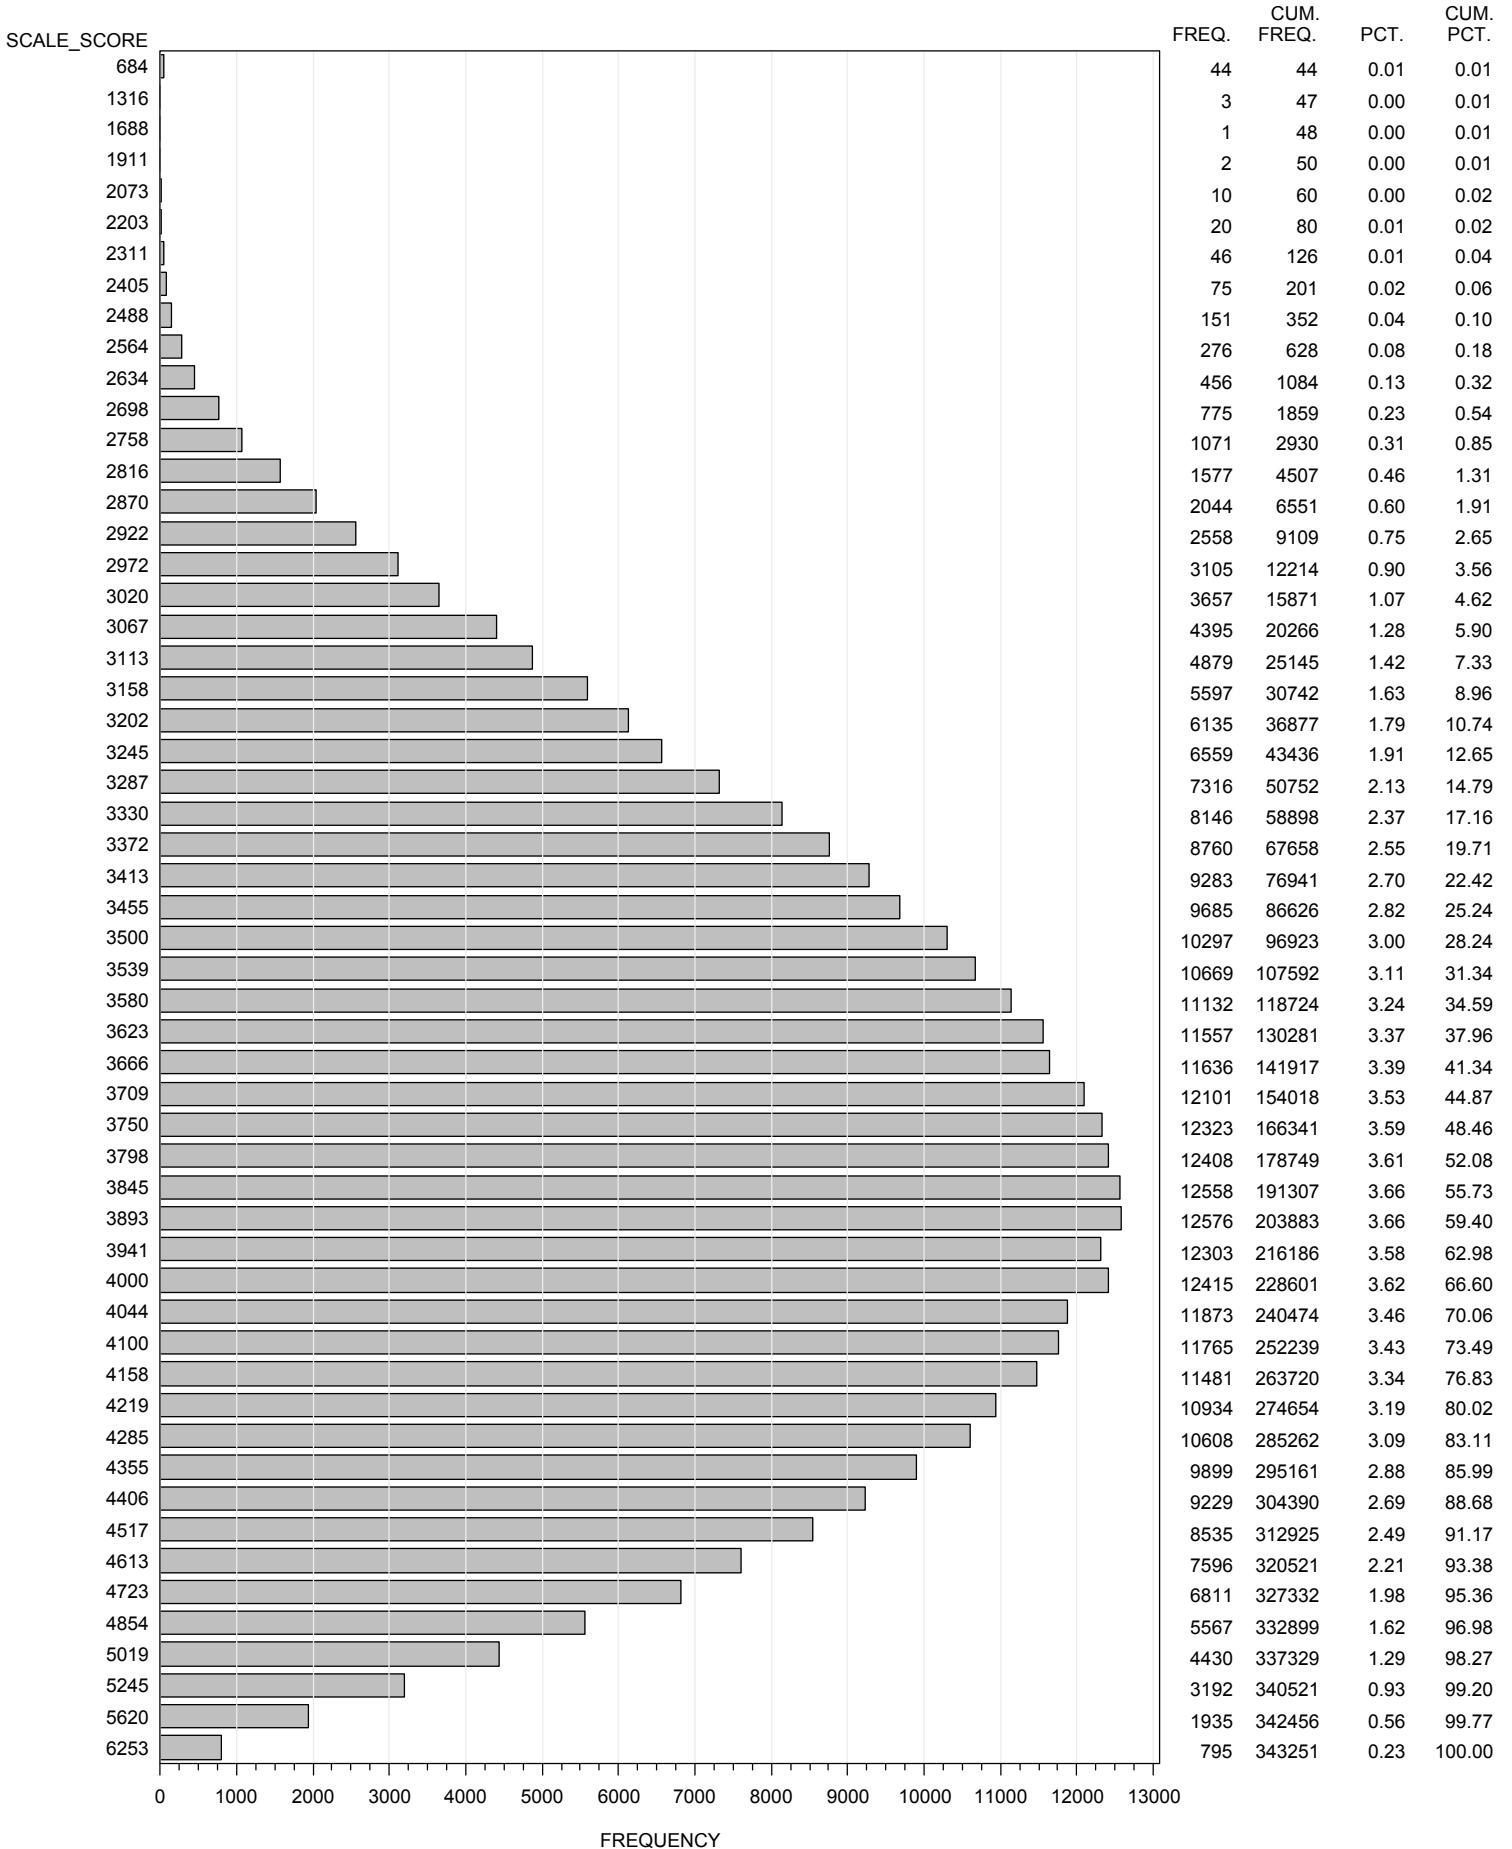

FREQUENCY DISTRIBUTION - SCALE SCORES
STAAR ENGLISH SPRING 2013
GRADE 8 SCIENCE
ALL STUDENTS - EXCLUDING BRAILLE