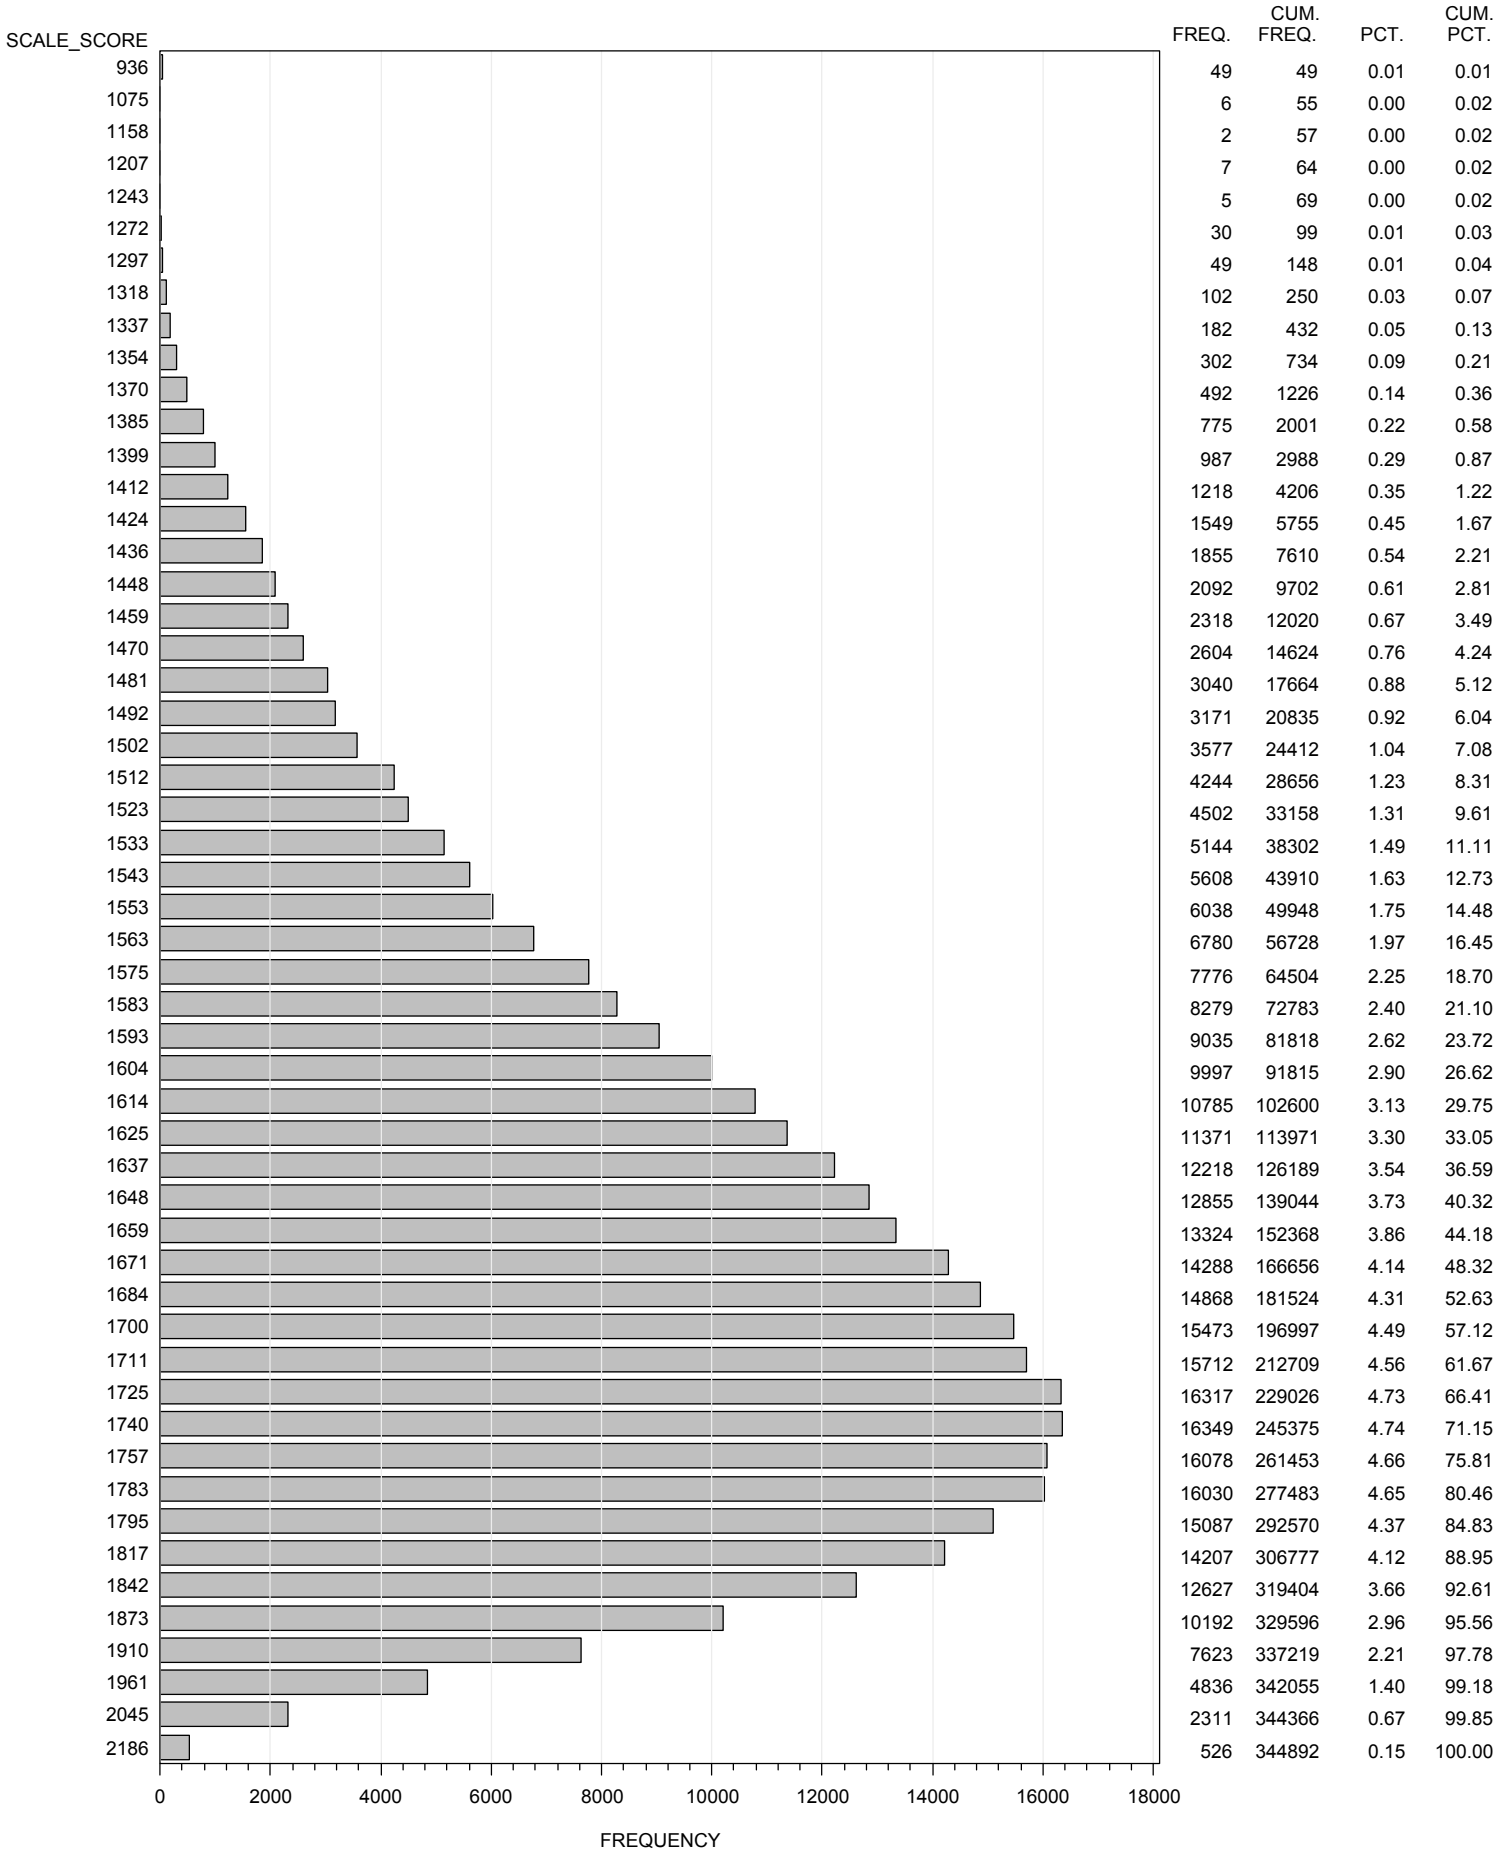

FREQUENCY DISTRIBUTION - SCALE SCORES
STAAR ENGLISH SPRING 2013
GRADE 8 READING
ALL STUDENTS - EXCLUDING BRAILLE