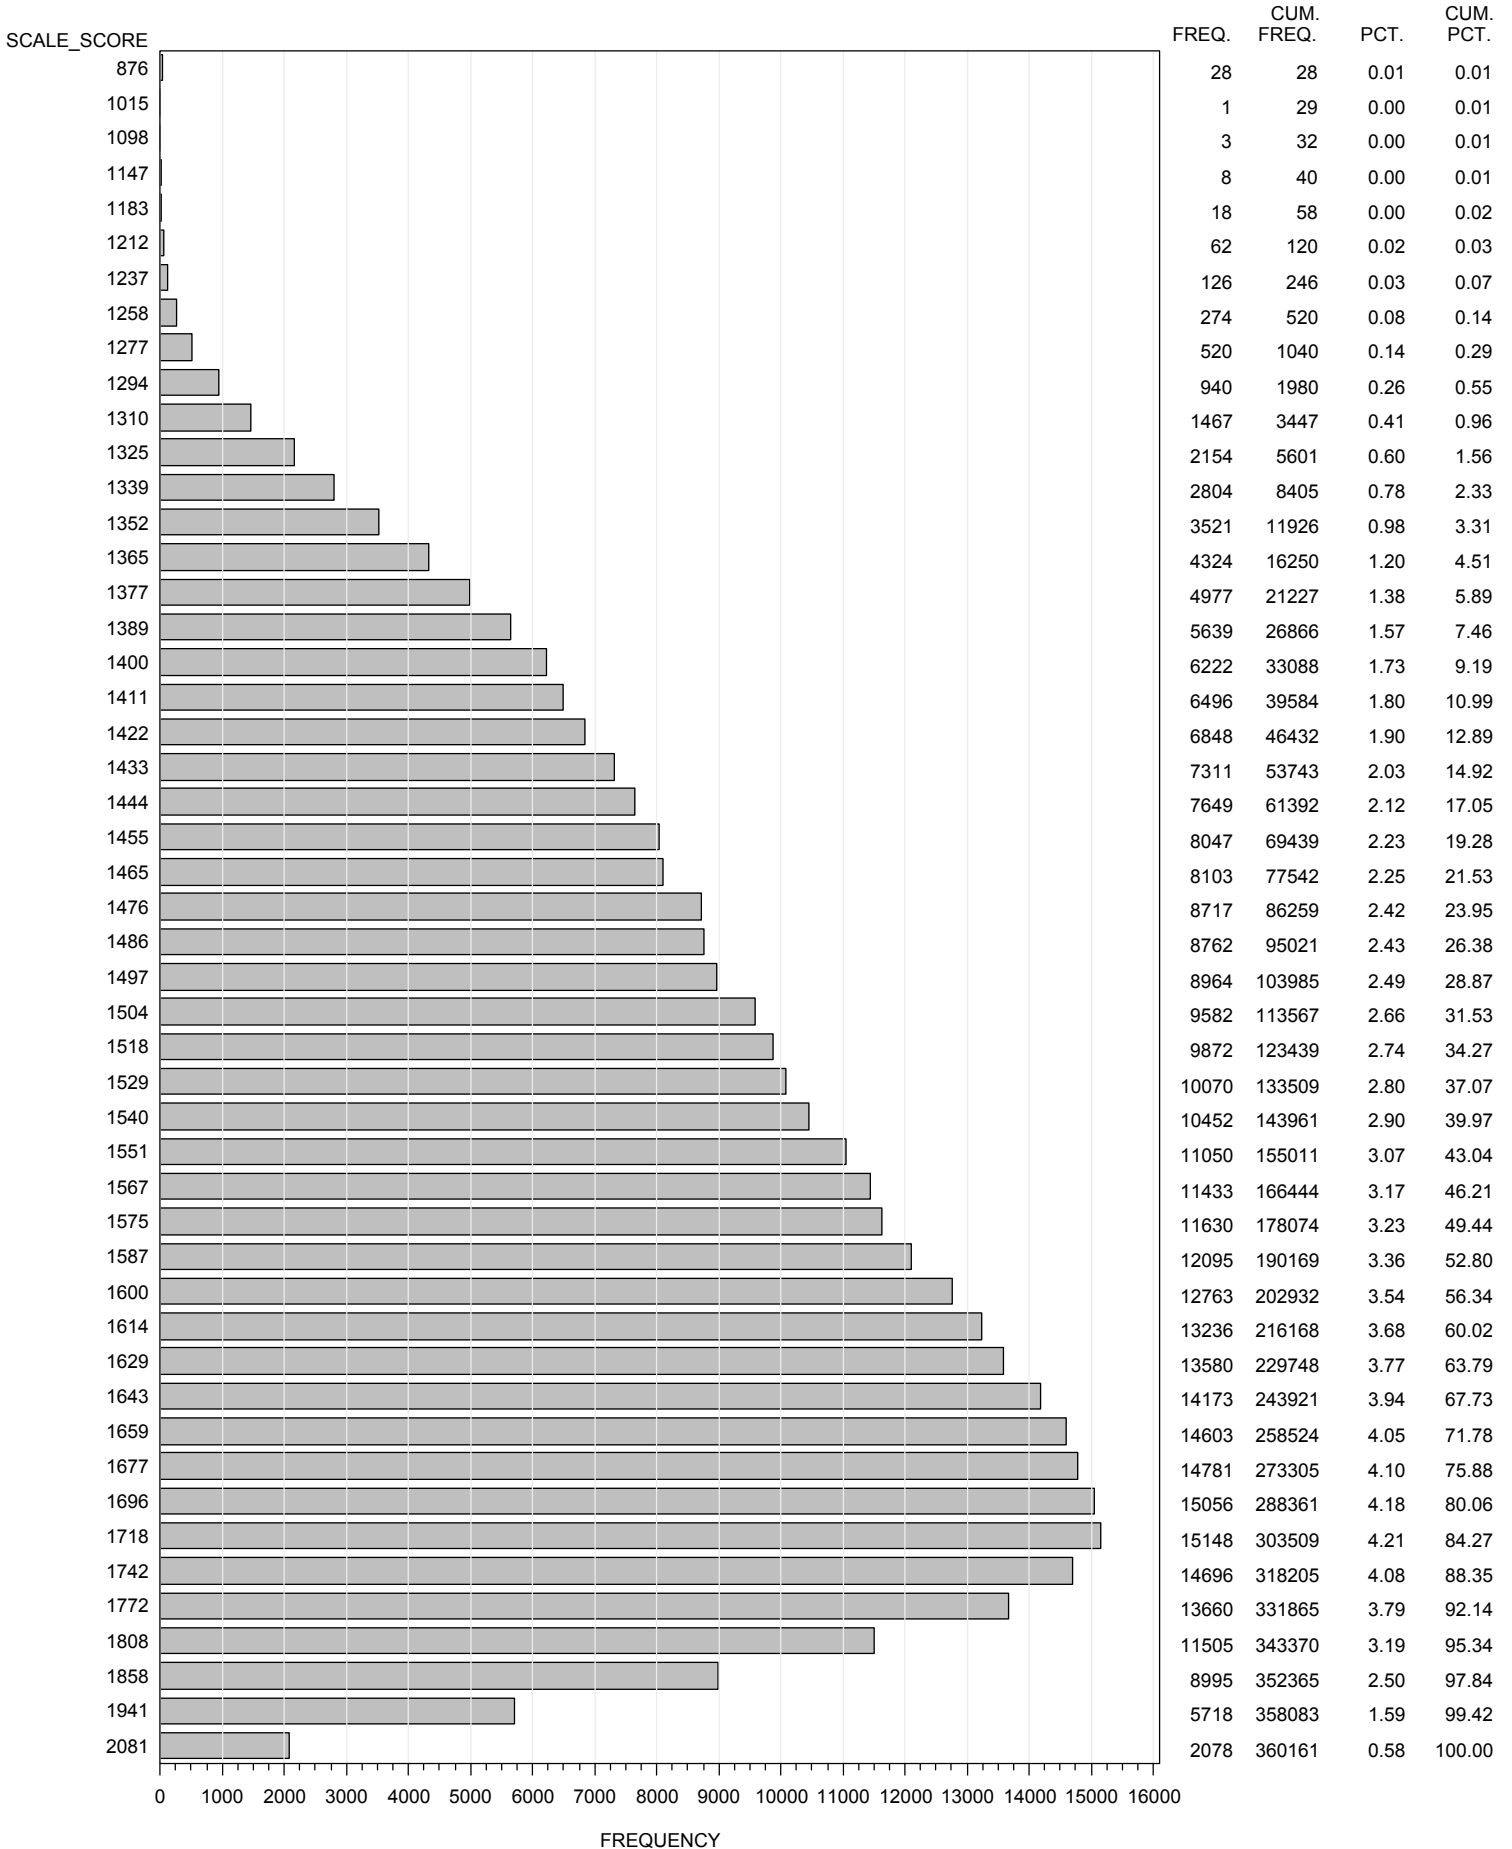

FREQUENCY DISTRIBUTION - SCALE SCORES
STAAR ENGLISH SPRING 2013
GRADE 6 READING
ALL STUDENTS - EXCLUDING BRAILLE