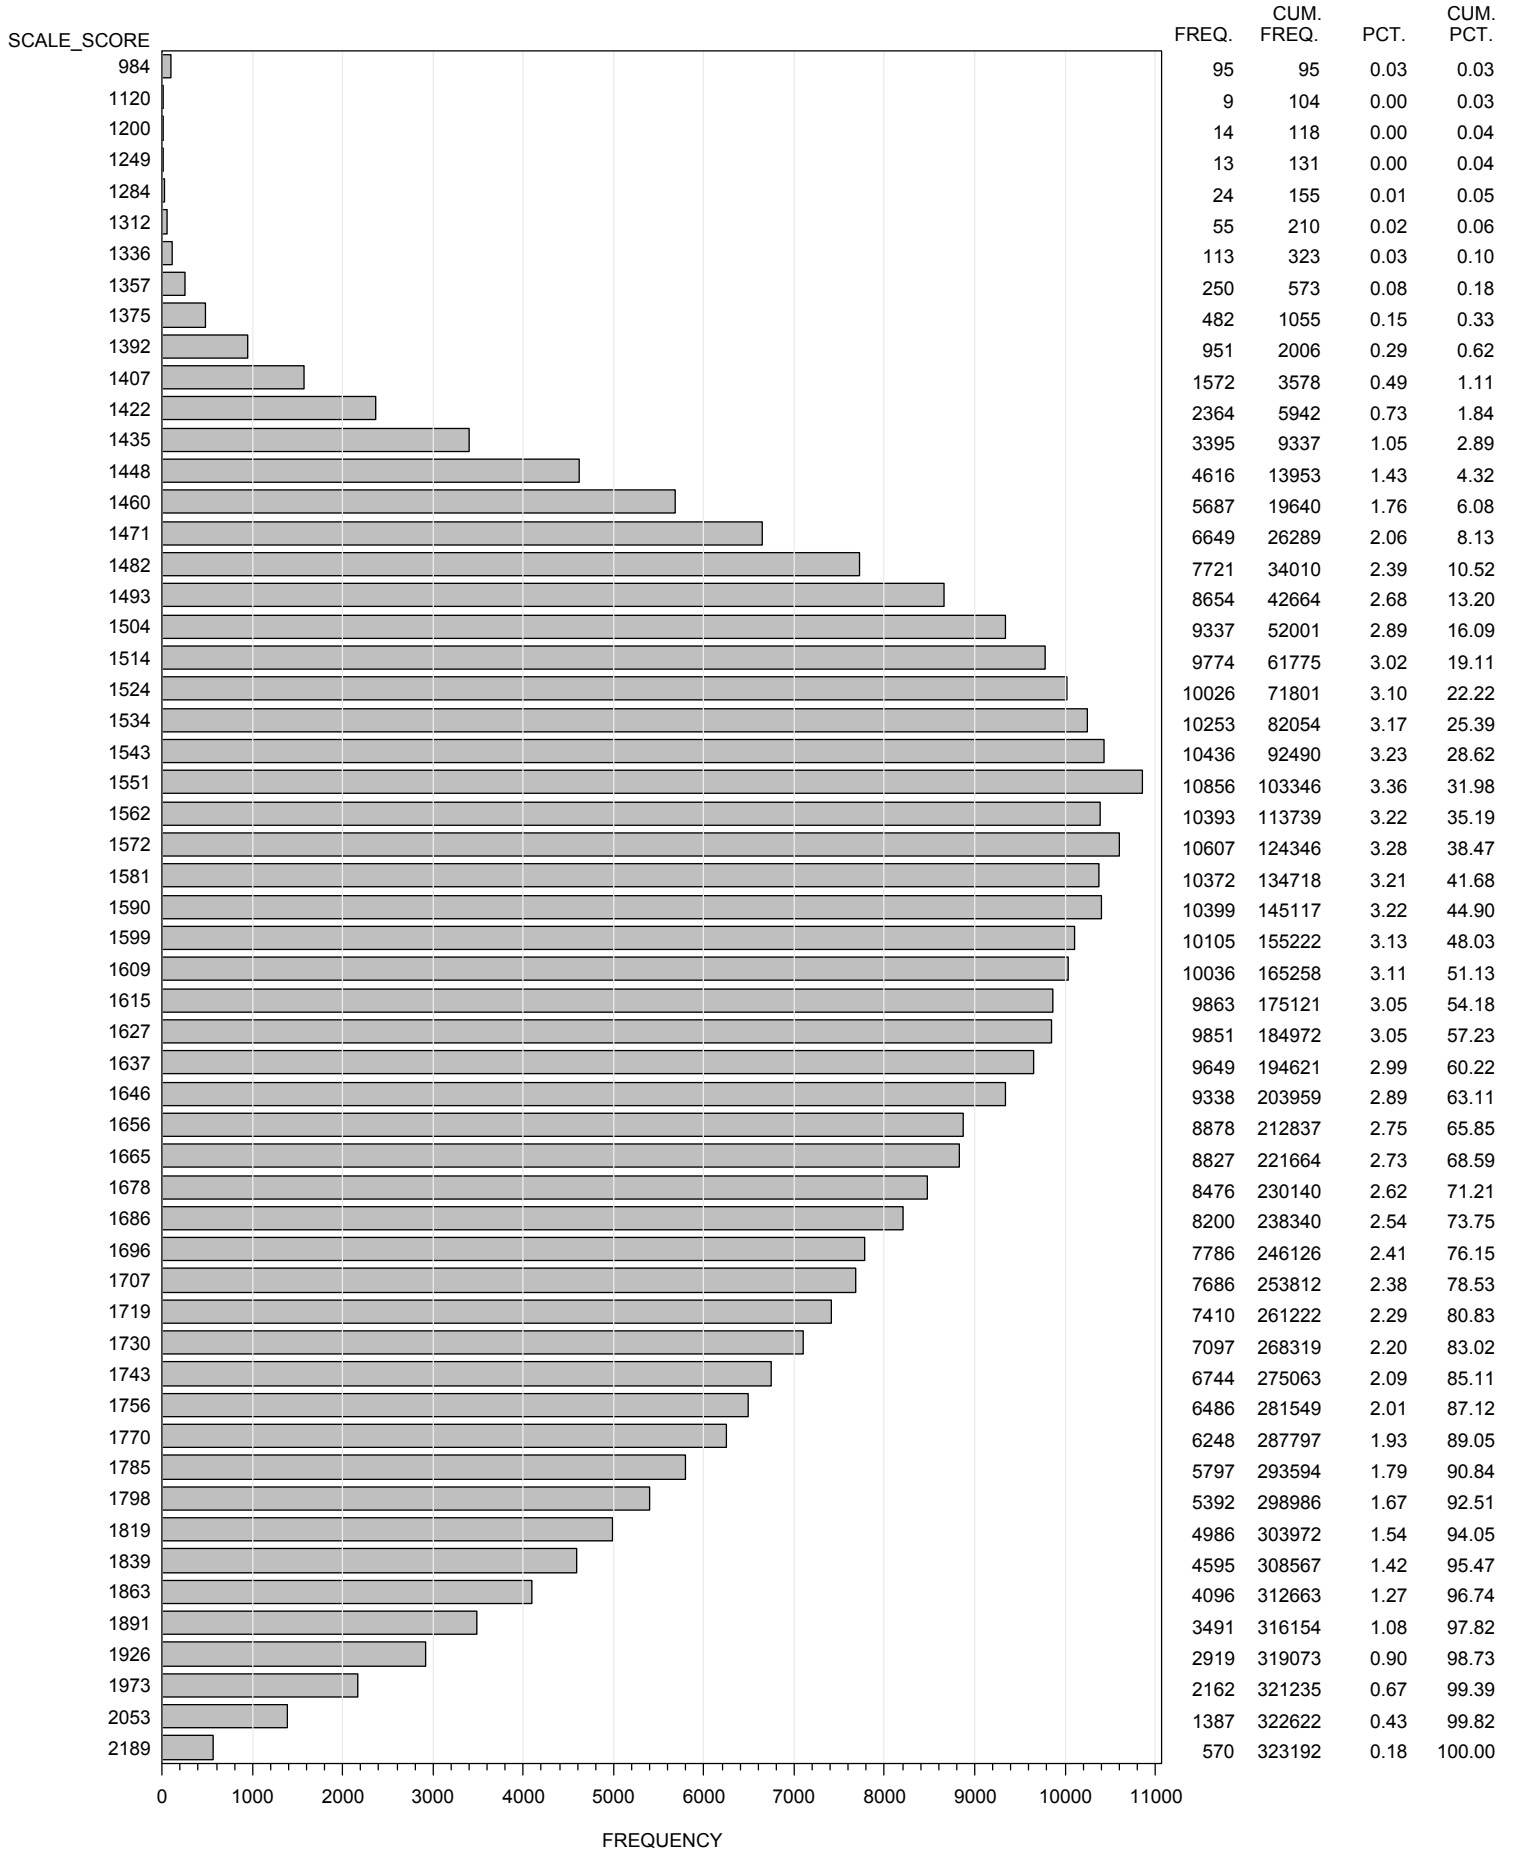

FREQUENCY DISTRIBUTION - SCALE SCORES
STAAR ENGLISH SPRING 2013
GRADE 7 MATHEMATICS
ALL STUDENTS - EXCLUDING BRAILLE