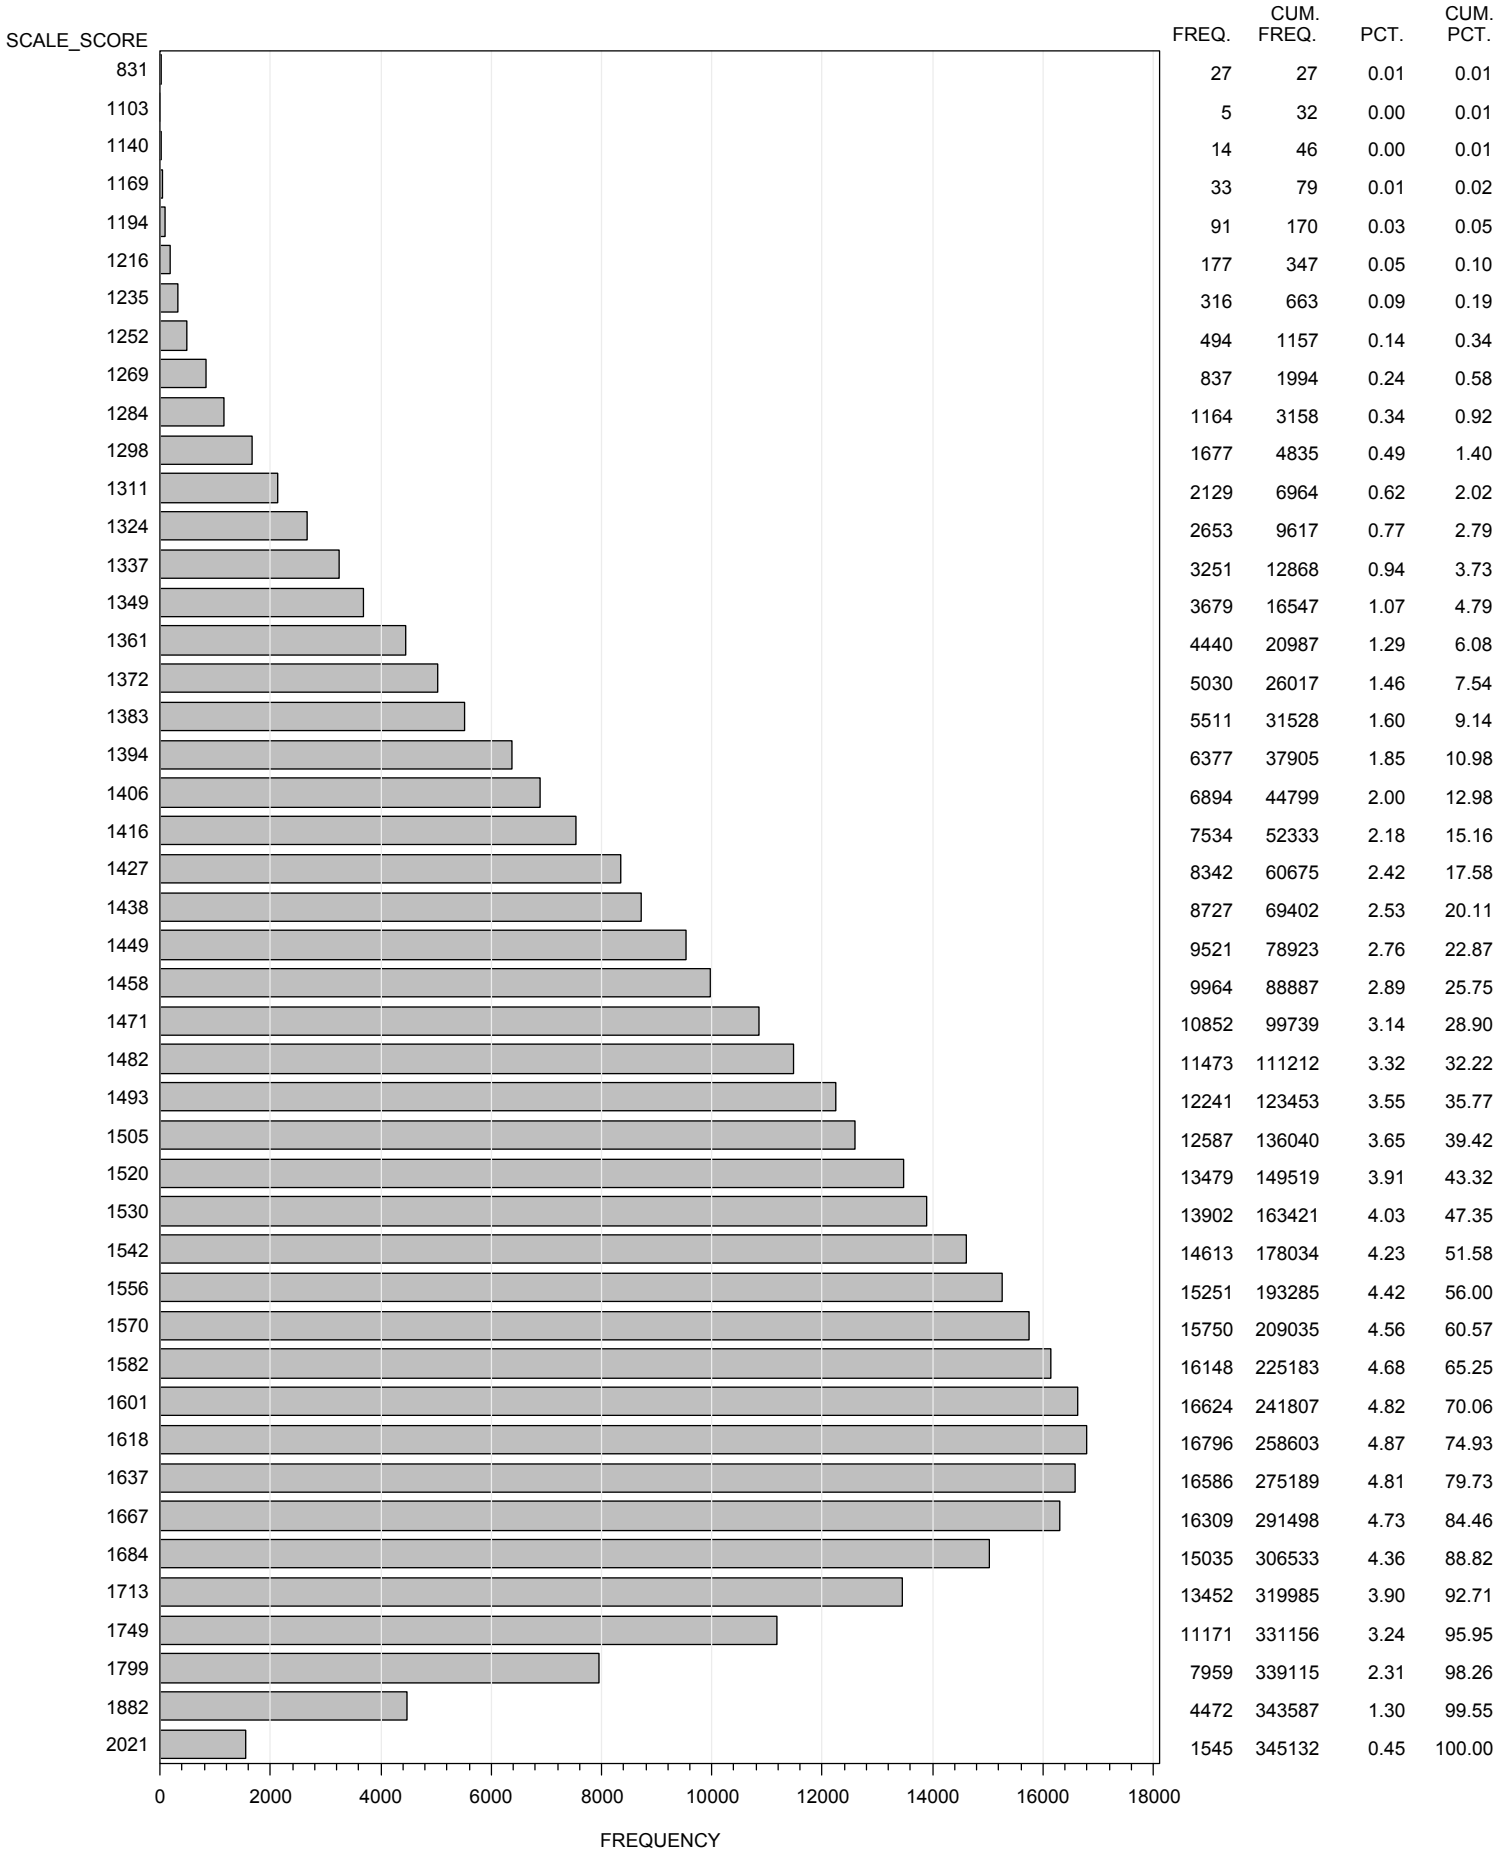

FREQUENCY DISTRIBUTION - SCALE SCORES
STAAR ENGLISH SPRING 2013
GRADE 5 READING
ALL STUDENTS - EXCLUDING BRAILLE