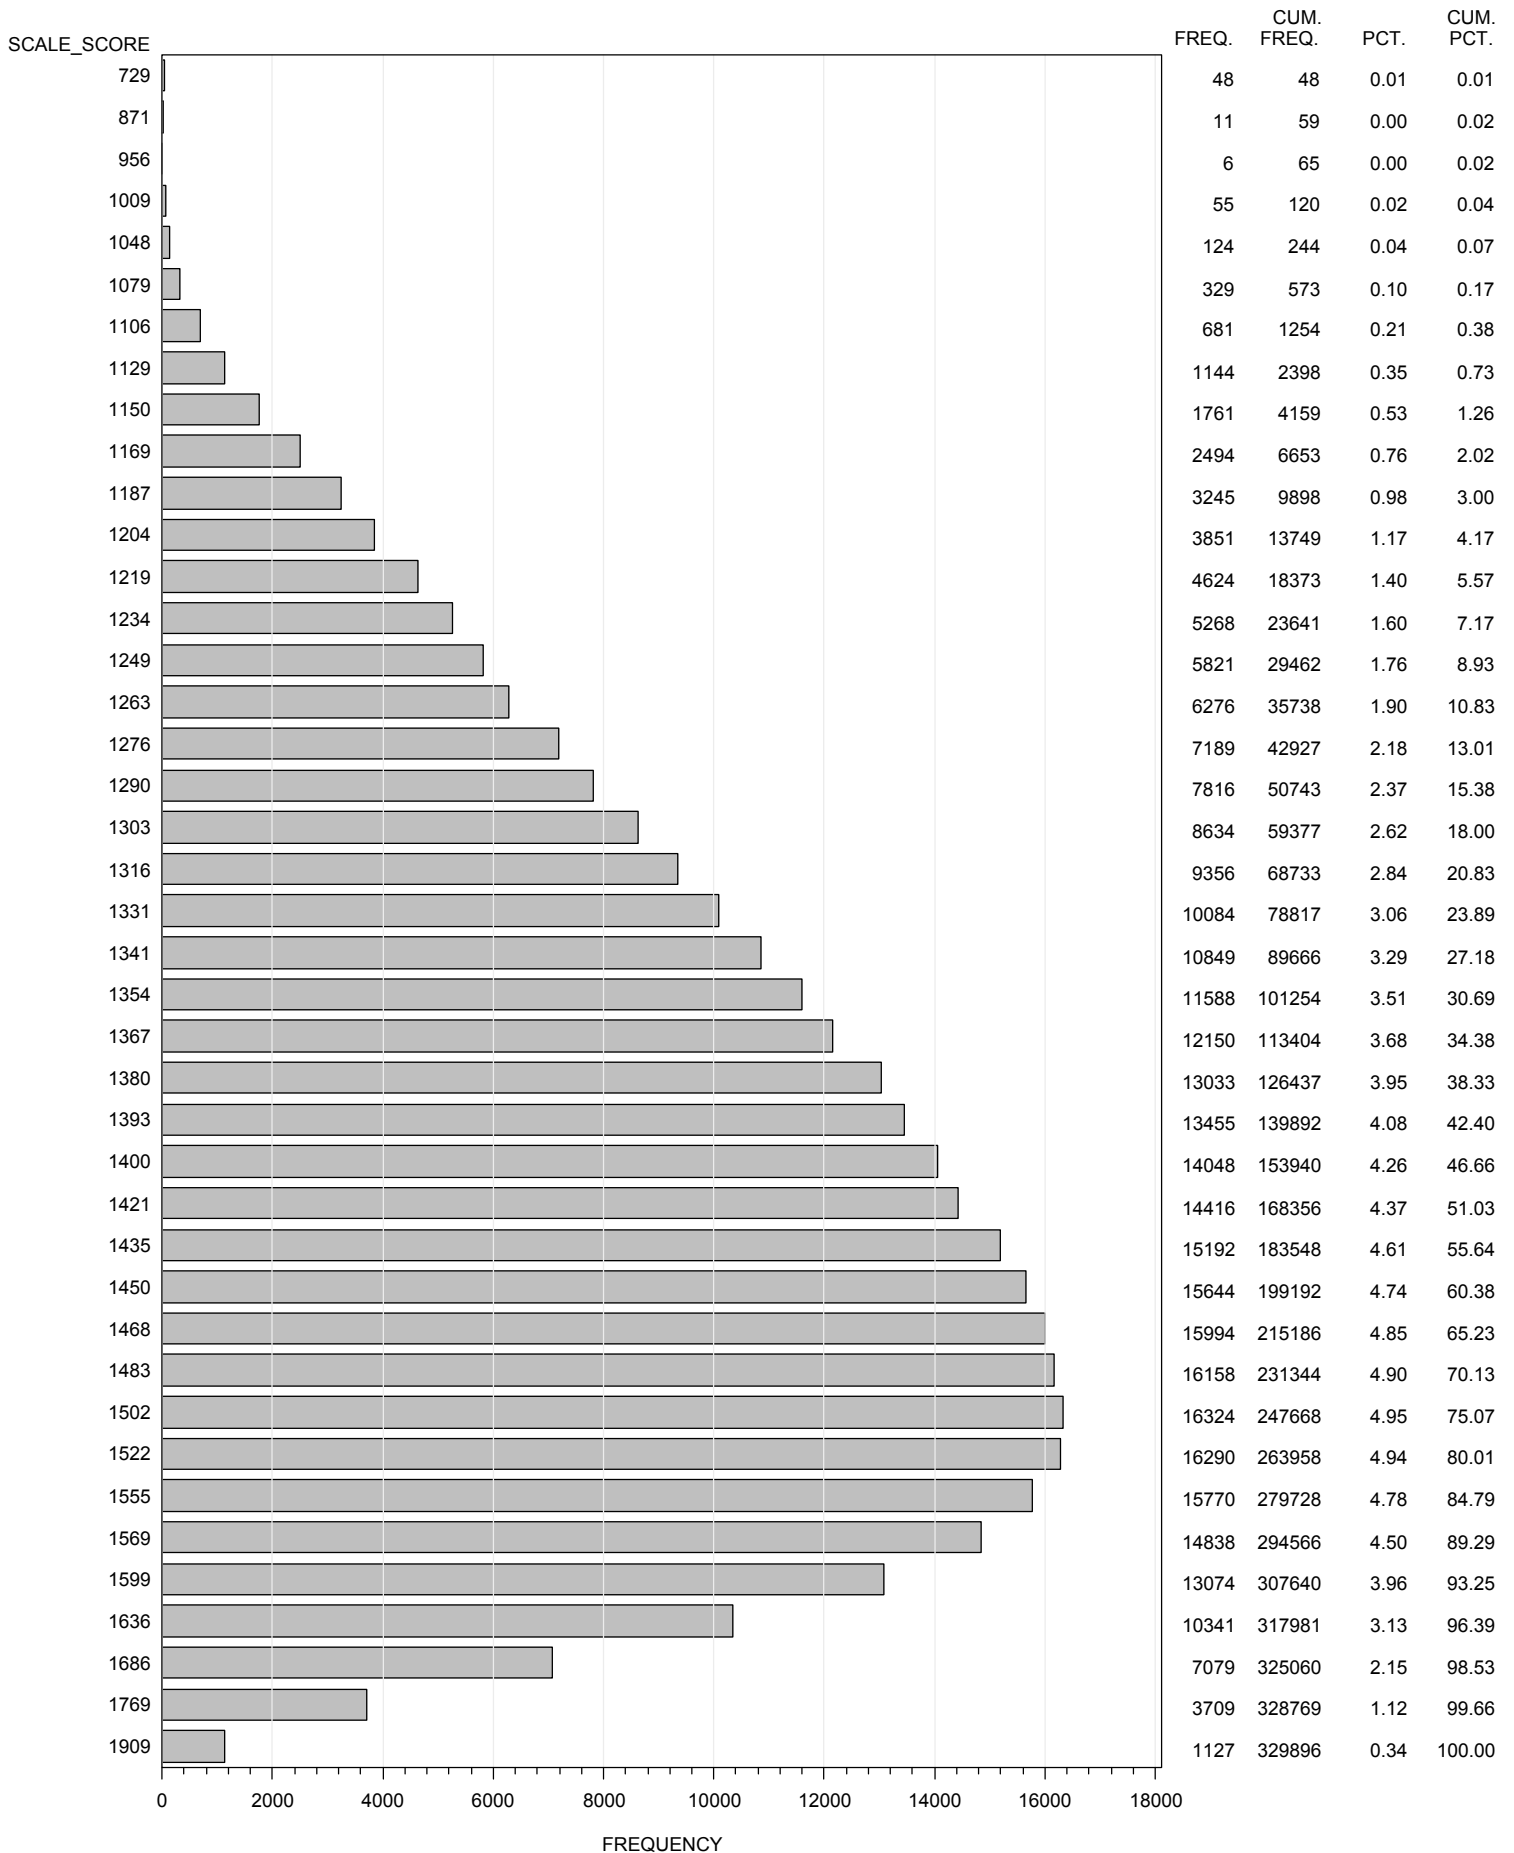

FREQUENCY DISTRIBUTION - SCALE SCORES
 STAAR ENGLISH SPRING 2013
 GRADE 3 READING
 ALL STUDENTS - EXCLUDING BRAILLE

FREQUENCY DISTRIBUTION - SCALE SCORES
 STAAR ENGLISH SPRING 2013
 GRADE 4 READING
 ALL STUDENTS - EXCLUDING BRAILLE