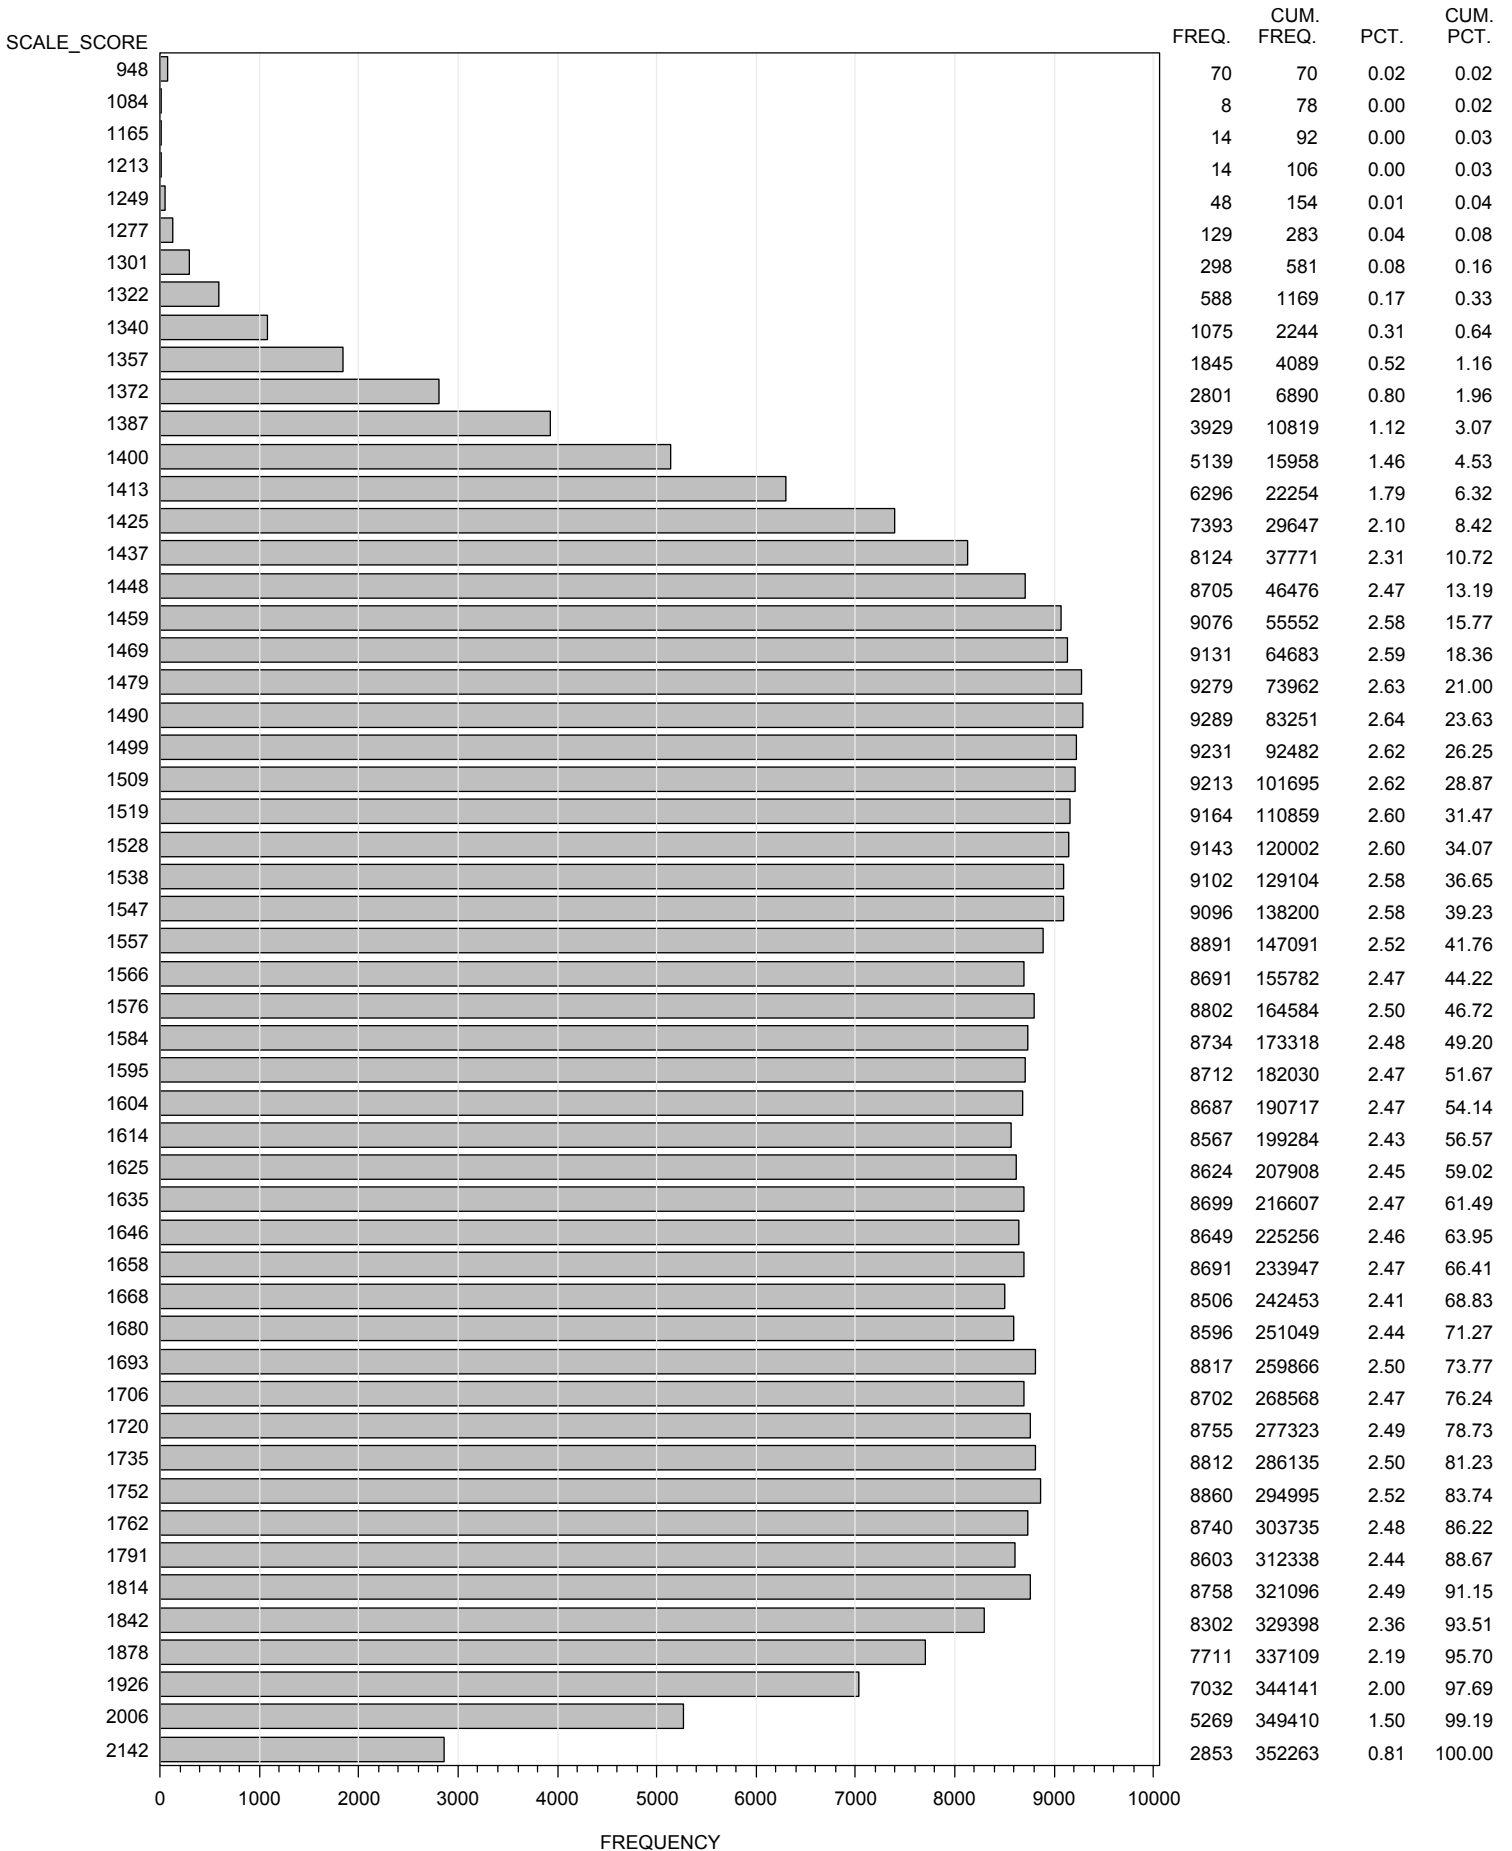

FREQUENCY DISTRIBUTION - SCALE SCORES
STAAR ENGLISH SPRING 2013
GRADE 6 MATHEMATICS
ALL STUDENTS - EXCLUDING BRAILLE