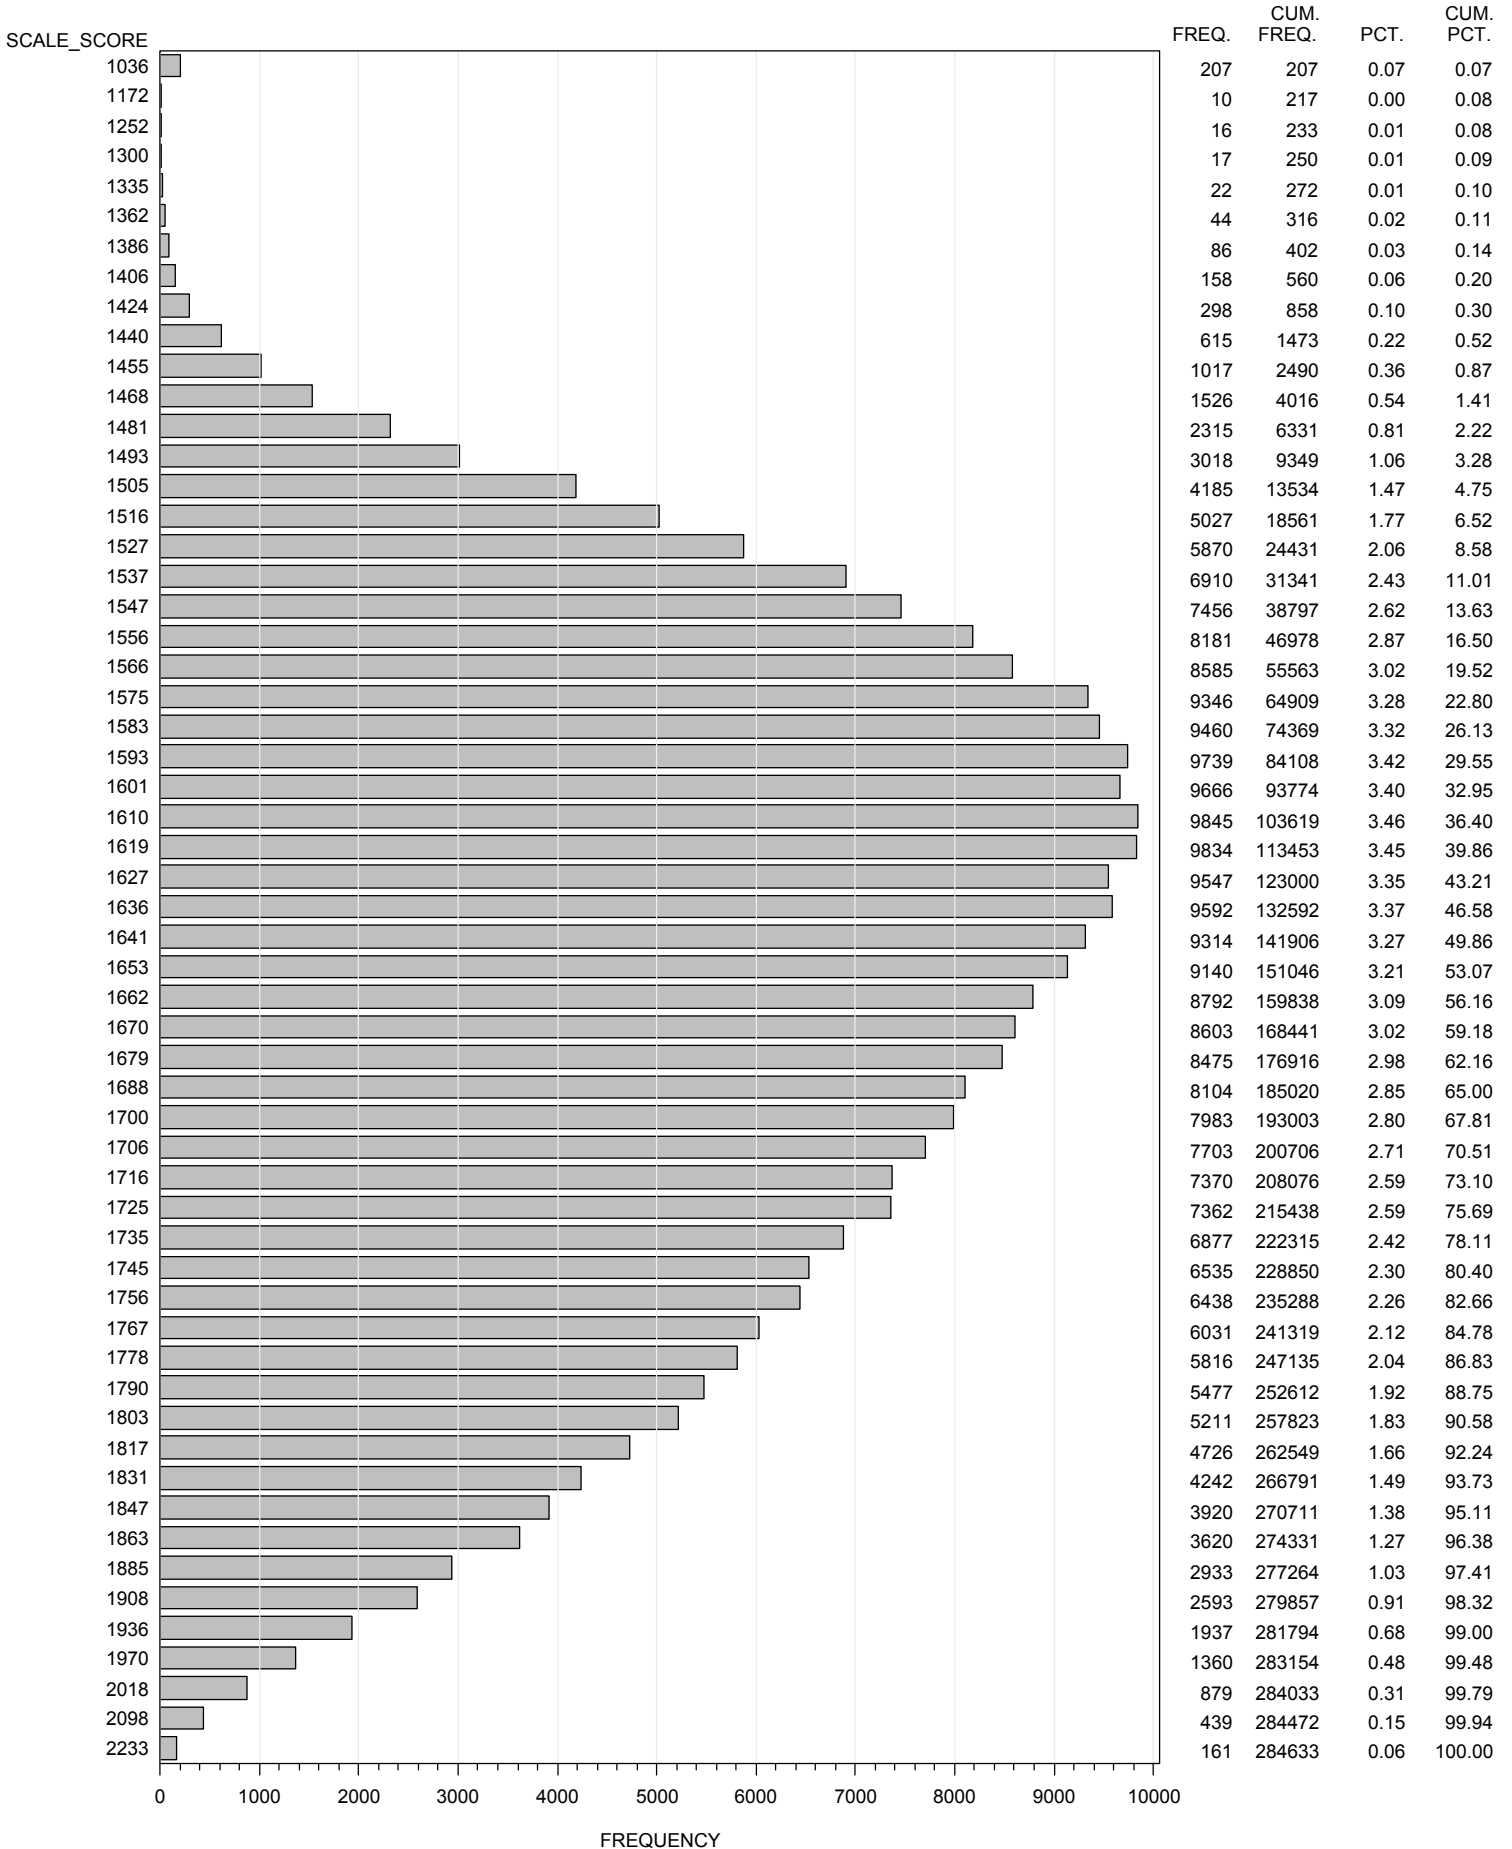

FREQUENCY DISTRIBUTION - SCALE SCORES
STAAR ENGLISH SPRING 2013
GRADE 8 MATHEMATICS
ALL STUDENTS - EXCLUDING BRAILLE