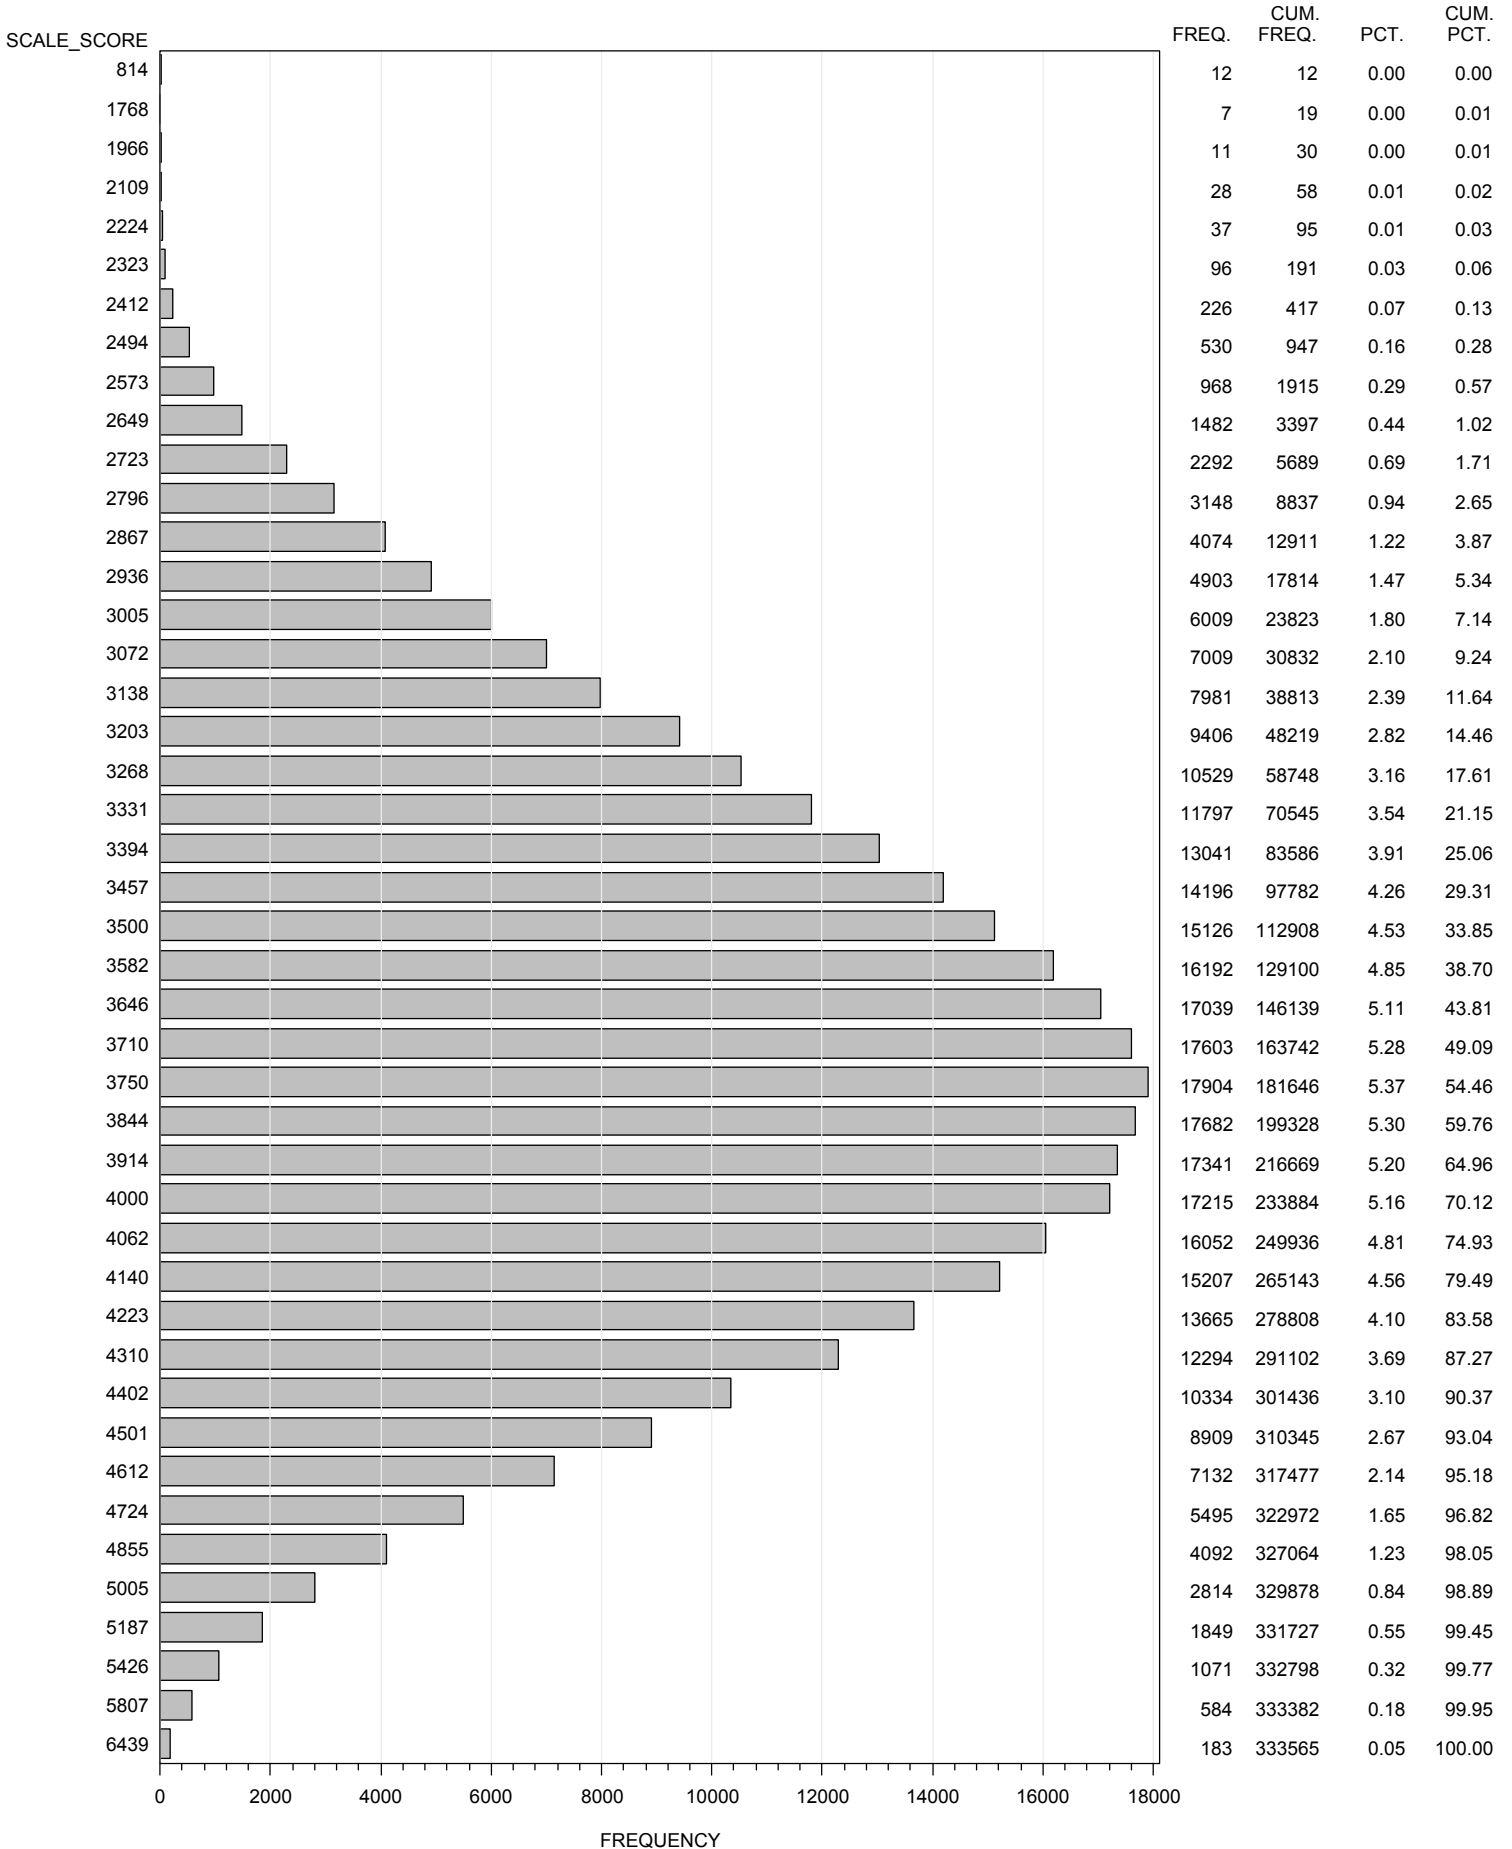

FREQUENCY DISTRIBUTION - SCALE SCORES
STAAR ENGLISH SPRING 2013
GRADE 4 WRITING
ALL STUDENTS - EXCLUDING BRAILLE