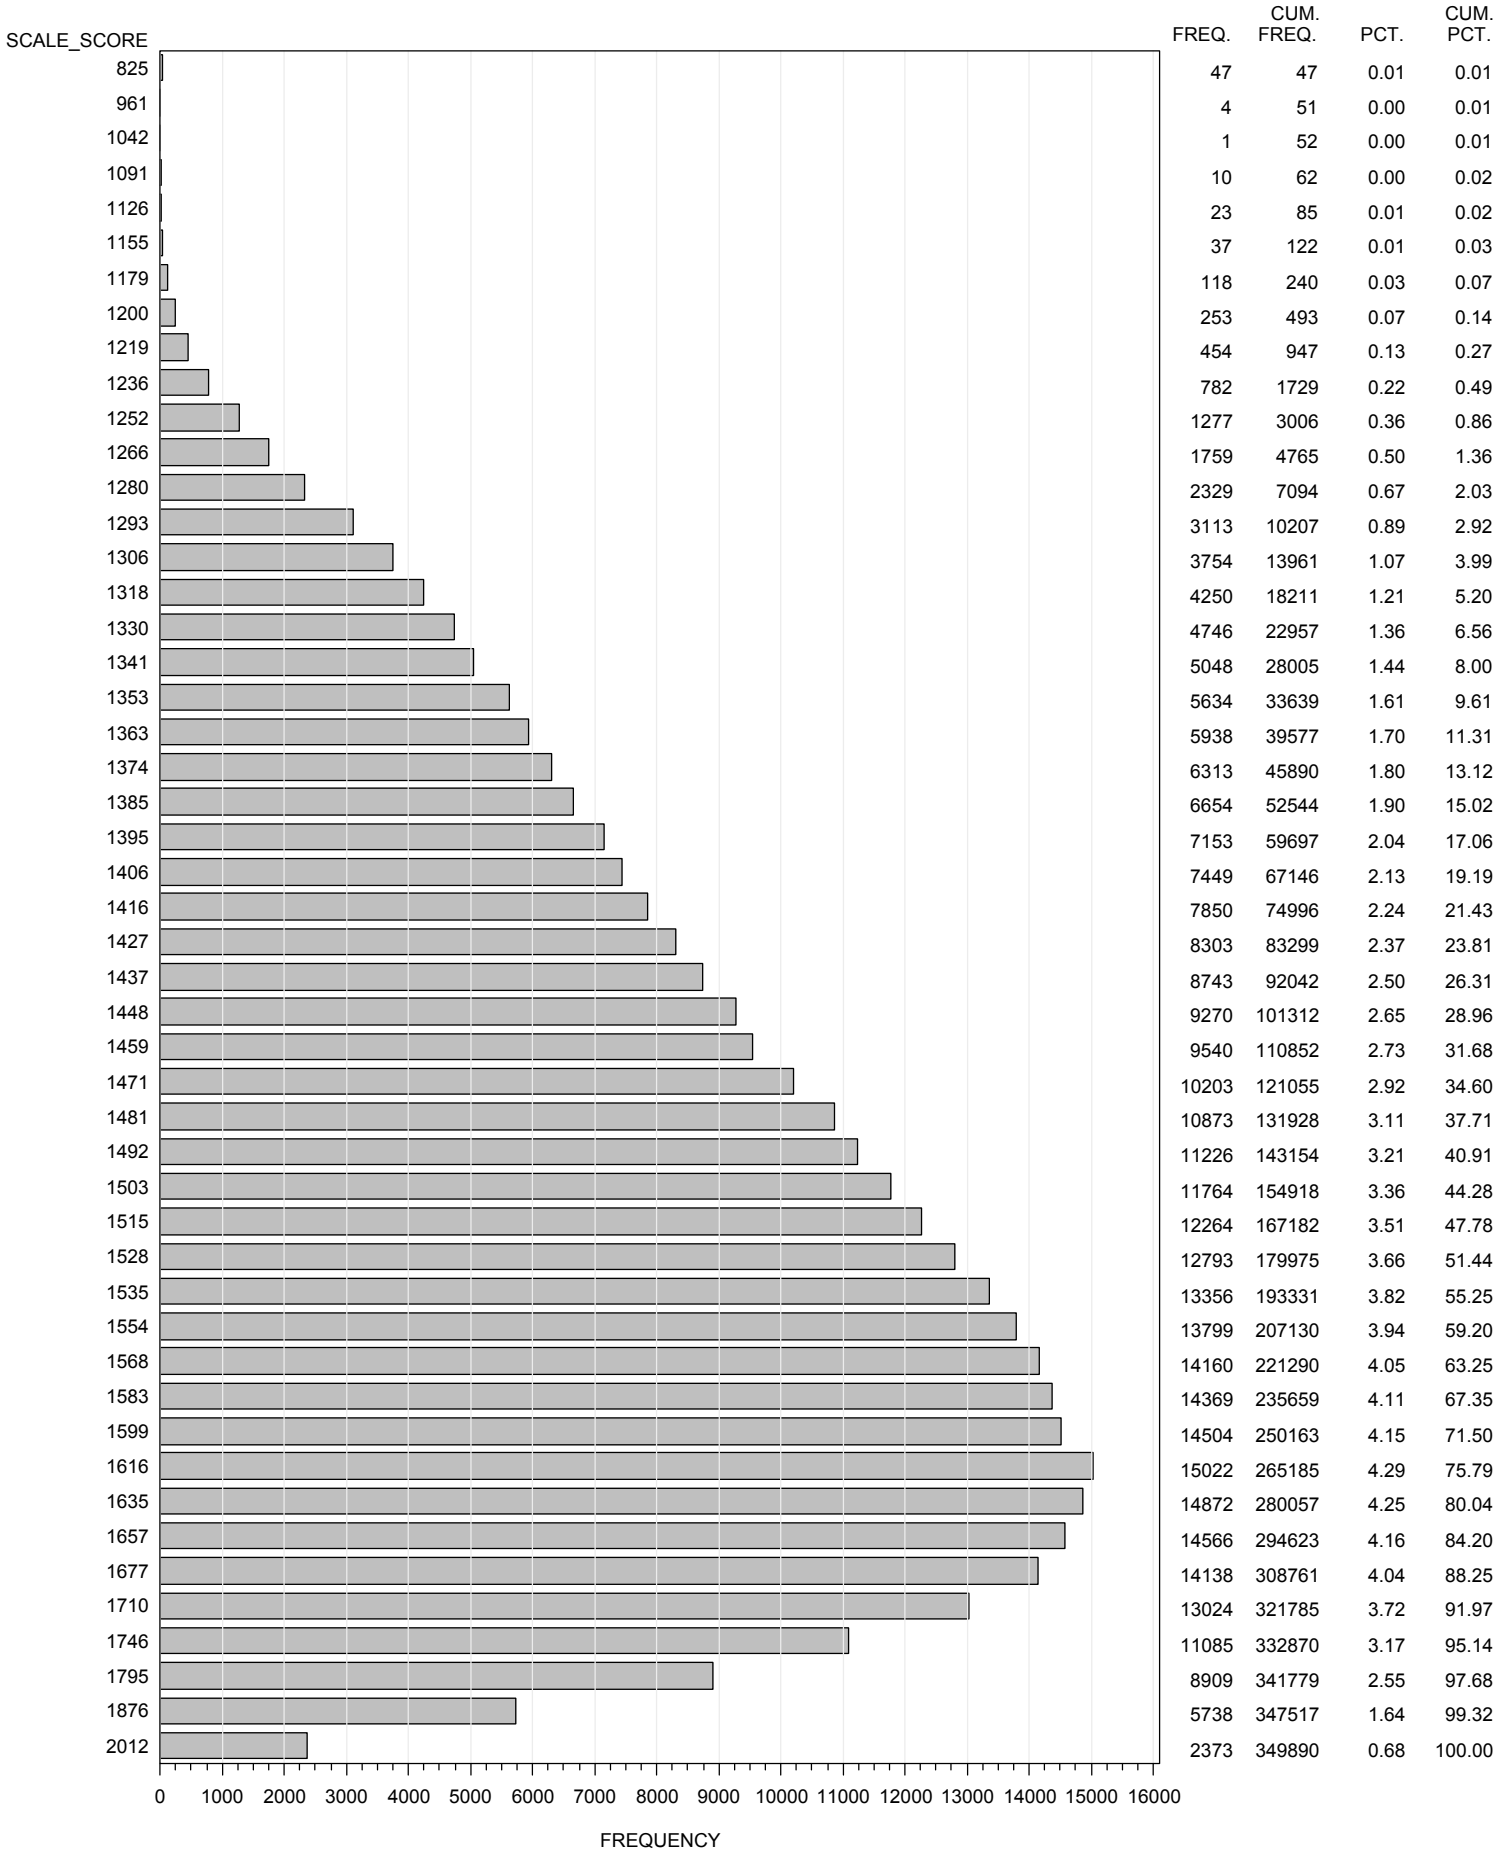

FREQUENCY DISTRIBUTION - SCALE SCORES
STAAR ENGLISH SPRING 2013
GRADE 4 MATHEMATICS
ALL STUDENTS - EXCLUDING BRAILLE