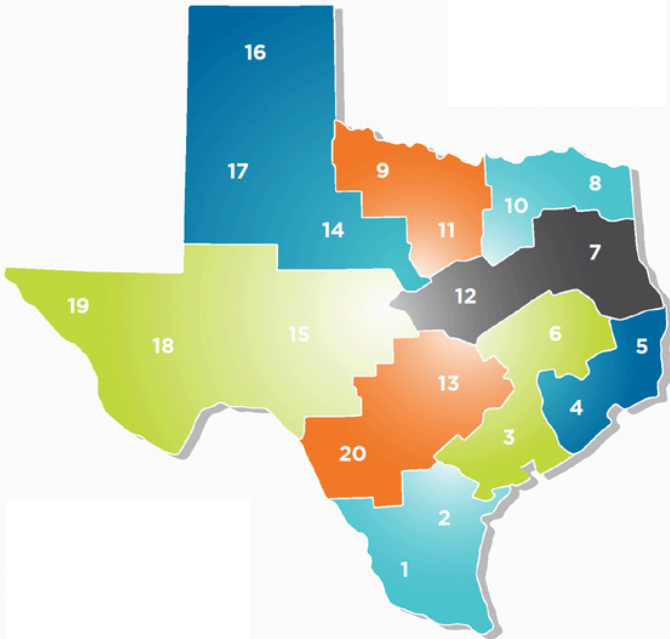

## TEXAS MOBILE STEM LAB EXPANSION

Since 2020, the Texas Mobile STEM Lab has served over 21,000 Texas K-8 students in each of the state's 20 educational service regions. Thanks to overwhelming school demand for the program, **eight new labs** are currently under construction and will launch for the 2025/26 school year! The new labs will be regionally based, to maximize the number of schools, teachers, and students served each year. Each of the nine regions will receive 30 school visits per year.