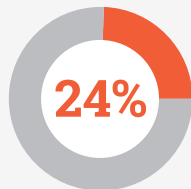

★ Student Demographics

STATE OF TEXAS EDUCATION⁹

5,531,236
STUDENTS

384,408
TEACHERS¹⁰

9,088
CAMPUSES

1,207
SCHOOL SYSTEMS

ECONOMICALLY DISADVANTAGED STUDENTS¹¹

EMERGENT BILINGUAL/ ENGLISH LEARNER STUDENTS¹¹