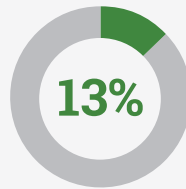

★ Student Demographics

STATE OF TEXAS EDUCATION⁹

5,531,236
STUDENTS

384,408
TEACHERS¹⁰

9,088
CAMPUSES

1,207
SCHOOL SYSTEMS

ECONOMICALLY DISADVANTAGED STUDENTS¹¹

EMERGENT BILINGUAL/ ENGLISH LEARNER STUDENTS¹¹