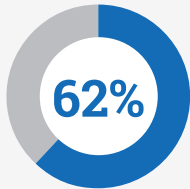

★ Student Demographics

STATE OF TEXAS EDUCATION⁹

5,531,236
STUDENTS

384,408
TEACHERS¹⁰

9,088
CAMPUSES

1,207
SCHOOL SYSTEMS

ECONOMICALLY DISADVANTAGED STUDENTS¹¹

EMERGENT BILINGUAL/ ENGLISH LEARNER STUDENTS¹¹