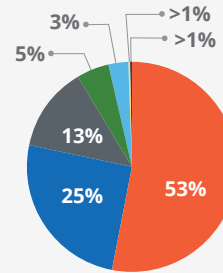

RURAL DISTRICT STUDENTS¹²