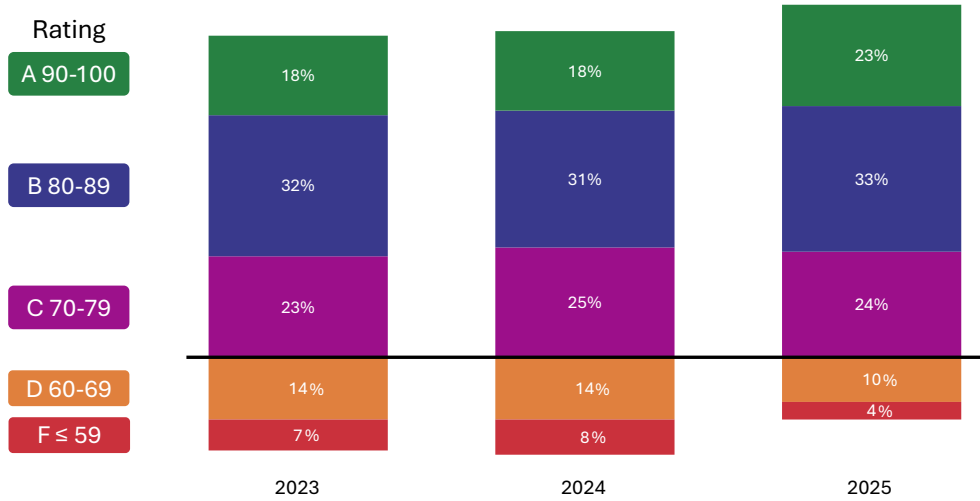

Accountability

Annual accountability ratings earned by school districts and campuses are made publicly available, typically in August each year. 2025 marked the return of A–F ratings after two years of lawsuits prevented their release. Data shows campus performance improved in 2025.

2023-25 TEXAS A-F CAMPUS RATING TRENDS²⁶