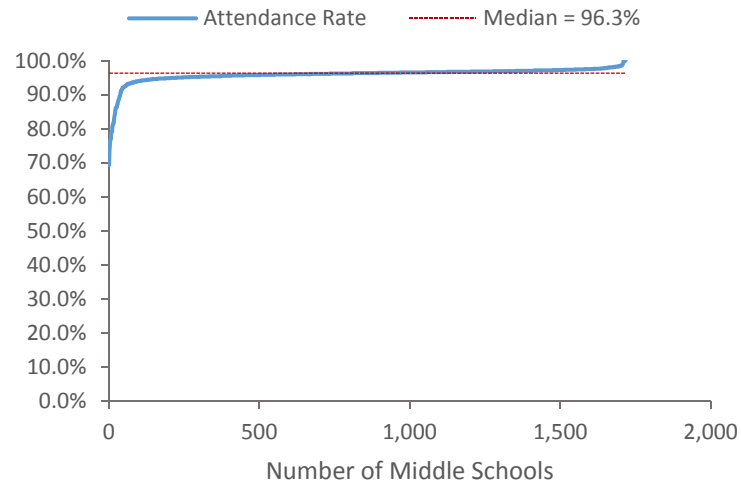

Middle School