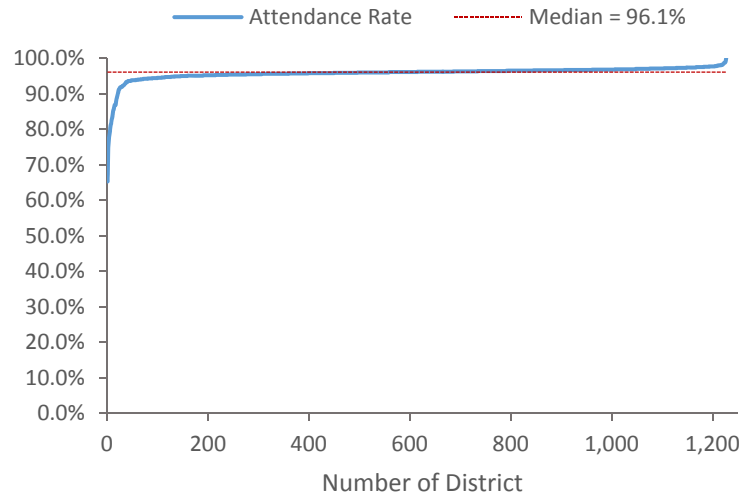

2013-14 Attendance Rate

State: 95.9%

District:

Attendance Rate	Number of District	Percent of District
< = 90%	21	1.71%
90% -- 95%	138	11.25%
95% -- 99%	1,066	86.88%
> = 99%	2	0.16%
Total	1,227	100.00%

Campus:

Attendance Rate	Number of Campus	Percent of Campus
< = 50%	6	0.07%
50% -- 70%	33	0.39%
70% -- 90%	501	5.91%
90% -- 95%	1,055	12.46%
95% -- 99%	6,772	79.94%
> = 99%	104	1.23%
Total	8,471	100.00%

Campus by Campus Type: