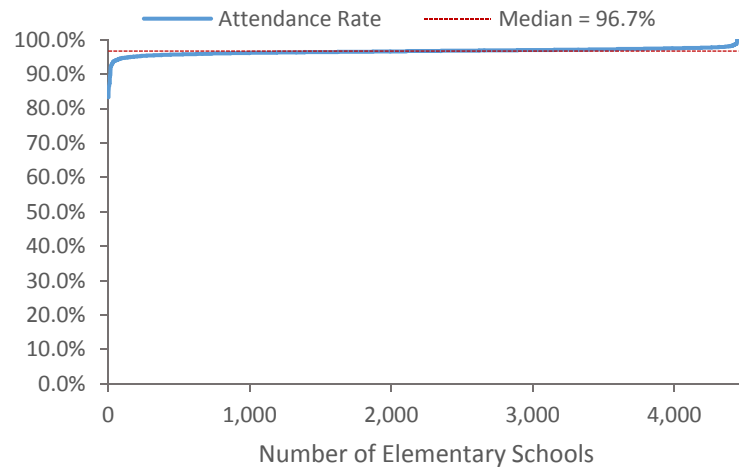

Campus by Campus Type:

Elementary