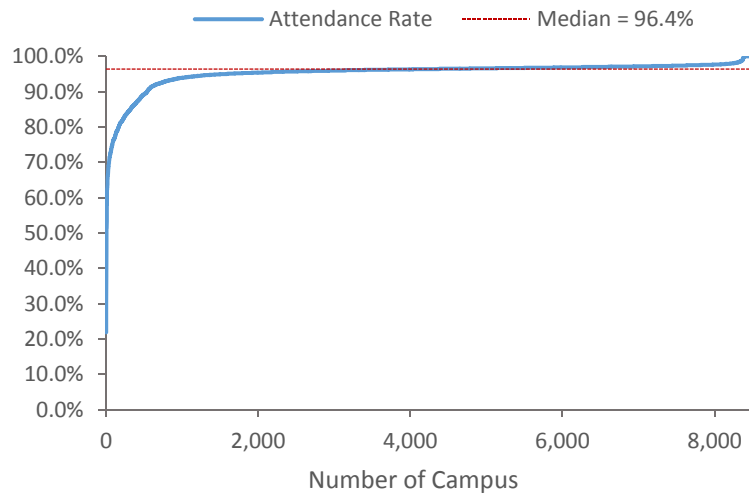

2013-14 Attendance Rate

State: 95.9%

District:

Attendance Rate	Number of District	Percent of District
< = 90%	21	1.71%
90% -- 95%	138	11.25%
95% -- 99%	1,066	86.88%
> = 99%	2	0.16%
Total	1,227	100.00%

Campus:

Attendance Rate	Number of Campus	Percent of Campus
< = 50%	6	0.07%
50% -- 70%	33	0.39%
70% -- 90%	501	5.91%
90% -- 95%	1,055	12.46%
95% -- 99%	6,772	79.94%
> = 99%	104	1.23%
Total	8,471	100.00%

Campus by Campus Type: