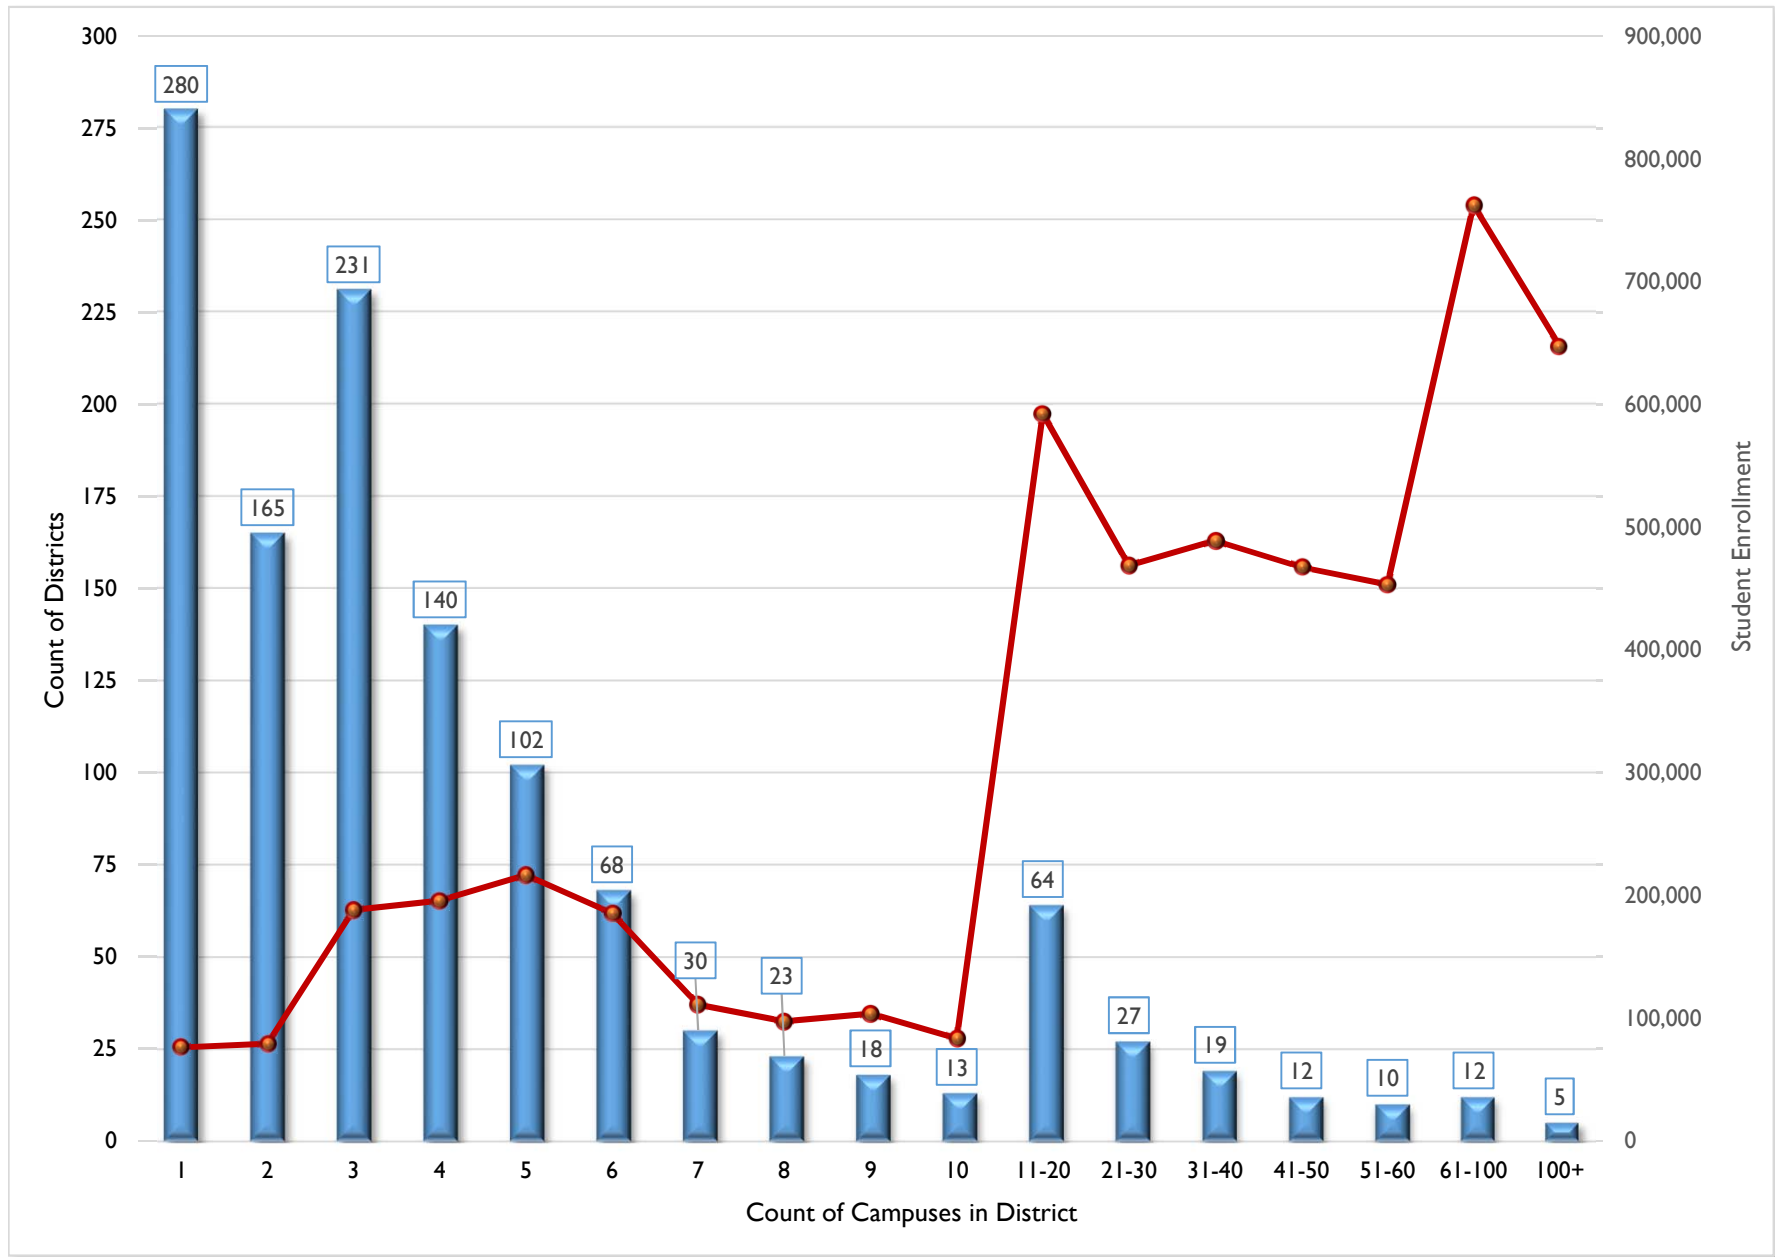

## Frequency of District Size by Campus Count with Enrollment Trendline

## Districts with More than 50 Campuses in 2015

District Number	District Name	Count of Campuses	Student Enrollment
101912	HOUSTON ISD	282	214,462
057905	DALLAS ISD	233	160,148
220905	FORT WORTH ISD	142	85,695
227901	AUSTIN ISD	129	84,191
015915	NORTHSIDE ISD	114	102,950
015907	SAN ANTONIO ISD	99	53,701
071902	EL PASO ISD	93	60,556
101907	CYPRESS-FAIRBANKS ISD	83	112,691
220901	ARLINGTON ISD	78	63,814
101902	ALDINE ISD	76	69,553
015910	NORTH EAST ISD	75	67,757
043910	PLANO ISD	74	54,398
079907	FORT BEND ISD	73	71,681
057909	GARLAND ISD	72	57,323
061902	LEWISVILLE ISD	68	53,270
071905	YSLETA ISD	62	42,421
101917	PASADENA ISD	61	55,395
101914	KATY ISD	60	70,126
043905	FRISCO ISD	59	38,675
178904	CORPUS CHRISTI ISD	59	49,485
031901	BROWNSVILLE ISD	56	48,269
057916	RICHARDSON ISD	56	56,164
170902	CONROE ISD	56	38,496
14906	KILLEEN ISD	54	42,581
188901	AMARILLO ISD	53	33,169
246909	ROUND ROCK ISD	53	47,098
152901	LUBBOCK ISD	51	29,057