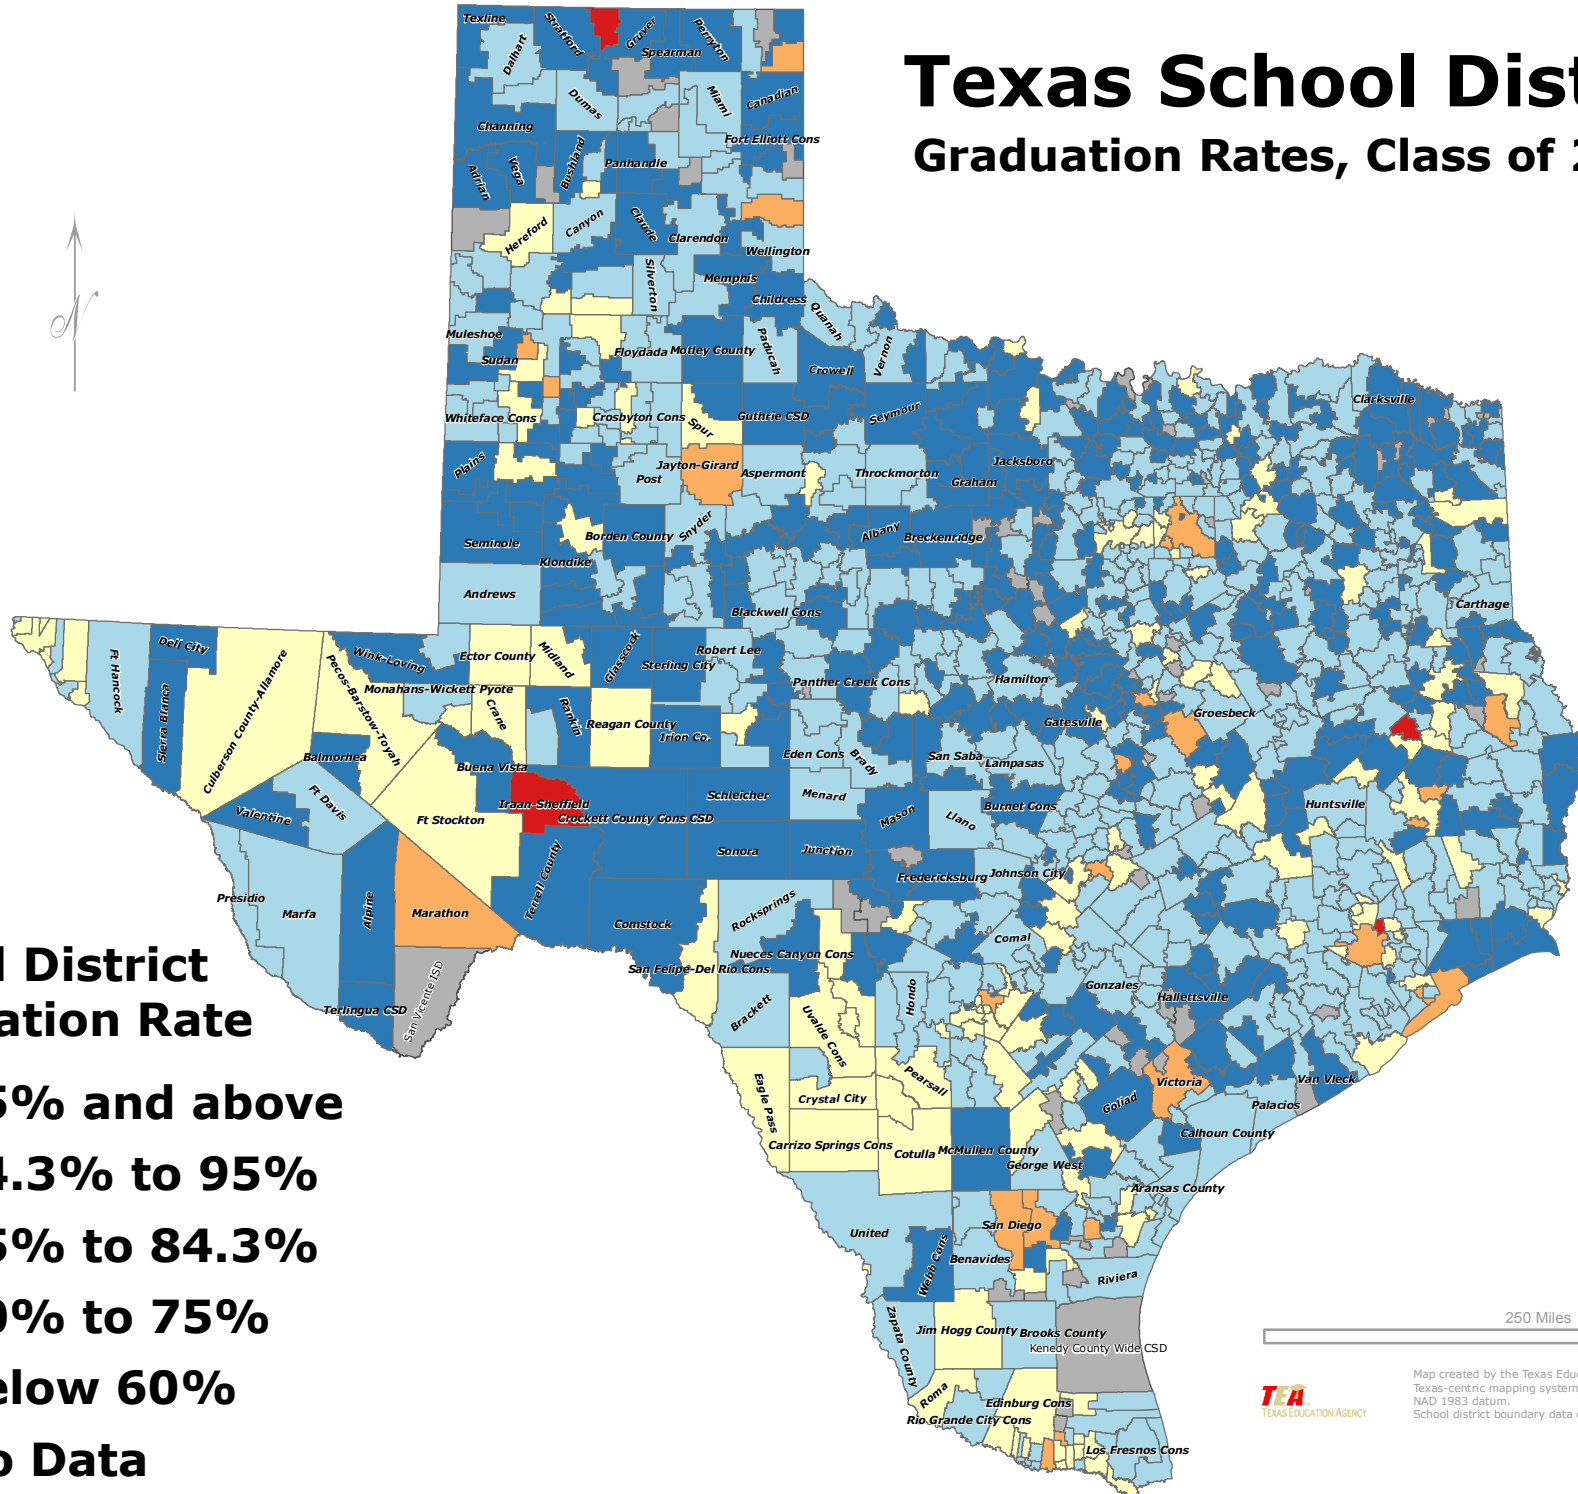

# Texas School Districts

### School District Graduation Rate

- 95% and above
- 84.3% to 95%
- 75% to 84.3%
- 60% to 75%
- Below 60%
- No Data

250 Miles

Map created by the Texas Education Agency Sept. 6, 2011.  
 Texas-centric mapping system/Lambert conformal conic projection.  
 NAD 1983 datum.  
 School district boundary data courtesy Texas Legislative Council.