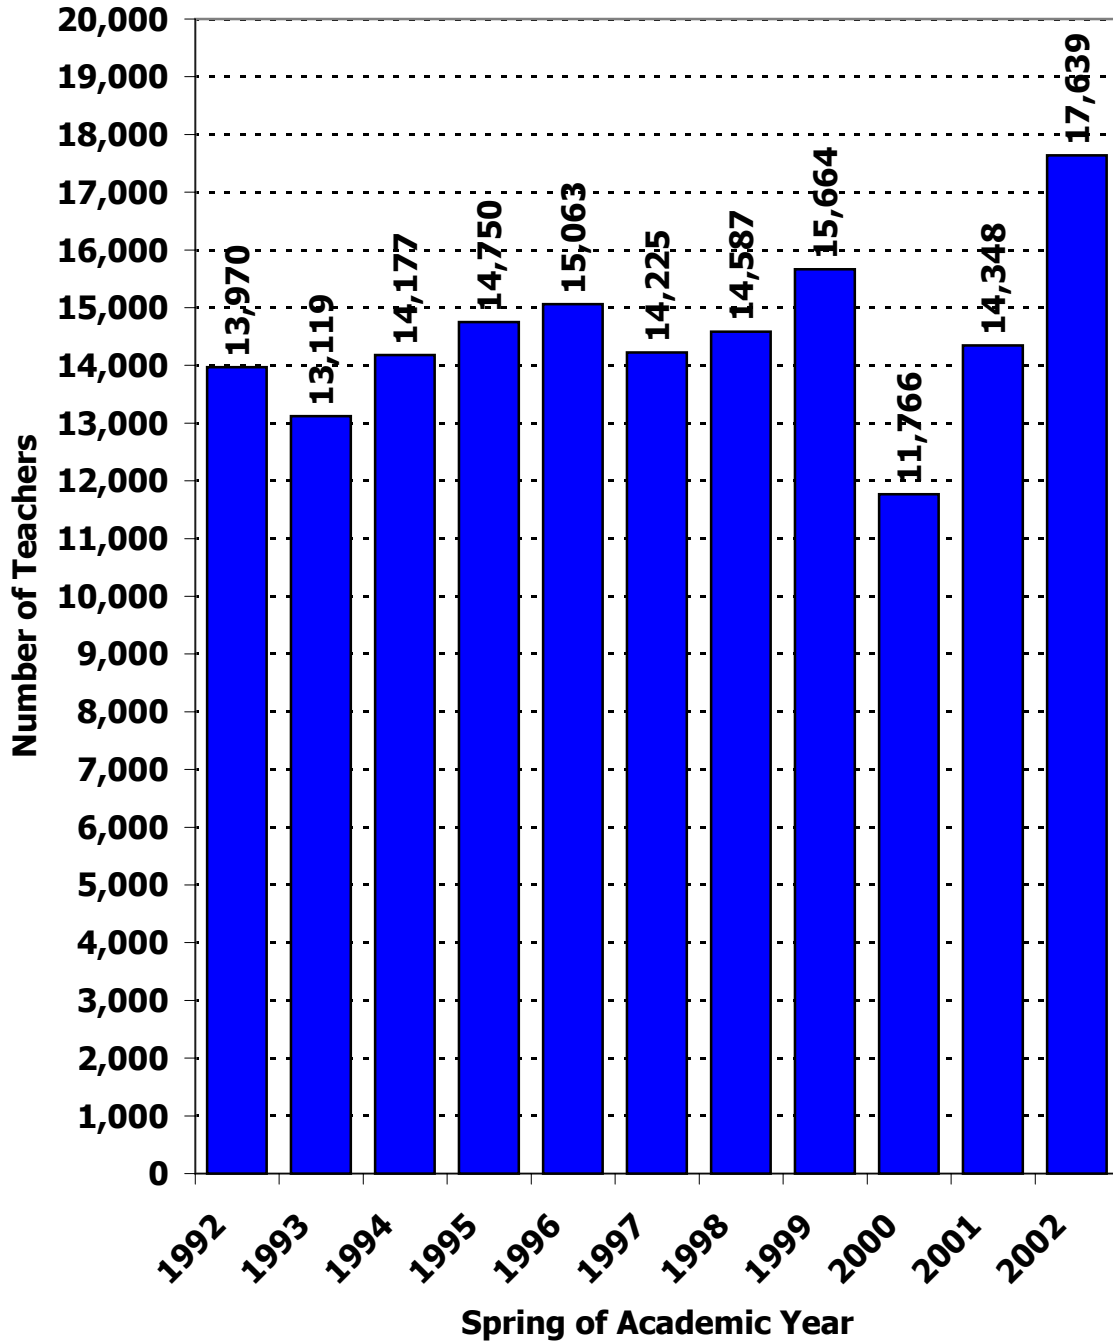

**Number of Initially Certified Teachers from Texas
Educator Preparation Programs
(1992 to 2002)**

ALL TEXAS EDUCATOR PREPERATION PROGRAMS											
	1992	1993	1994	1995	1996	1997	1998	1999	2000	2001	2002
TEXAS	13,970	13,119	14,177	14,750	15,063	14,225	14,587	15,664	11,766	14,348	17,639