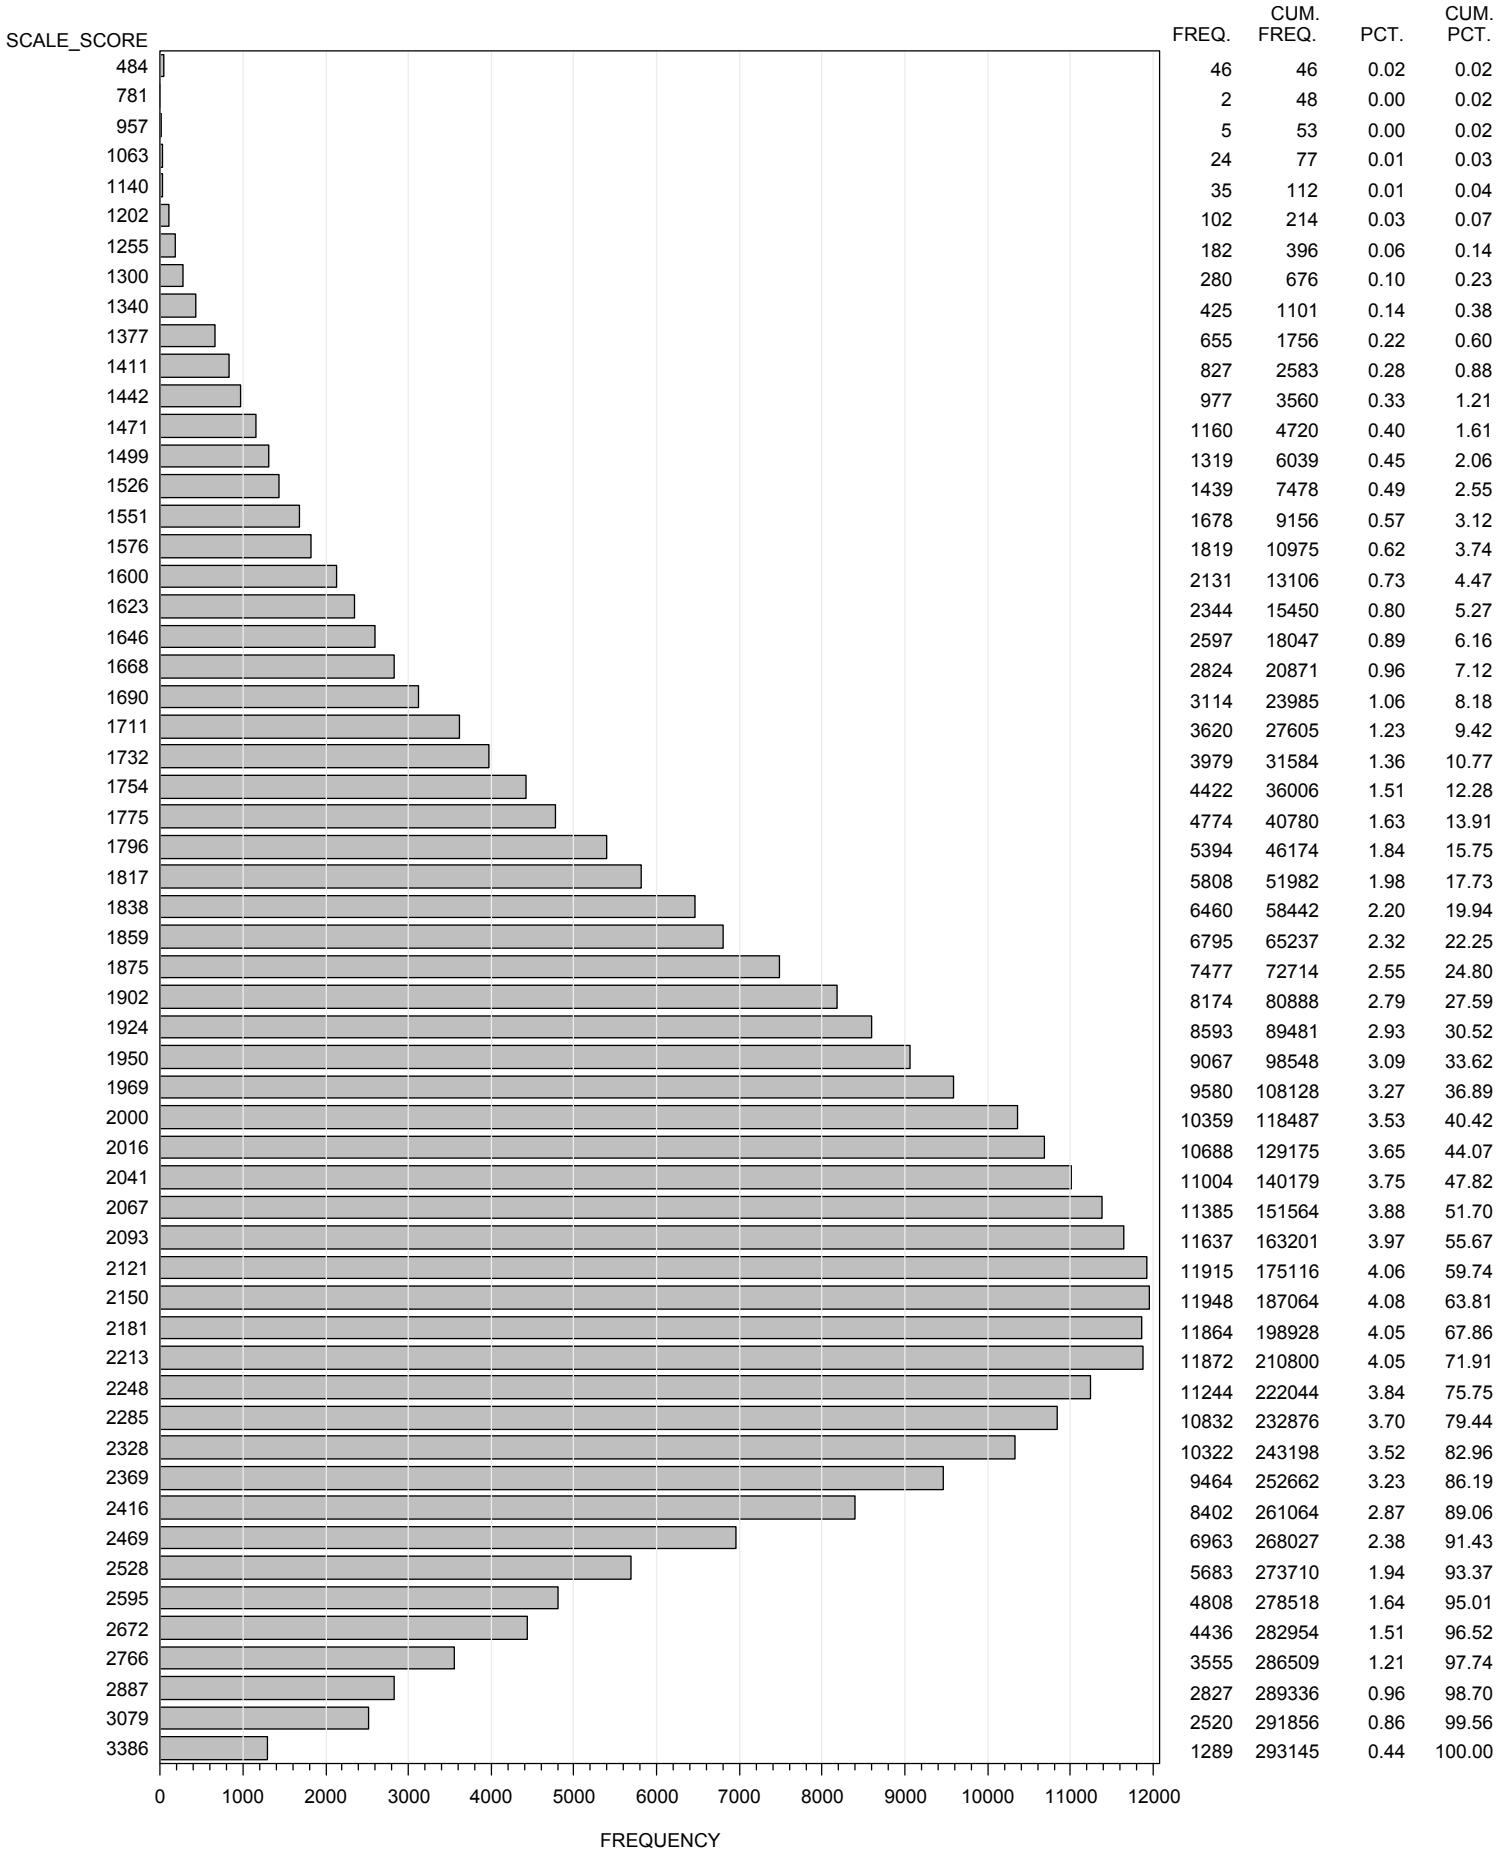

FREQUENCY DISTRIBUTION - SCALE SCORES
STAAR EOC SPRING 2013
ENGLISH II - READING
PAPER STUDENTS - EXCLUDING BRAILLE