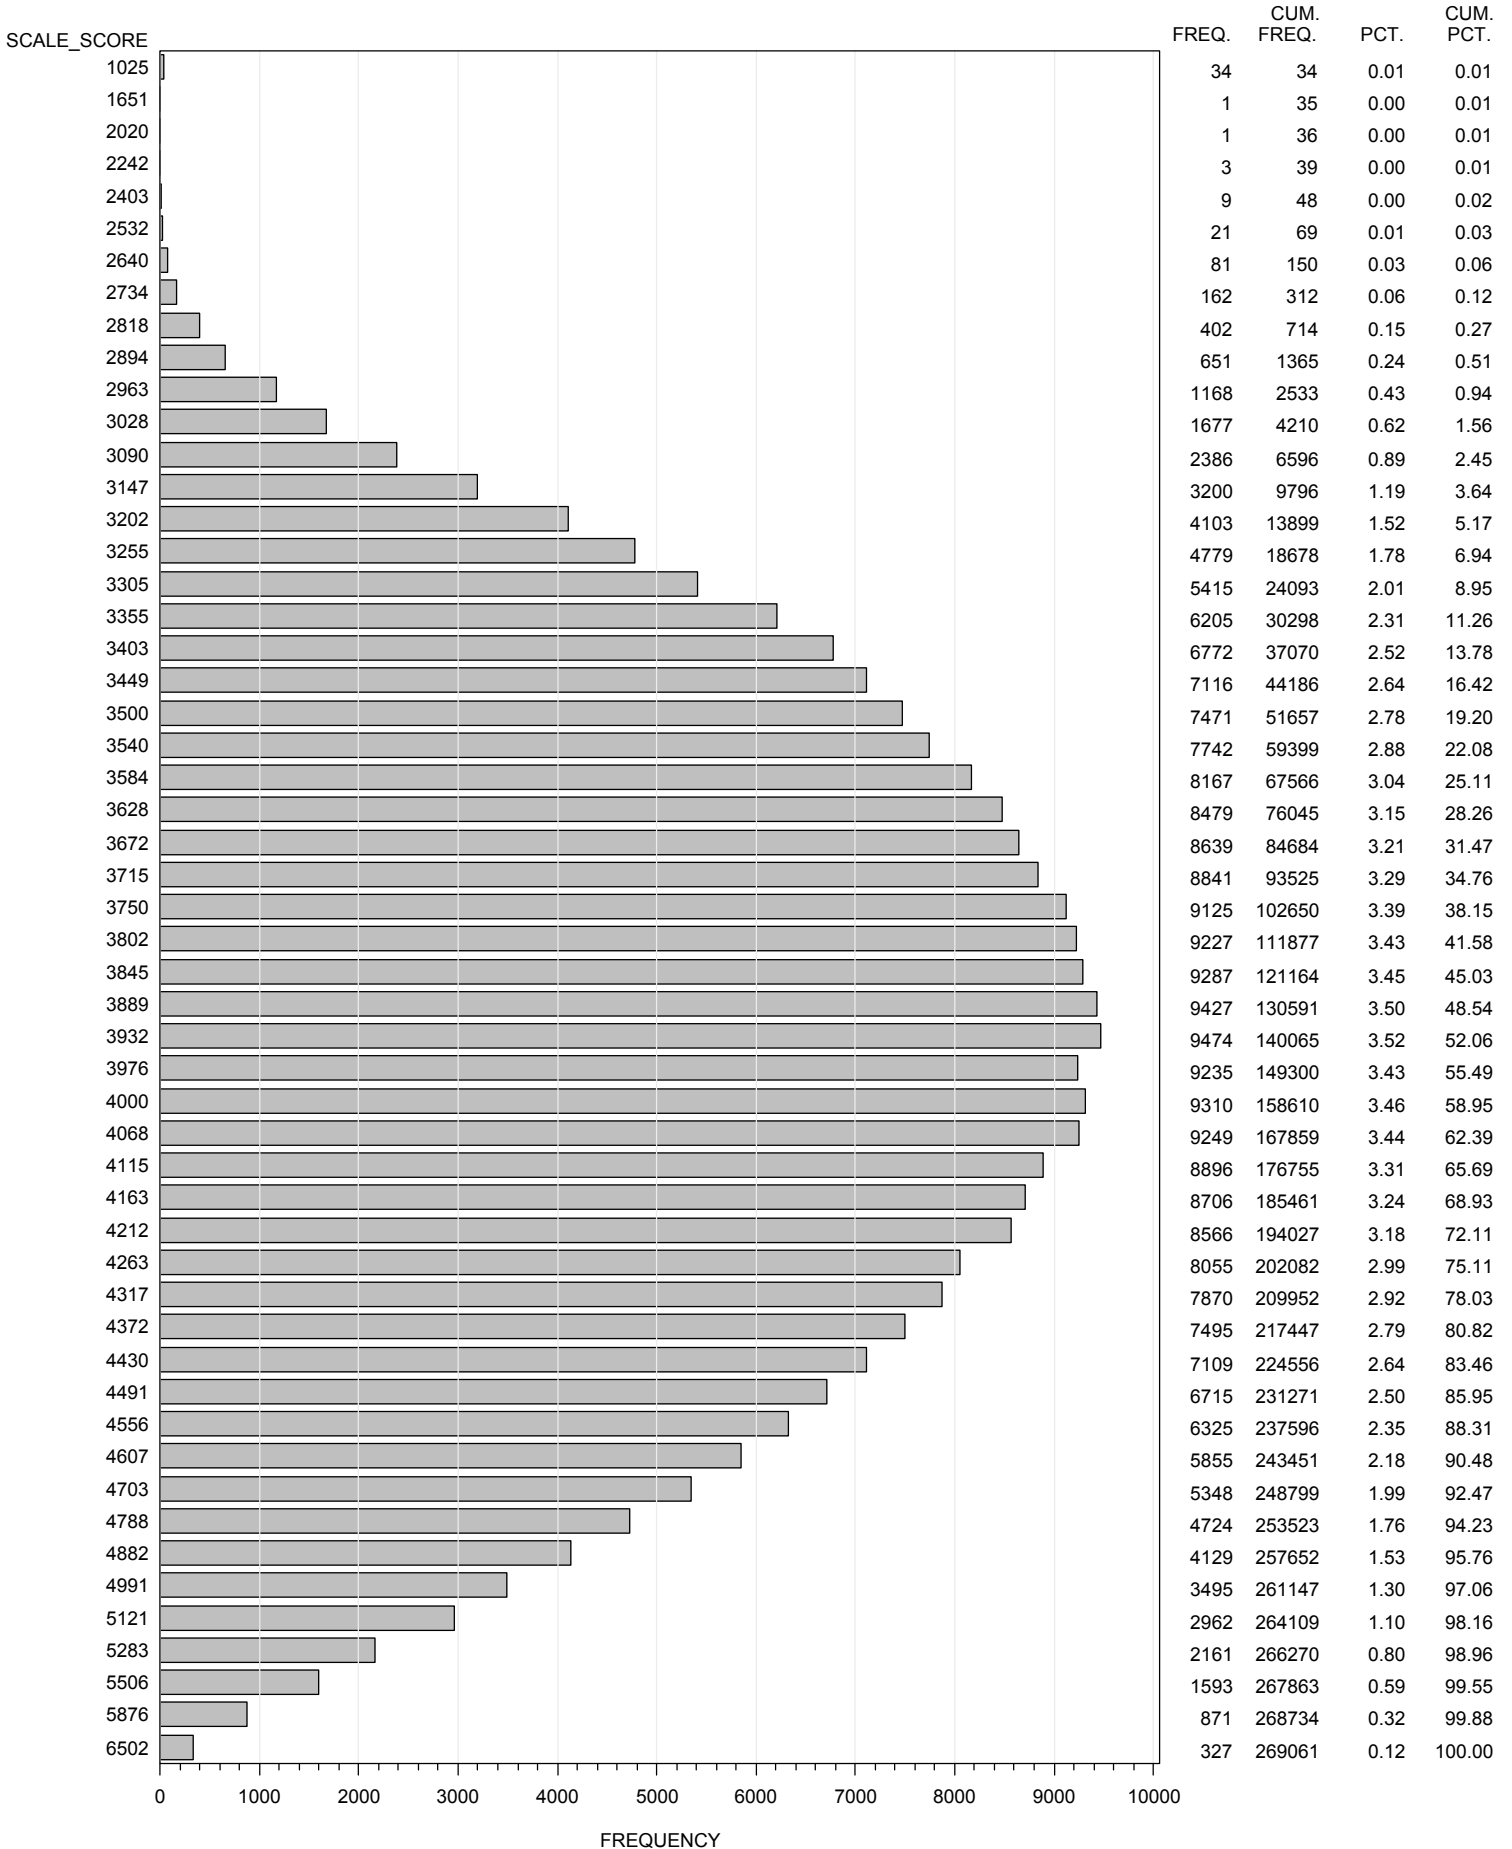

FREQUENCY DISTRIBUTION - SCALE SCORES
STAAR EOC SPRING 2013
CHEMISTRY
ALL STUDENTS - EXCLUDING BRAILLE