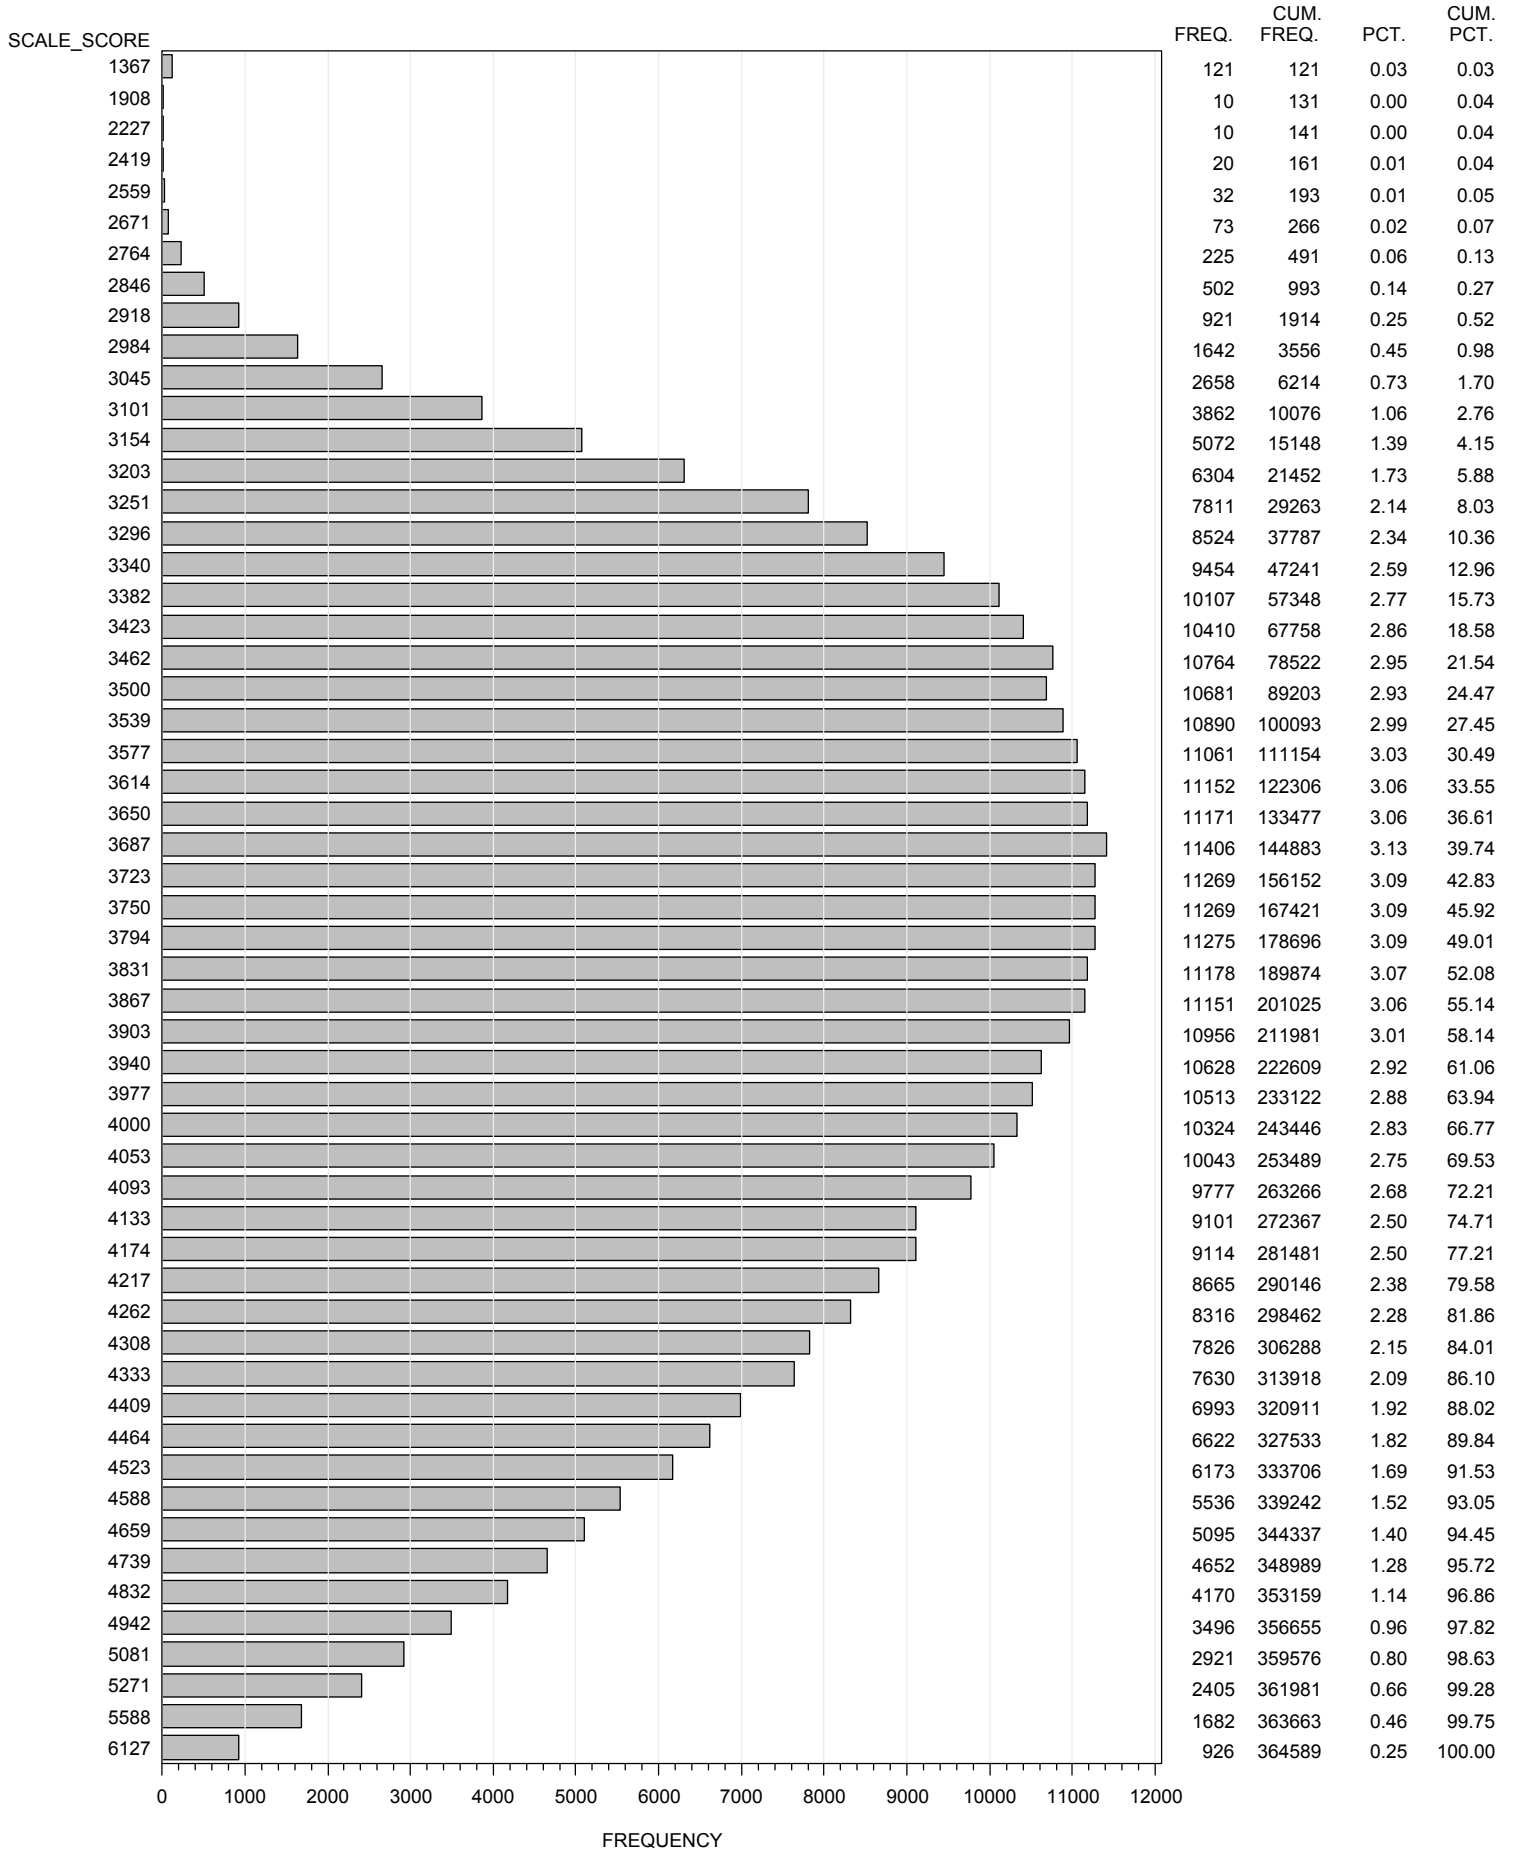

FREQUENCY DISTRIBUTION - SCALE SCORES
STAAR EOC SPRING 2013
ALGEBRA I
ALL STUDENTS - EXCLUDING BRAILLE