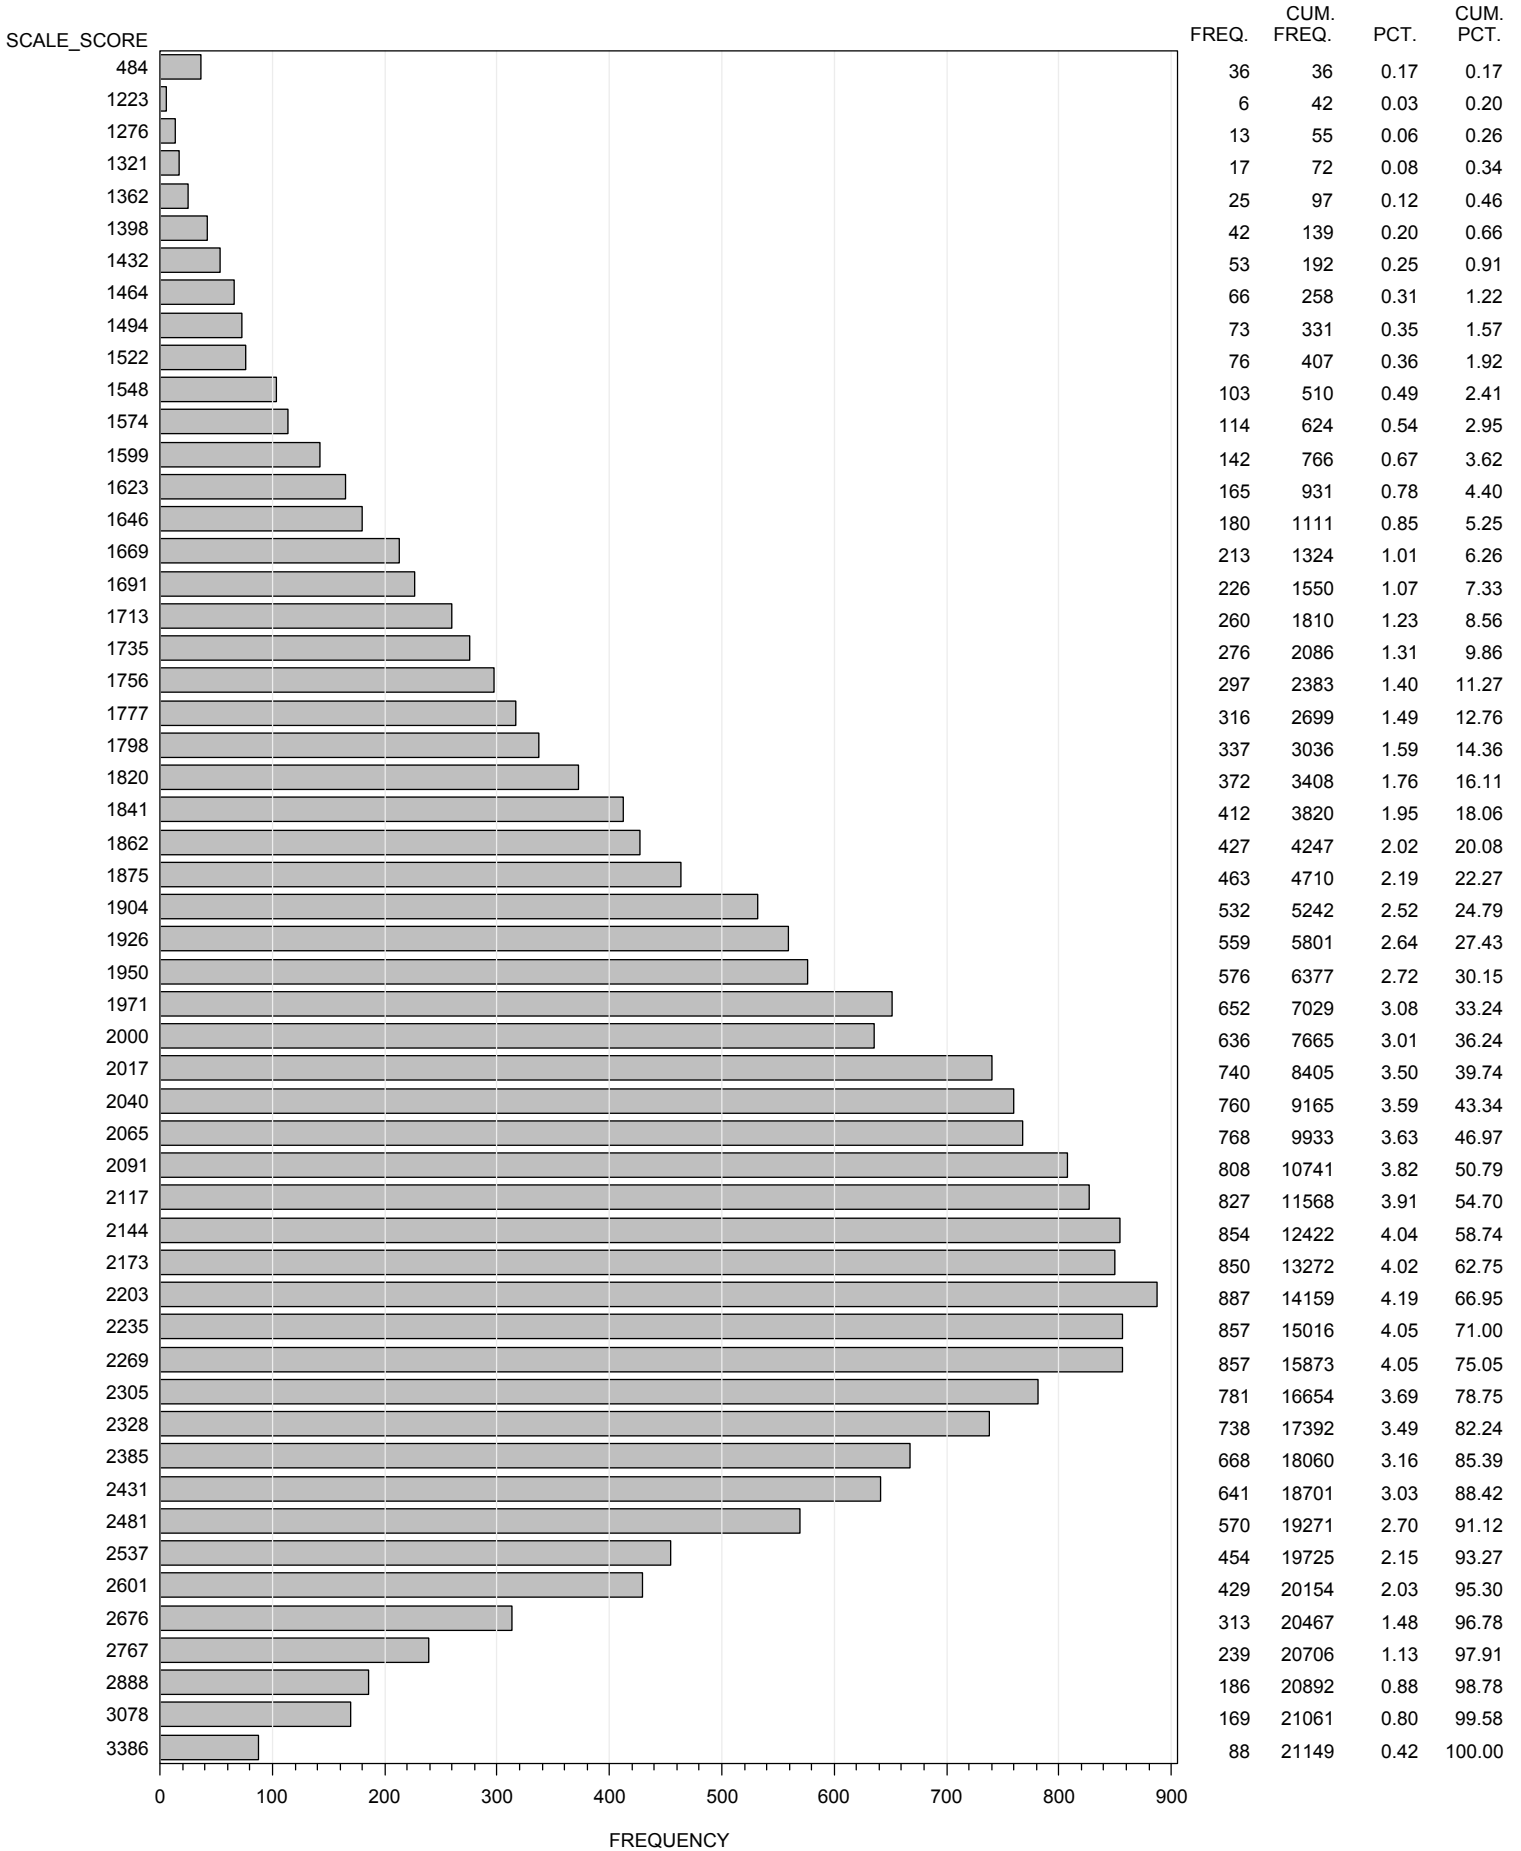

FREQUENCY DISTRIBUTION - SCALE SCORES
STAAR EOC SPRING 2013
ENGLISH II - READING
ONLINE STUDENTS