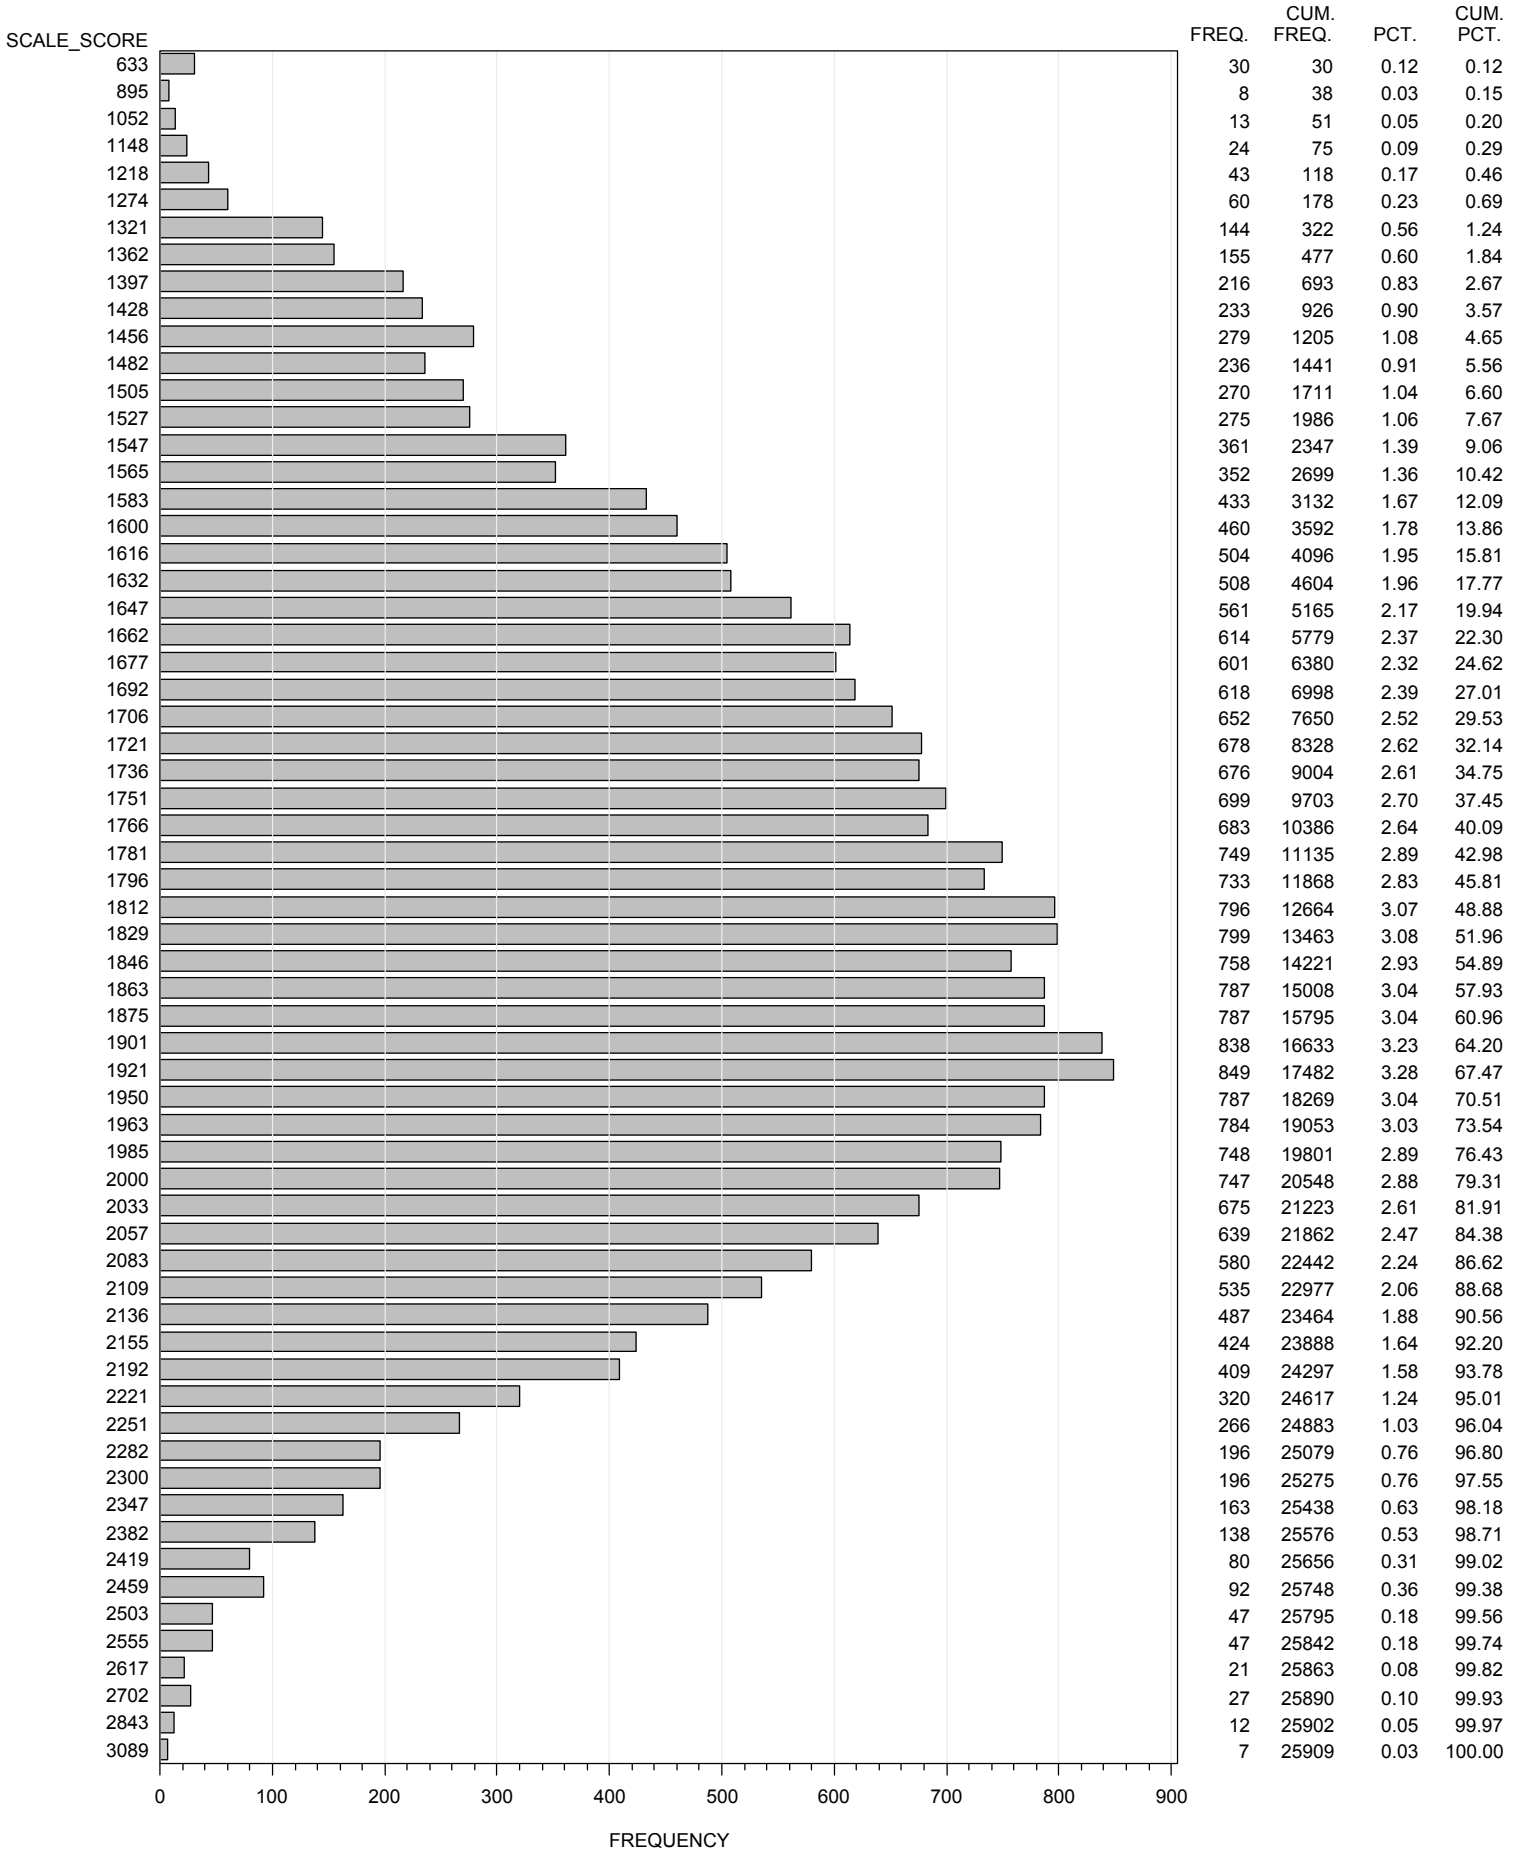

FREQUENCY DISTRIBUTION - SCALE SCORES
STAAR EOC SPRING 2013
ENGLISH III - WRITING
ALL STUDENTS - EXCLUDING BRAILLE