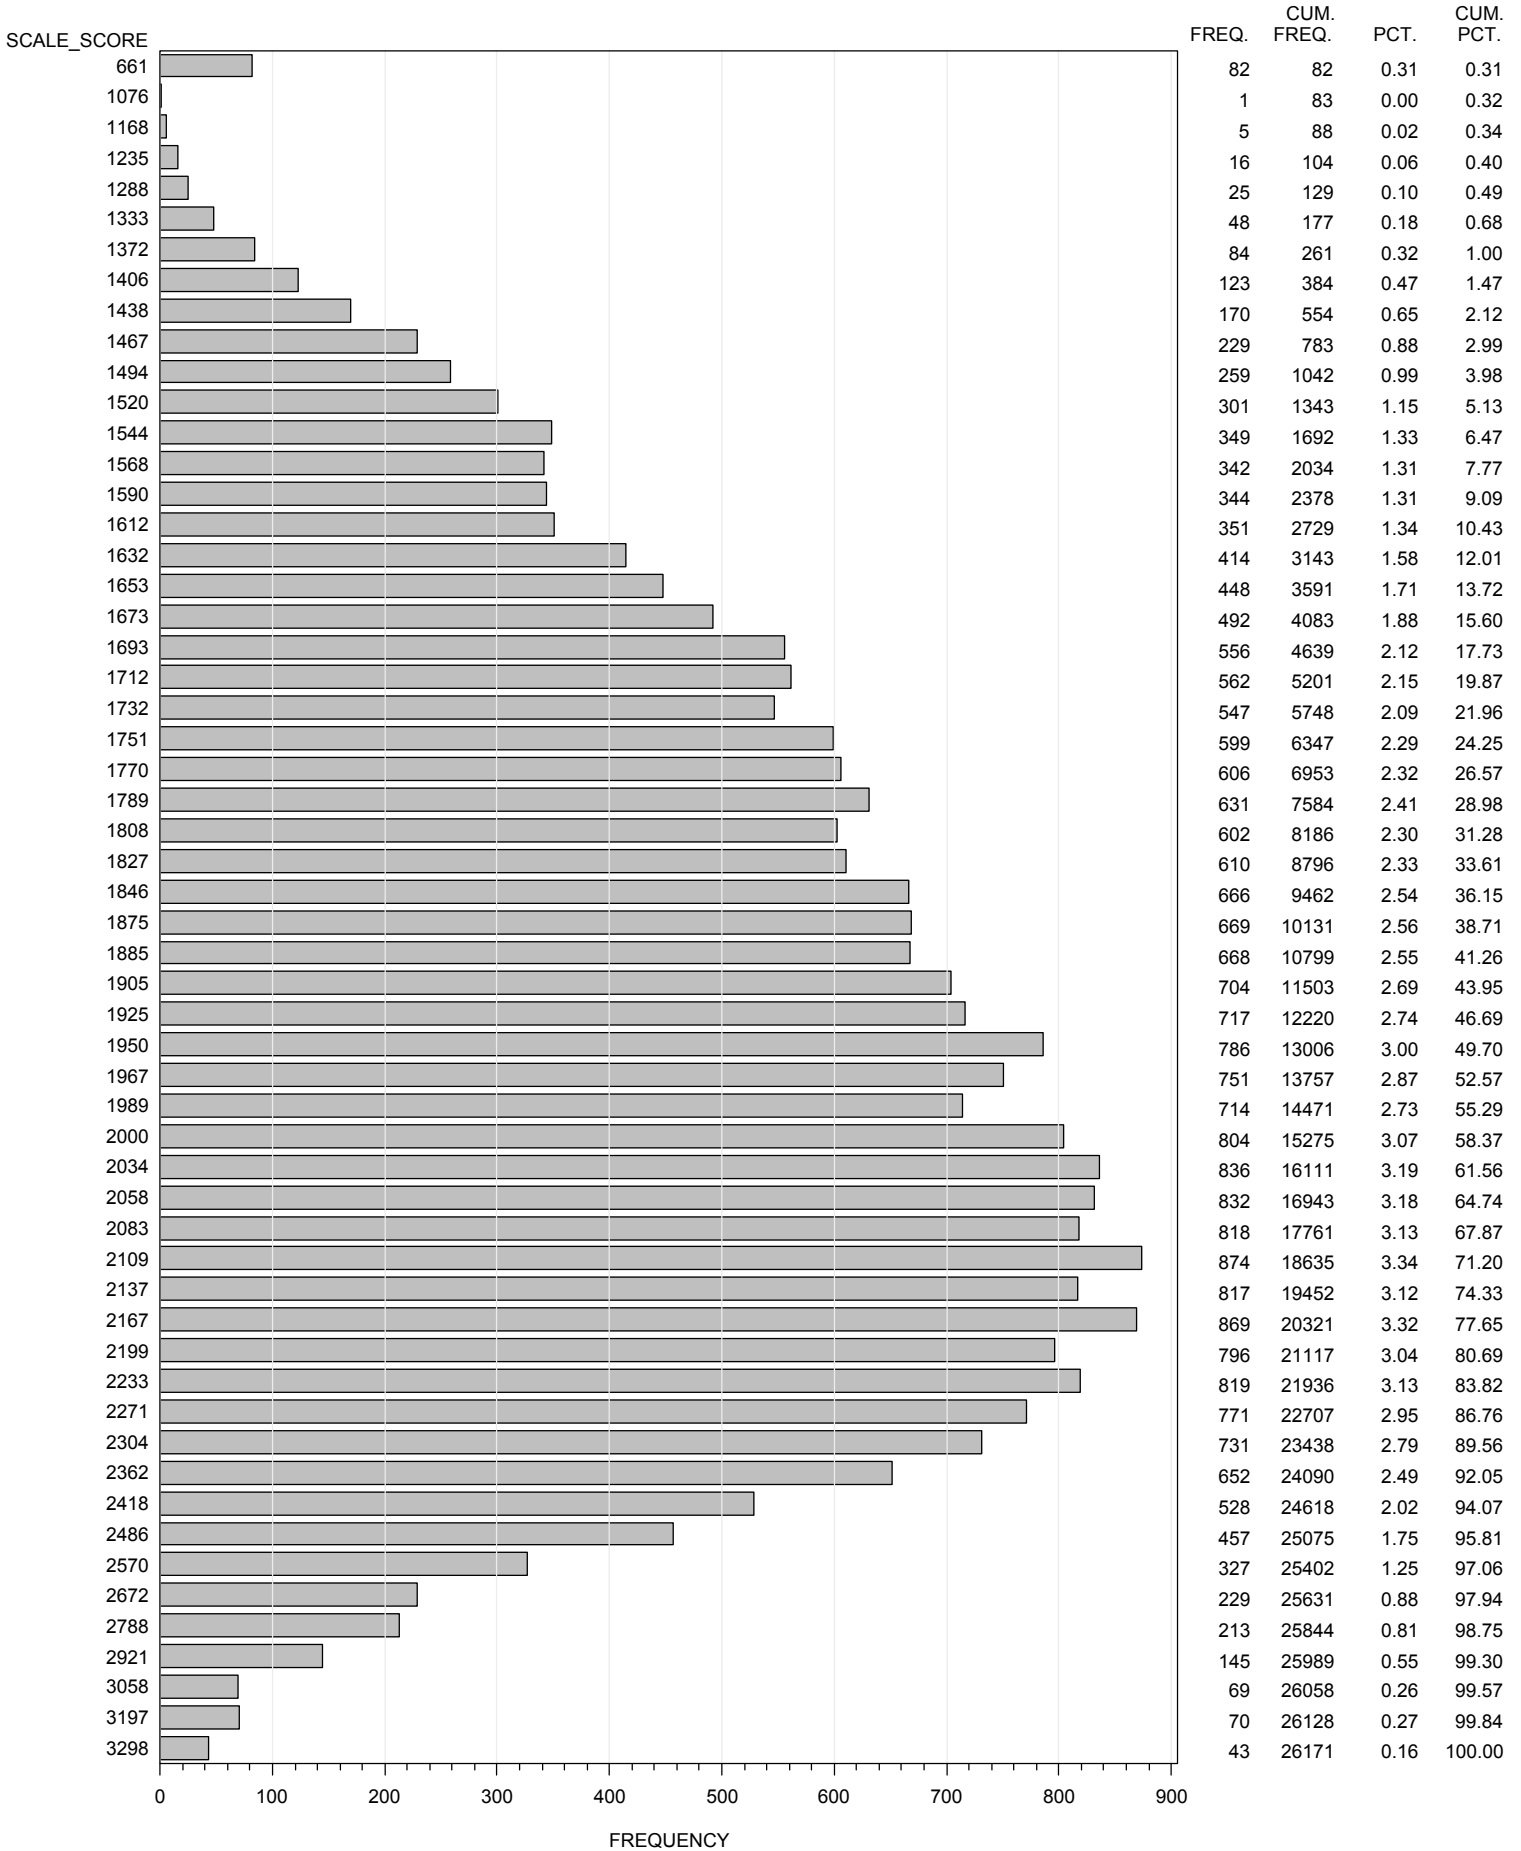

FREQUENCY DISTRIBUTION - SCALE SCORES  
 STAAR EOC SPRING 2013  
 ENGLISH I - READING  
 PAPER STUDENTS - EXCLUDING BRAILLE

FREQUENCY DISTRIBUTION - SCALE SCORES  
 STAAR EOC SPRING 2013  
 ENGLISH I - READING  
 ONLINE STUDENTS