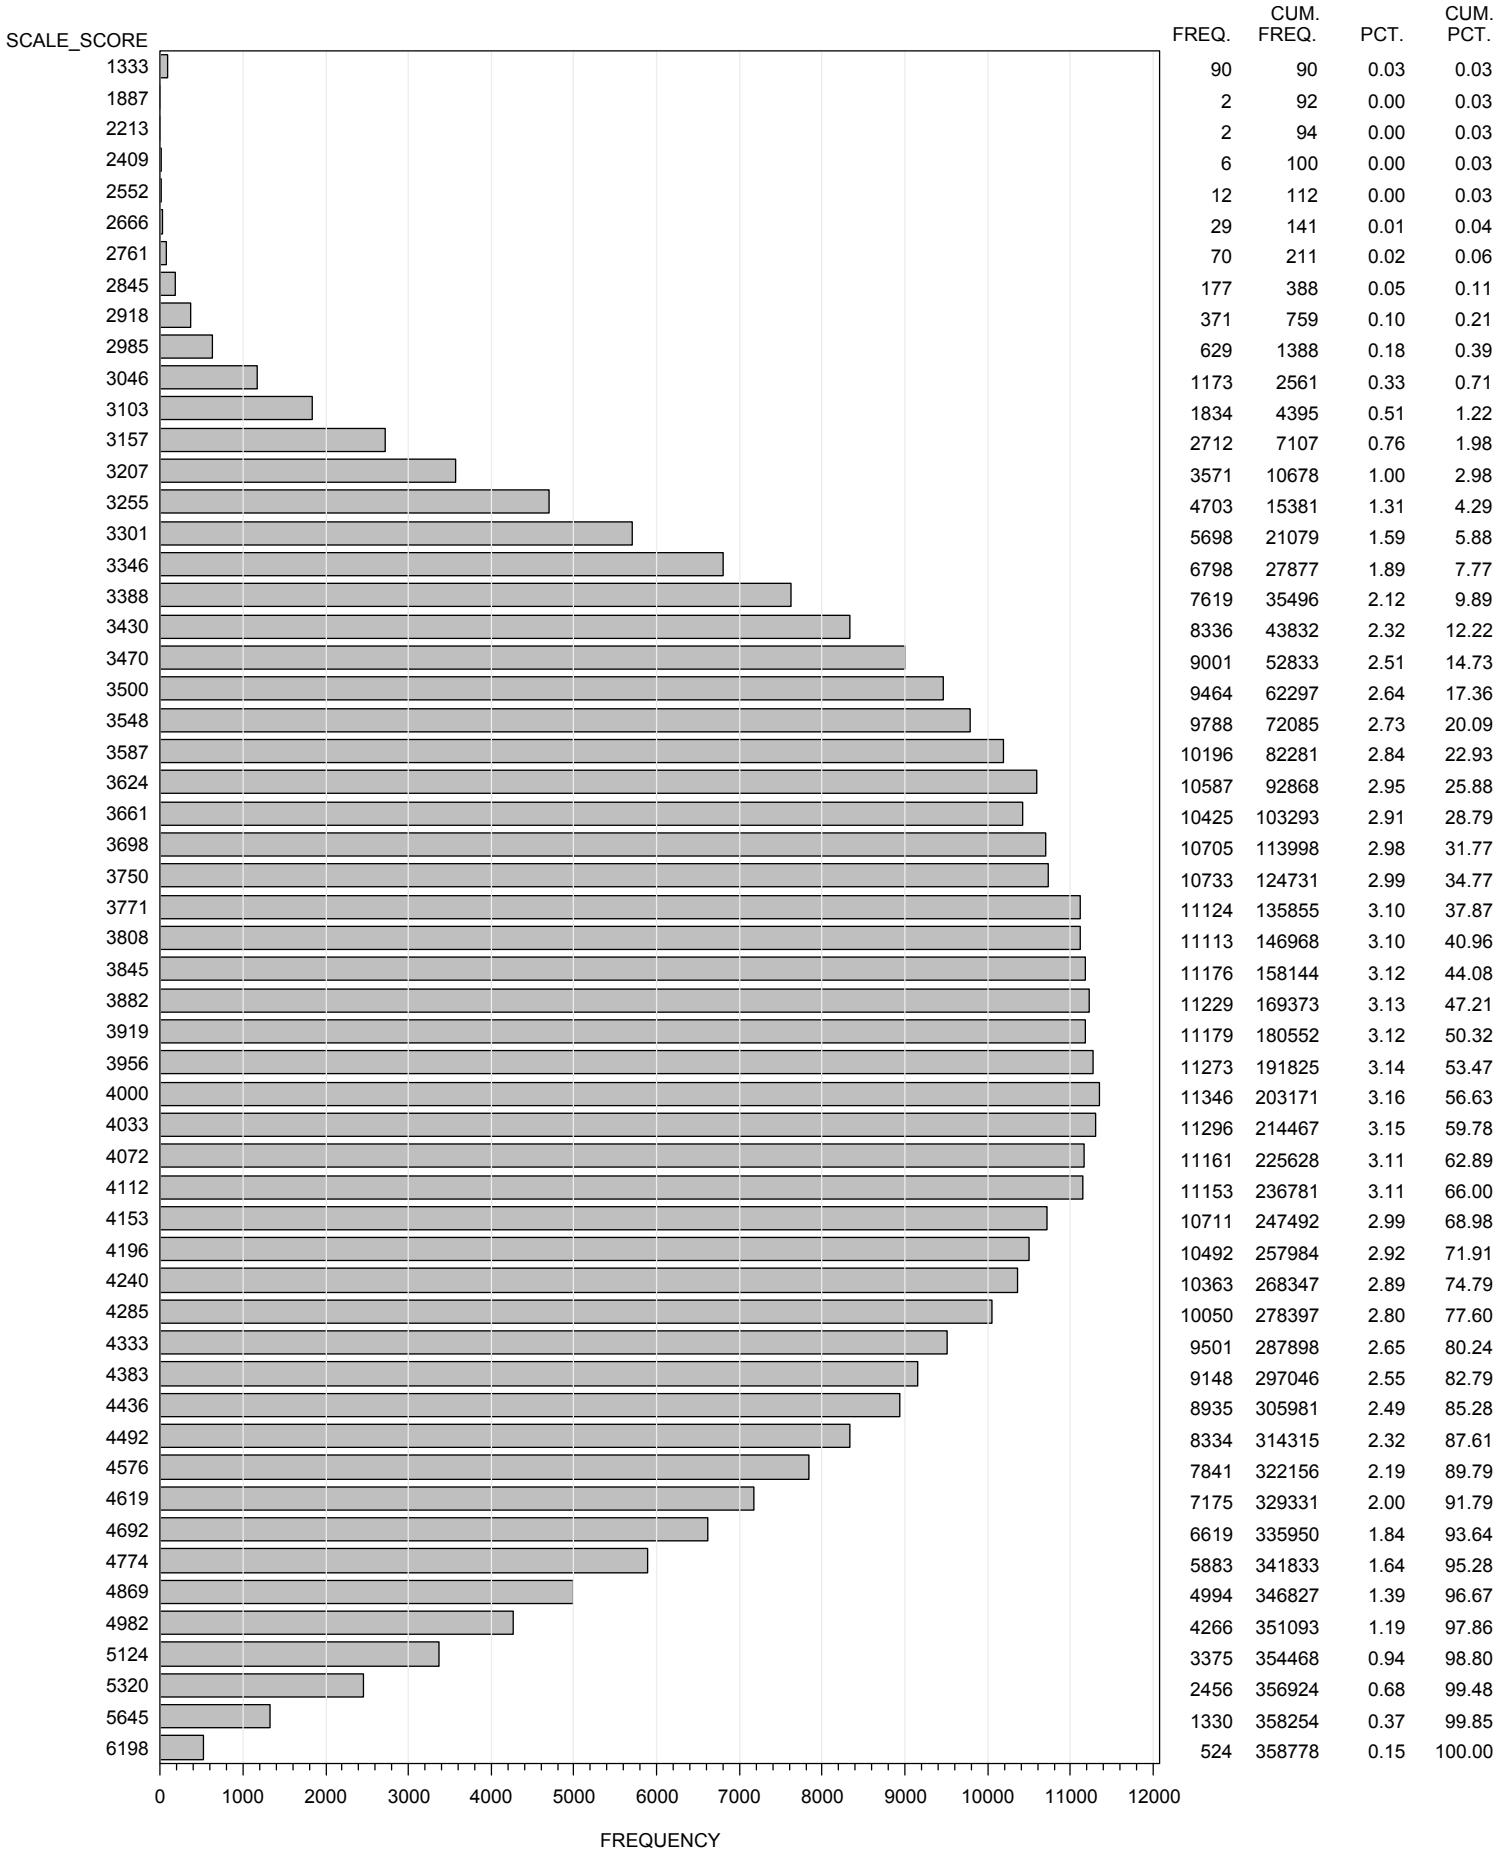

FREQUENCY DISTRIBUTION - SCALE SCORES
STAAR EOC SPRING 2013
BIOLOGY
ALL STUDENTS - EXCLUDING BRAILLE