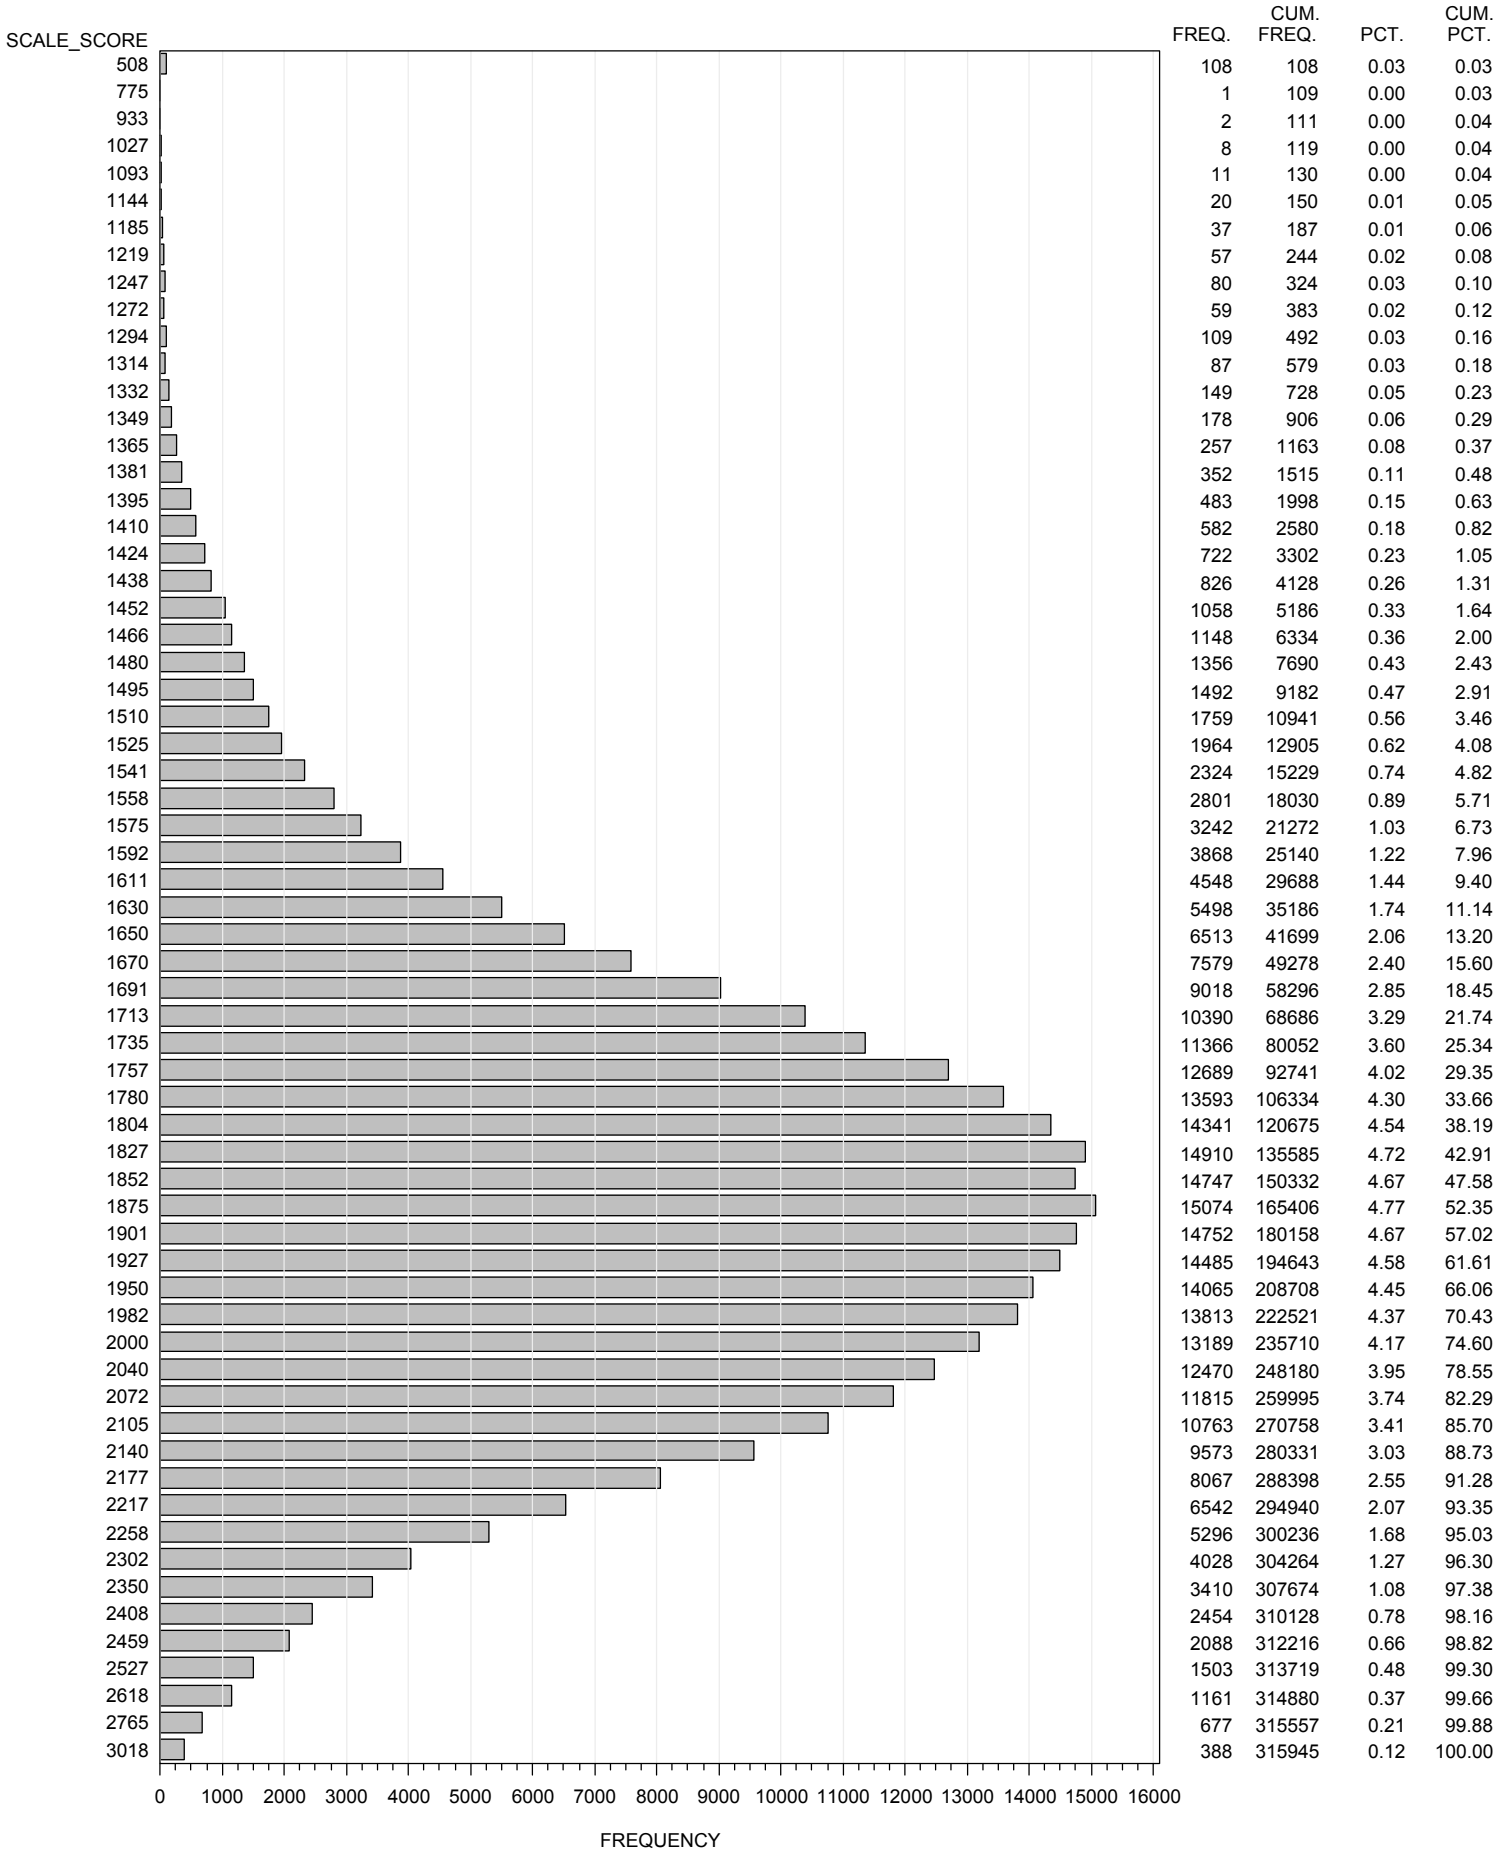

FREQUENCY DISTRIBUTION - SCALE SCORES
STAAR EOC SPRING 2013
ENGLISH II - WRITING
ALL STUDENTS - EXCLUDING BRAILLE