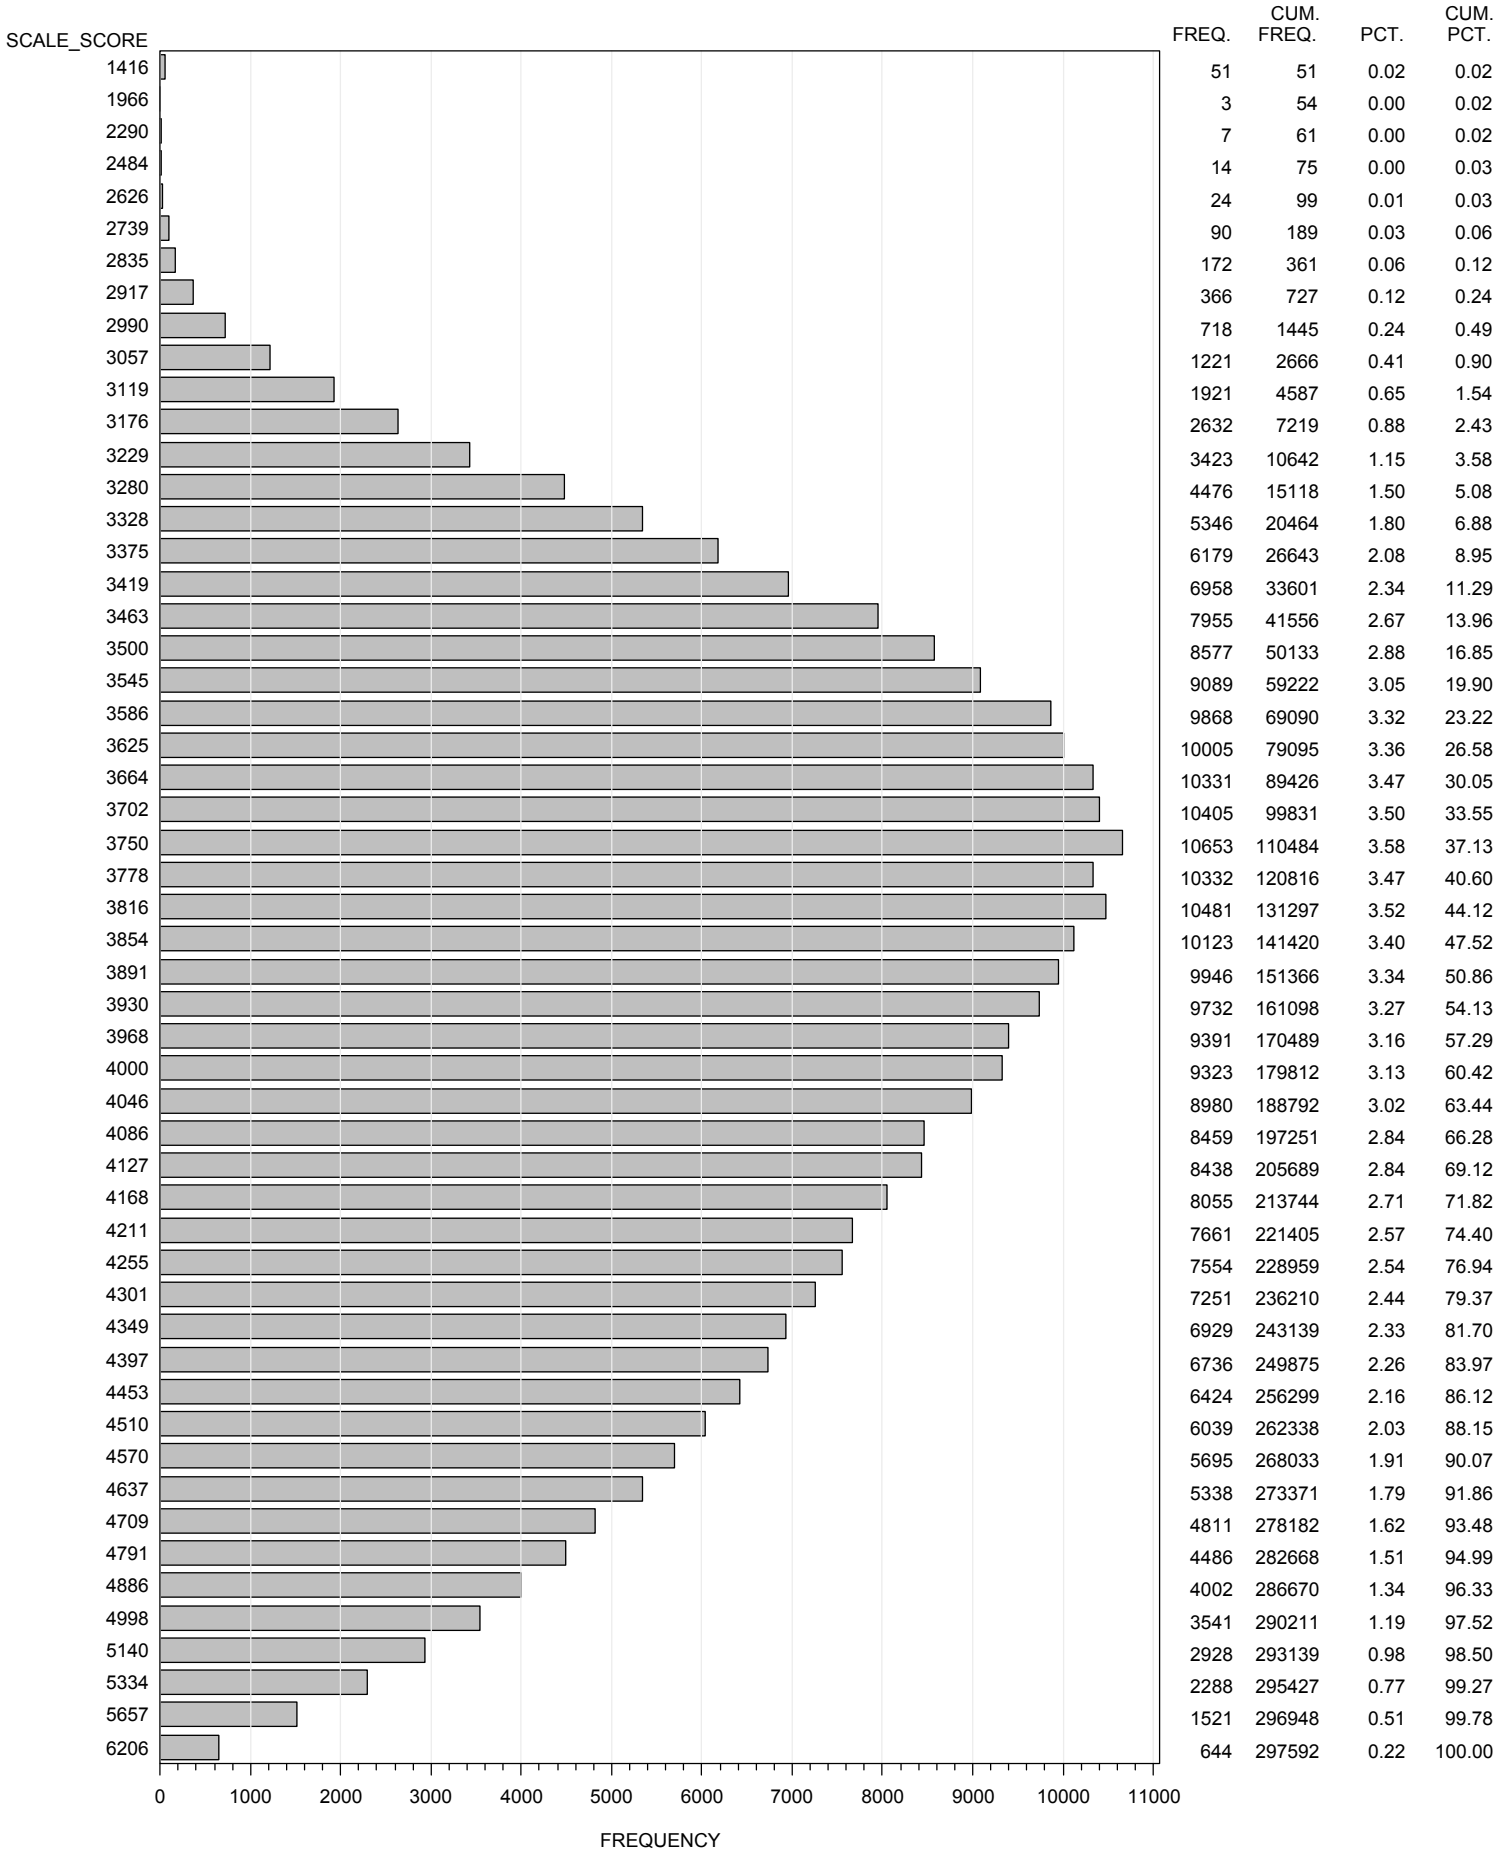

FREQUENCY DISTRIBUTION - SCALE SCORES
STAAR EOC SPRING 2013
GEOMETRY
ALL STUDENTS - EXCLUDING BRAILLE