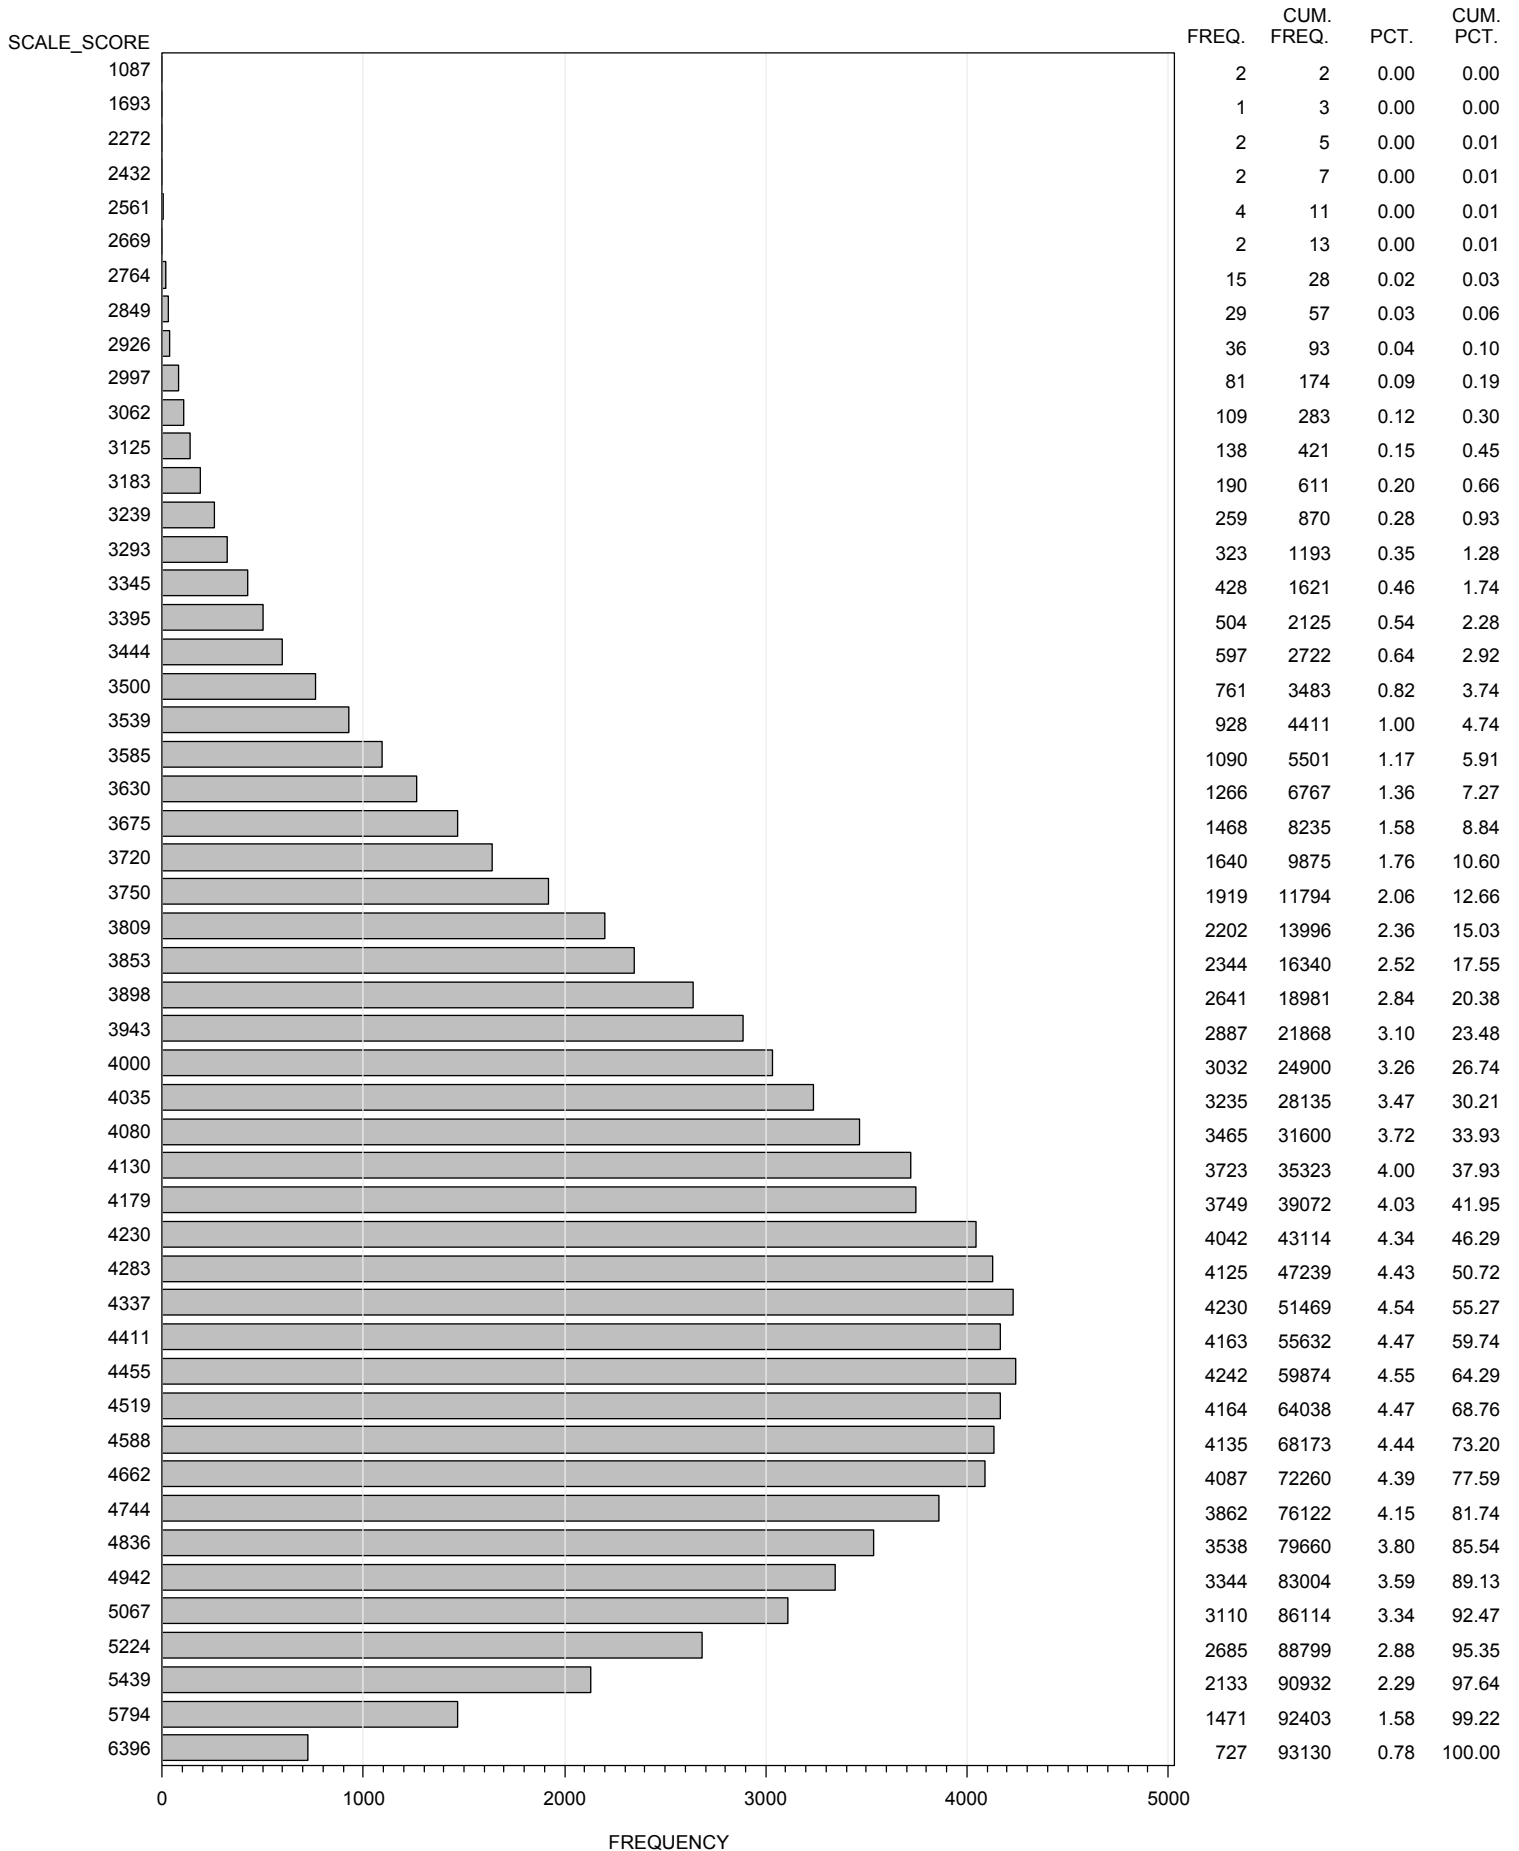

FREQUENCY DISTRIBUTION - SCALE SCORES
STAAR EOC SPRING 2013
ALGEBRA II
ALL STUDENTS - EXCLUDING BRAILLE