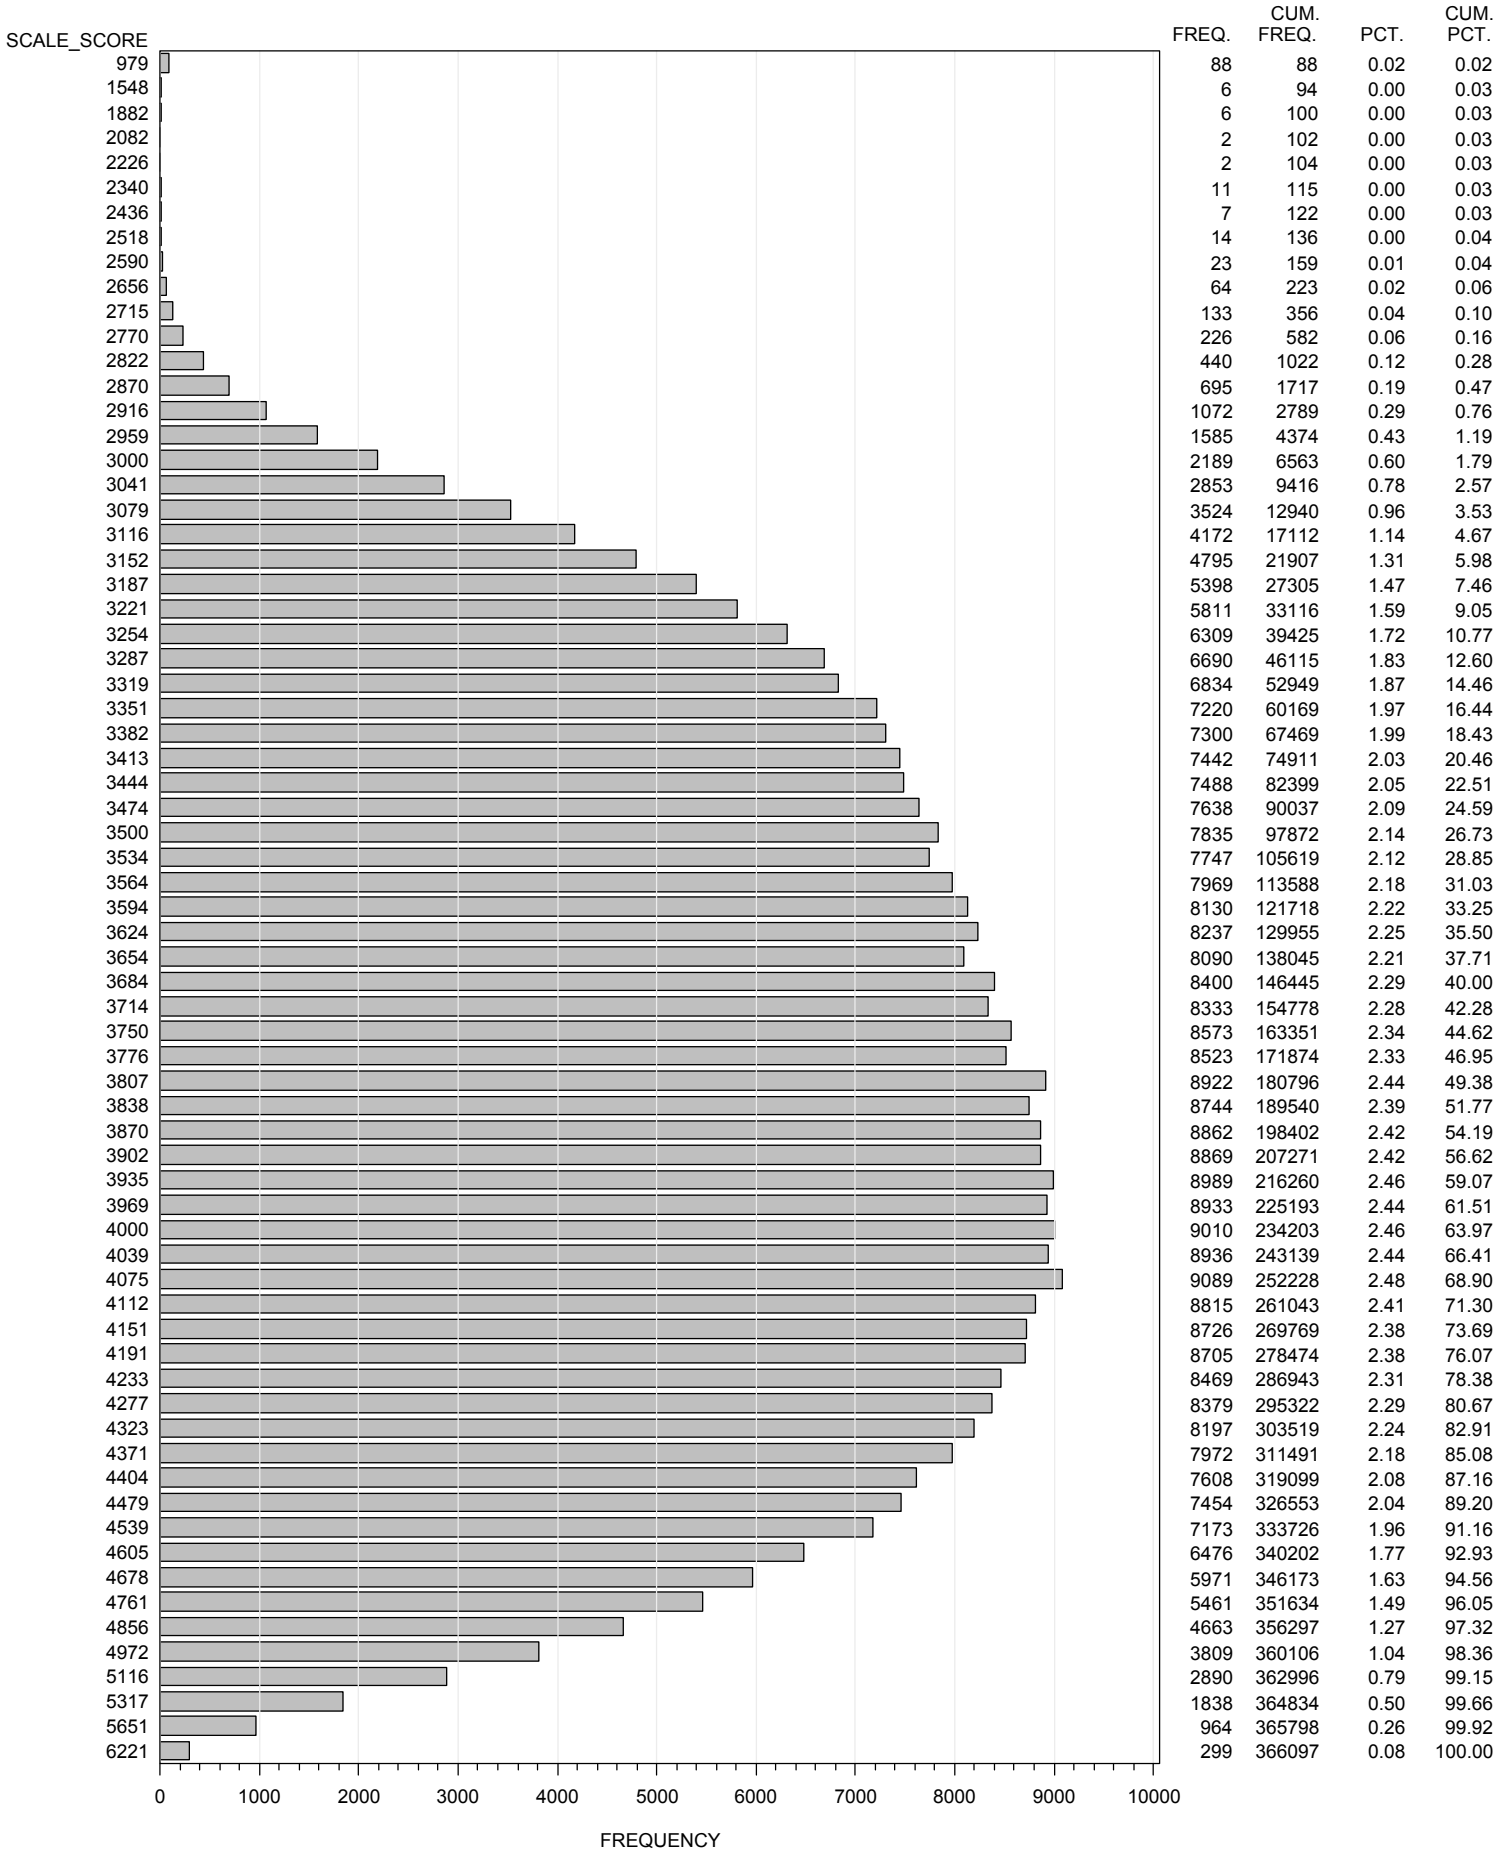

FREQUENCY DISTRIBUTION - SCALE SCORES
STAAR EOC SPRING 2013
WORLD GEOGRAPHY
ALL STUDENTS - EXCLUDING BRAILLE