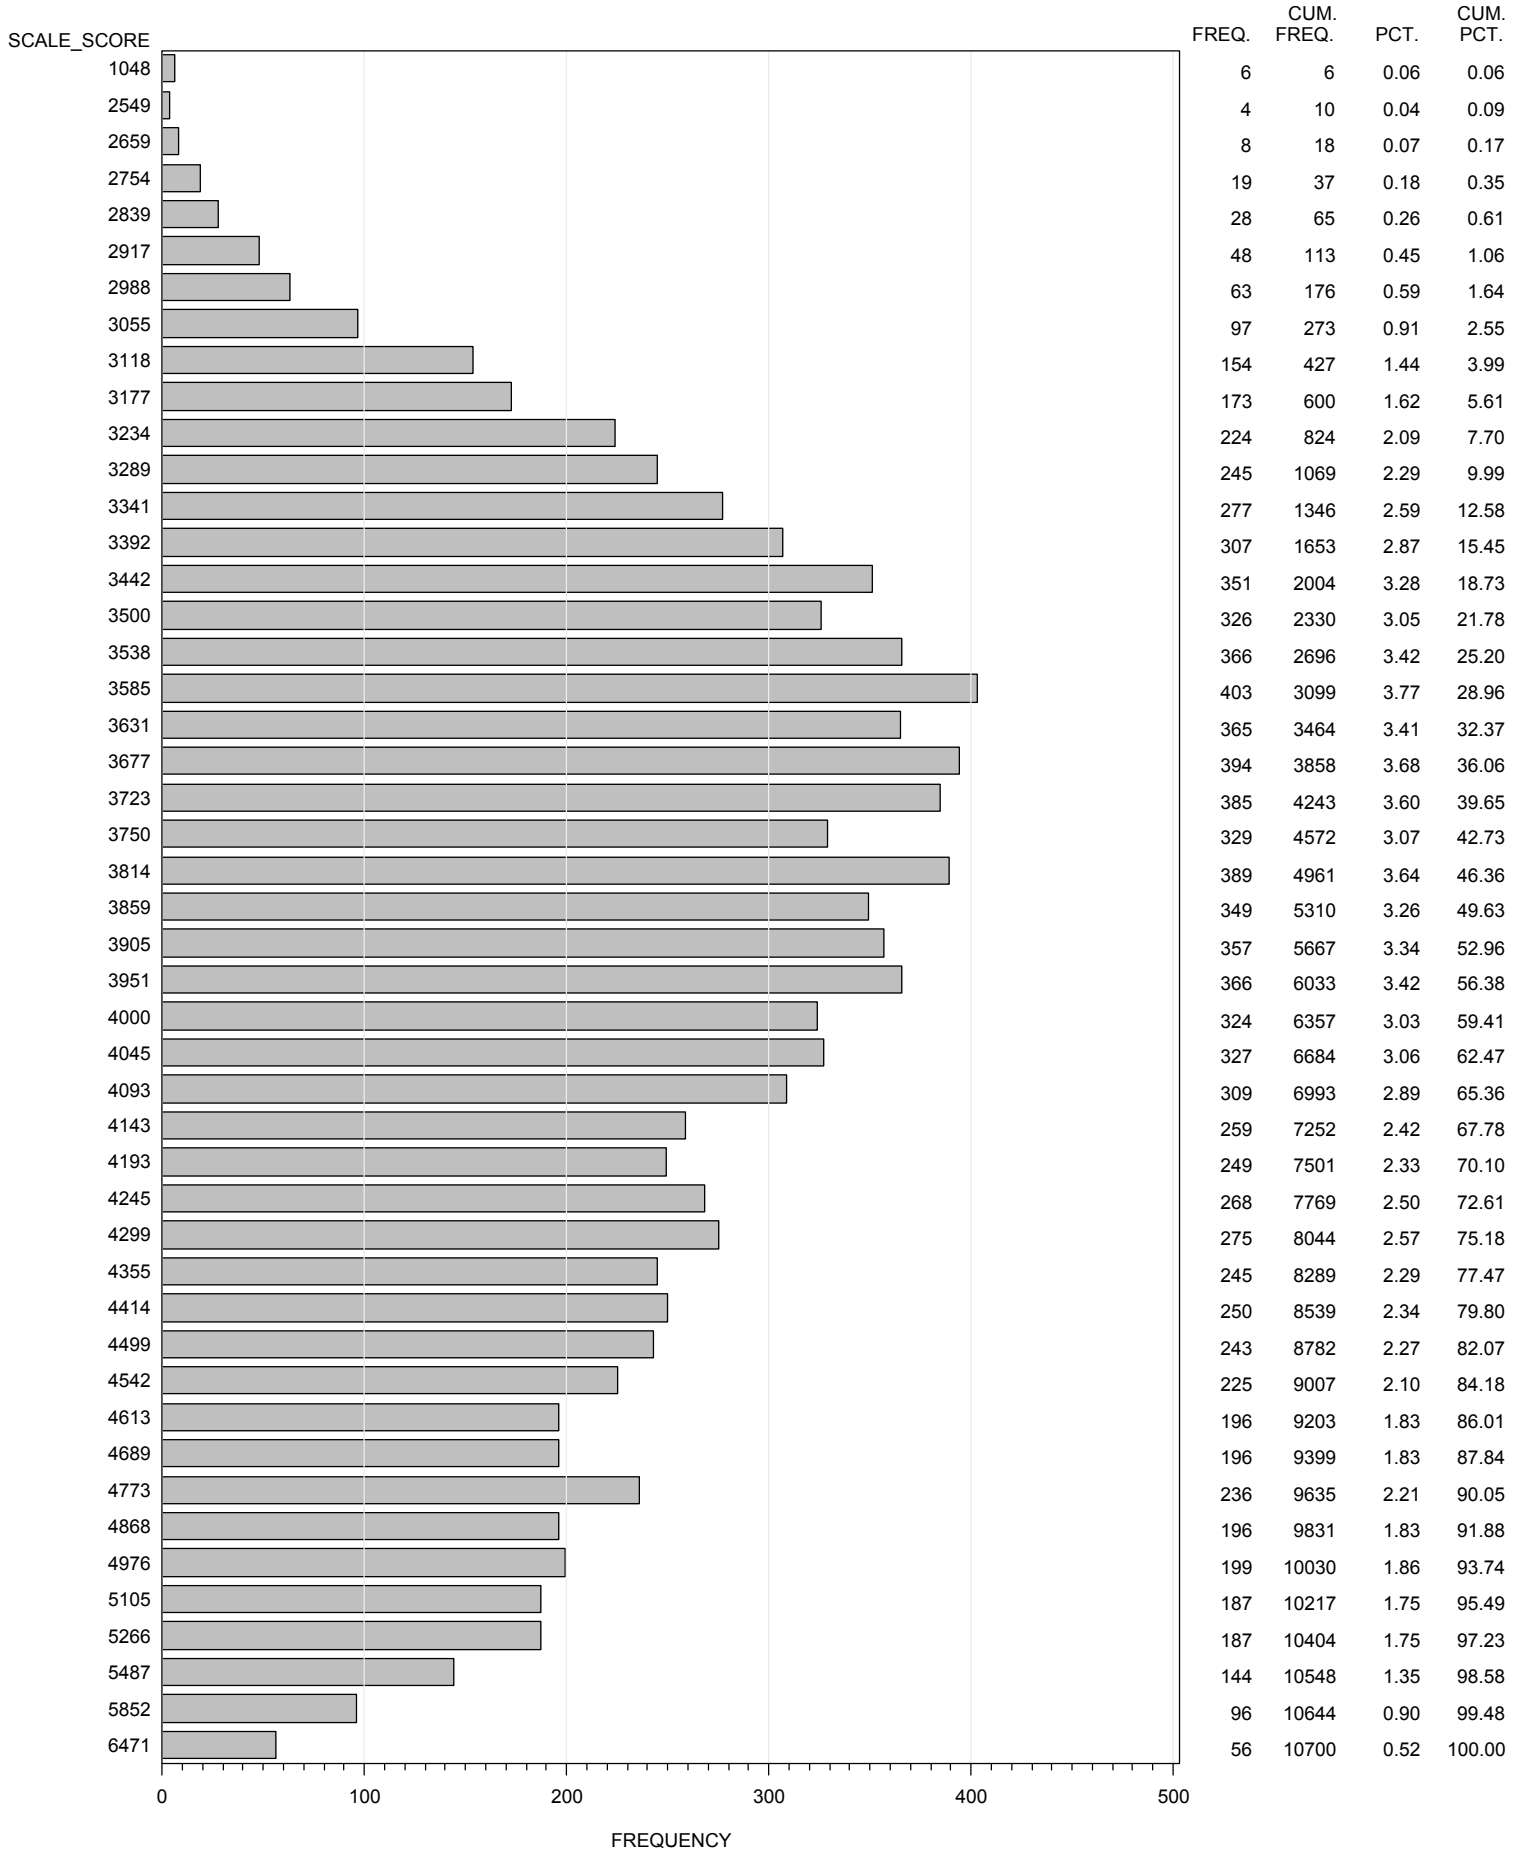

FREQUENCY DISTRIBUTION - SCALE SCORES
STAAR EOC SPRING 2013
PHYSICS
ALL STUDENTS - EXCLUDING BRAILLE