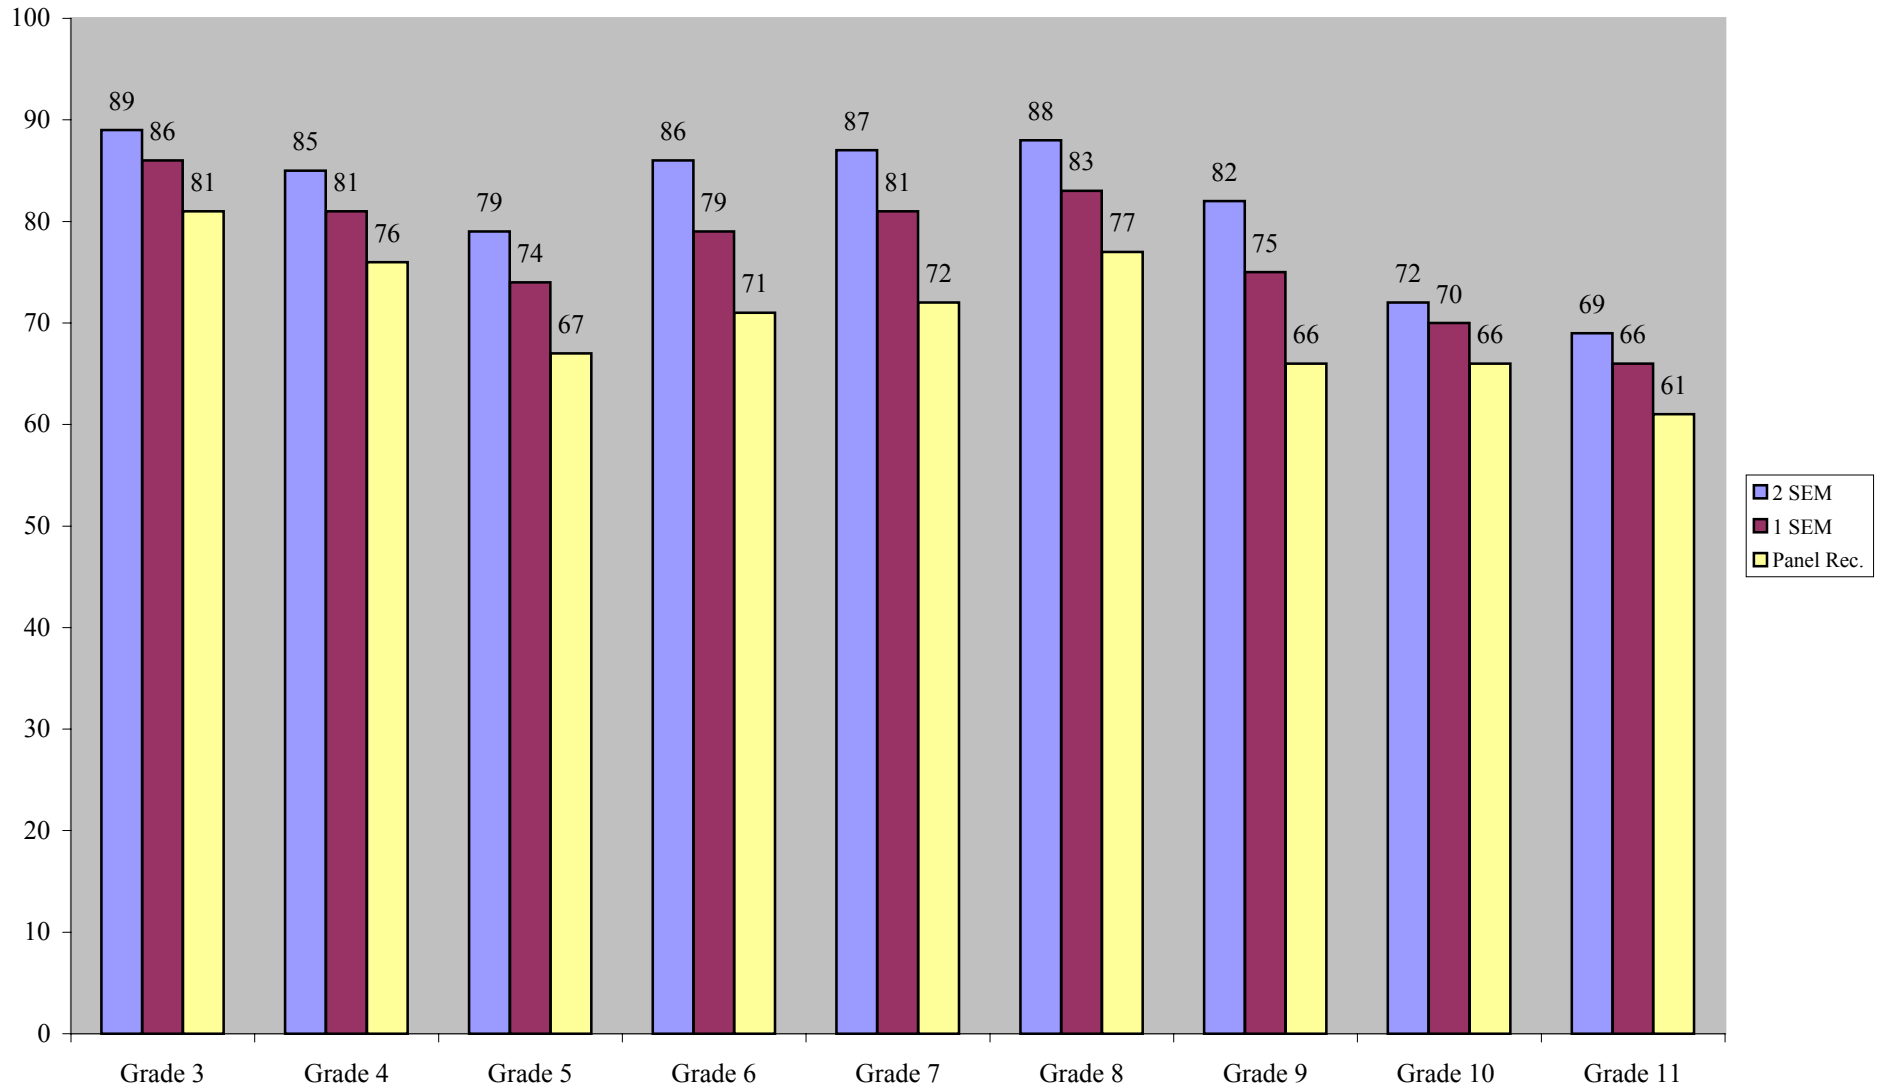

**Texas Assessment of Knowledge and Skills
Percent Met Standard at 2 SEM, 1 SEM, and Panel Recommendation
All Students
Spring 2003
Grades 3-11 - Reading/ELA**

**Texas Assessment of Knowledge and Skills
Percent Met Standard at 2 SEM, 1 SEM, and Panel Recommendation
All Students
Spring 2003
Grades 3-11 - Mathematics**

**Texas Assessment of Knowledge and Skills
Percent Met Standard at 2 SEM, 1 SEM, and Panel Recommendation
All Students
Spring 2003
Grades 8, 10, 11 - Social Studies**

**Texas Assessment of Knowledge and Skills
Percent Met Standard at 2 SEM, 1 SEM, and Panel Recommendation
All Students
Spring 2003
Grades 5, 10, 11 - Science**