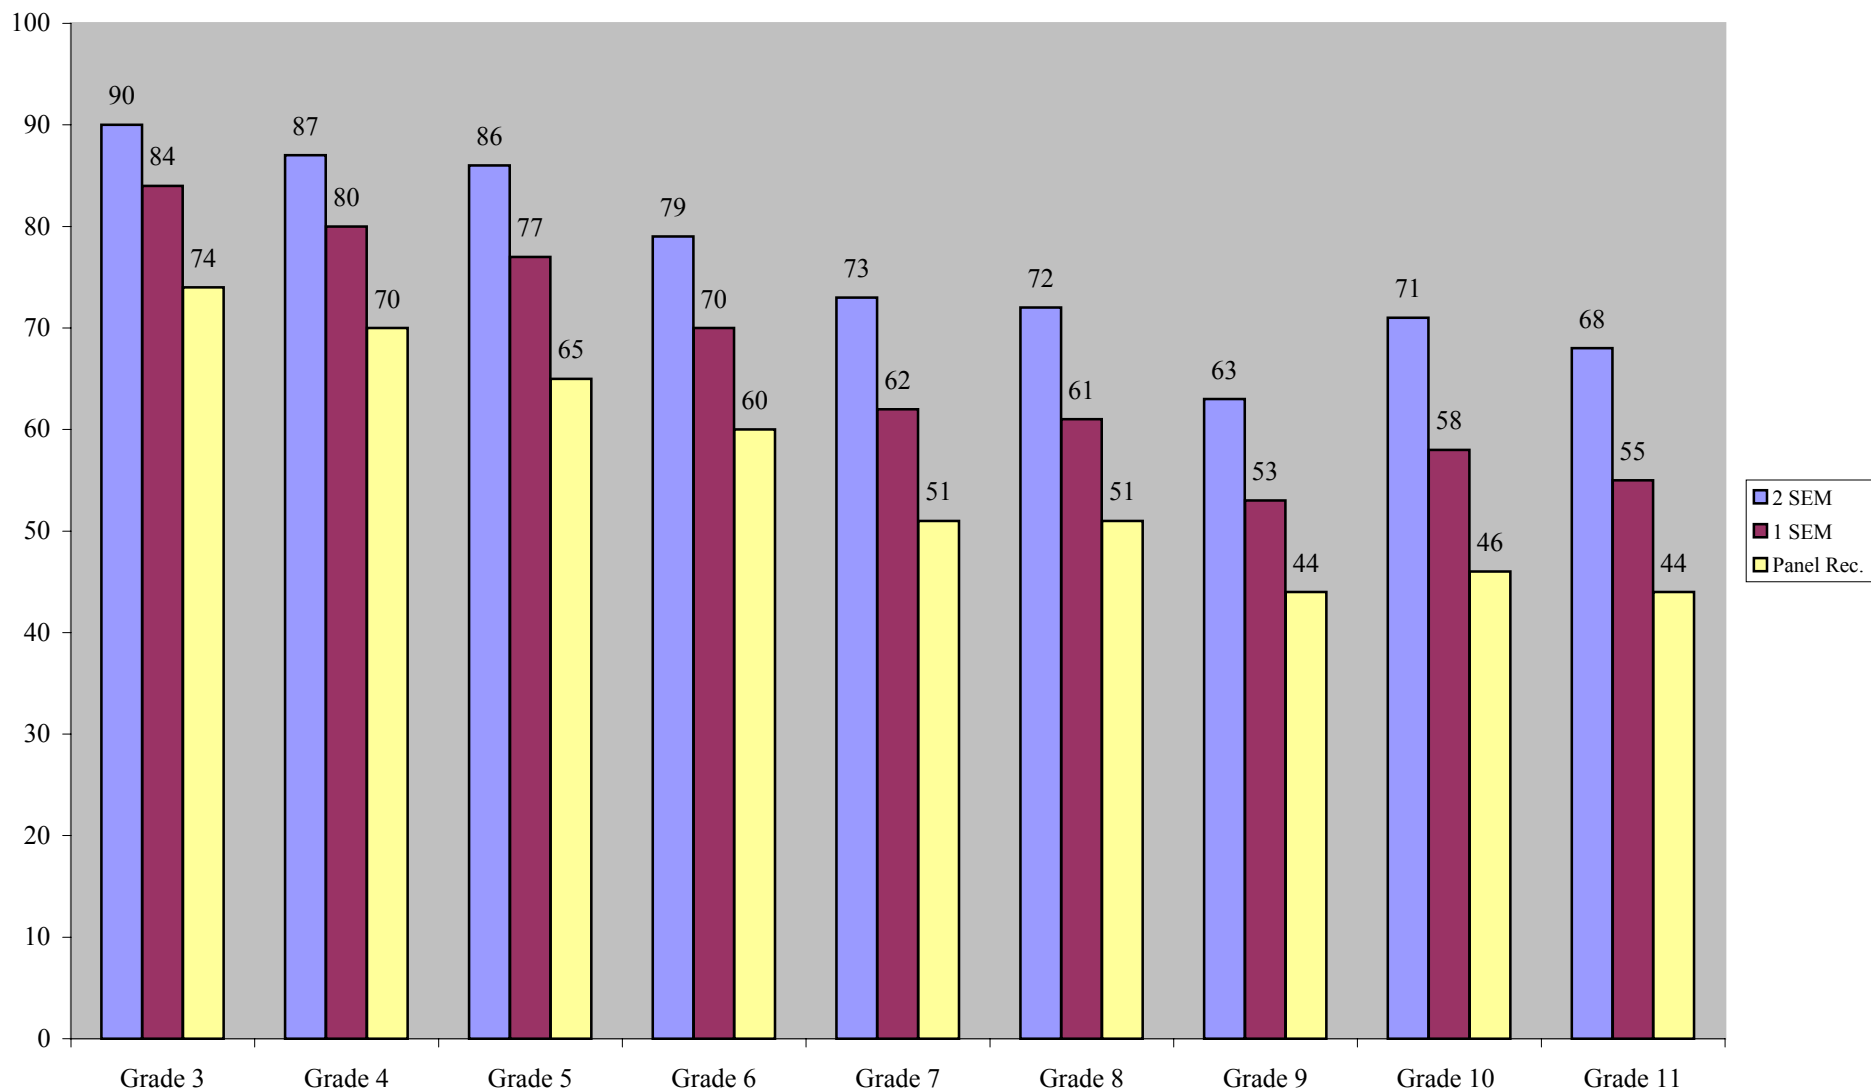

**Texas Assessment of Knowledge and Skills
Percent Met Standard at 2 SEM, 1 SEM, and Panel Recommendation
All Students
Spring 2003
Grades 3-11 - Reading/ELA**

**Texas Assessment of Knowledge and Skills
Percent Met Standard at 2 SEM, 1 SEM, and Panel Recommendation
All Students
Spring 2003
Grades 3-11 - Mathematics**

**Texas Assessment of Knowledge and Skills
Percent Met Standard at 2 SEM, 1 SEM, and Panel Recommendation
All Students
Spring 2003
Grades 8, 10, 11 - Social Studies**

**Texas Assessment of Knowledge and Skills
Percent Met Standard at 2 SEM, 1 SEM, and Panel Recommendation
All Students
Spring 2003
Grades 5, 10, 11 - Science**