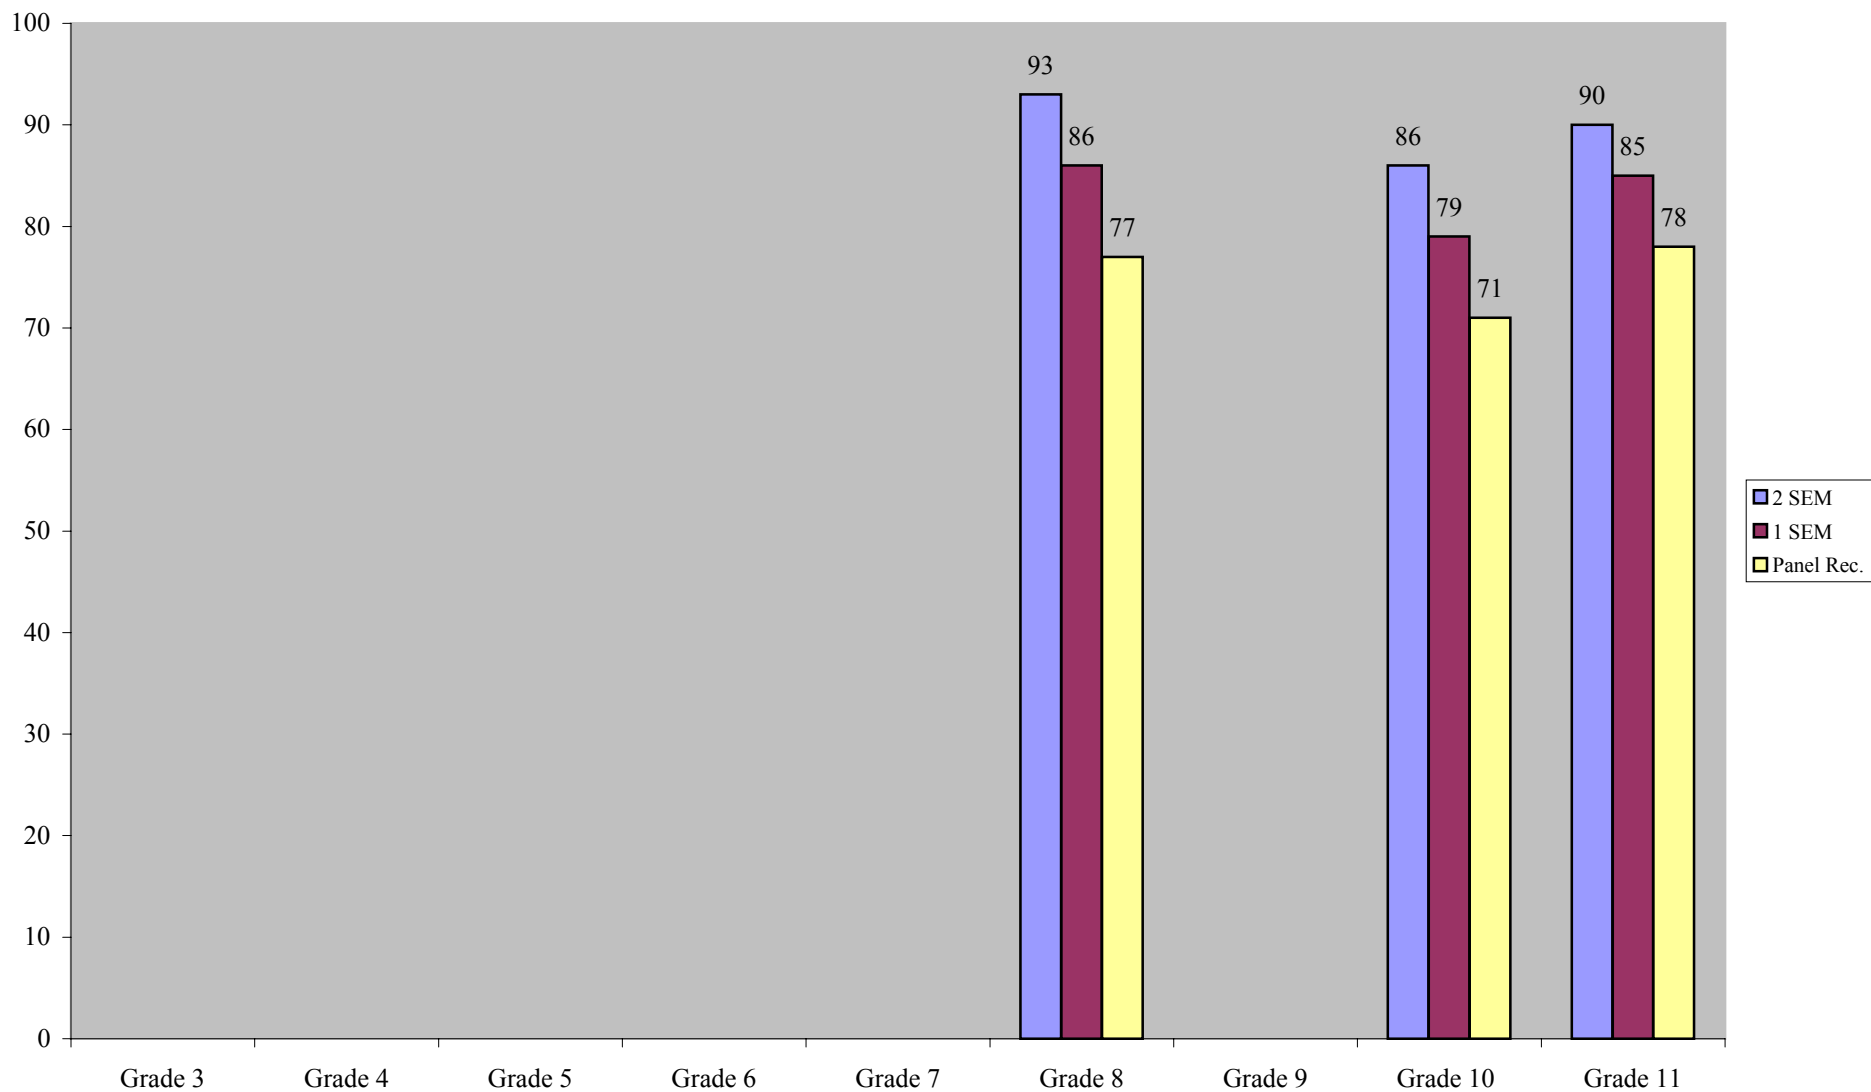

**Texas Assessment of Knowledge and Skills
Percent Met Standard at 2 SEM, 1 SEM, and Panel Recommendation
All Students
Spring 2003
Grades 3-11 - Reading/ELA**

**Texas Assessment of Knowledge and Skills
Percent Met Standard at 2 SEM, 1 SEM, and Panel Recommendation
All Students
Spring 2003
Grades 3-11 - Mathematics**

**Texas Assessment of Knowledge and Skills
Percent Met Standard at 2 SEM, 1 SEM, and Panel Recommendation
All Students
Spring 2003
Grades 8, 10, 11 - Social Studies**

**Texas Assessment of Knowledge and Skills
Percent Met Standard at 2 SEM, 1 SEM, and Panel Recommendation
All Students
Spring 2003
Grades 5, 10, 11 - Science**