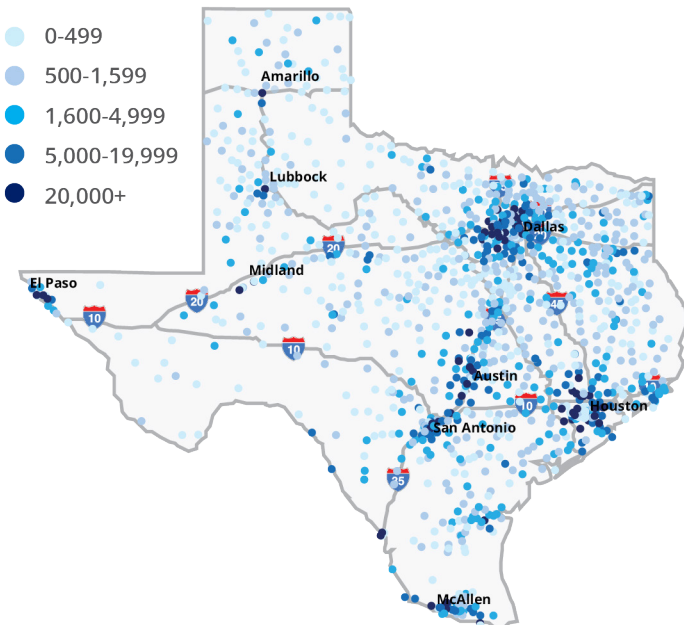

# Student Demographics

STATE OF TEXAS EDUCATION<sup>22</sup>

**5,518,432**  
STUDENTS

**371,778**  
TEACHERS

**9,054**  
CAMPUSES

**1,209**  
SCHOOL SYSTEMS

## NUMBER OF STUDENTS ENROLLED IN EACH SCHOOL SYSTEM<sup>23</sup>

Enrolled as of October 2022

ECONOMICALLY DISADVANTAGED

EMERGENT BILINGUAL/ ENGLISH LEARNER

## ETHNICITY

- Hispanic
- White
- African American
- Asian
- Two or More Races
- American Indian
- Pacific Islander