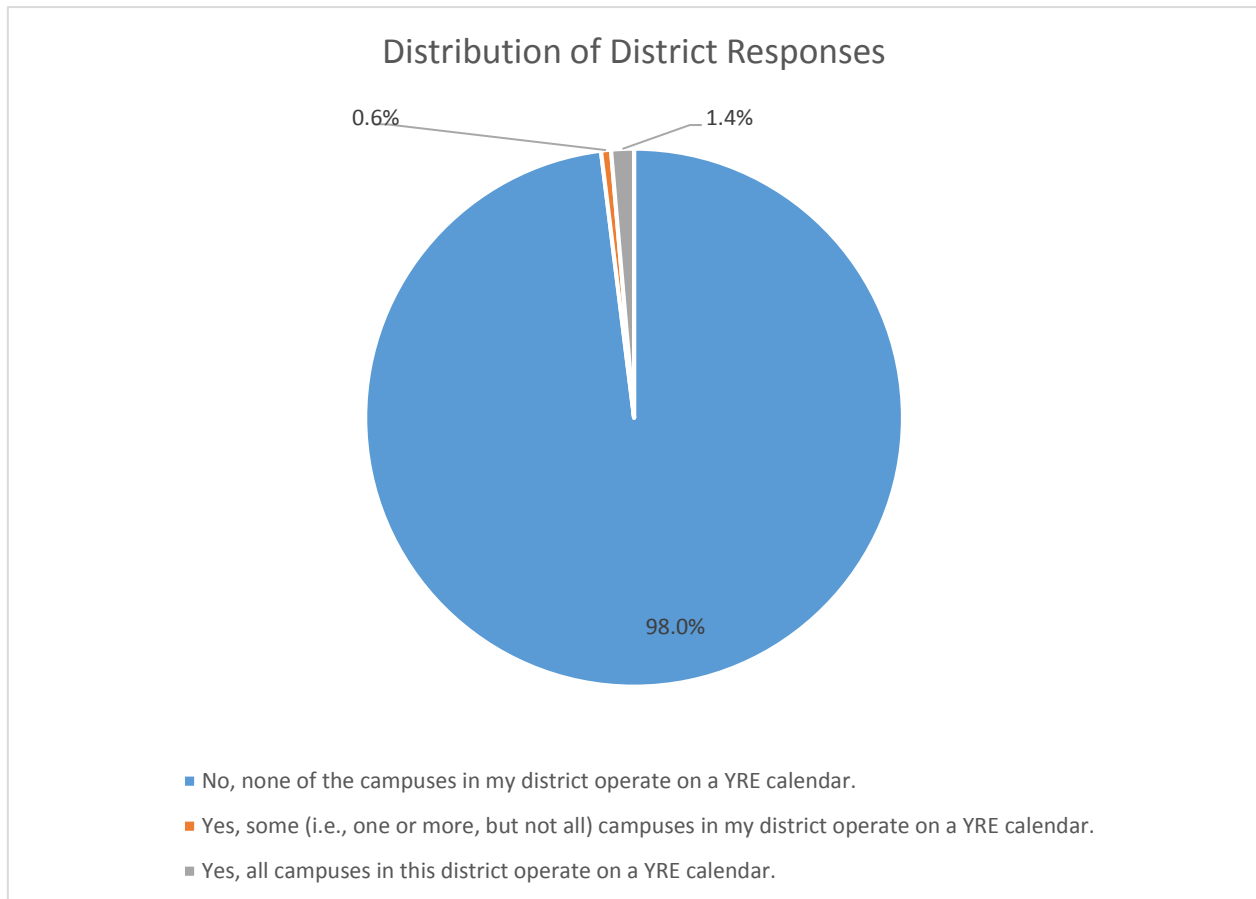

Distribution of Districts with Campuses on Year-Round Education Calendars, 2016–17 School Year

Submitted as required by

Rider 69 (84th Texas Legislature, General Appropriations Act, Article III)

The Texas Education Agency (TEA) is required to publish in 2015–16 and 2016–17 a list of campuses operating on a year-round system under Texas Education Code § 25.084 (84th Texas Legislature, General Appropriations Act, Article III, Rider 69). In fulfillment of this requirement, Texas districts were surveyed regarding the presence of year-round education campuses in their district. Below is the percent of districts by category.

As of December 20, 2016, 96 percent of 1,213 districts had responded.

Are any campuses in your school district operating on a year-round education (YRE) calendar under Texas Education Code § 25.084 during the 2016–17 school year?

Response	N	Percent
No, none of the campuses in my district operate on a YRE calendar.	1145	98.0%
Yes, some (i.e., one or more, but not all) campuses in my district operate on a YRE calendar.	7	0.6%
Yes, all campuses in this district operate on a YRE calendar.	16	1.4%
TOTAL	1168	100%

Source: Texas Education Agency, Survey of Year-Round Schools, October 28, 2016 through December 20, 2016.

Note: Percent of 1,213 districts reporting: 96% as of 12-20-16