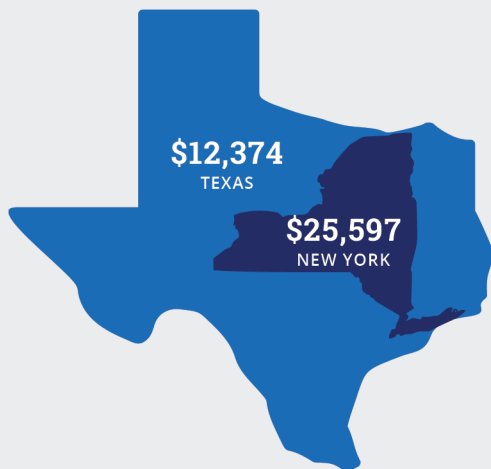

A National Comparison

2022: HOW TEXAS COMPARES

Results from the 2022 NAEP (National Assessment of Educational Progress), also known as the Nation's Report Card, highlight the hard work of Texas teachers and students.²⁴

KEY: — USA — TX — CA — MA FL - - - NY Change in ranking from 2019

Texas vs. New York: Comparing Funding and Student Outcomes

STATE SPENDING COMPARISON²⁵
Expenditure per pupil in enrollment from 2019-20

STATE WITH HIGHER SCALE SCORE ON NAEP²⁶